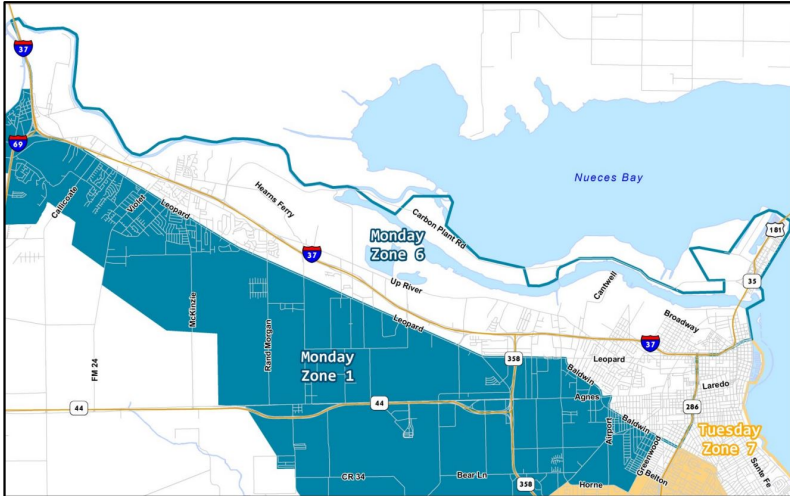

2020 | MONDAY ZONE 6 GARBAGE & RECYCLING COLLECTION

Setting Out Carts

- Place your cart(s) out on the curb no later than 7:30am on your collection day.
- Leave at least a 5 ft clearance from other carts, vehicles, mailboxes, etc.
- On collection days, do not park your vehicle at the curb restricting access to the carts.
- Place your cart away from low-hanging branches, shrubbery or other obstacles.
- Make sure the lid on your cart(s) can close. Do not overfill or place items on top or next to the cart.

Both Recycling & Household Trash Pick Up Day

Household Trash Pick Up Day

Ⓢ City Holiday – No Pick-Up