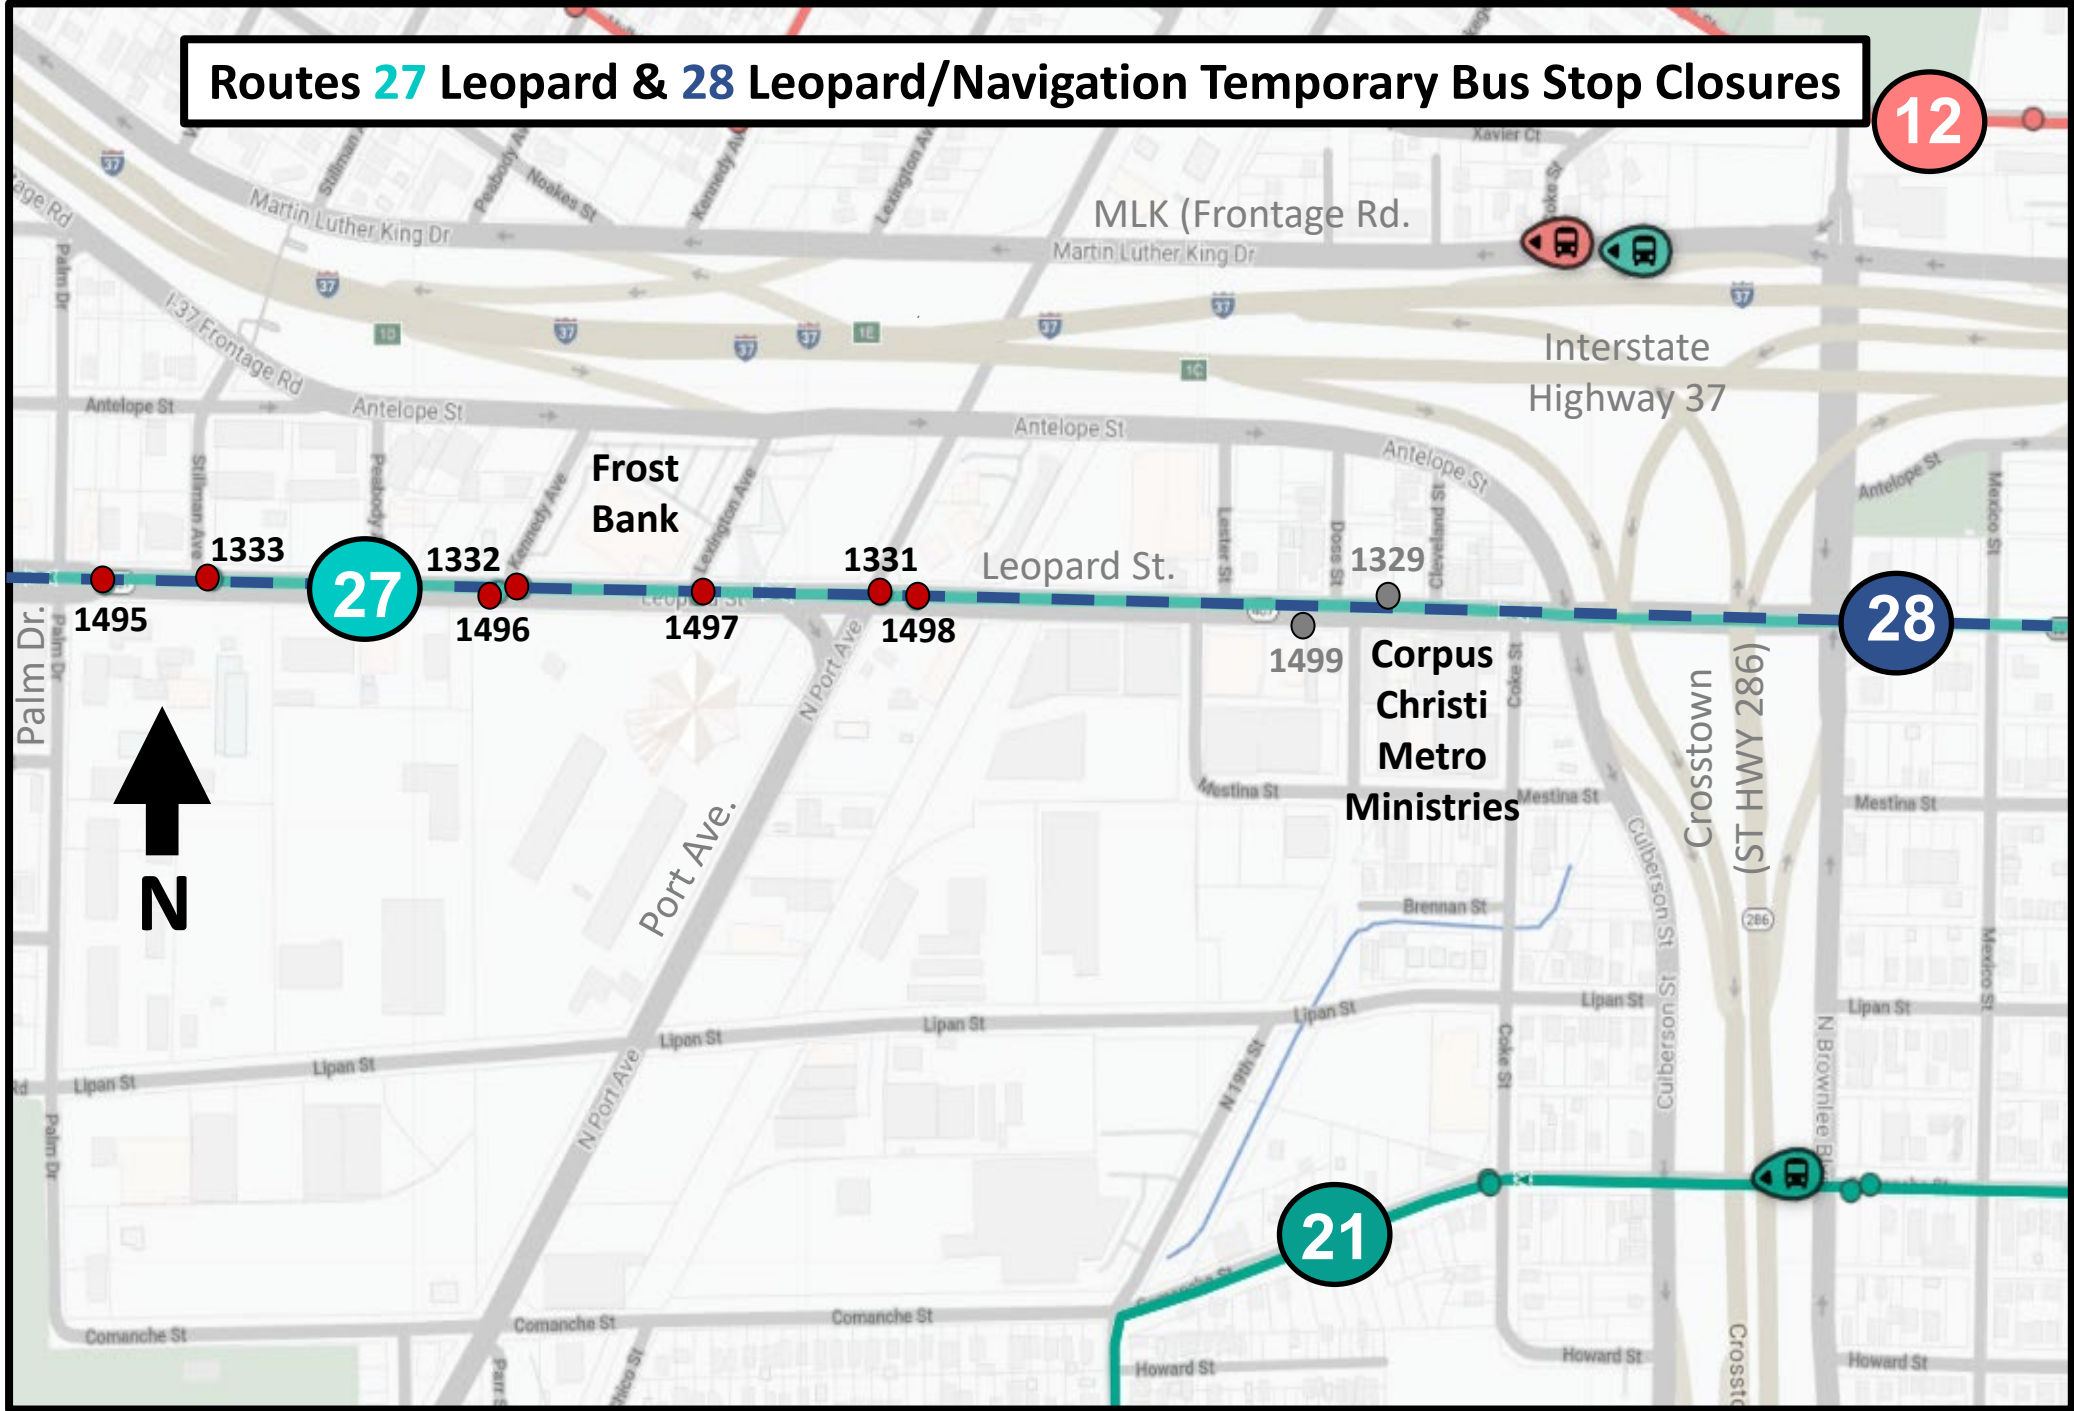

Out bound bus stop

● 1334

Inbound bus stops

● 1492

● 1494

● 1495

Will be closed for the duration of the Leopard Street City Bond 2018 (11) month Reconstruction Project

Routes 27 Leopard & 28 Leopard/Navigation Temporary Bus Stop Closures

Out bound bus stops

- 1329
- 1331
- 1332
- 1333

Inbound bus stops

- 1496
- 1497
- 1498
- 1499

Will be closed for the duration of the Leopard Street City Bond 2018 (13) month Reconstruction Project

Routes 27 Leopard & 28 Leopard/Navigation Temporary Bus Stop Closures