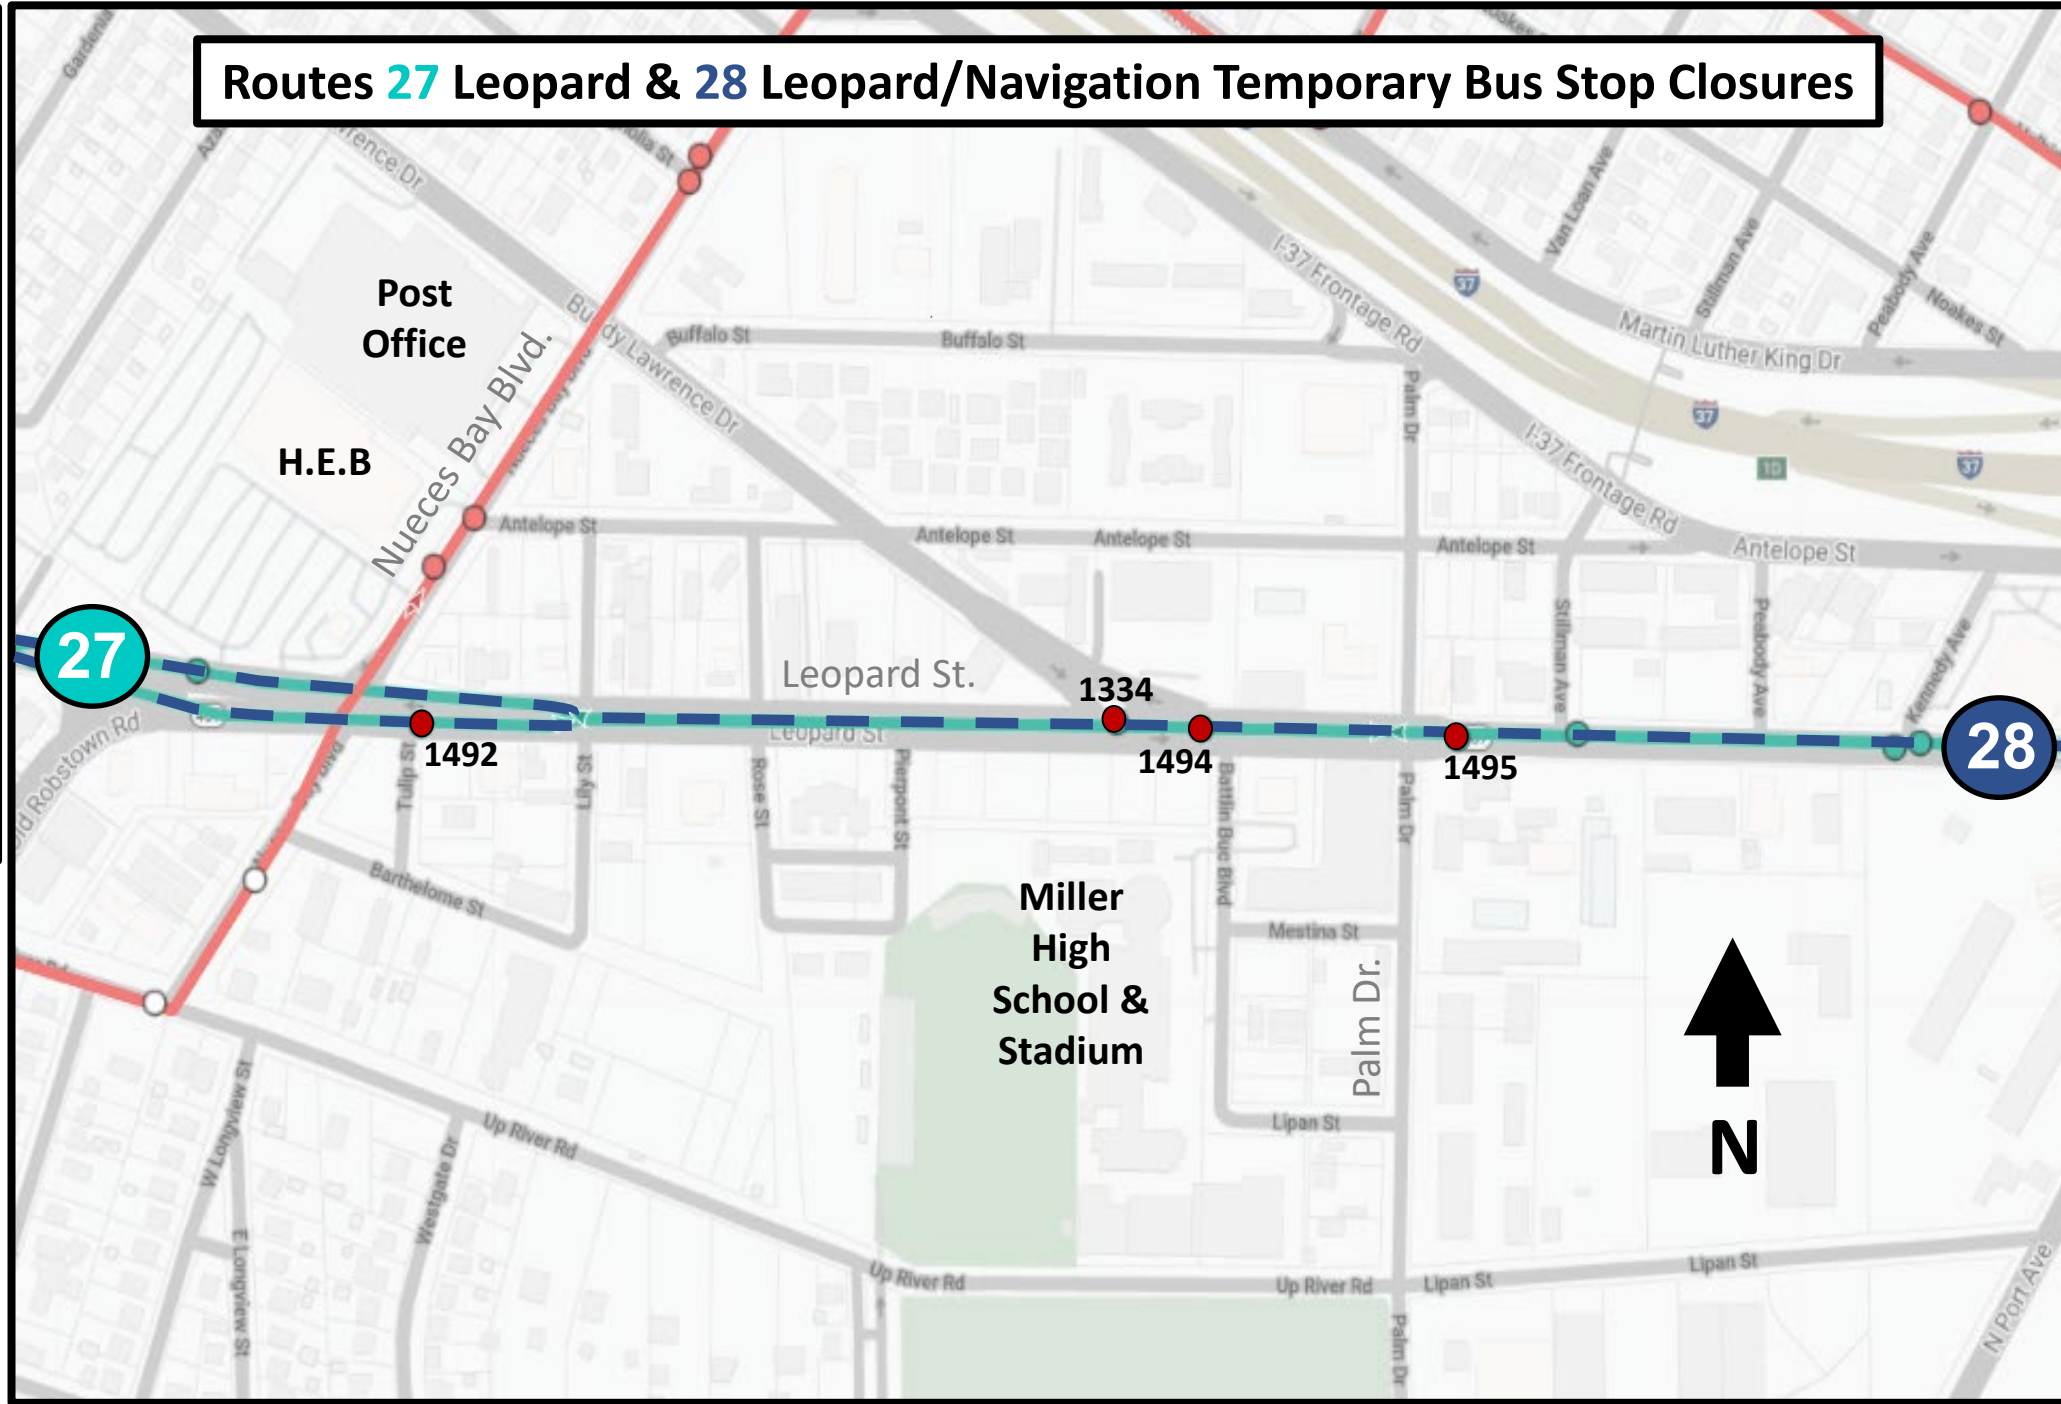

Out bound bus stop

● 1334

Inbound bus stops

● 1492

● 1494

● 1495

Will be closed for the duration of the Leopard Street City Bond 2018 (11) month Reconstruction Project

Routes 27 Leopard & 28 Leopard/Navigation Temporary Bus Stop Closures

Out bound bus stops

- 1329
- 1331
- 1332
- 1333

Inbound bus stops

- 1496
- 1497
- 1498
- 1499

Will be closed for the duration of the Leopard Street City Bond 2018 (13) month Reconstruction Project

Routes 27 Leopard & 28 Leopard/Navigation Temporary Bus Stop Closures