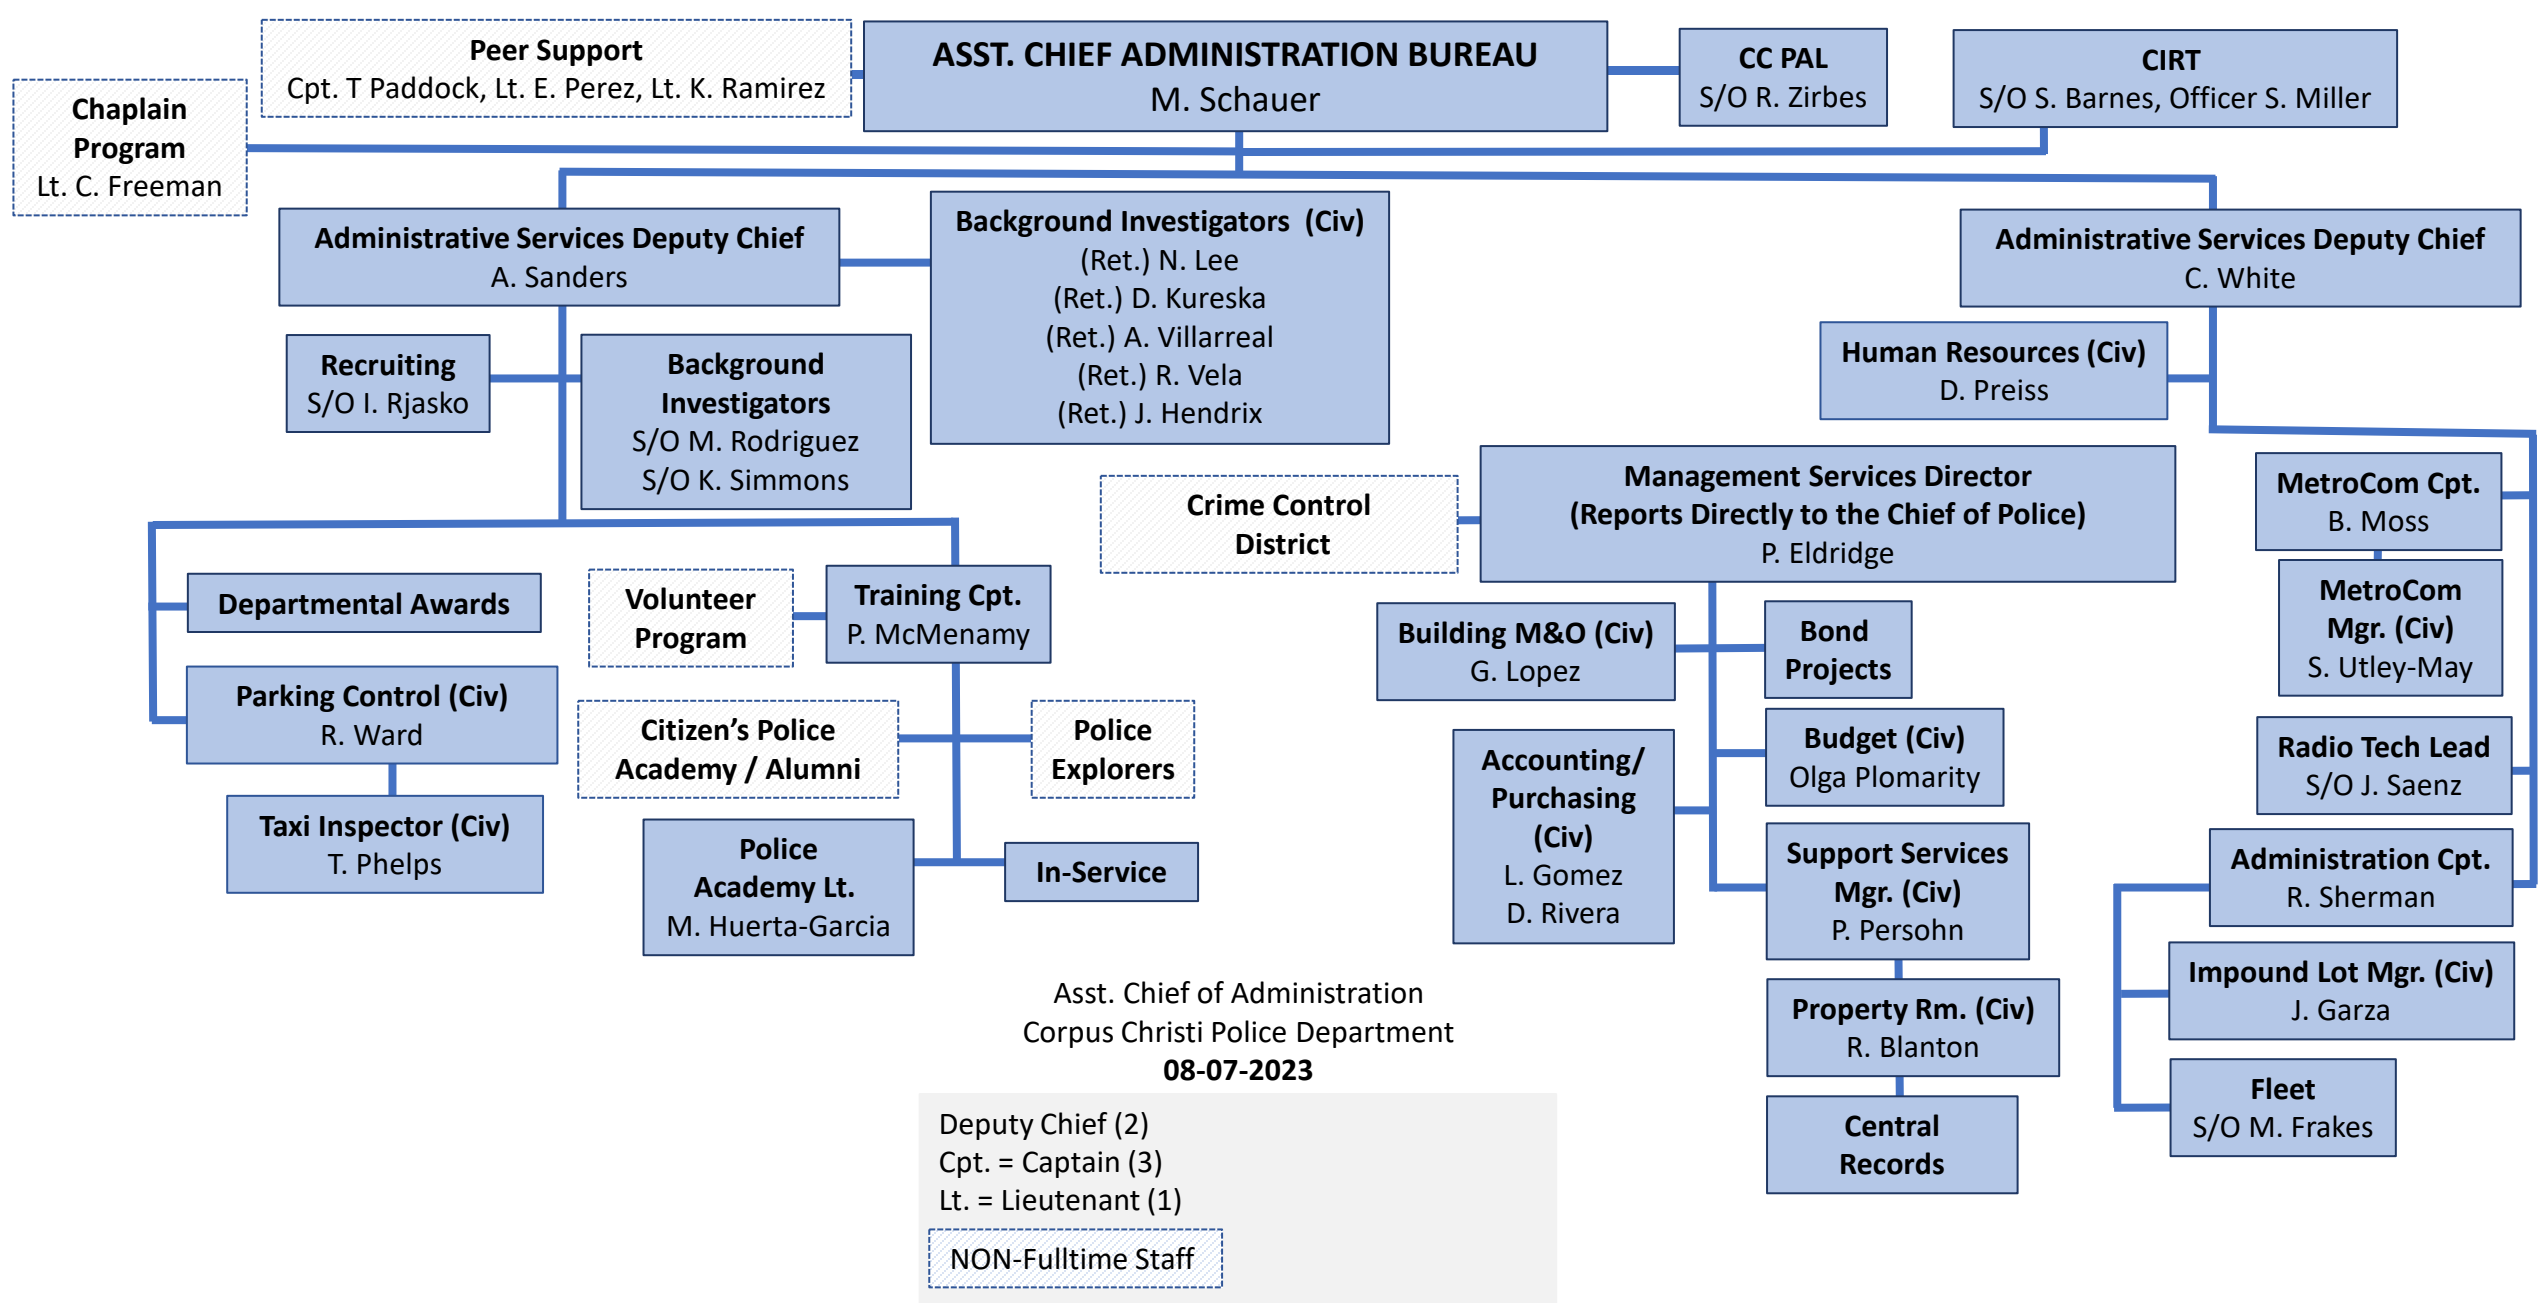

**Department Organization
08-7-2023**

Asst. Chief (3)
Deputy Chief (5)
Cpt. = Captain (16)
Lt. = Lieutenant (39)

NON-Fulltime Staff

**Corpus Christi Police Department
321 John Sartain Corpus Christi, TX 78401**

Asst. Chief of Administration
Corpus Christi Police Department
08-07-2023

Deputy Chief (2)
Cpt. = Captain (3)
Lt. = Lieutenant (1)
NON-Fulltime Staff

Asst. Chief of Operations
Corpus Christi Police Department
08-07-2023

Deputy Chief (1)
Cpt. = Captain (9)
Lt. = Lieutenant (31)
Uniform has 24 Patrol Shifts

NON-Fulltime Staff

Asst. Chief of Investigations
Corpus Christi Police Department
08-07-2023

Deputy Chief (2)
Cpt. = Captain (3)
Lt. = Lieutenant (7)
Civ. Supervisors = (1)