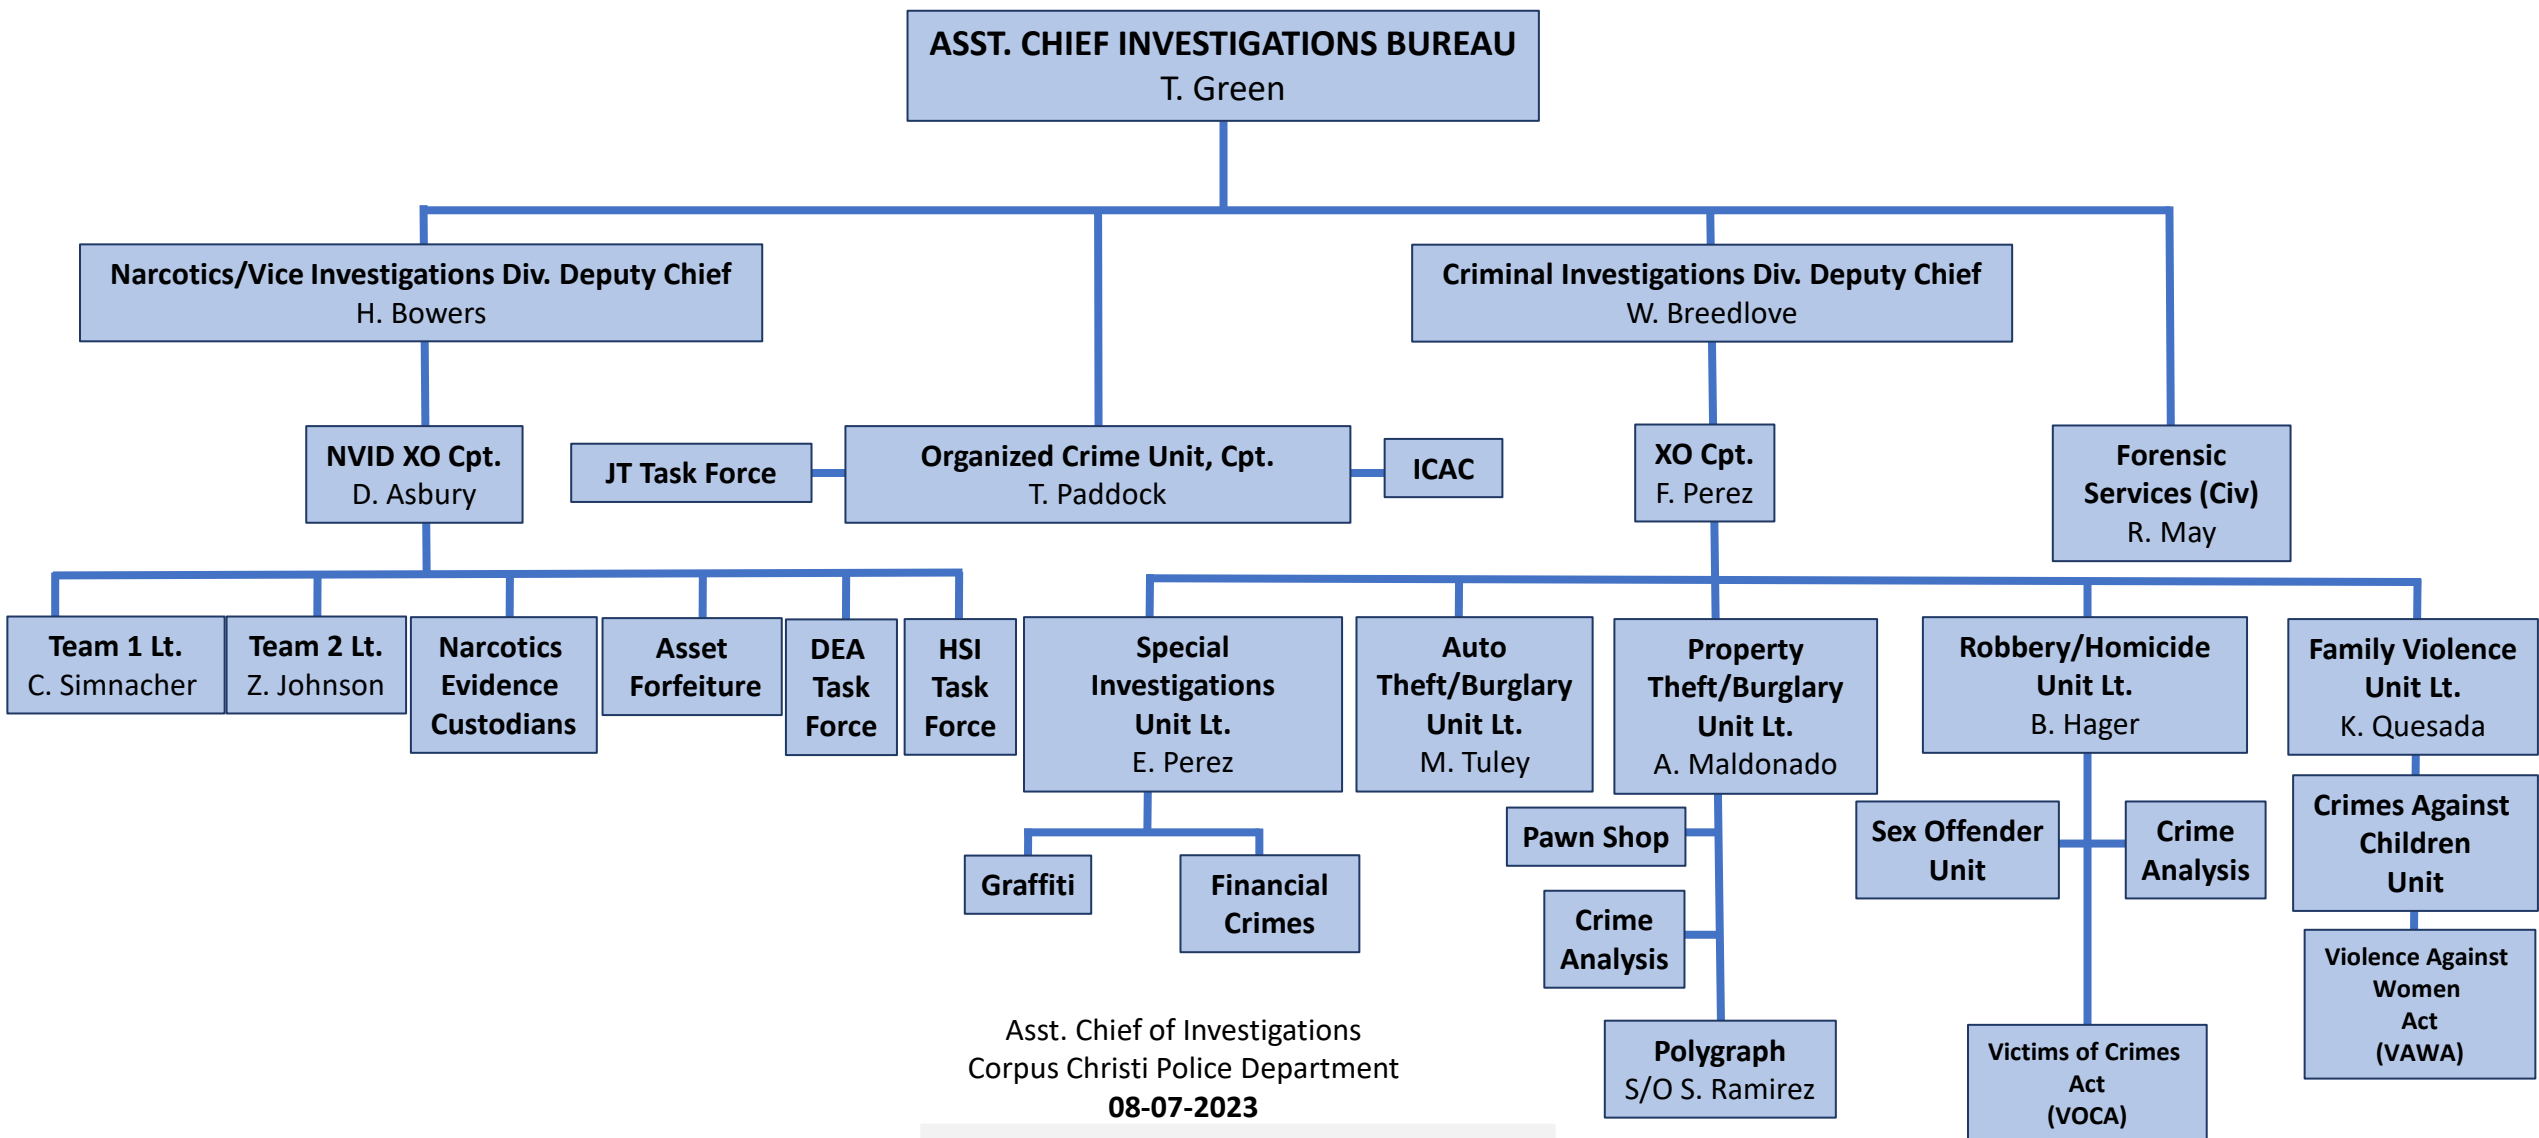

**Department Organization
08-7-2023**

Asst. Chief (3)
Deputy Chief (5)
Cpt. = Captain (16)
Lt. = Lieutenant (39)

NON-Fulltime Staff

**Corpus Christi Police Department
321 John Sartain Corpus Christi, TX 78401**

Asst. Chief of Administration
Corpus Christi Police Department
08-07-2023

Deputy Chief (2)
Cpt. = Captain (3)
Lt. = Lieutenant (1)
NON-Fulltime Staff

Asst. Chief of Operations
Corpus Christi Police Department
08-07-2023

Deputy Chief (1)
Cpt. = Captain (9)
Lt. = Lieutenant (31)
Uniform has 24 Patrol Shifts

NON-Fulltime Staff

Asst. Chief of Investigations
Corpus Christi Police Department
08-07-2023

Deputy Chief (2)
Cpt. = Captain (3)
Lt. = Lieutenant (7)
Civ. Supervisors = (1)