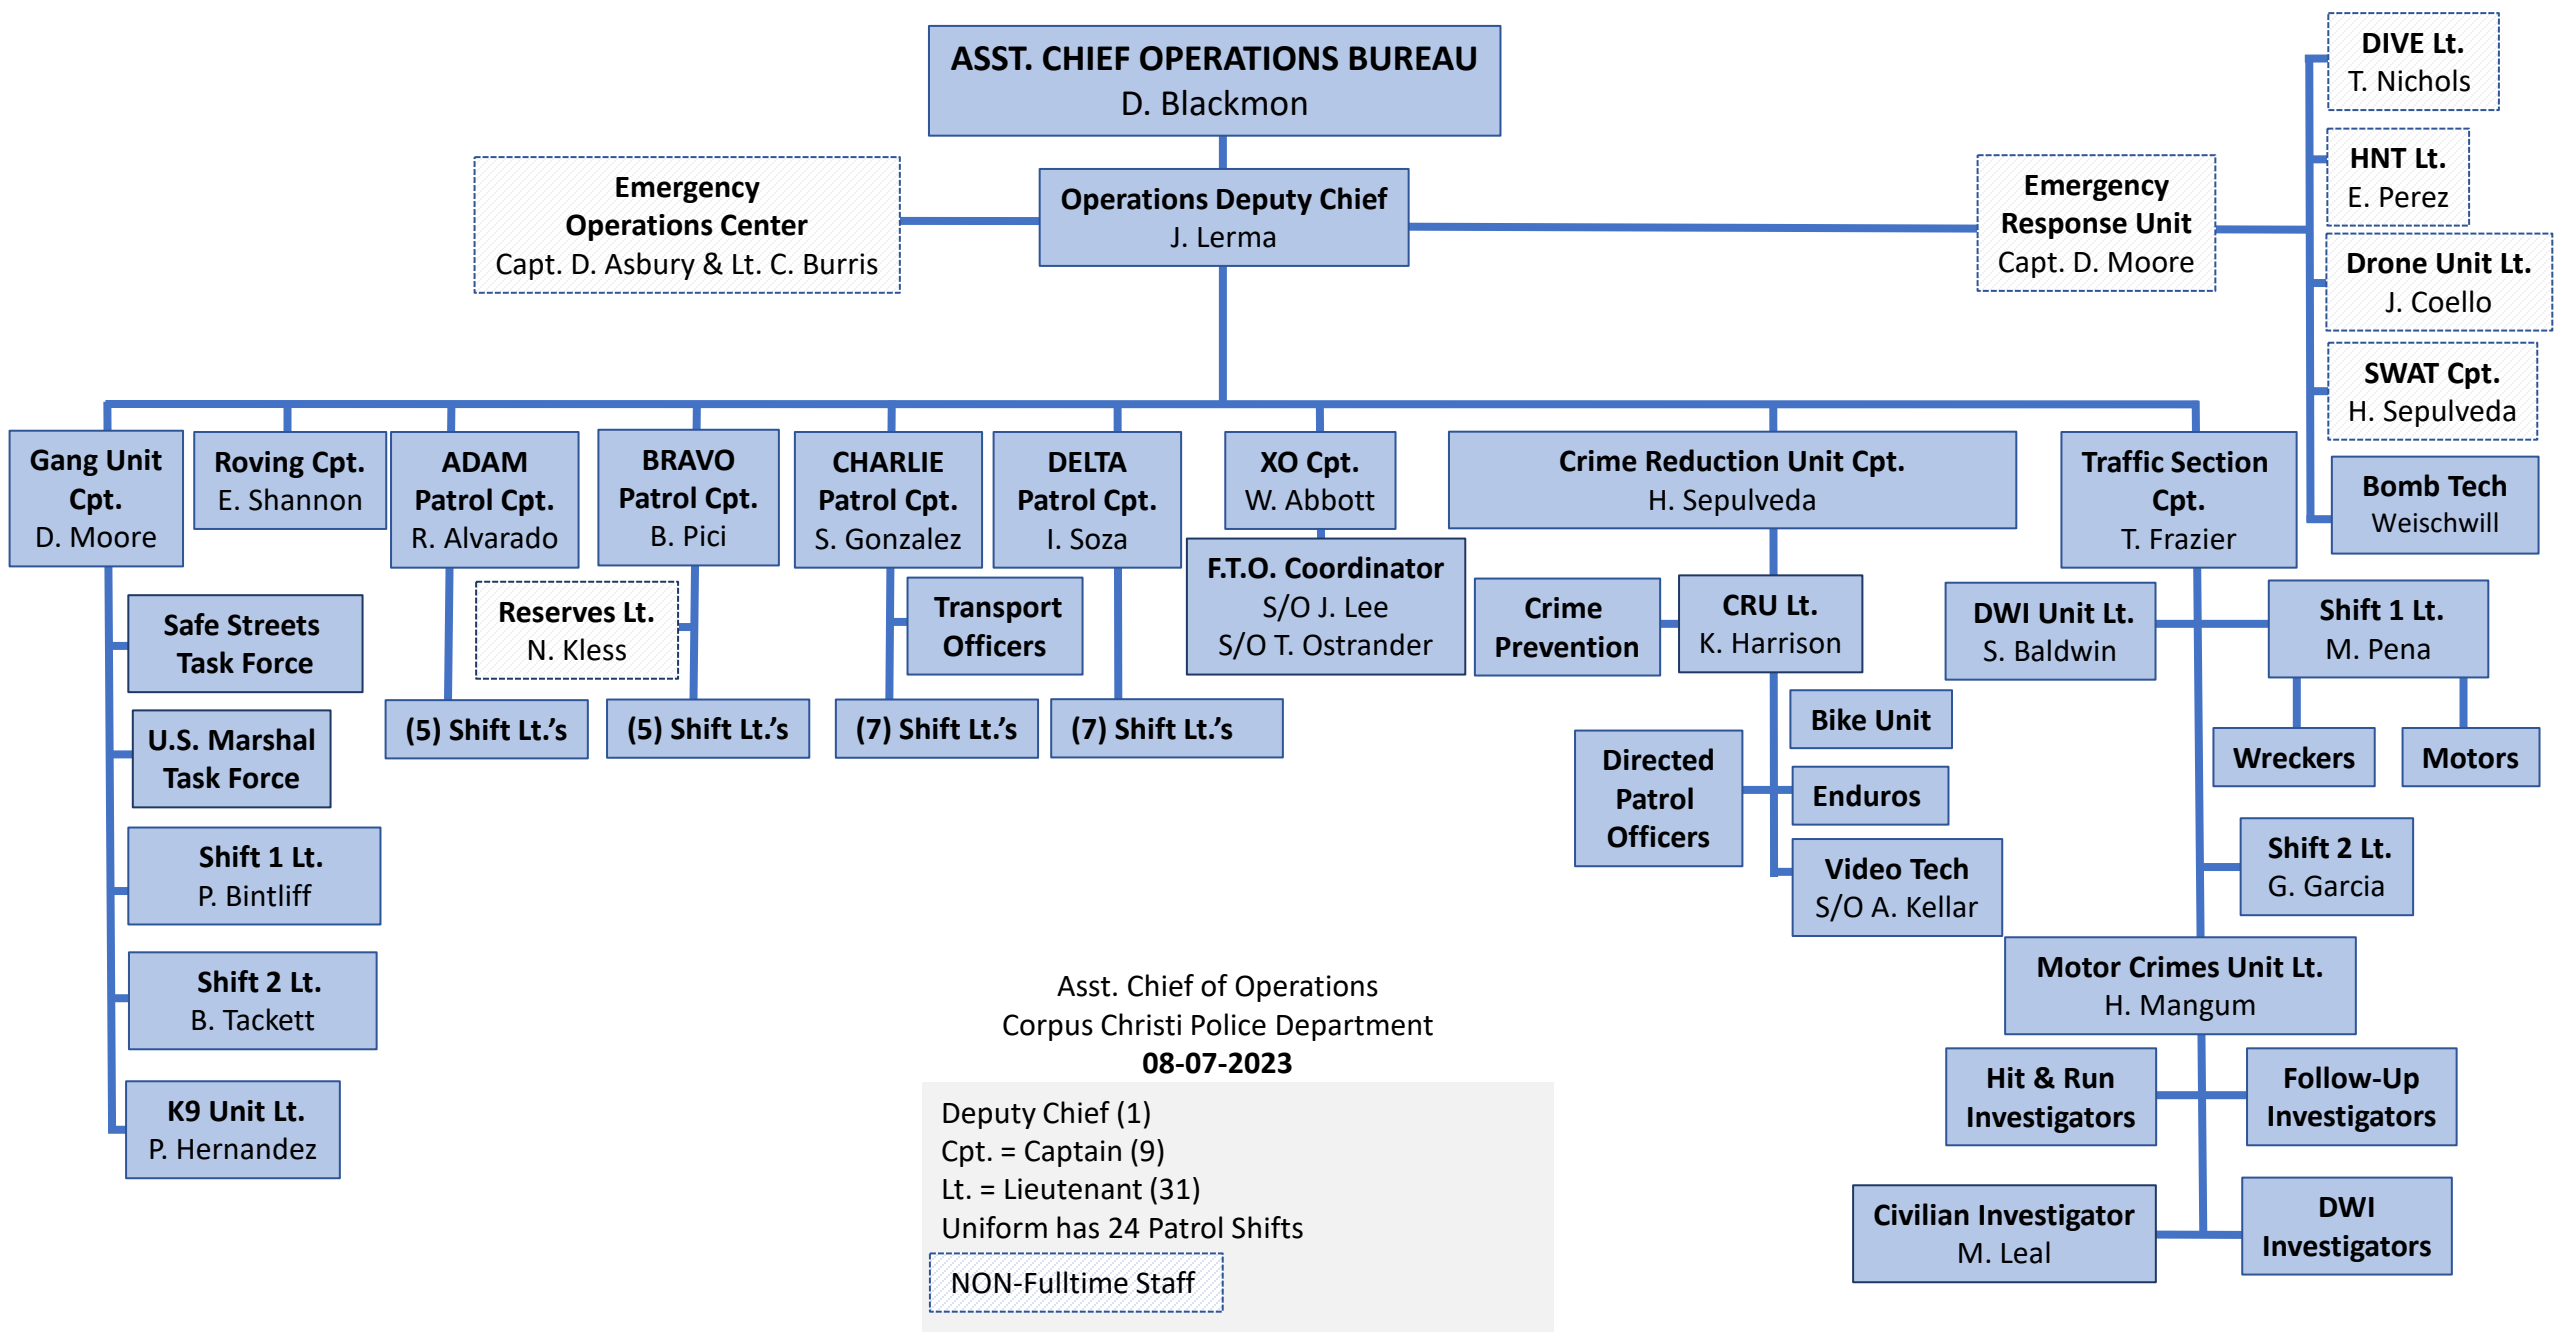

**Department Organization
08-7-2023**

Asst. Chief (3)
Deputy Chief (5)
Cpt. = Captain (16)
Lt. = Lieutenant (39)

NON-Fulltime Staff

**Corpus Christi Police Department
321 John Sartain Corpus Christi, TX 78401**

Asst. Chief of Administration
Corpus Christi Police Department
08-07-2023

Deputy Chief (2)
Cpt. = Captain (3)
Lt. = Lieutenant (1)
NON-Fulltime Staff

Asst. Chief of Operations
Corpus Christi Police Department
08-07-2023

Deputy Chief (1)
Cpt. = Captain (9)
Lt. = Lieutenant (31)
Uniform has 24 Patrol Shifts

NON-Fulltime Staff

Asst. Chief of Investigations
Corpus Christi Police Department
08-07-2023

Deputy Chief (2)
Cpt. = Captain (3)
Lt. = Lieutenant (7)
Civ. Supervisors = (1)