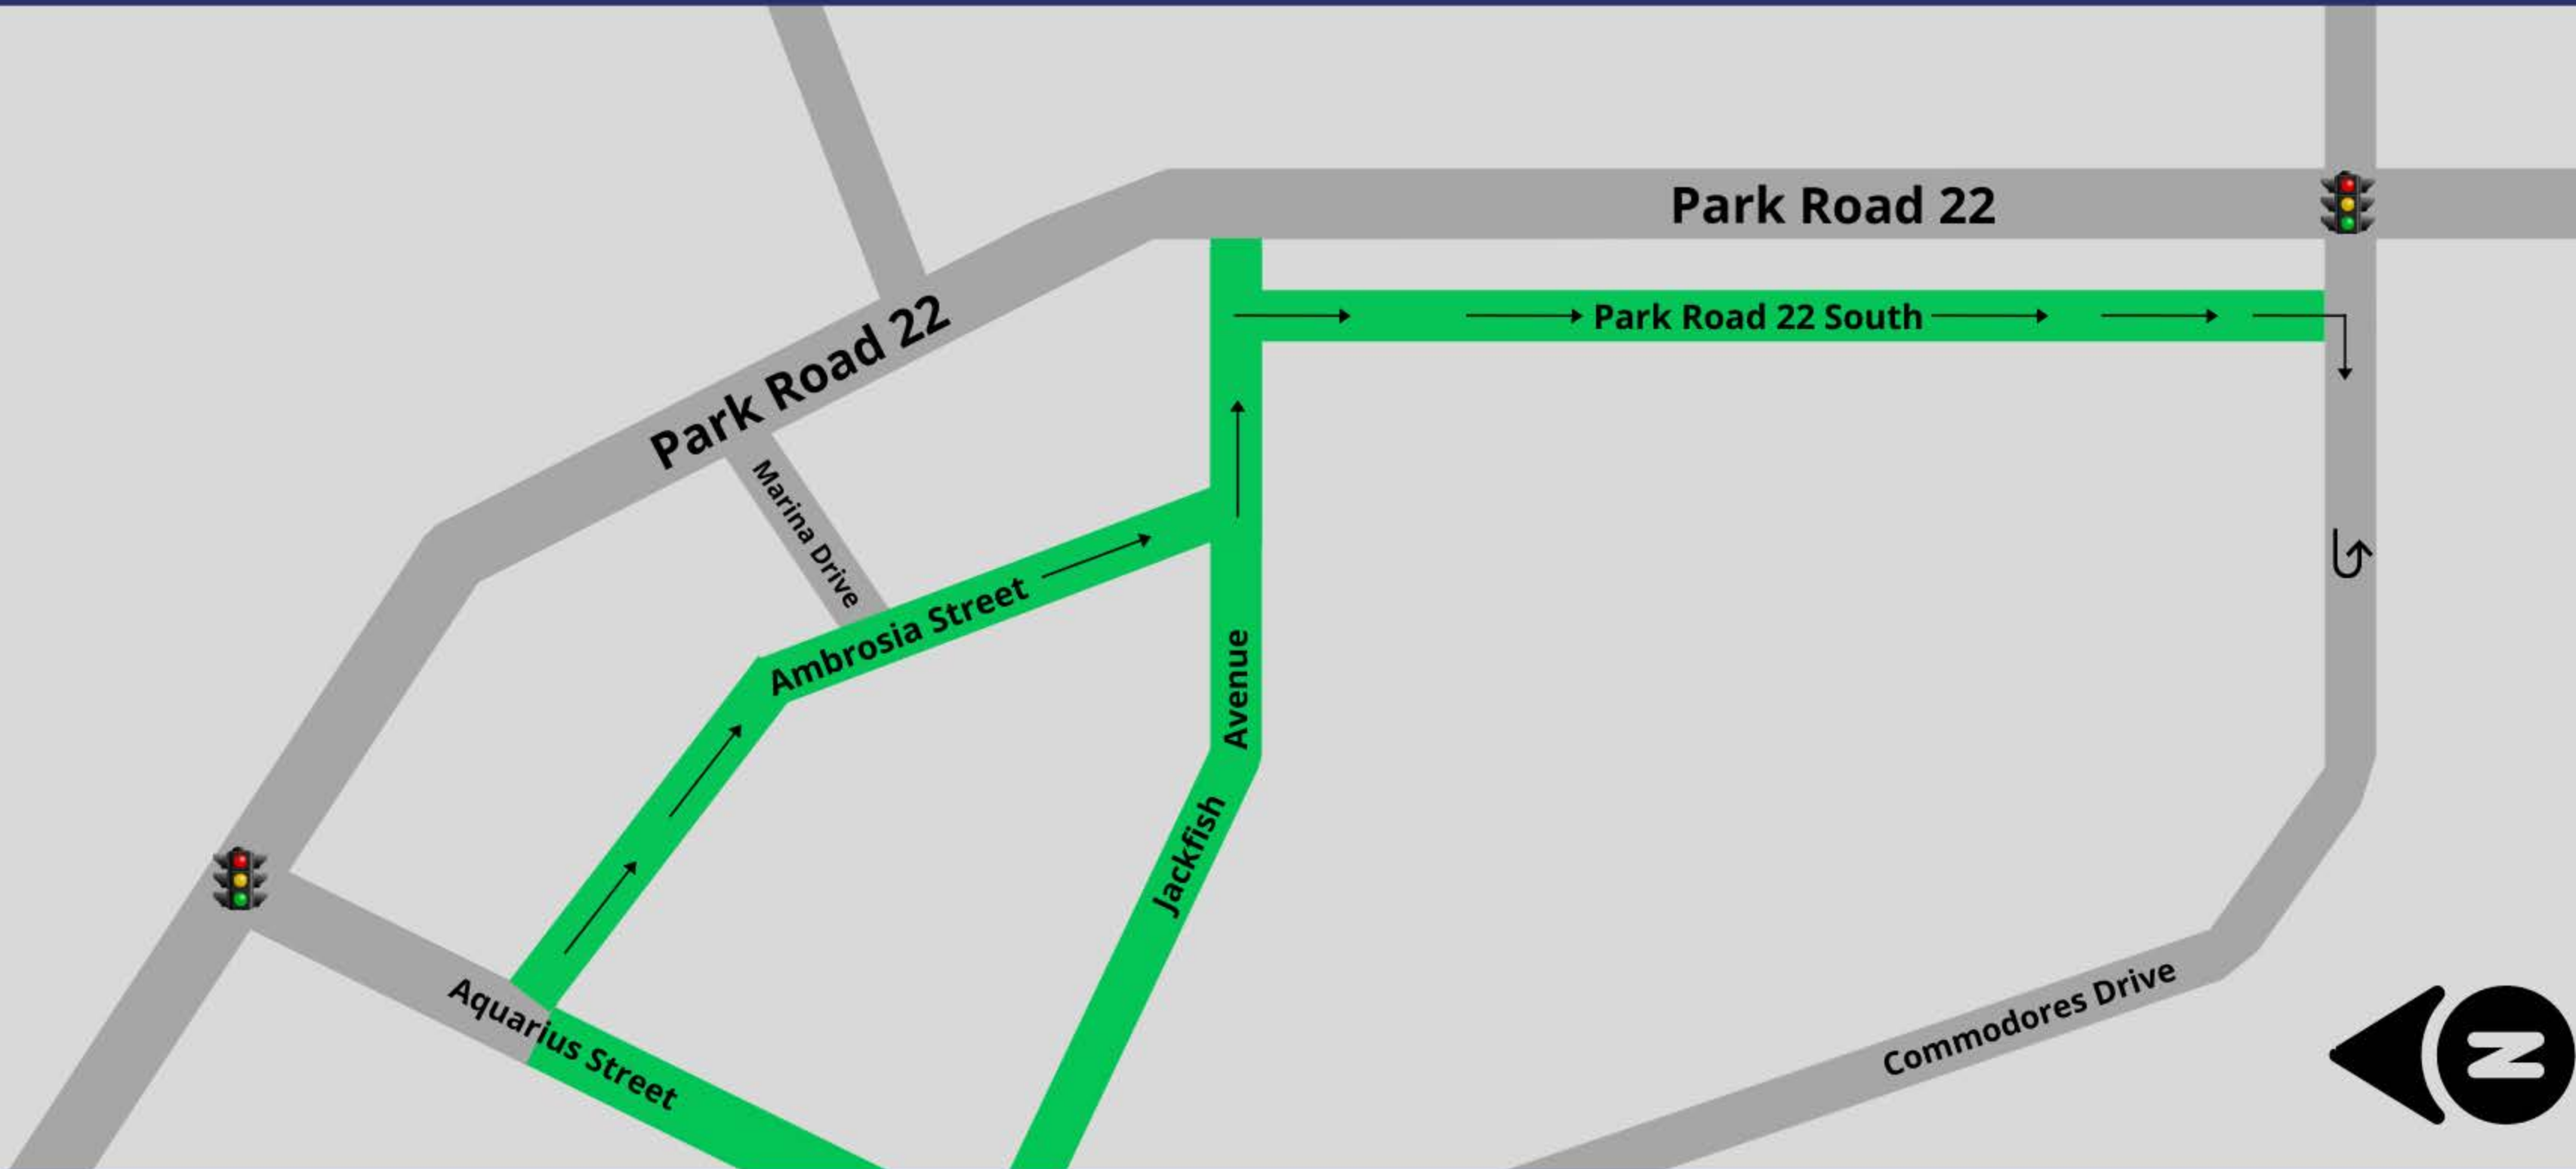

Park Road 22 - Traffic Closure

Detour For Neighborhood Traffic Only