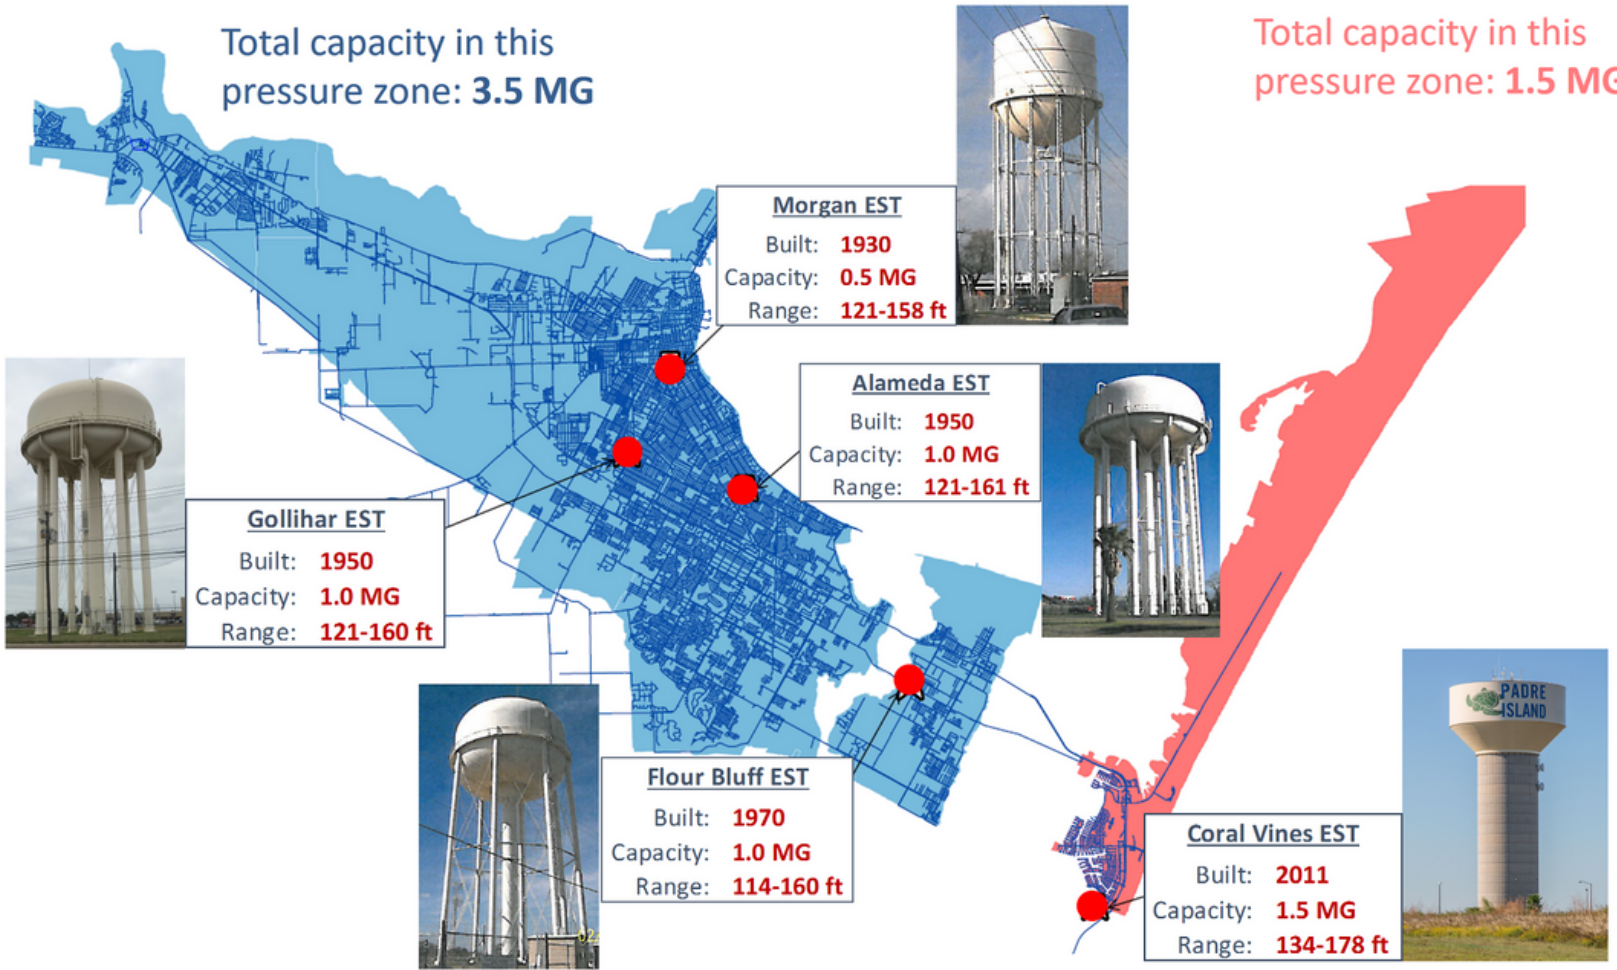

Total capacity in this pressure zone: **3.5 MG**

Total capacity in this pressure zone: **1.5 MG**

# Current Elevated Storage Tanks City of Corpus Christi