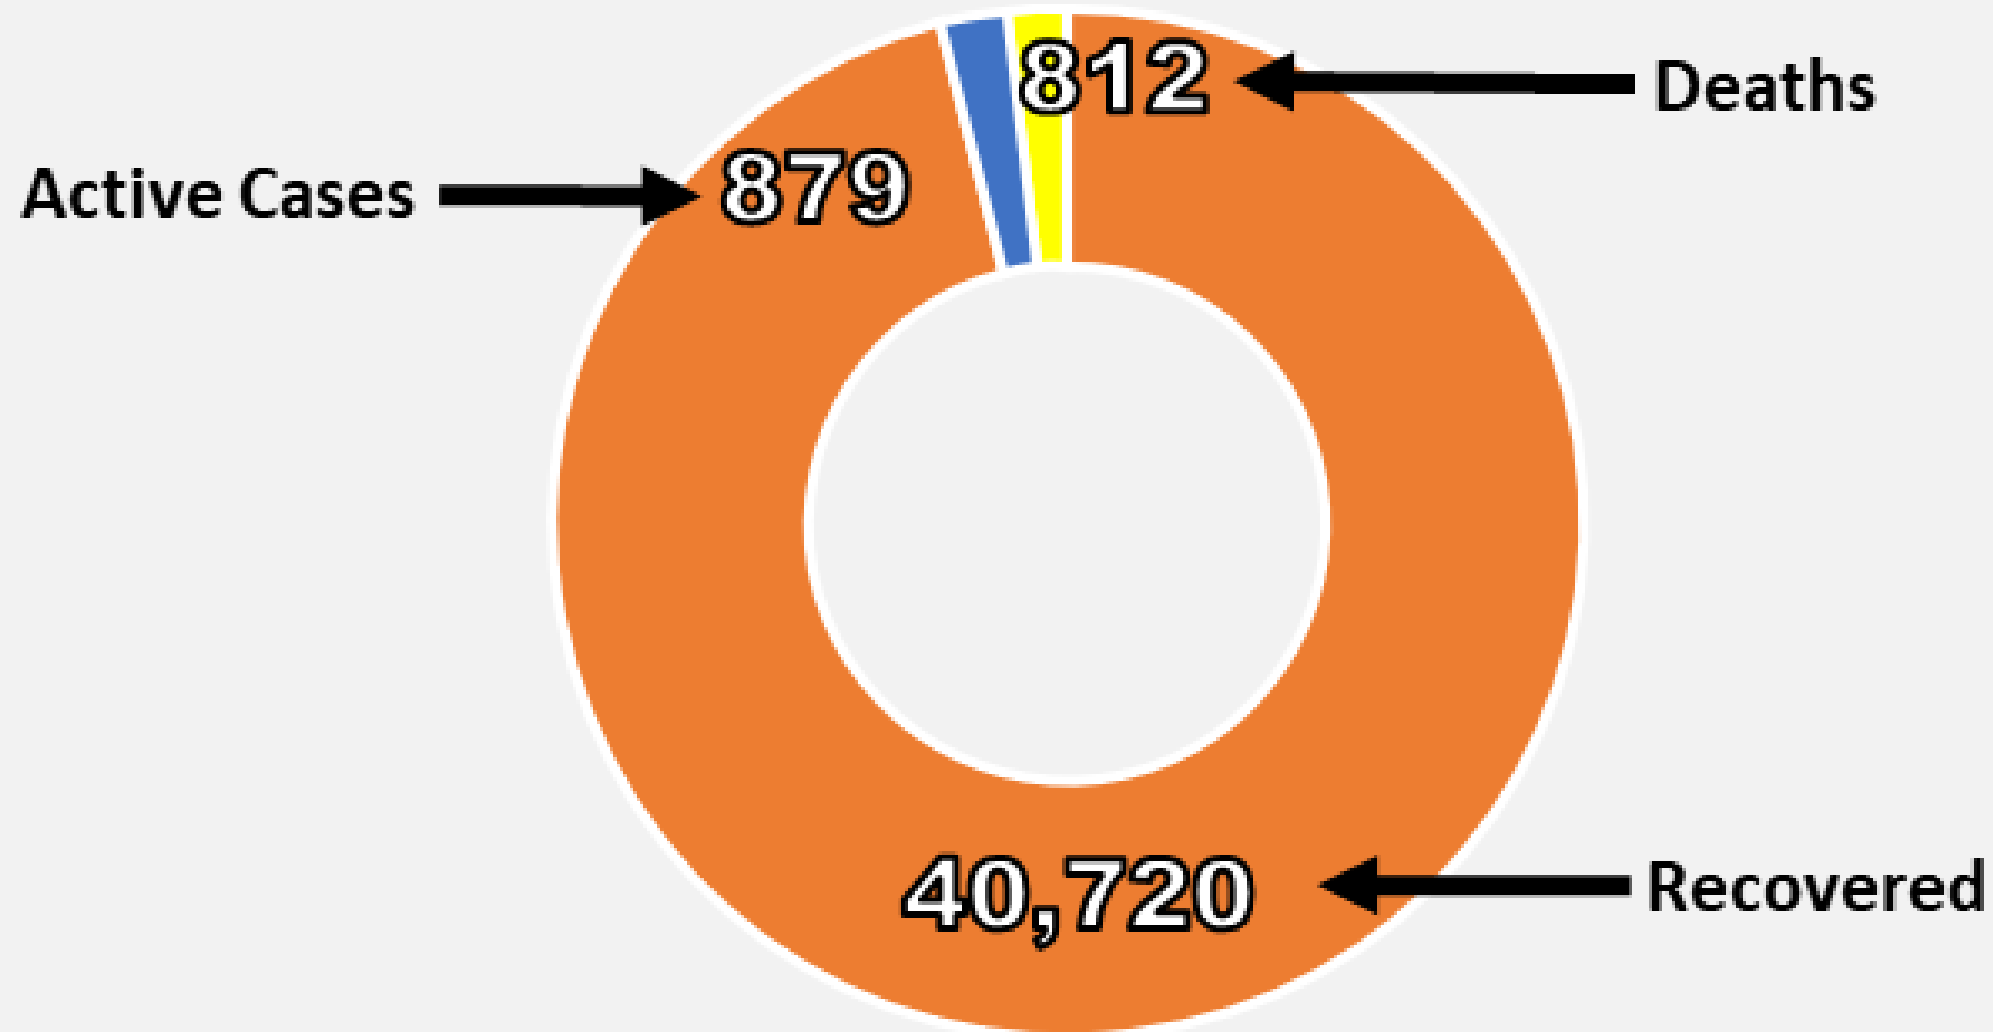

# Nueces County Daily COVID-19 Cases

# Nueces County COVID-19 Cases May 13, 2021

## Daily COVID-19 Hospitalized Patients

# Nueces County Daily COVID-19 Fatalities

Total Fatalities: 812