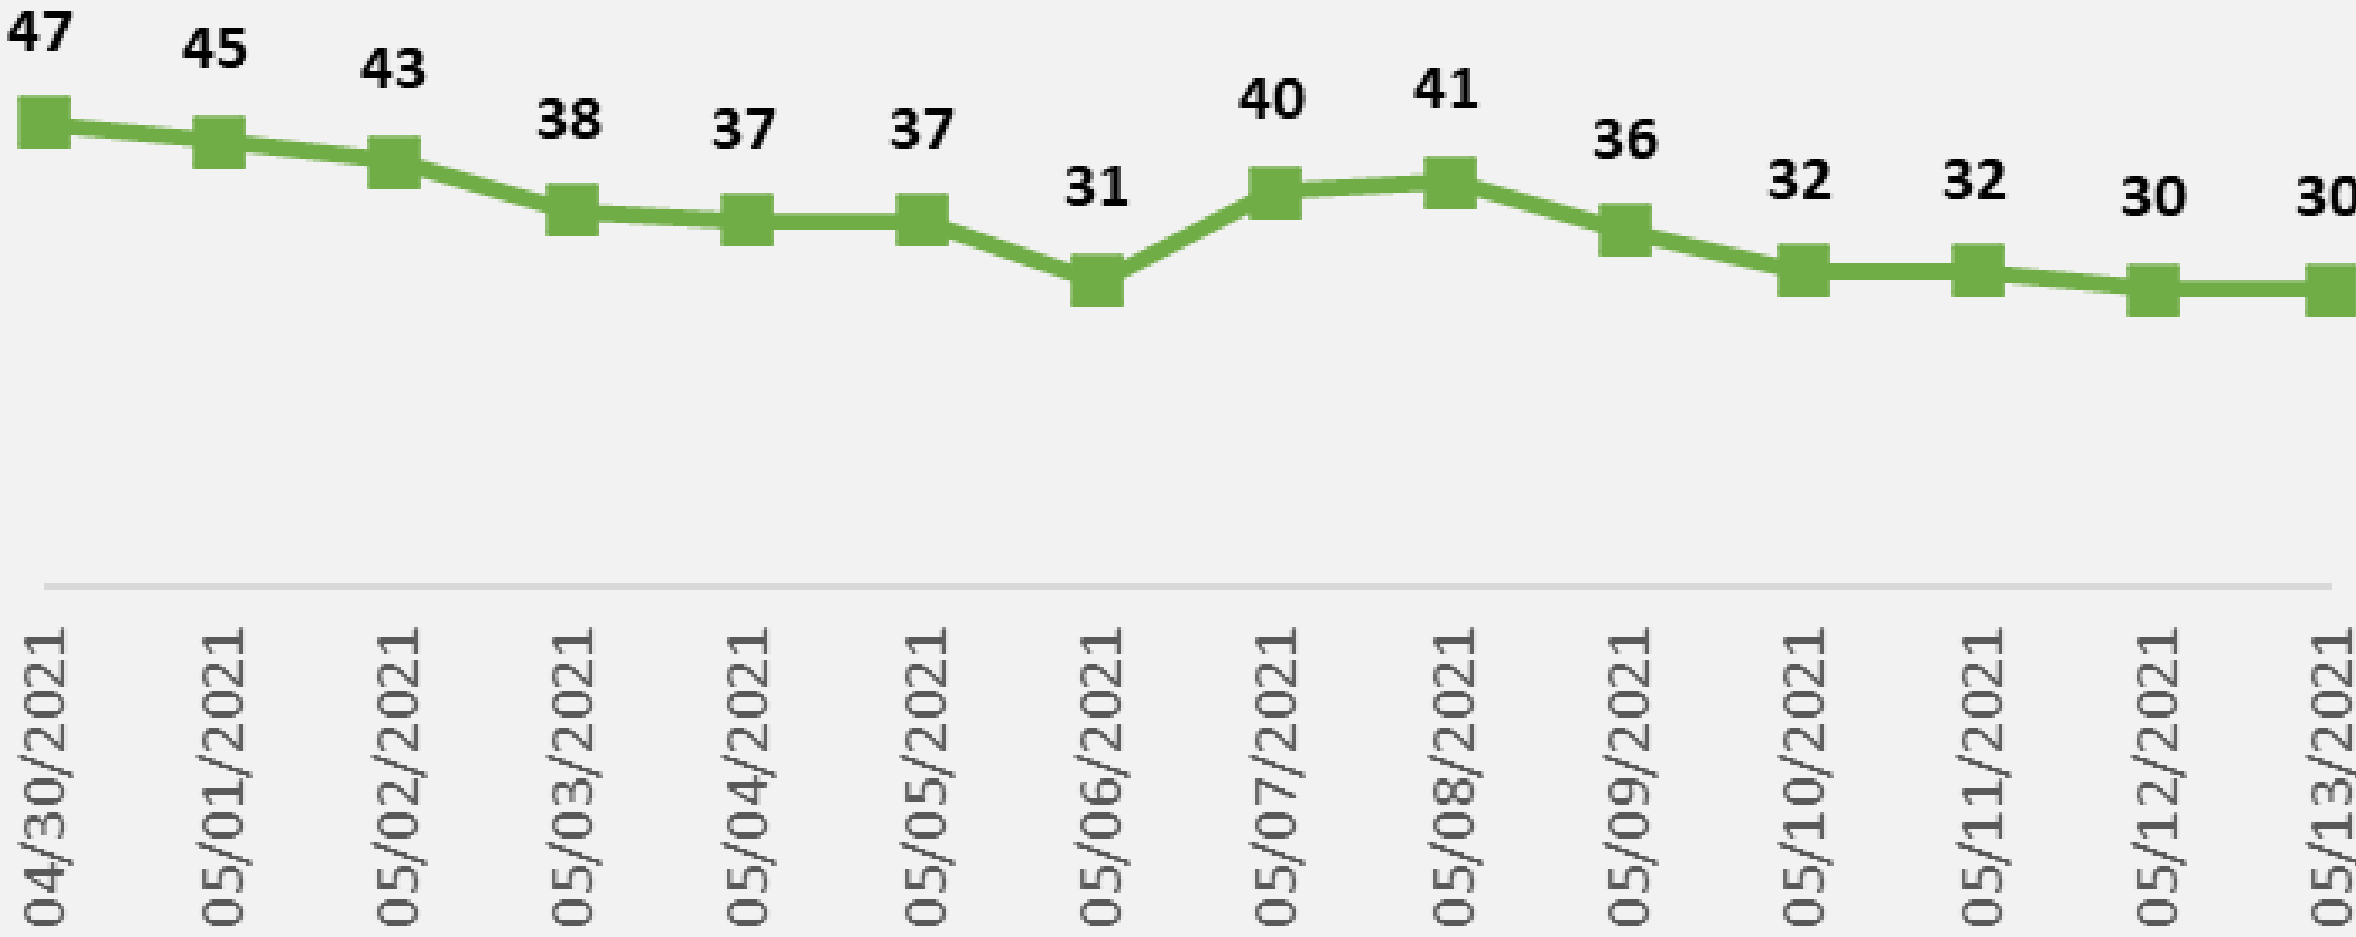

# Nueces County Daily COVID-19 Cases

# Nueces County COVID-19 Cases May 13, 2021

## Daily COVID-19 Hospitalized Patients