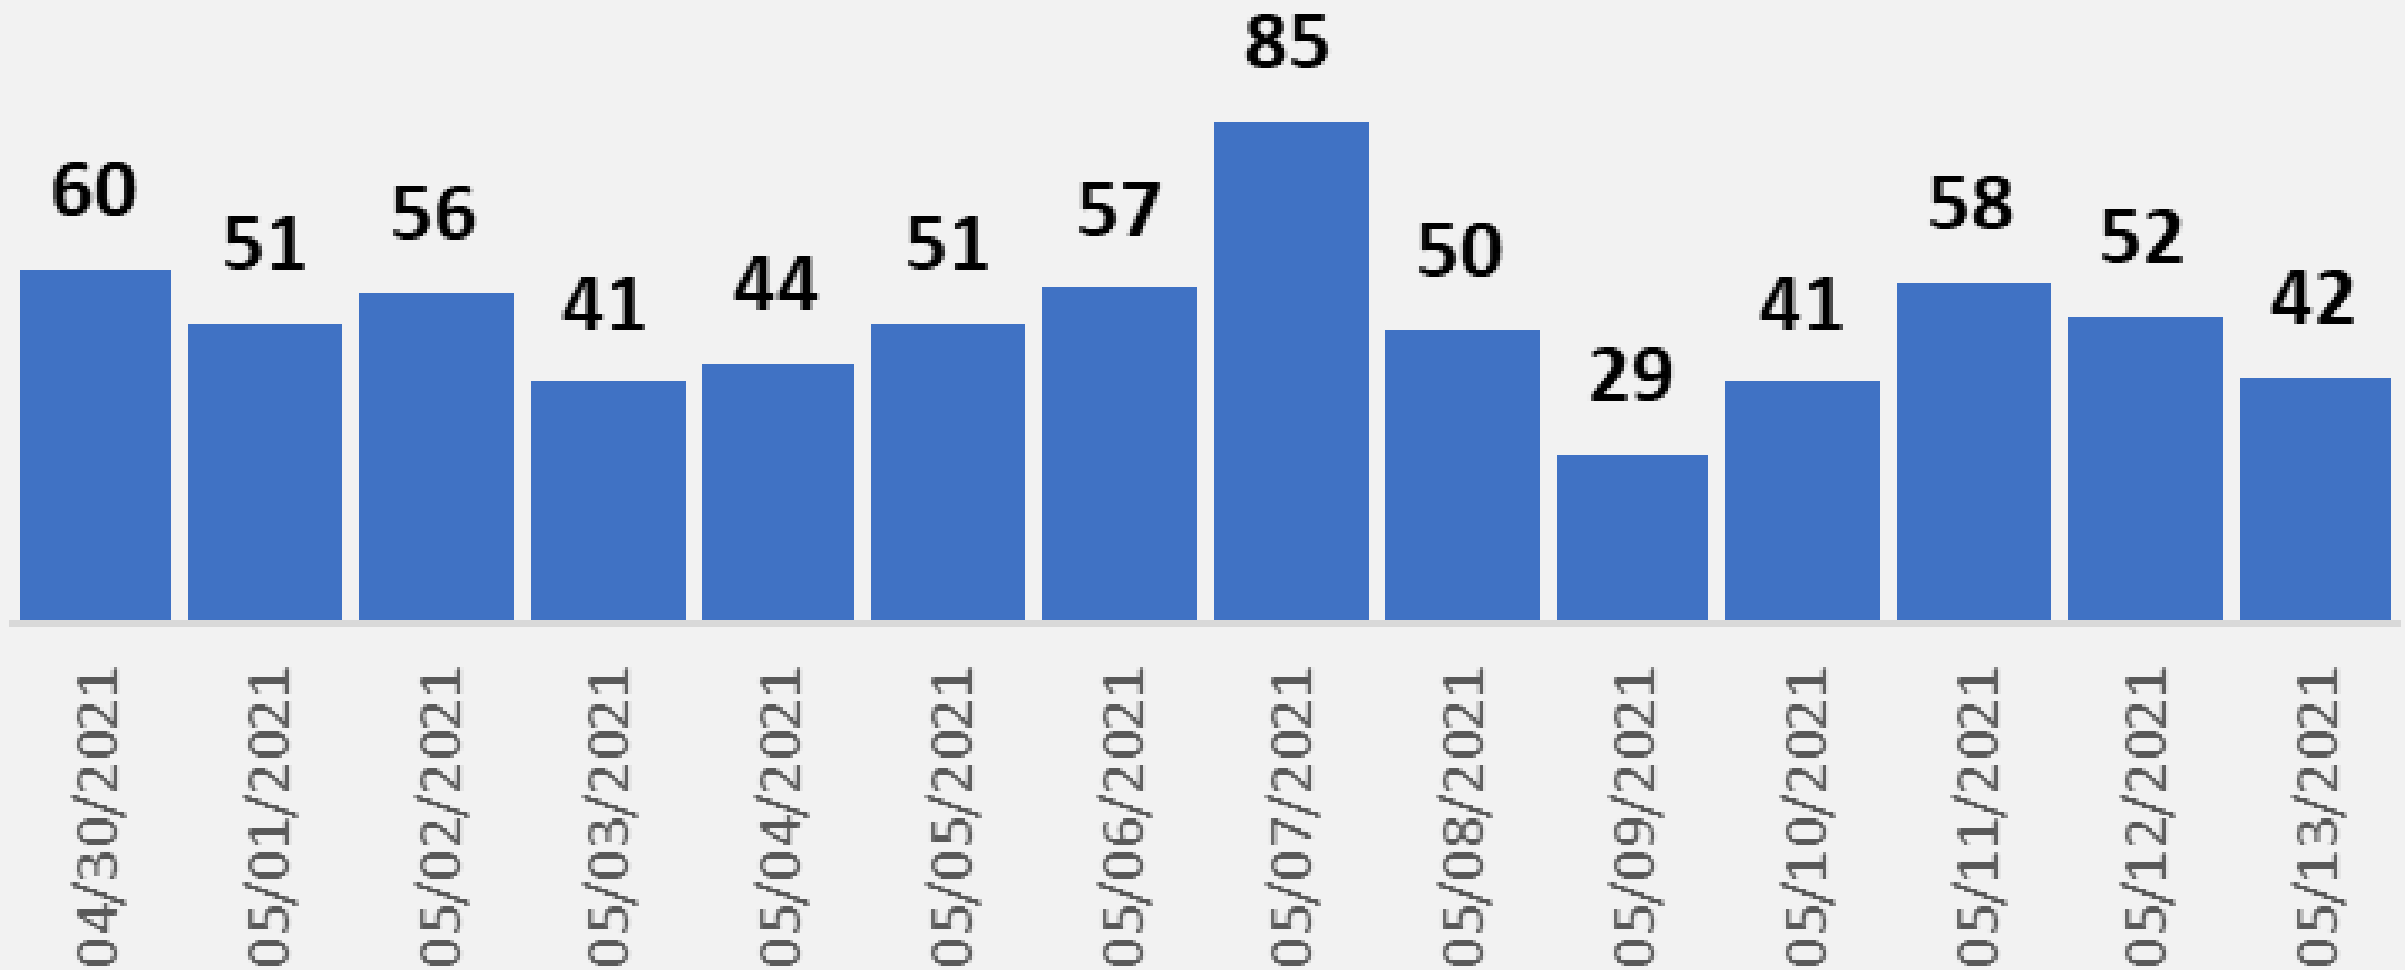

# Nueces County Daily COVID-19 Cases

# Nueces County COVID-19 Cases May 13, 2021

## Daily COVID-19 Hospitalized Patients

# Nueces County Daily COVID-19 Fatalities

Total Fatalities: 812