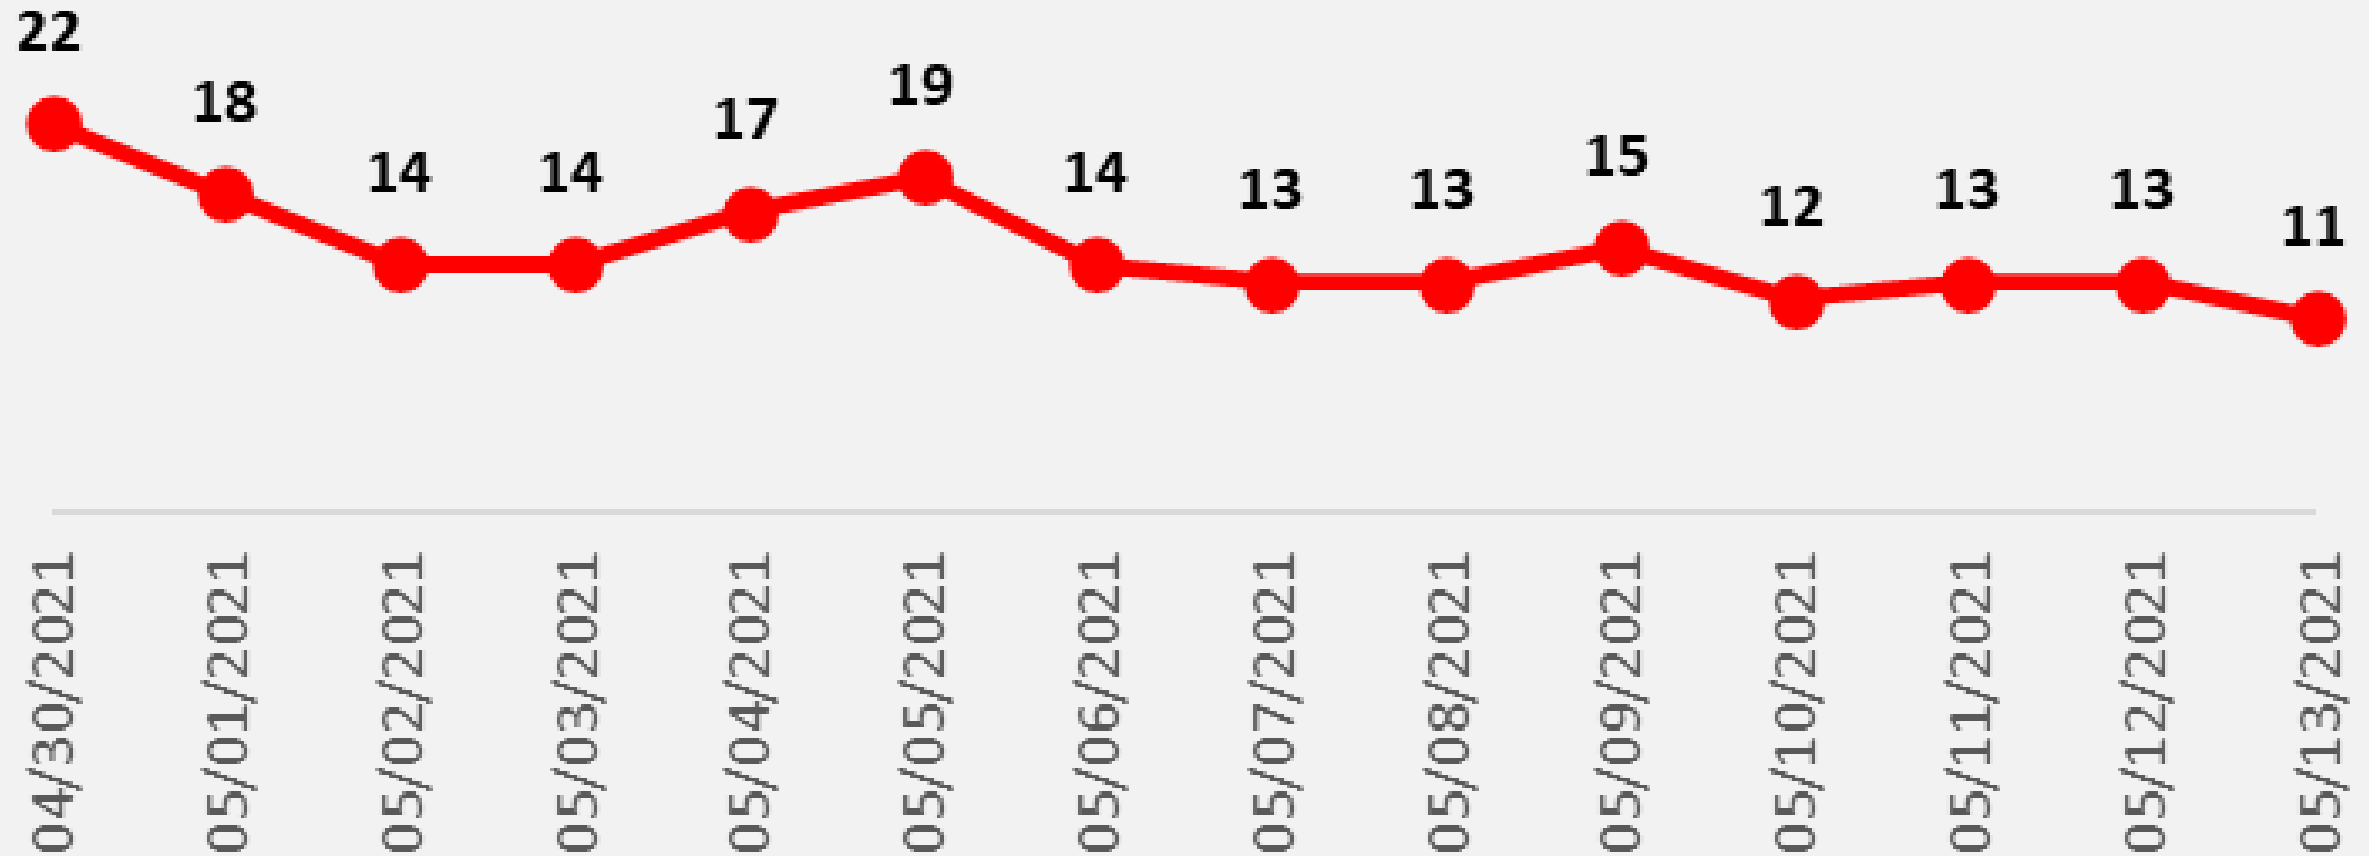

Corpus Christi Hospitals Daily COVID-19 ICU Patients