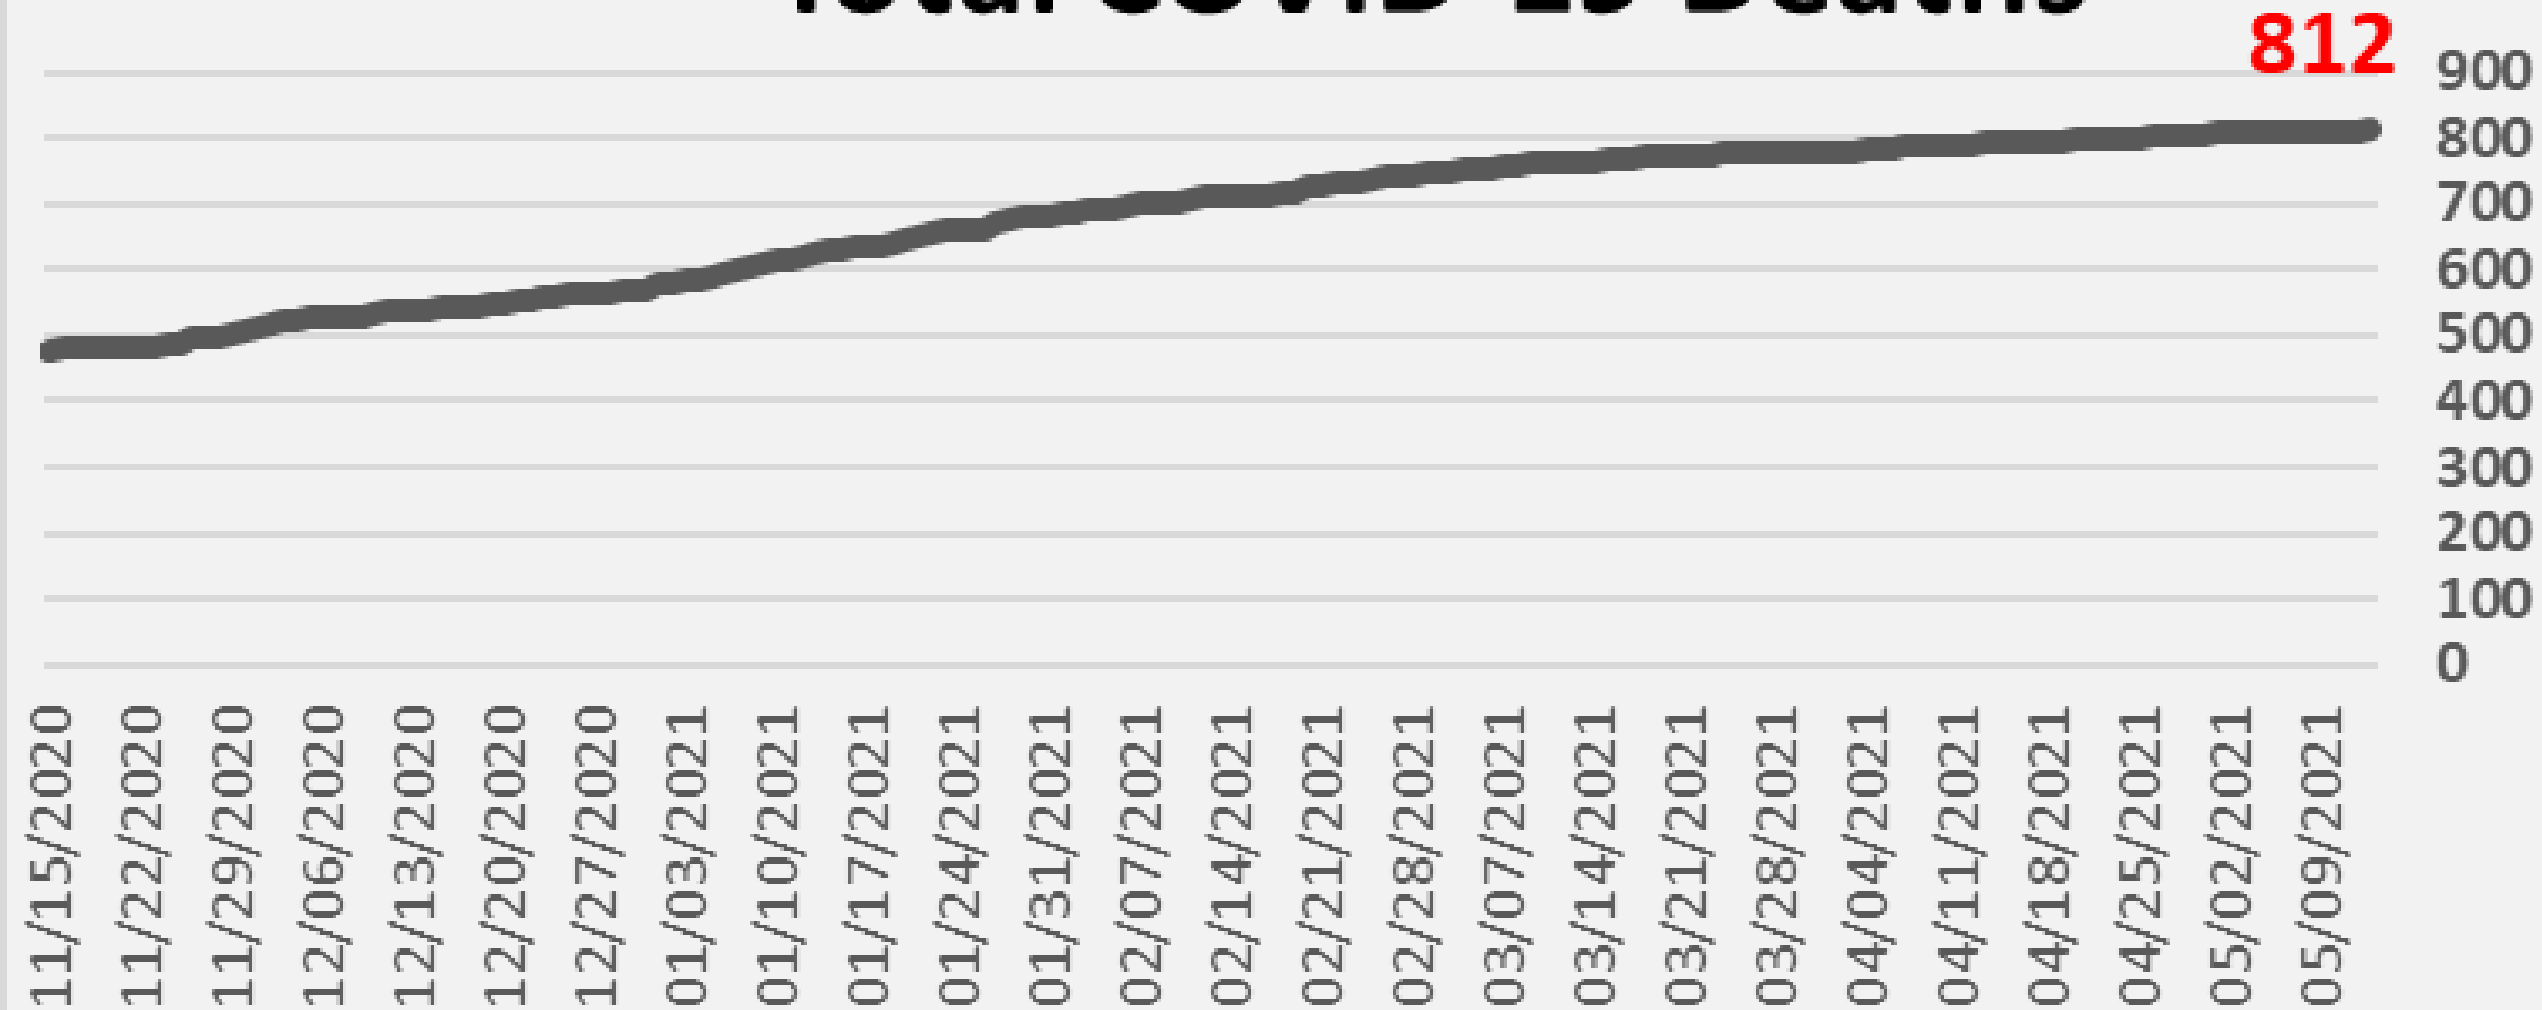

Nueces County Total COVID-19 Deaths