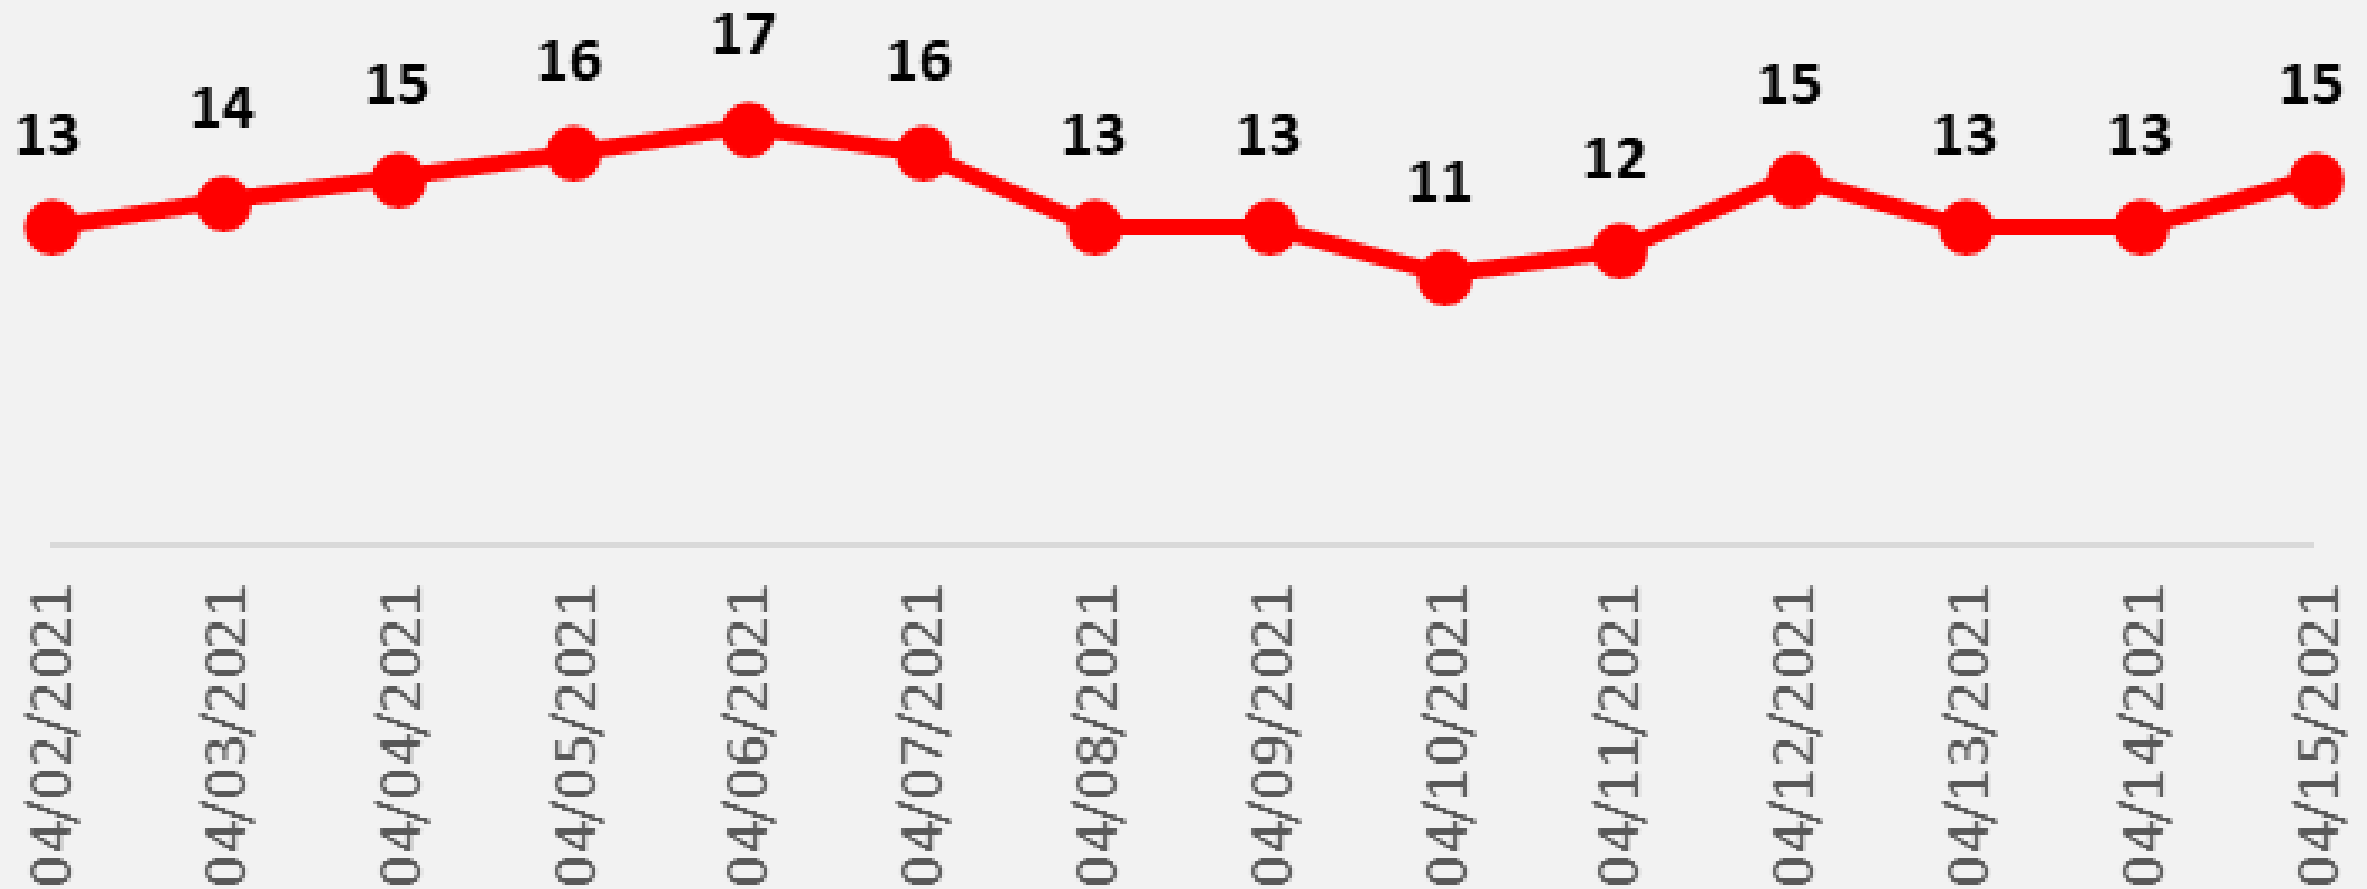

Corpus Christi Hospitals Daily COVID-19 ICU Patients