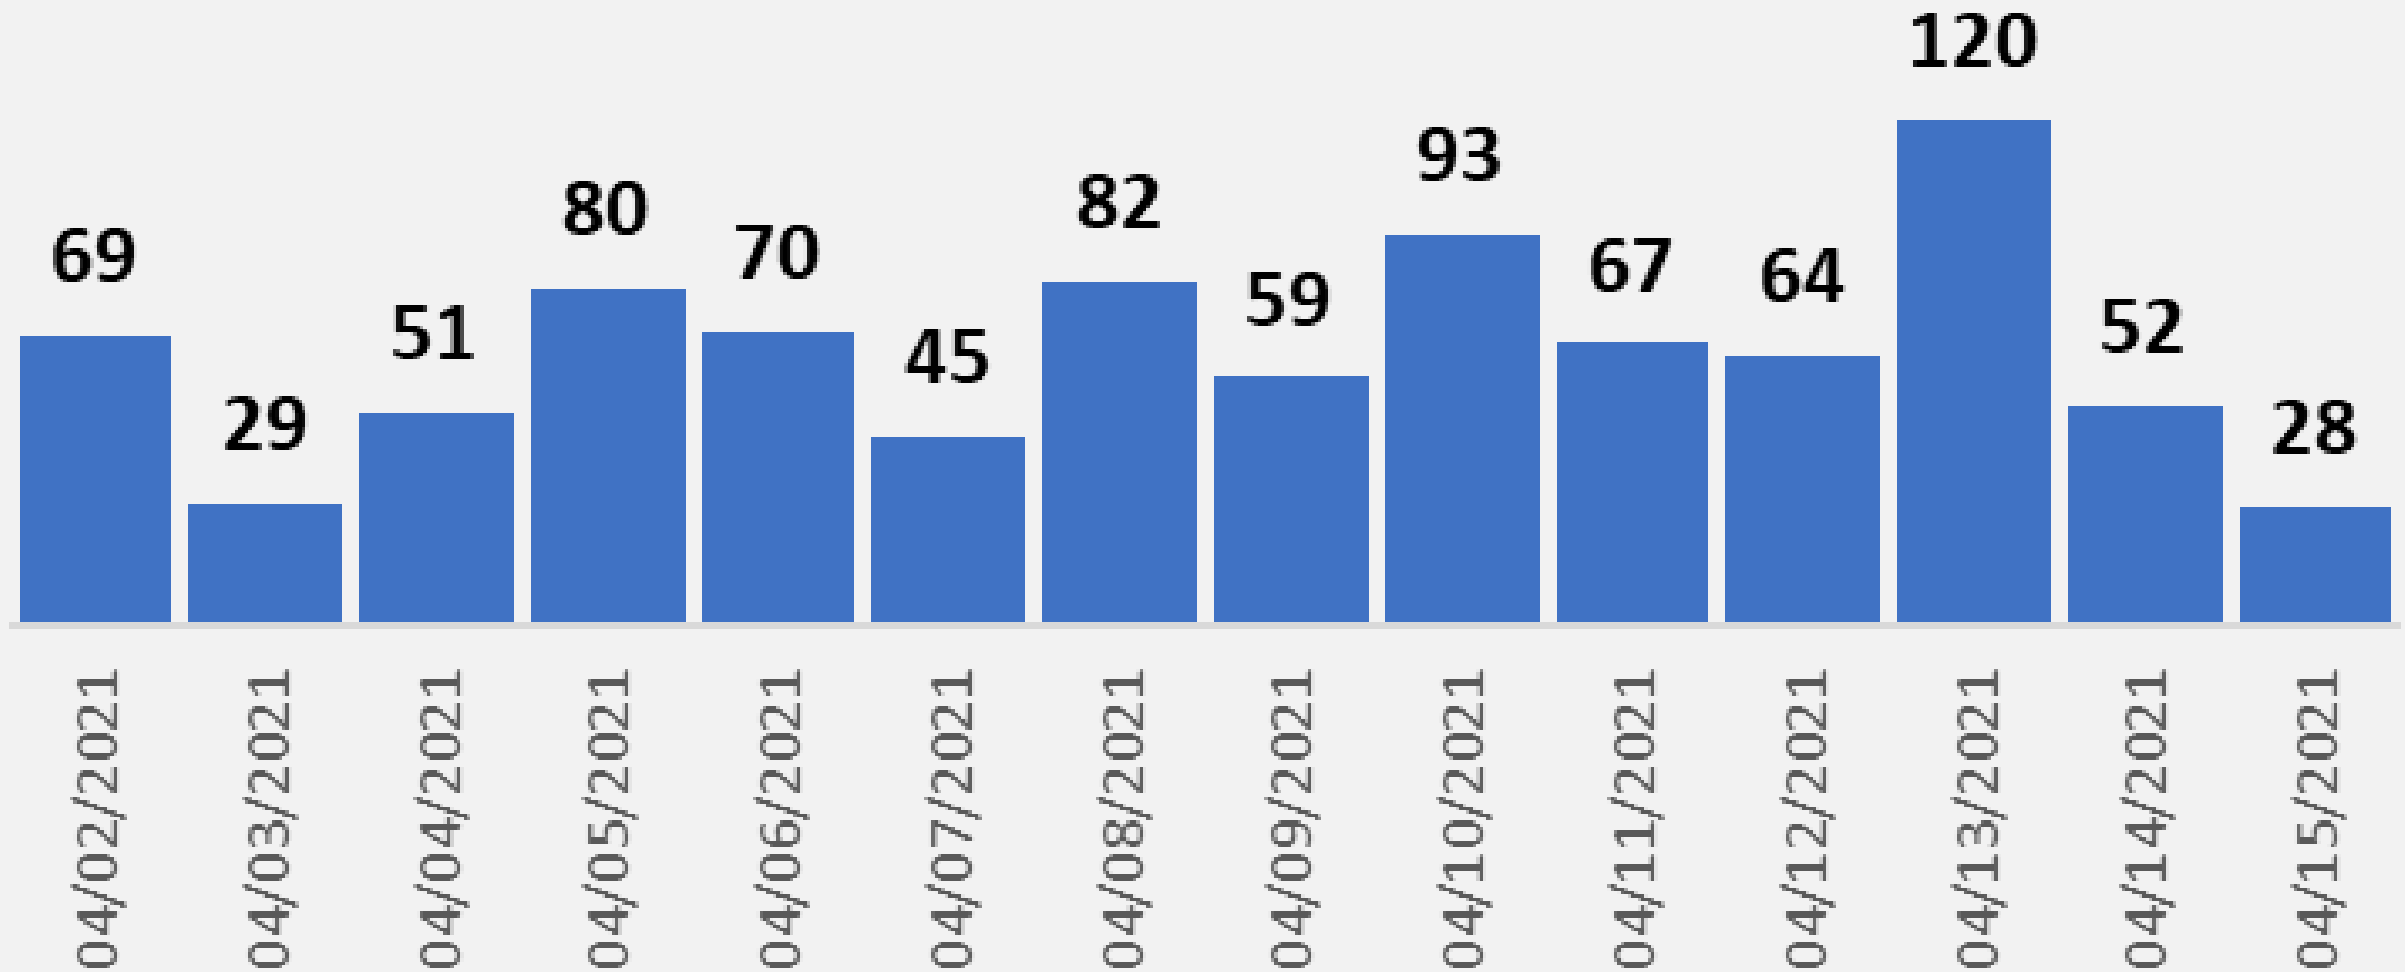

# Nueces County Daily COVID-19 Cases

# Nueces County COVID-19 Cases April 15, 2021

## Daily COVID-19 Hospitalized Patients

# Nueces County Daily COVID-19 Fatalities

Total Fatalities: 762