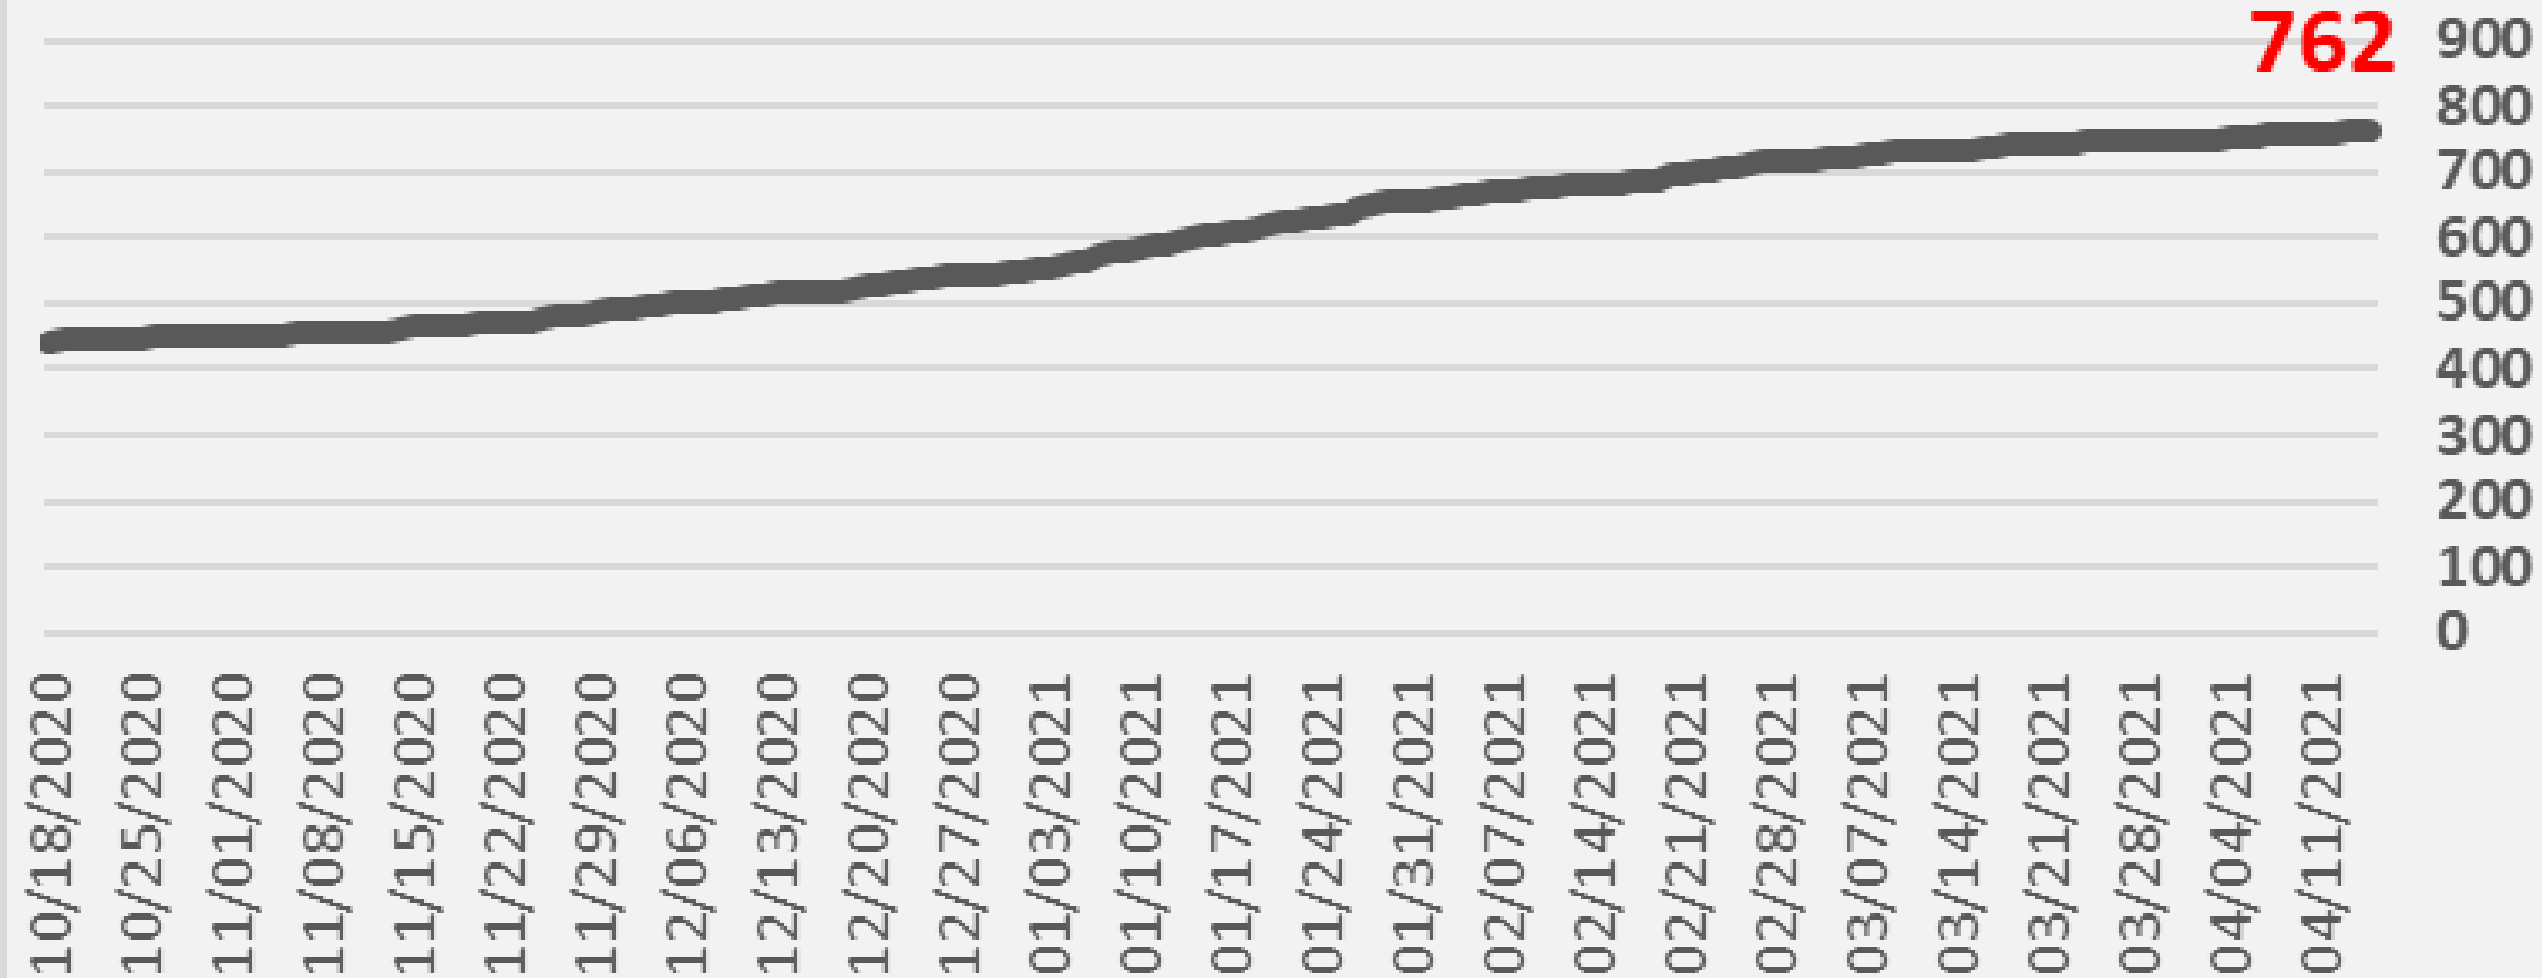

Nueces County Total COVID-19 Deaths