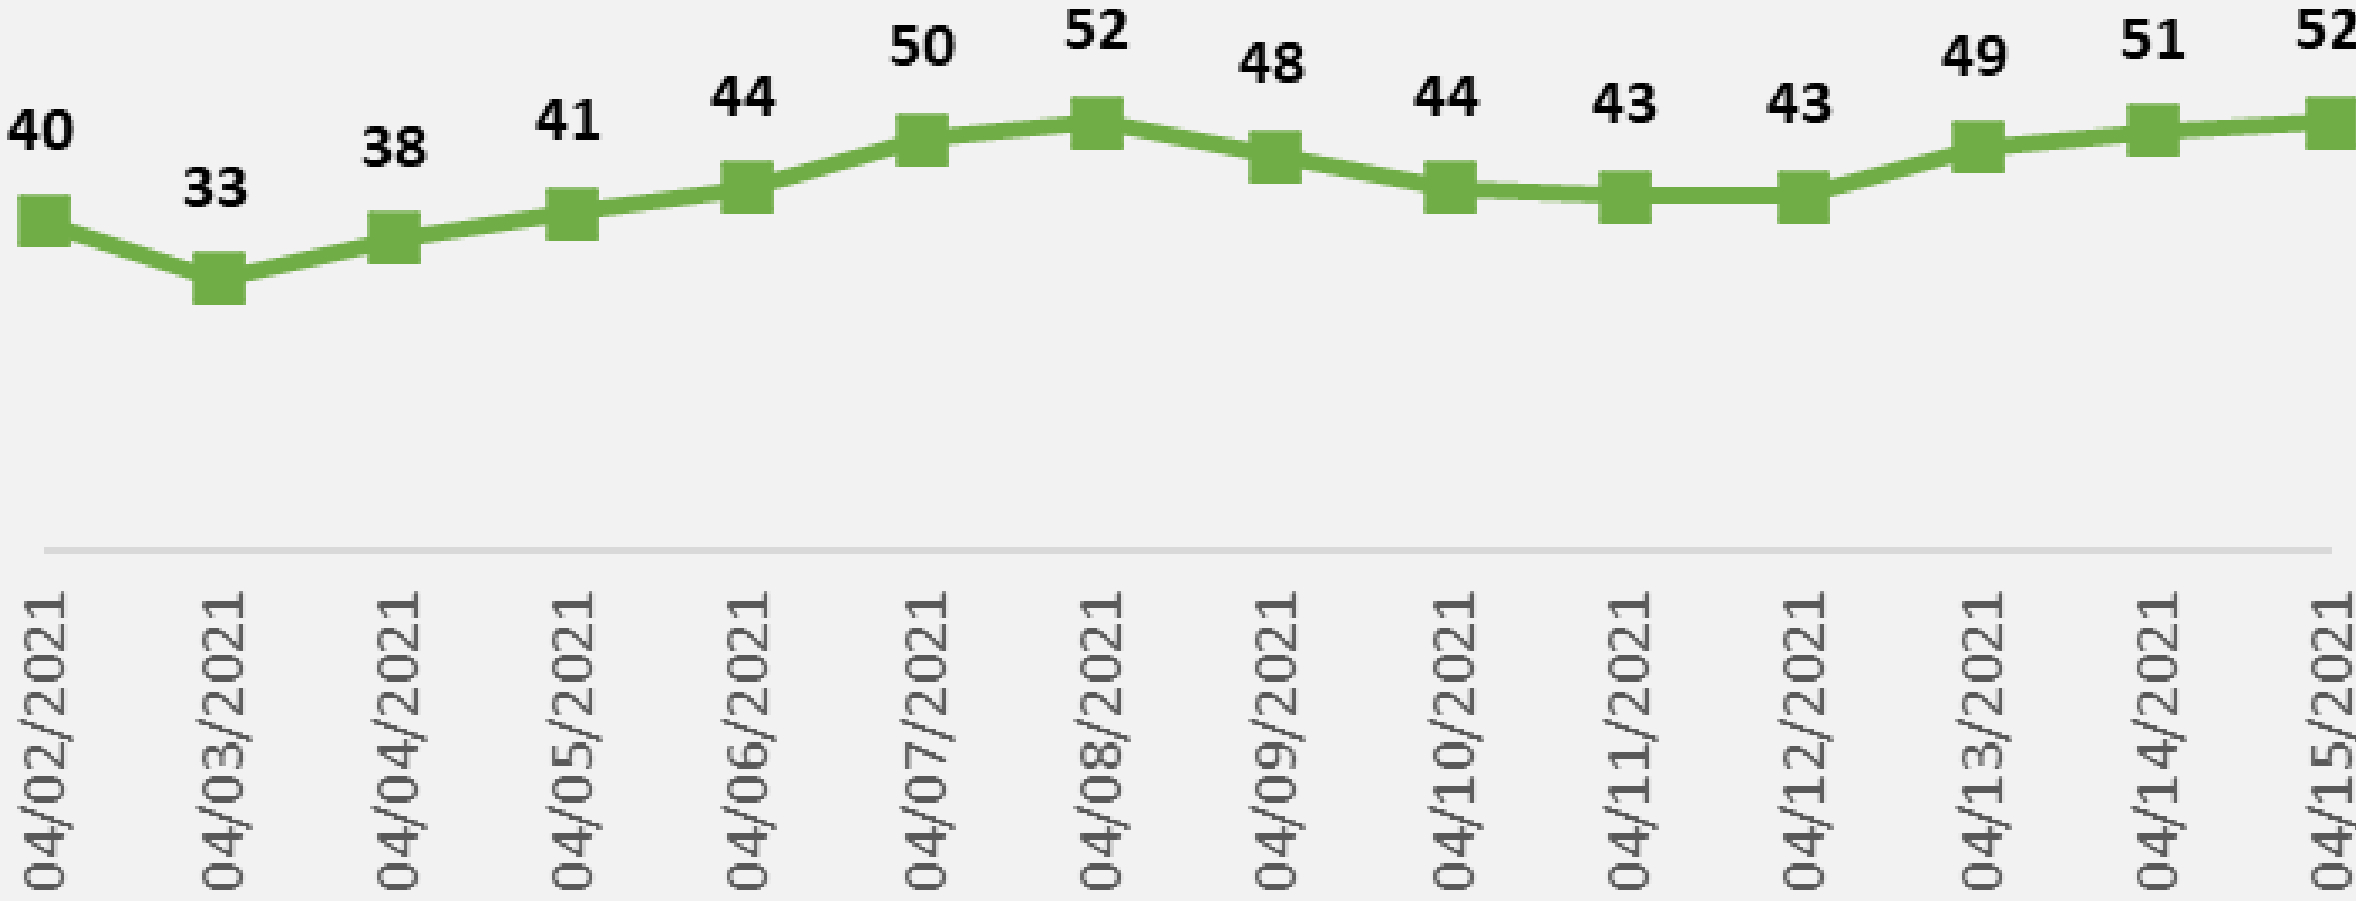

# Nueces County Daily COVID-19 Cases

# Nueces County COVID-19 Cases April 15, 2021

## Daily COVID-19 Hospitalized Patients