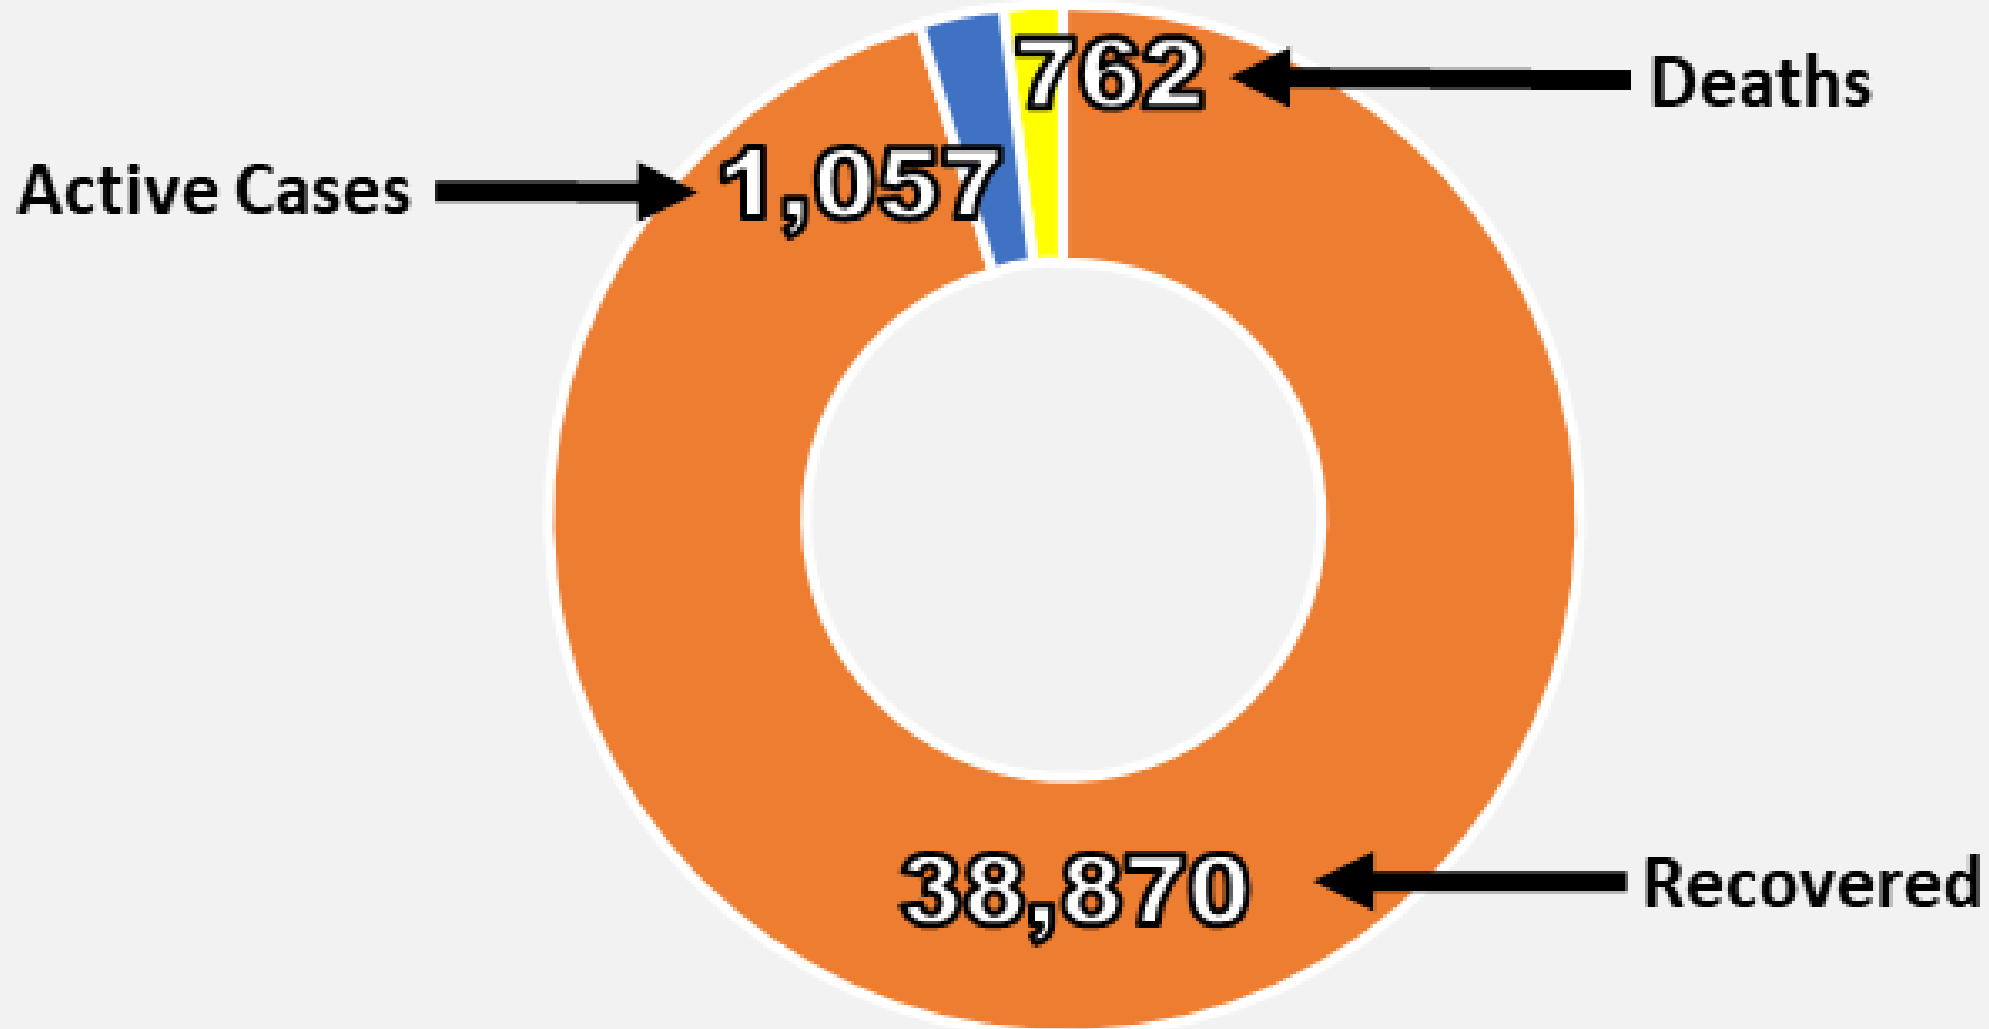

# Nueces County Daily COVID-19 Cases

# Nueces County COVID-19 Cases April 15, 2021

## Daily COVID-19 Hospitalized Patients

# Nueces County Daily COVID-19 Fatalities

Total Fatalities: 762