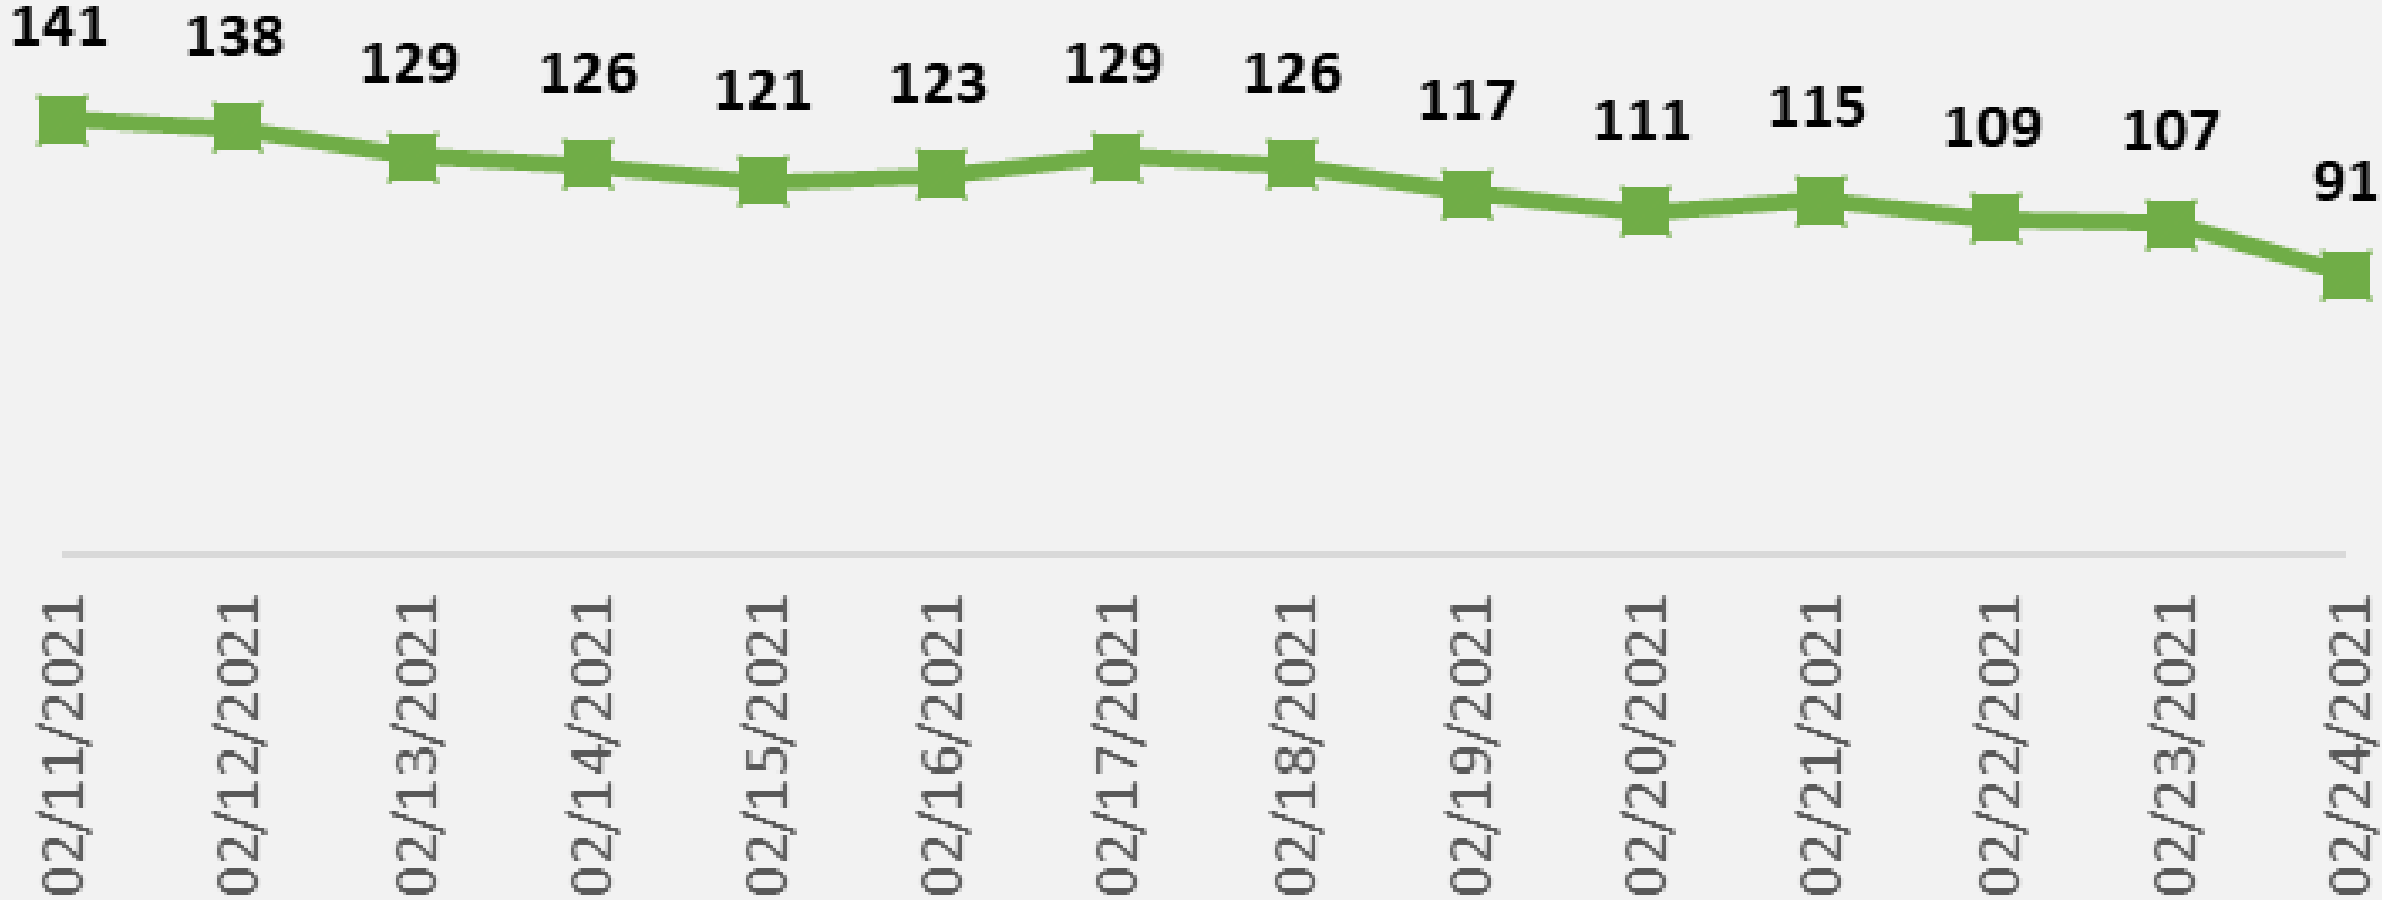

# Nueces County Daily COVID-19 Cases

# Nueces County COVID-19 Cases February 24, 2021

## Daily COVID-19 Hospitalized Patients

# Nueces County Daily COVID-19 Fatalities

Total Fatalities: 704