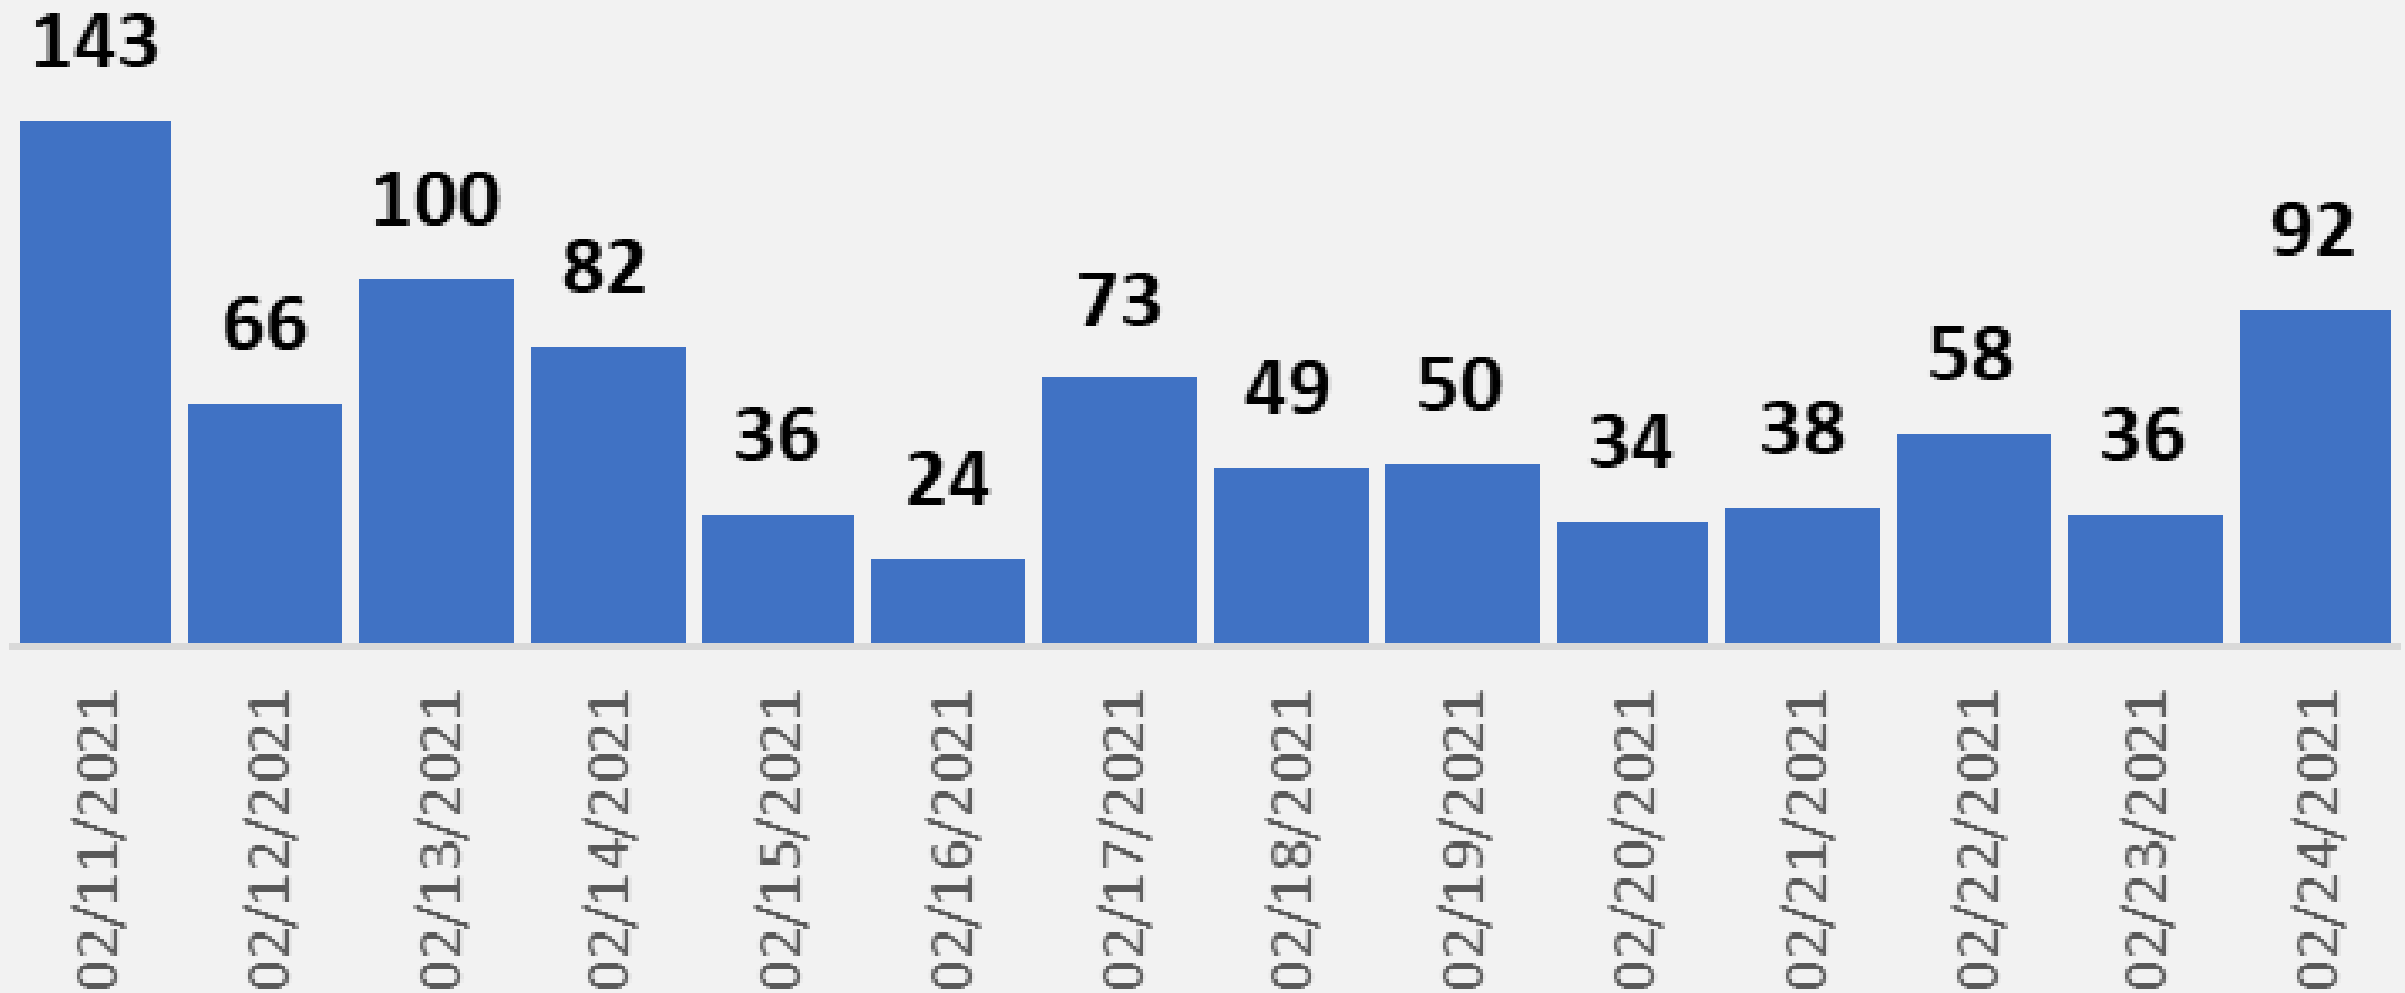

# Nueces County Daily COVID-19 Cases

# Nueces County COVID-19 Cases February 24, 2021

## Daily COVID-19 Hospitalized Patients

# Nueces County Daily COVID-19 Fatalities

Total Fatalities: 704