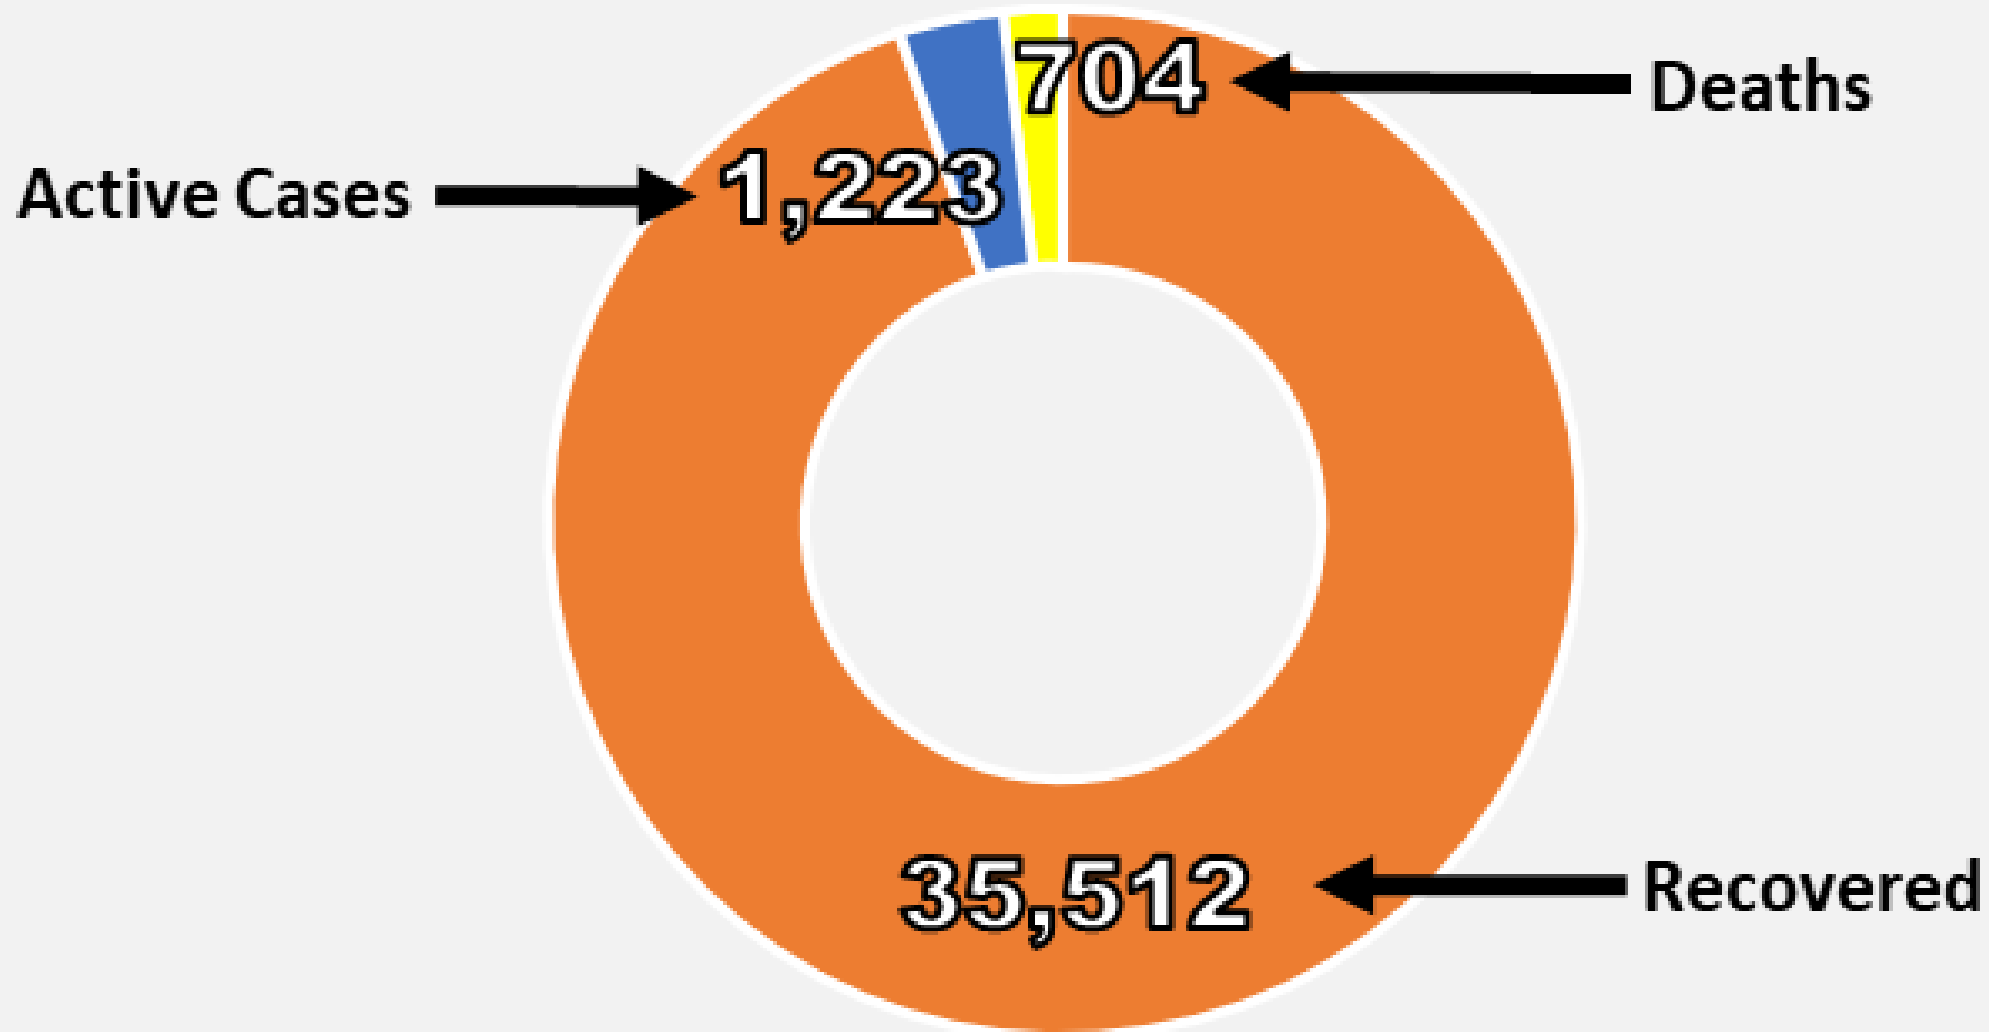

# Nueces County Daily COVID-19 Cases

# Nueces County COVID-19 Cases February 24, 2021

## Daily COVID-19 Hospitalized Patients

# Nueces County Daily COVID-19 Fatalities

Total Fatalities: 704