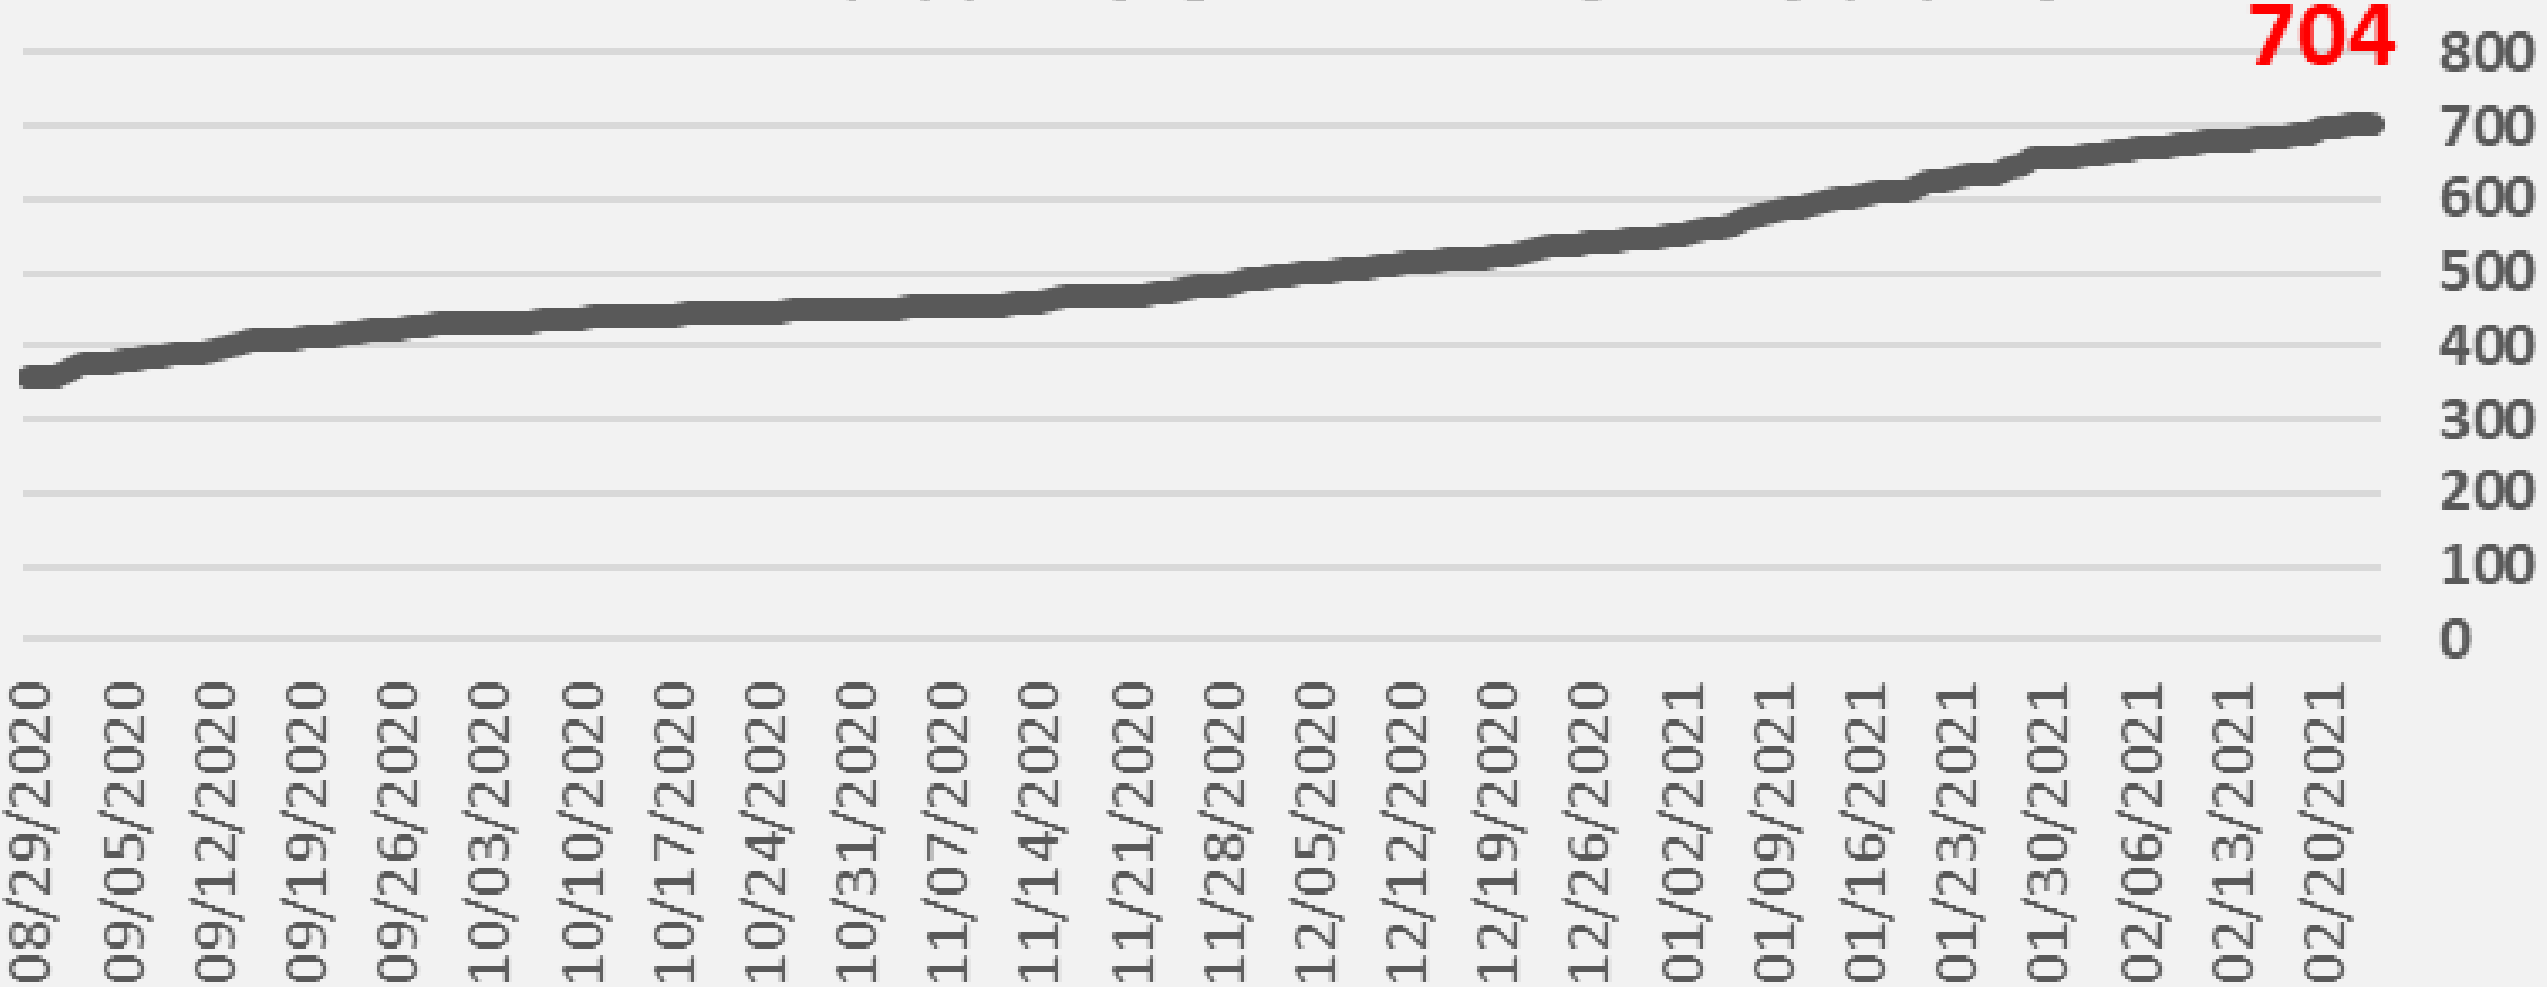

Nueces County Total COVID-19 Deaths