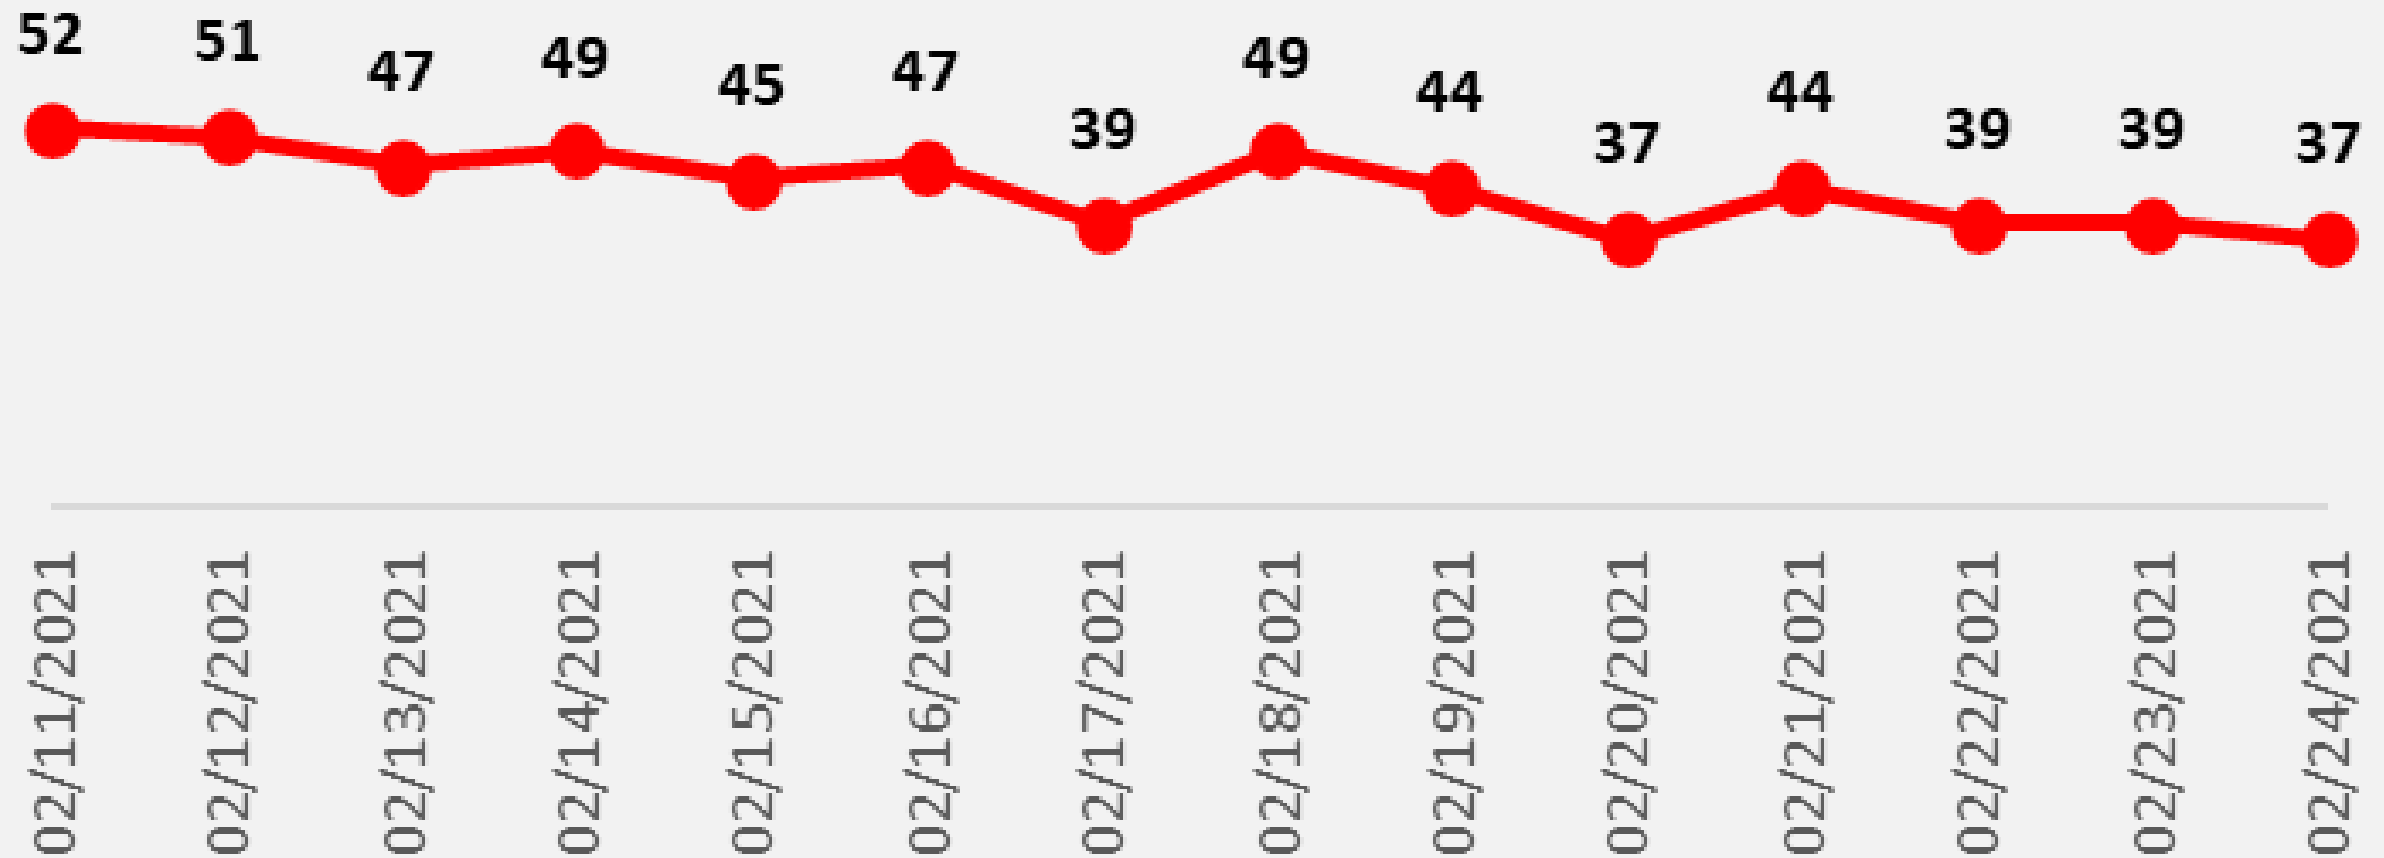

Corpus Christi Hospitals Daily COVID-19 ICU Patients