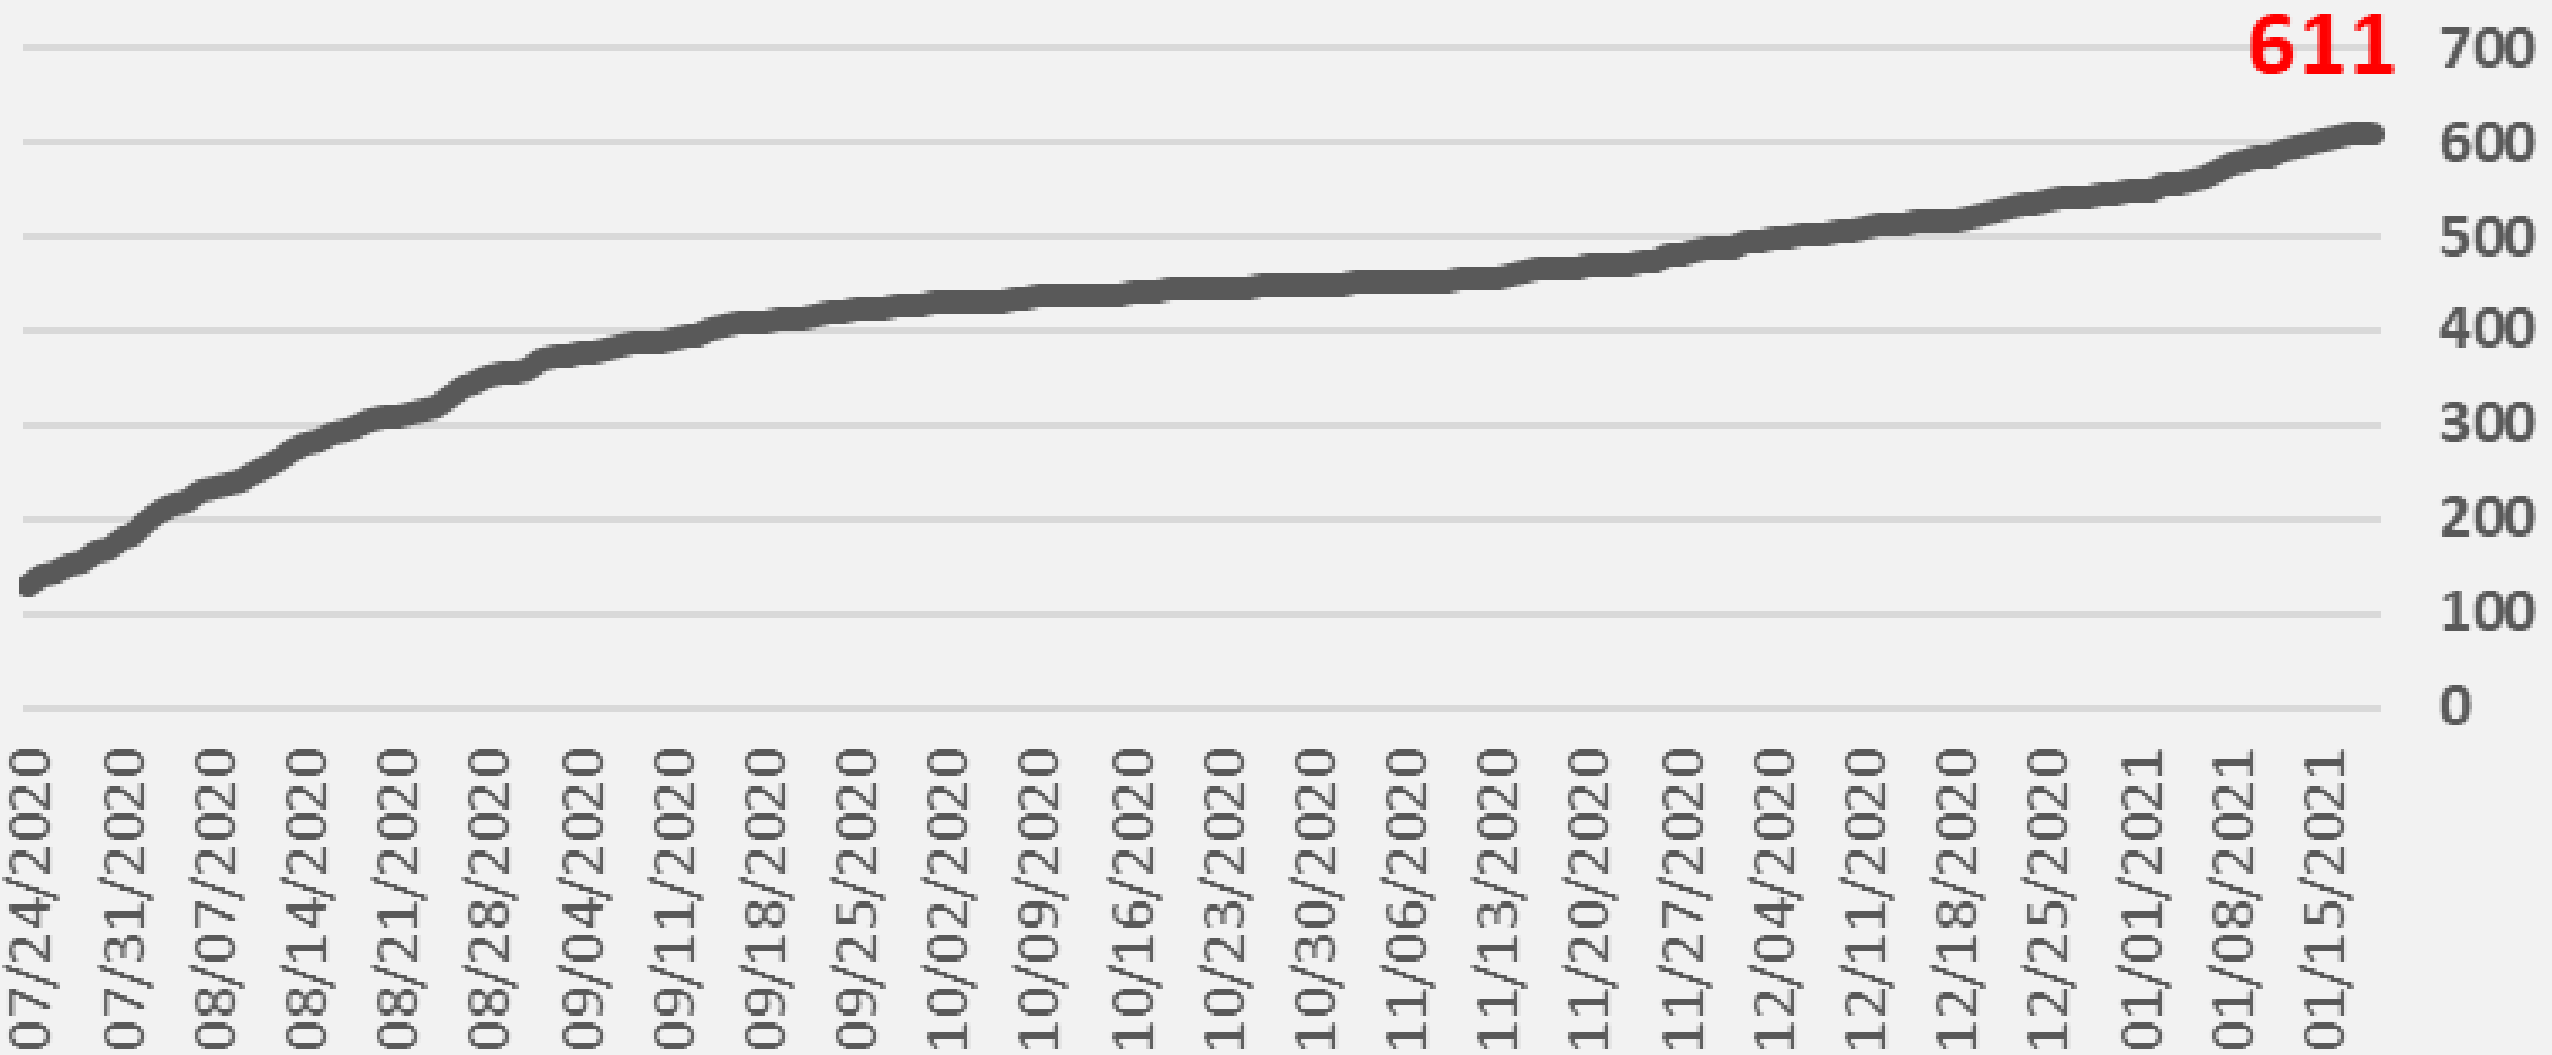

Nueces County Total COVID-19 Deaths