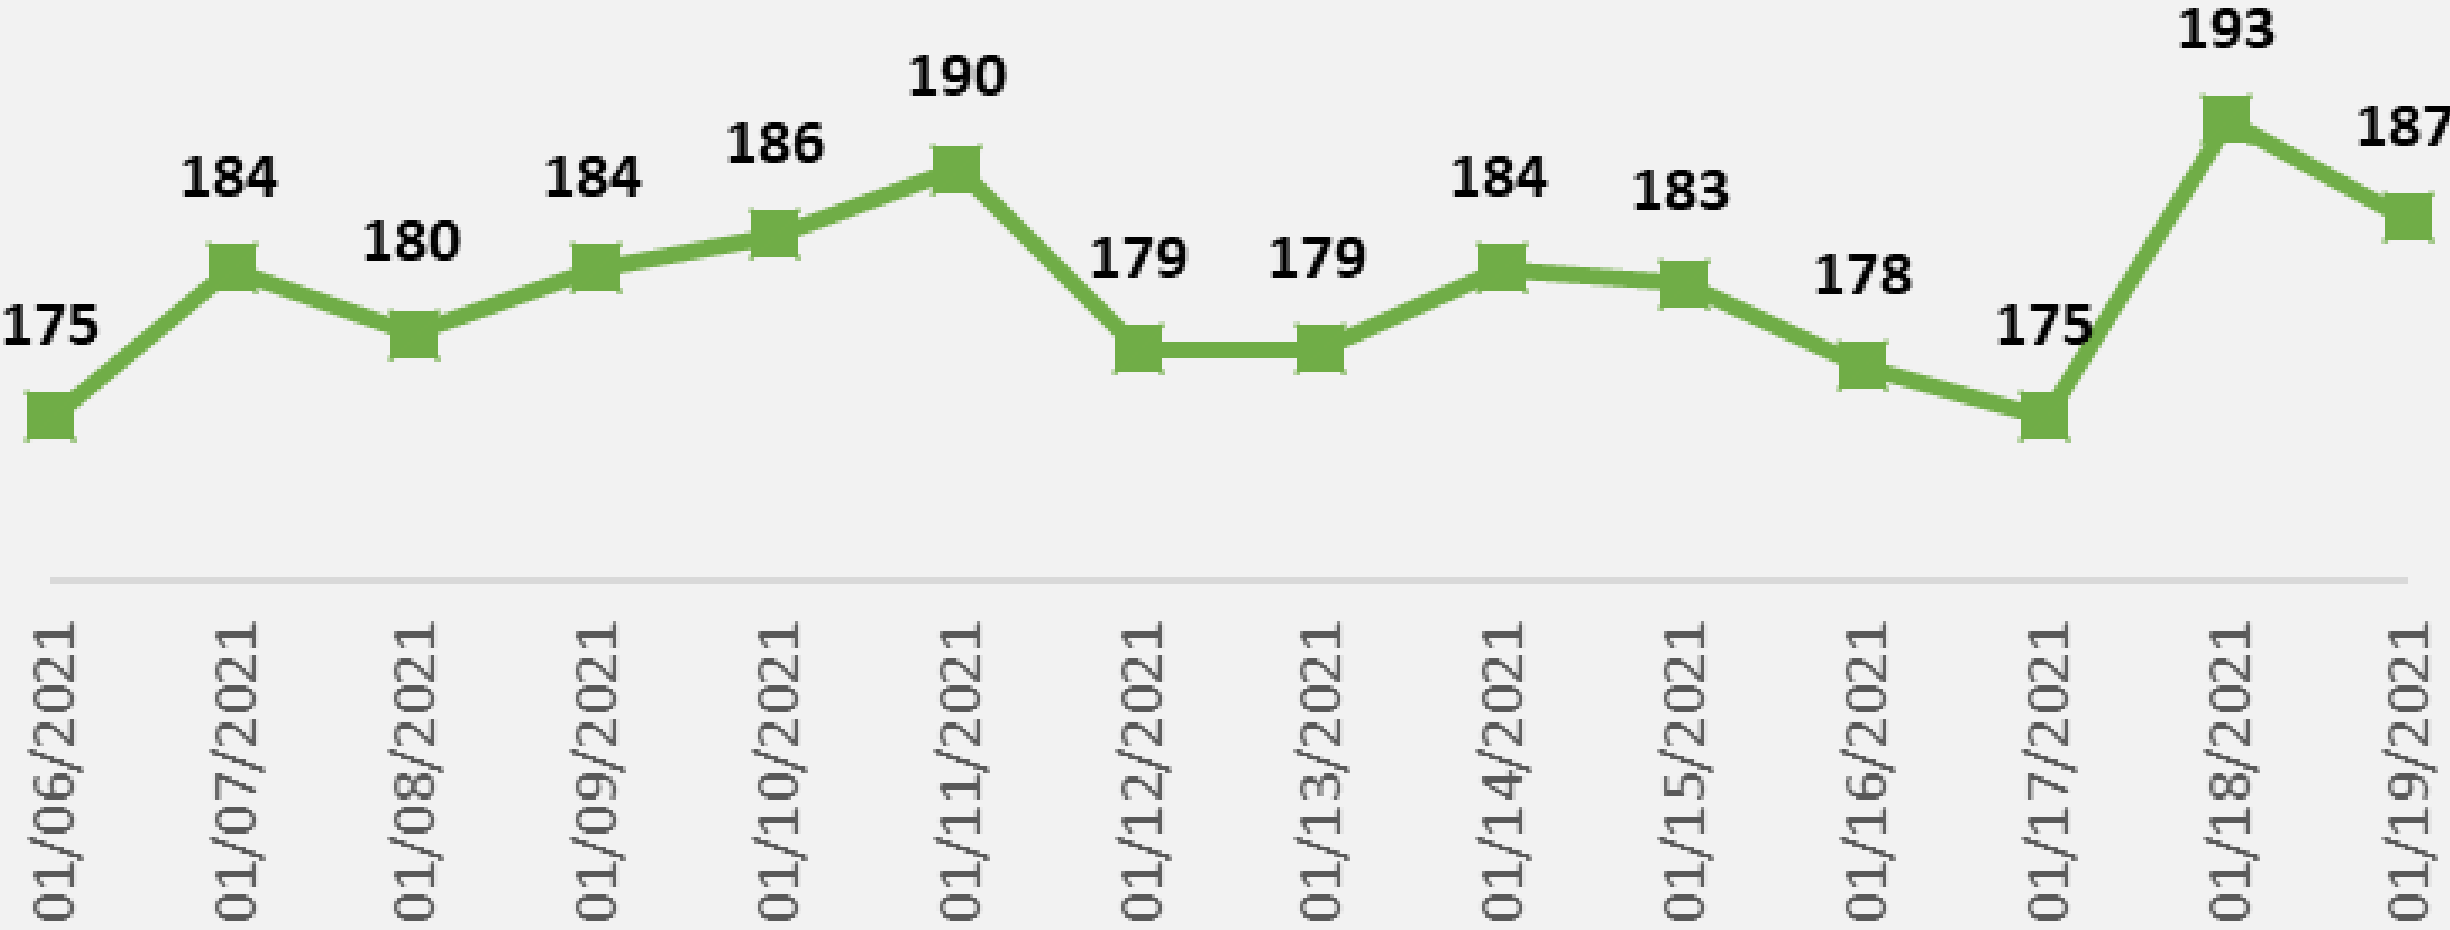

# Nueces County Daily COVID-19 Cases

# Nueces County COVID-19 Cases January 19, 2021

## Daily COVID-19 Hospitalized Patients