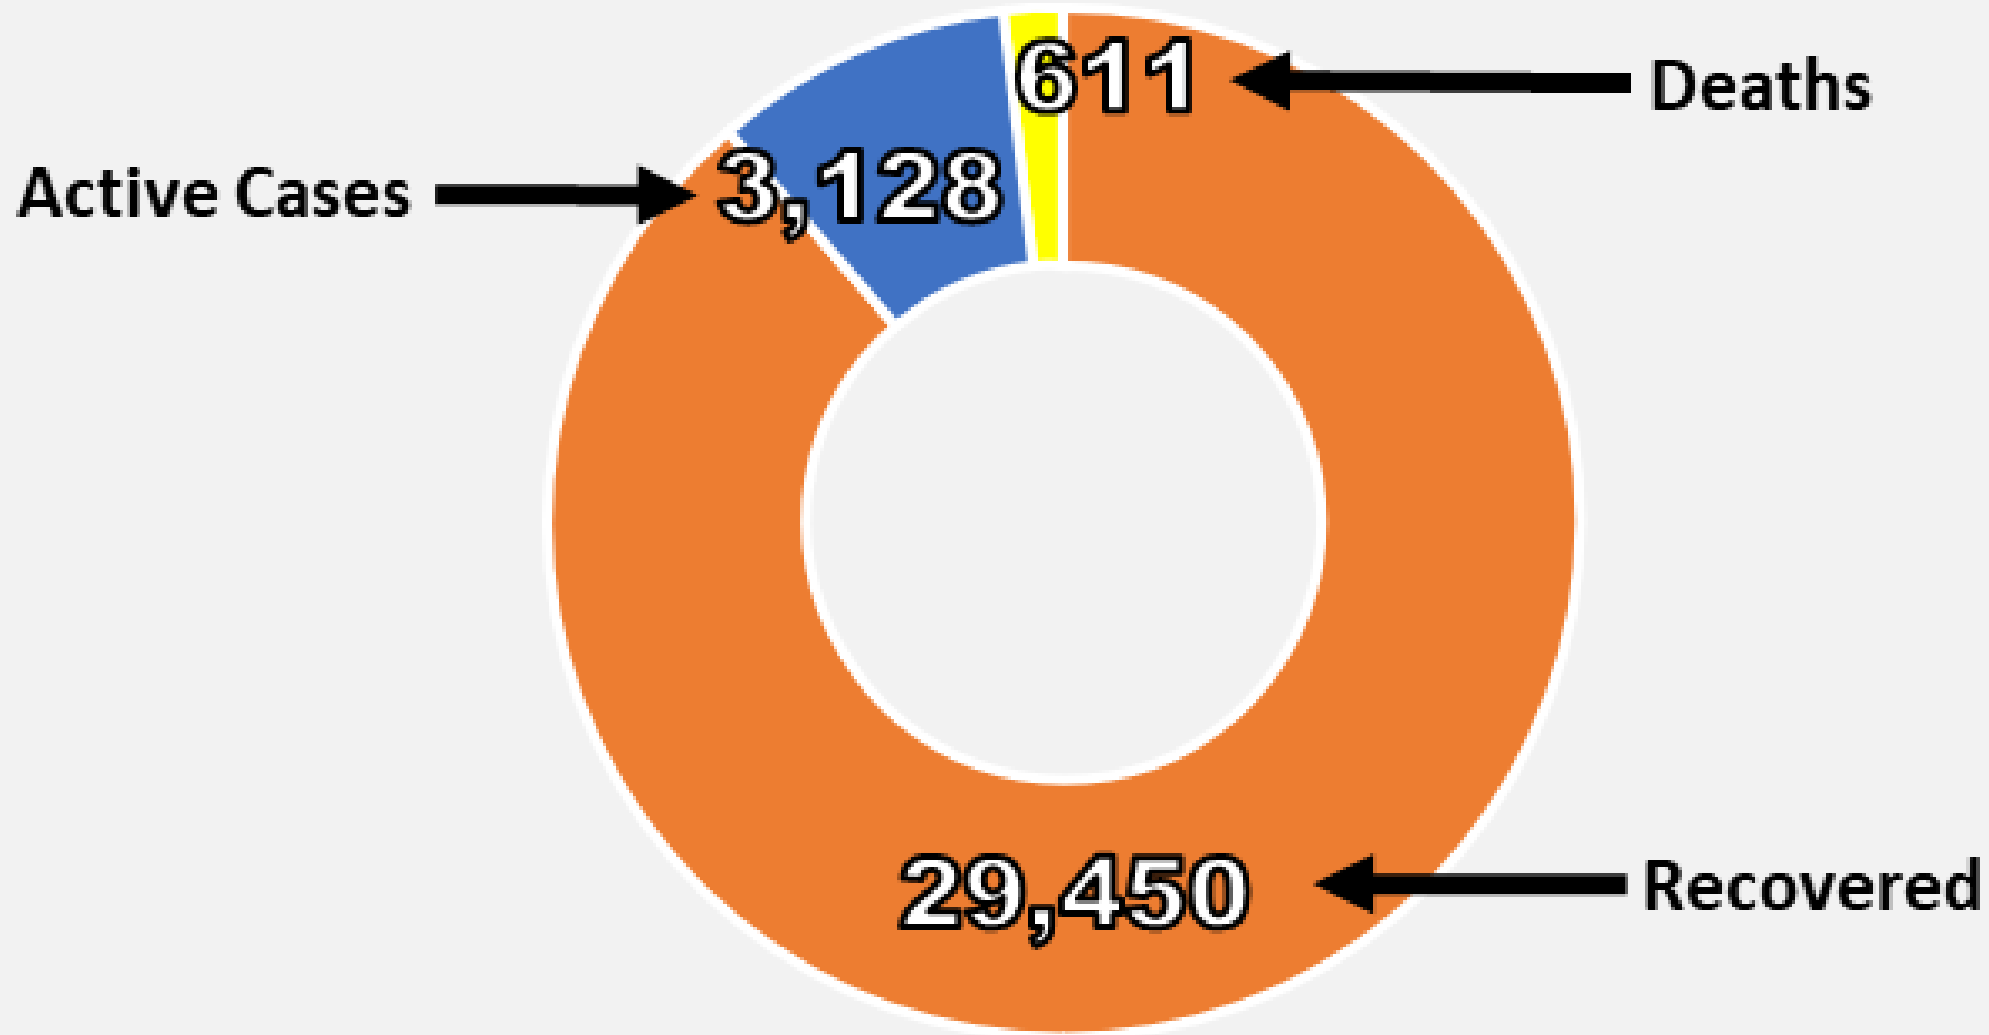

# Nueces County Daily COVID-19 Cases

# Nueces County COVID-19 Cases January 19, 2021

## Daily COVID-19 Hospitalized Patients

# Nueces County Daily COVID-19 Fatalities

Total Fatalities: 611