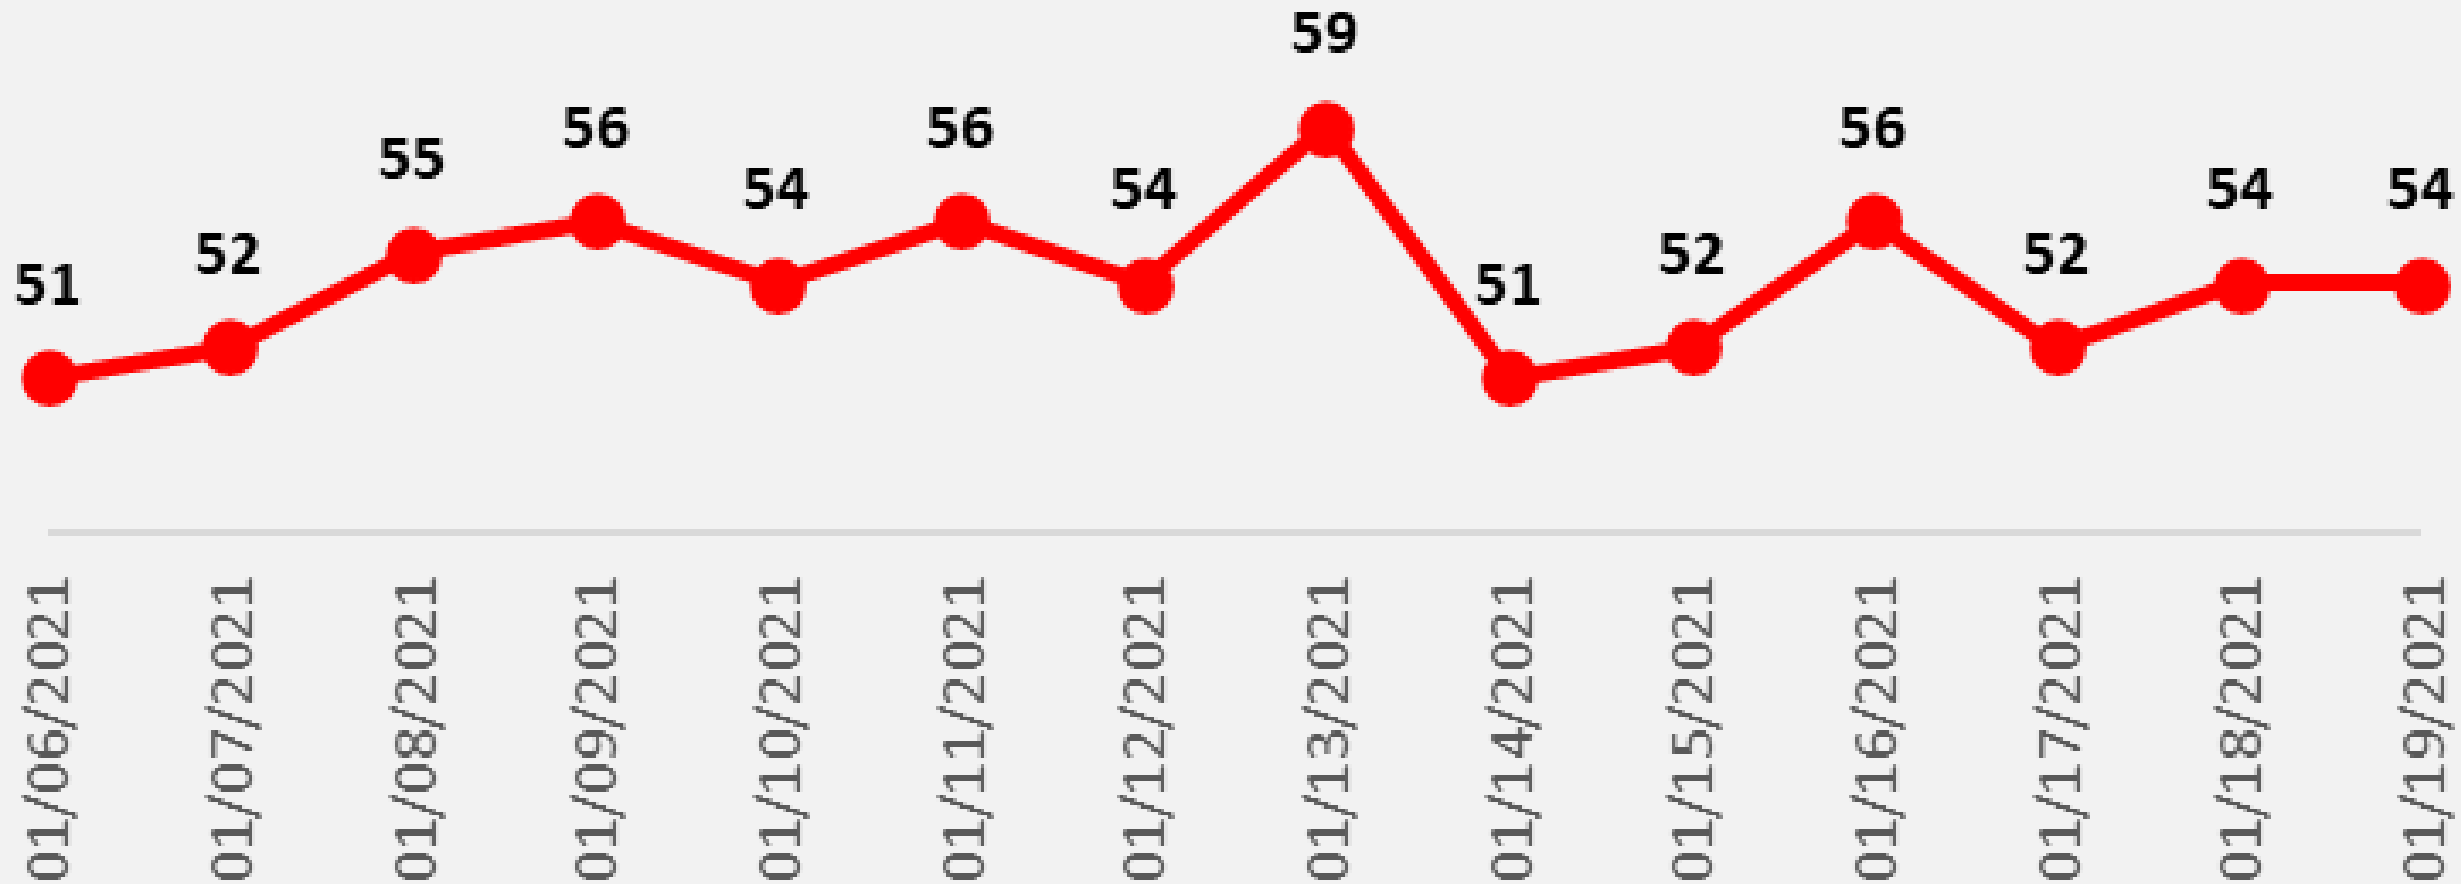

Corpus Christi Hospitals Daily COVID-19 ICU Patients