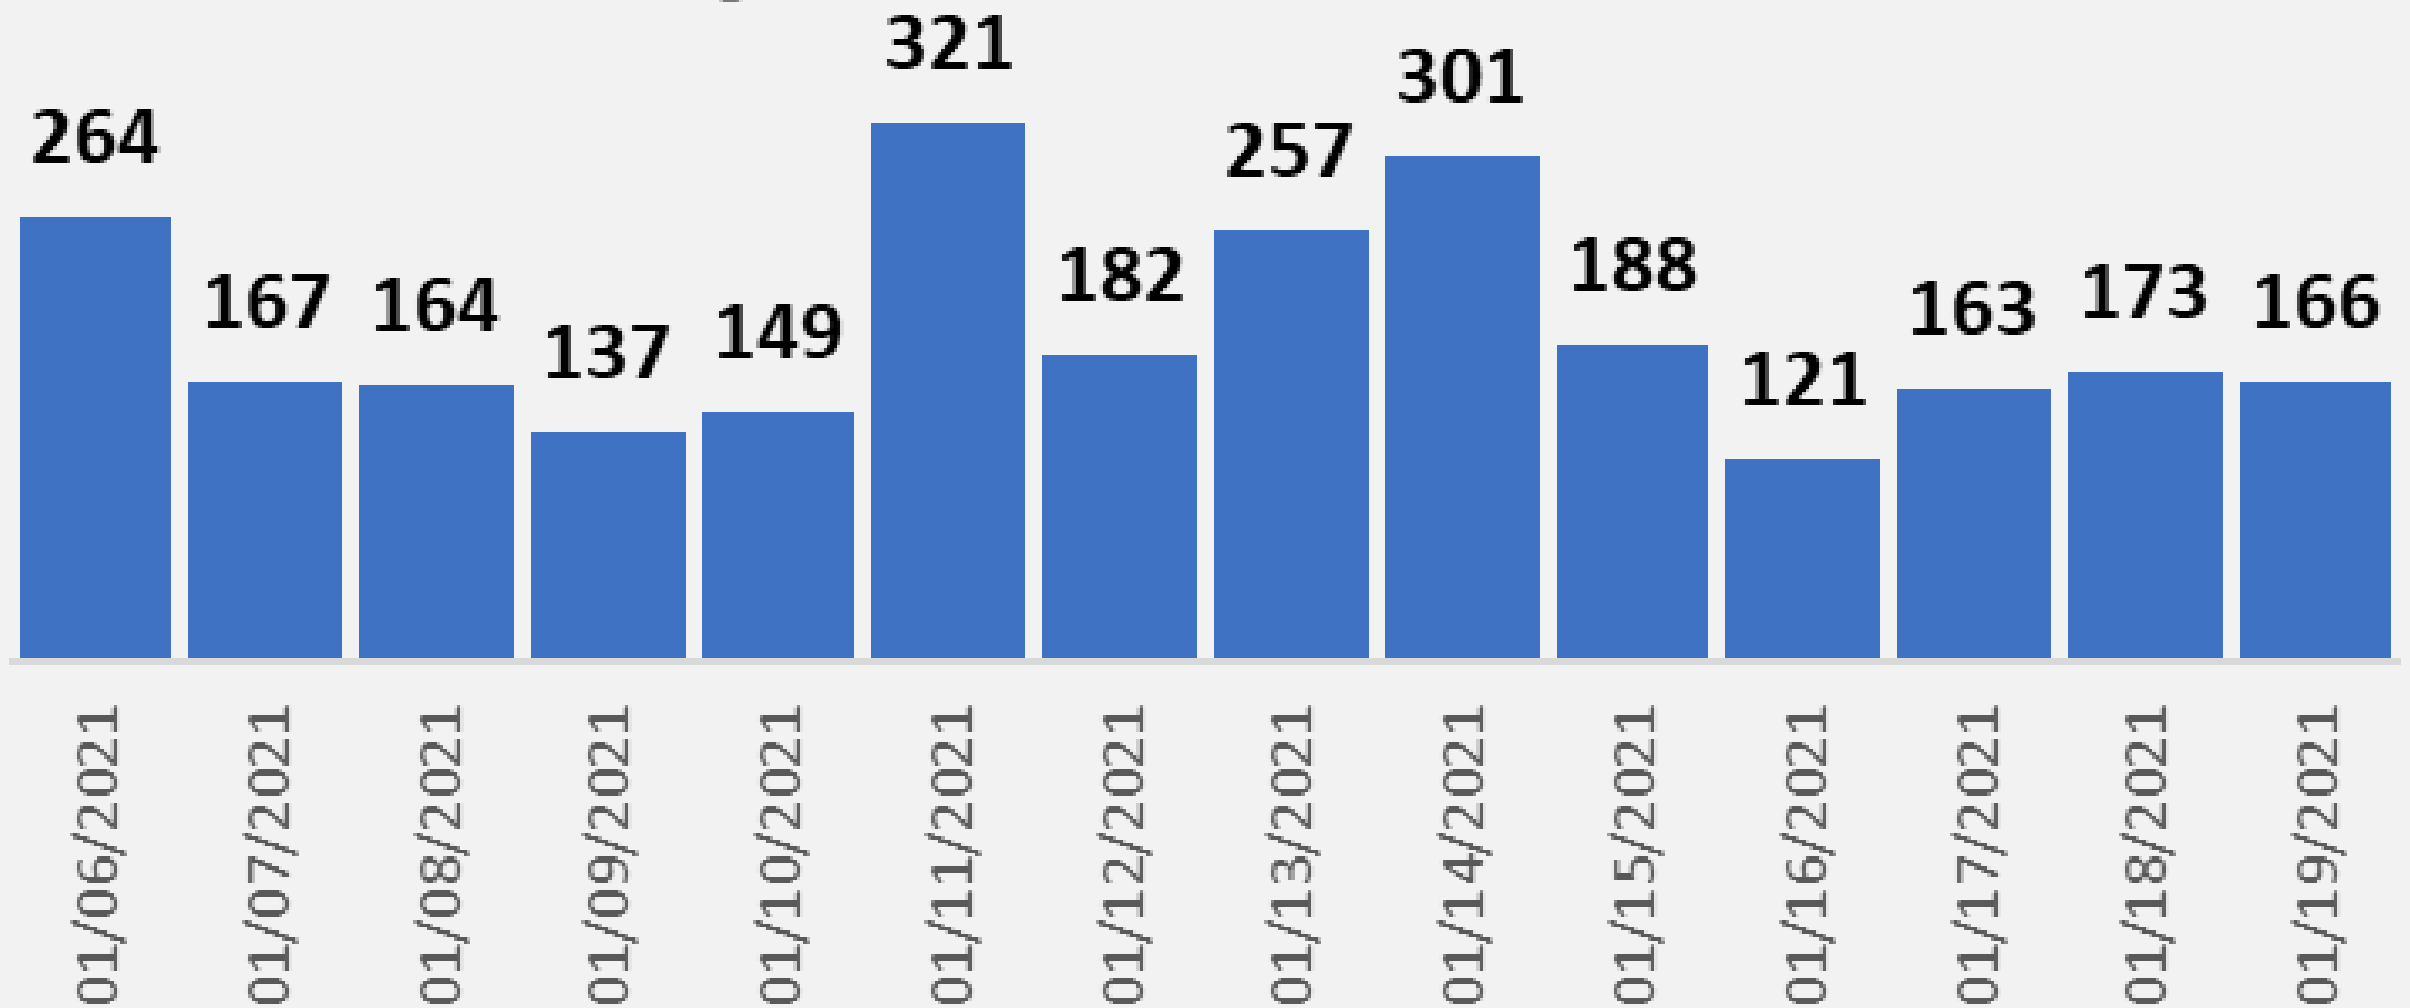

# Nueces County Daily COVID-19 Cases

# Nueces County COVID-19 Cases January 19, 2021

## Daily COVID-19 Hospitalized Patients

# Nueces County Daily COVID-19 Fatalities

Total Fatalities: 611