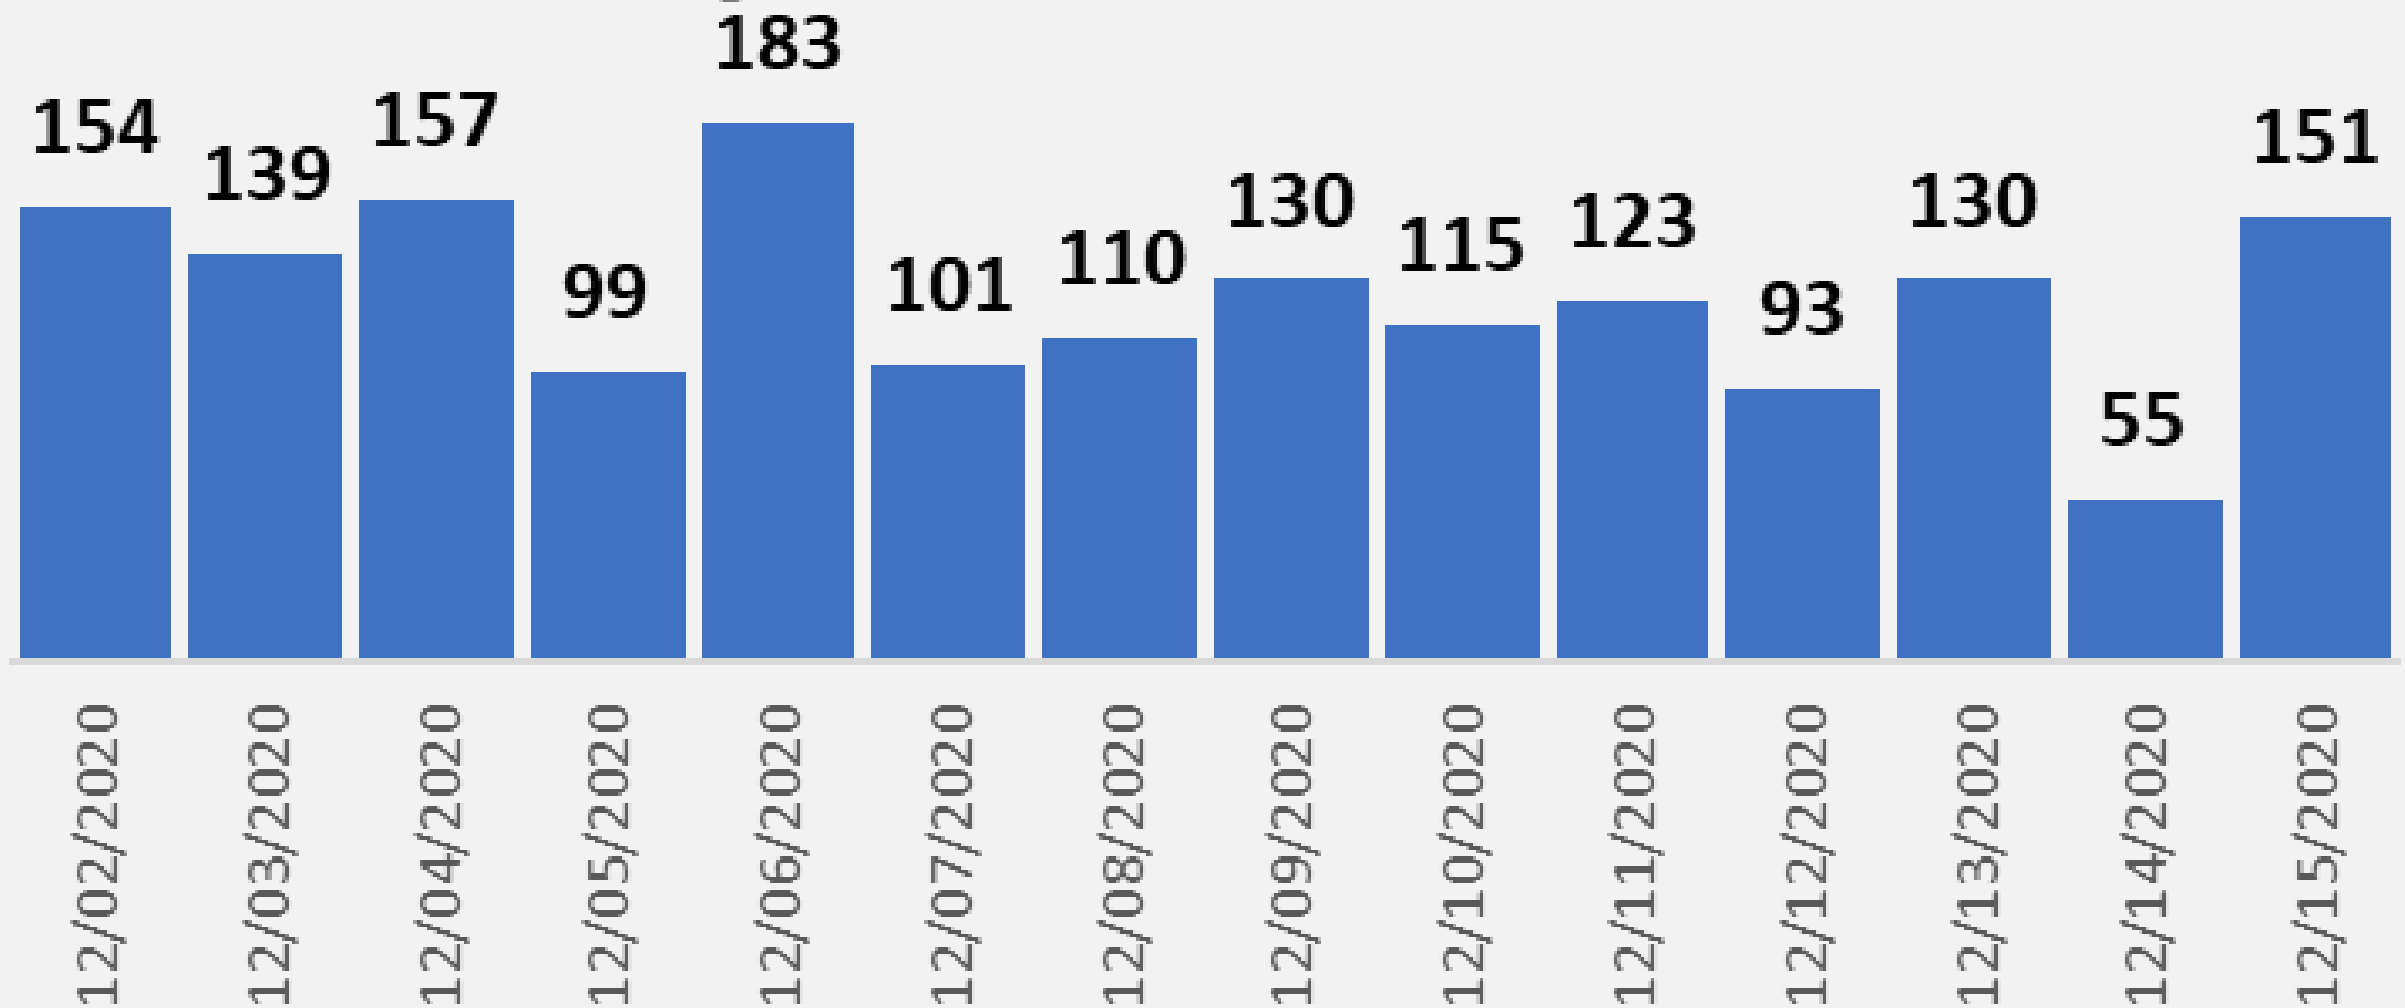

Nueces County Daily COVID-19 Cases

Nueces County COVID-19 Cases December 15, 2020

Corpus Christi Hospitals

Daily COVID-19 Hospitalized Patients

Corpus Christi Hospitals Daily COVID-19 ICU Patients

Nueces County Total COVID-19 Deaths

Nueces County Daily COVID-19 Fatalities

Total Fatalities: 517