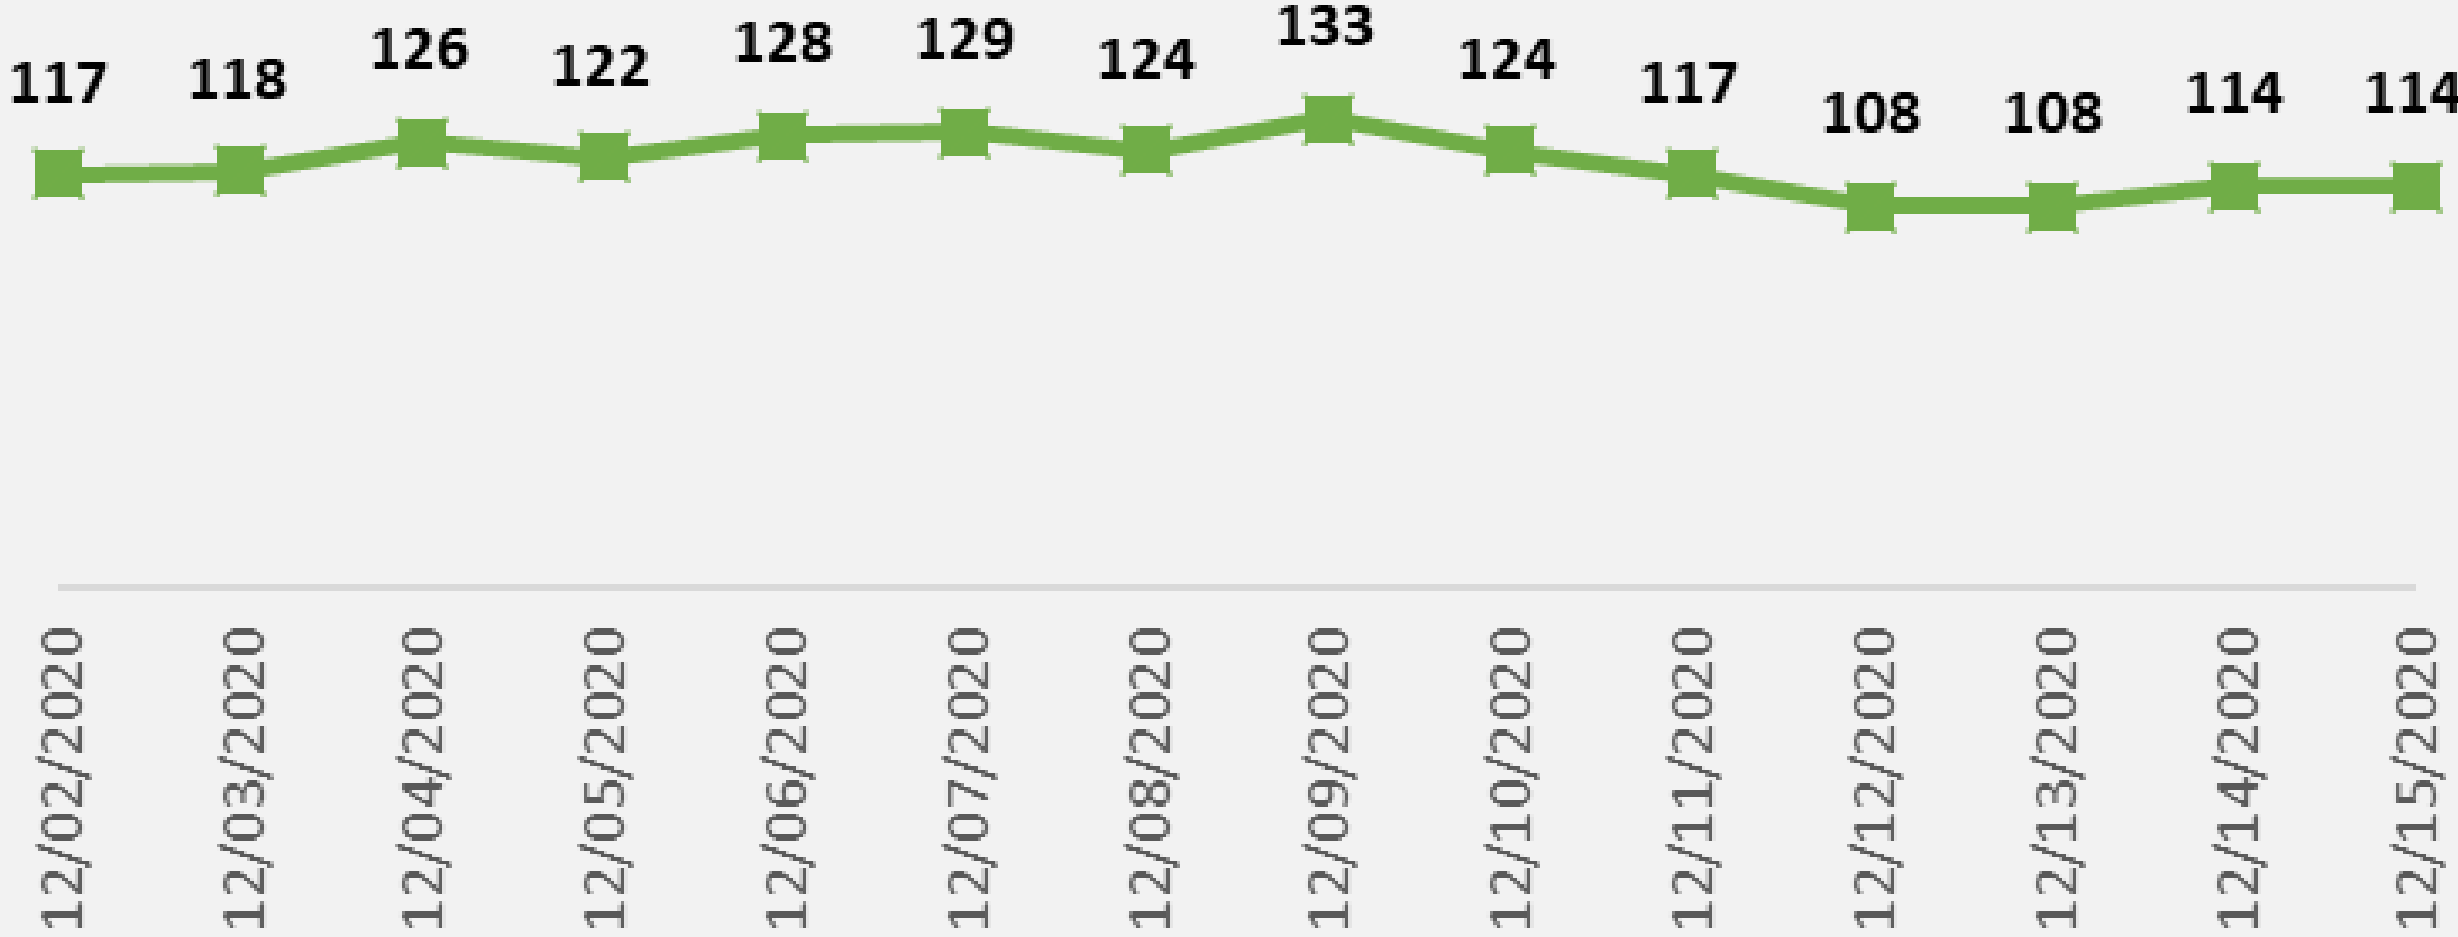

Nueces County Daily COVID-19 Cases

Nueces County COVID-19 Cases December 15, 2020

Corpus Christi Hospitals

Daily COVID-19 Hospitalized Patients

Corpus Christi Hospitals Daily COVID-19 ICU Patients

Nueces County Total COVID-19 Deaths

Nueces County Daily COVID-19 Fatalities

Total Fatalities: 517