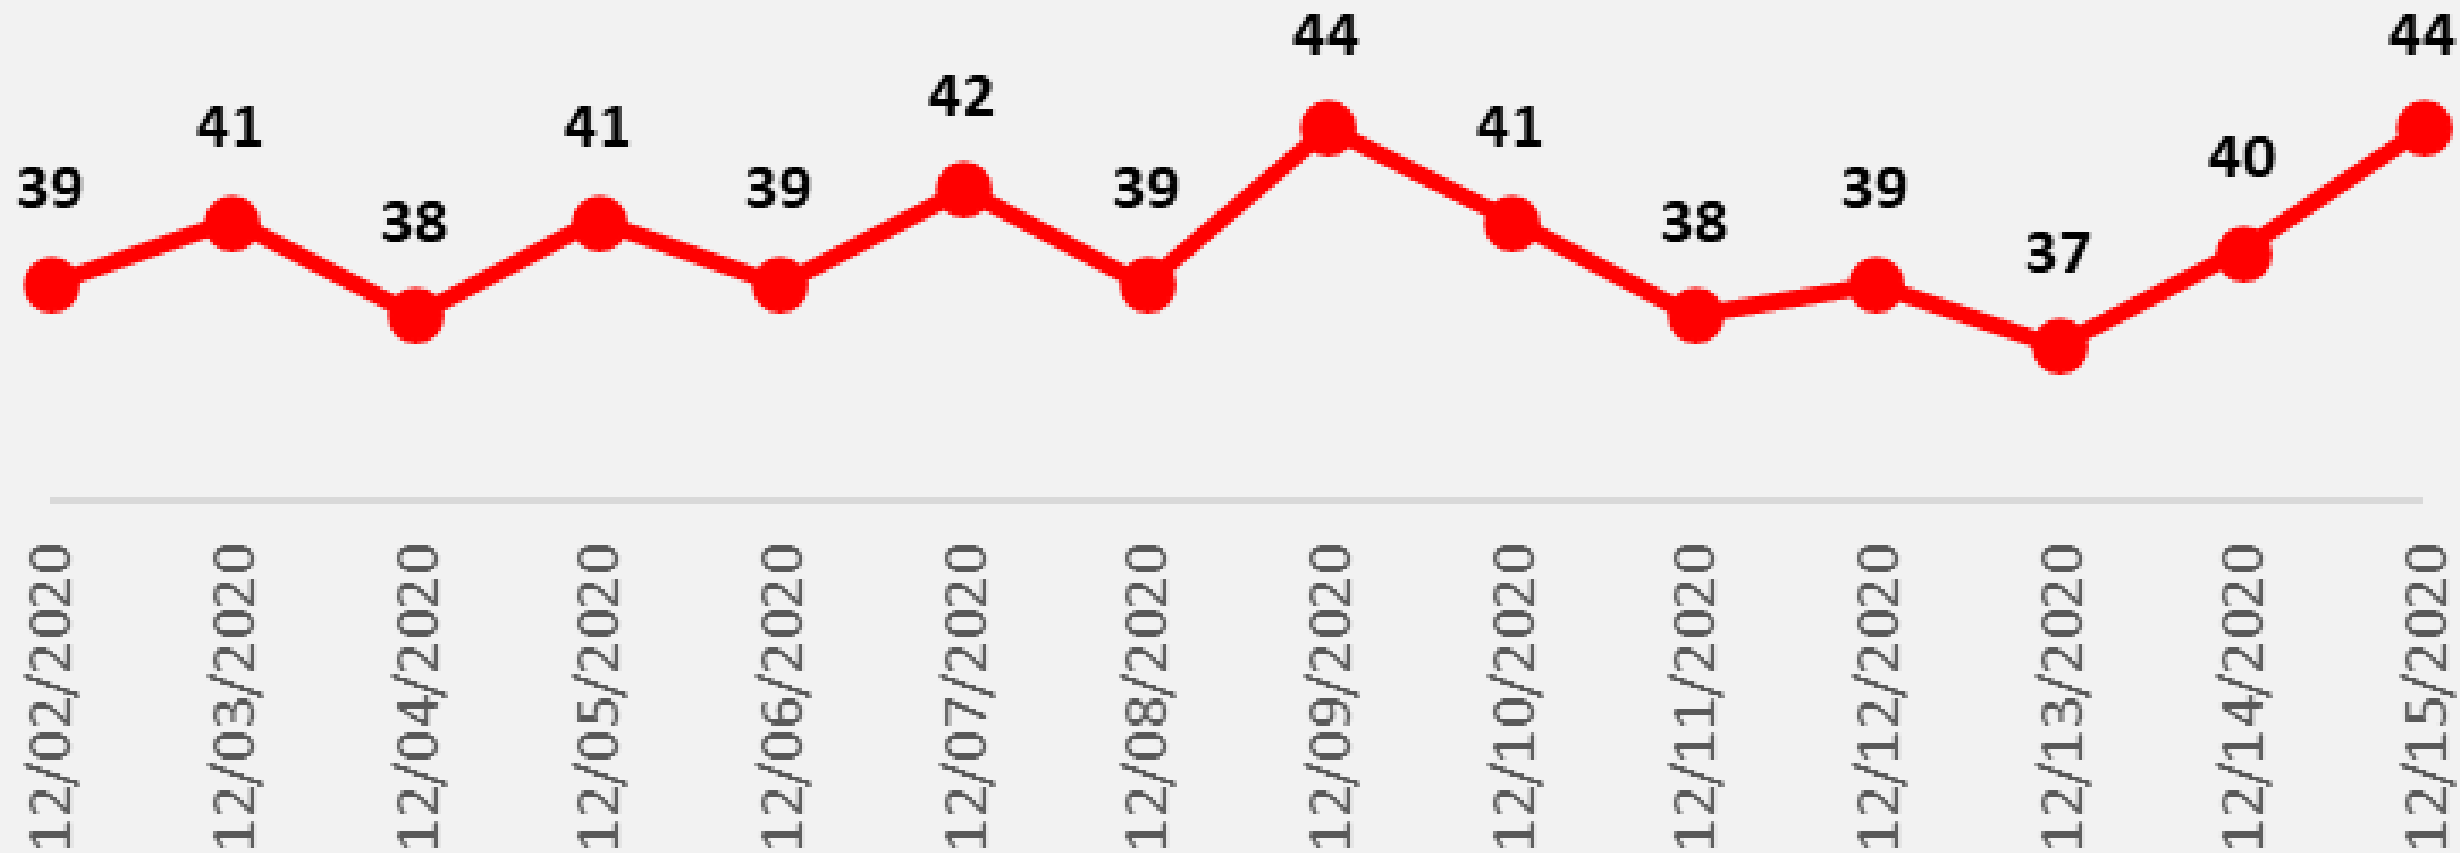

Nueces County Daily COVID-19 Cases

Nueces County COVID-19 Cases December 15, 2020

Corpus Christi Hospitals

Daily COVID-19 Hospitalized Patients

Corpus Christi Hospitals Daily COVID-19 ICU Patients

Nueces County Total COVID-19 Deaths

Nueces County Daily COVID-19 Fatalities

Total Fatalities: 517