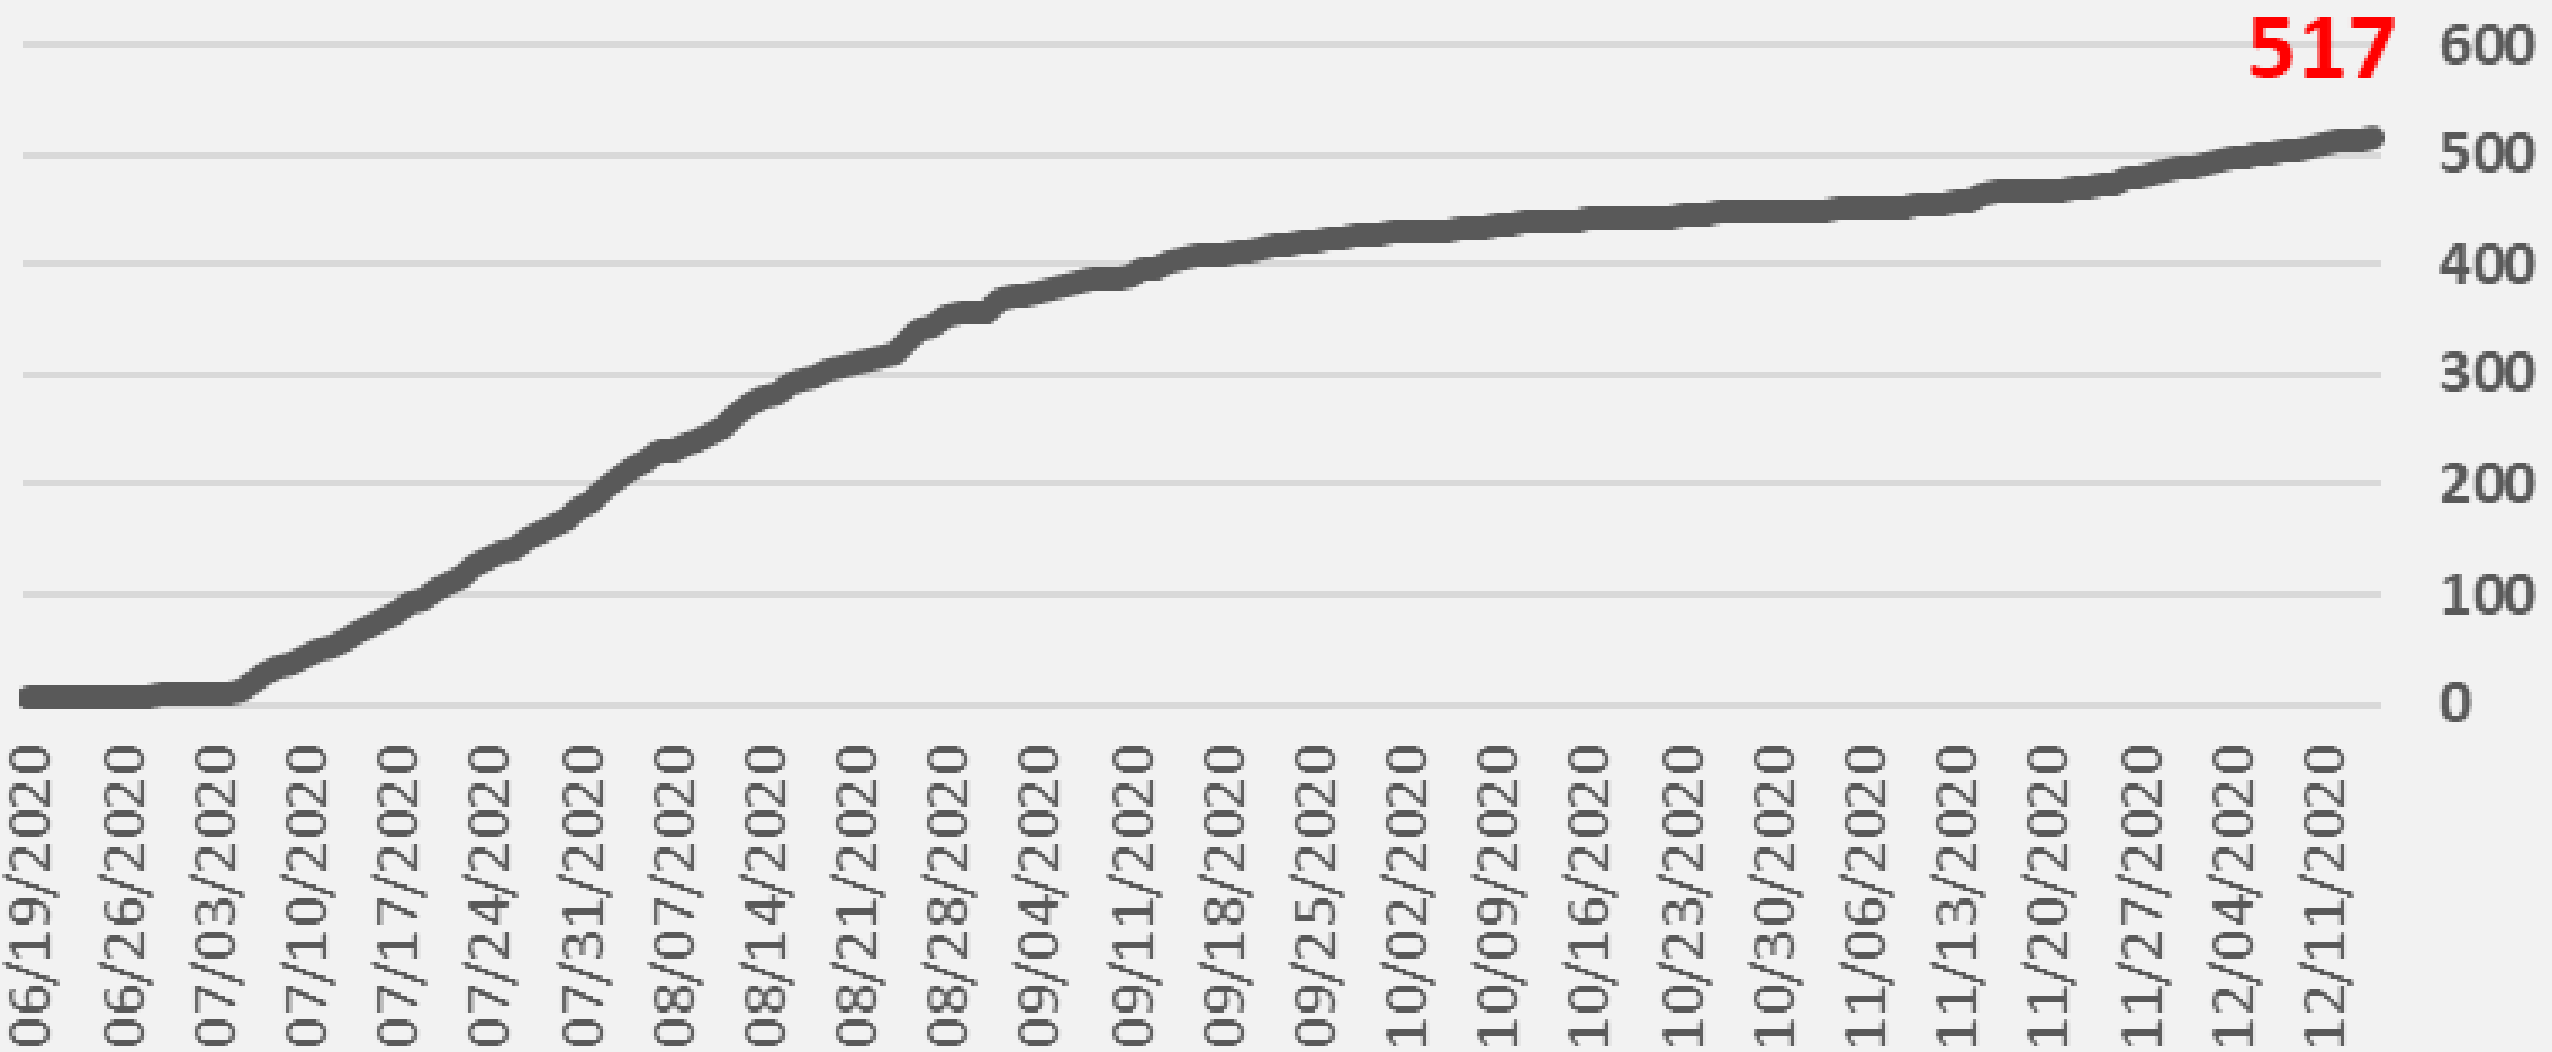

Nueces County Daily COVID-19 Cases

Nueces County COVID-19 Cases December 15, 2020

Corpus Christi Hospitals

Daily COVID-19 Hospitalized Patients

Corpus Christi Hospitals Daily COVID-19 ICU Patients

Nueces County Total COVID-19 Deaths

Nueces County Daily COVID-19 Fatalities

Total Fatalities: 517