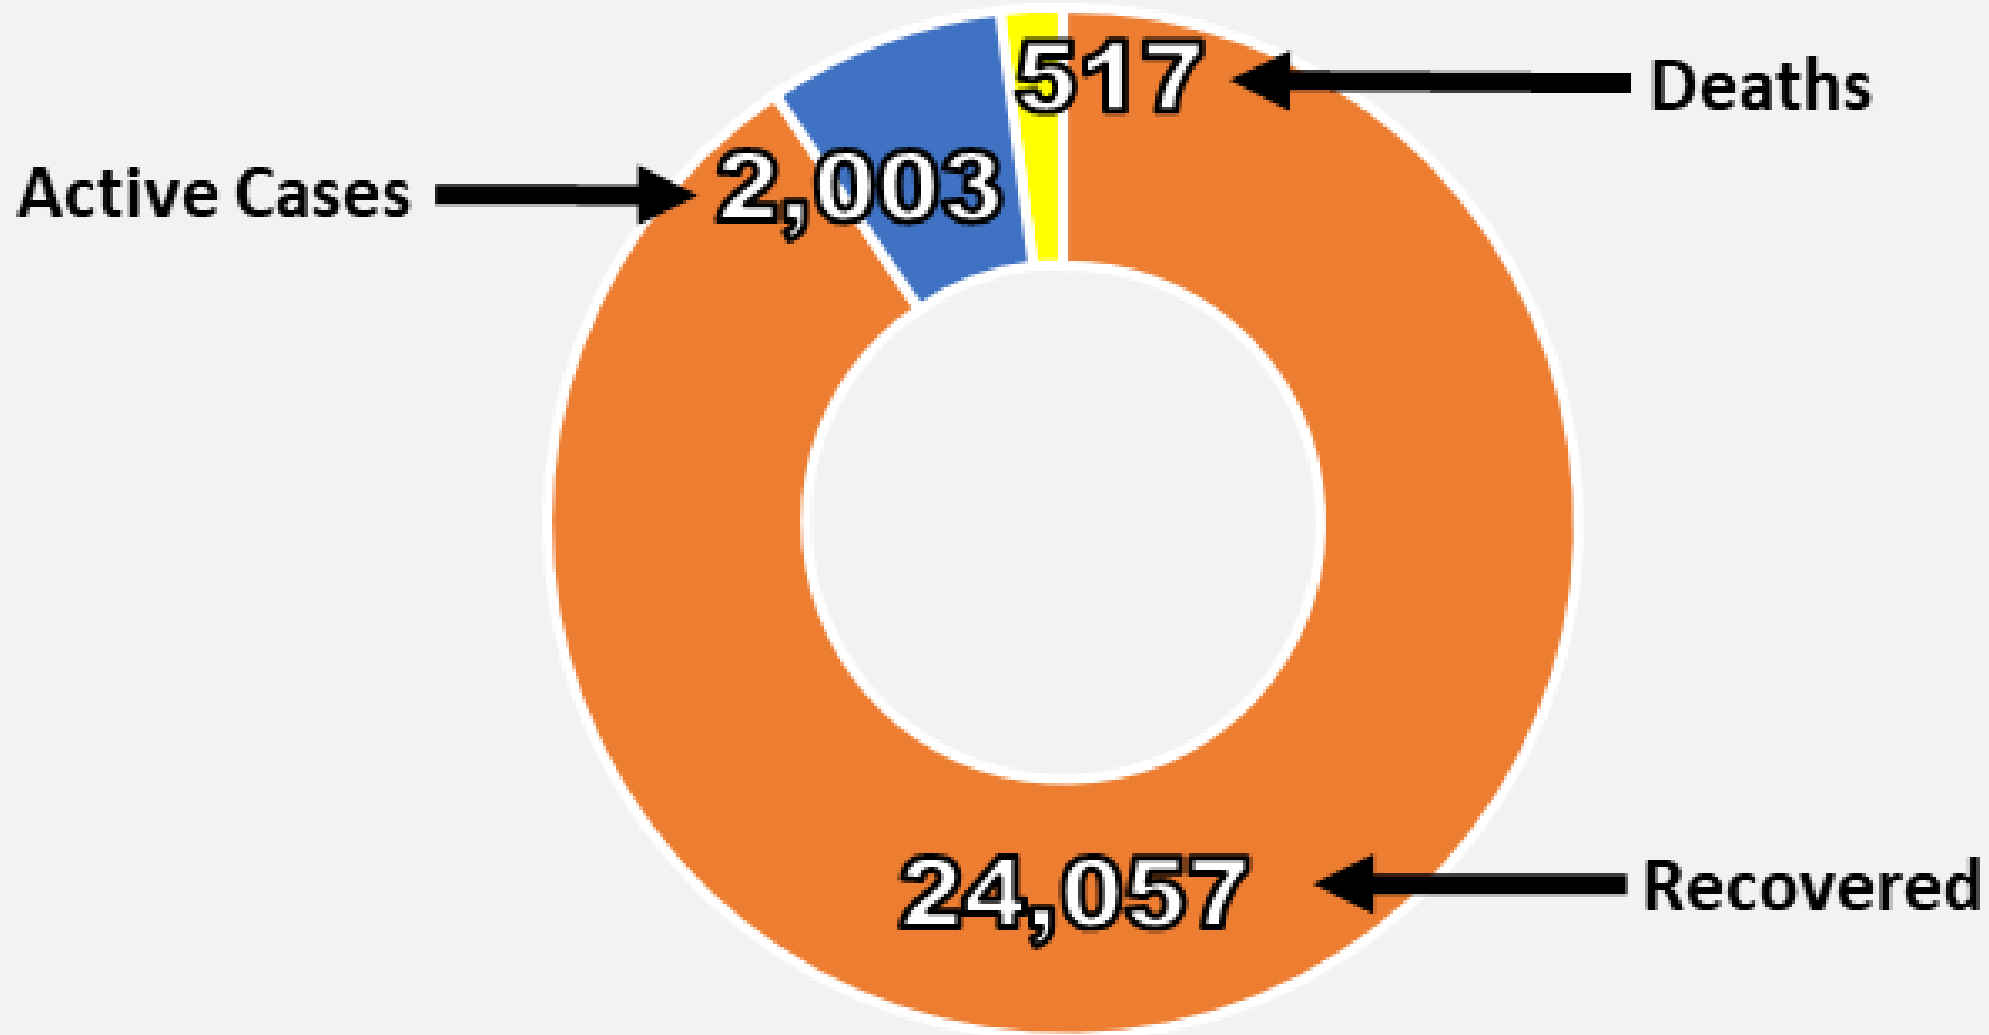

Nueces County Daily COVID-19 Cases

Nueces County COVID-19 Cases December 15, 2020

Corpus Christi Hospitals

Daily COVID-19 Hospitalized Patients

Corpus Christi Hospitals Daily COVID-19 ICU Patients

Nueces County Total COVID-19 Deaths

Nueces County Daily COVID-19 Fatalities

Total Fatalities: 517