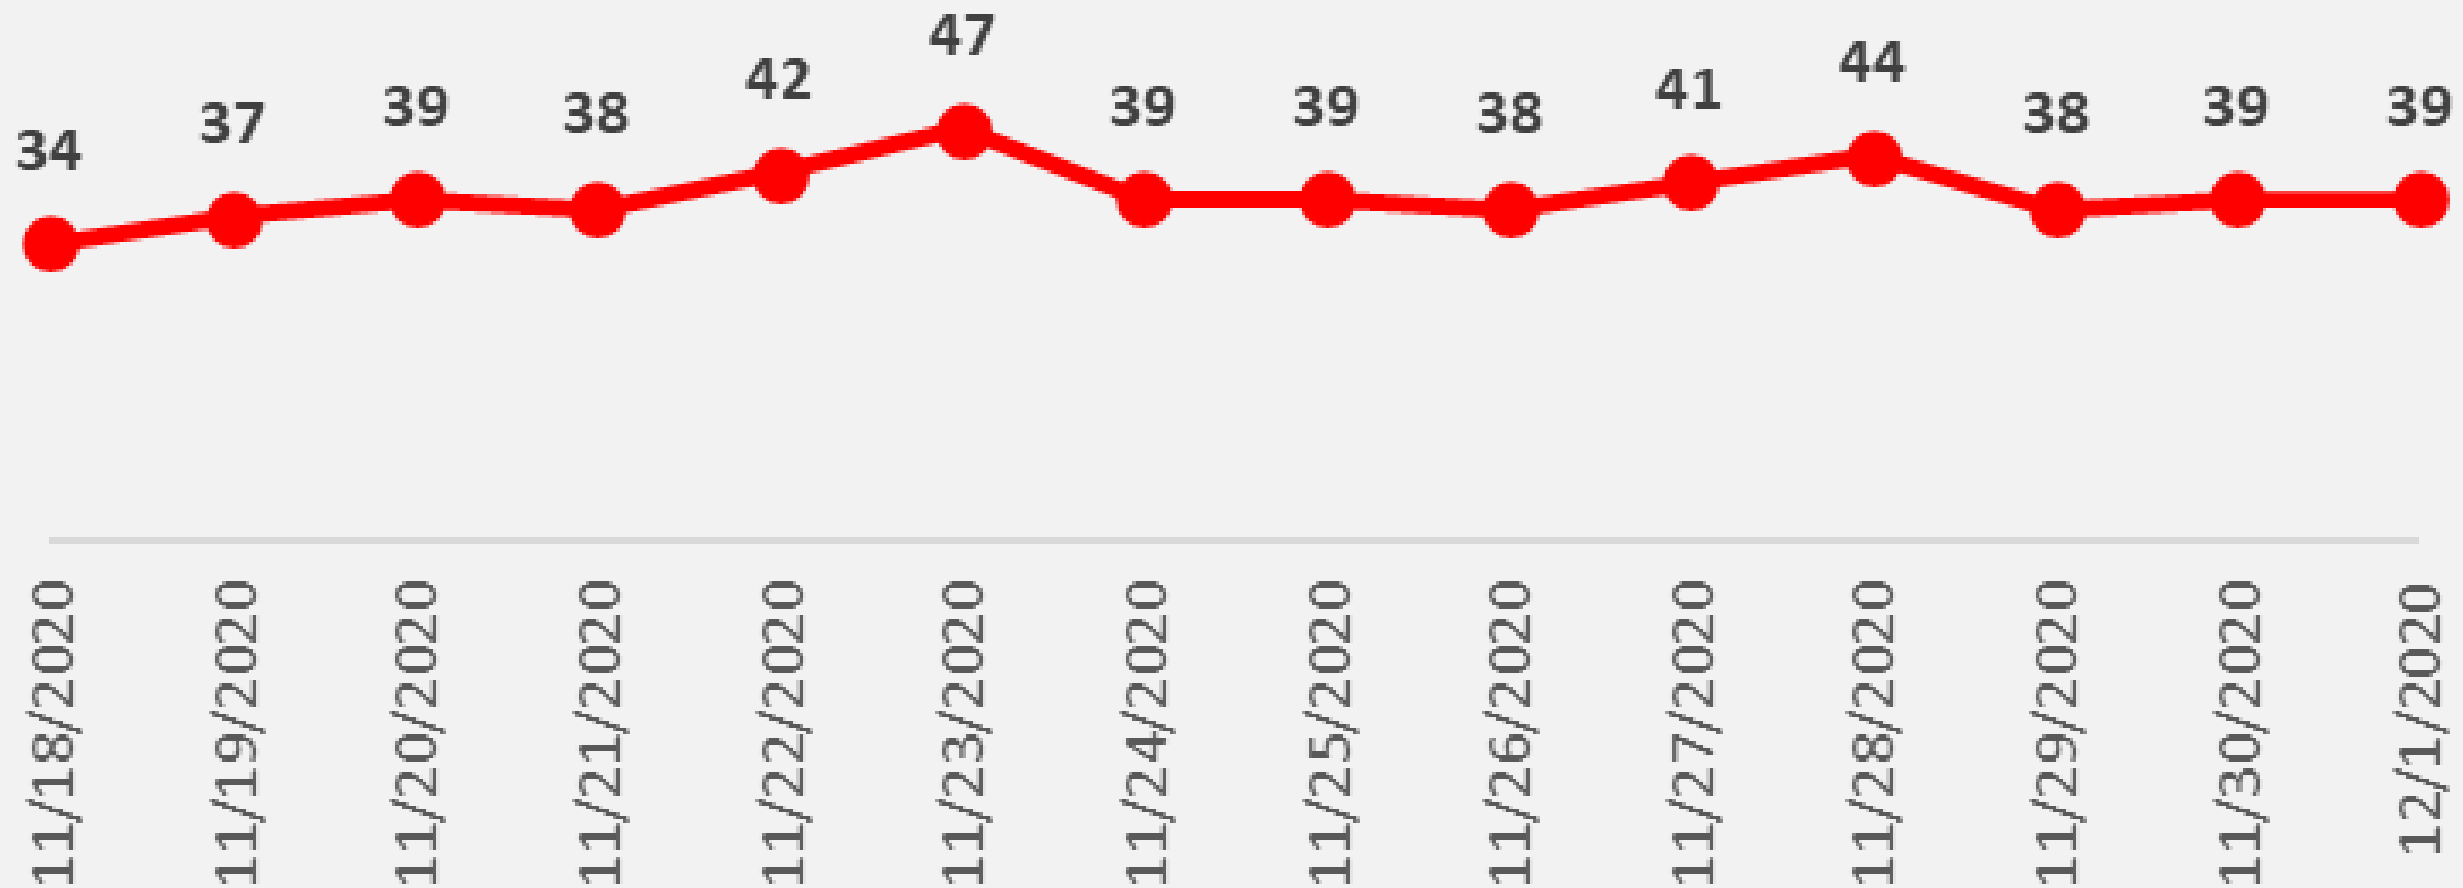

Corpus Christi Hospitals Daily COVID-19 ICU Patients