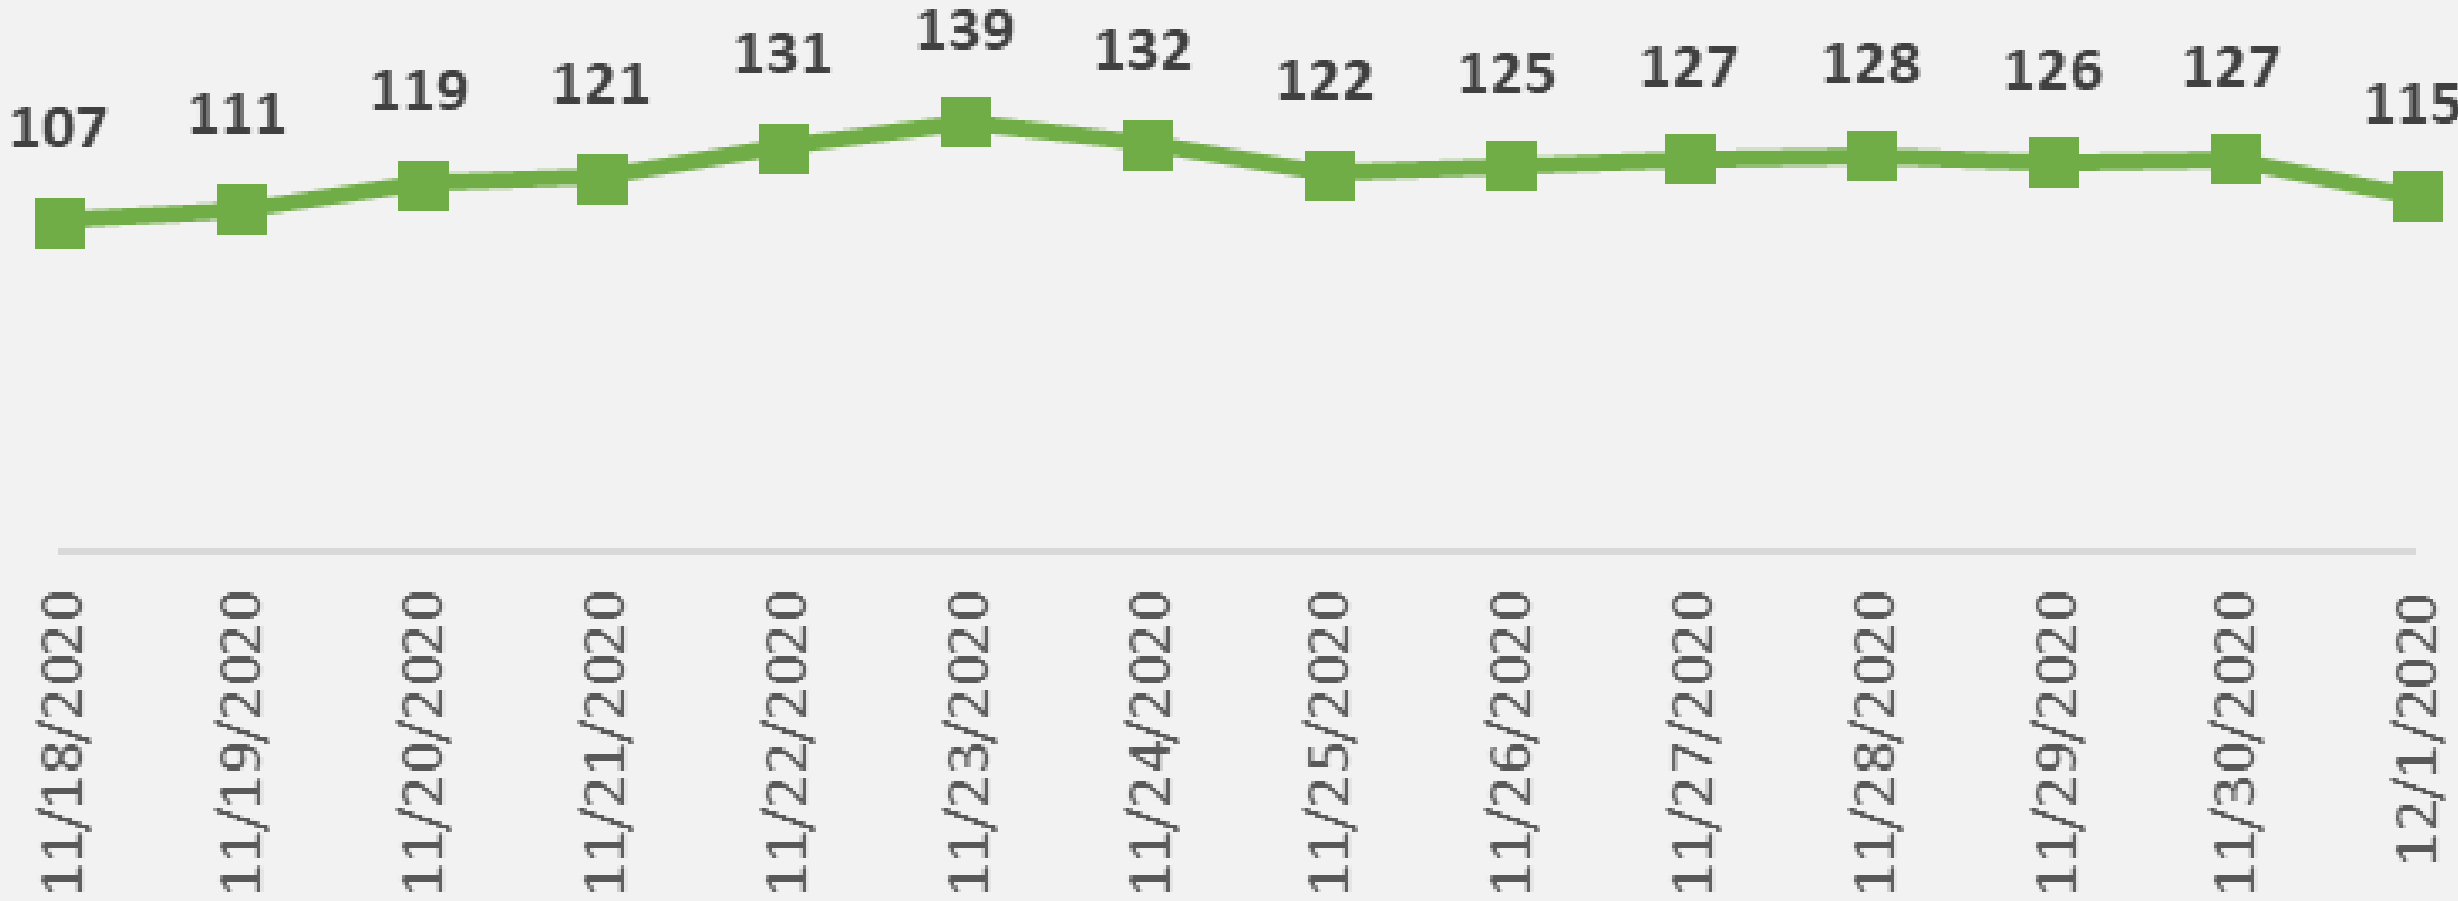

# Nueces County Daily COVID-19 Cases

# Nueces County COVID-19 Cases December 1, 2020

## Daily COVID-19 Hospitalized Patients