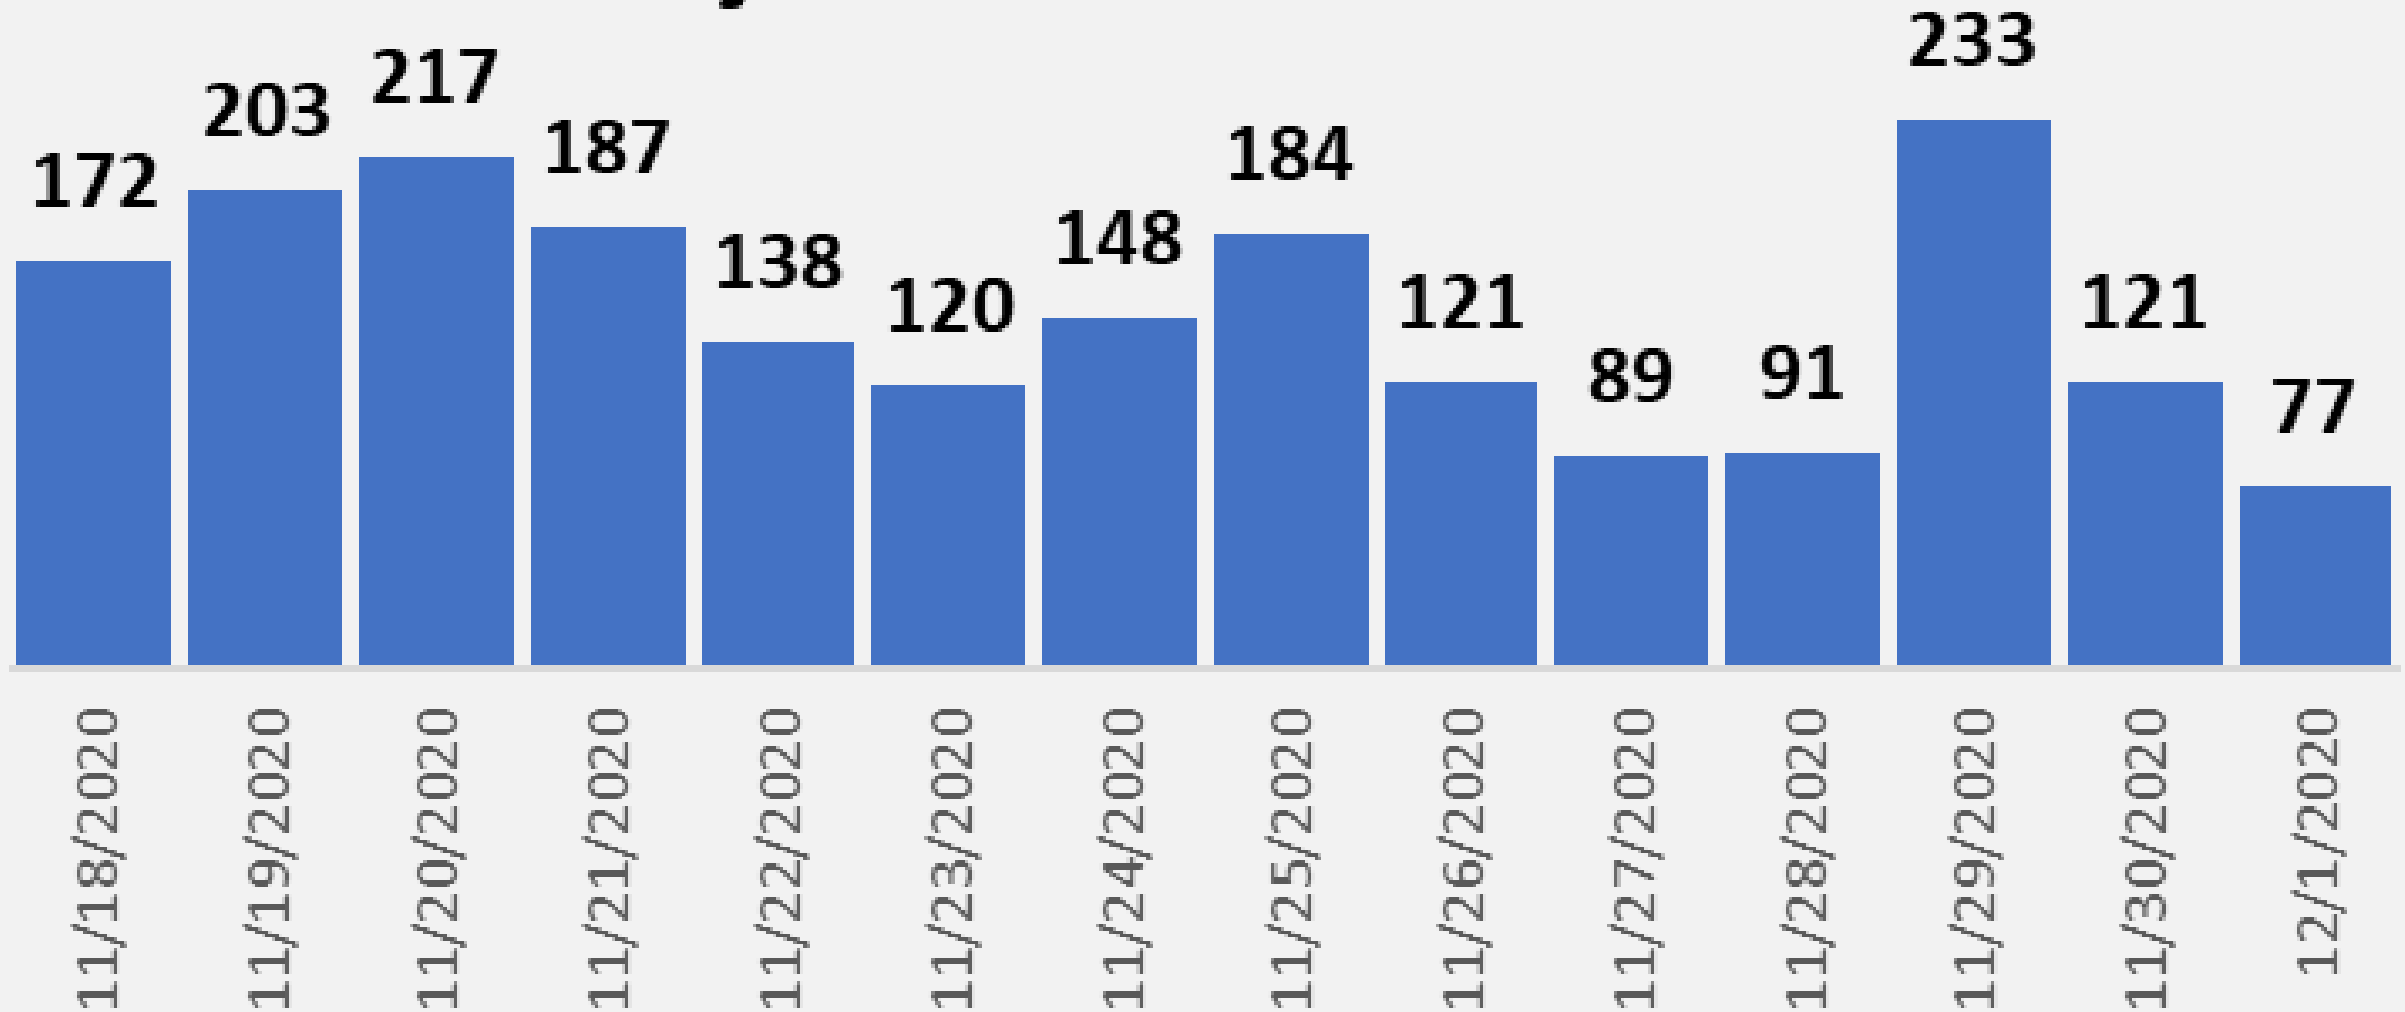

# Nueces County Daily COVID-19 Cases

# Nueces County COVID-19 Cases December 1, 2020

## Daily COVID-19 Hospitalized Patients