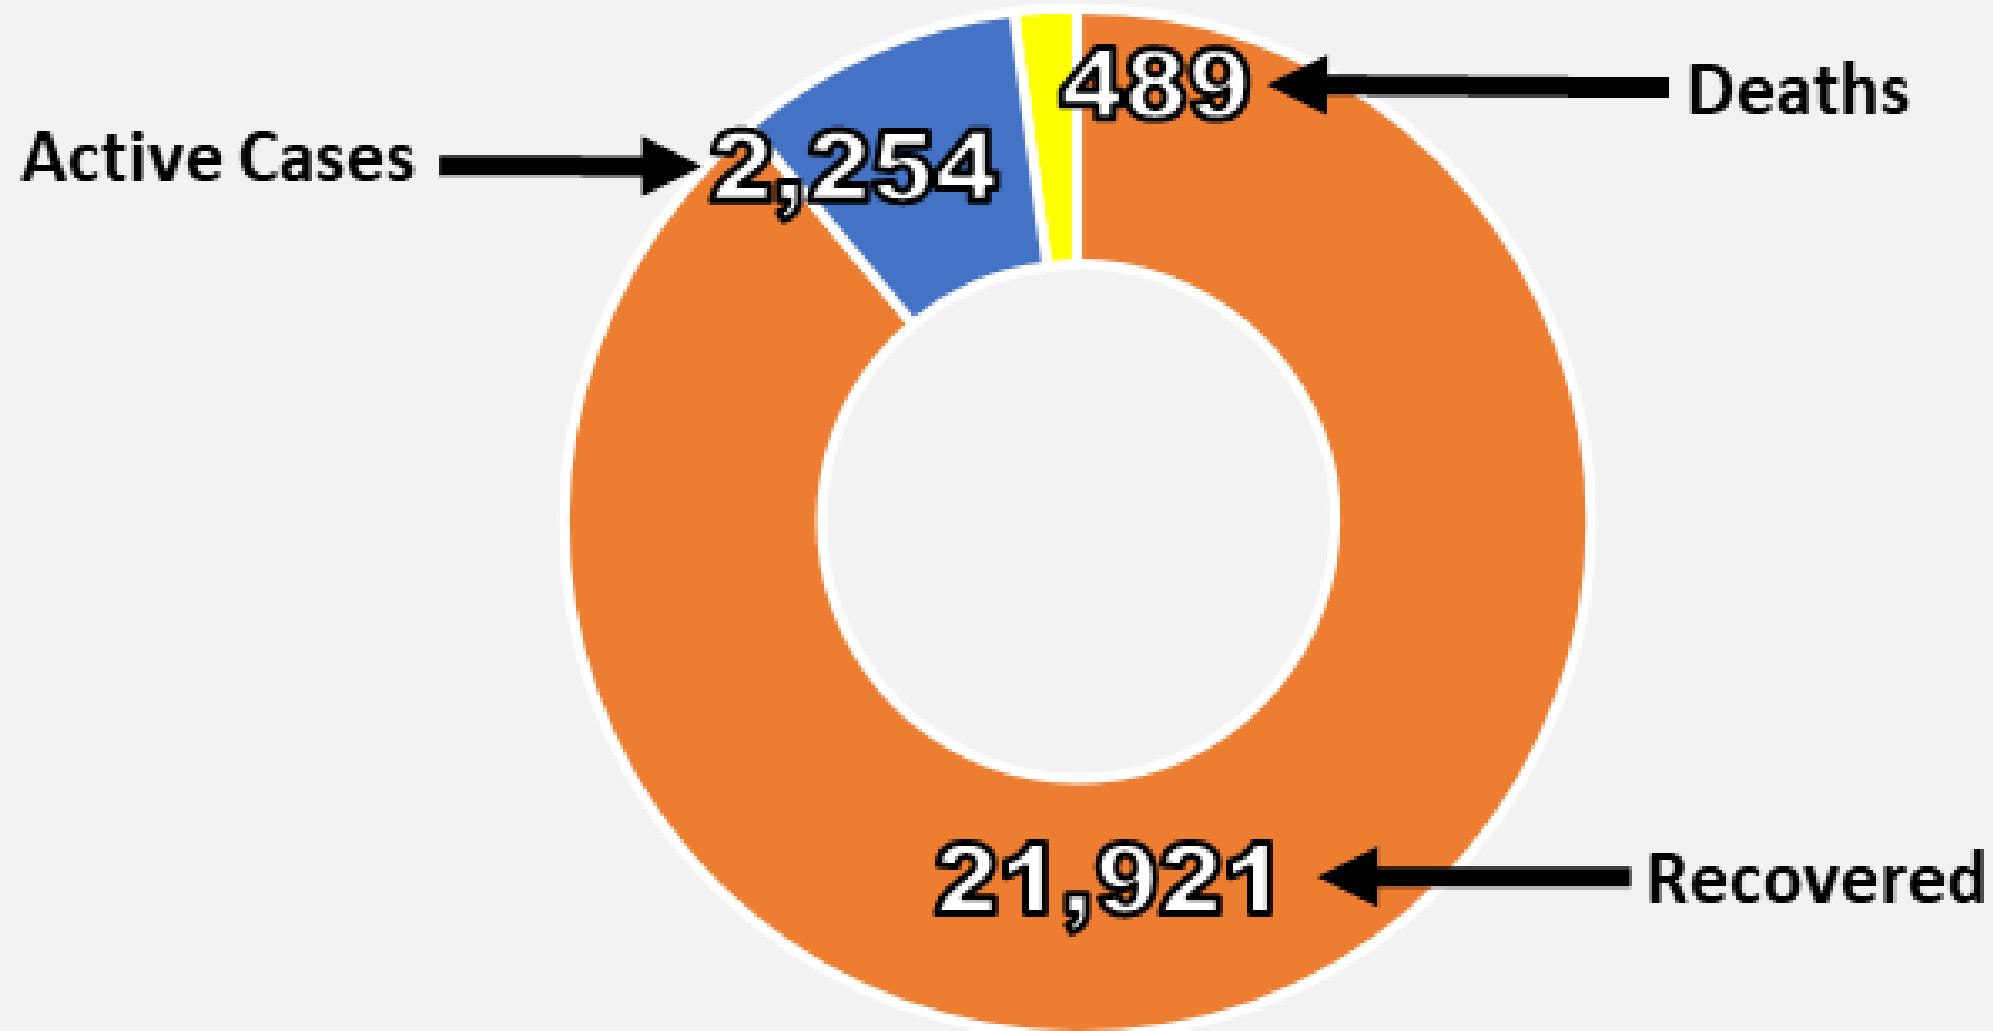

# Nueces County Daily COVID-19 Cases

# Nueces County COVID-19 Cases December 1, 2020

## Daily COVID-19 Hospitalized Patients