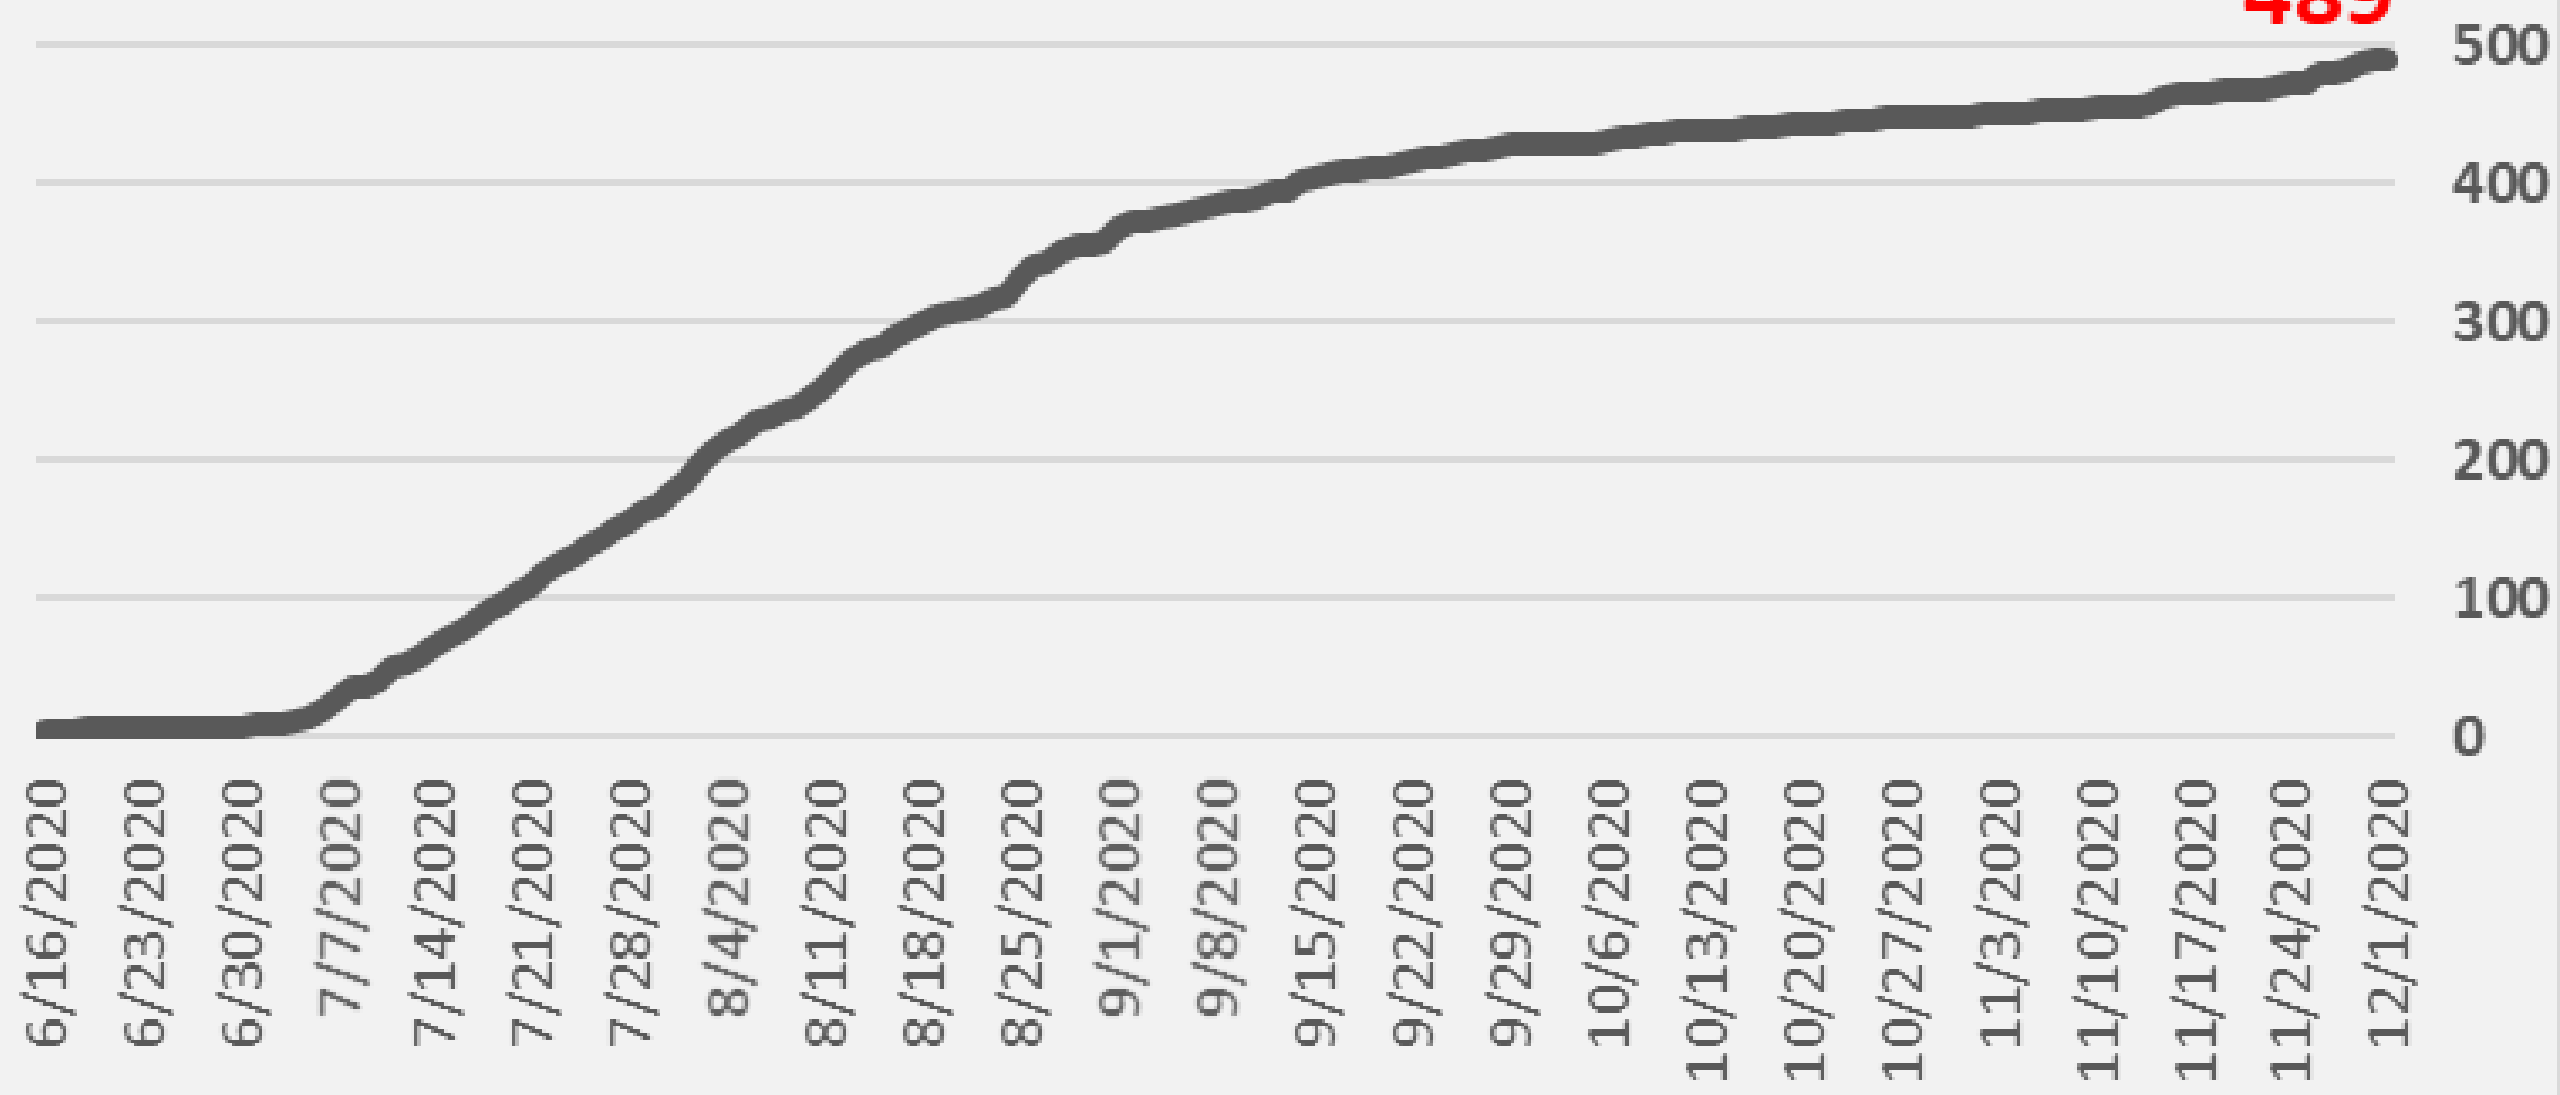

Nueces County Total COVID-19 Deaths