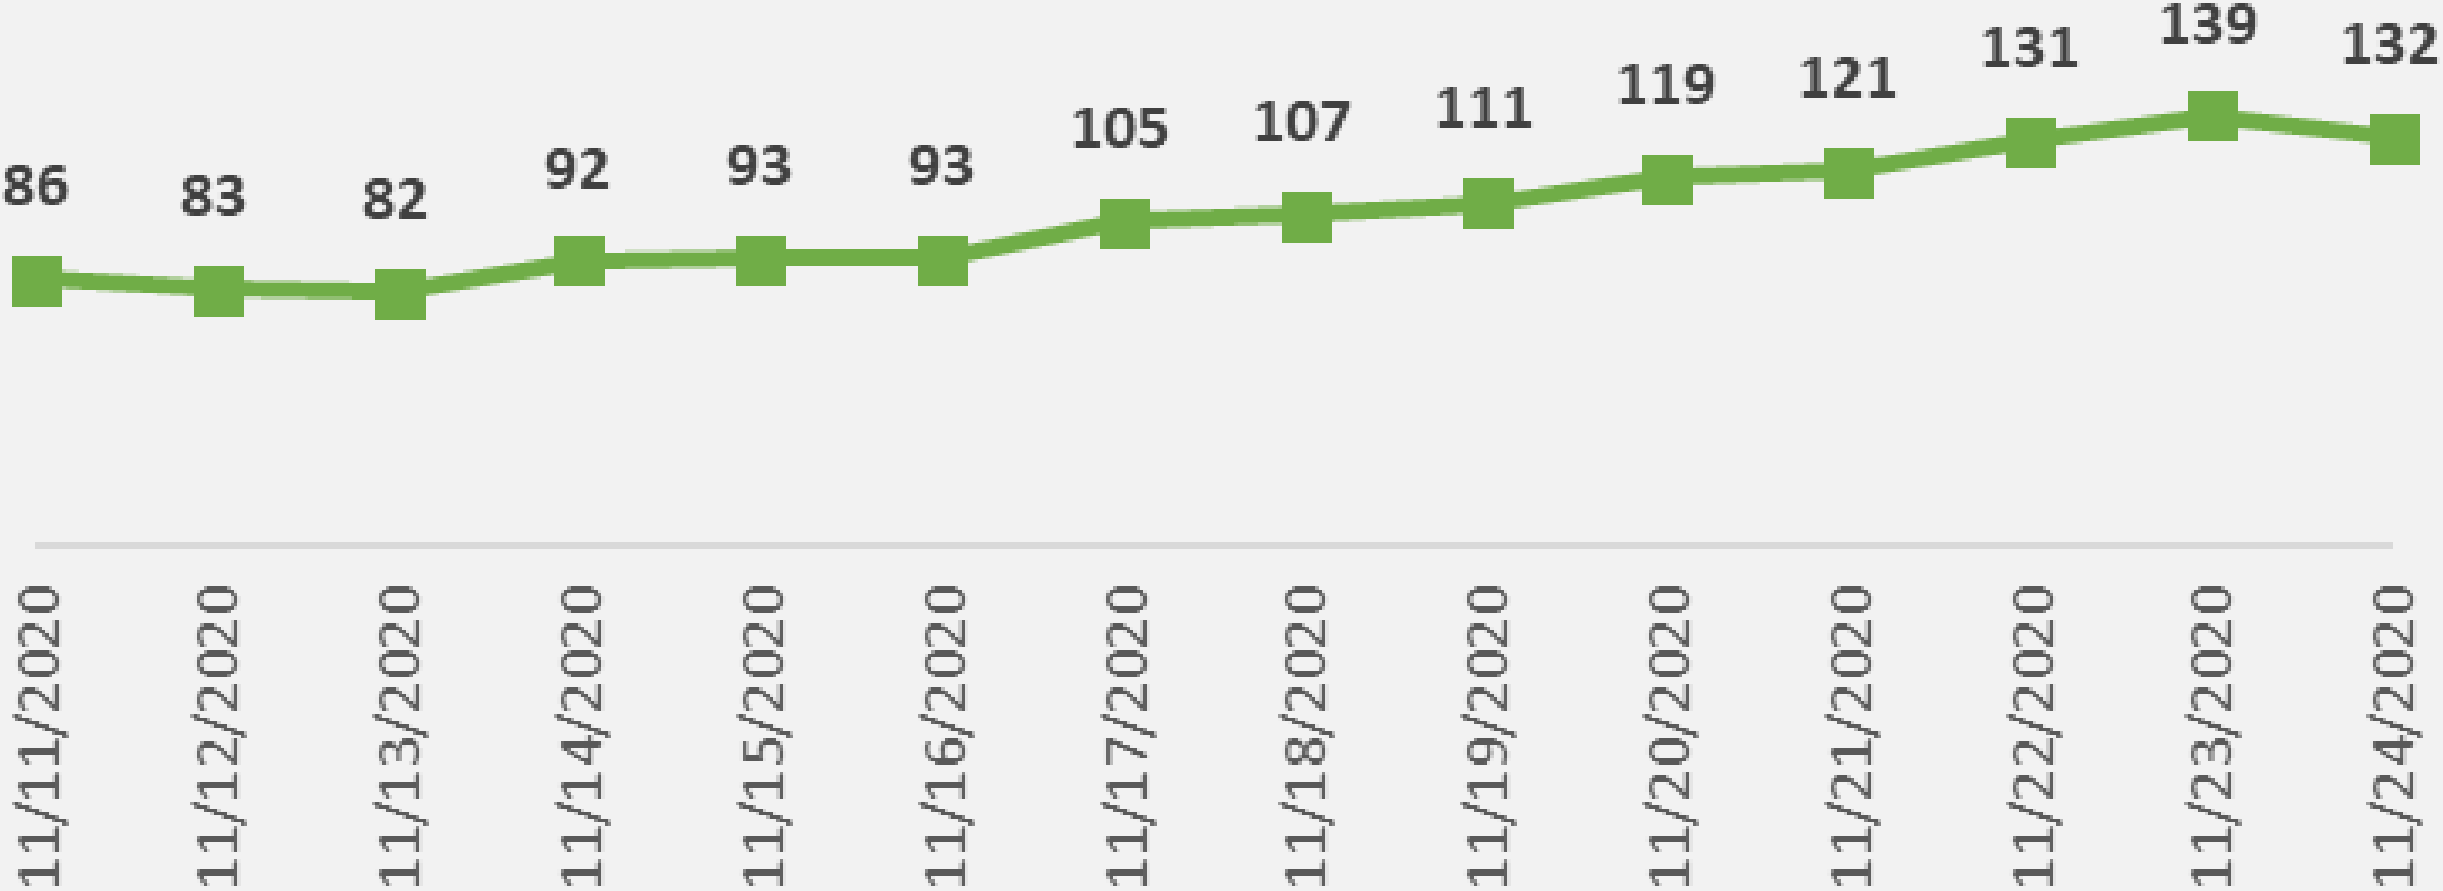

Nueces County Daily COVID-19 Cases

Nueces County COVID-19 Cases

November 24, 2020

Corpus Christi Hospitals

Daily COVID-19 Hospitalized Patients

Corpus Christi Hospitals Daily COVID-19 ICU Patients

Nueces County Total COVID-19 Deaths

Nueces County Daily COVID-19 Cases

■ Daily Count — 7-Day Average