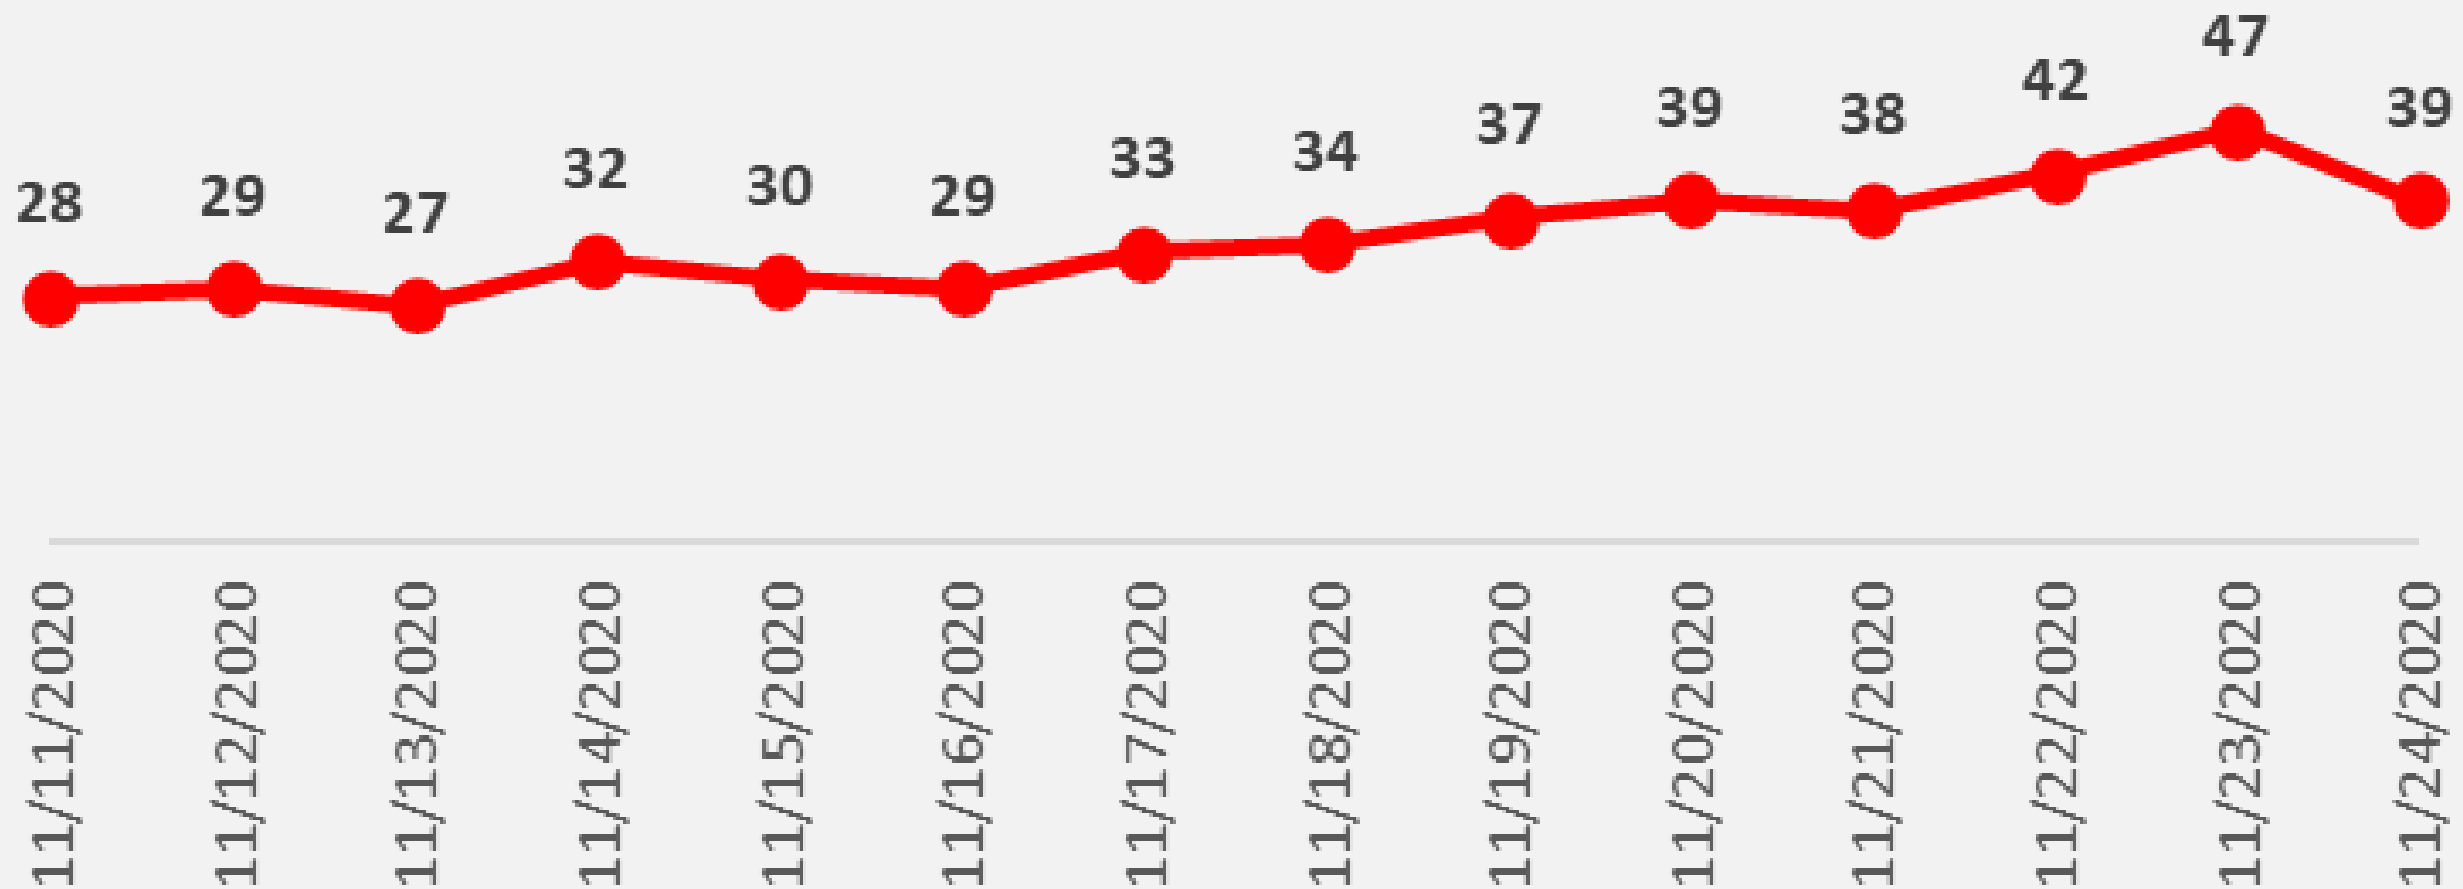

Nueces County Daily COVID-19 Cases

Nueces County COVID-19 Cases

November 24, 2020

Corpus Christi Hospitals

Daily COVID-19 Hospitalized Patients

Corpus Christi Hospitals Daily COVID-19 ICU Patients

Nueces County Total COVID-19 Deaths

Nueces County Daily COVID-19 Cases

■ Daily Count — 7-Day Average