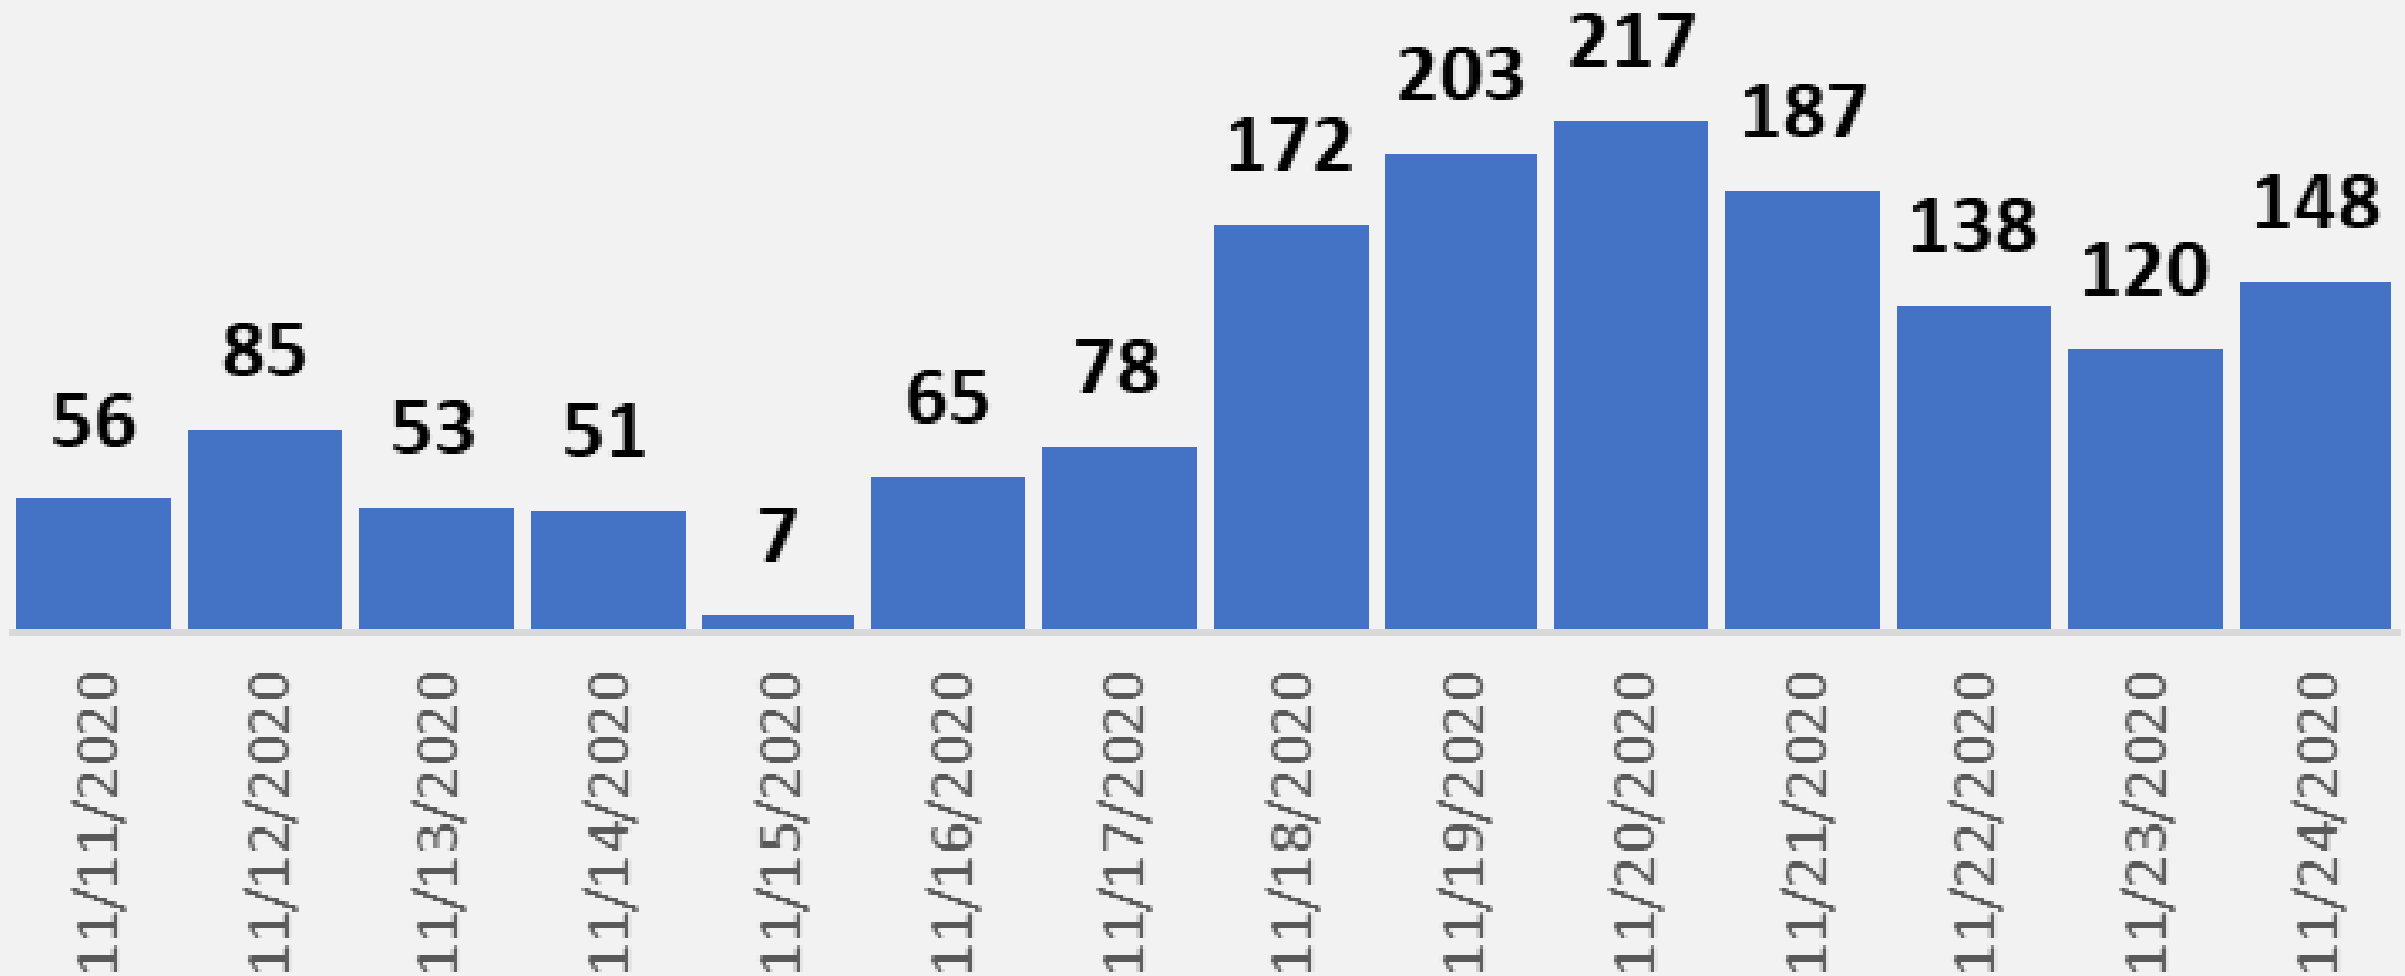

Nueces County Daily COVID-19 Cases

Nueces County COVID-19 Cases

November 24, 2020

Corpus Christi Hospitals

Daily COVID-19 Hospitalized Patients

Corpus Christi Hospitals Daily COVID-19 ICU Patients

Nueces County Total COVID-19 Deaths

Nueces County Daily COVID-19 Cases

■ Daily Count — 7-Day Average