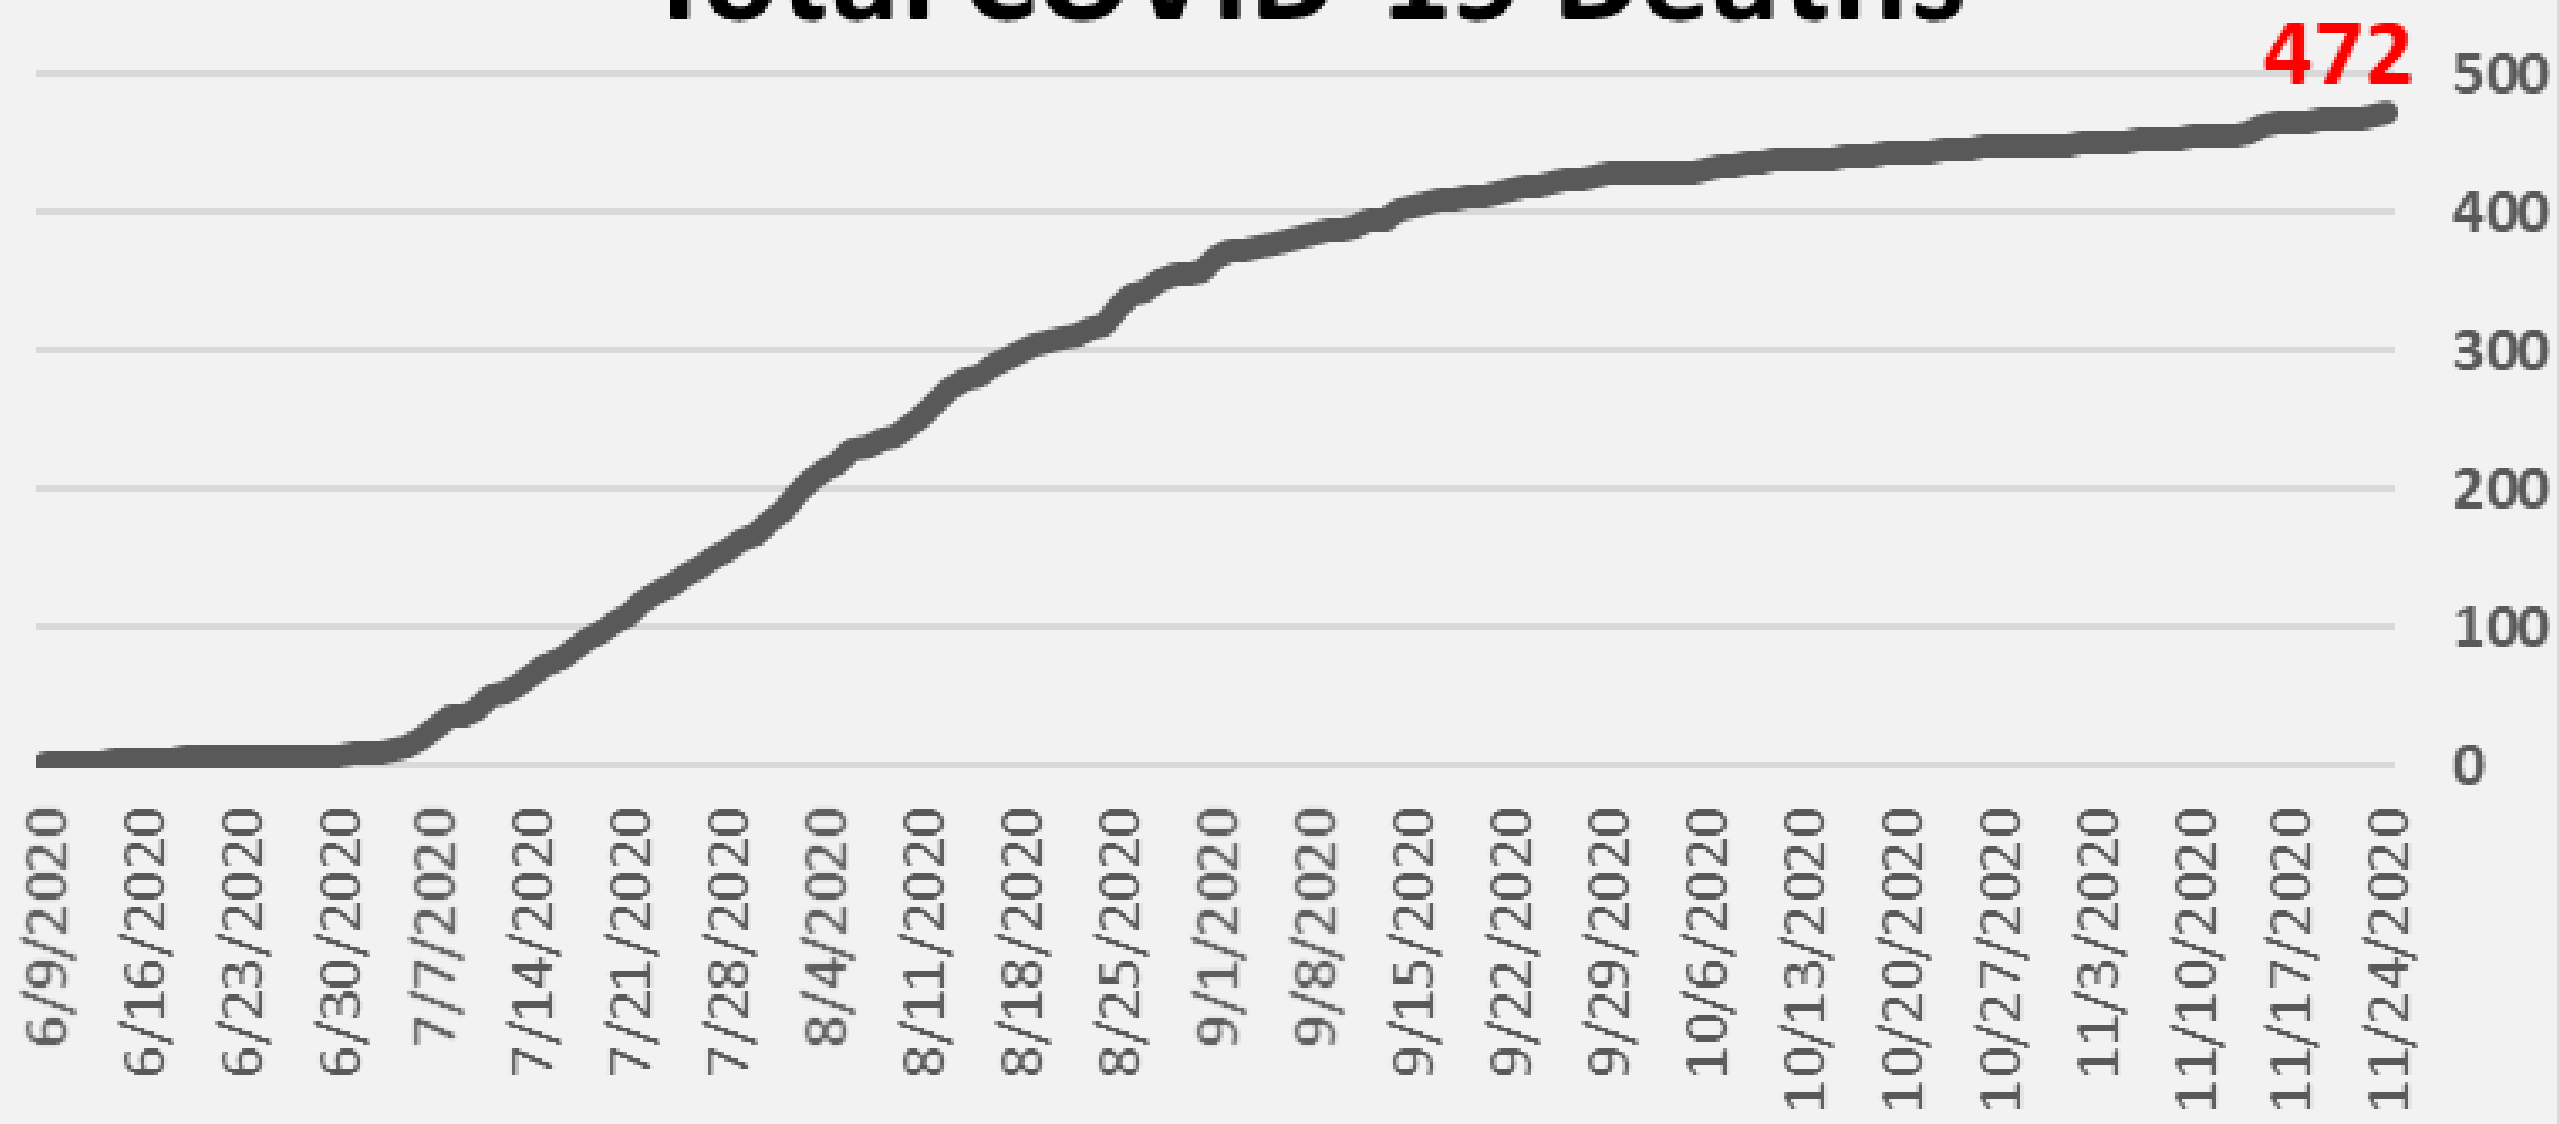

Nueces County Daily COVID-19 Cases

Nueces County COVID-19 Cases

November 24, 2020

Corpus Christi Hospitals

Daily COVID-19 Hospitalized Patients

Corpus Christi Hospitals Daily COVID-19 ICU Patients

Nueces County Total COVID-19 Deaths

Nueces County Daily COVID-19 Cases

■ Daily Count — 7-Day Average