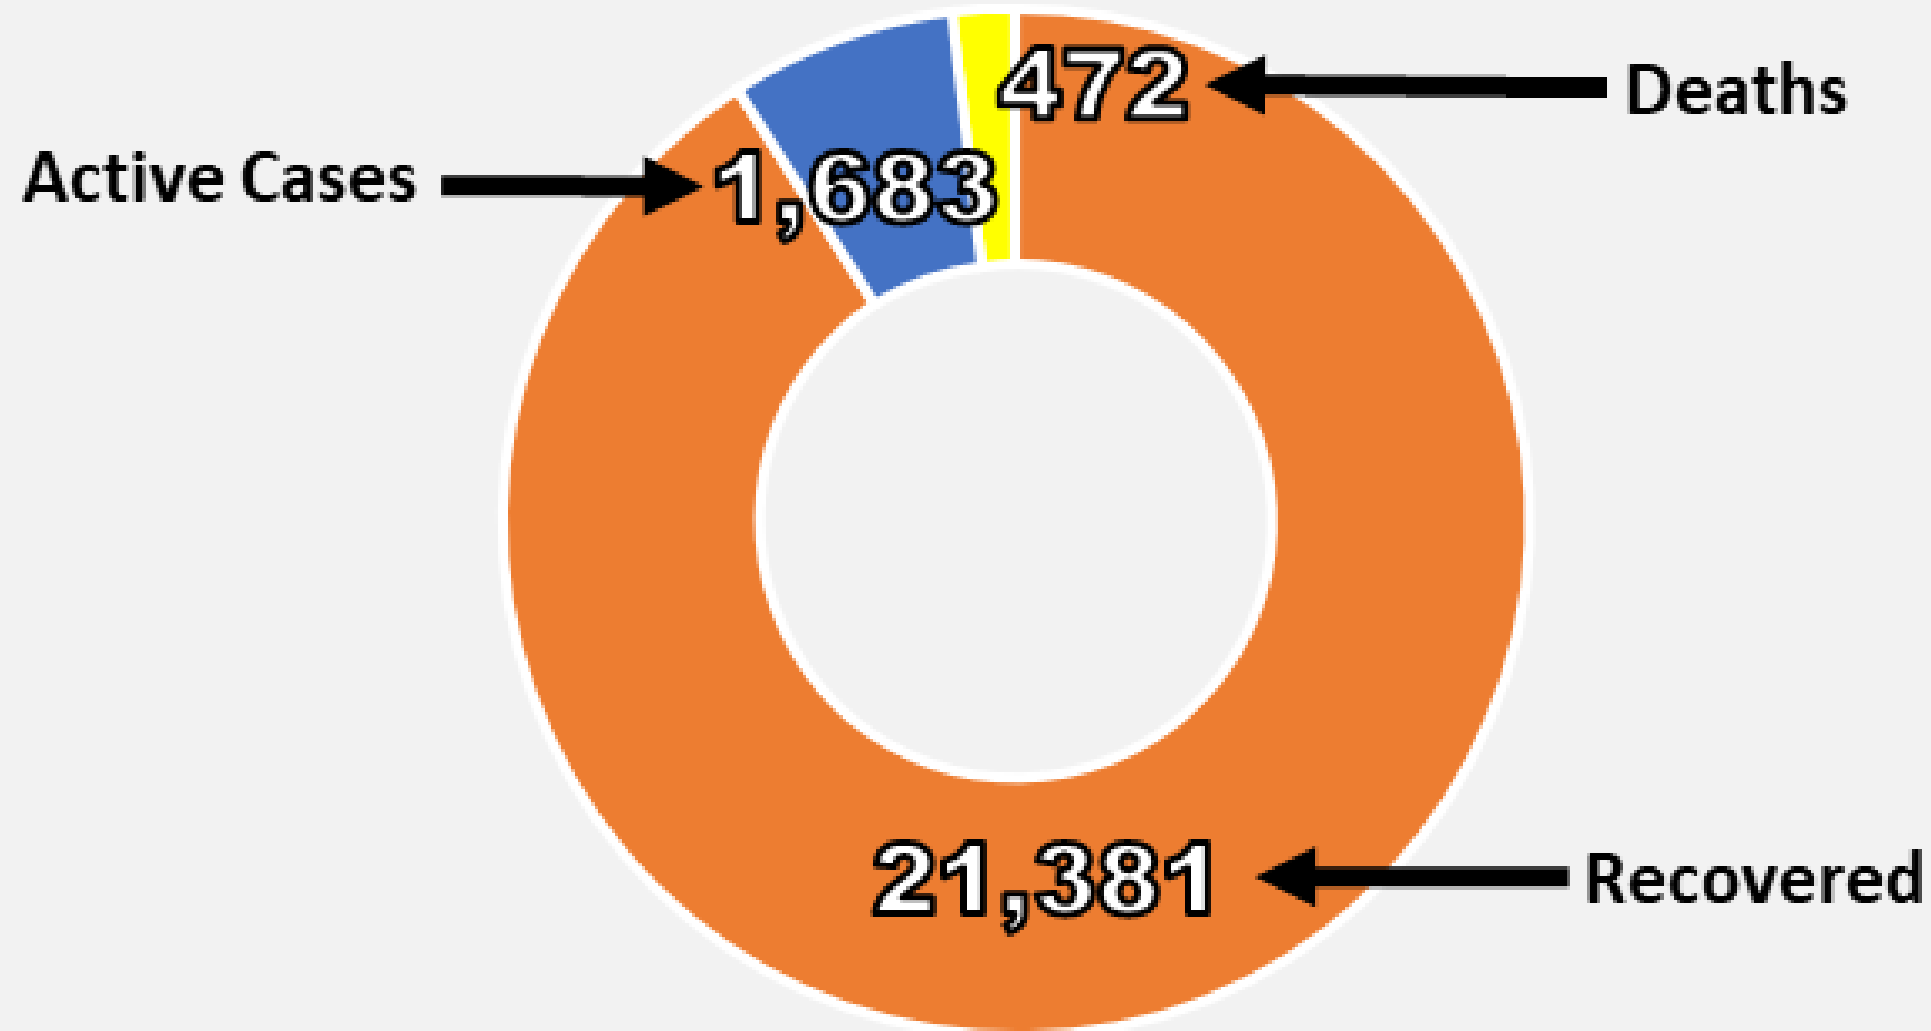

Nueces County Daily COVID-19 Cases

Nueces County COVID-19 Cases

November 24, 2020

Corpus Christi Hospitals

Daily COVID-19 Hospitalized Patients

Corpus Christi Hospitals Daily COVID-19 ICU Patients

Nueces County Total COVID-19 Deaths

Nueces County Daily COVID-19 Cases

■ Daily Count — 7-Day Average