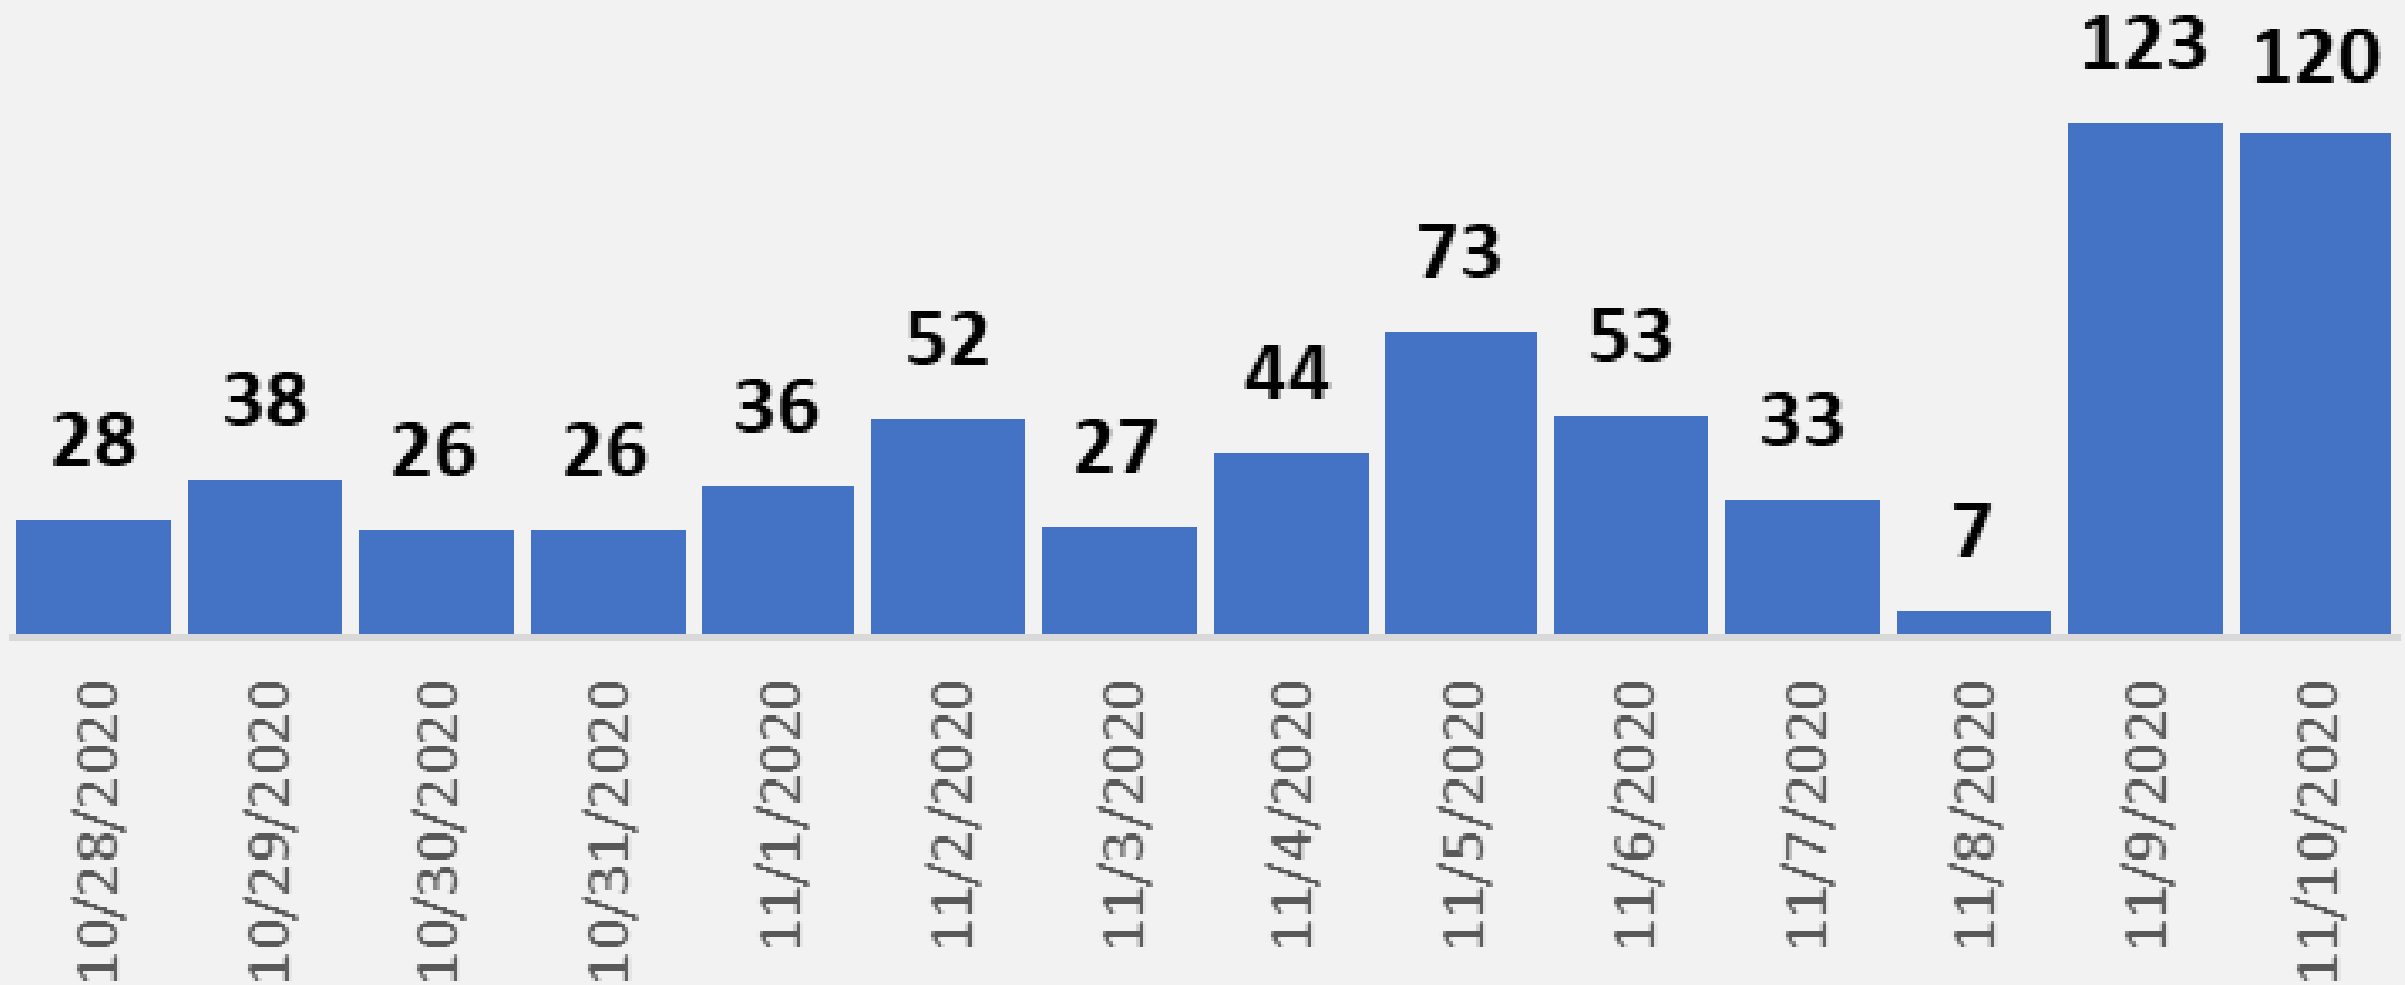

# Nueces County Daily COVID-19 Cases

# Nueces County COVID-19 Cases November 10, 2020

## Daily COVID-19 Hospitalized Patients