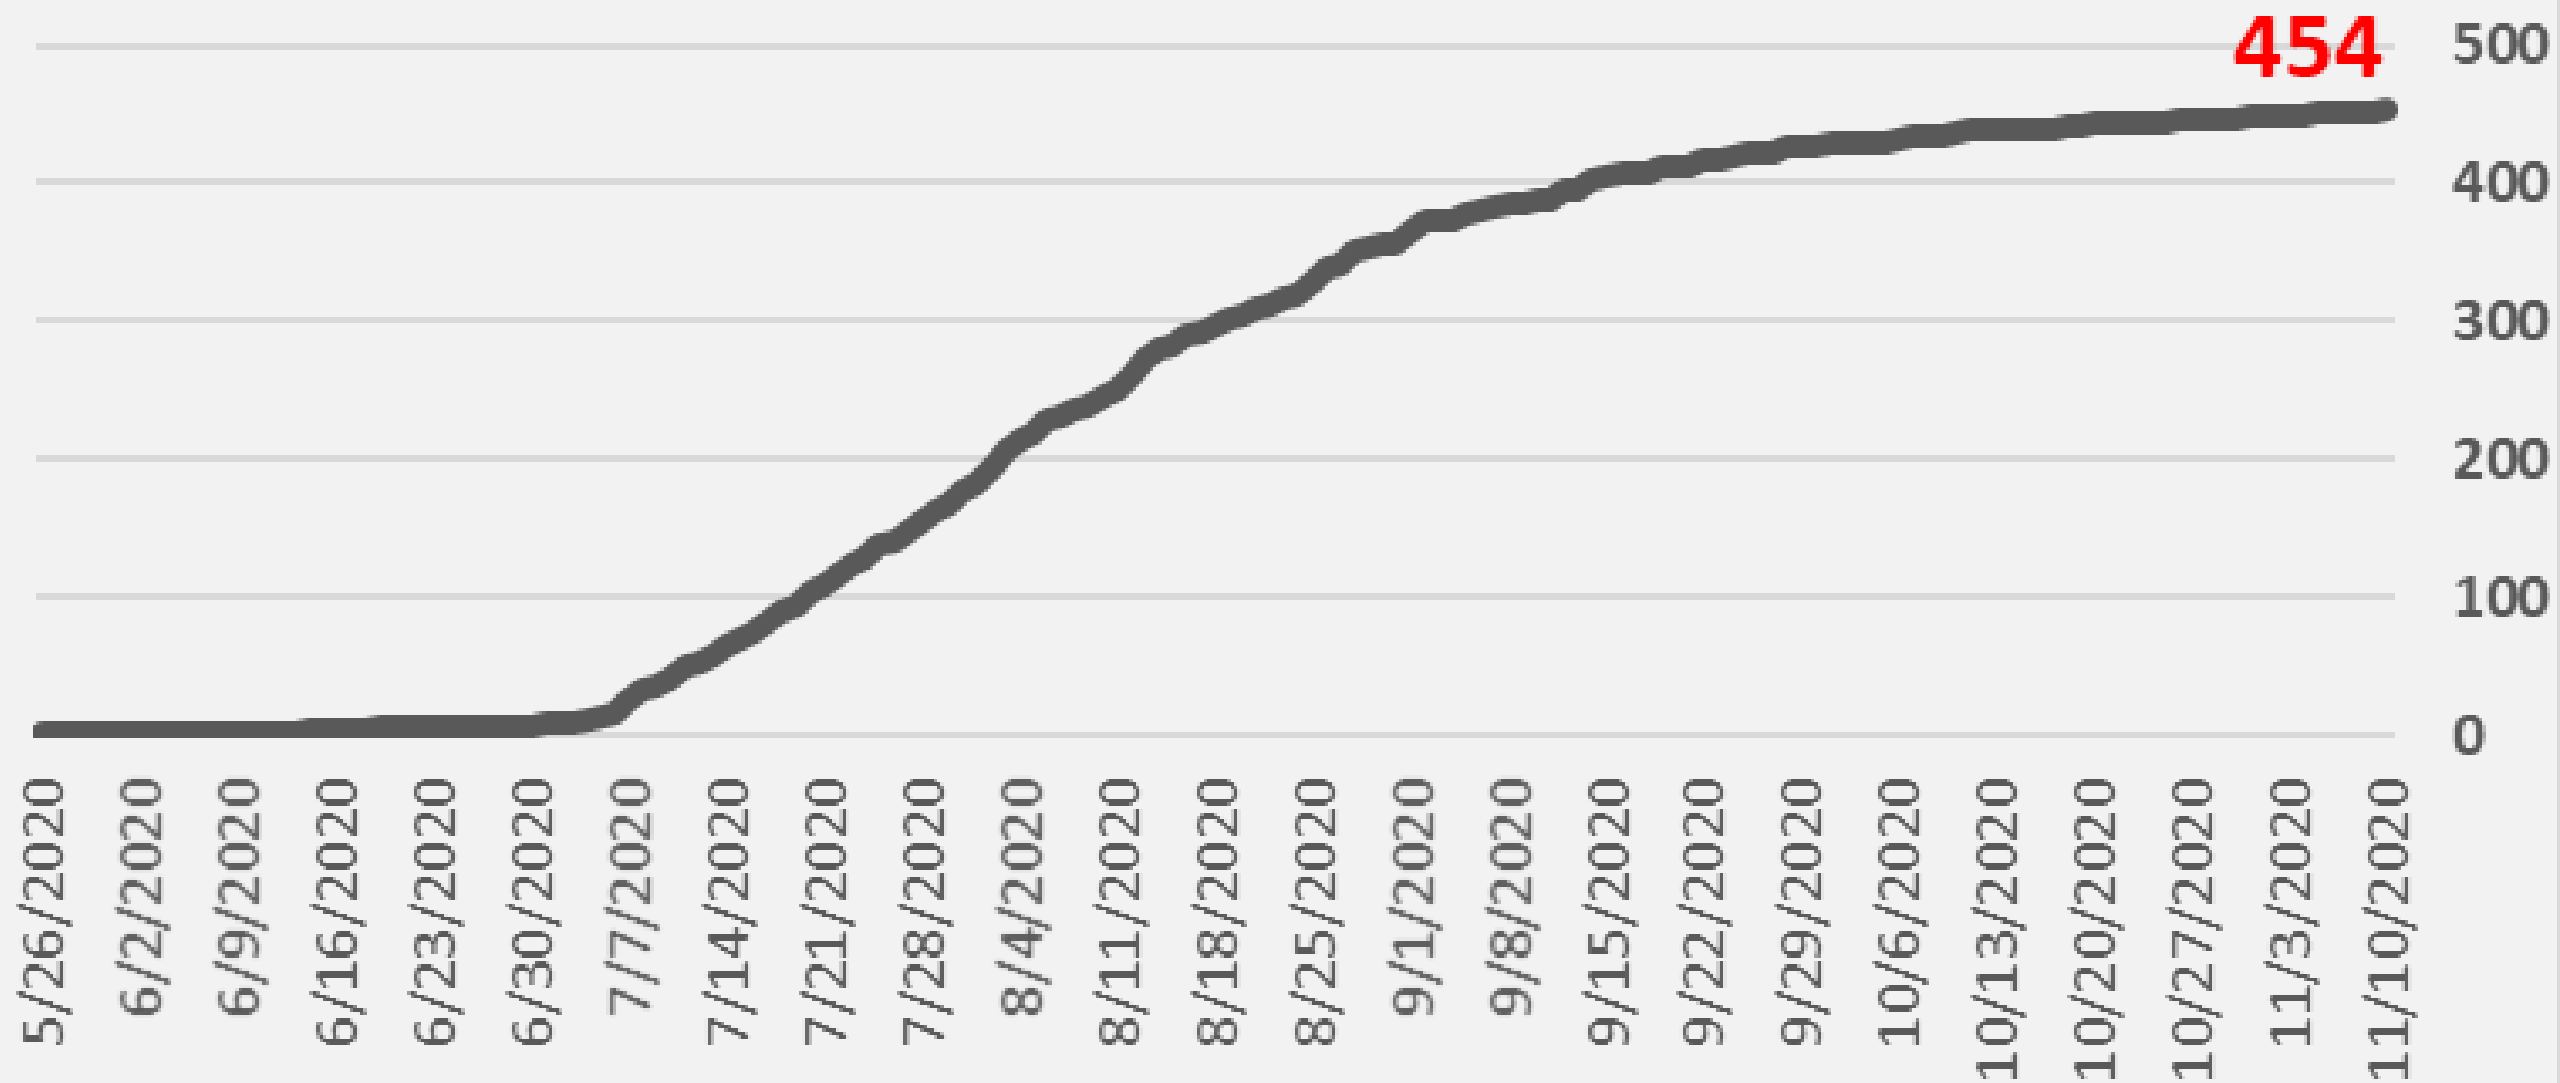

Nueces County Total COVID-19 Deaths