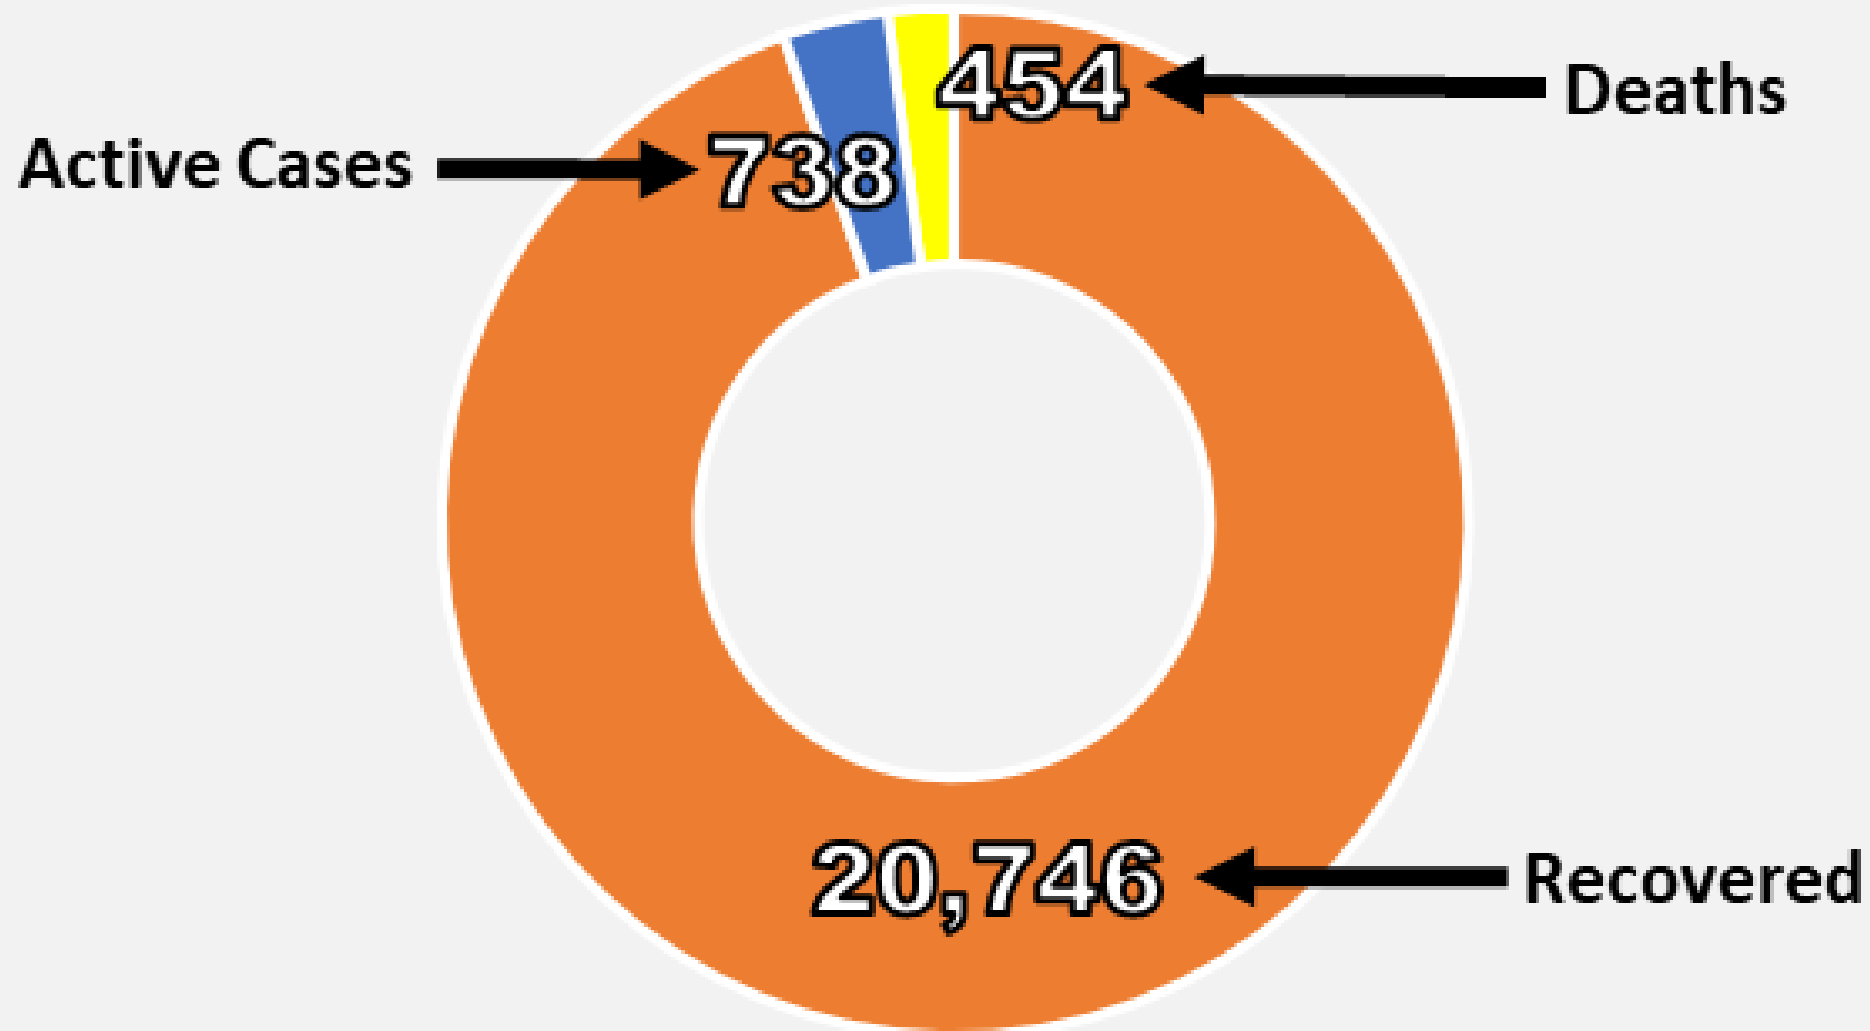

# Nueces County Daily COVID-19 Cases

# Nueces County COVID-19 Cases November 10, 2020

# Corpus Christi Hospitals

## Daily COVID-19 Hospitalized Patients