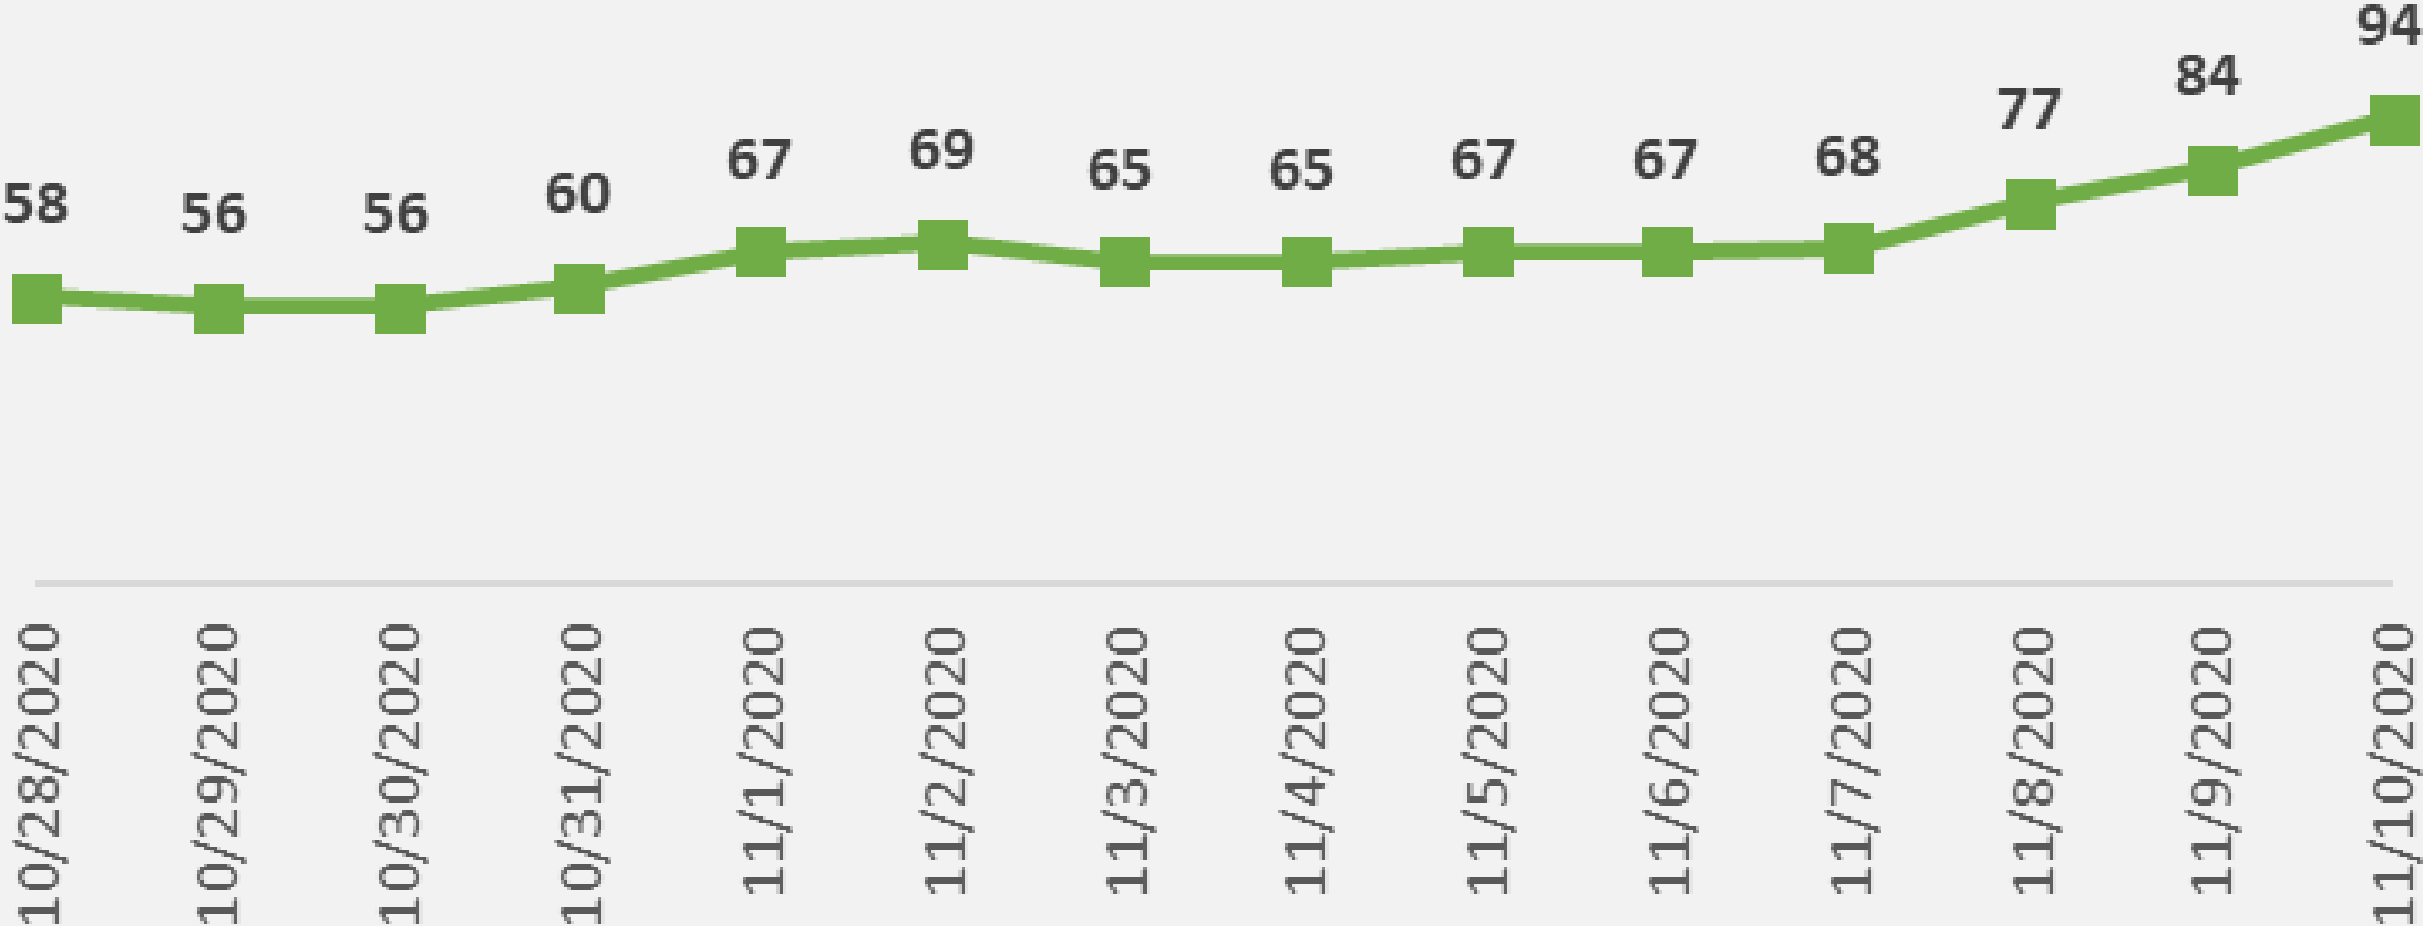

# Nueces County Daily COVID-19 Cases

# Nueces County COVID-19 Cases November 10, 2020

## Daily COVID-19 Hospitalized Patients