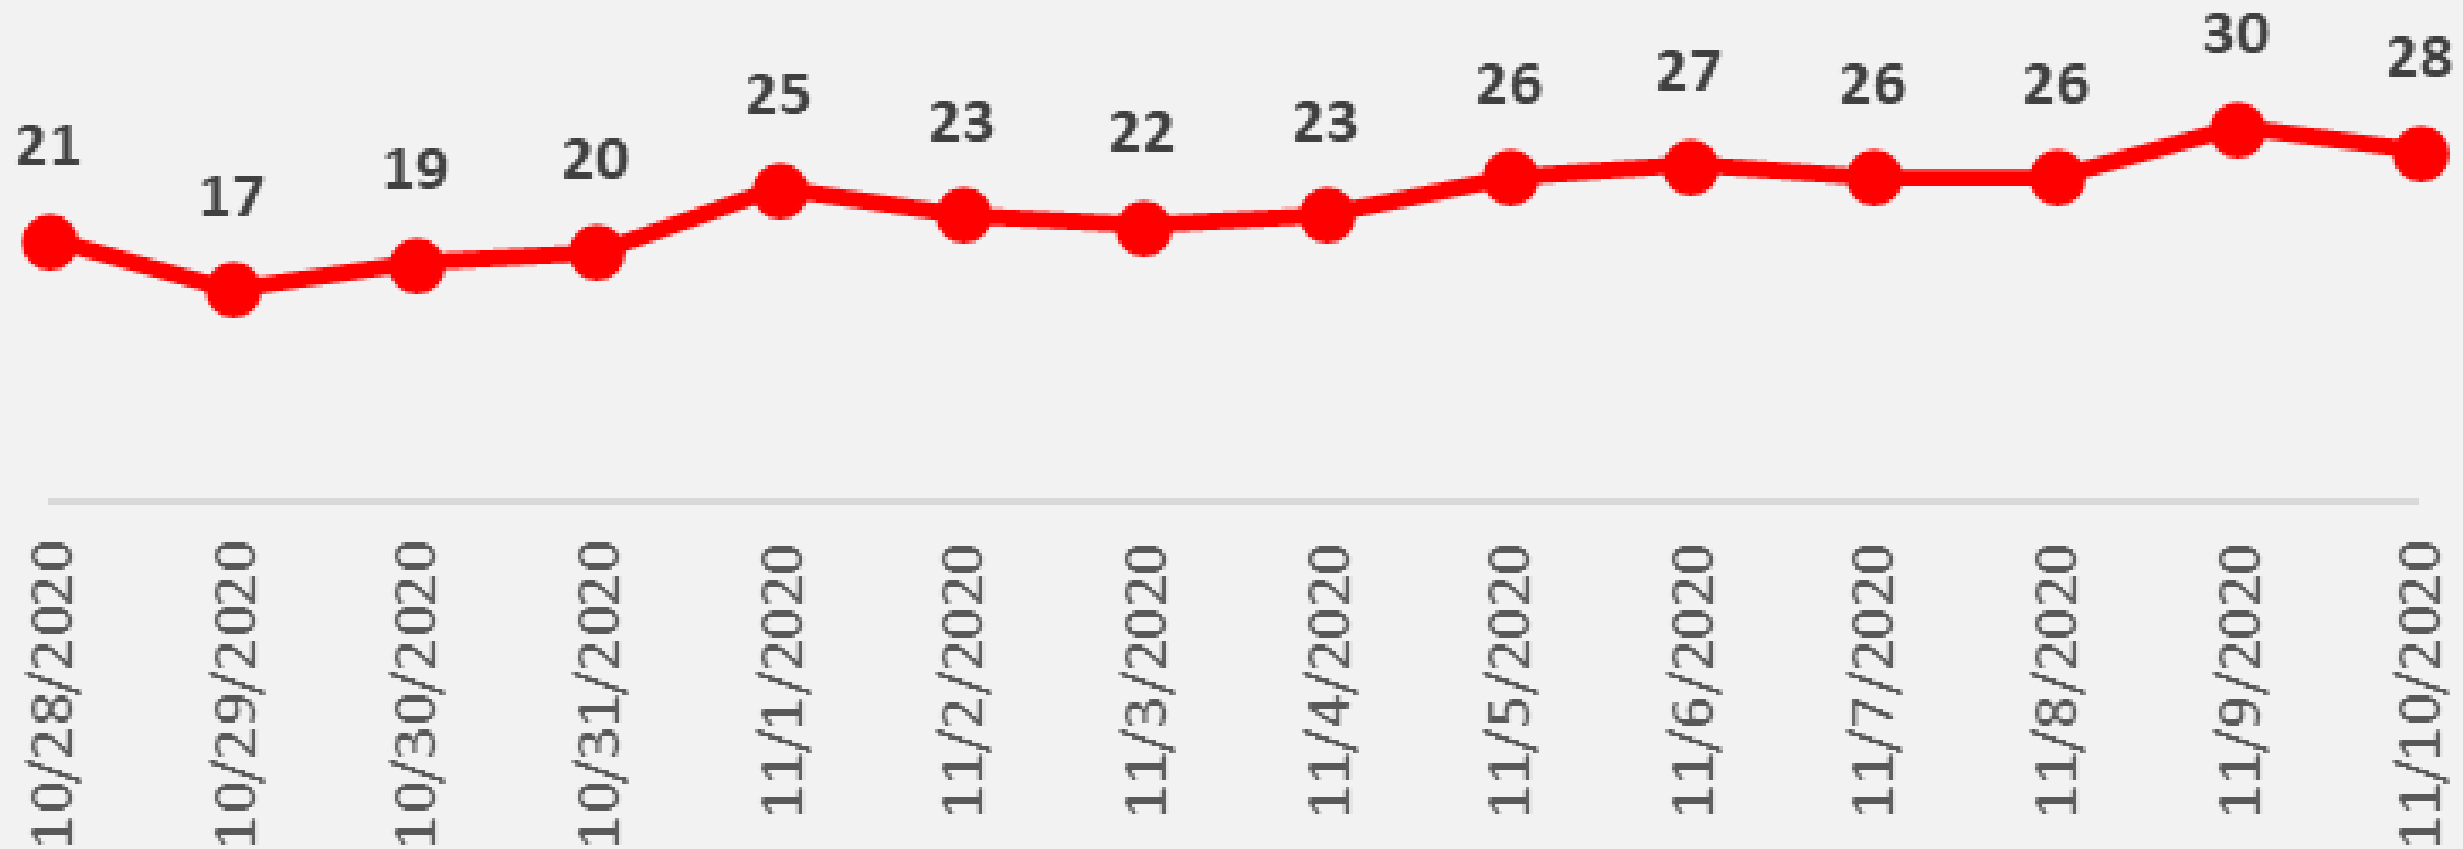

Corpus Christi Hospitals Daily COVID-19 ICU Patients