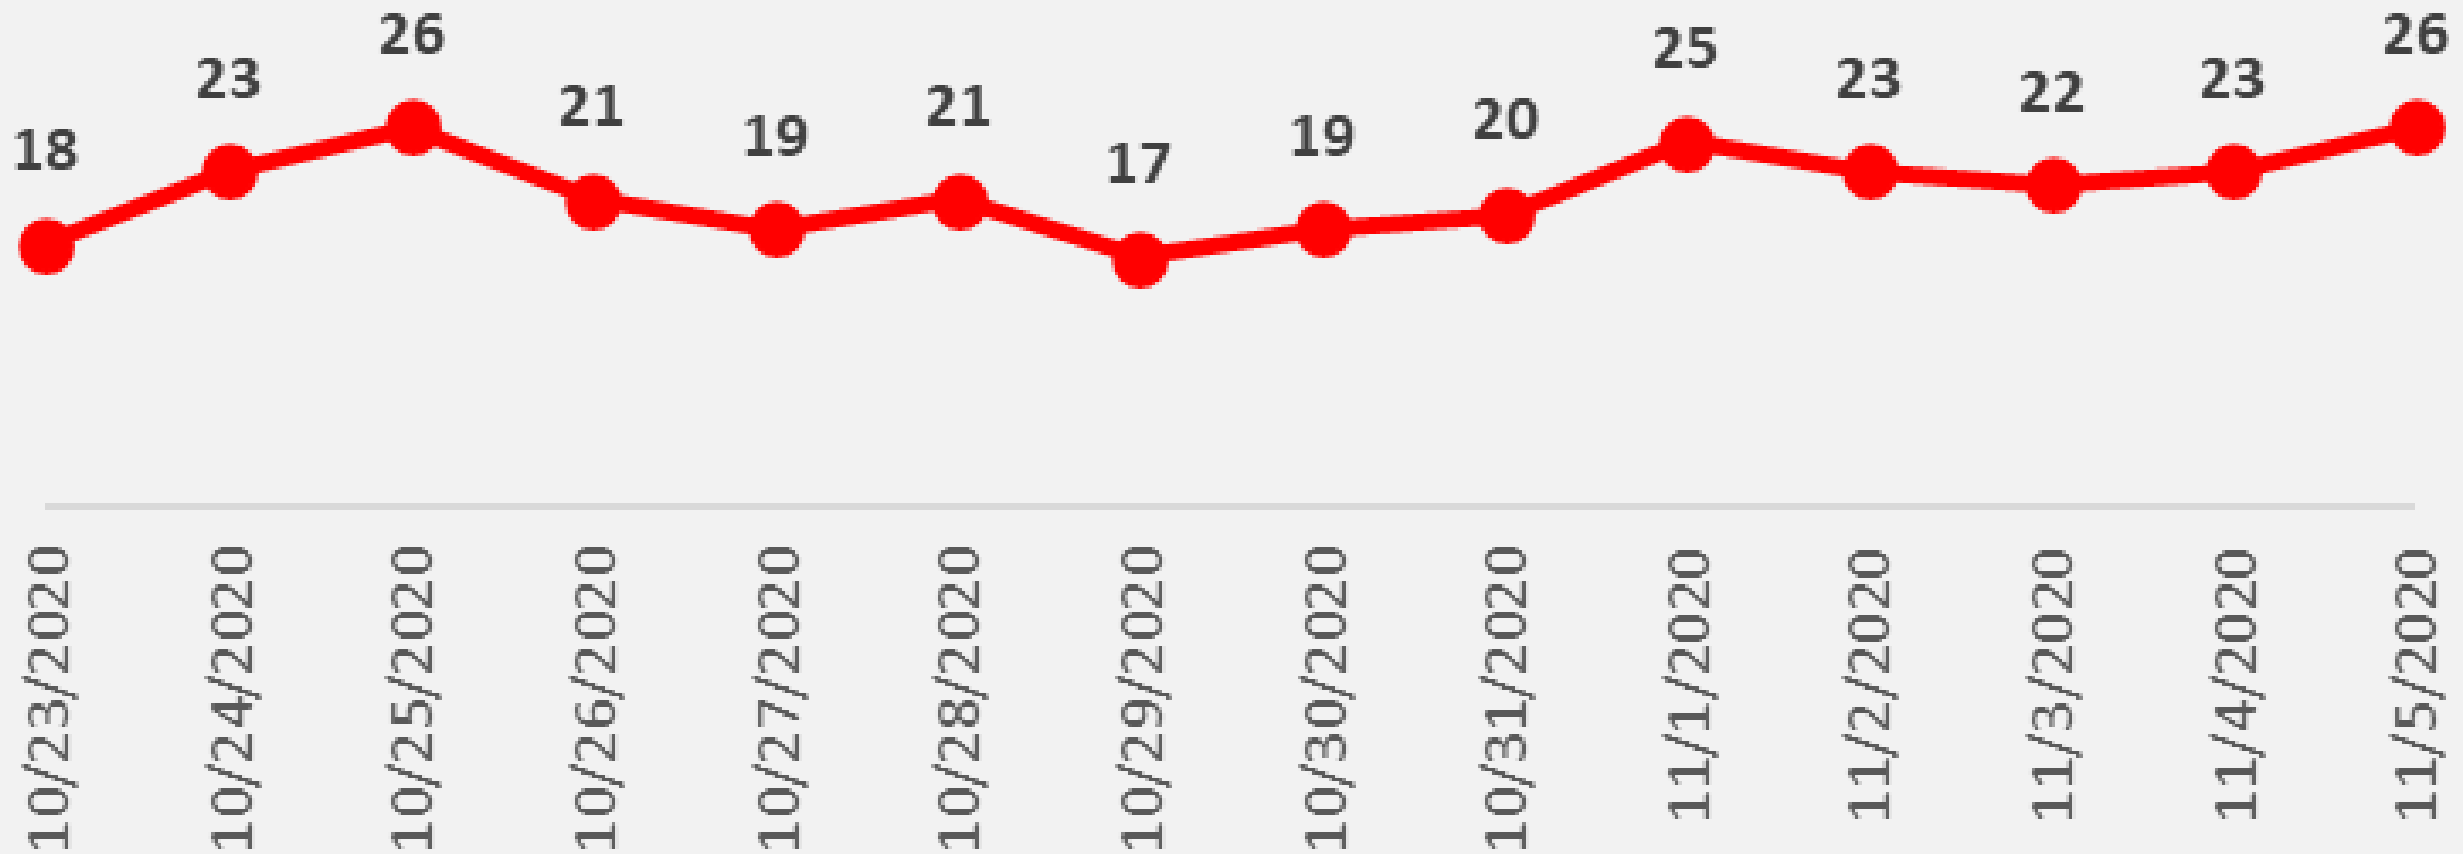

Nueces County Daily COVID-19 Cases

Nueces County COVID-19 Cases

November 5, 2020

Corpus Christi Hospitals

Daily COVID-19 Hospitalized Patients

Corpus Christi Hospitals Daily COVID-19 ICU Patients

Nueces County Total COVID-19 Deaths

Nueces County Daily COVID-19 Fatalities

Total Fatalities: 451

Nueces County Daily COVID-19 Cases