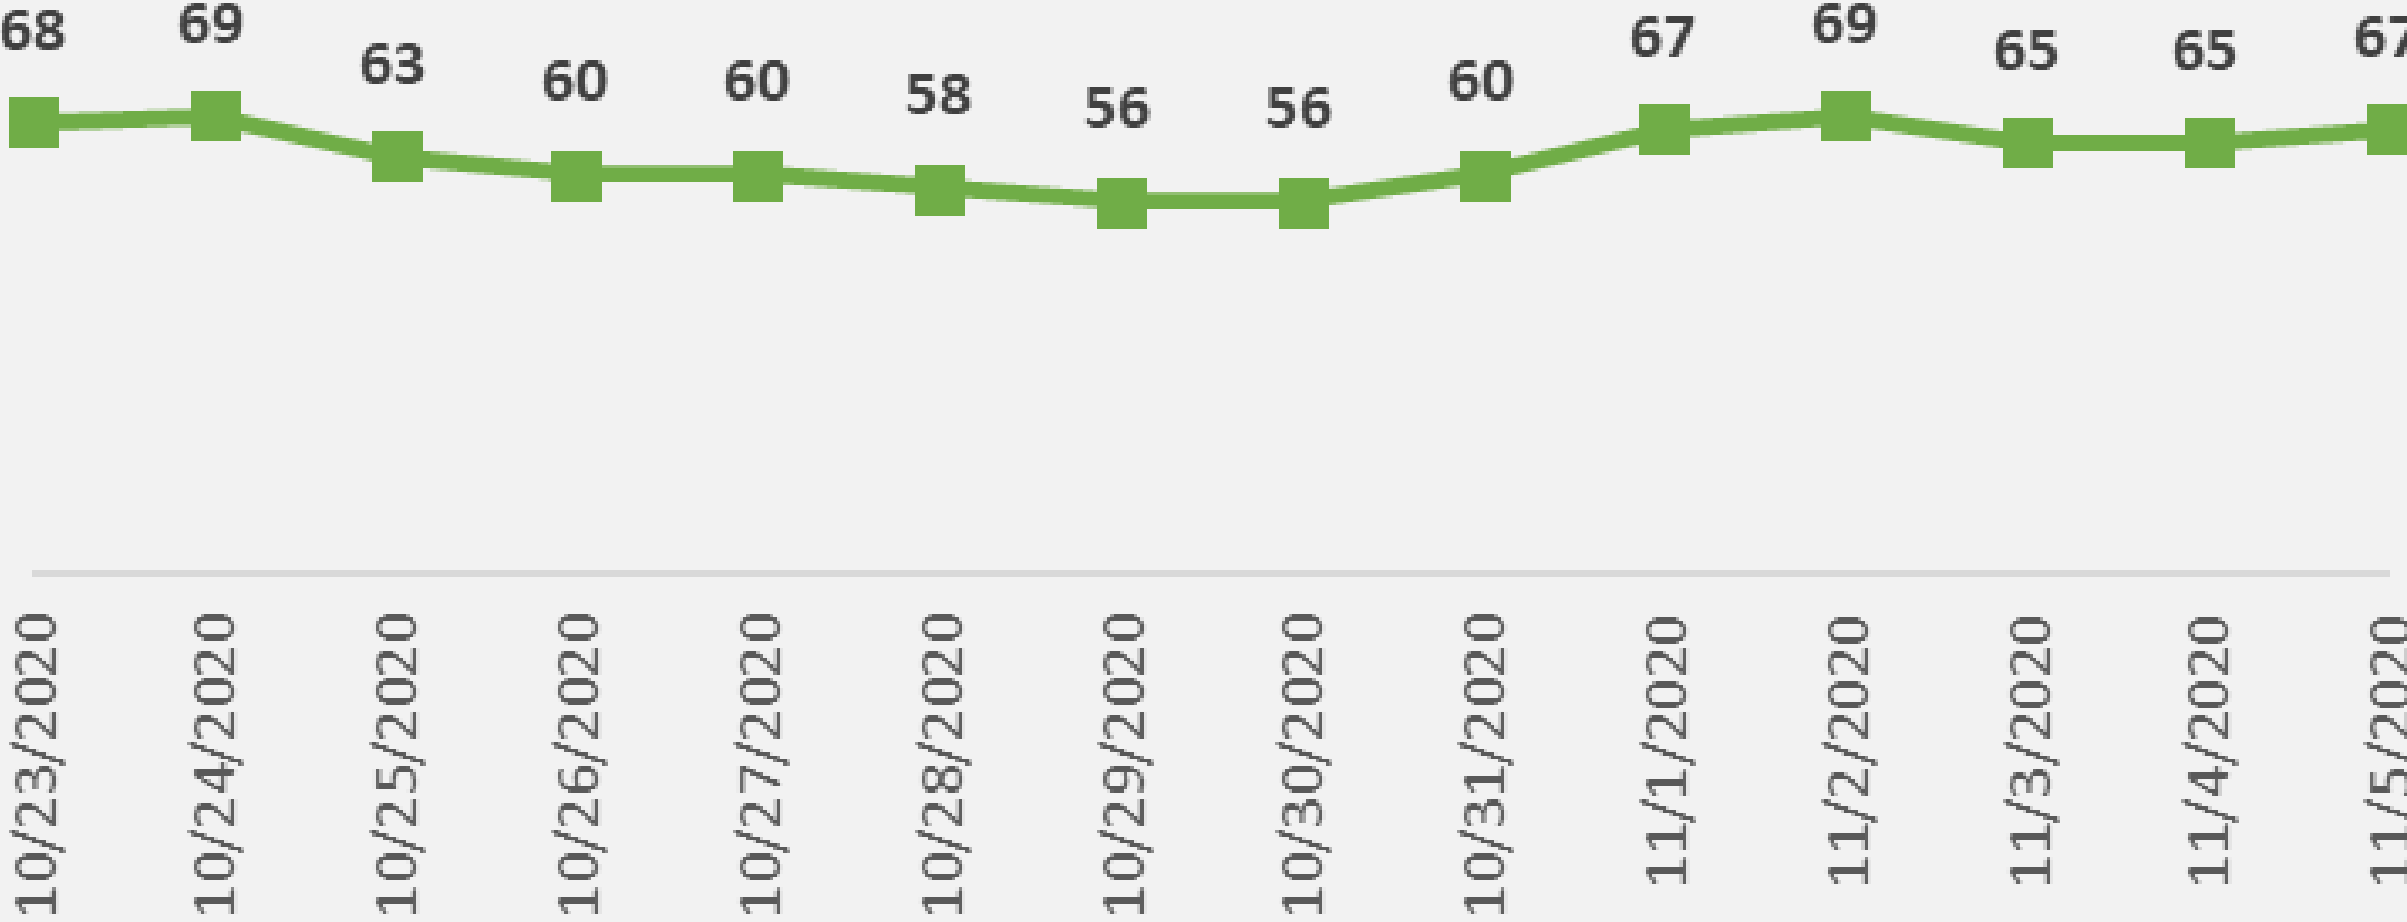

Nueces County Daily COVID-19 Cases

Nueces County COVID-19 Cases

November 5, 2020

Corpus Christi Hospitals

Daily COVID-19 Hospitalized Patients

Corpus Christi Hospitals Daily COVID-19 ICU Patients

Nueces County Total COVID-19 Deaths

Nueces County Daily COVID-19 Fatalities

Total Fatalities: 451

Nueces County Daily COVID-19 Cases