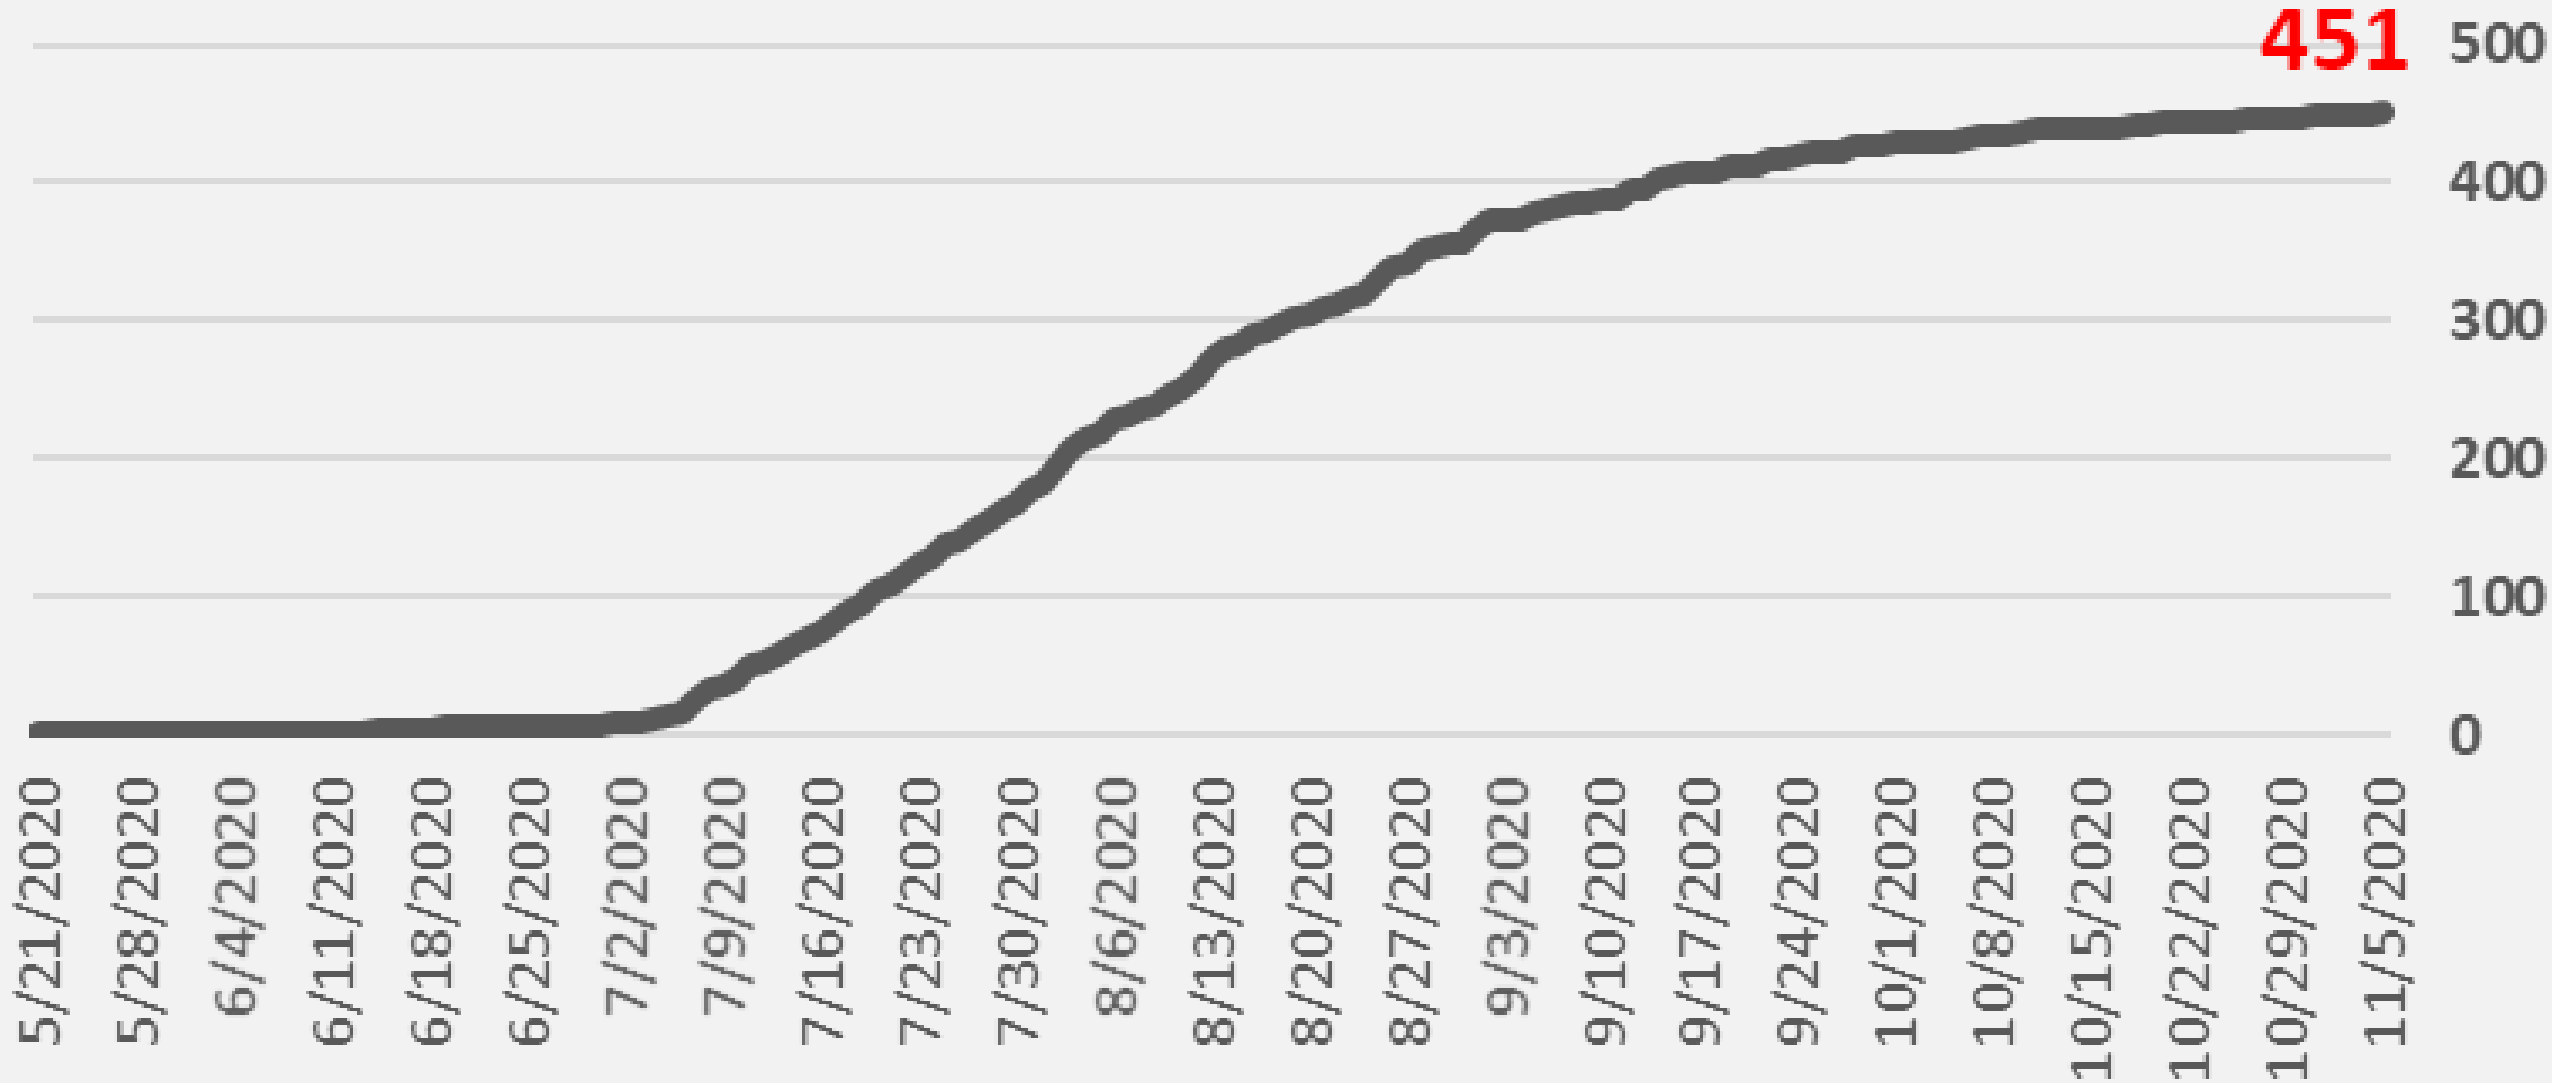

Nueces County Daily COVID-19 Cases

Nueces County COVID-19 Cases

November 5, 2020

Corpus Christi Hospitals

Daily COVID-19 Hospitalized Patients

Corpus Christi Hospitals Daily COVID-19 ICU Patients

Nueces County Total COVID-19 Deaths

Nueces County Daily COVID-19 Fatalities

Total Fatalities: 451

Nueces County Daily COVID-19 Cases