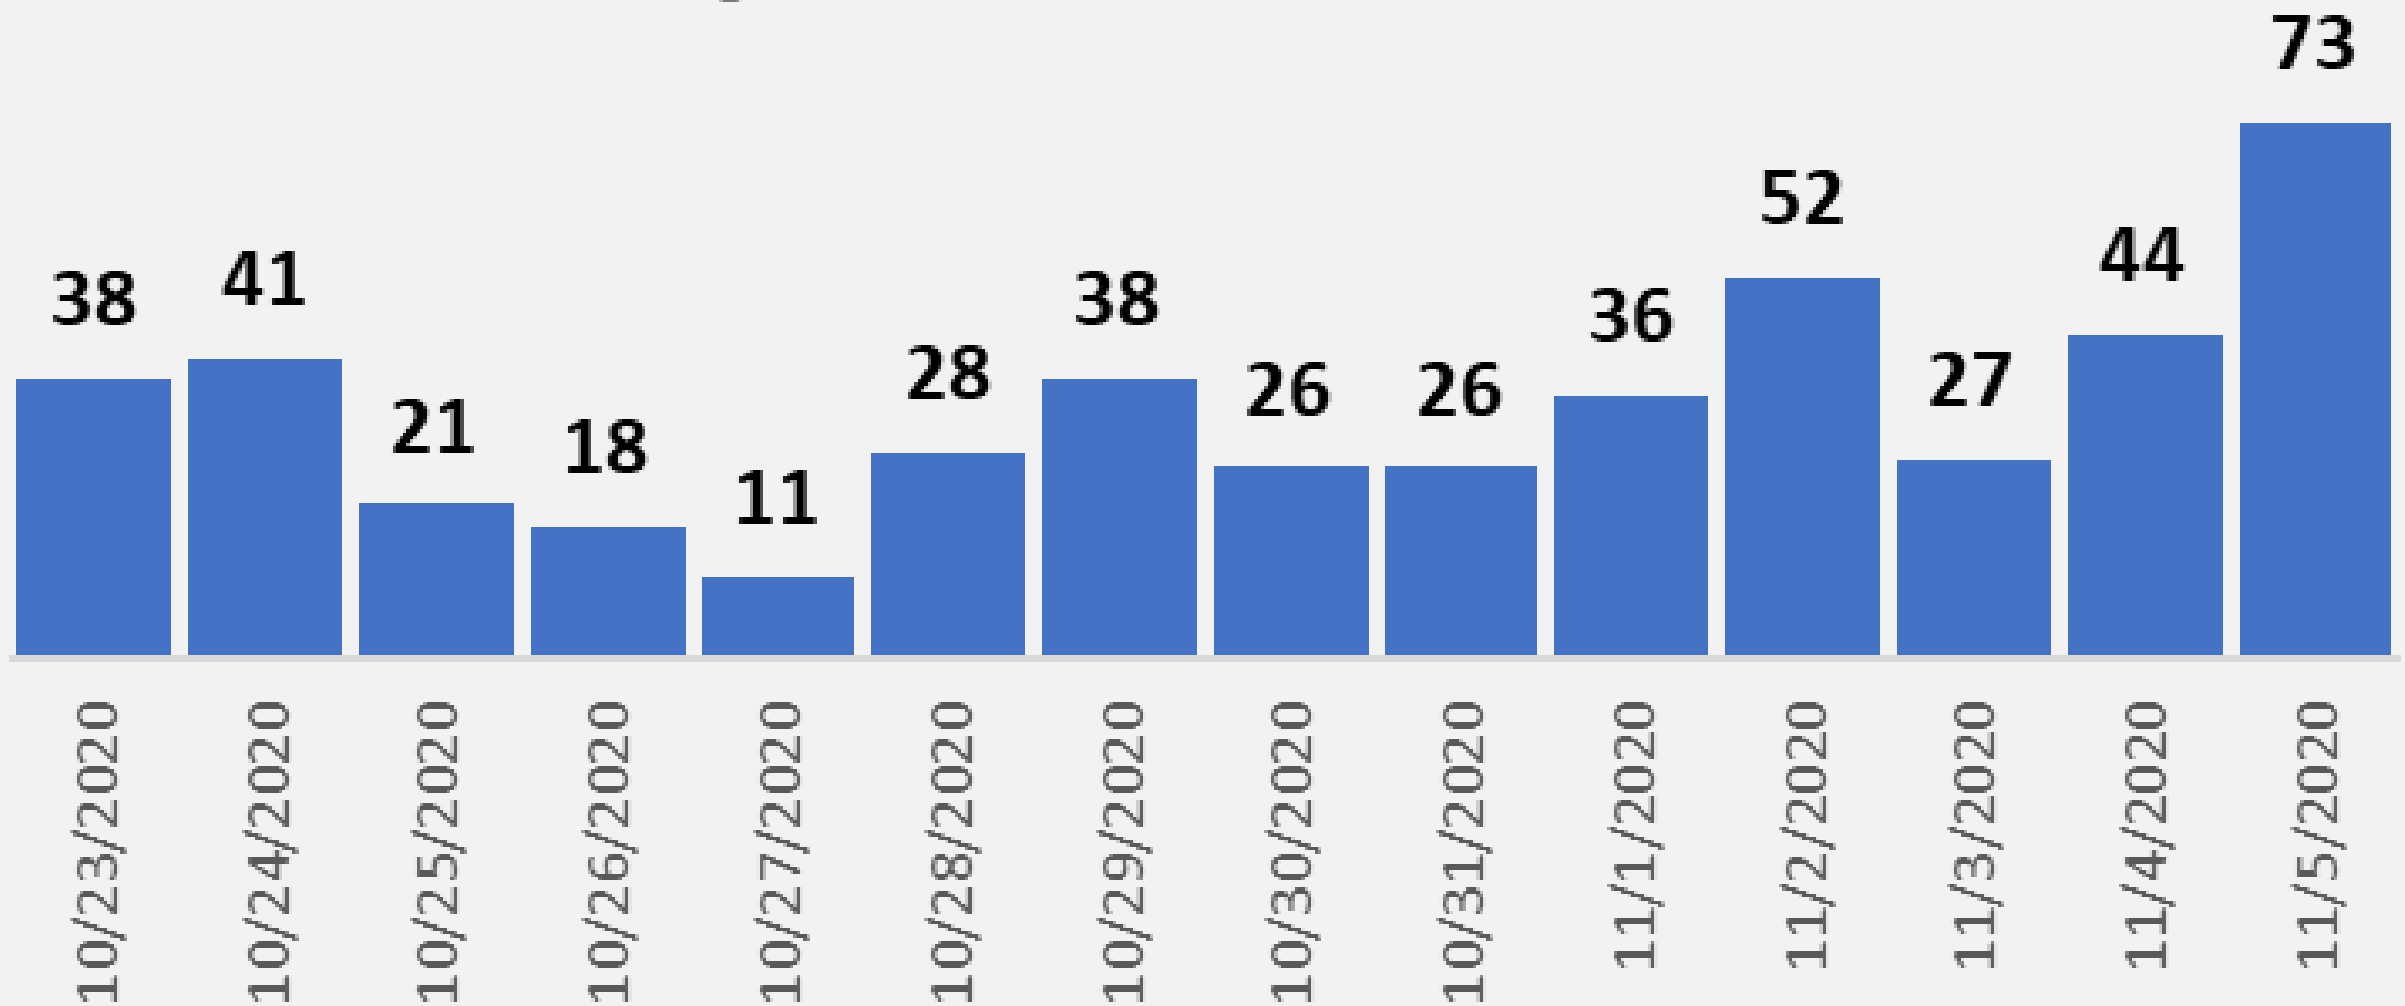

Nueces County Daily COVID-19 Cases

Nueces County COVID-19 Cases

November 5, 2020

Corpus Christi Hospitals

Daily COVID-19 Hospitalized Patients

Corpus Christi Hospitals Daily COVID-19 ICU Patients

Nueces County Total COVID-19 Deaths

Nueces County Daily COVID-19 Fatalities

Total Fatalities: 451

Nueces County Daily COVID-19 Cases