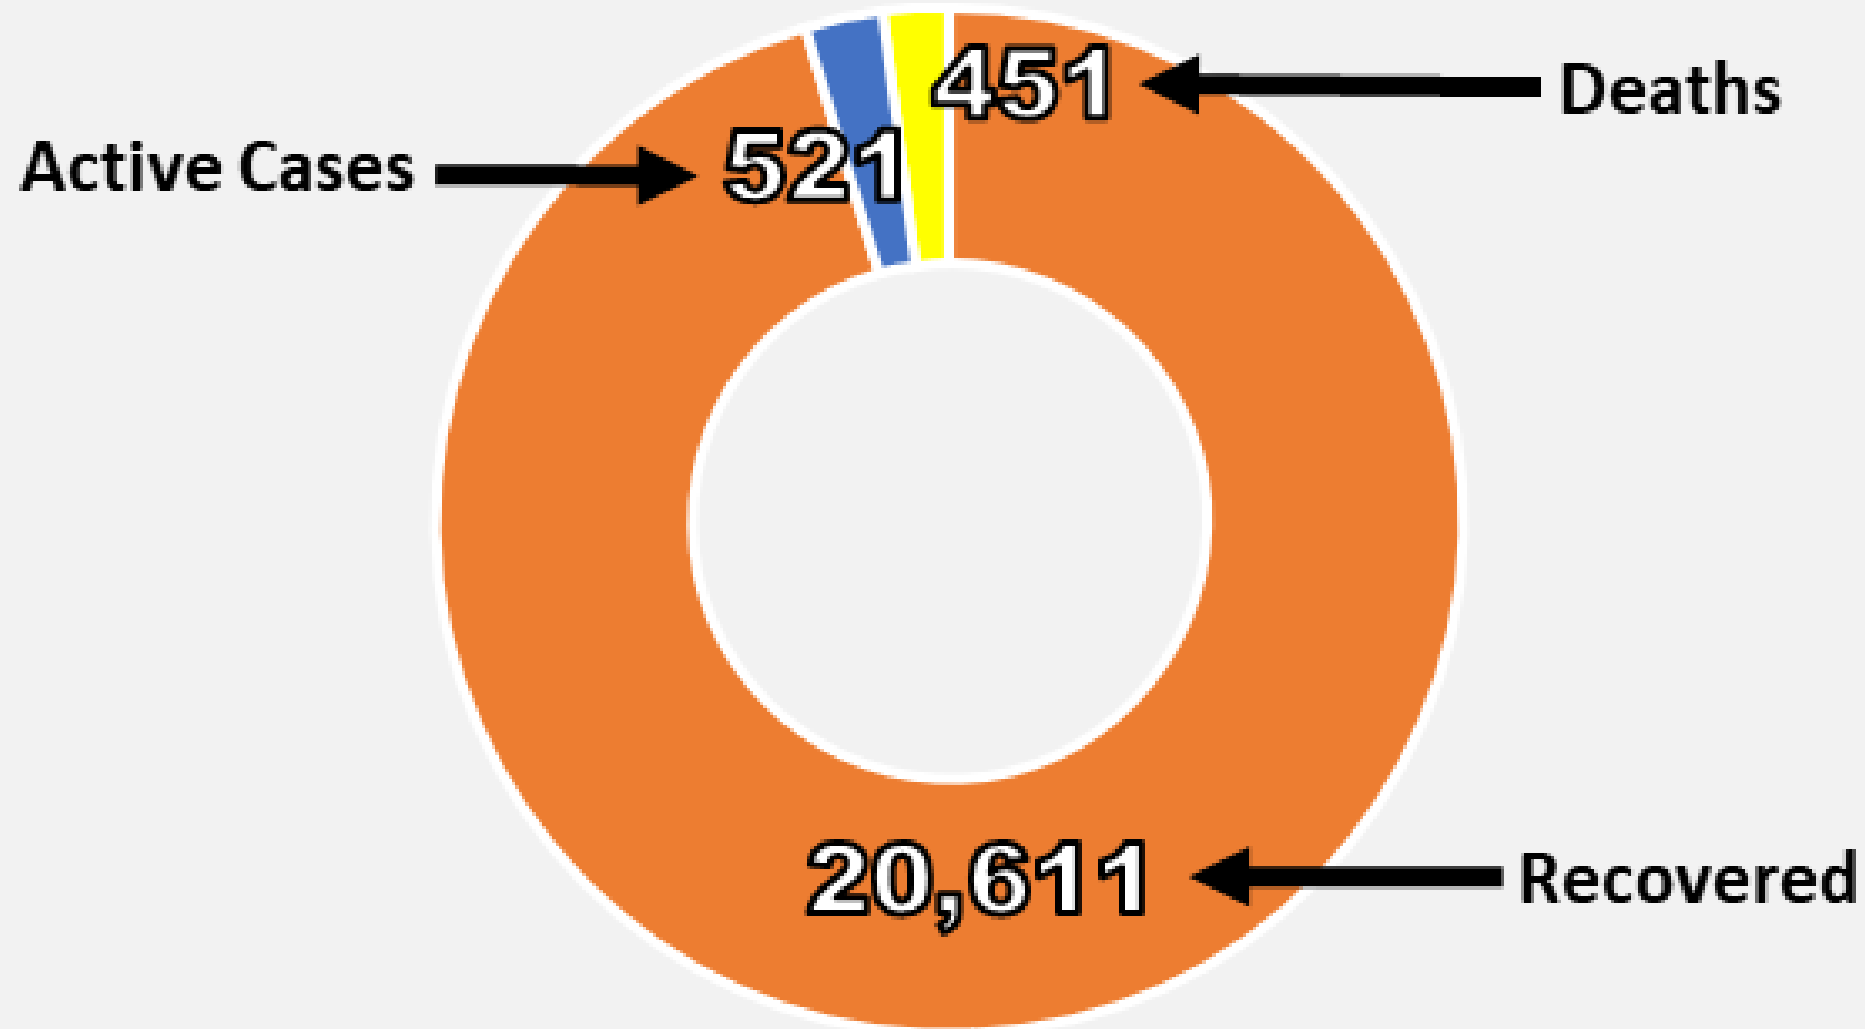

Nueces County Daily COVID-19 Cases

Nueces County COVID-19 Cases

November 5, 2020

Corpus Christi Hospitals

Daily COVID-19 Hospitalized Patients

Corpus Christi Hospitals Daily COVID-19 ICU Patients

Nueces County Total COVID-19 Deaths

Nueces County Daily COVID-19 Fatalities

Total Fatalities: 451

Nueces County Daily COVID-19 Cases