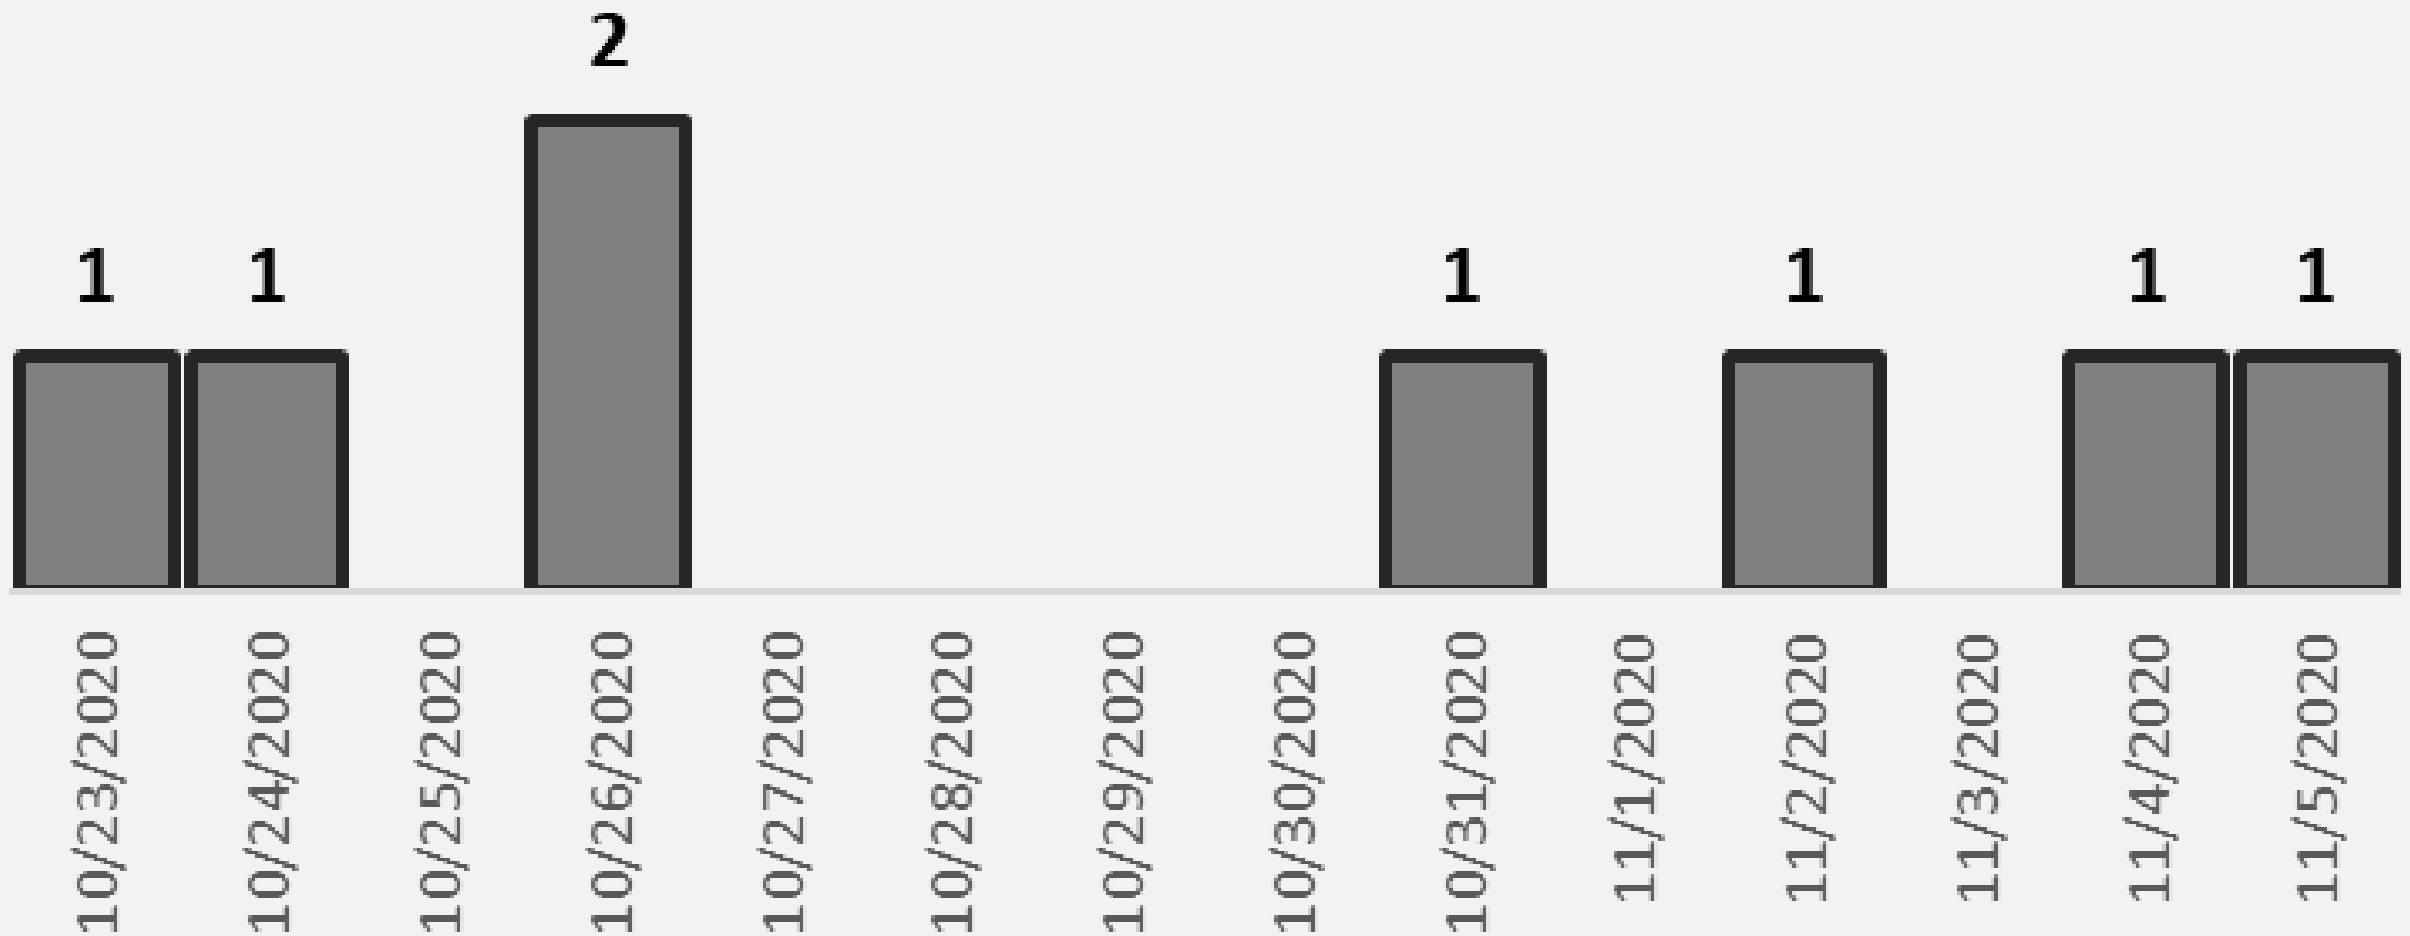

Nueces County Daily COVID-19 Cases

Nueces County COVID-19 Cases

November 5, 2020

Corpus Christi Hospitals

Daily COVID-19 Hospitalized Patients

Corpus Christi Hospitals Daily COVID-19 ICU Patients

Nueces County Total COVID-19 Deaths

Nueces County Daily COVID-19 Fatalities

Total Fatalities: 451

Nueces County Daily COVID-19 Cases