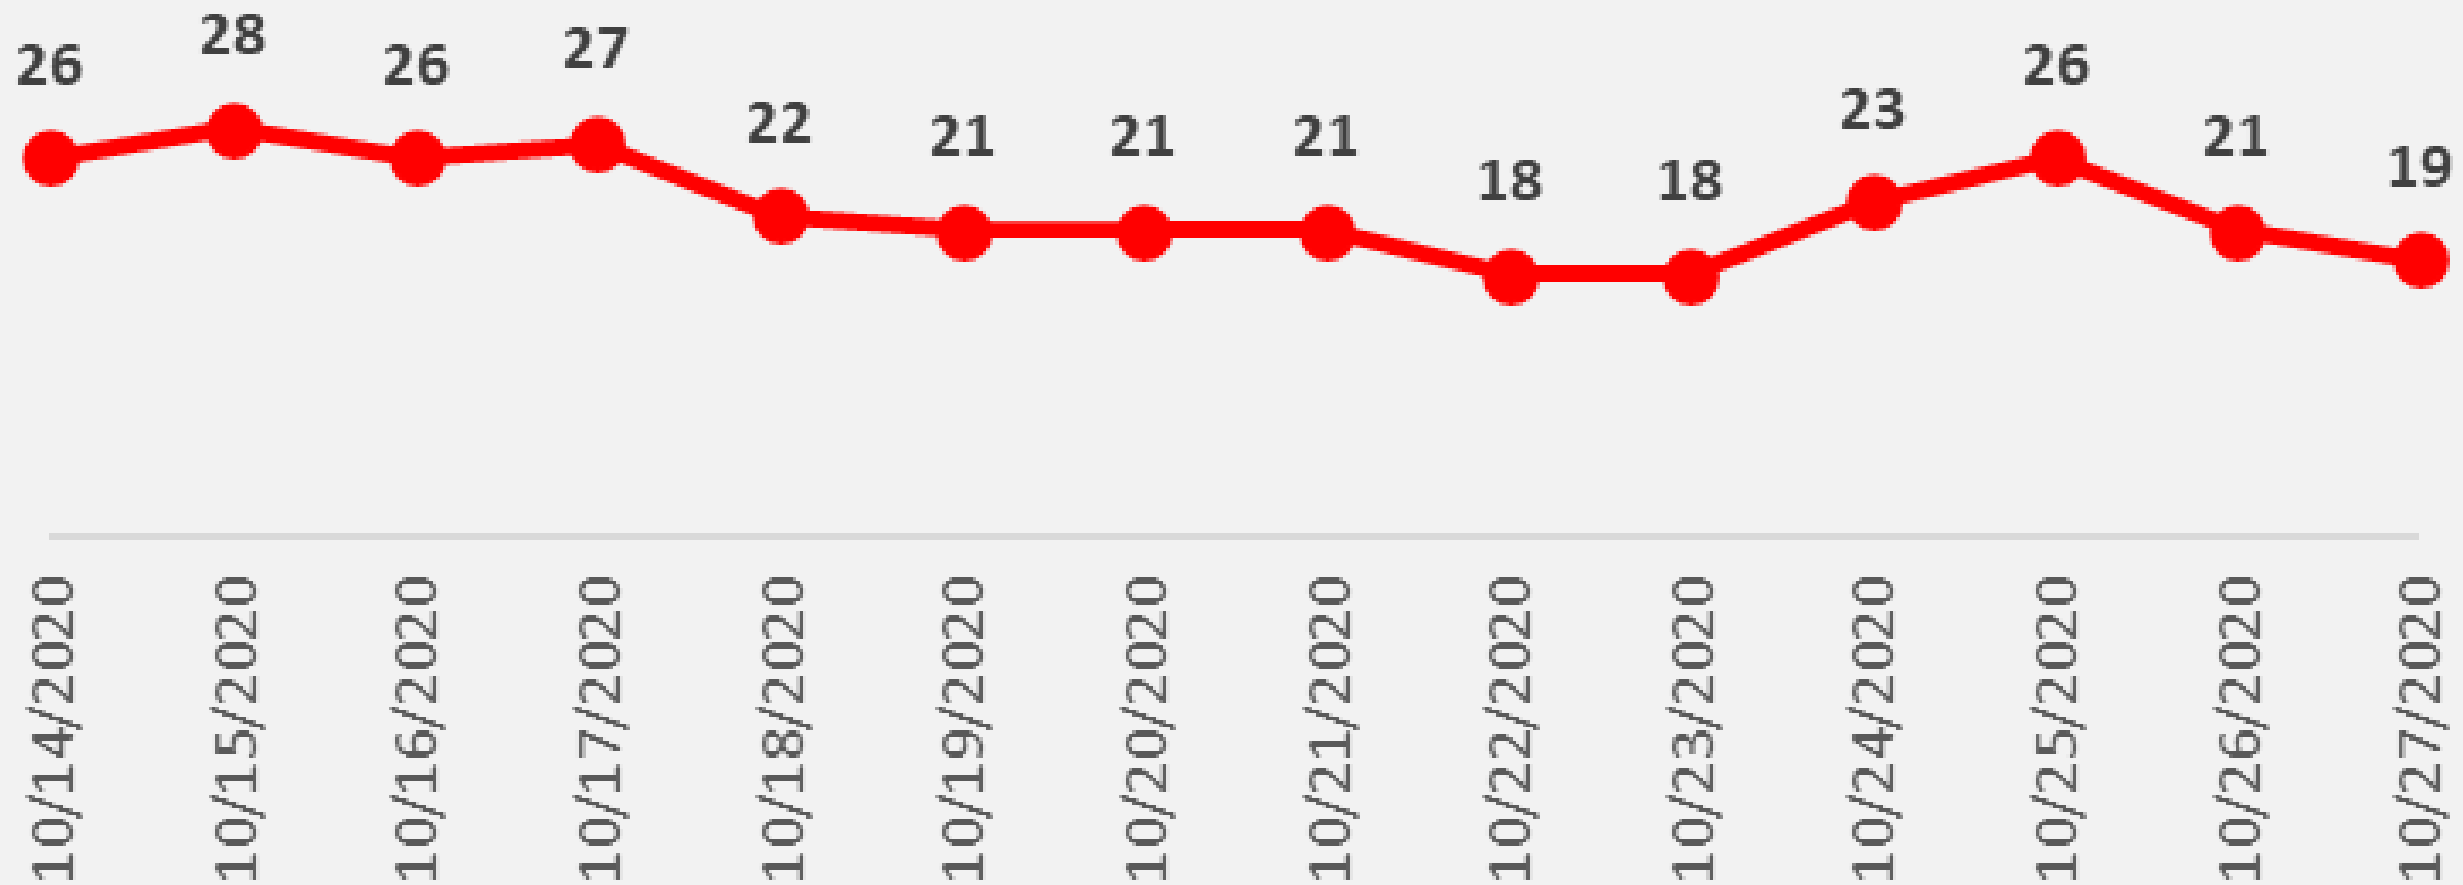

Nueces County Daily COVID-19 Cases

Nueces County COVID-19 Cases

October 27, 2020

Corpus Christi Hospitals

Daily COVID-19 Hospitalized Patients

Corpus Christi Hospitals Daily COVID-19 ICU Patients

Nueces County Total COVID-19 Deaths

Nueces County Daily COVID-19 Cases

Nueces County Daily COVID-19 Cases