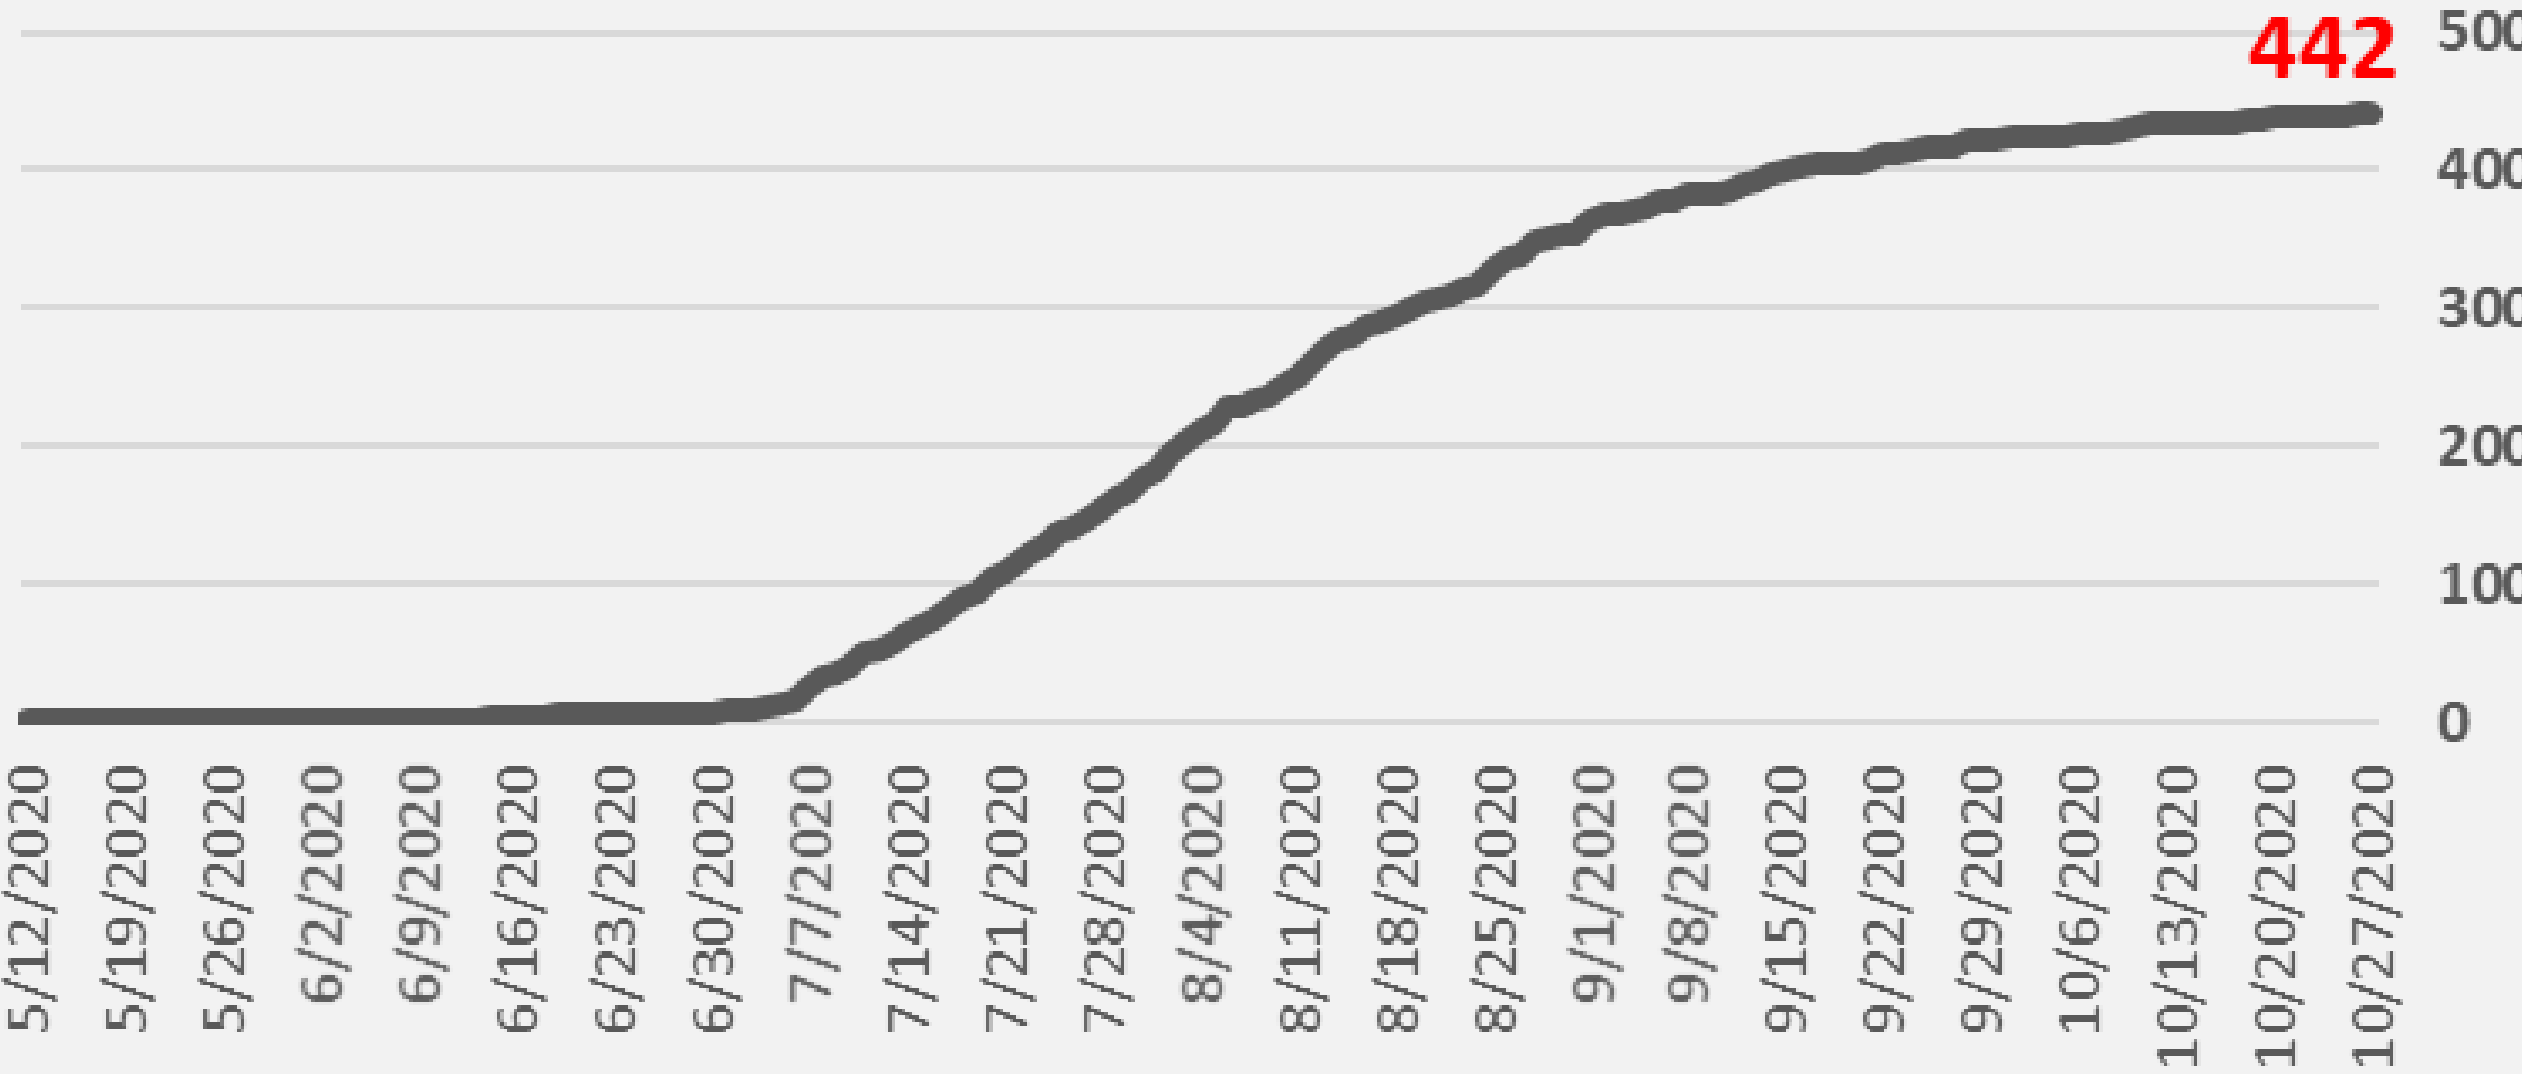

Nueces County Daily COVID-19 Cases

Nueces County COVID-19 Cases

October 27, 2020

Corpus Christi Hospitals

Daily COVID-19 Hospitalized Patients

Corpus Christi Hospitals Daily COVID-19 ICU Patients

Nueces County Total COVID-19 Deaths

Nueces County Daily COVID-19 Cases

Nueces County Daily COVID-19 Cases