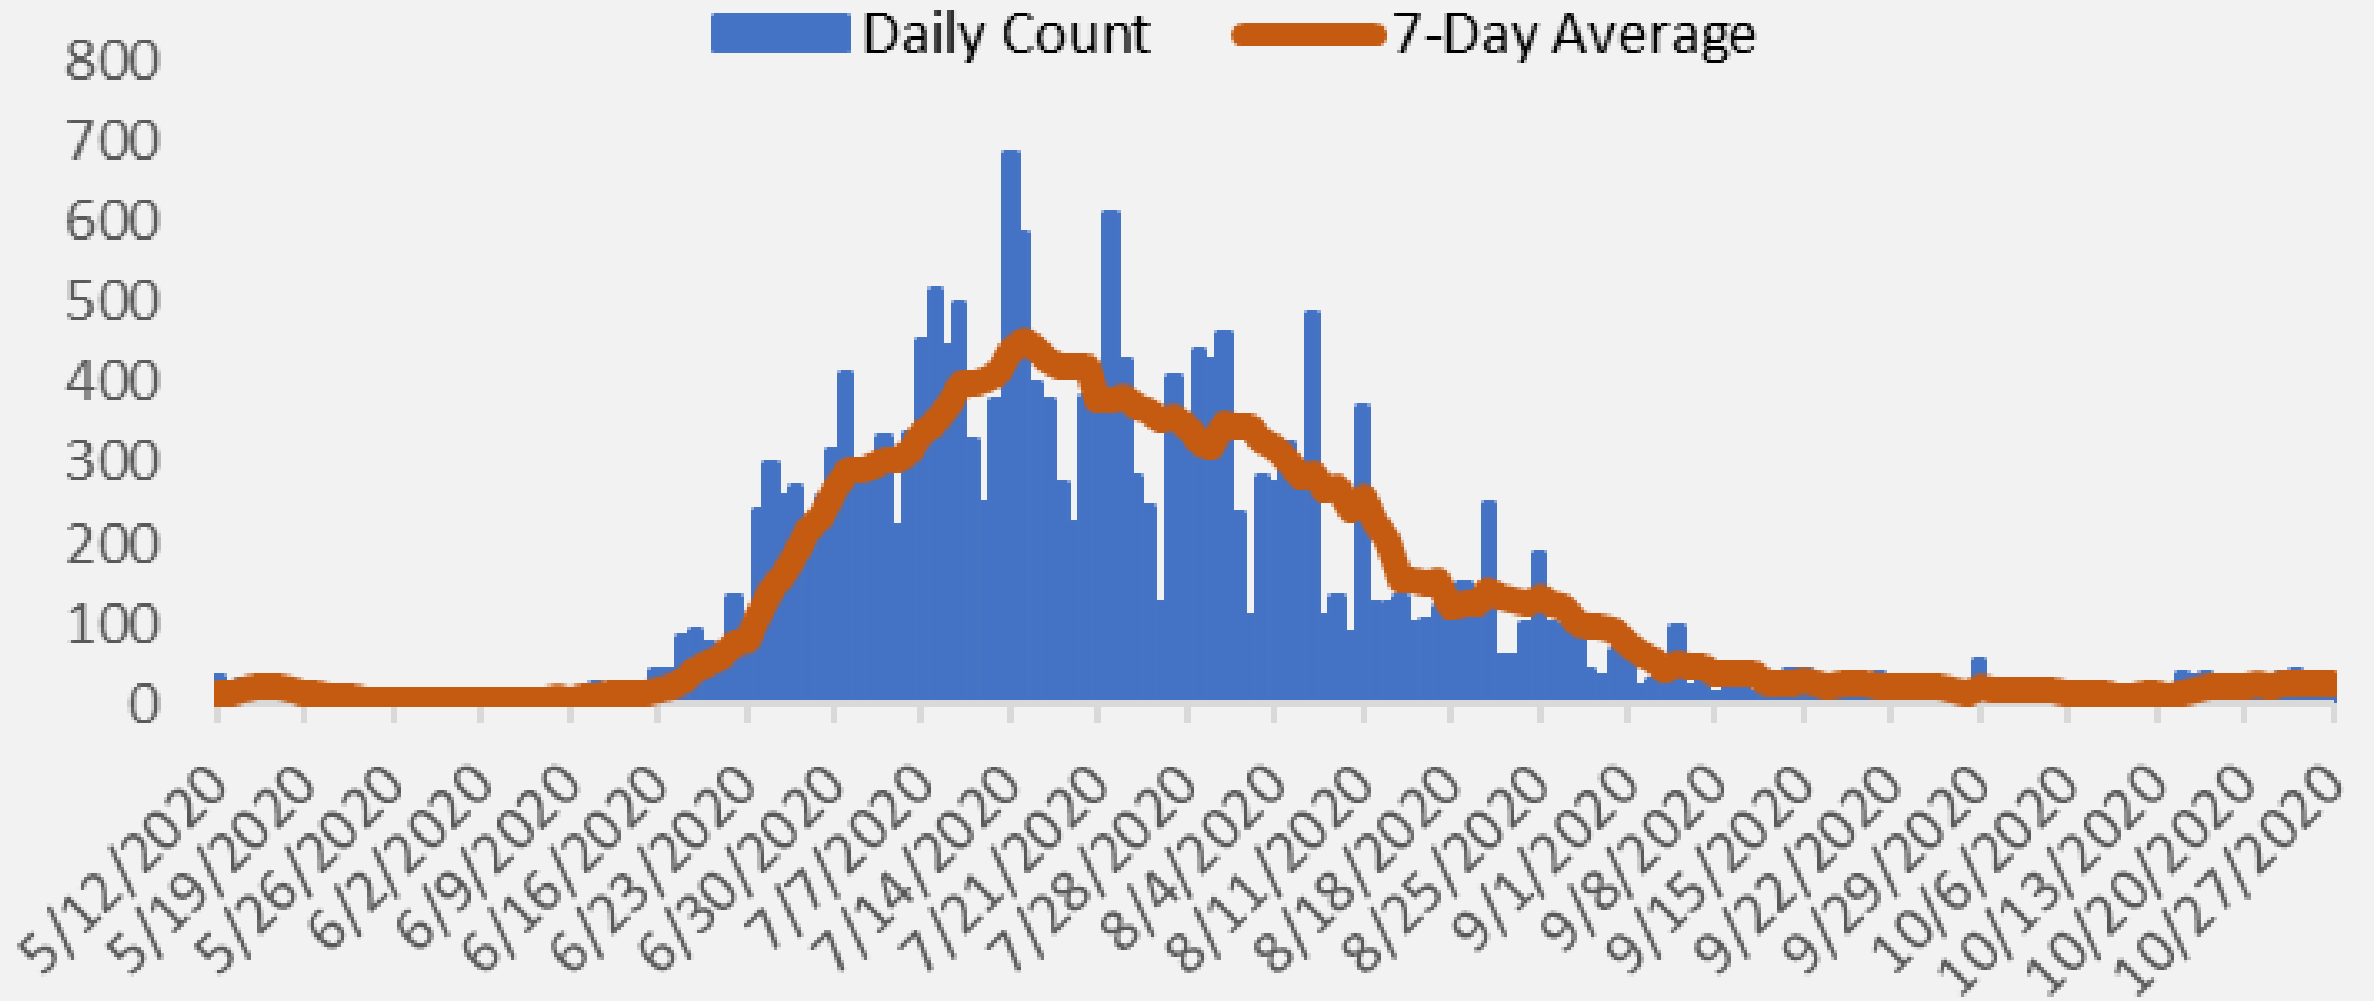

Nueces County Daily COVID-19 Cases

Nueces County COVID-19 Cases

October 27, 2020

Corpus Christi Hospitals

Daily COVID-19 Hospitalized Patients

Corpus Christi Hospitals Daily COVID-19 ICU Patients

Nueces County Total COVID-19 Deaths

Nueces County Daily COVID-19 Cases

Nueces County Daily COVID-19 Cases