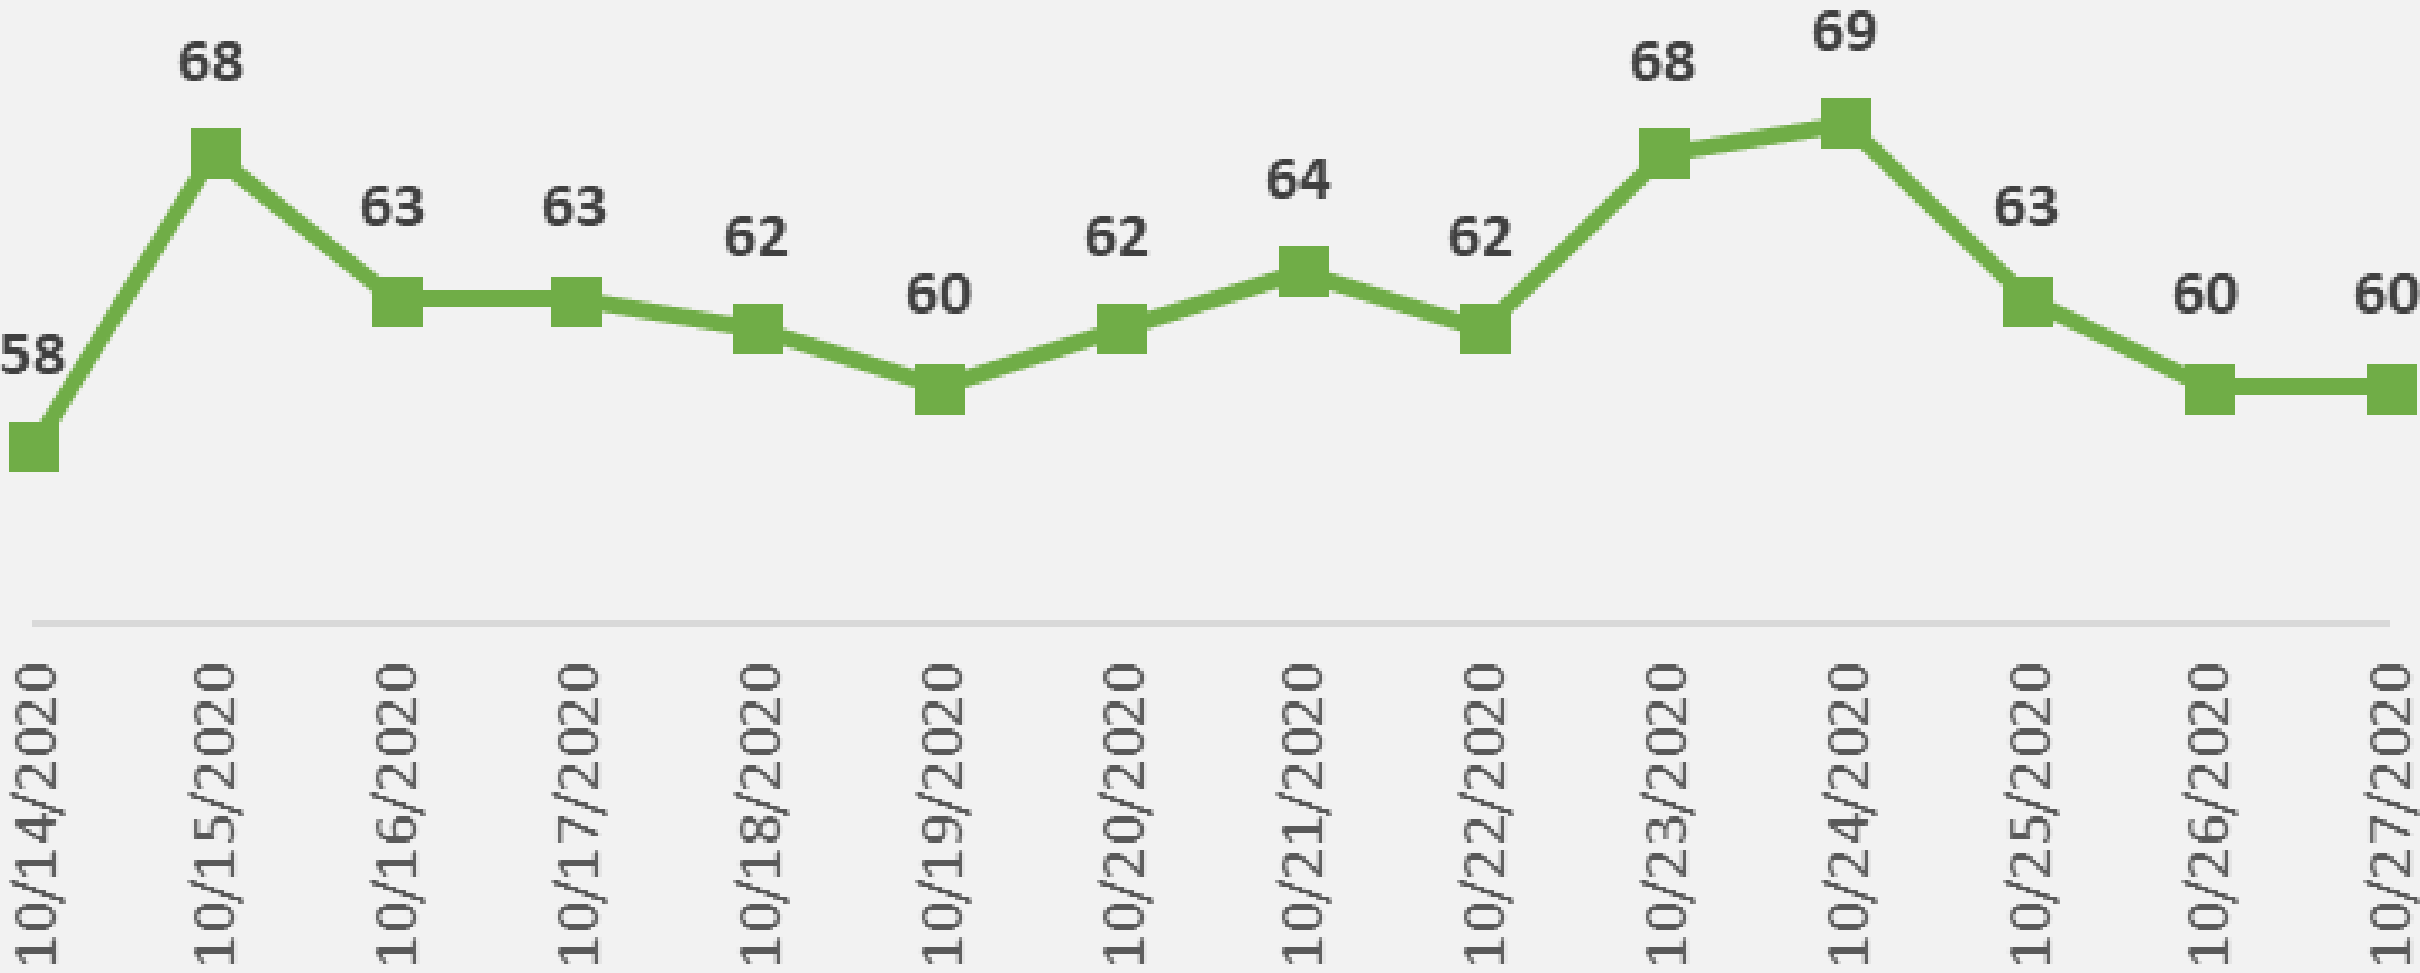

Nueces County Daily COVID-19 Cases

Nueces County COVID-19 Cases

October 27, 2020

Corpus Christi Hospitals

Daily COVID-19 Hospitalized Patients

Corpus Christi Hospitals Daily COVID-19 ICU Patients

Nueces County Total COVID-19 Deaths

Nueces County Daily COVID-19 Cases

Nueces County Daily COVID-19 Cases