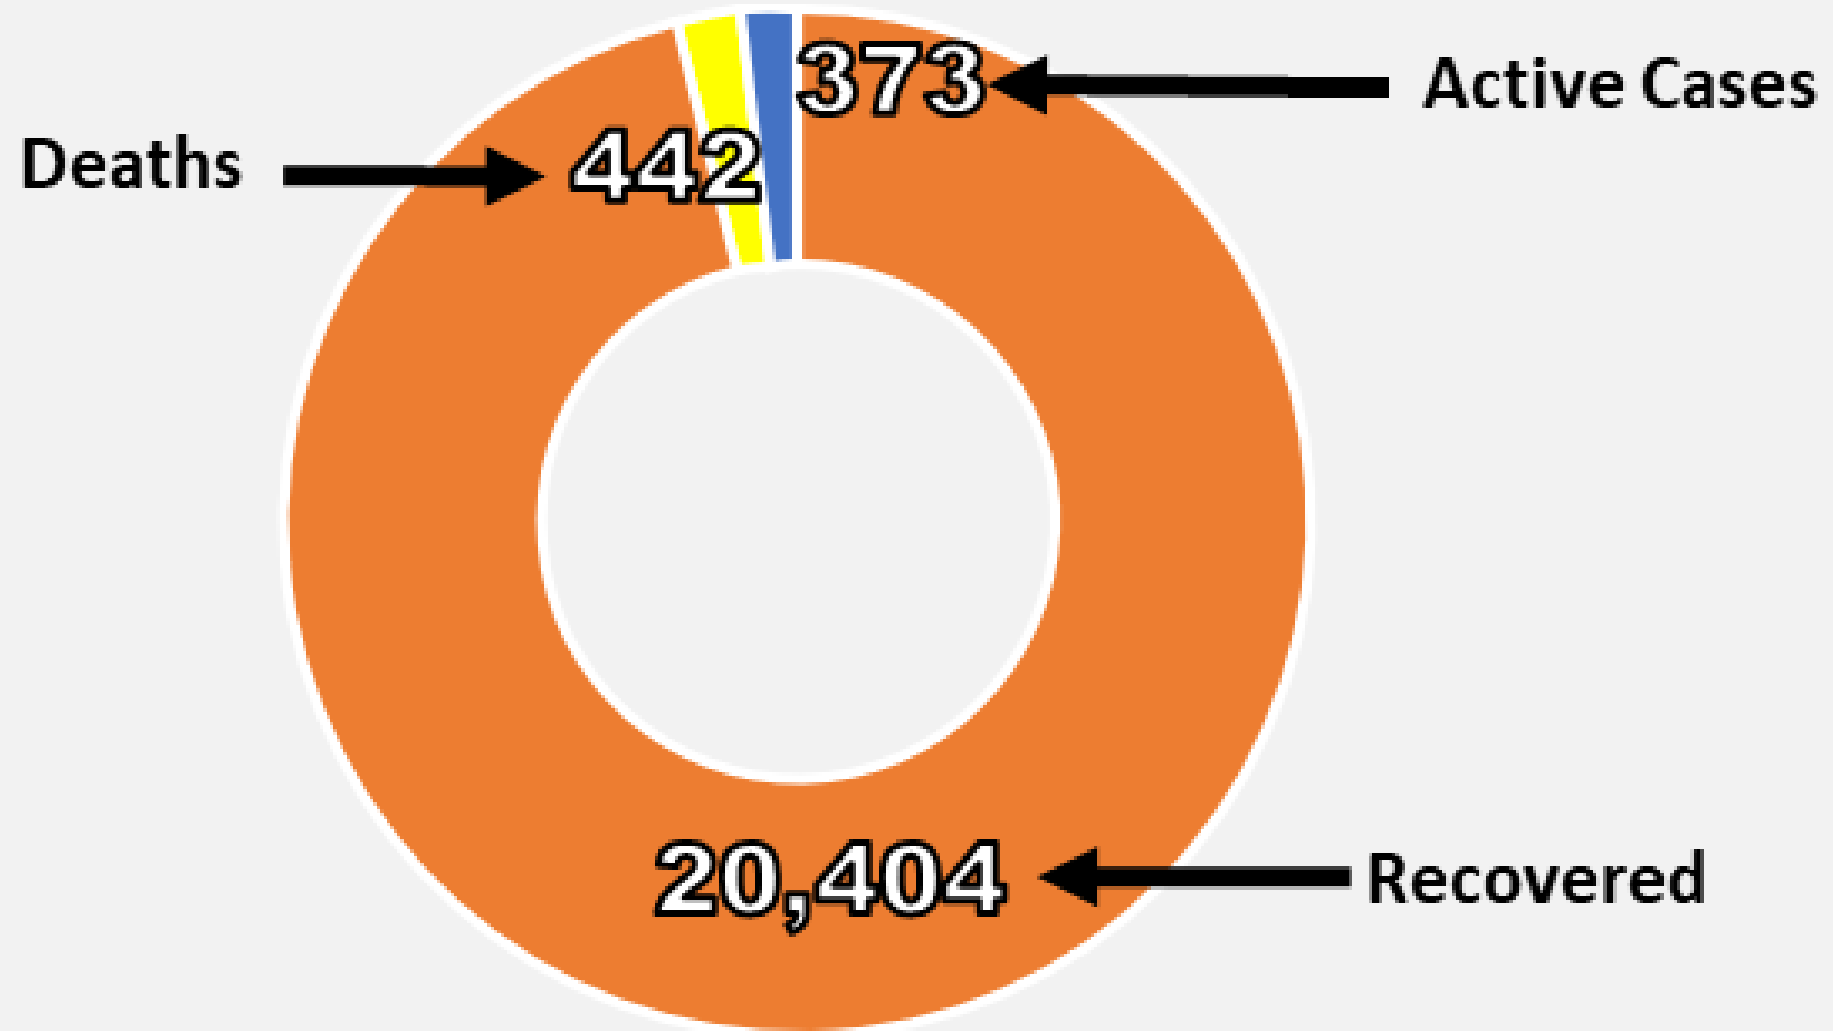

Nueces County Daily COVID-19 Cases

Nueces County COVID-19 Cases

October 27, 2020

Corpus Christi Hospitals

Daily COVID-19 Hospitalized Patients

Corpus Christi Hospitals Daily COVID-19 ICU Patients

Nueces County Total COVID-19 Deaths

Nueces County Daily COVID-19 Cases

Nueces County Daily COVID-19 Cases