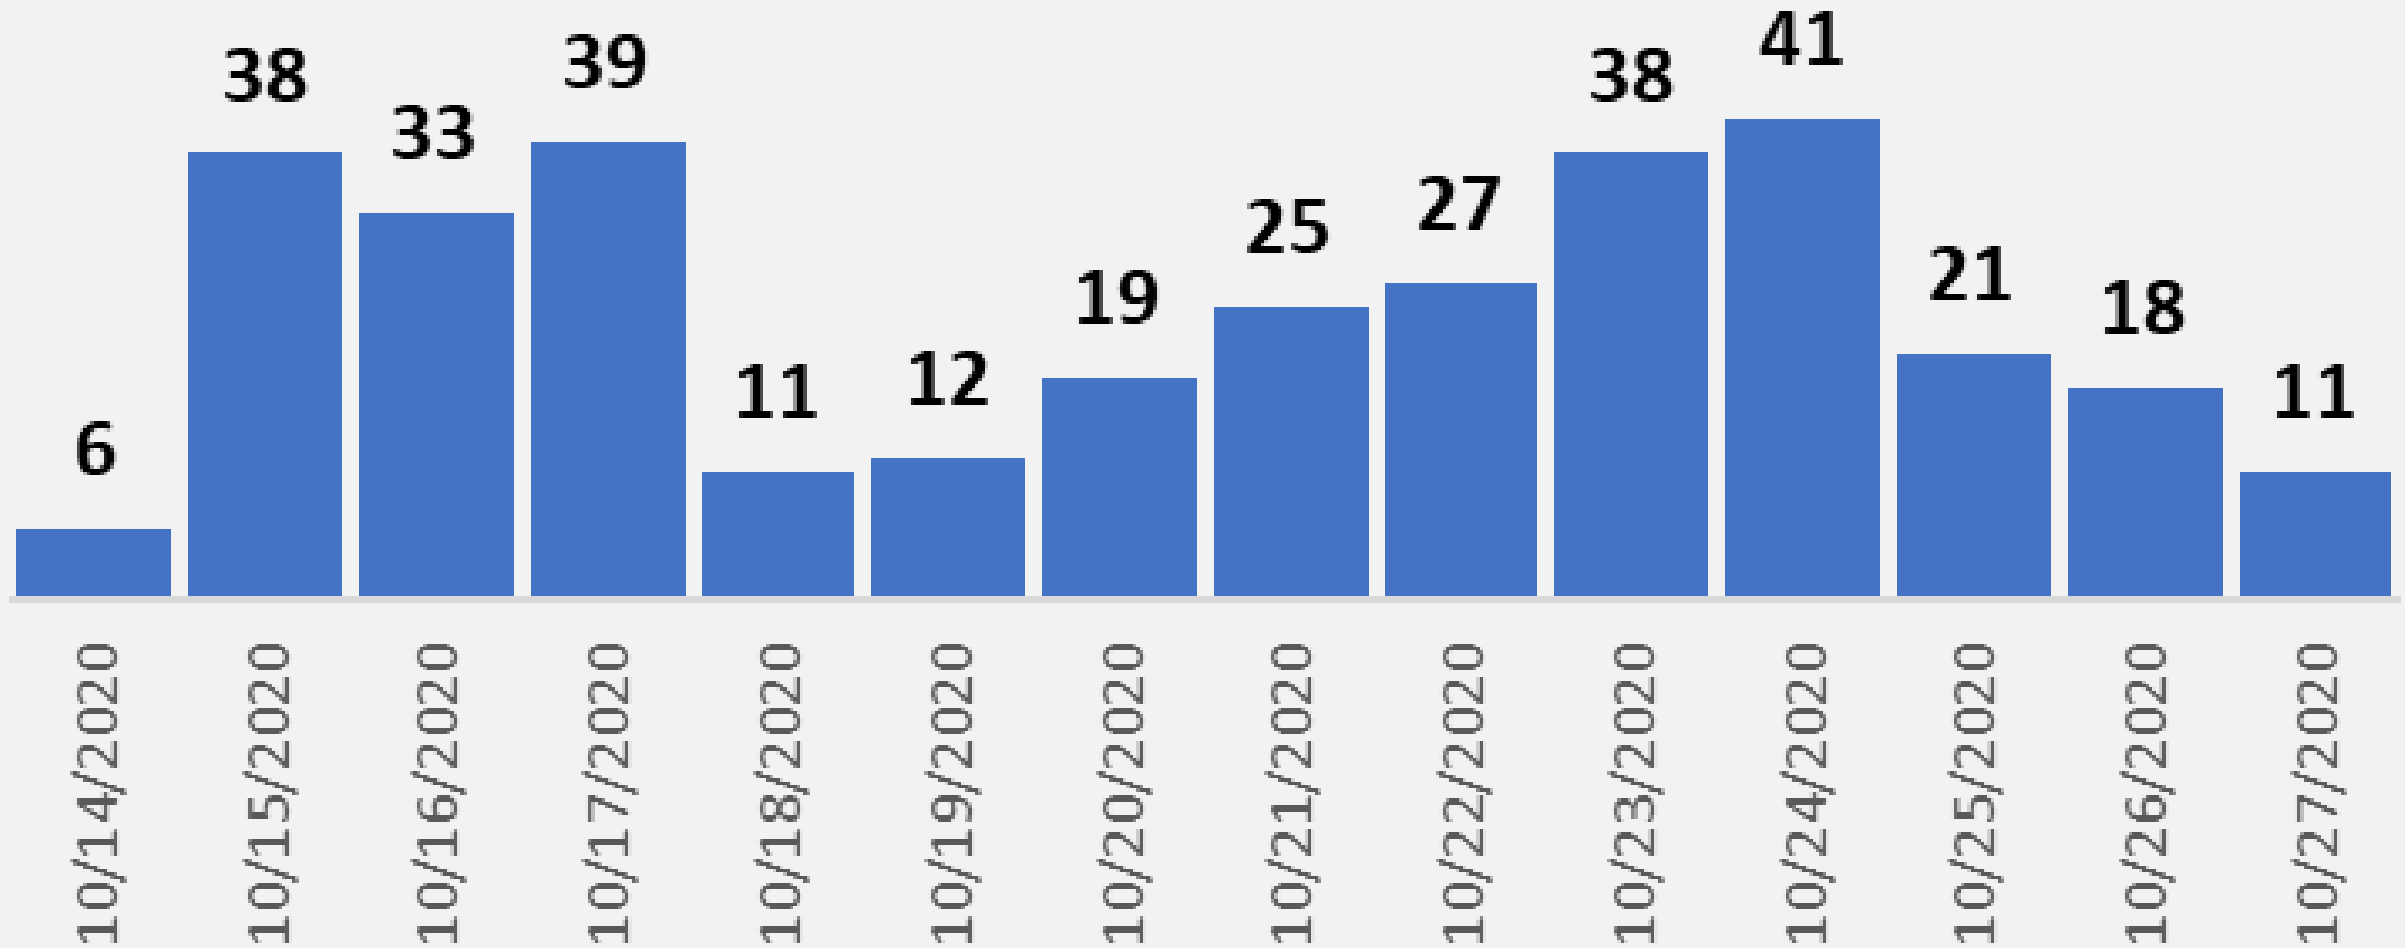

Nueces County Daily COVID-19 Cases

Nueces County COVID-19 Cases

October 27, 2020

Corpus Christi Hospitals

Daily COVID-19 Hospitalized Patients

Corpus Christi Hospitals Daily COVID-19 ICU Patients

Nueces County Total COVID-19 Deaths

Nueces County Daily COVID-19 Cases

Nueces County Daily COVID-19 Cases