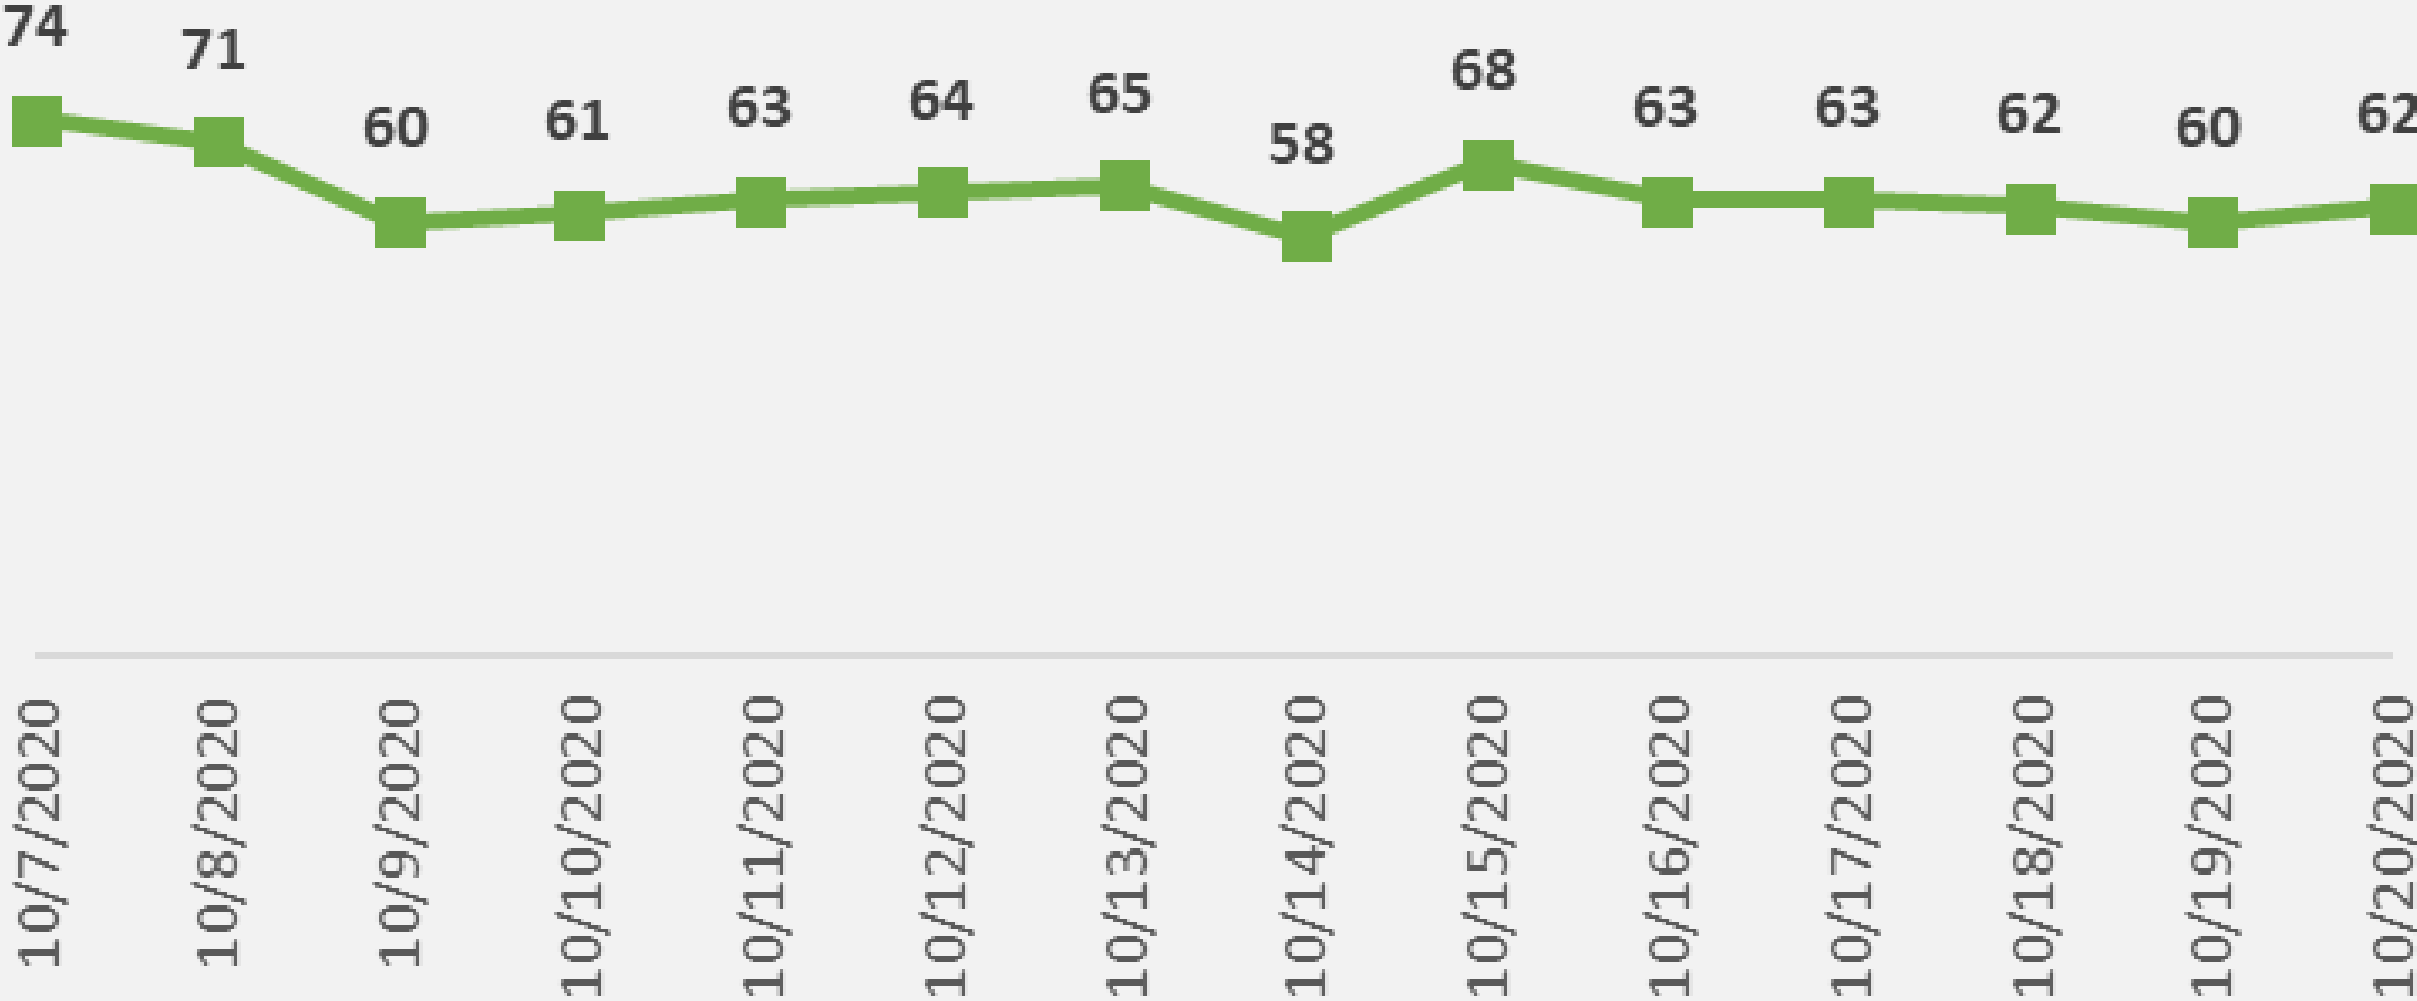

# Nueces County Daily COVID-19 Cases

# Nueces County COVID-19 Cases

## Daily COVID-19 Hospitalized Patients