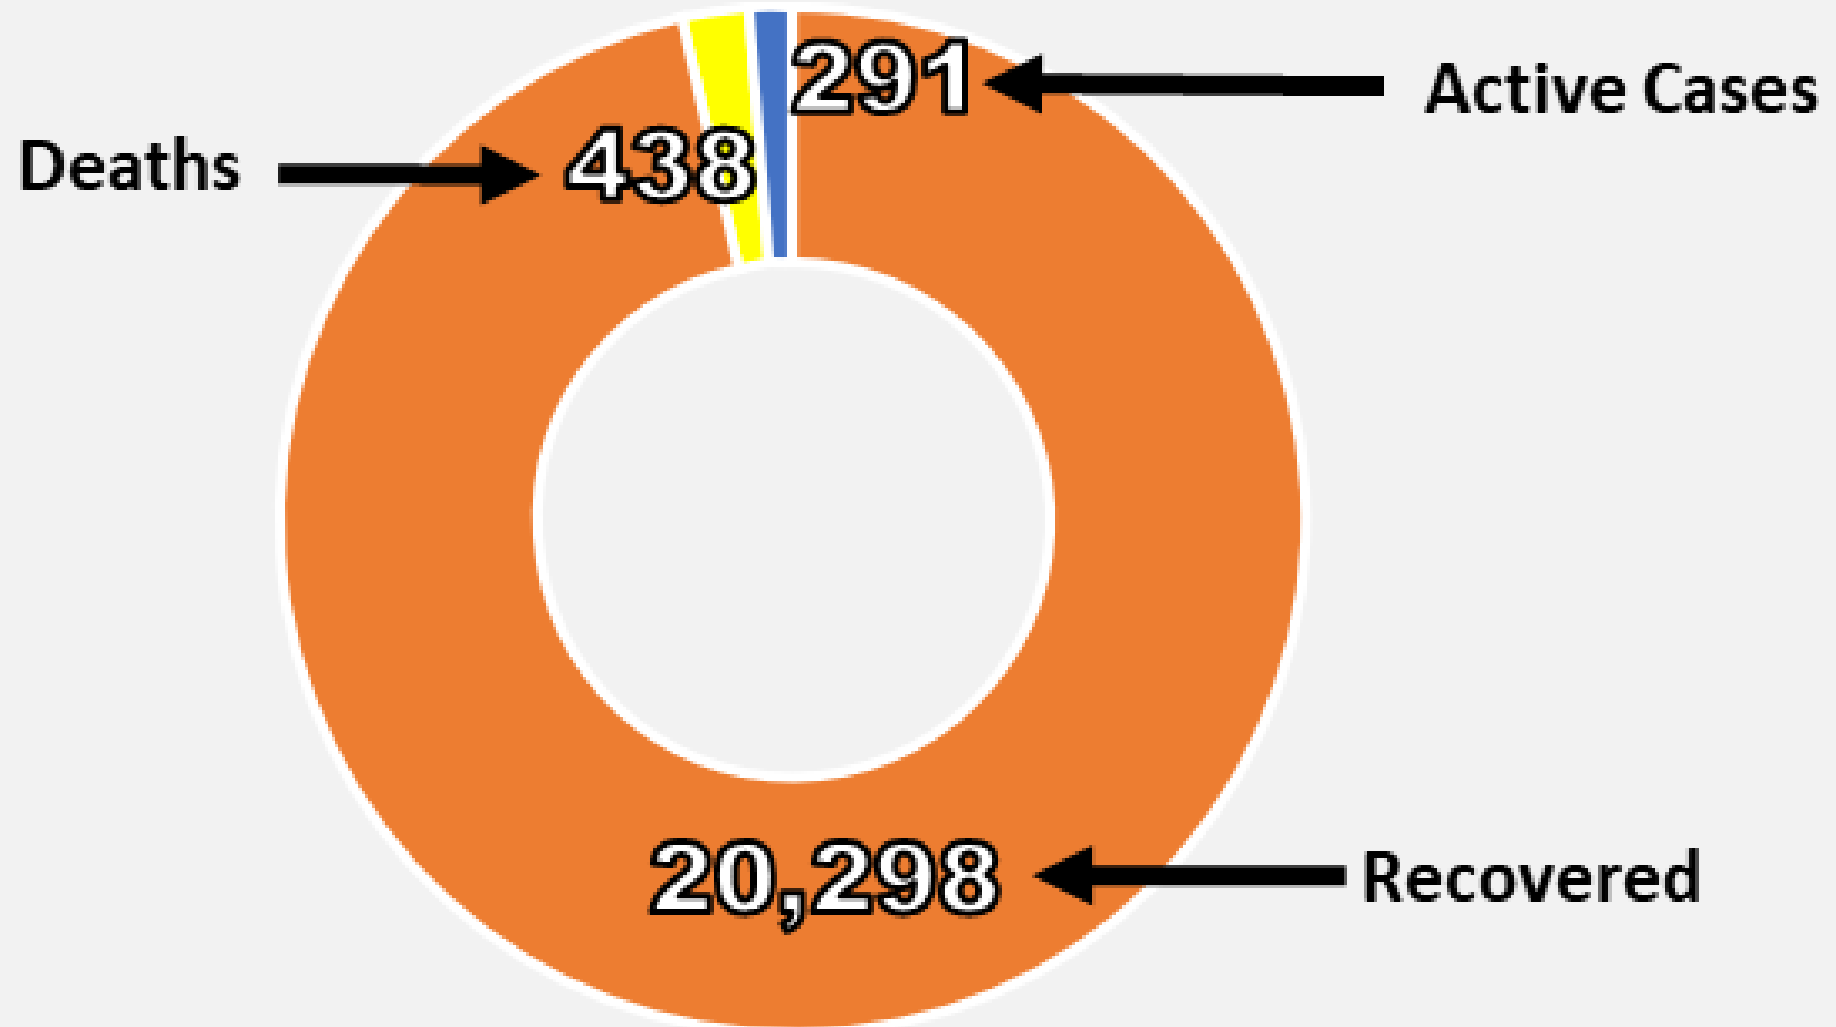

Nueces County COVID-19 Cases

October 20, 2020