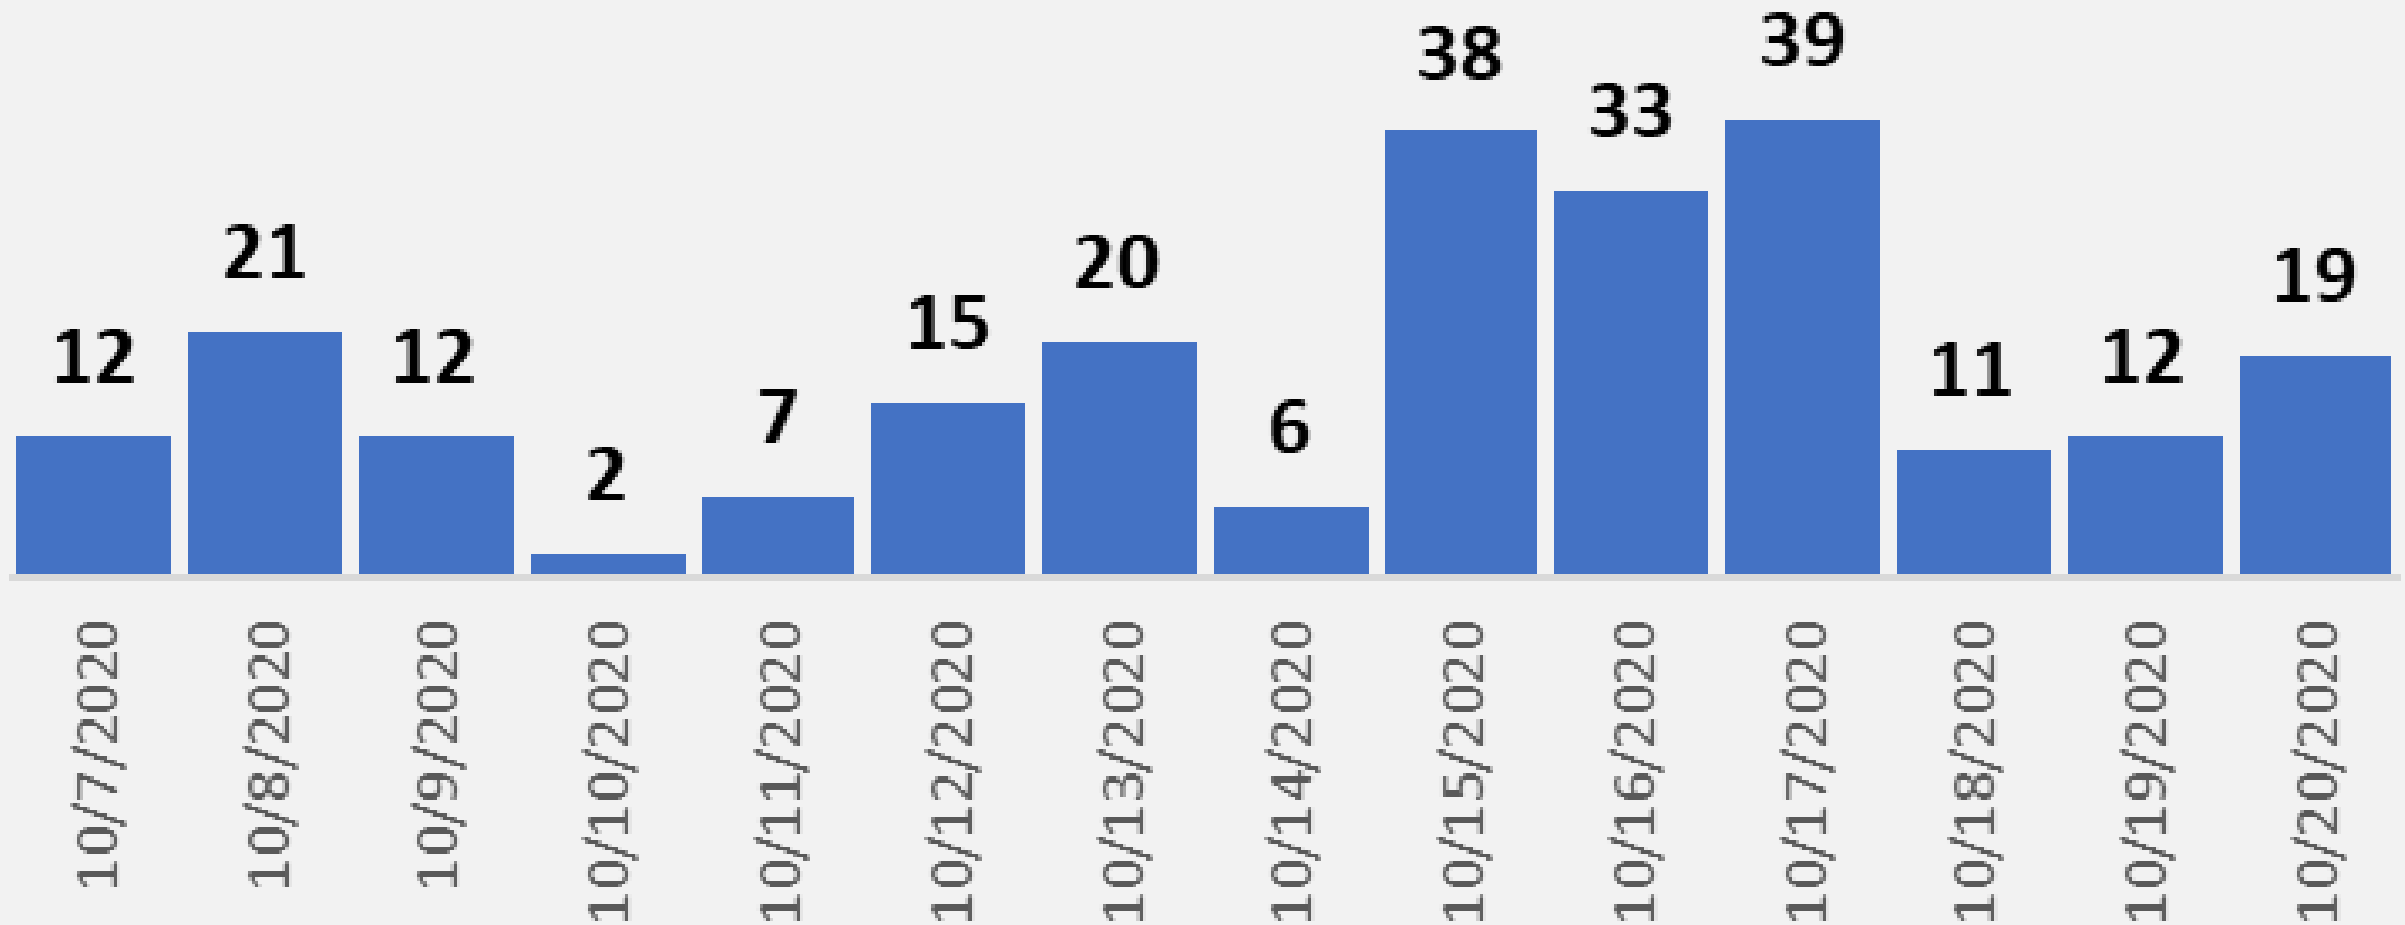

# Nueces County Daily COVID-19 Cases

# Nueces County COVID-19 Cases

# Nueces County Daily COVID-19 Cases

■ Daily Count    — 7-Day Average