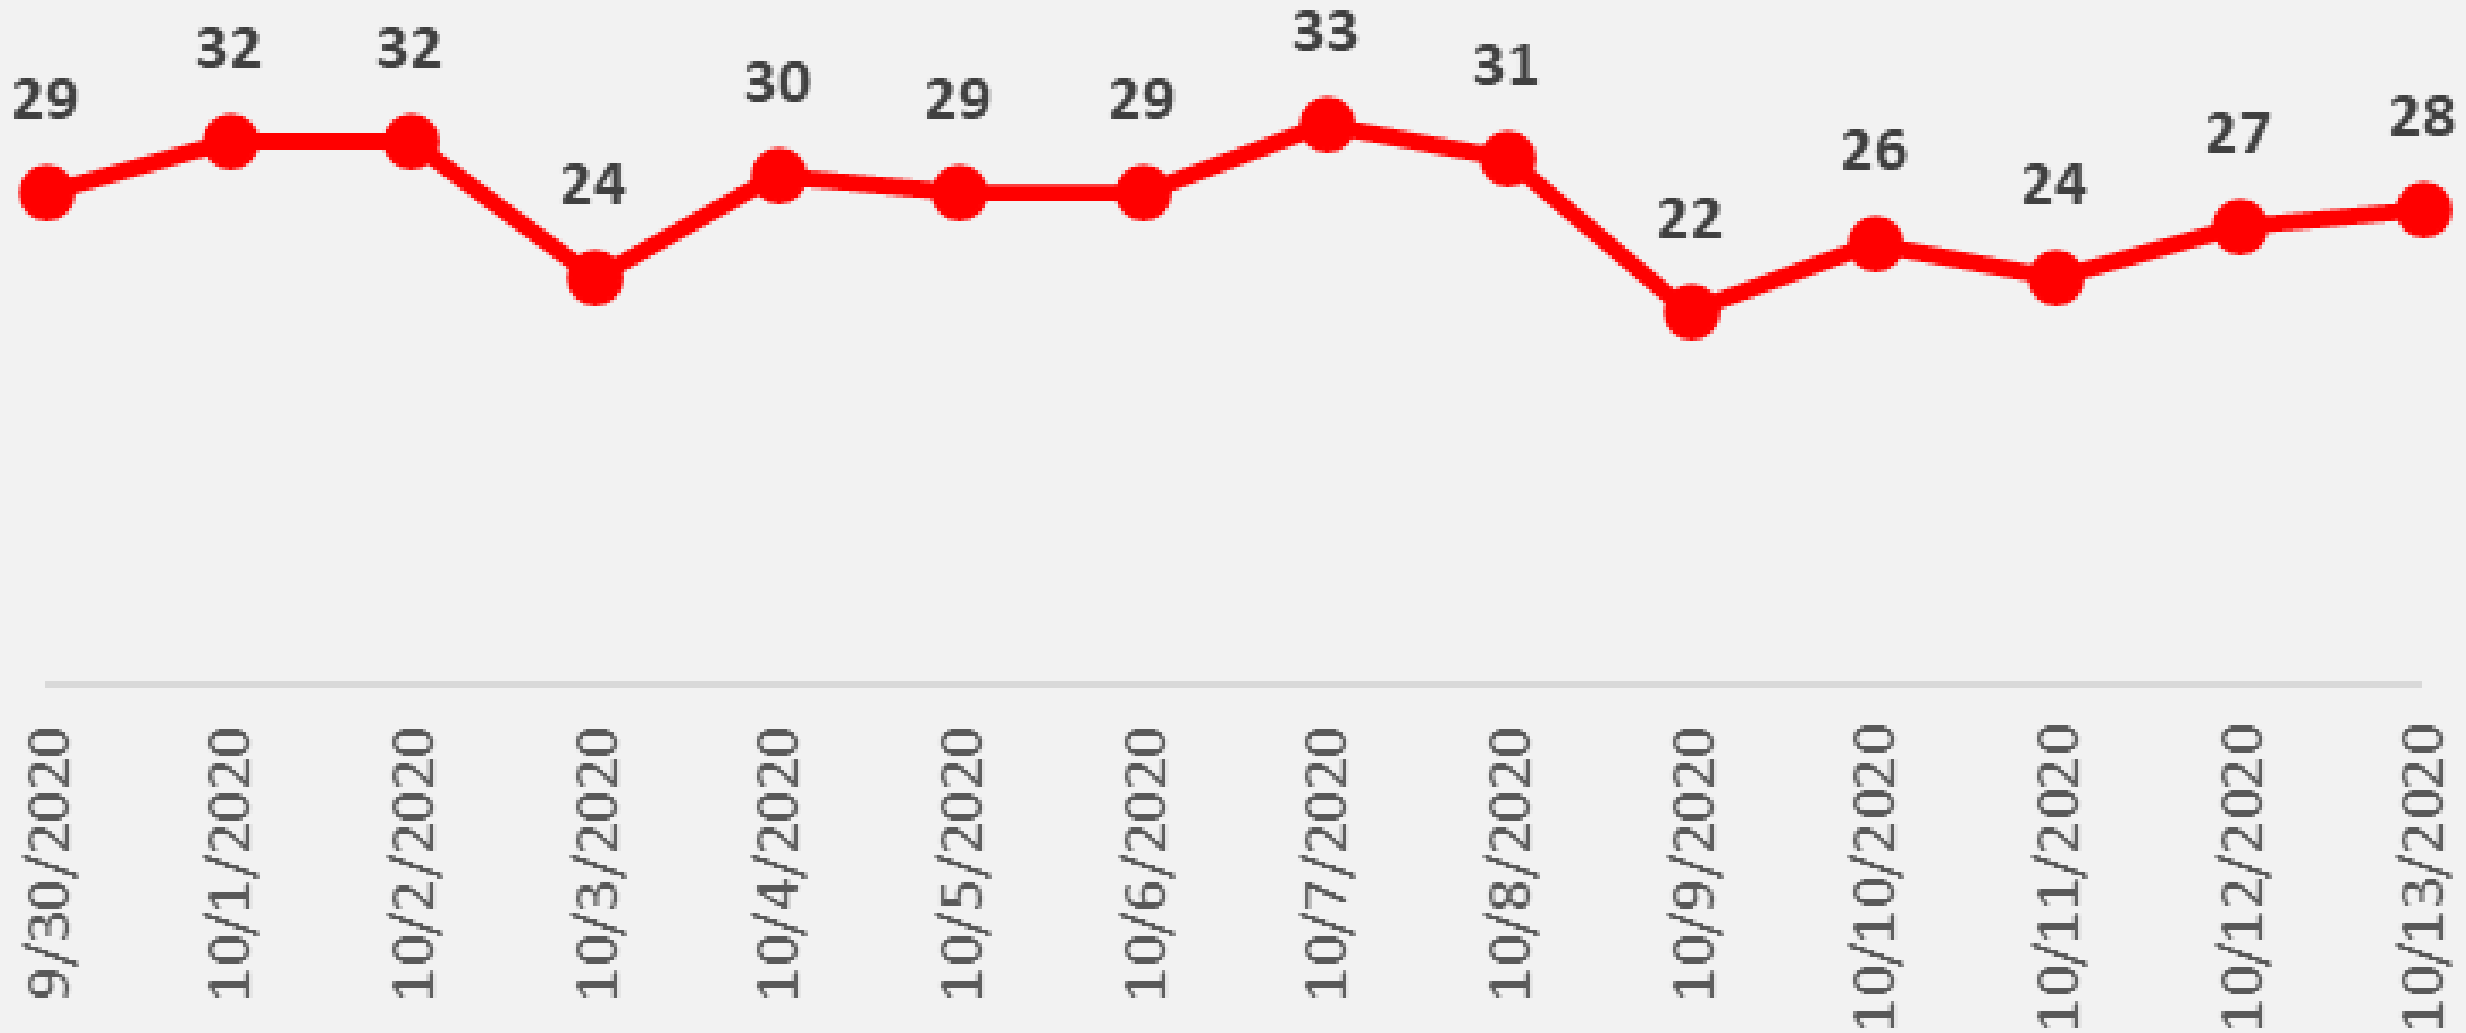

Nueces County Daily COVID-19 Cases

Nueces County COVID-19 Cases

October 13, 2020

Corpus Christi Hospitals

Daily COVID-19 Hospitalized Patients

Corpus Christi Hospitals Daily COVID-19 ICU Patients

Nueces County Total COVID-19 Deaths

Nueces County Daily COVID-19 Cases

■ Daily Count — 7-Day Average

Nueces County Daily COVID-19 Cases

- State Database Received Numbers
- Health District Daily Numbers