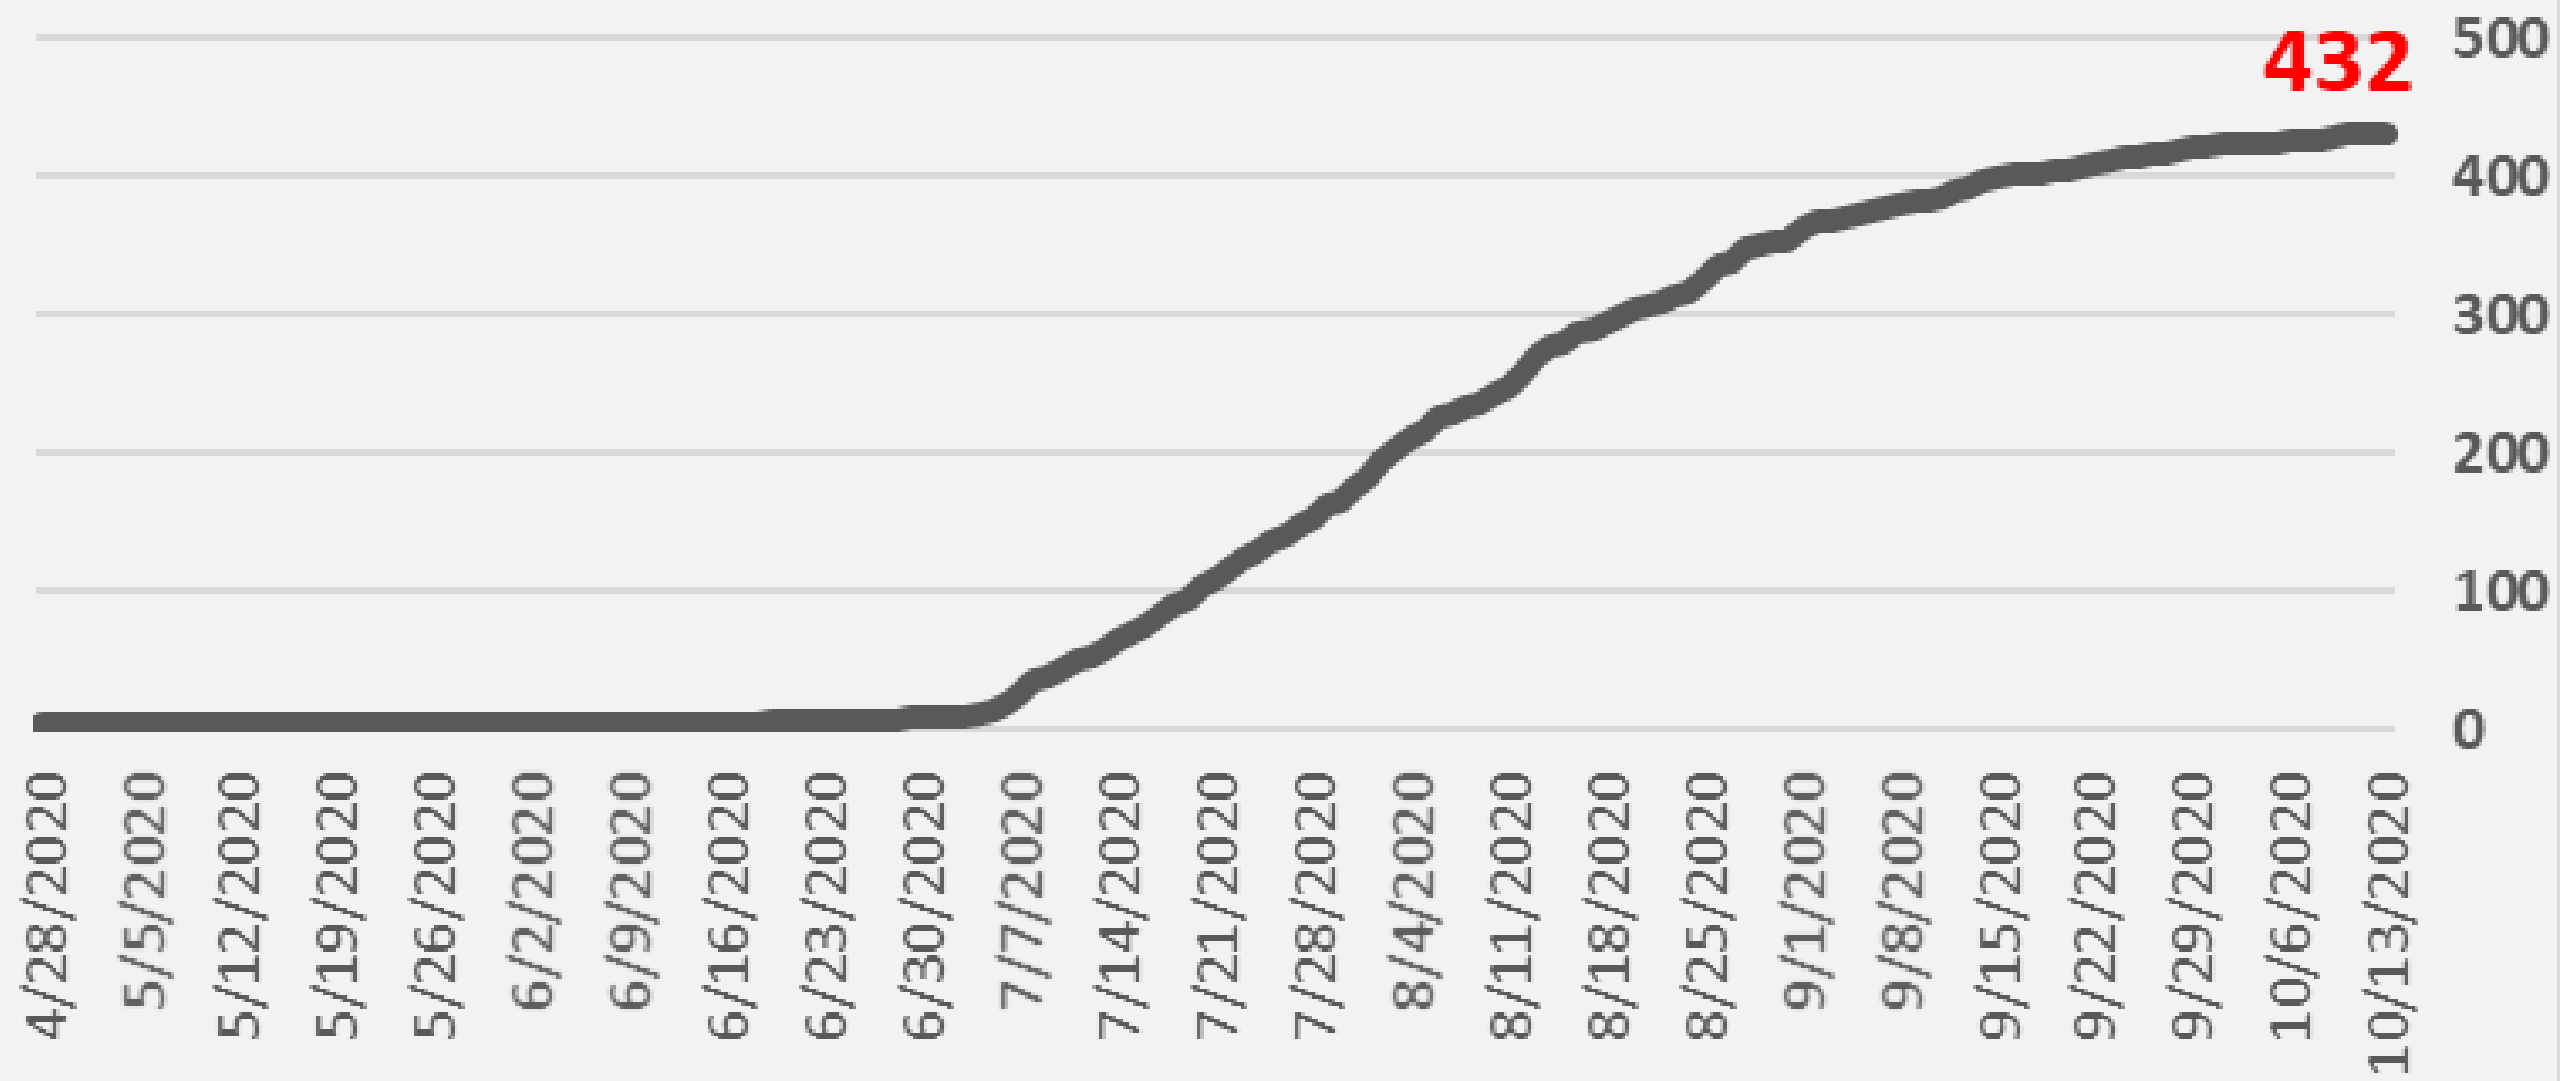

Nueces County Daily COVID-19 Cases

Nueces County COVID-19 Cases

October 13, 2020

Corpus Christi Hospitals

Daily COVID-19 Hospitalized Patients

Corpus Christi Hospitals Daily COVID-19 ICU Patients

Nueces County Total COVID-19 Deaths

Nueces County Daily COVID-19 Cases

■ Daily Count — 7-Day Average

Nueces County Daily COVID-19 Cases

- State Database Received Numbers
- Health District Daily Numbers