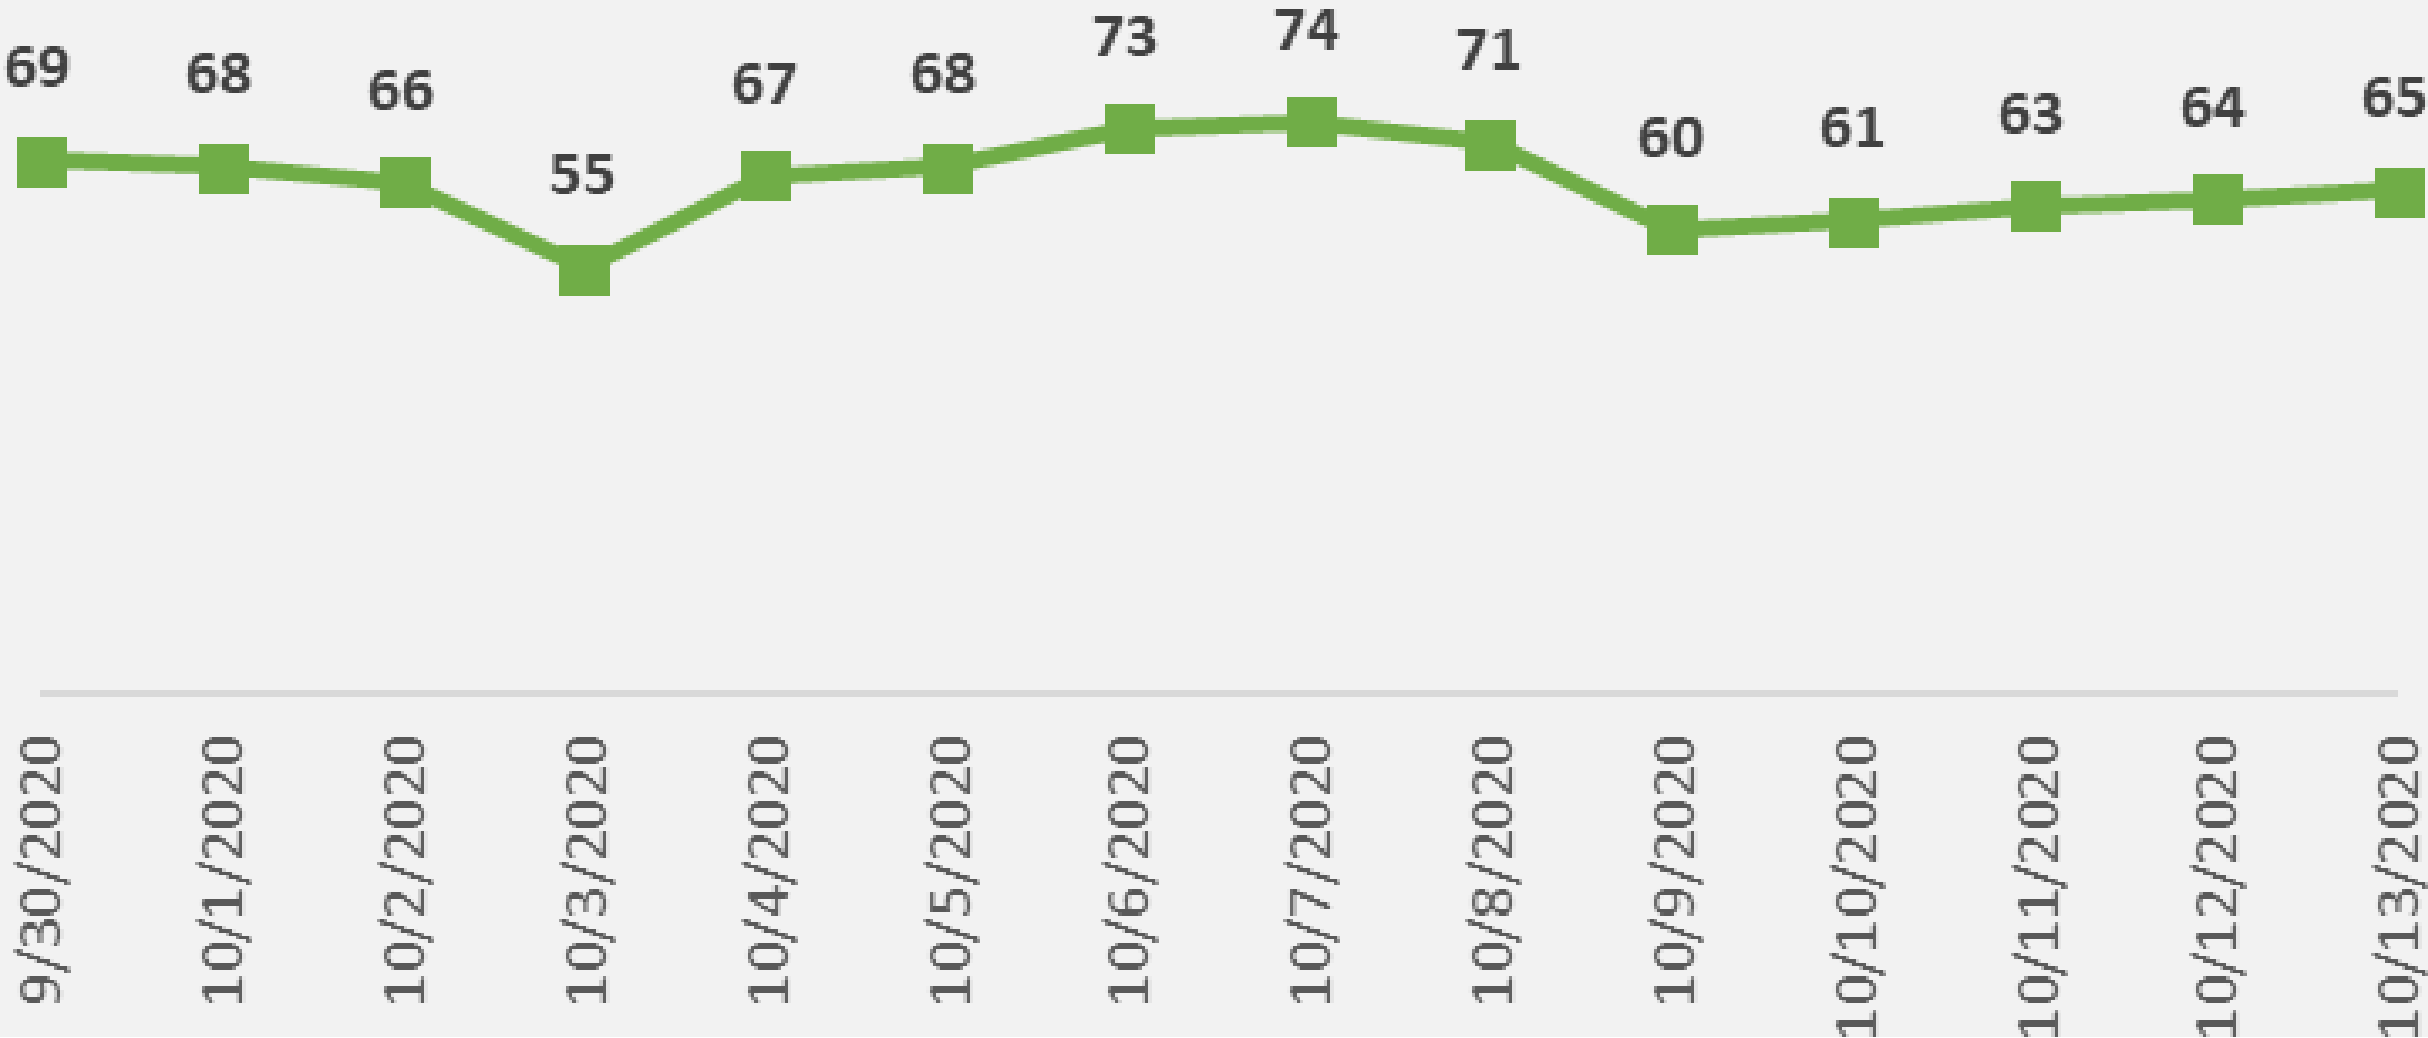

Nueces County Daily COVID-19 Cases

Nueces County COVID-19 Cases

October 13, 2020

Corpus Christi Hospitals

Daily COVID-19 Hospitalized Patients

Corpus Christi Hospitals Daily COVID-19 ICU Patients

Nueces County Total COVID-19 Deaths

Nueces County Daily COVID-19 Cases

■ Daily Count — 7-Day Average

Nueces County Daily COVID-19 Cases

- State Database Received Numbers
- Health District Daily Numbers