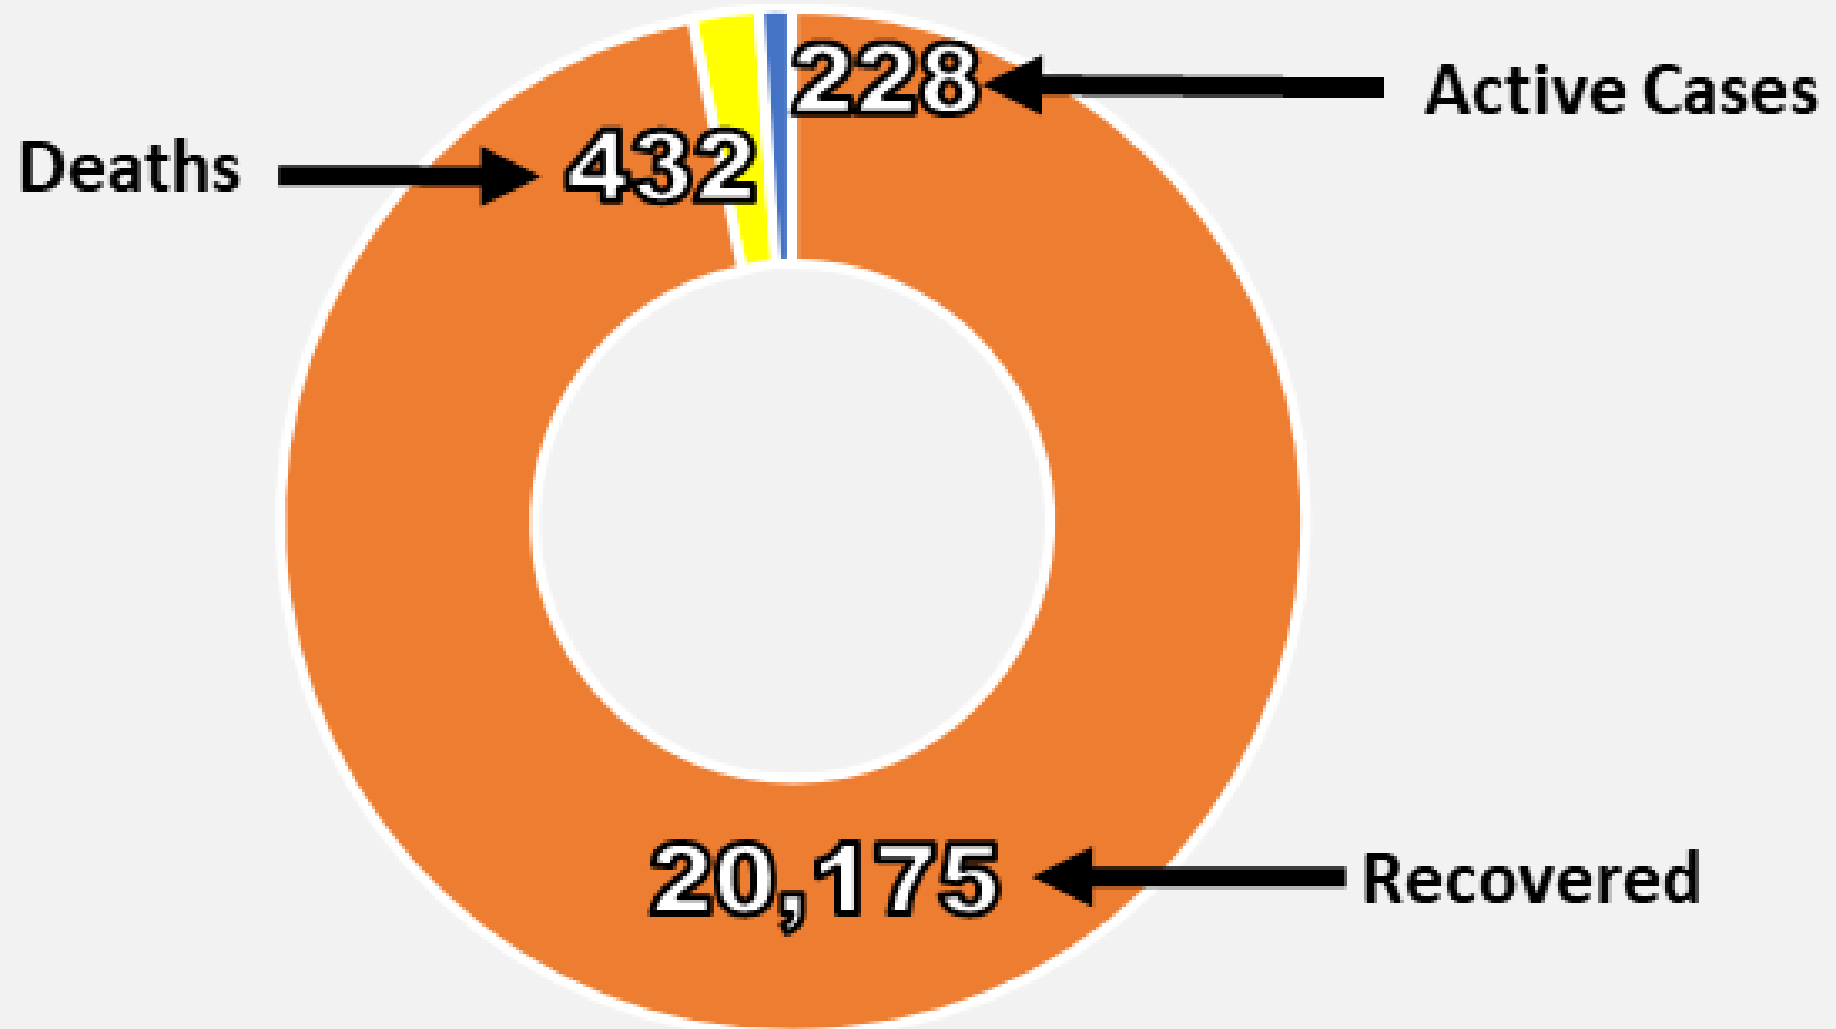

Nueces County Daily COVID-19 Cases

Nueces County COVID-19 Cases

October 13, 2020

Corpus Christi Hospitals

Daily COVID-19 Hospitalized Patients

Corpus Christi Hospitals Daily COVID-19 ICU Patients

Nueces County Total COVID-19 Deaths

Nueces County Daily COVID-19 Cases

■ Daily Count — 7-Day Average

Nueces County Daily COVID-19 Cases

- State Database Received Numbers
- Health District Daily Numbers