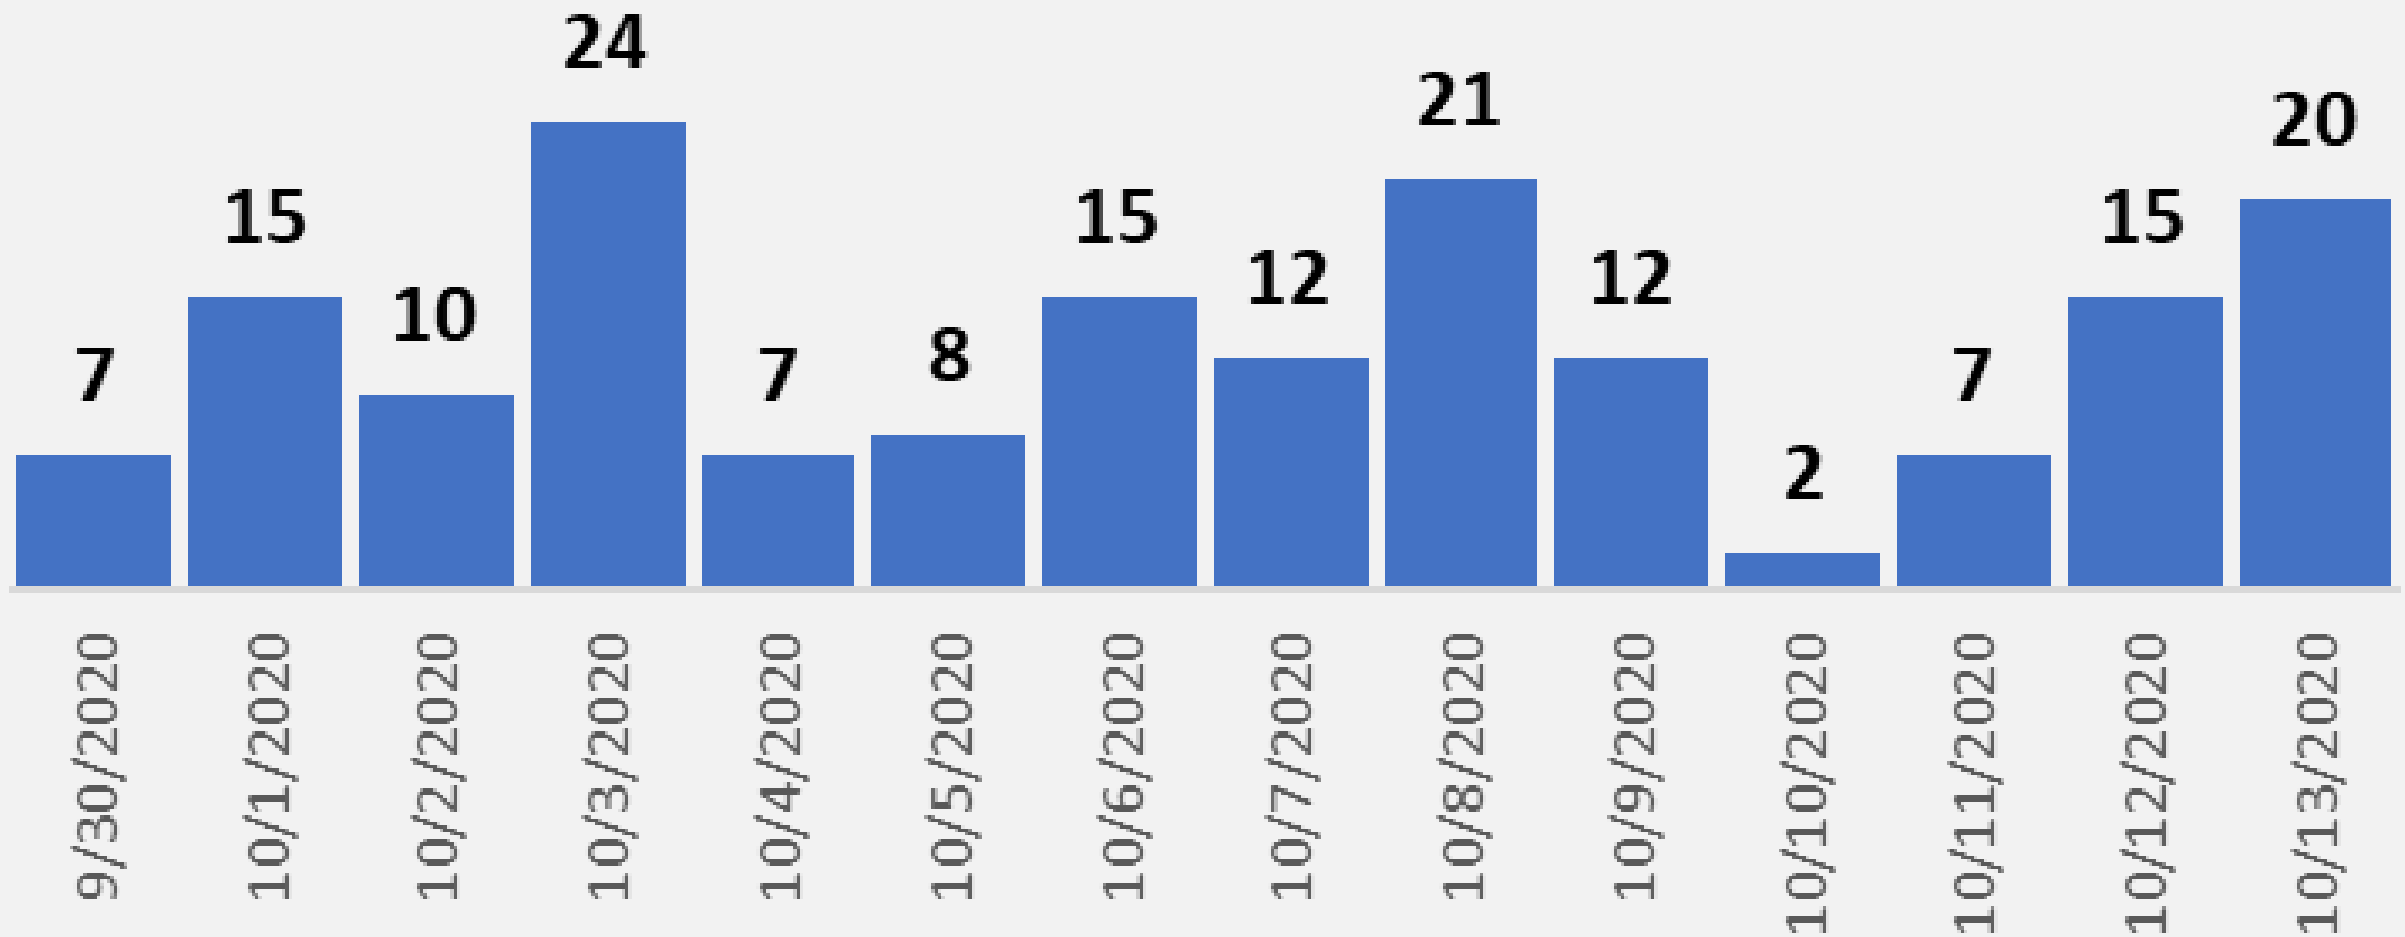

Nueces County Daily COVID-19 Cases

Nueces County COVID-19 Cases

October 13, 2020

Corpus Christi Hospitals

Daily COVID-19 Hospitalized Patients

Corpus Christi Hospitals Daily COVID-19 ICU Patients

Nueces County Total COVID-19 Deaths

Nueces County Daily COVID-19 Cases

■ Daily Count — 7-Day Average

Nueces County Daily COVID-19 Cases

- State Database Received Numbers
- Health District Daily Numbers