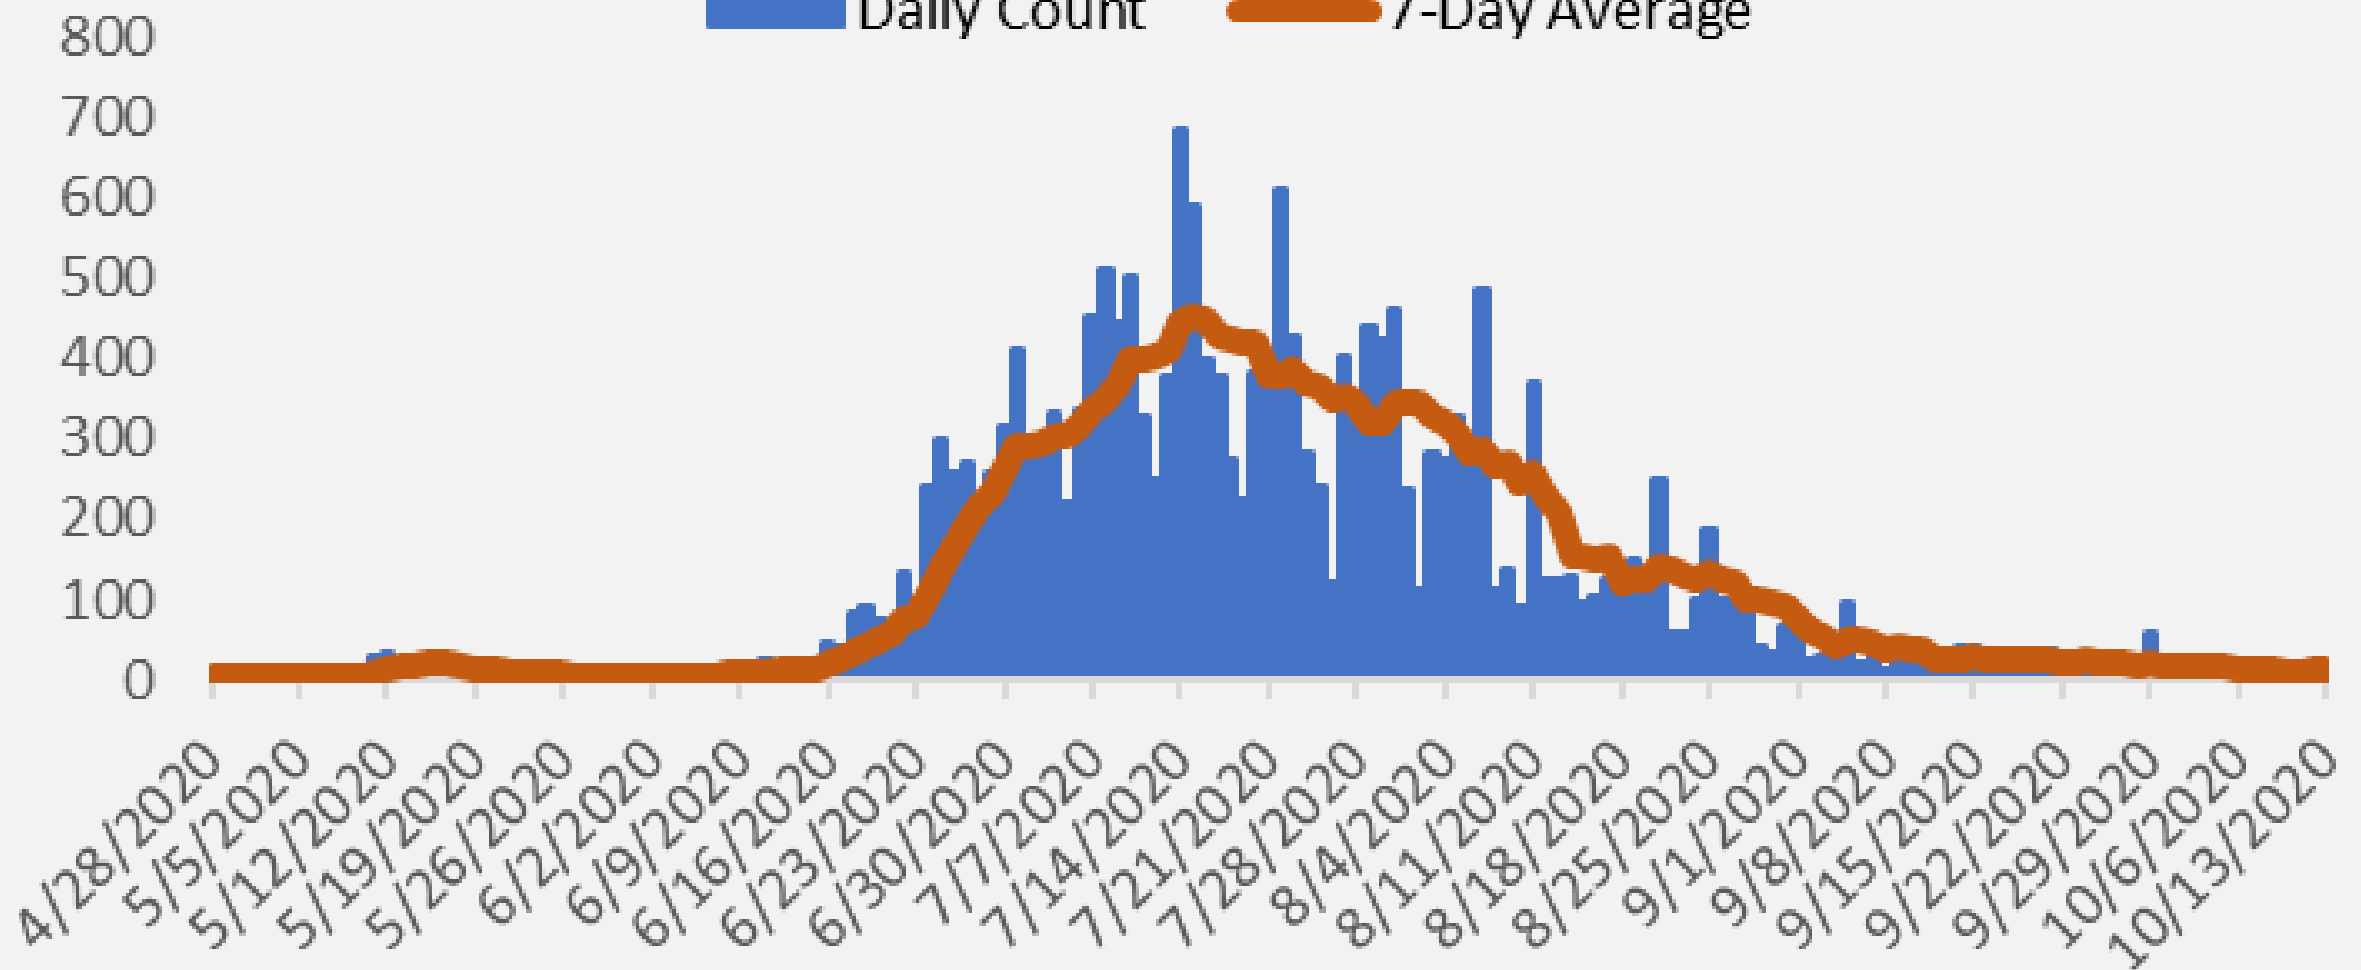

Nueces County Daily COVID-19 Cases

Nueces County COVID-19 Cases

October 13, 2020

Corpus Christi Hospitals

Daily COVID-19 Hospitalized Patients

Corpus Christi Hospitals Daily COVID-19 ICU Patients

Nueces County Total COVID-19 Deaths

Nueces County Daily COVID-19 Cases

■ Daily Count — 7-Day Average

Nueces County Daily COVID-19 Cases

- State Database Received Numbers
- Health District Daily Numbers