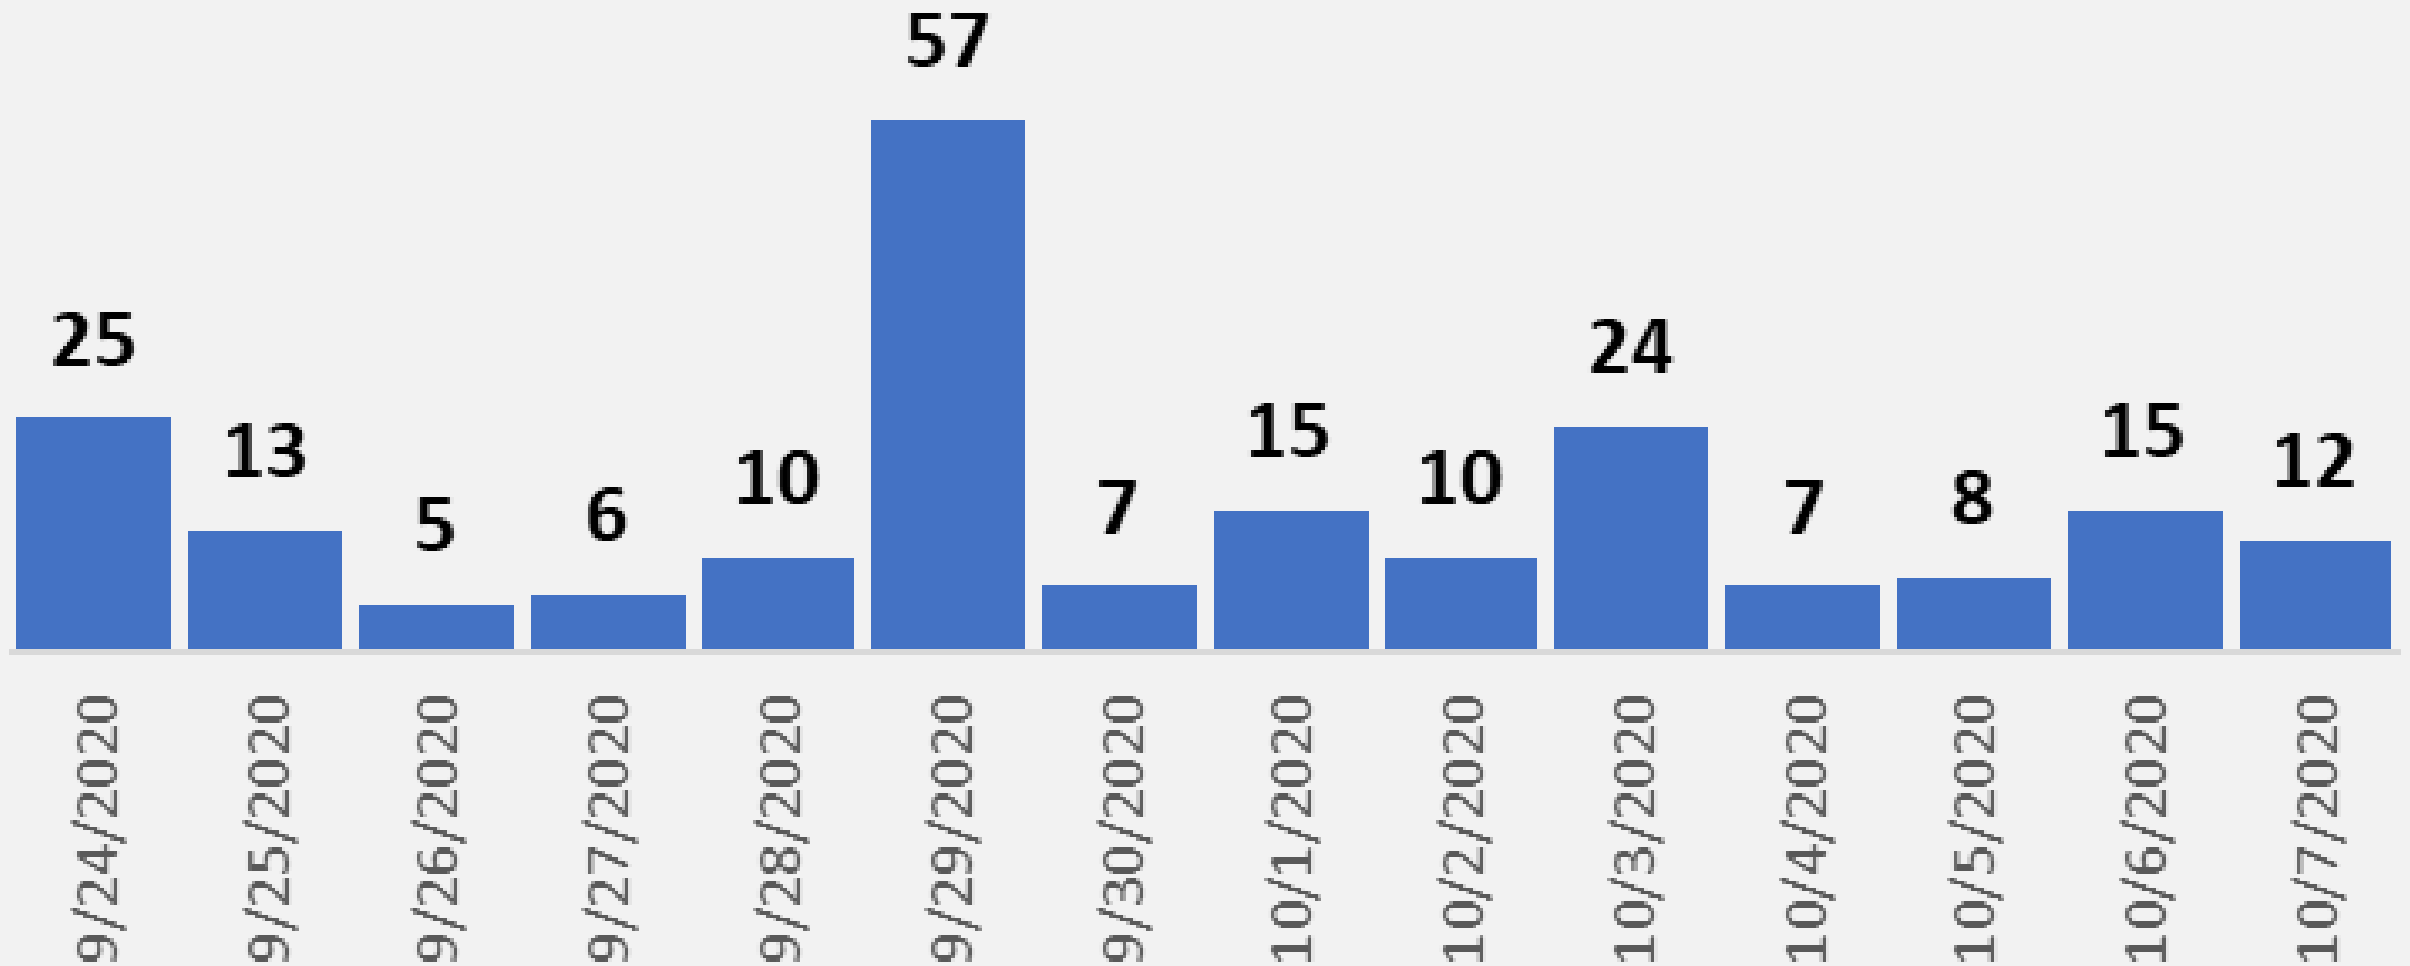

Nueces County Daily COVID-19 Cases

Nueces County COVID-19 Cases October 7, 2020

Corpus Christi Hospitals

Daily COVID-19 Hospitalized Patients

Corpus Christi Hospitals Daily COVID-19 ICU Patients

Nueces County Total COVID-19 Deaths

Nueces County Daily COVID-19 Cases

■ Daily Count — 7-Day Average

Nueces County Daily COVID-19 Cases