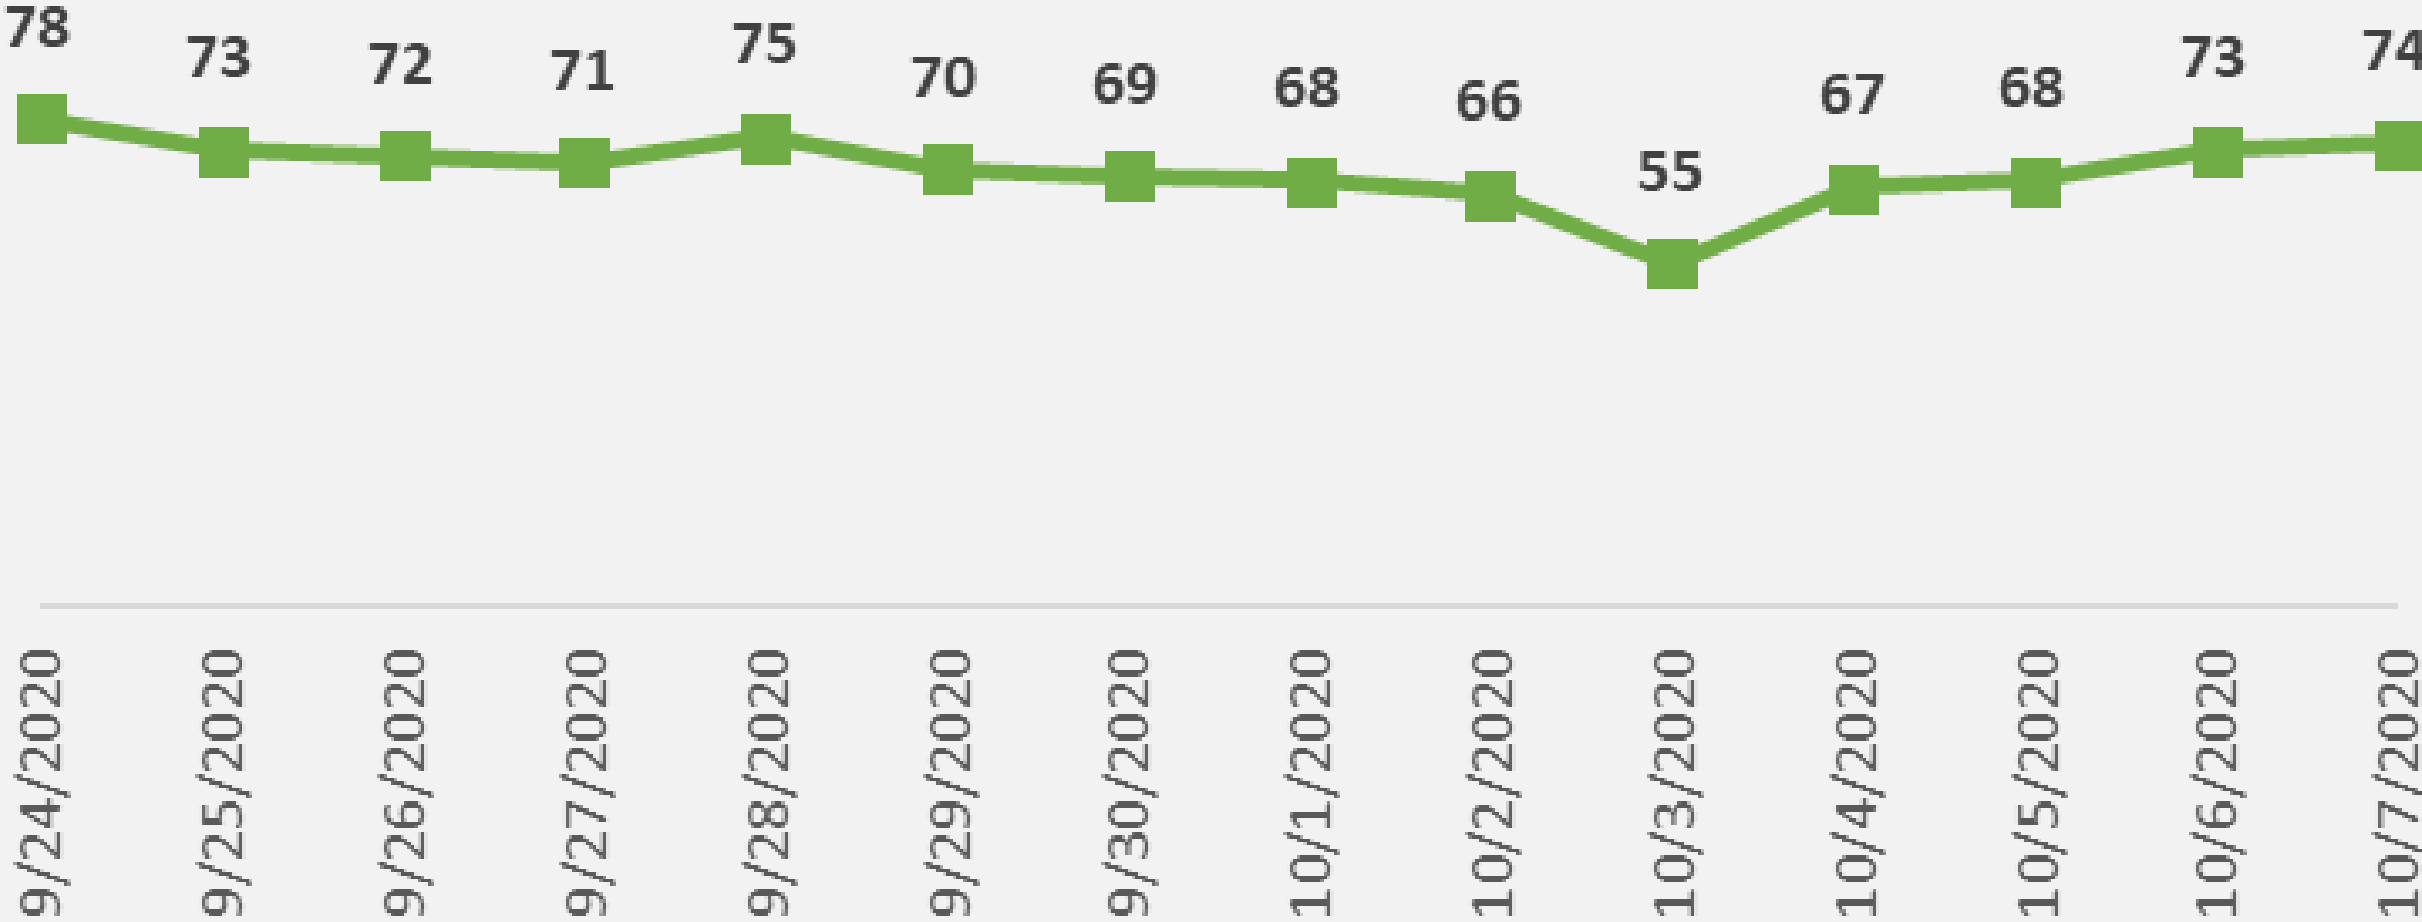

Nueces County Daily COVID-19 Cases

Nueces County COVID-19 Cases October 7, 2020

Corpus Christi Hospitals

Daily COVID-19 Hospitalized Patients

Corpus Christi Hospitals Daily COVID-19 ICU Patients

Nueces County Total COVID-19 Deaths

Nueces County Daily COVID-19 Cases

■ Daily Count — 7-Day Average

Nueces County Daily COVID-19 Cases