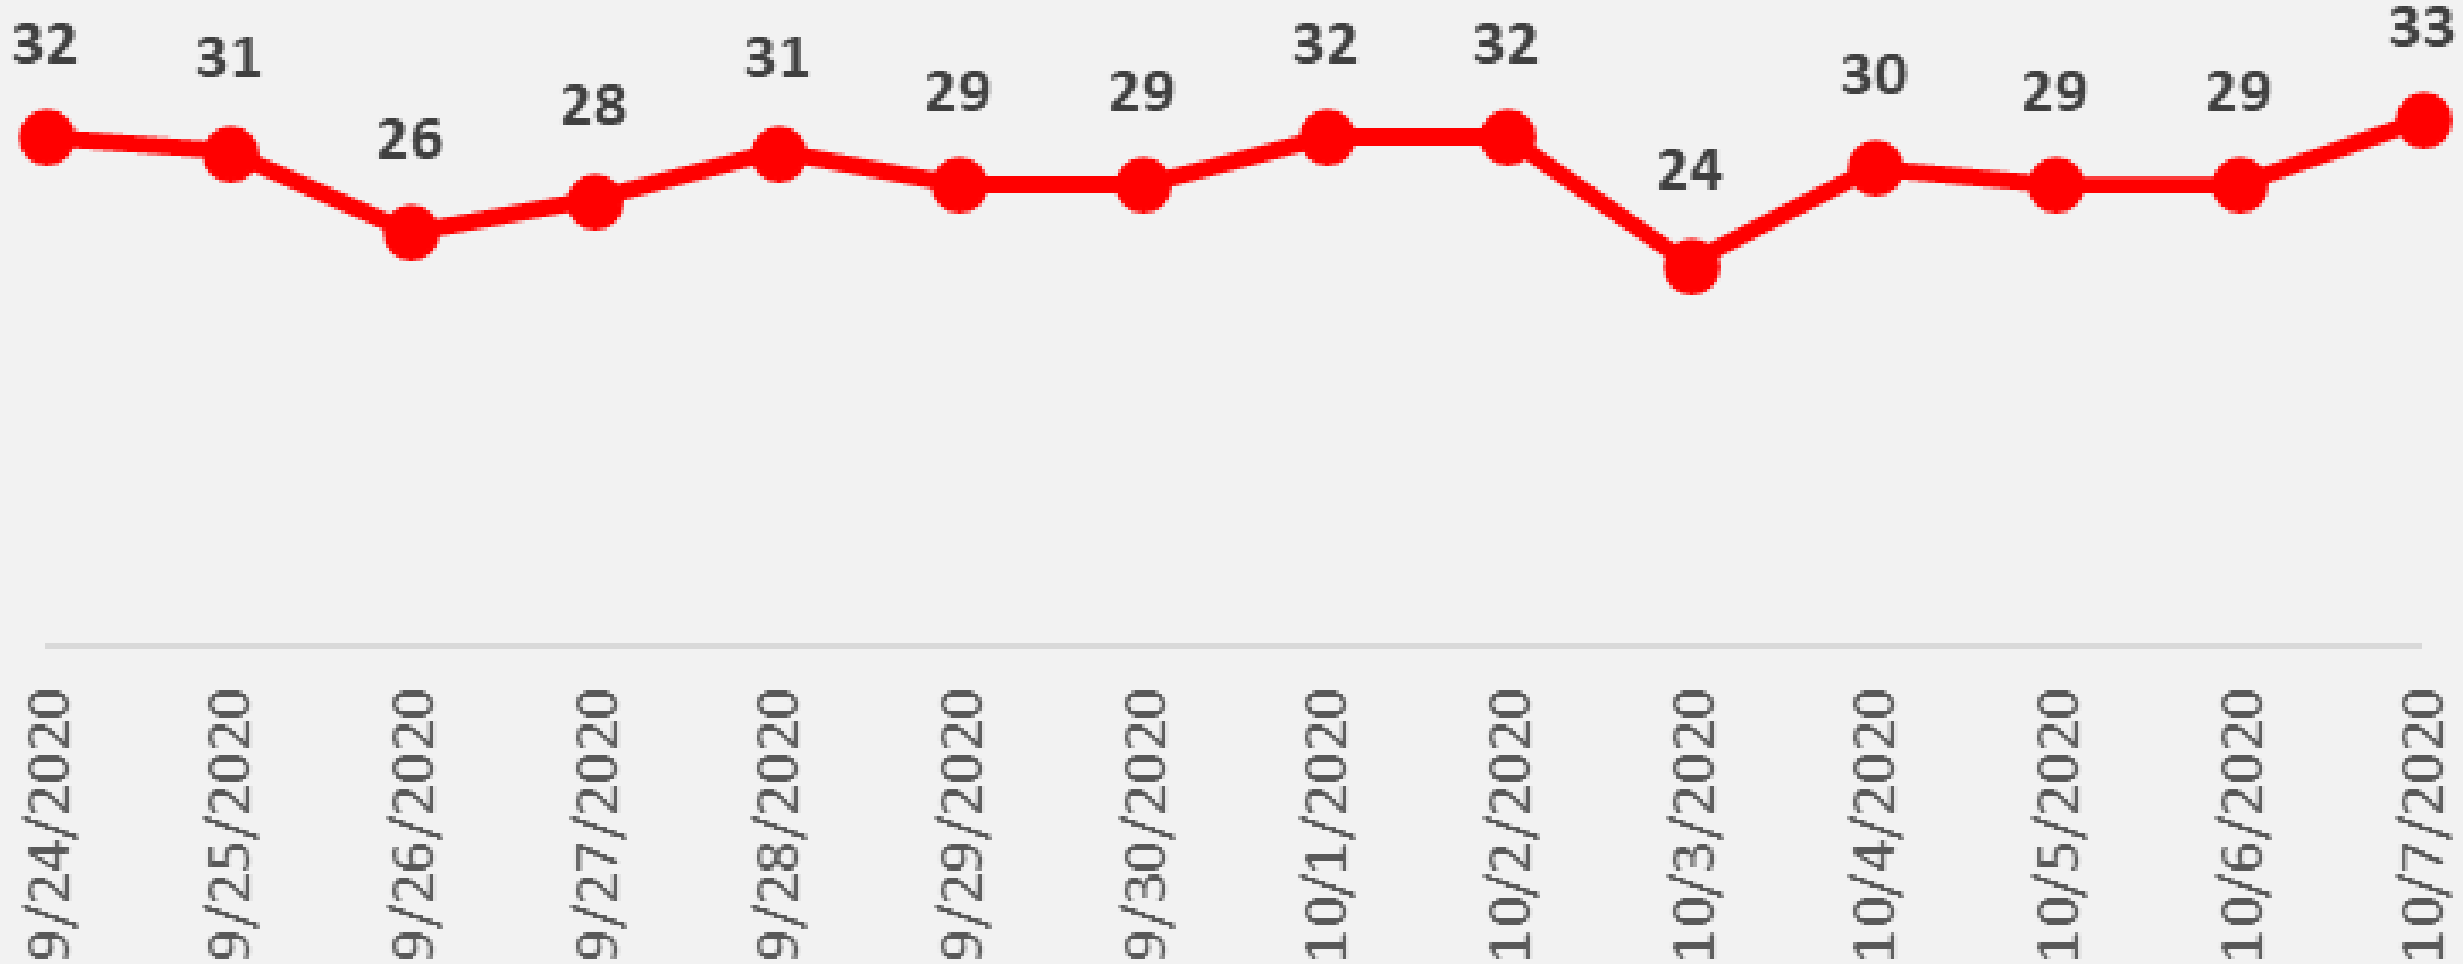

Nueces County Daily COVID-19 Cases

Nueces County COVID-19 Cases October 7, 2020

Corpus Christi Hospitals

Daily COVID-19 Hospitalized Patients

Corpus Christi Hospitals Daily COVID-19 ICU Patients

Nueces County Total COVID-19 Deaths

Nueces County Daily COVID-19 Cases

■ Daily Count — 7-Day Average

Nueces County Daily COVID-19 Cases