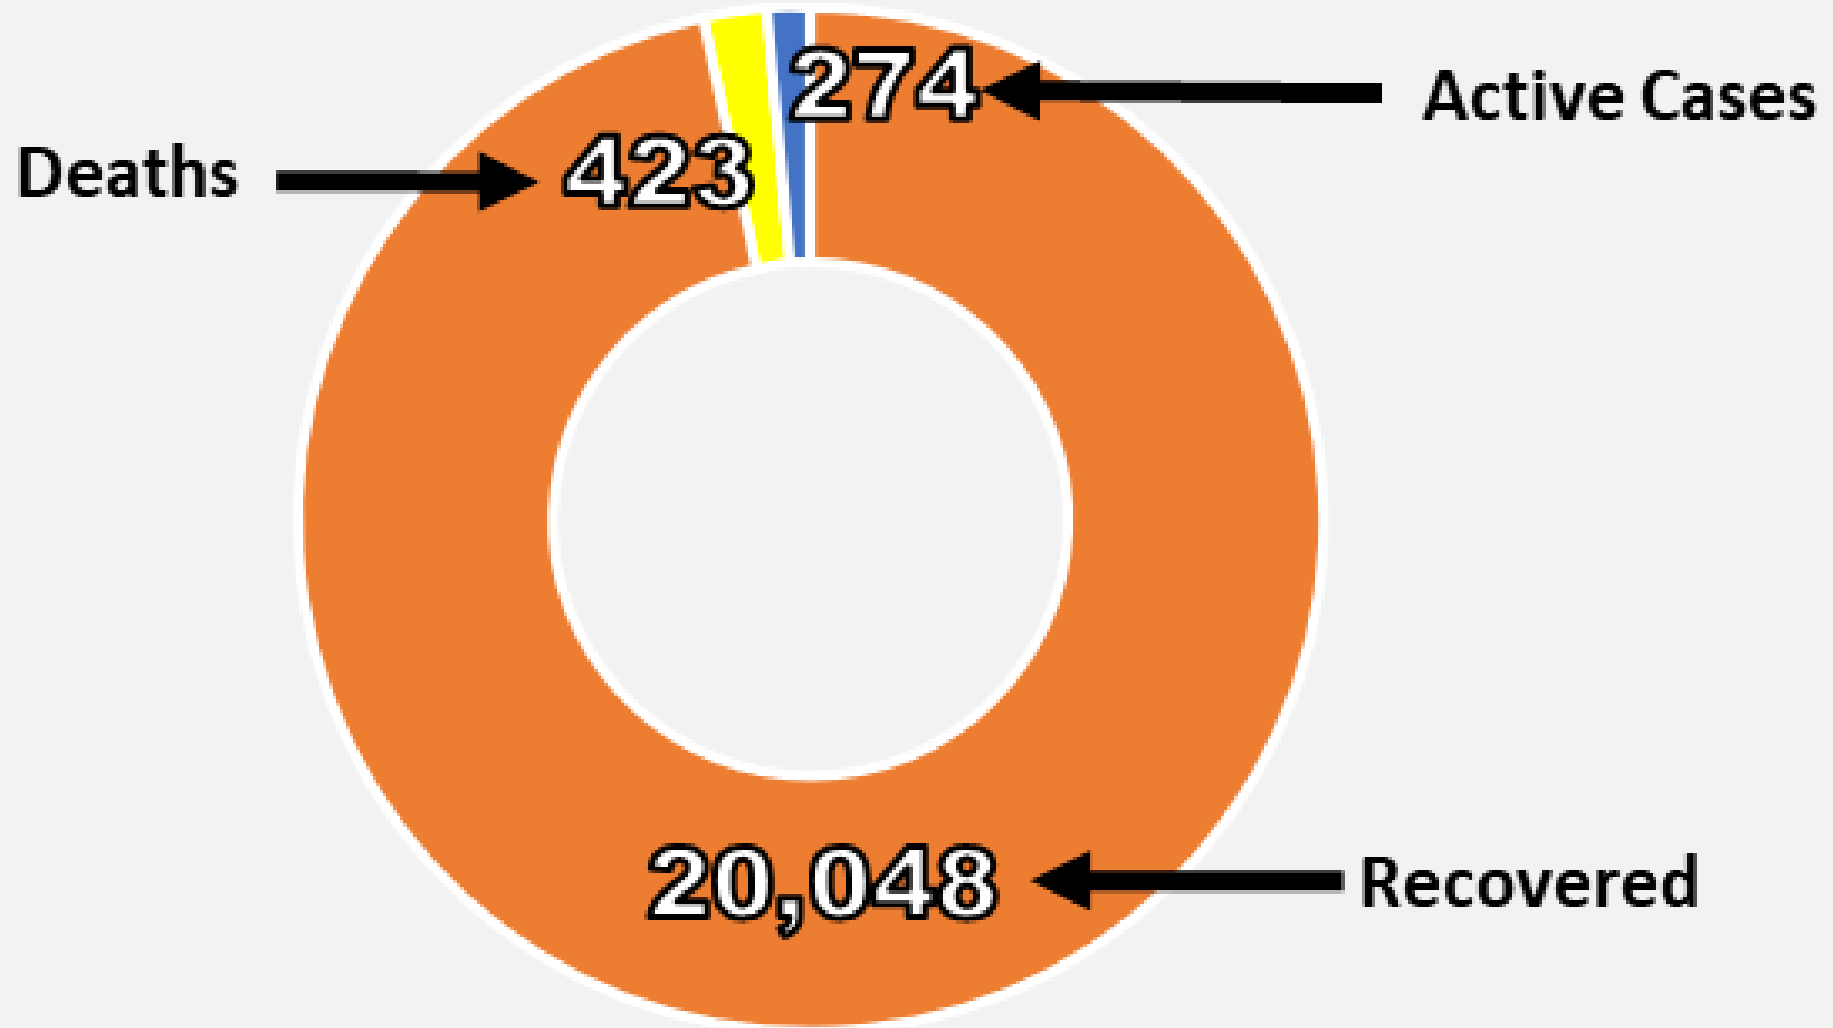

Nueces County Daily COVID-19 Cases

Nueces County COVID-19 Cases October 7, 2020

Corpus Christi Hospitals

Daily COVID-19 Hospitalized Patients

Corpus Christi Hospitals Daily COVID-19 ICU Patients

Nueces County Total COVID-19 Deaths

Nueces County Daily COVID-19 Cases

■ Daily Count — 7-Day Average

Nueces County Daily COVID-19 Cases