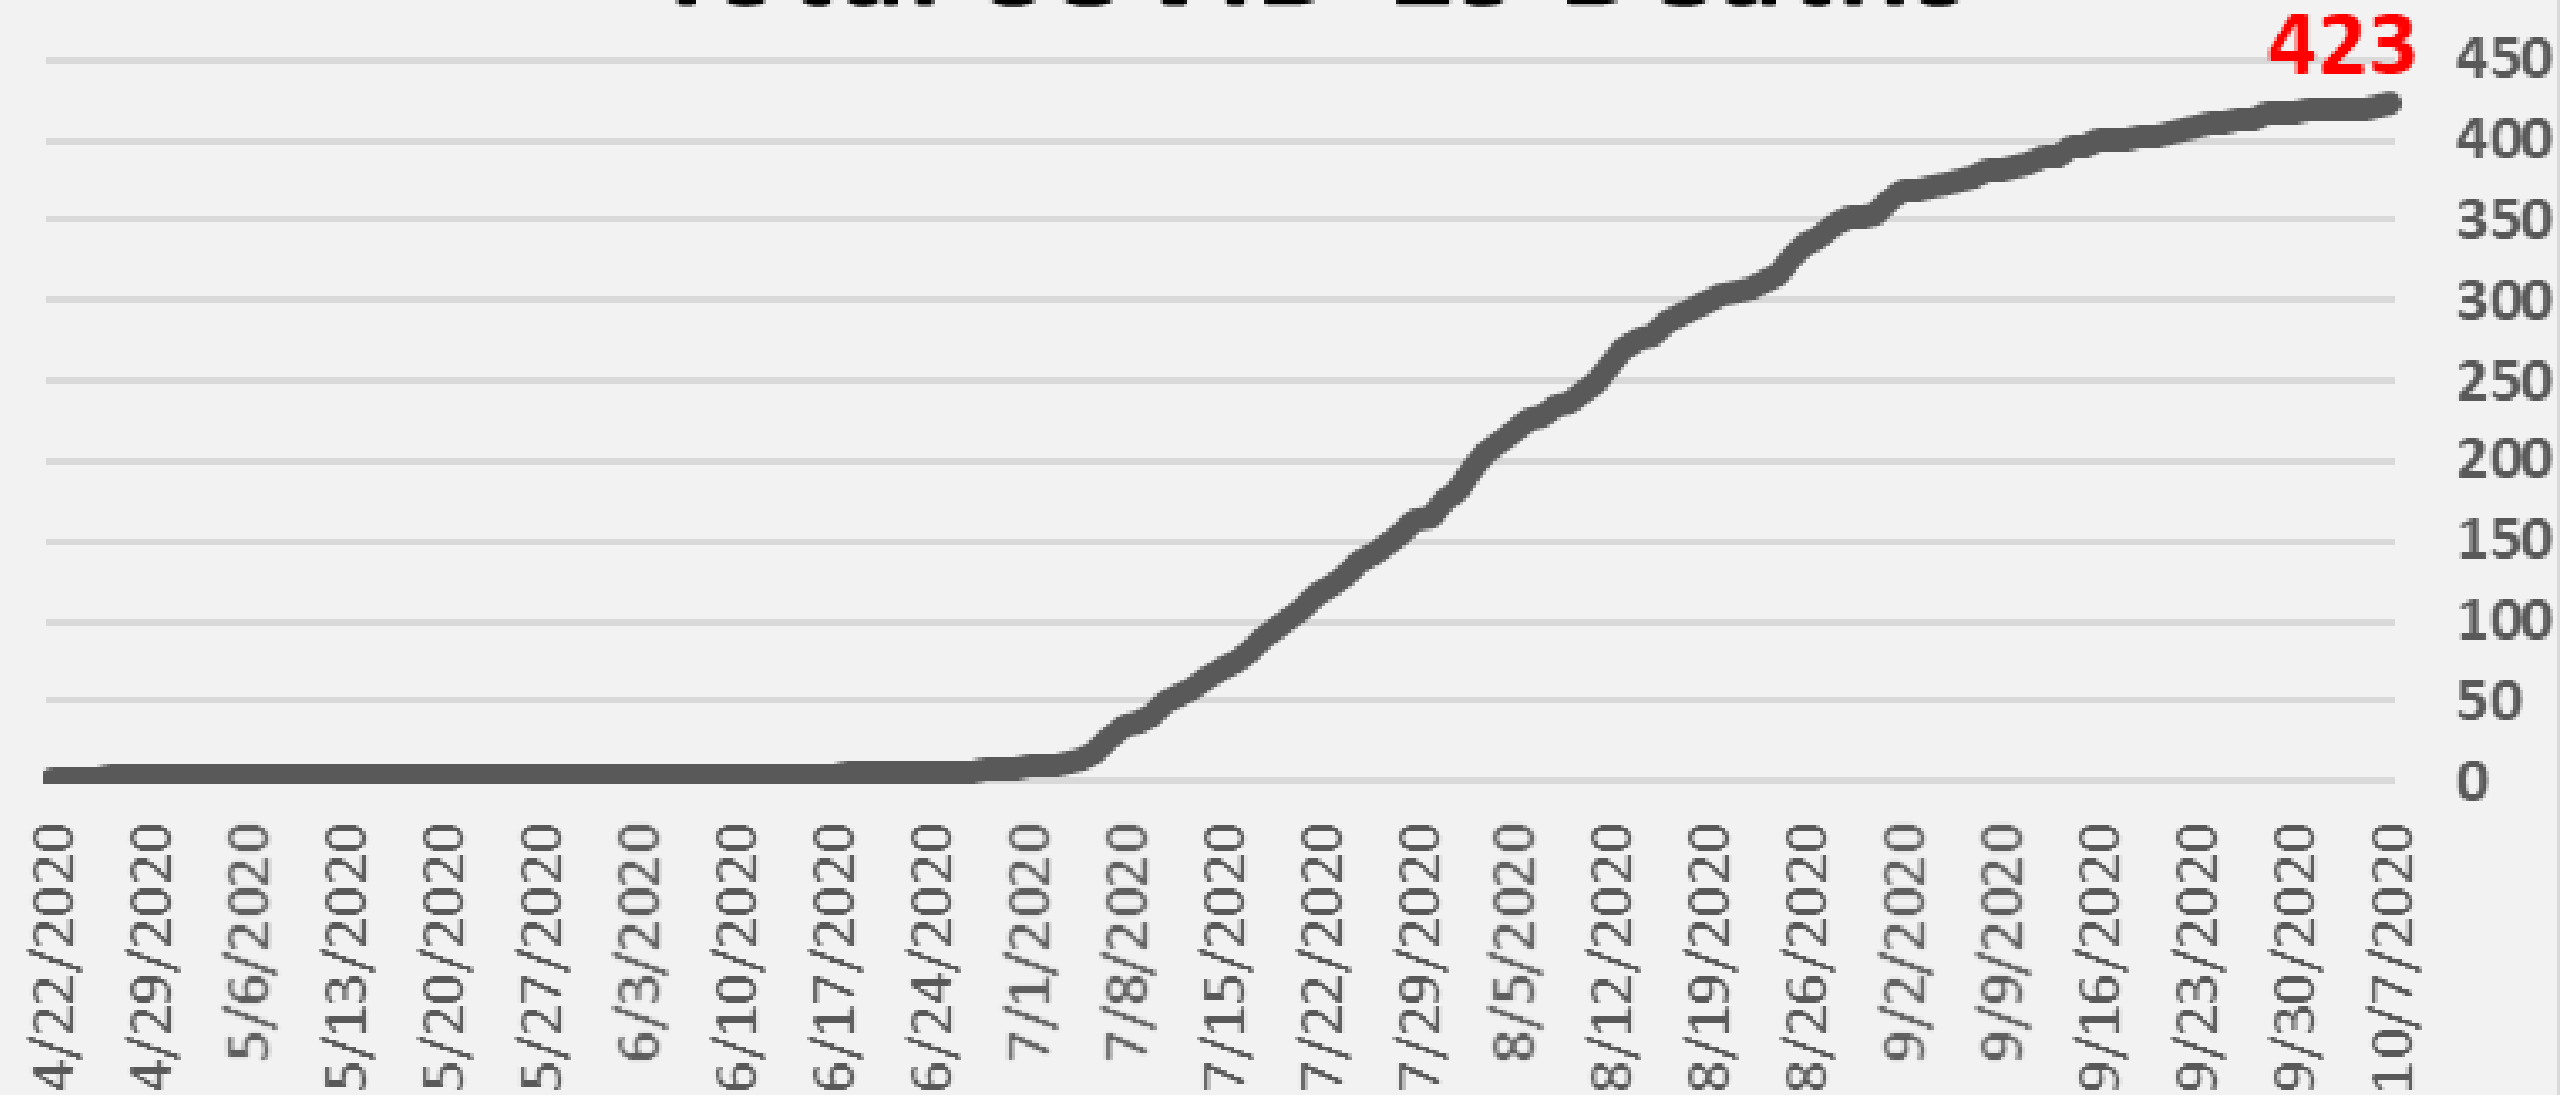

Nueces County Daily COVID-19 Cases

Nueces County COVID-19 Cases October 7, 2020

Corpus Christi Hospitals

Daily COVID-19 Hospitalized Patients

Corpus Christi Hospitals Daily COVID-19 ICU Patients

Nueces County Total COVID-19 Deaths

Nueces County Daily COVID-19 Cases

■ Daily Count — 7-Day Average

Nueces County Daily COVID-19 Cases