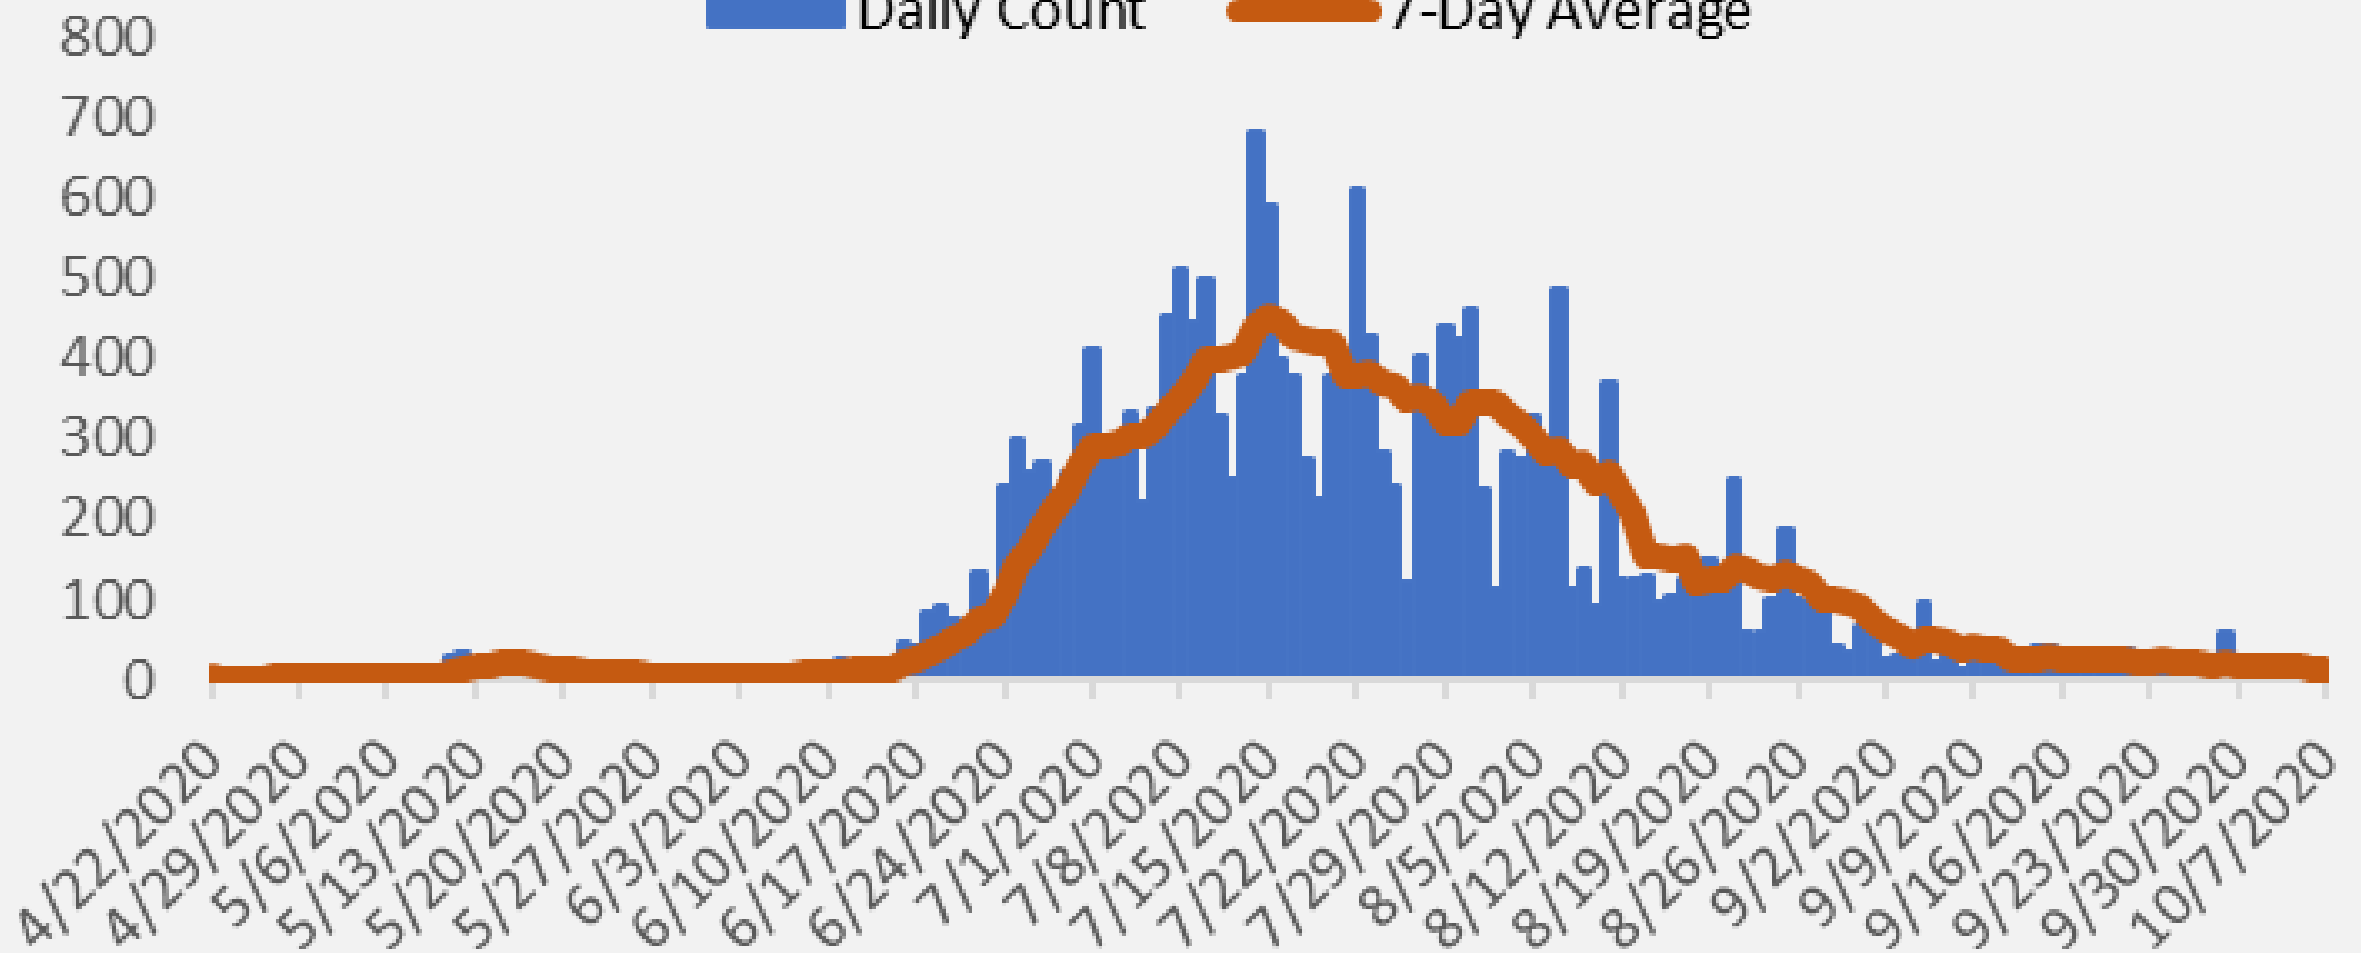

Nueces County Daily COVID-19 Cases

Nueces County COVID-19 Cases October 7, 2020

Corpus Christi Hospitals

Daily COVID-19 Hospitalized Patients

Corpus Christi Hospitals Daily COVID-19 ICU Patients

Nueces County Total COVID-19 Deaths

Nueces County Daily COVID-19 Cases

■ Daily Count — 7-Day Average

Nueces County Daily COVID-19 Cases