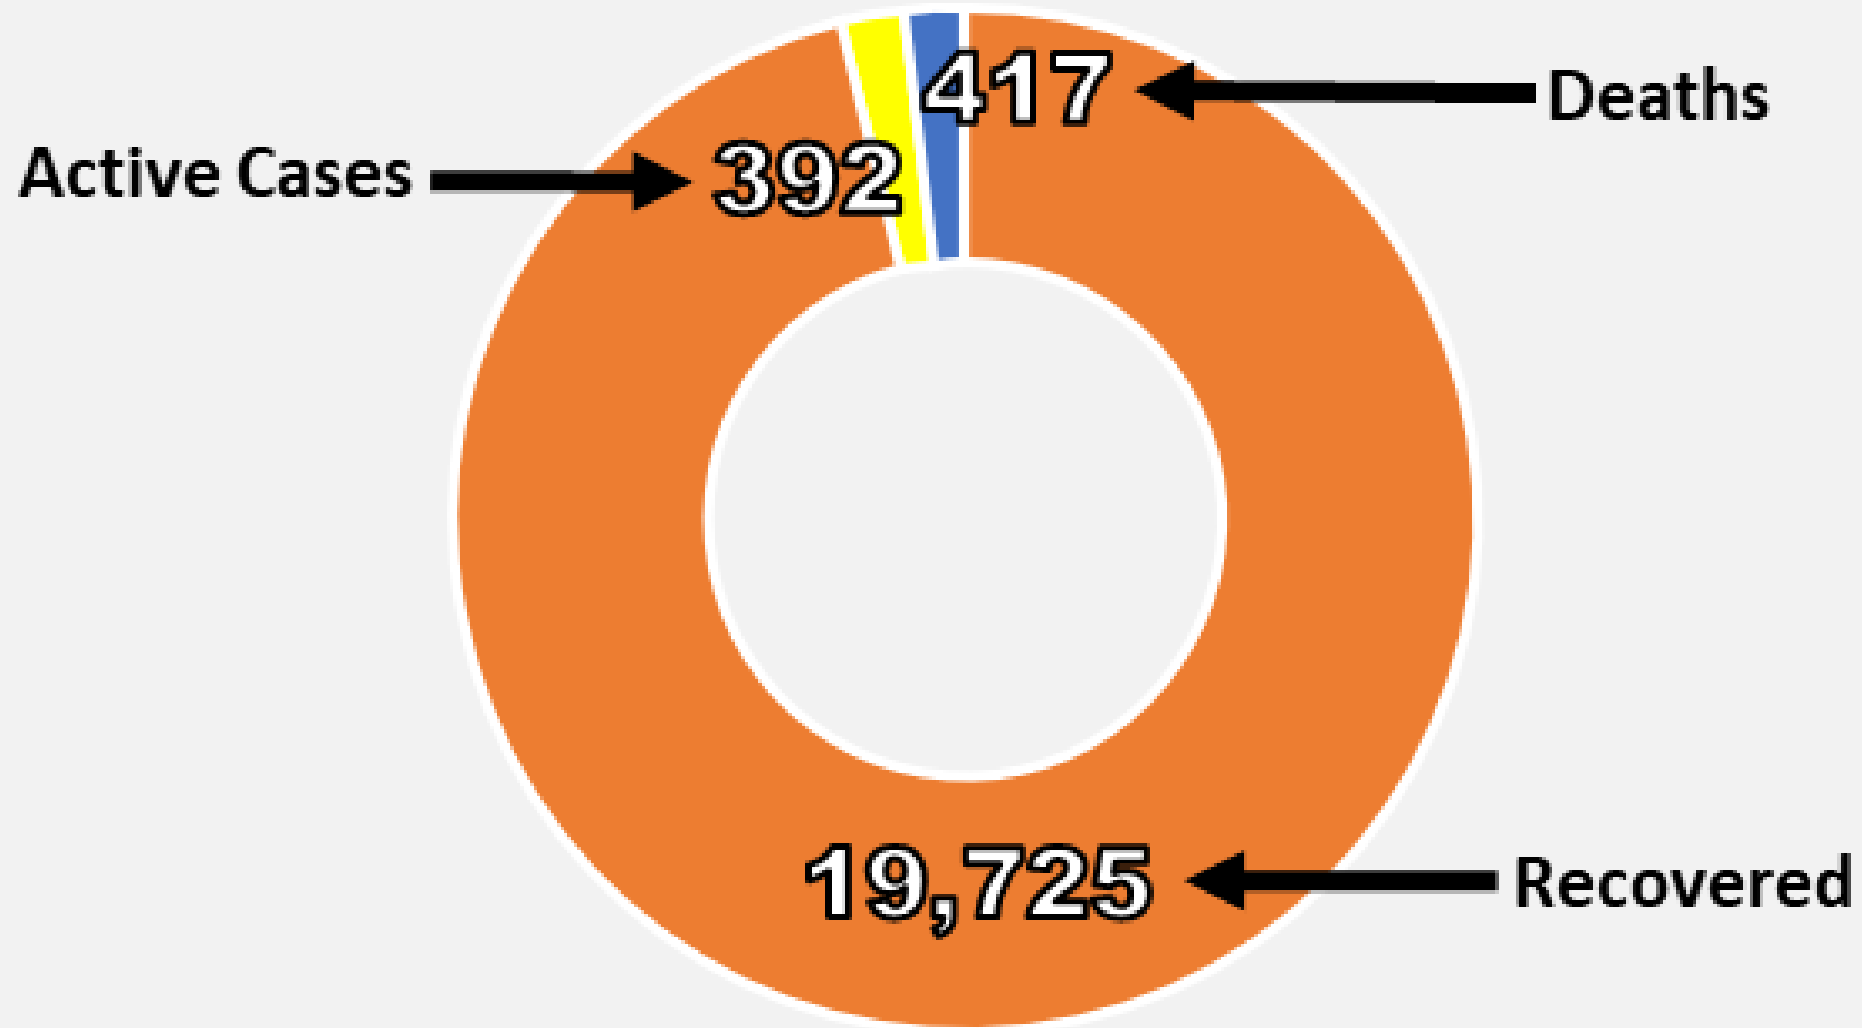

Nueces County Daily COVID-19 Cases

Nueces County Daily COVID-19 Cases

Nueces County COVID-19 Cases September 29, 2020

Corpus Christi Hospitals

Daily COVID-19 Hospitalized Patients

Corpus Christi Hospitals Daily COVID-19 ICU Patients

Nueces County Total COVID-19 Deaths

Nueces County Daily COVID-19 Cases

■ Daily Count — 7-Day Average