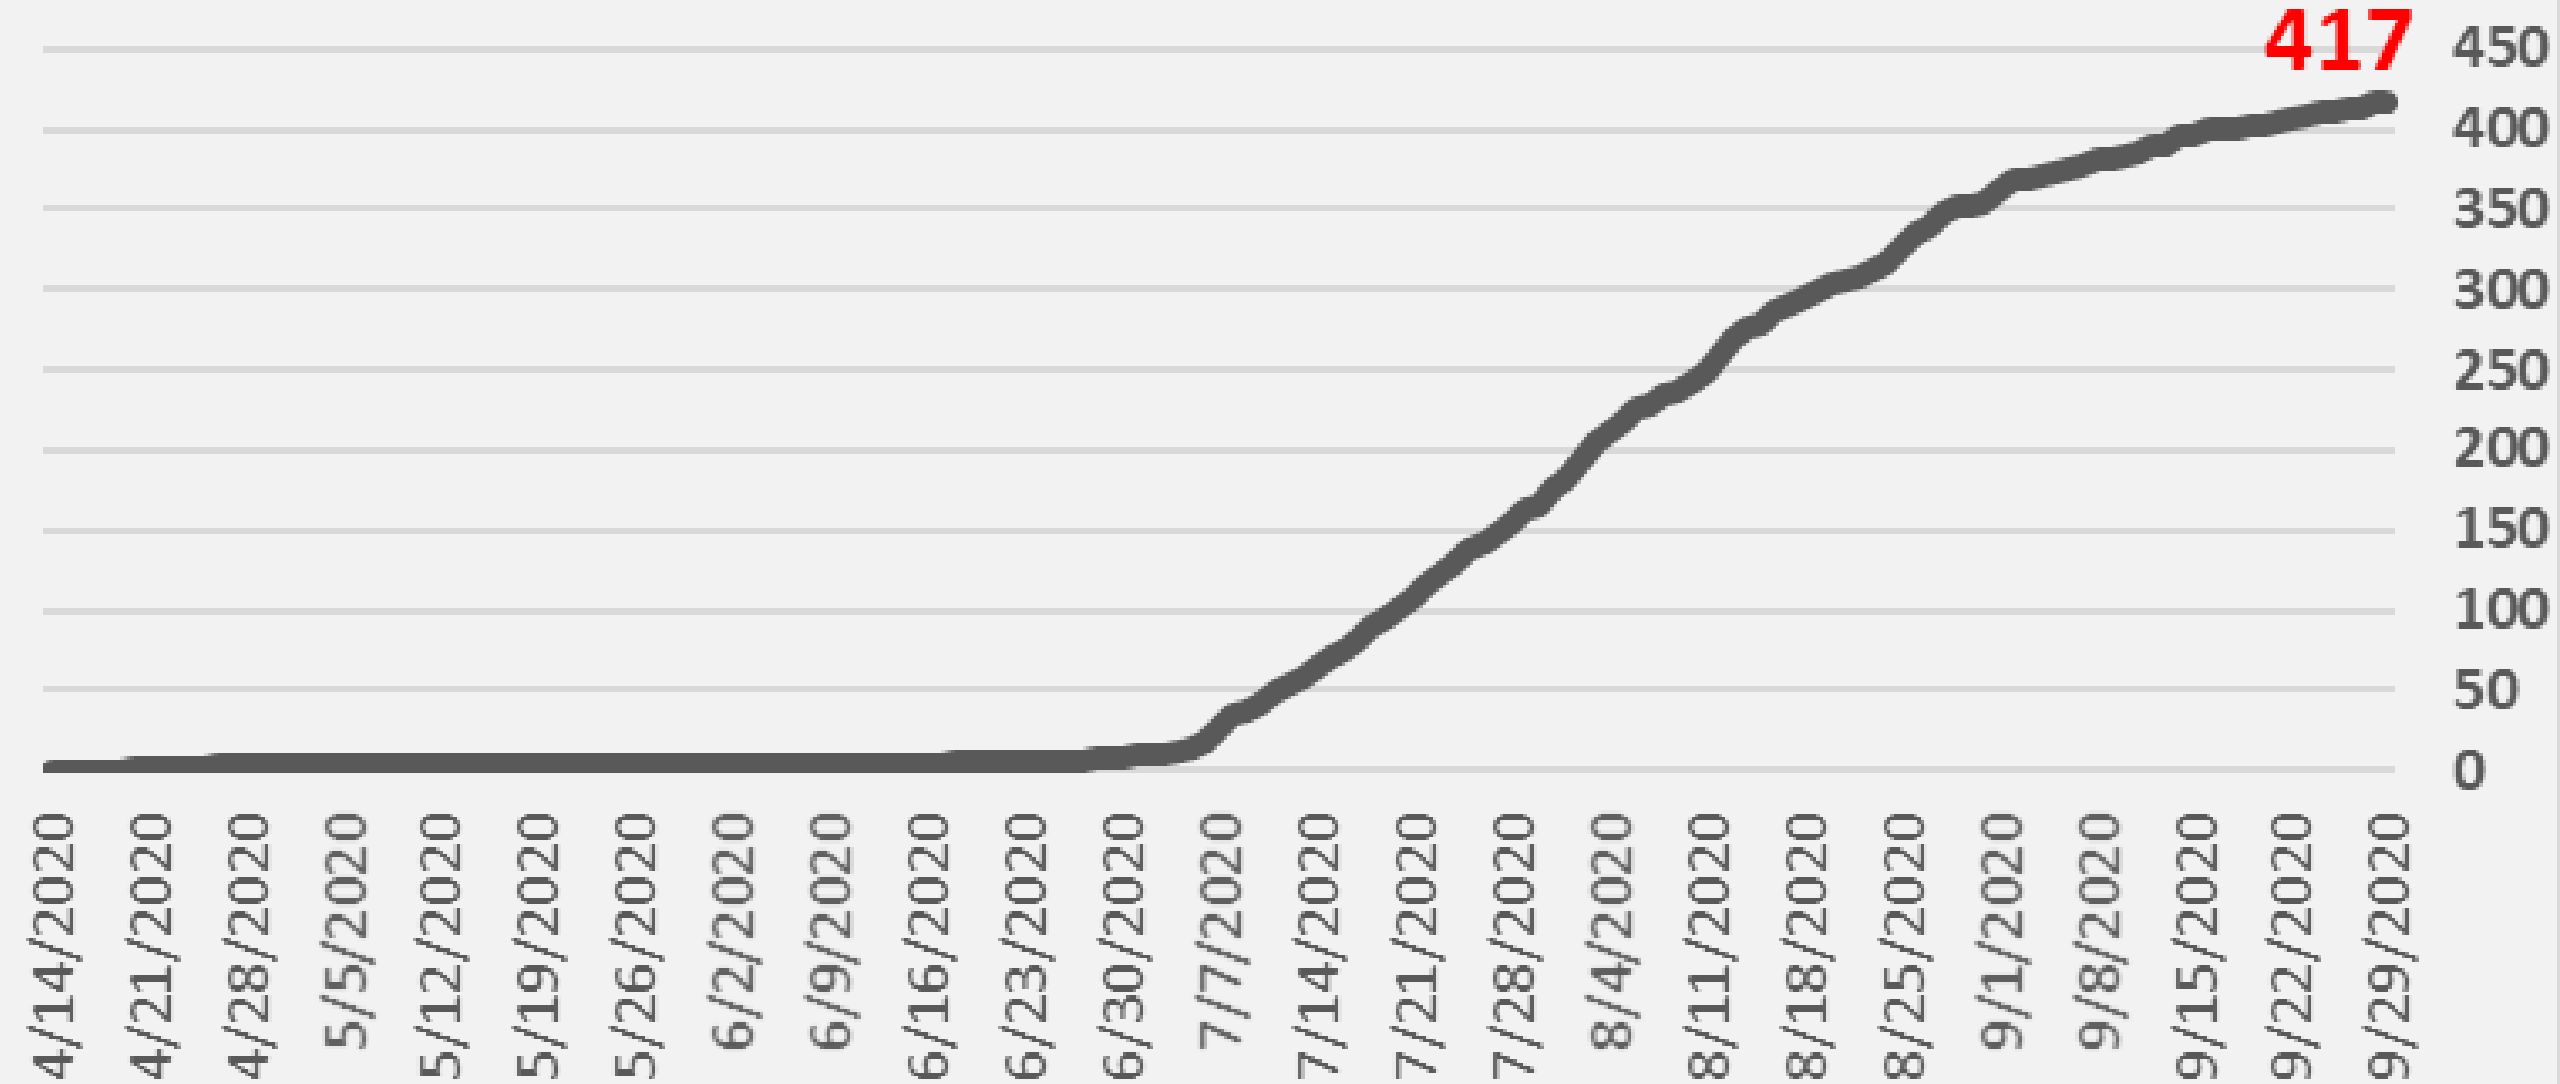

Nueces County Daily COVID-19 Cases

Nueces County Daily COVID-19 Cases

Nueces County COVID-19 Cases September 29, 2020

Corpus Christi Hospitals

Daily COVID-19 Hospitalized Patients

Corpus Christi Hospitals Daily COVID-19 ICU Patients

Nueces County Total COVID-19 Deaths

Nueces County Daily COVID-19 Cases

■ Daily Count — 7-Day Average