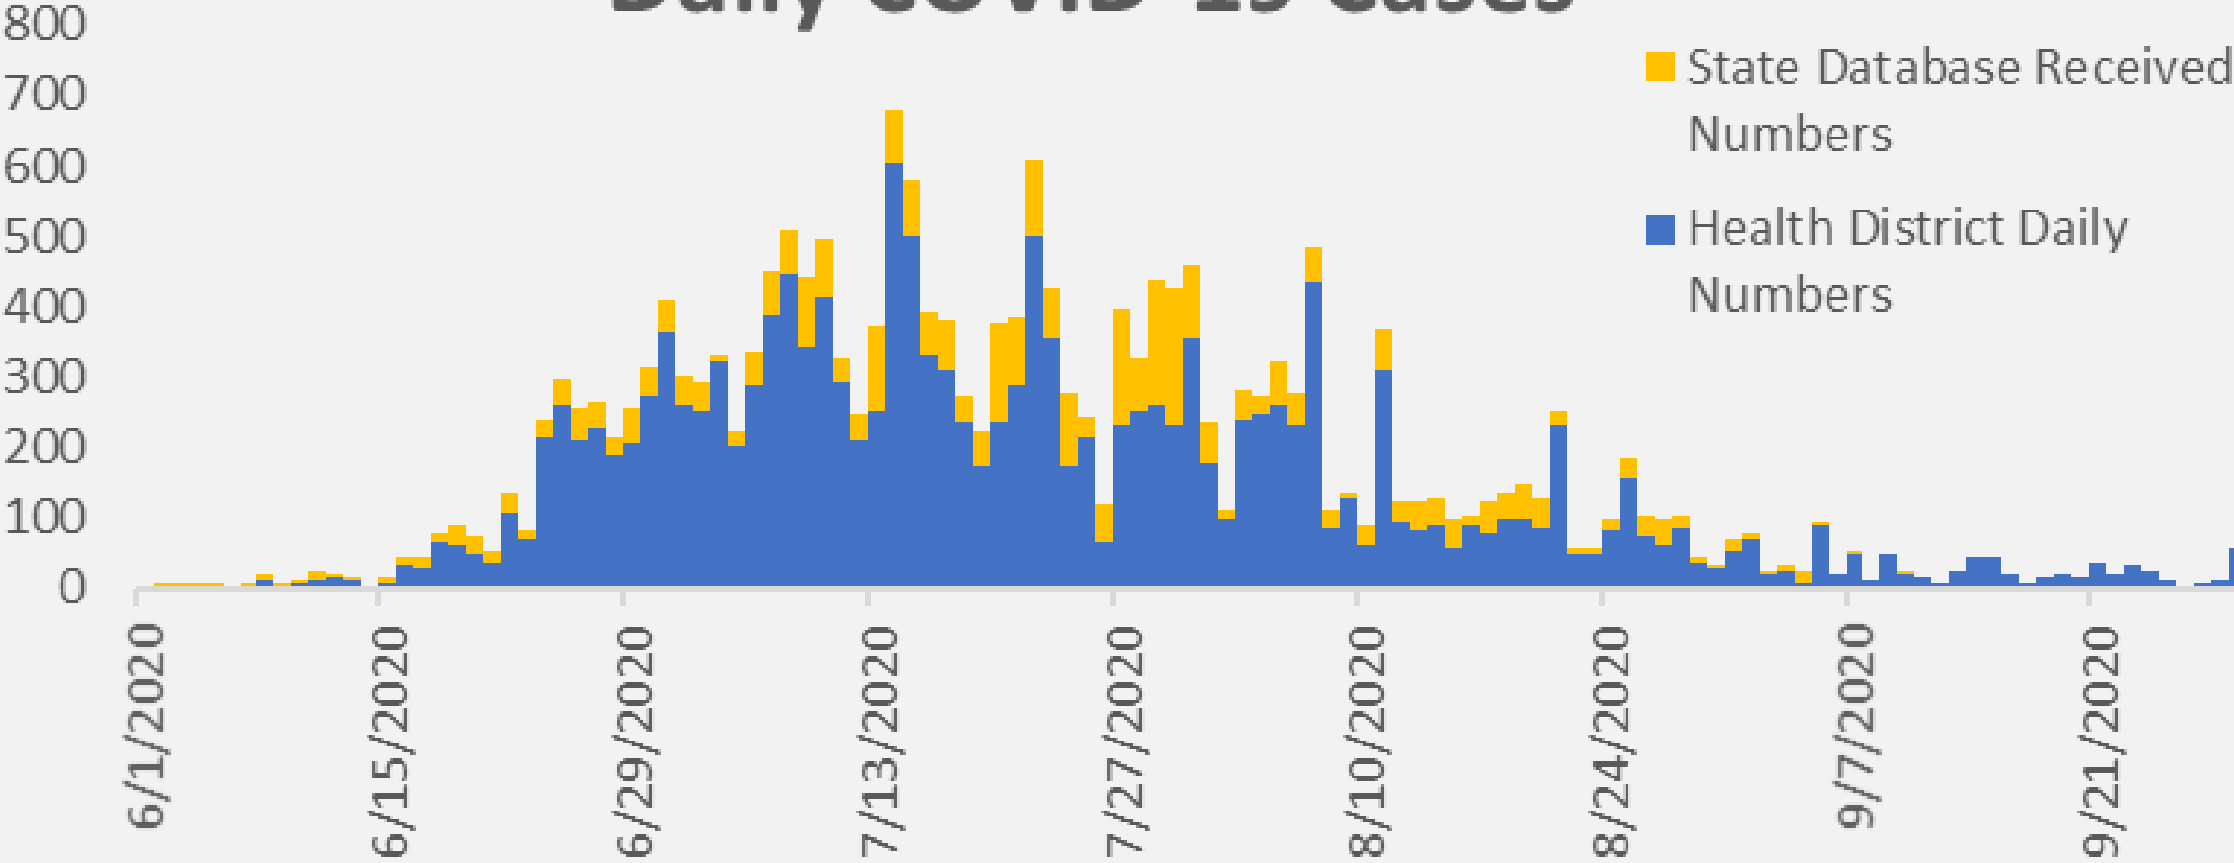

Nueces County Daily COVID-19 Cases

Nueces County Daily COVID-19 Cases

Nueces County COVID-19 Cases September 29, 2020

Corpus Christi Hospitals

Daily COVID-19 Hospitalized Patients

Corpus Christi Hospitals Daily COVID-19 ICU Patients

Nueces County Total COVID-19 Deaths

Nueces County Daily COVID-19 Cases

■ Daily Count — 7-Day Average