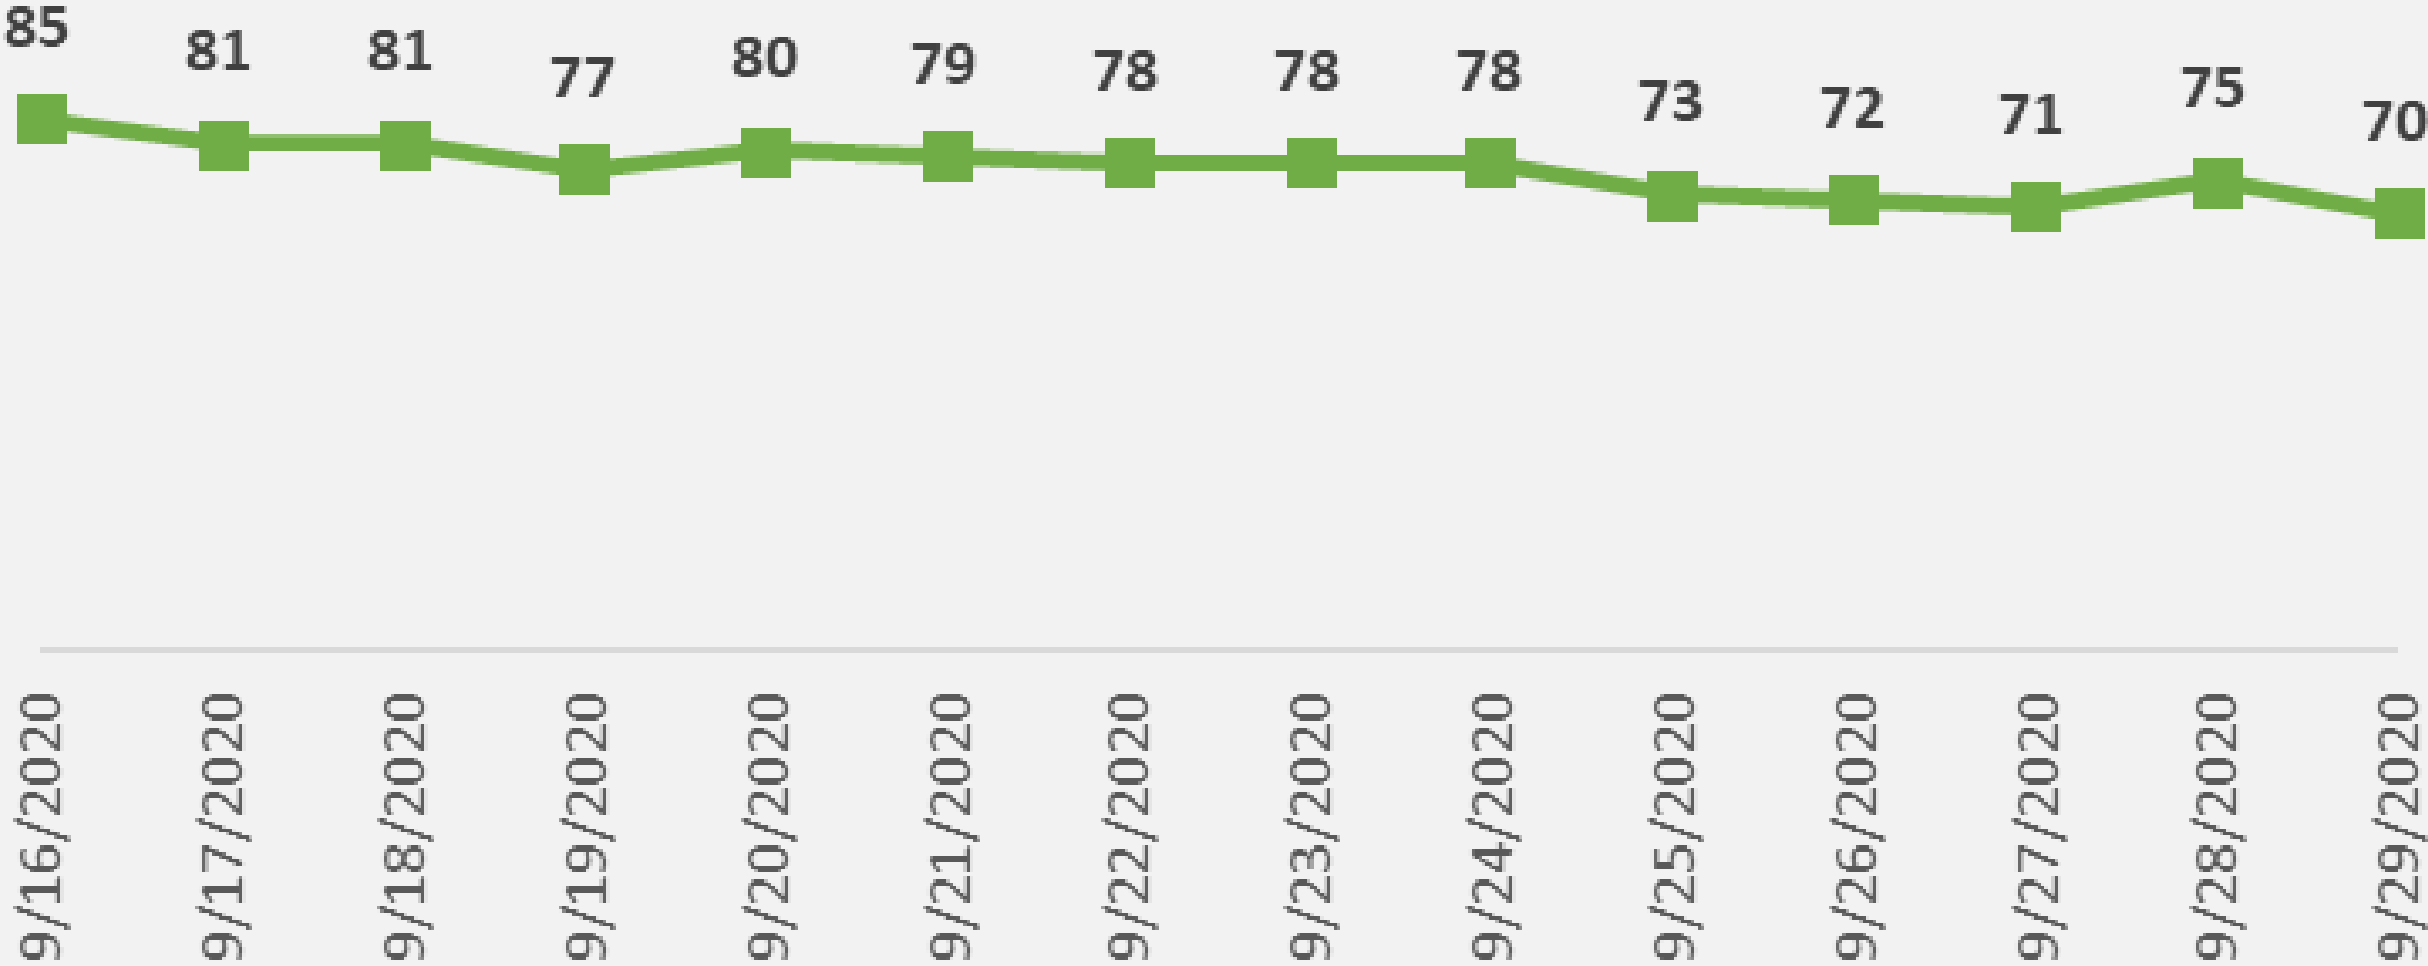

Nueces County Daily COVID-19 Cases

Nueces County Daily COVID-19 Cases

Nueces County COVID-19 Cases September 29, 2020

Corpus Christi Hospitals

Daily COVID-19 Hospitalized Patients

Corpus Christi Hospitals Daily COVID-19 ICU Patients

Nueces County Total COVID-19 Deaths

Nueces County Daily COVID-19 Cases

■ Daily Count — 7-Day Average