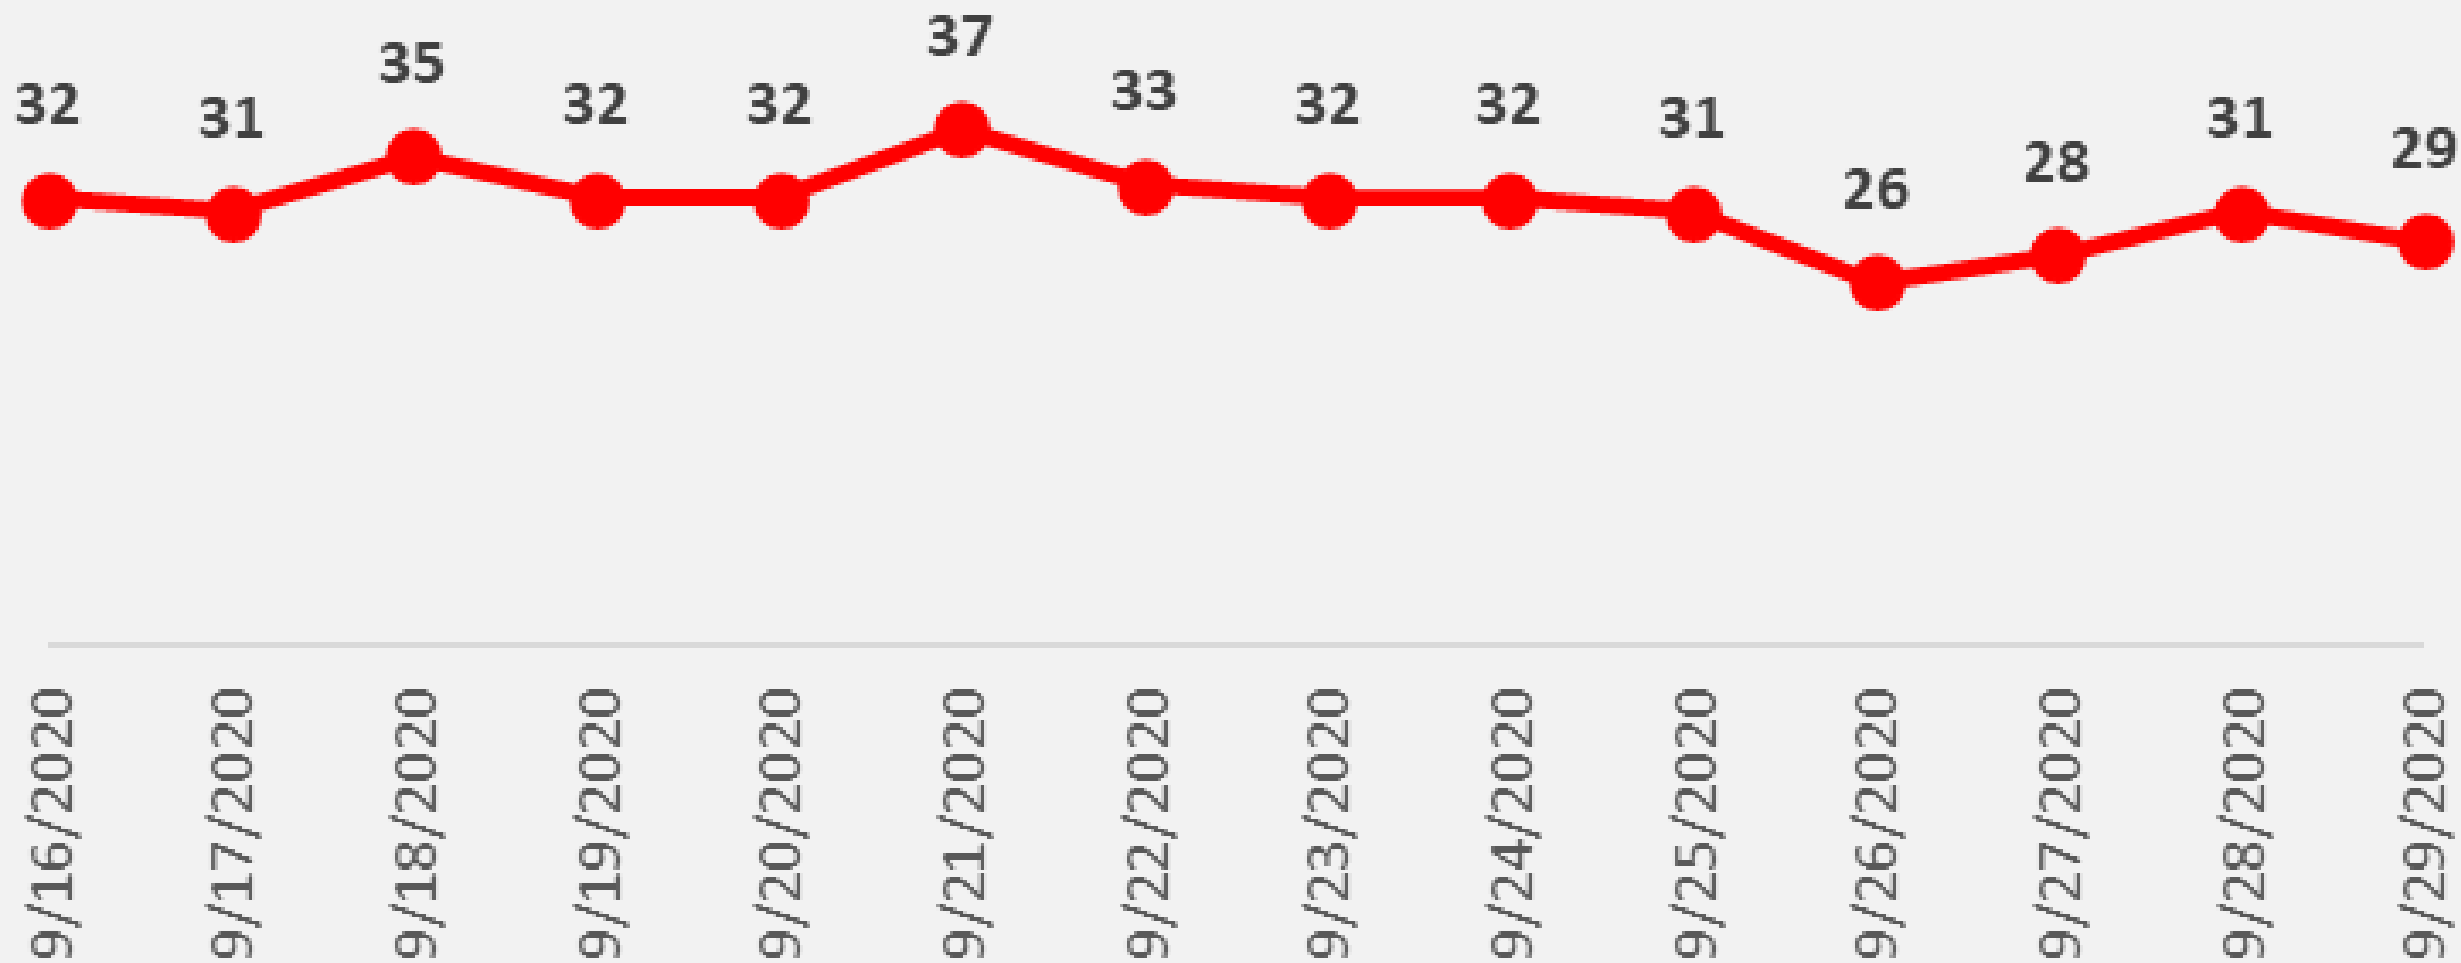

Nueces County Daily COVID-19 Cases

Nueces County Daily COVID-19 Cases

Nueces County COVID-19 Cases September 29, 2020

Corpus Christi Hospitals

Daily COVID-19 Hospitalized Patients

Corpus Christi Hospitals Daily COVID-19 ICU Patients

Nueces County Total COVID-19 Deaths

Nueces County Daily COVID-19 Cases

■ Daily Count — 7-Day Average