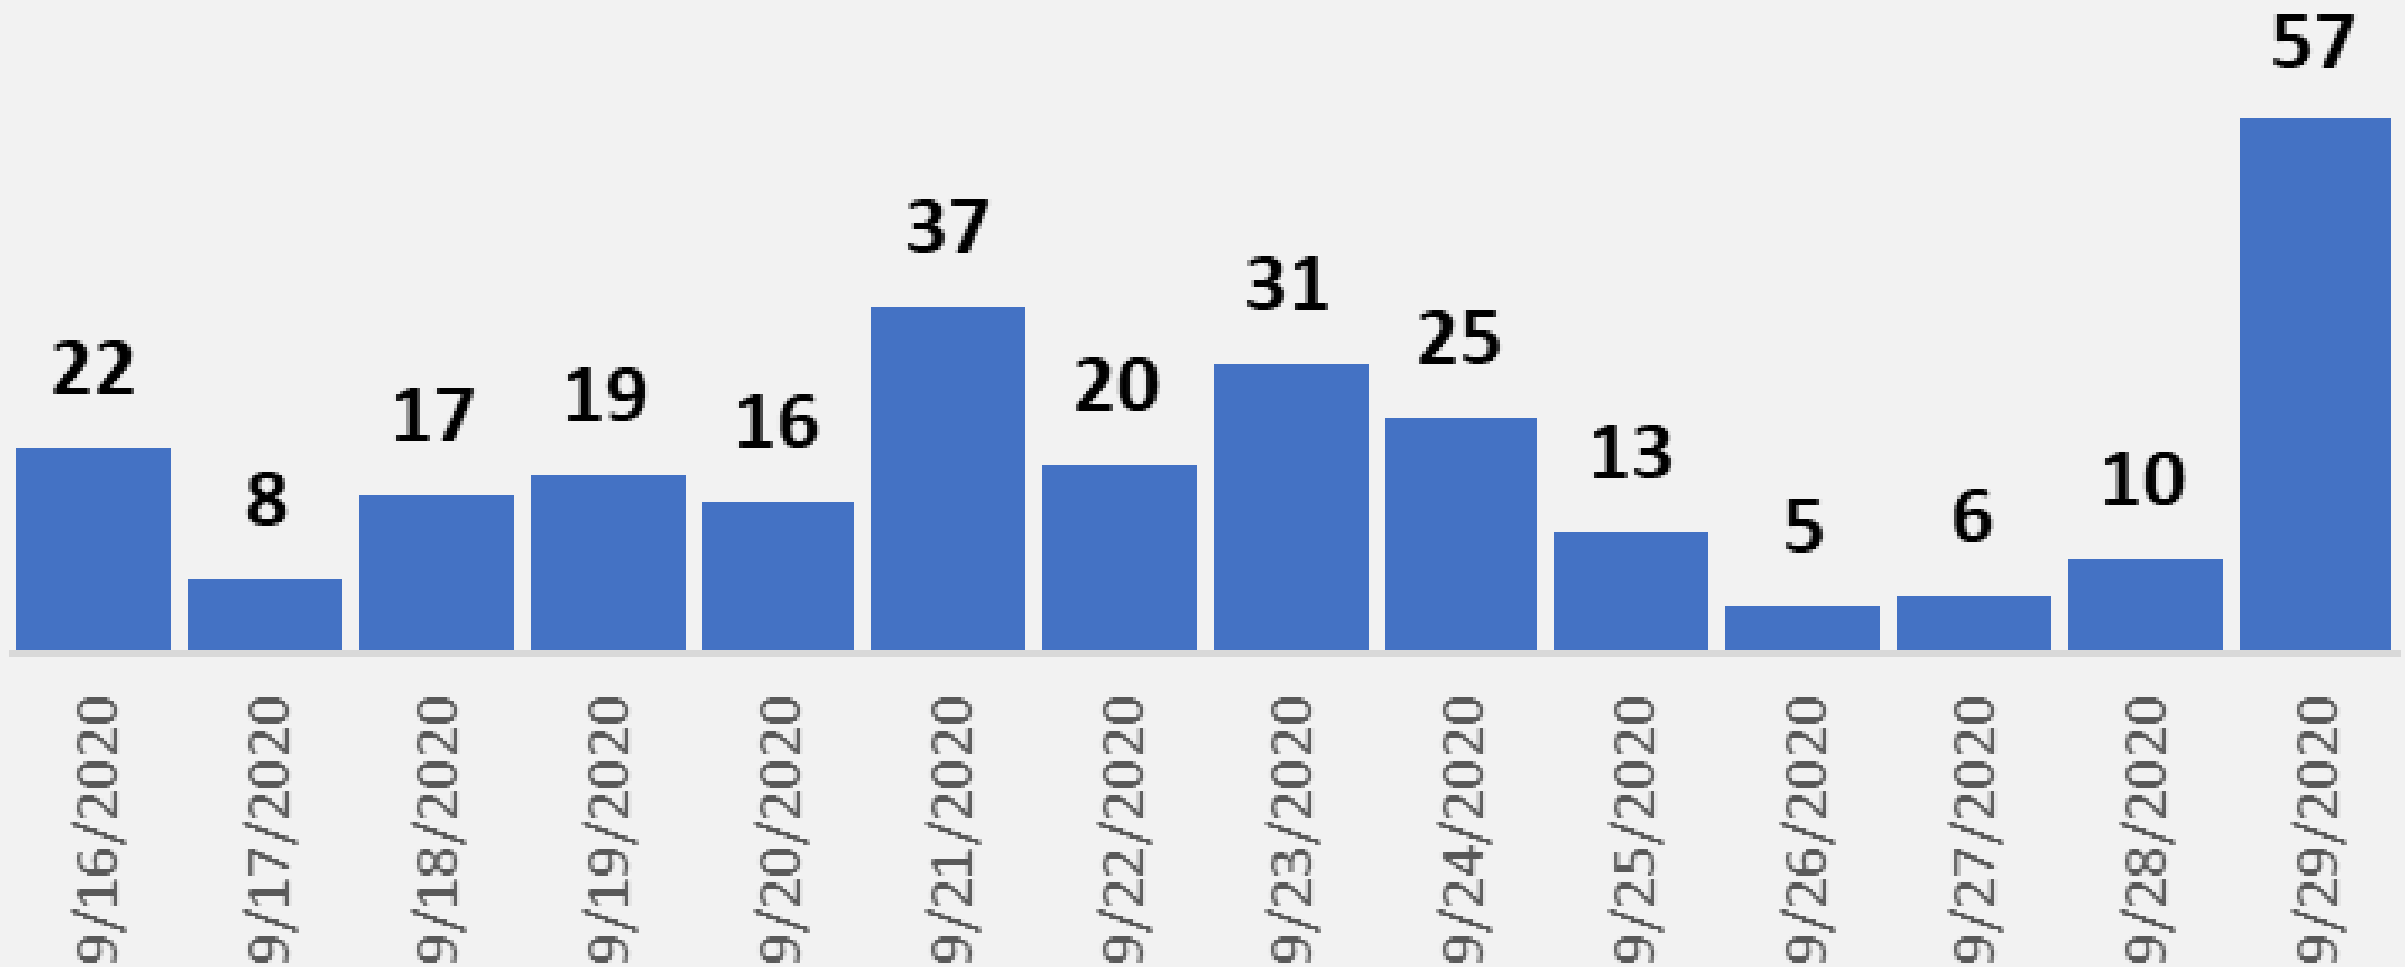

Nueces County Daily COVID-19 Cases

Nueces County Daily COVID-19 Cases

Nueces County COVID-19 Cases September 29, 2020

Corpus Christi Hospitals

Daily COVID-19 Hospitalized Patients

Corpus Christi Hospitals Daily COVID-19 ICU Patients

Nueces County Total COVID-19 Deaths

Nueces County Daily COVID-19 Cases

■ Daily Count — 7-Day Average