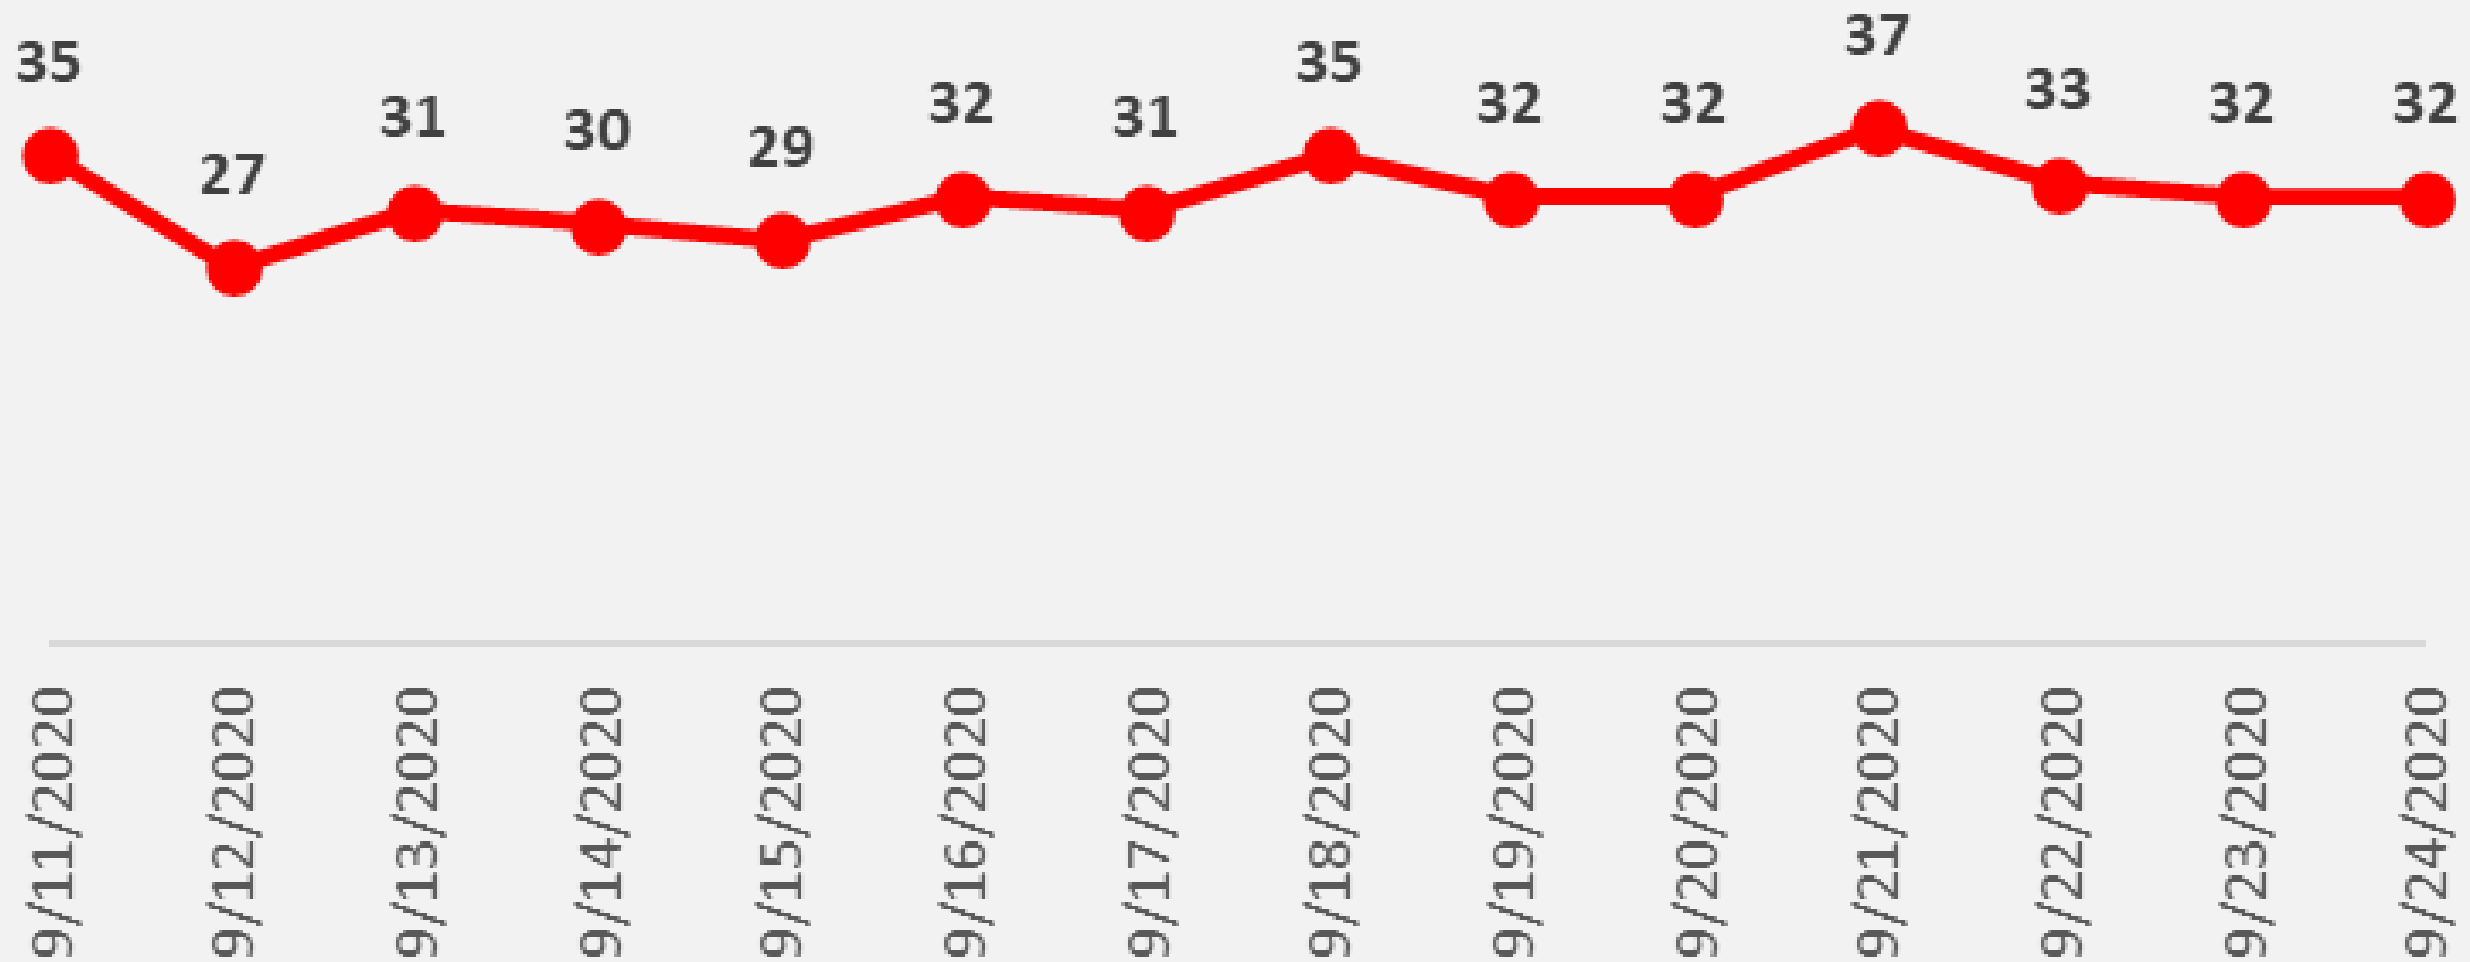

Corpus Christi Hospitals Daily COVID-19 ICU Patients