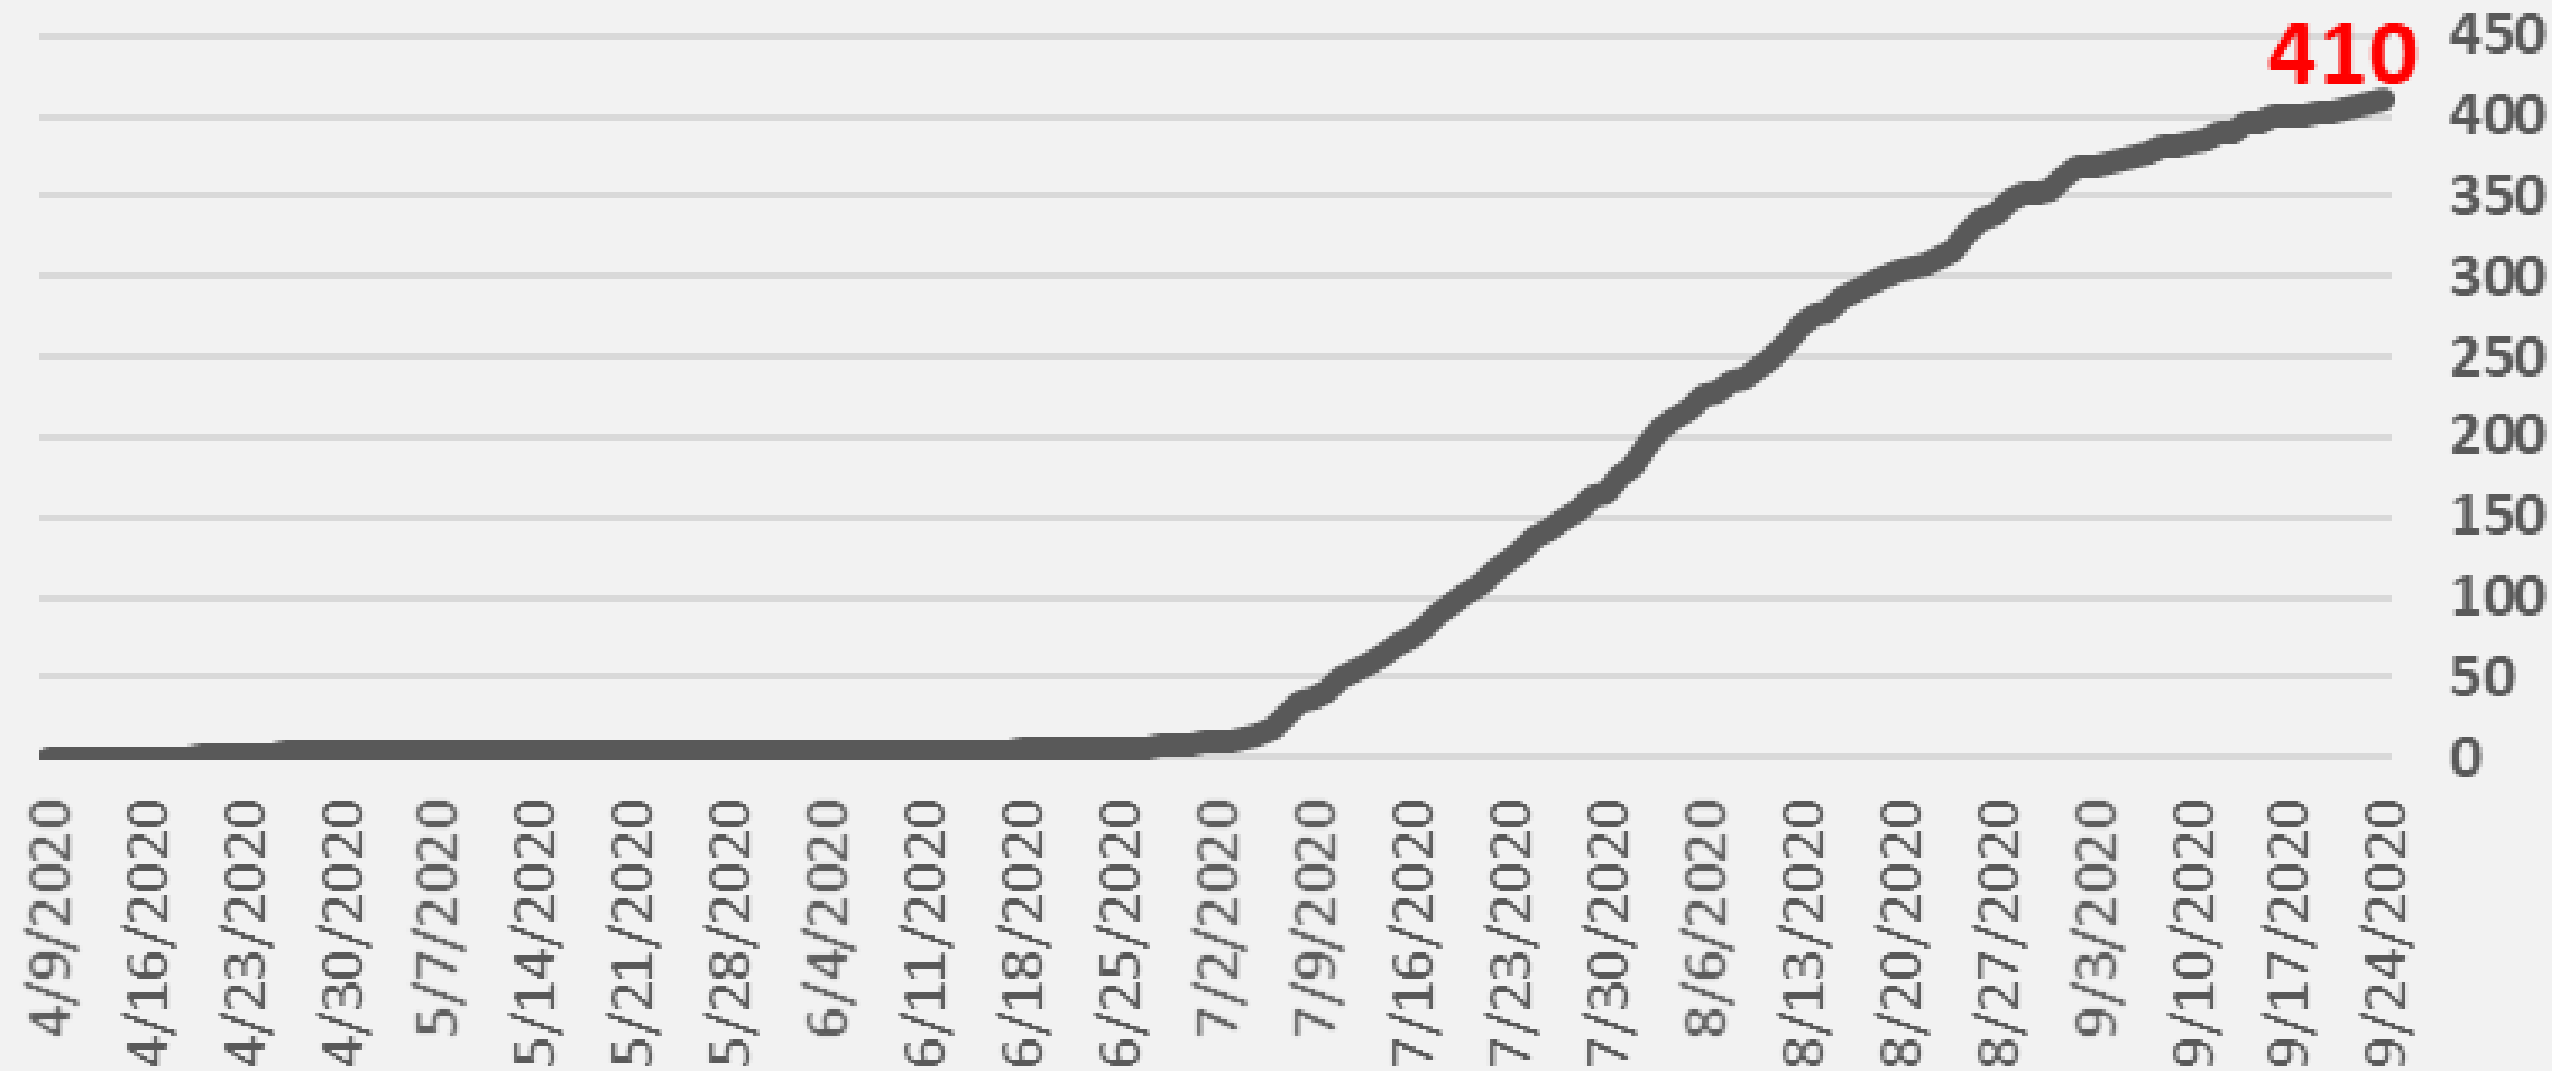

Nueces County Total COVID-19 Deaths