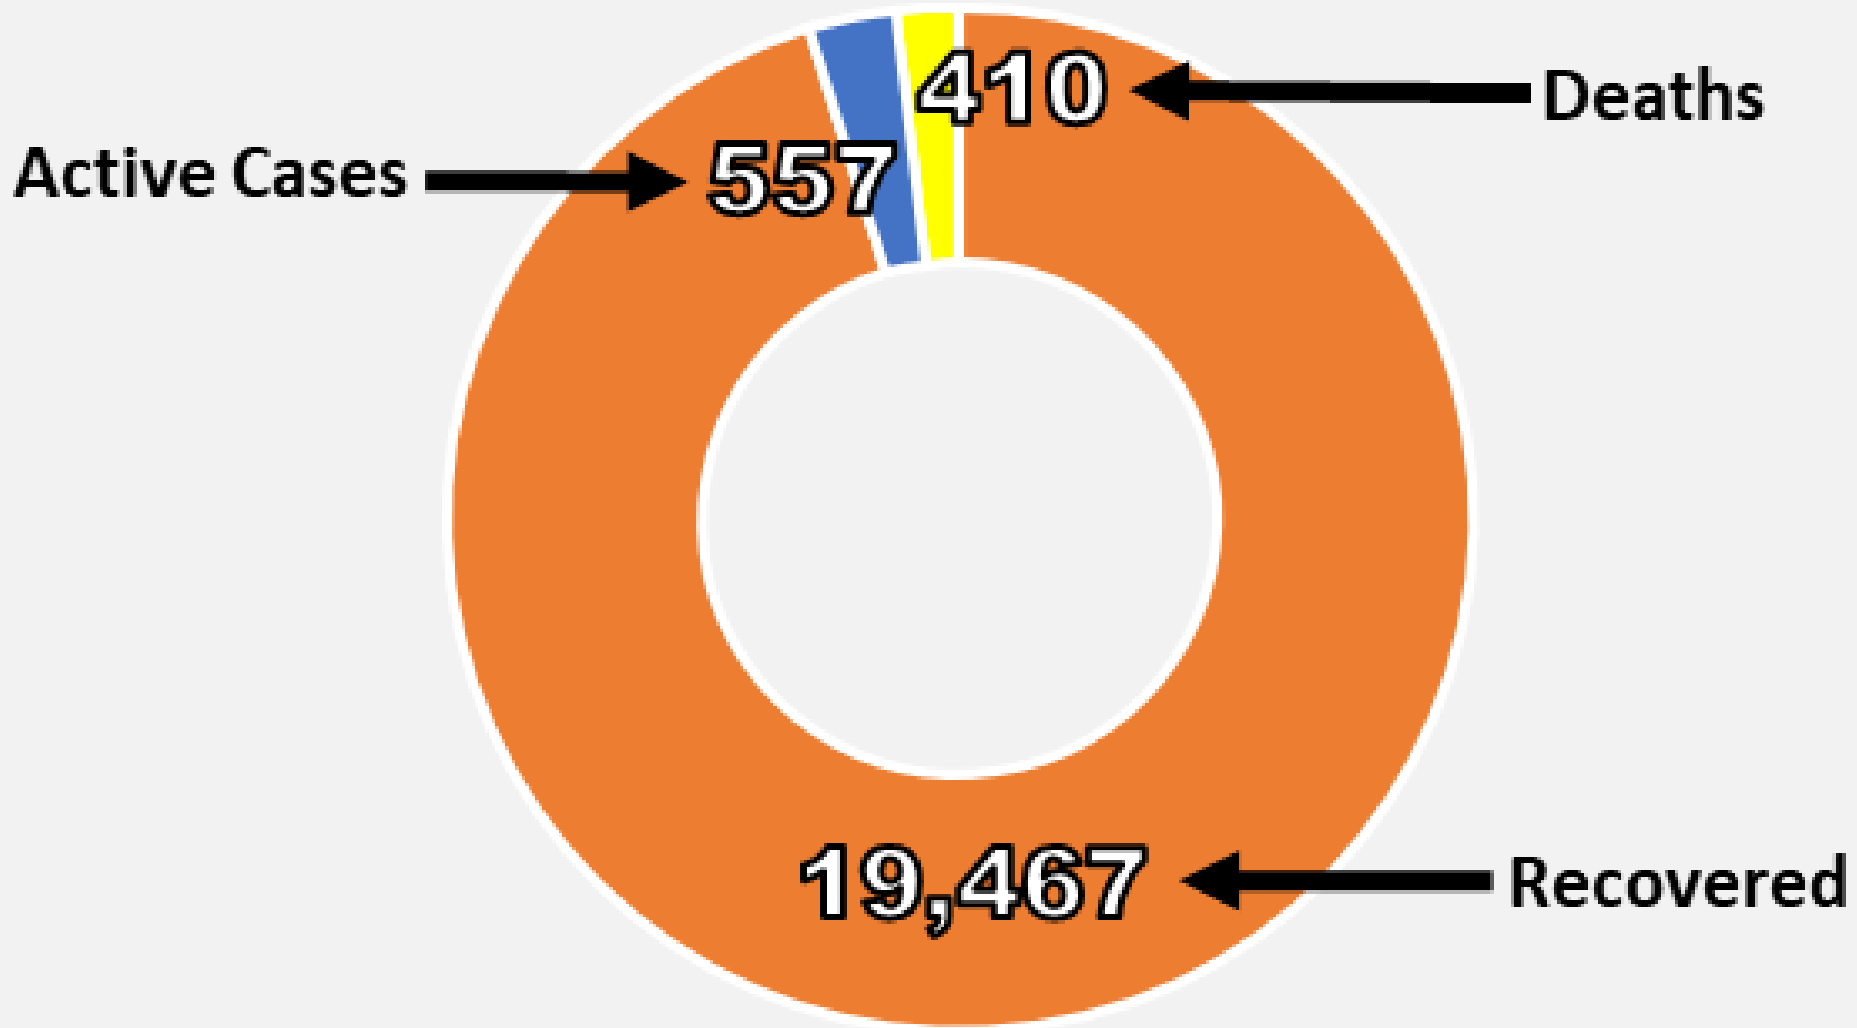

# Nueces County Daily COVID-19 Cases

# Nueces County COVID-19 Cases September 24, 2020

## Daily COVID-19 Hospitalized Patients

# Corpus Christi Hospitals Daily COVID-19 ICU Patients