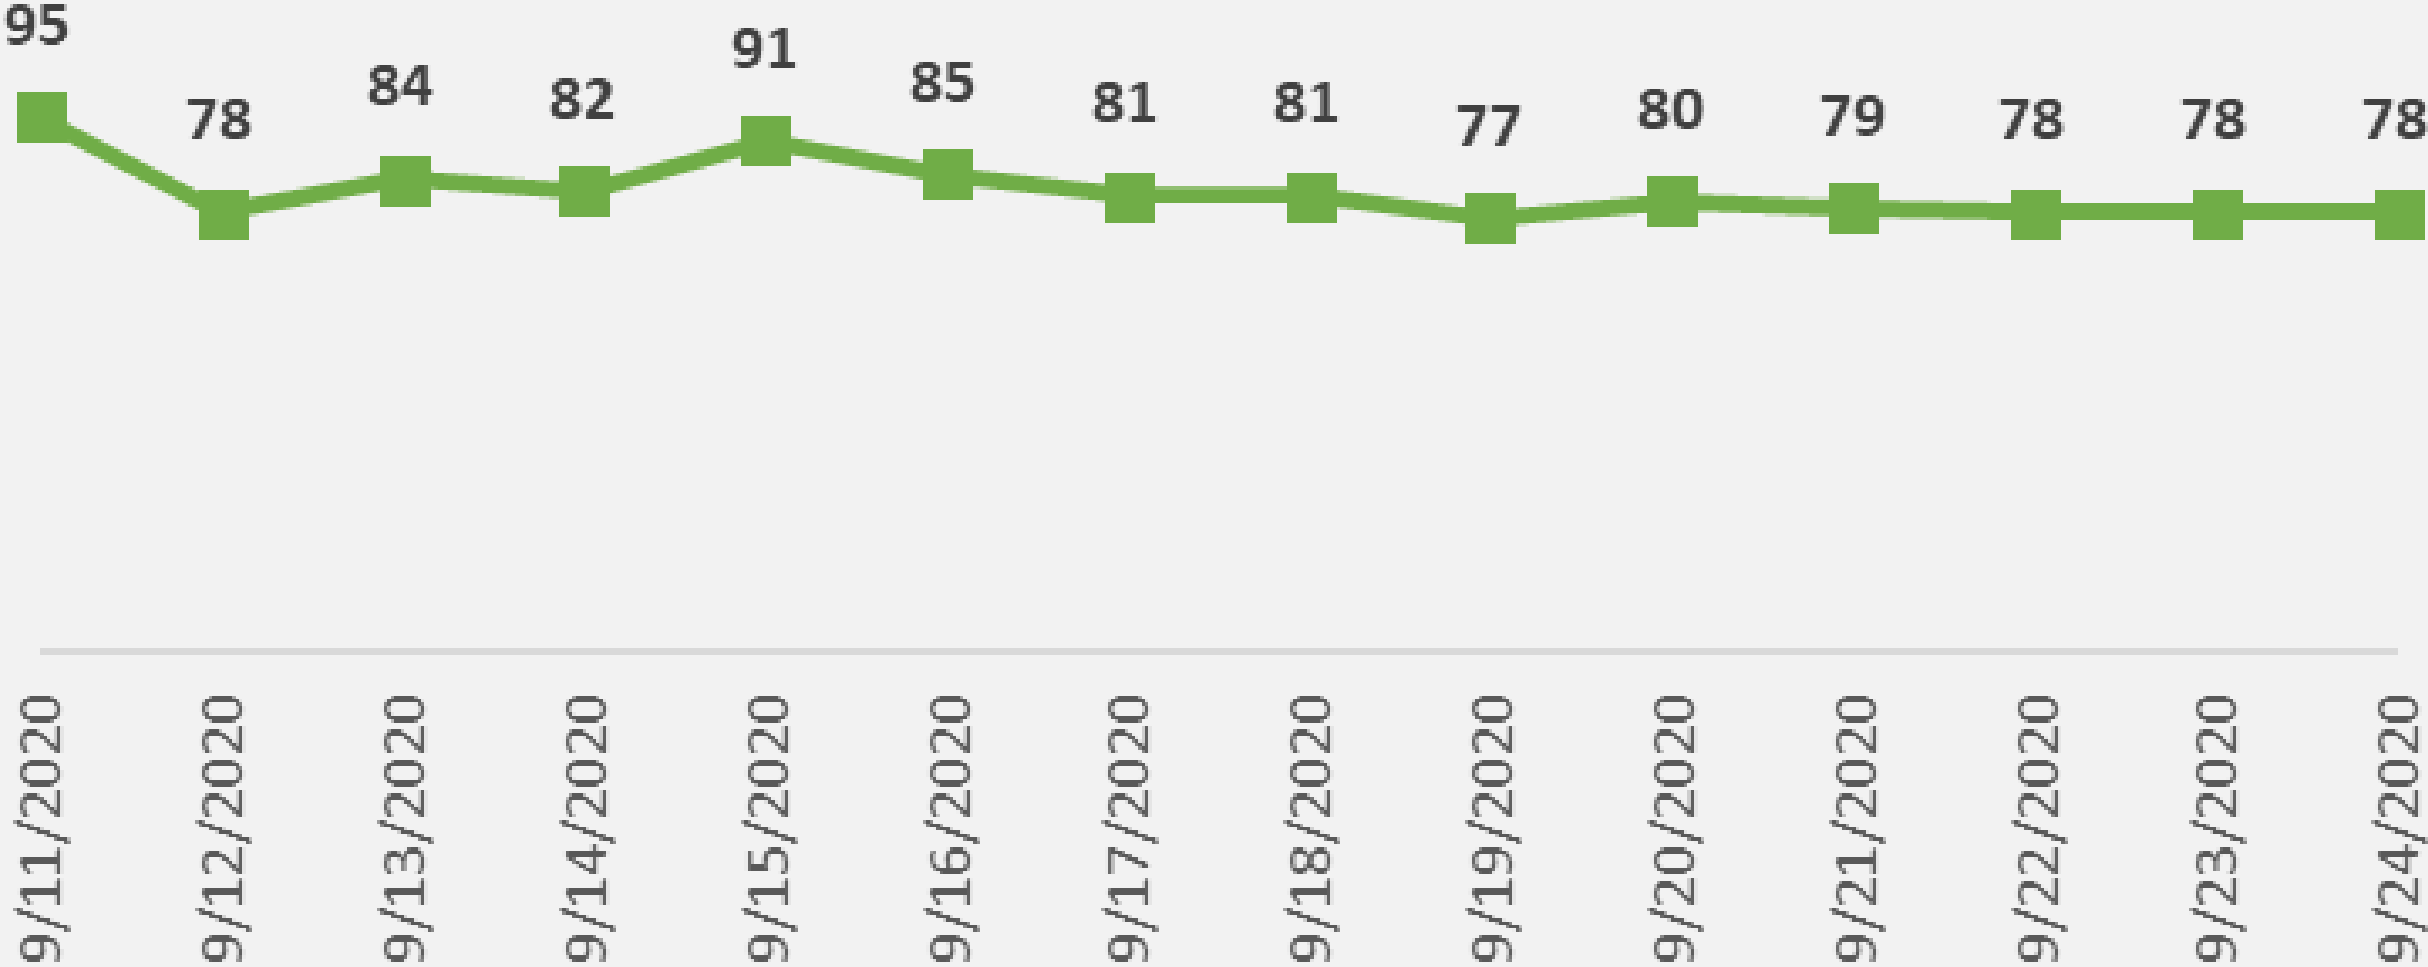

# Nueces County Daily COVID-19 Cases

# Nueces County COVID-19 Cases September 24, 2020

## Daily COVID-19 Hospitalized Patients