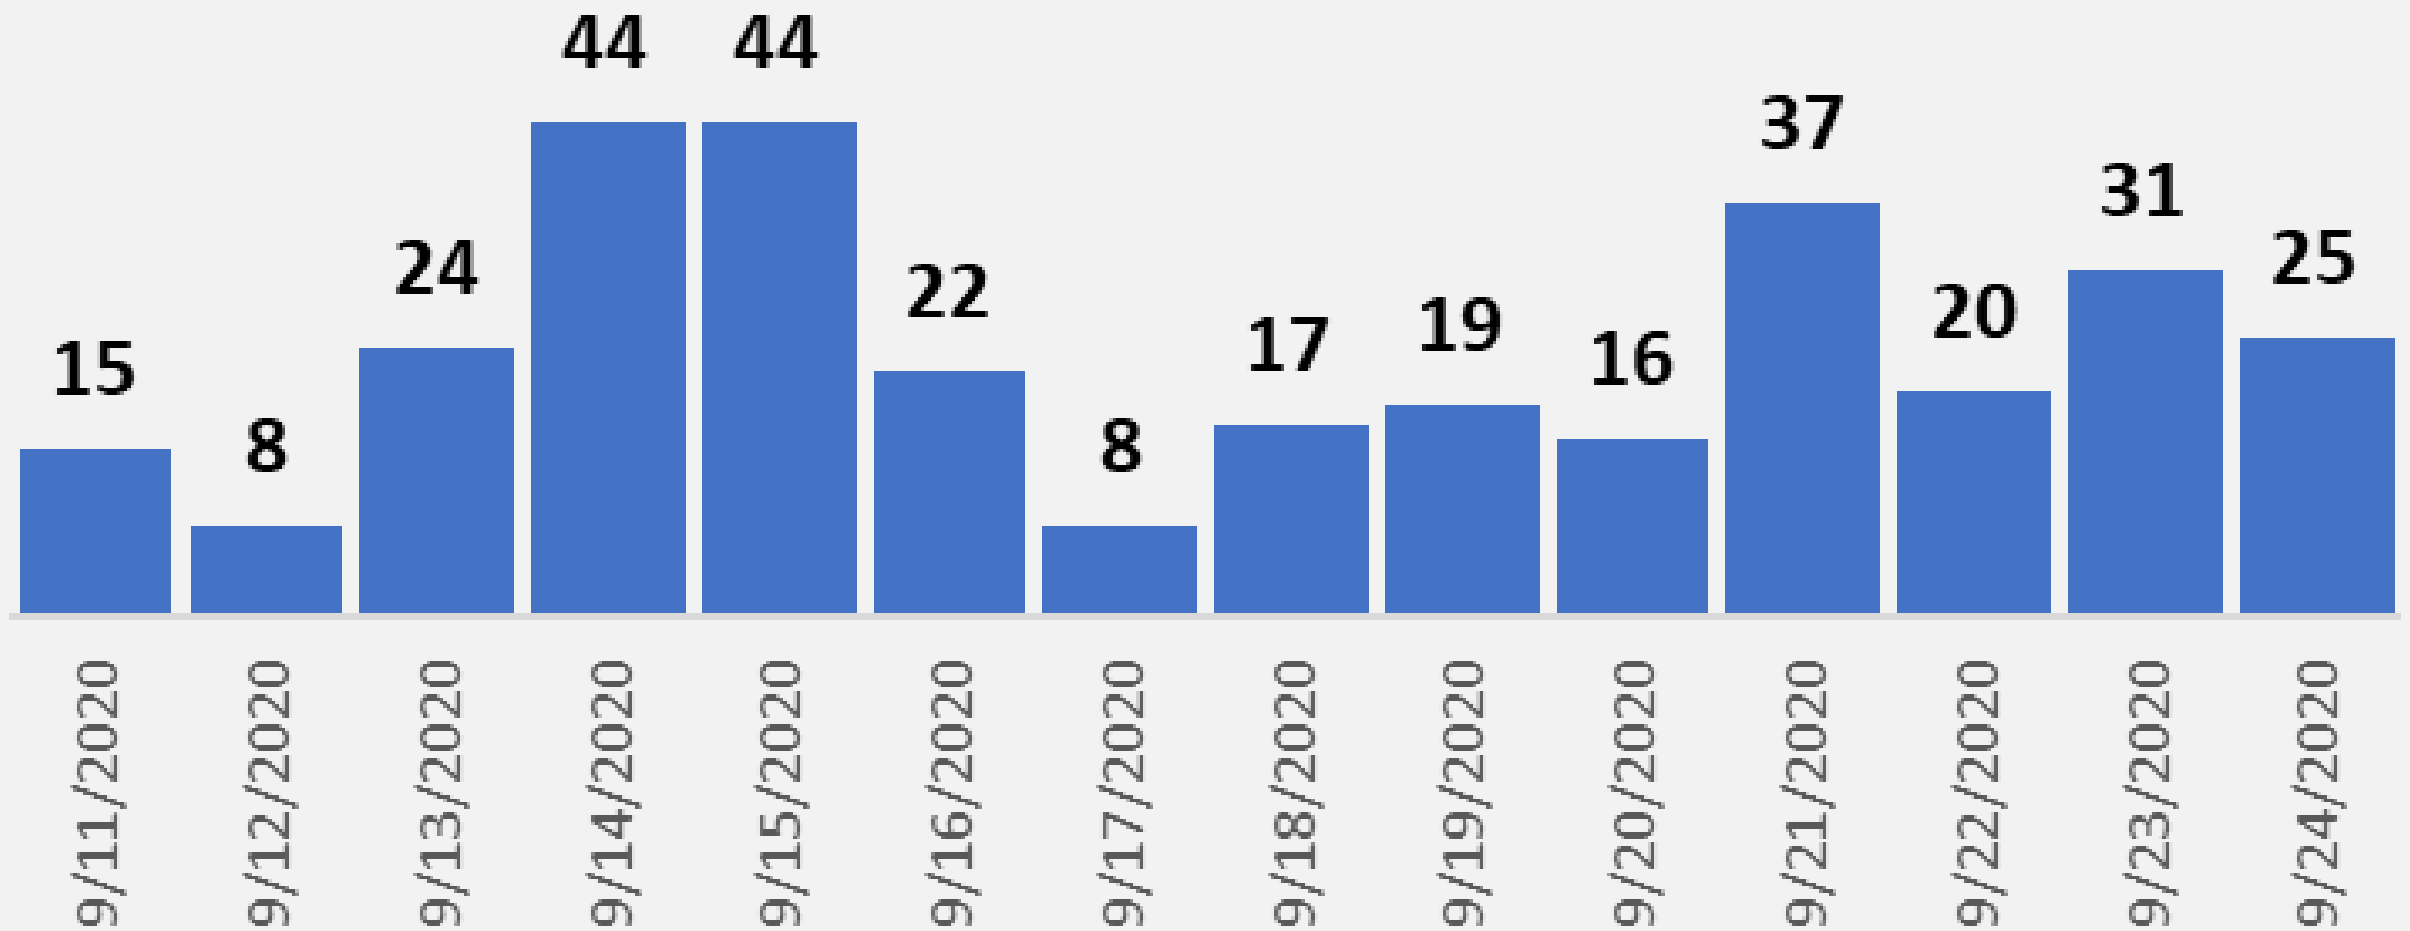

# Nueces County Daily COVID-19 Cases

# Nueces County COVID-19 Cases September 24, 2020

## Daily COVID-19 Hospitalized Patients