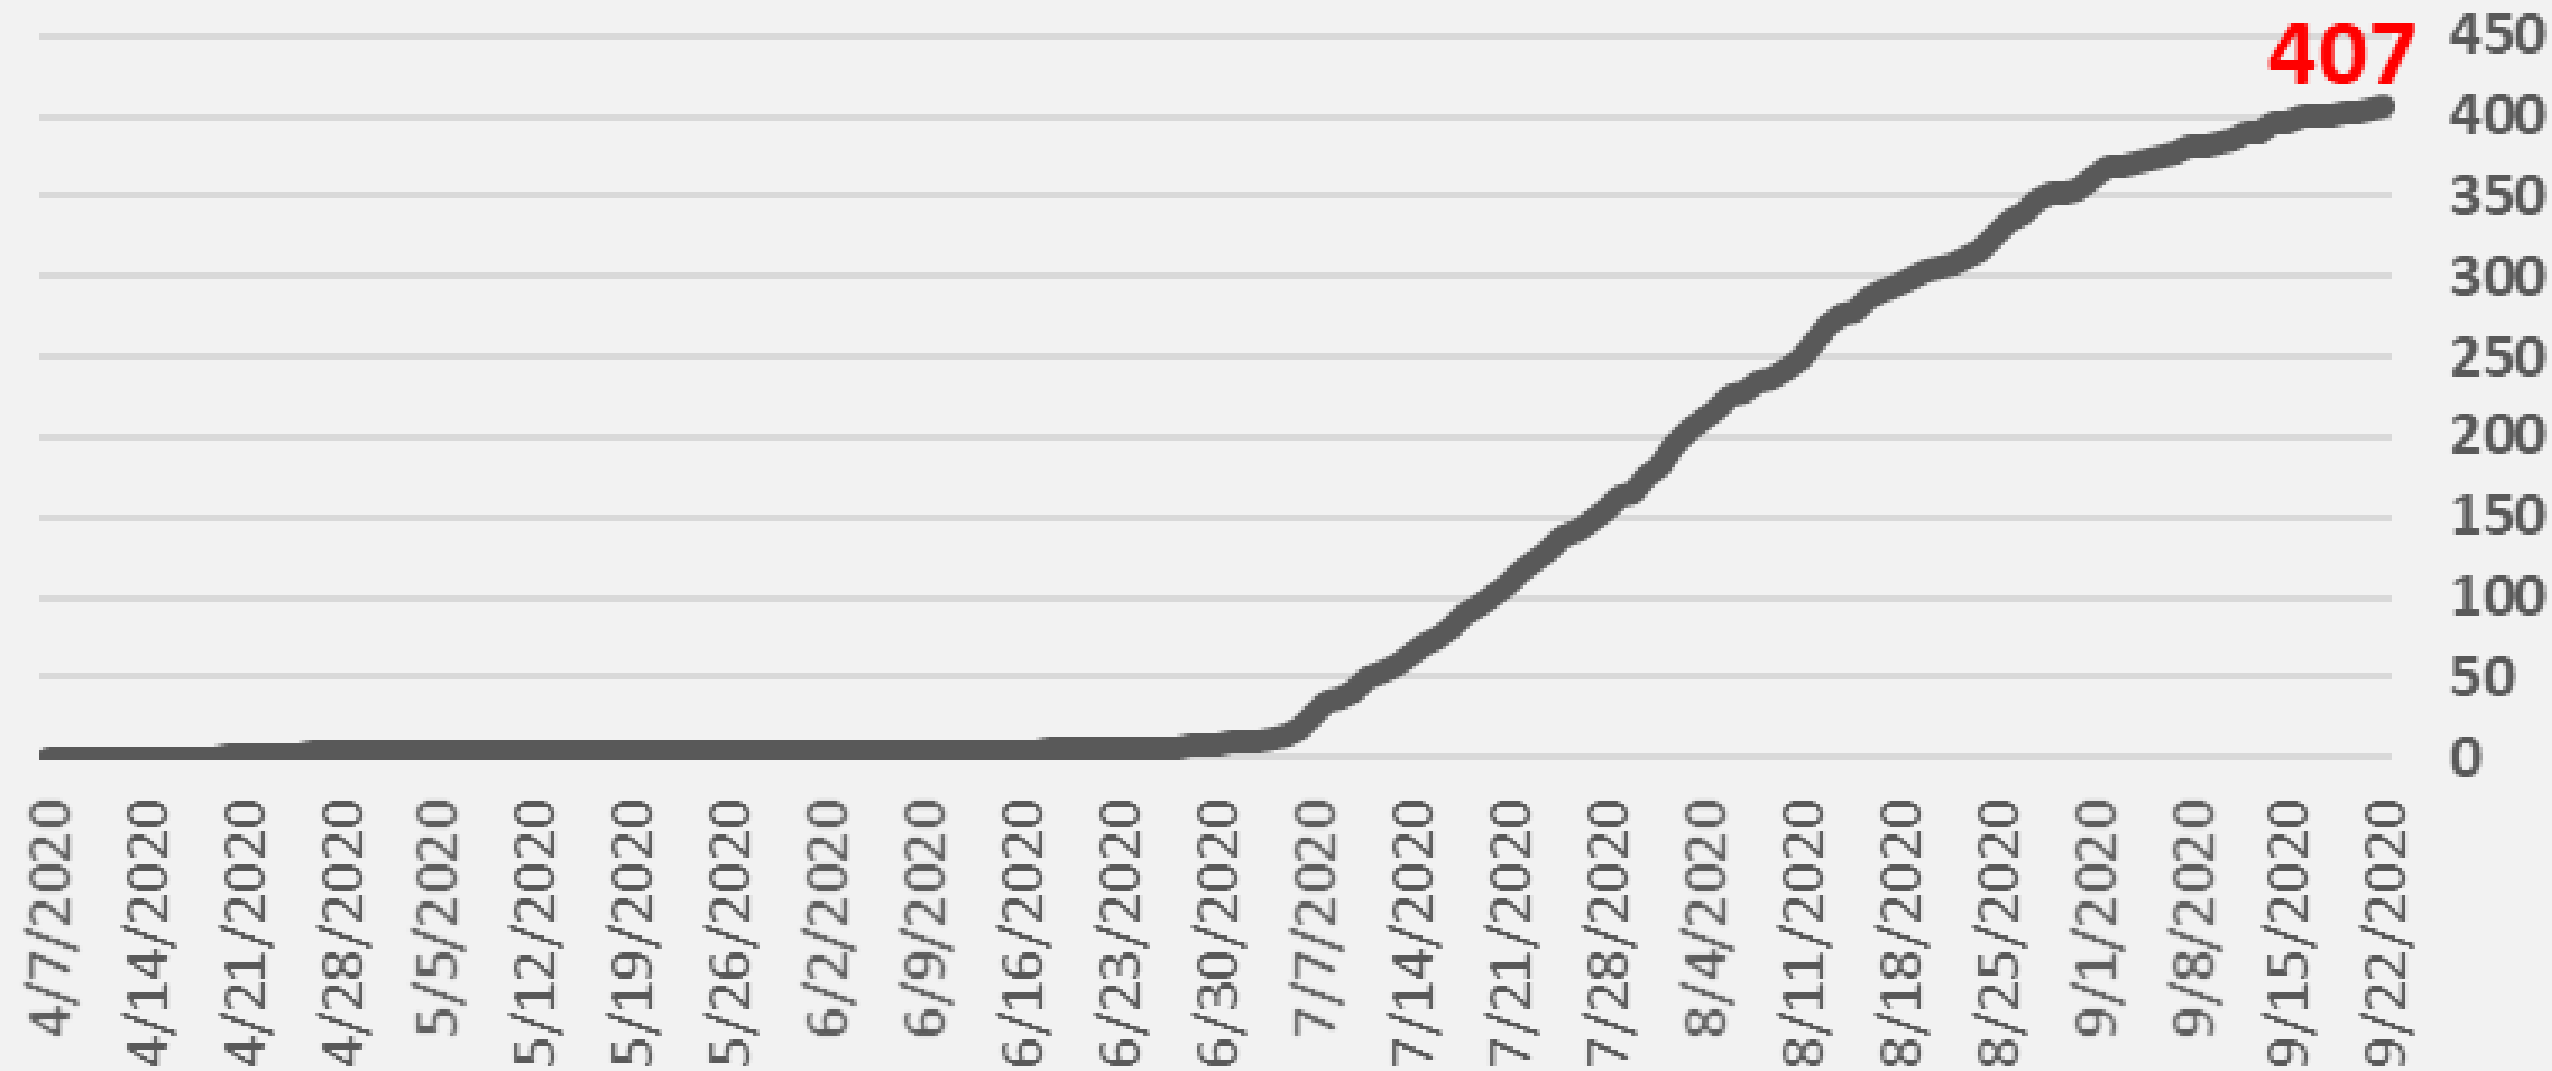

Nueces County Daily COVID-19 Cases

Nueces County COVID-19 Cases September 22, 2020

Corpus Christi Hospitals

Daily COVID-19 Hospitalized Patients

Corpus Christi Hospitals Daily COVID-19 ICU Patients

Nueces County Total COVID-19 Deaths

Nueces County Daily COVID-19 Cases

Nueces County Daily COVID-19 Cases