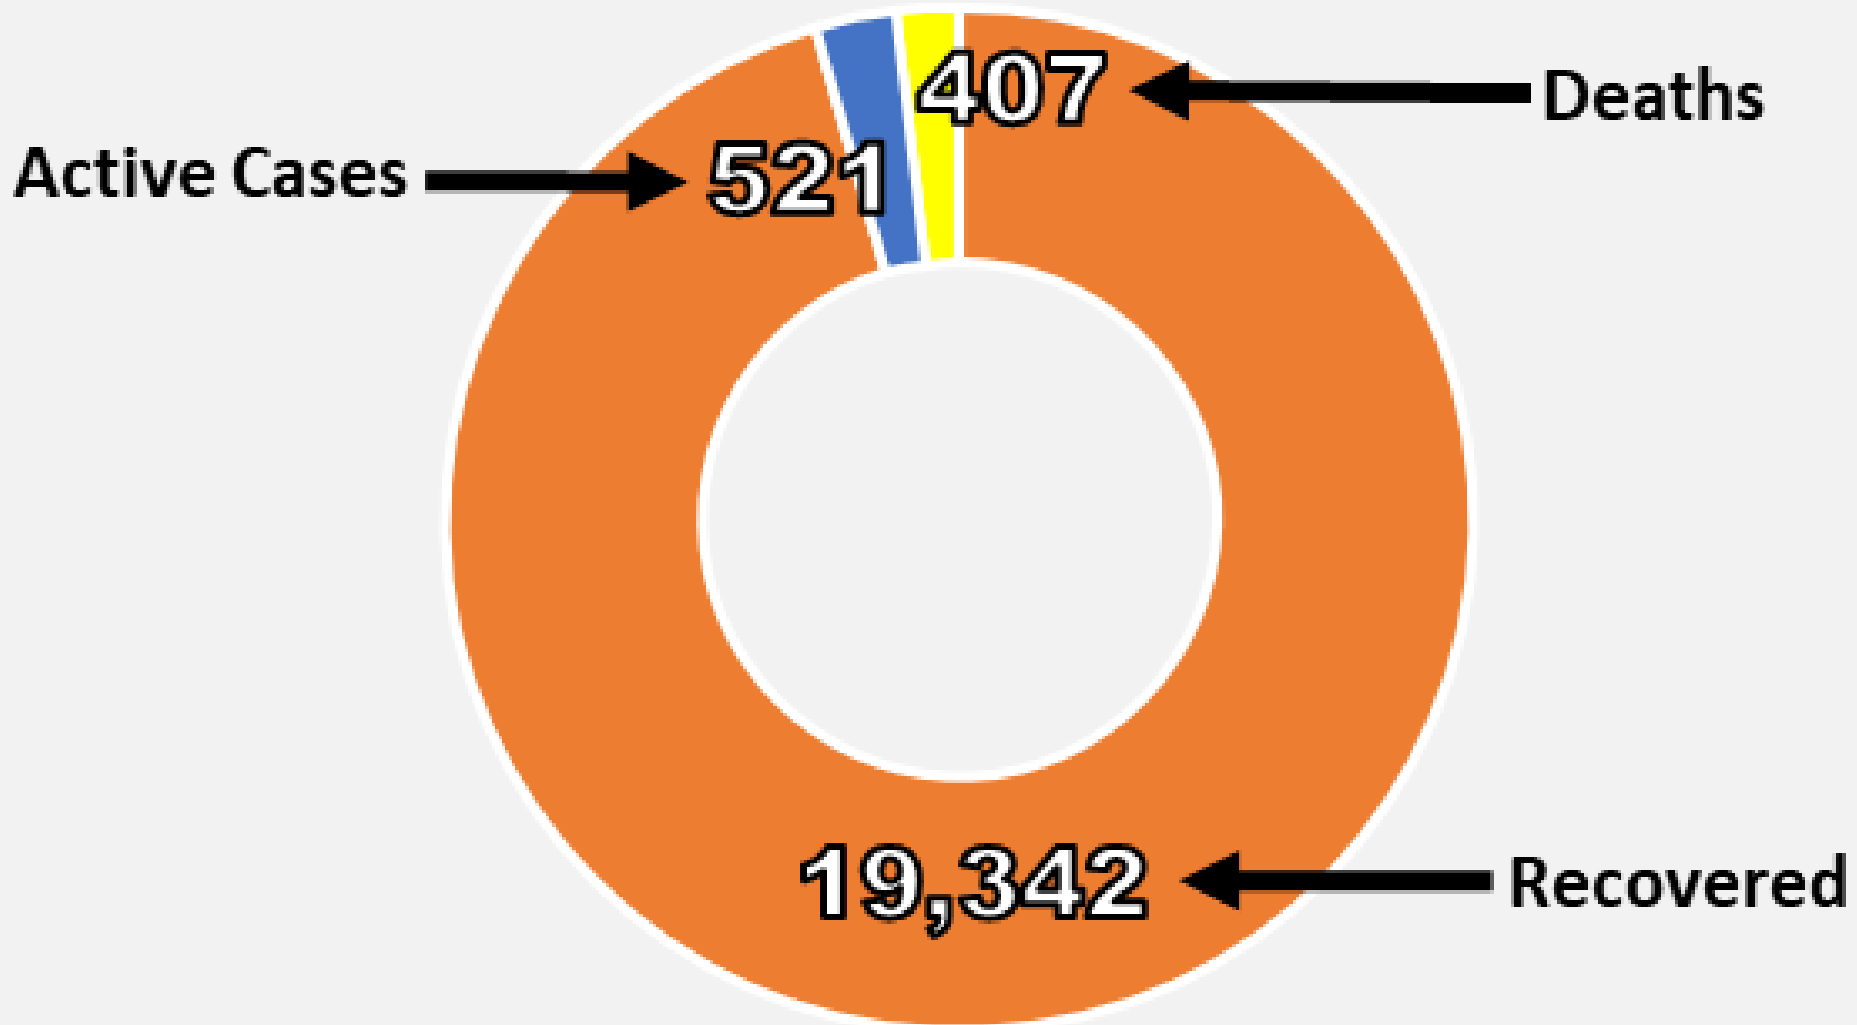

Nueces County Daily COVID-19 Cases

Nueces County COVID-19 Cases September 22, 2020

Corpus Christi Hospitals

Daily COVID-19 Hospitalized Patients

Corpus Christi Hospitals Daily COVID-19 ICU Patients

Nueces County Total COVID-19 Deaths

Nueces County Daily COVID-19 Cases

Nueces County Daily COVID-19 Cases