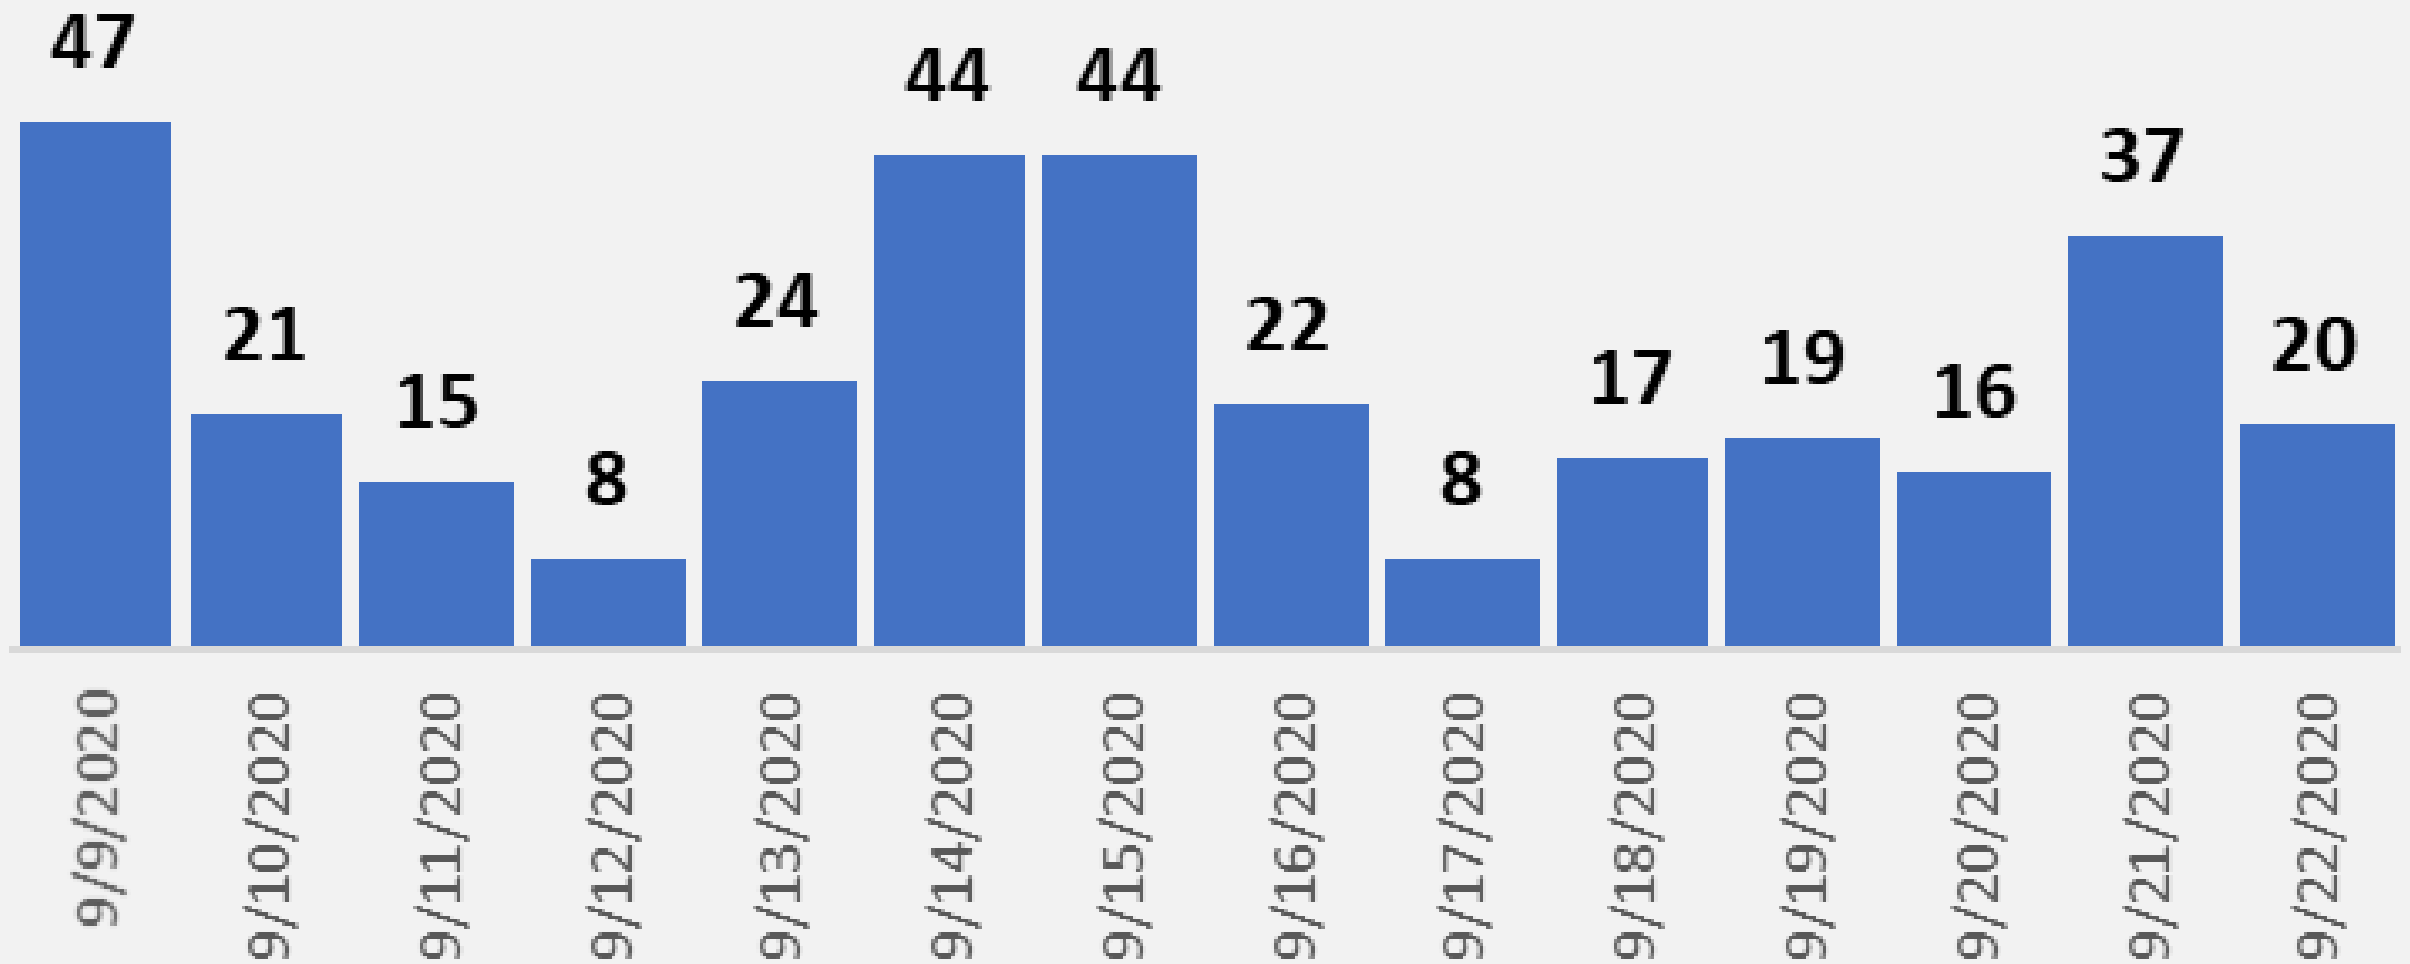

Nueces County Daily COVID-19 Cases

Nueces County COVID-19 Cases September 22, 2020

Corpus Christi Hospitals

Daily COVID-19 Hospitalized Patients

Corpus Christi Hospitals Daily COVID-19 ICU Patients

Nueces County Total COVID-19 Deaths

Nueces County Daily COVID-19 Cases

Nueces County Daily COVID-19 Cases