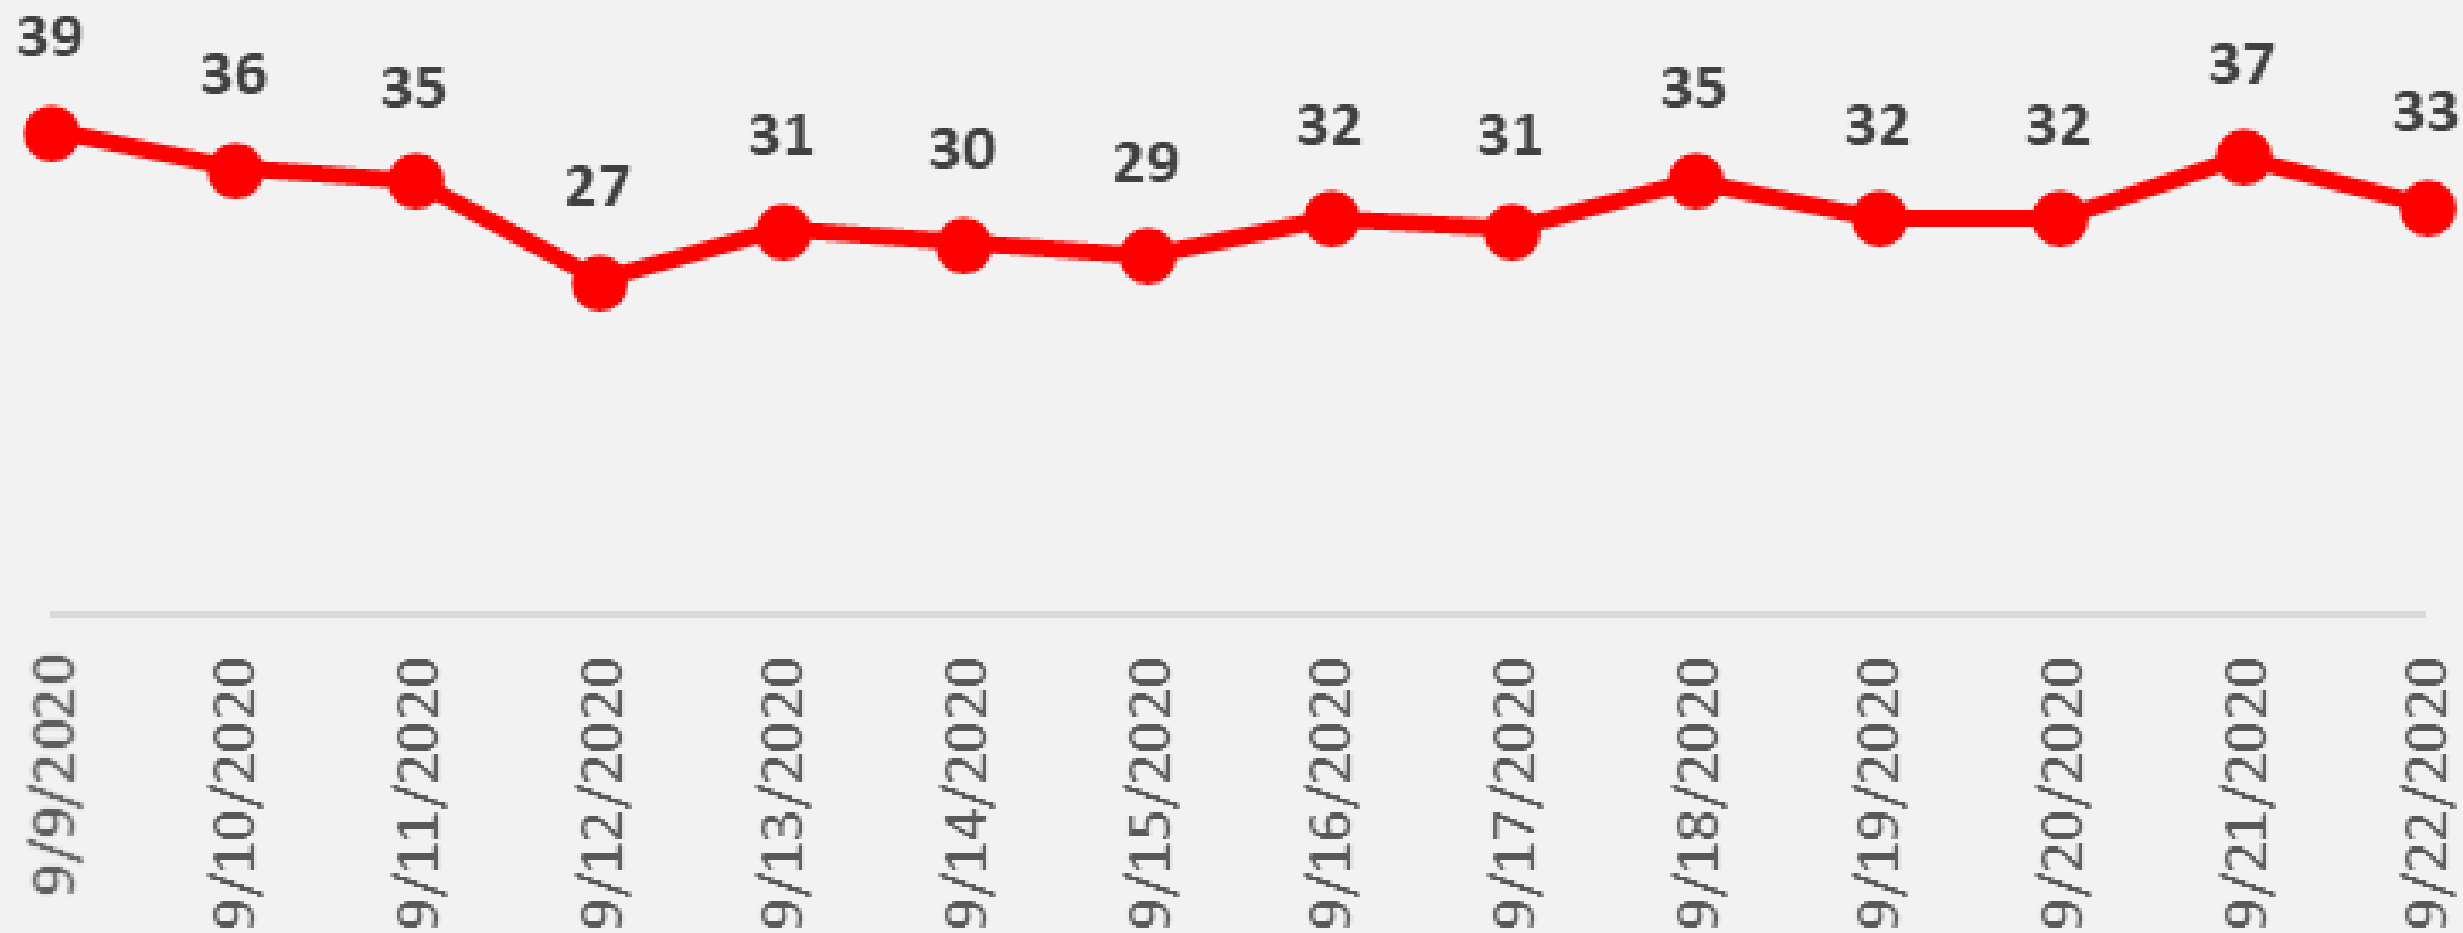

Nueces County Daily COVID-19 Cases

Nueces County COVID-19 Cases September 22, 2020

Corpus Christi Hospitals

Daily COVID-19 Hospitalized Patients

Corpus Christi Hospitals Daily COVID-19 ICU Patients

Nueces County Total COVID-19 Deaths

Nueces County Daily COVID-19 Cases

Nueces County Daily COVID-19 Cases