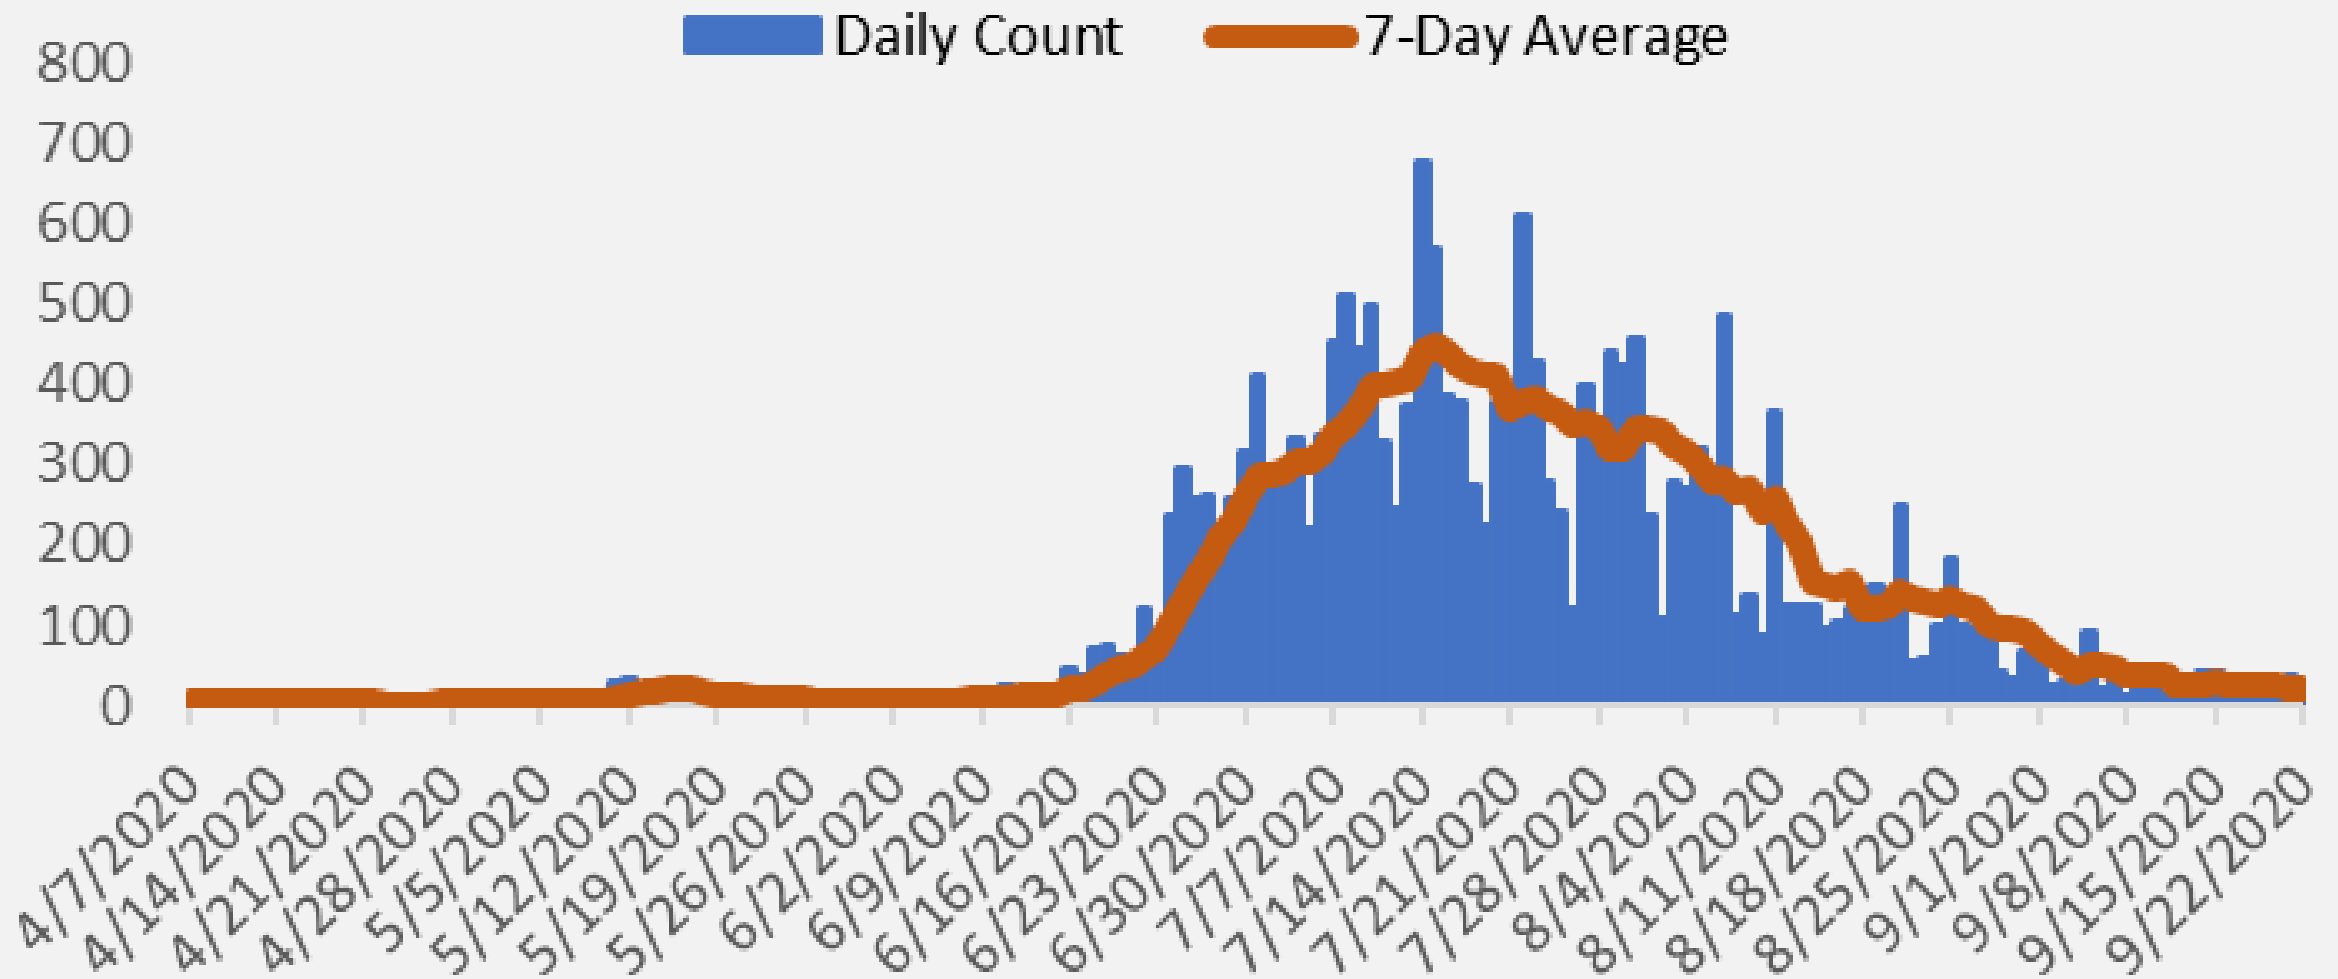

Nueces County Daily COVID-19 Cases

Nueces County COVID-19 Cases September 22, 2020

Corpus Christi Hospitals

Daily COVID-19 Hospitalized Patients

Corpus Christi Hospitals Daily COVID-19 ICU Patients

Nueces County Total COVID-19 Deaths

Nueces County Daily COVID-19 Cases

Nueces County Daily COVID-19 Cases