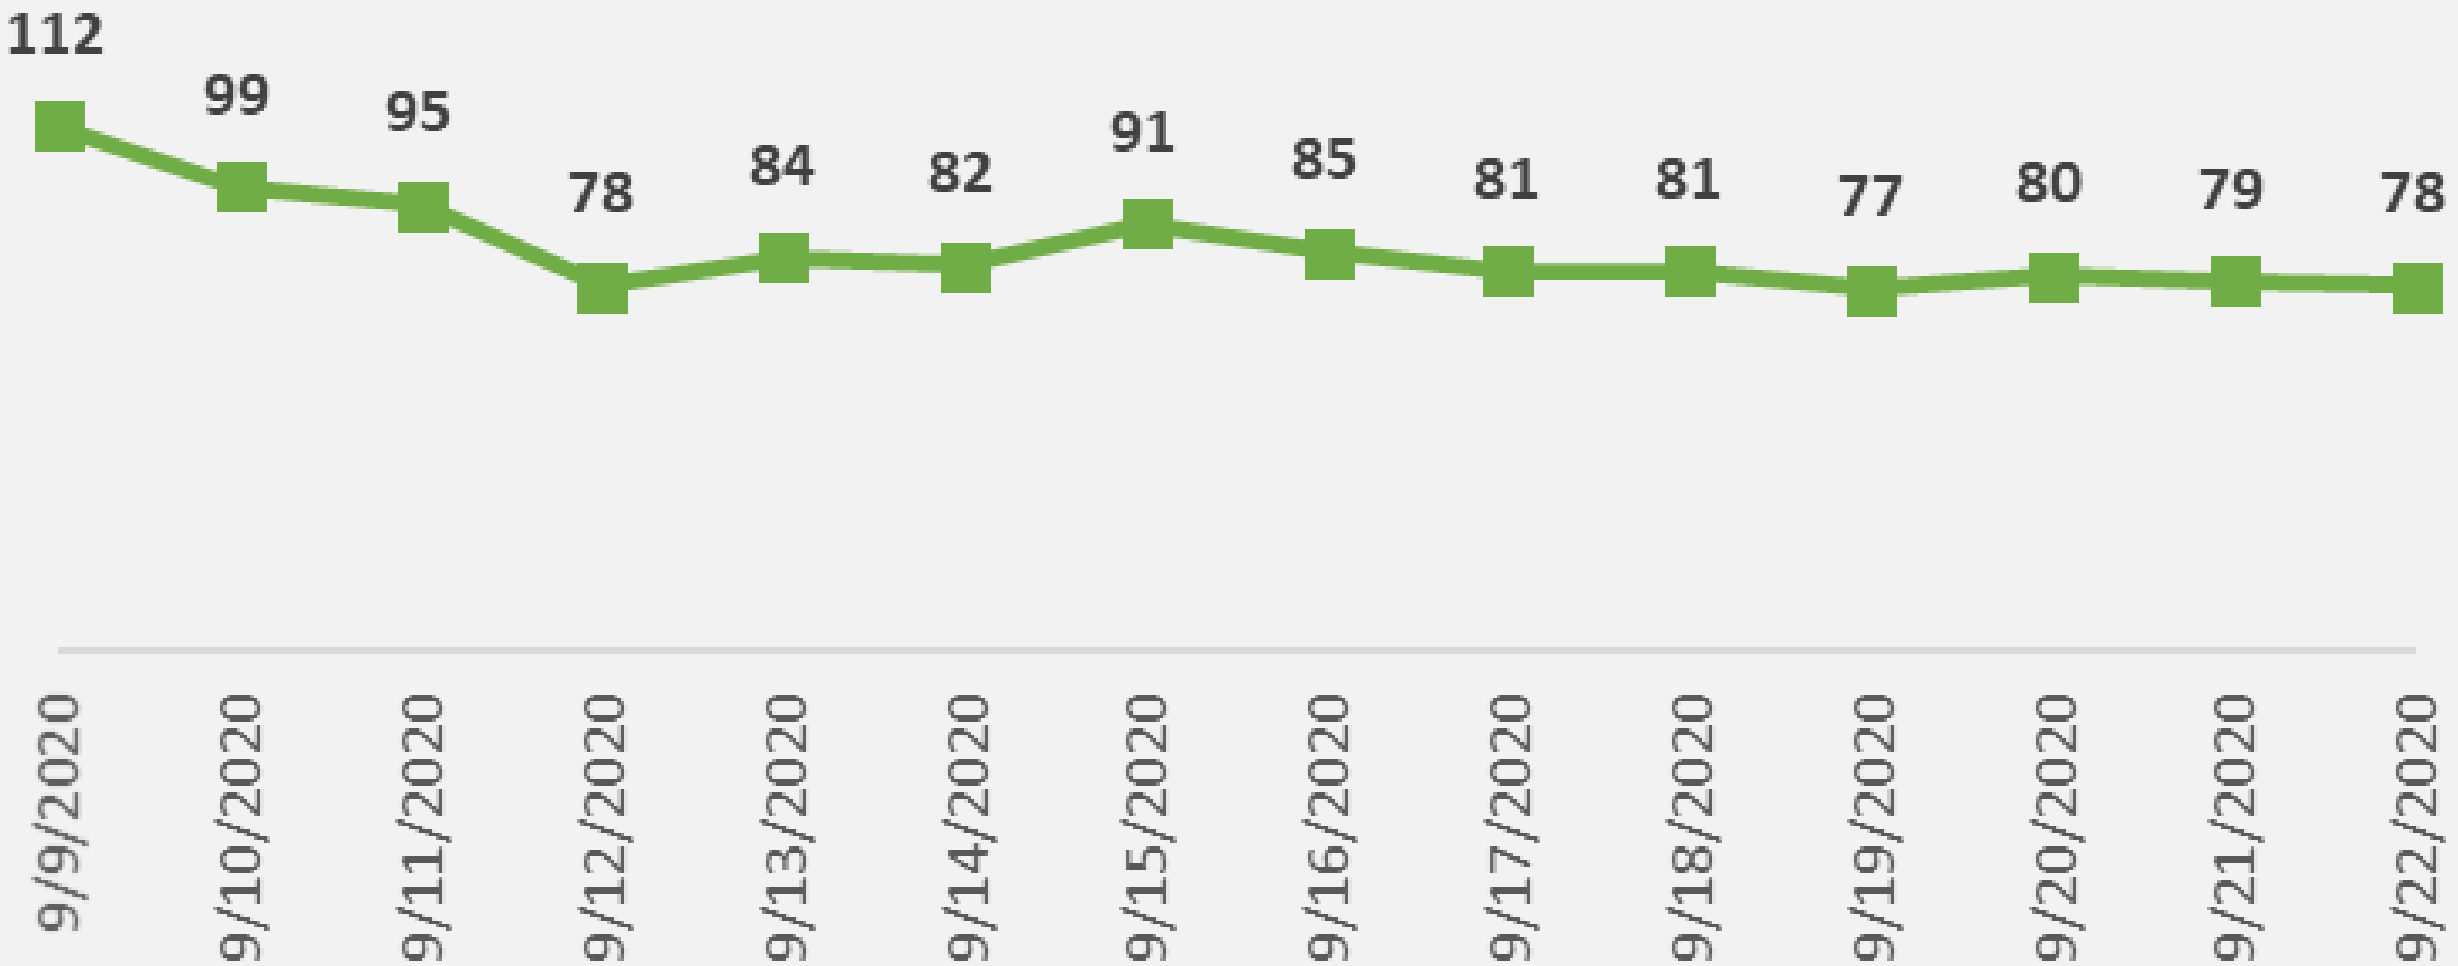

Nueces County Daily COVID-19 Cases

Nueces County COVID-19 Cases September 22, 2020

Corpus Christi Hospitals

Daily COVID-19 Hospitalized Patients

Corpus Christi Hospitals Daily COVID-19 ICU Patients

Nueces County Total COVID-19 Deaths

Nueces County Daily COVID-19 Cases

Nueces County Daily COVID-19 Cases