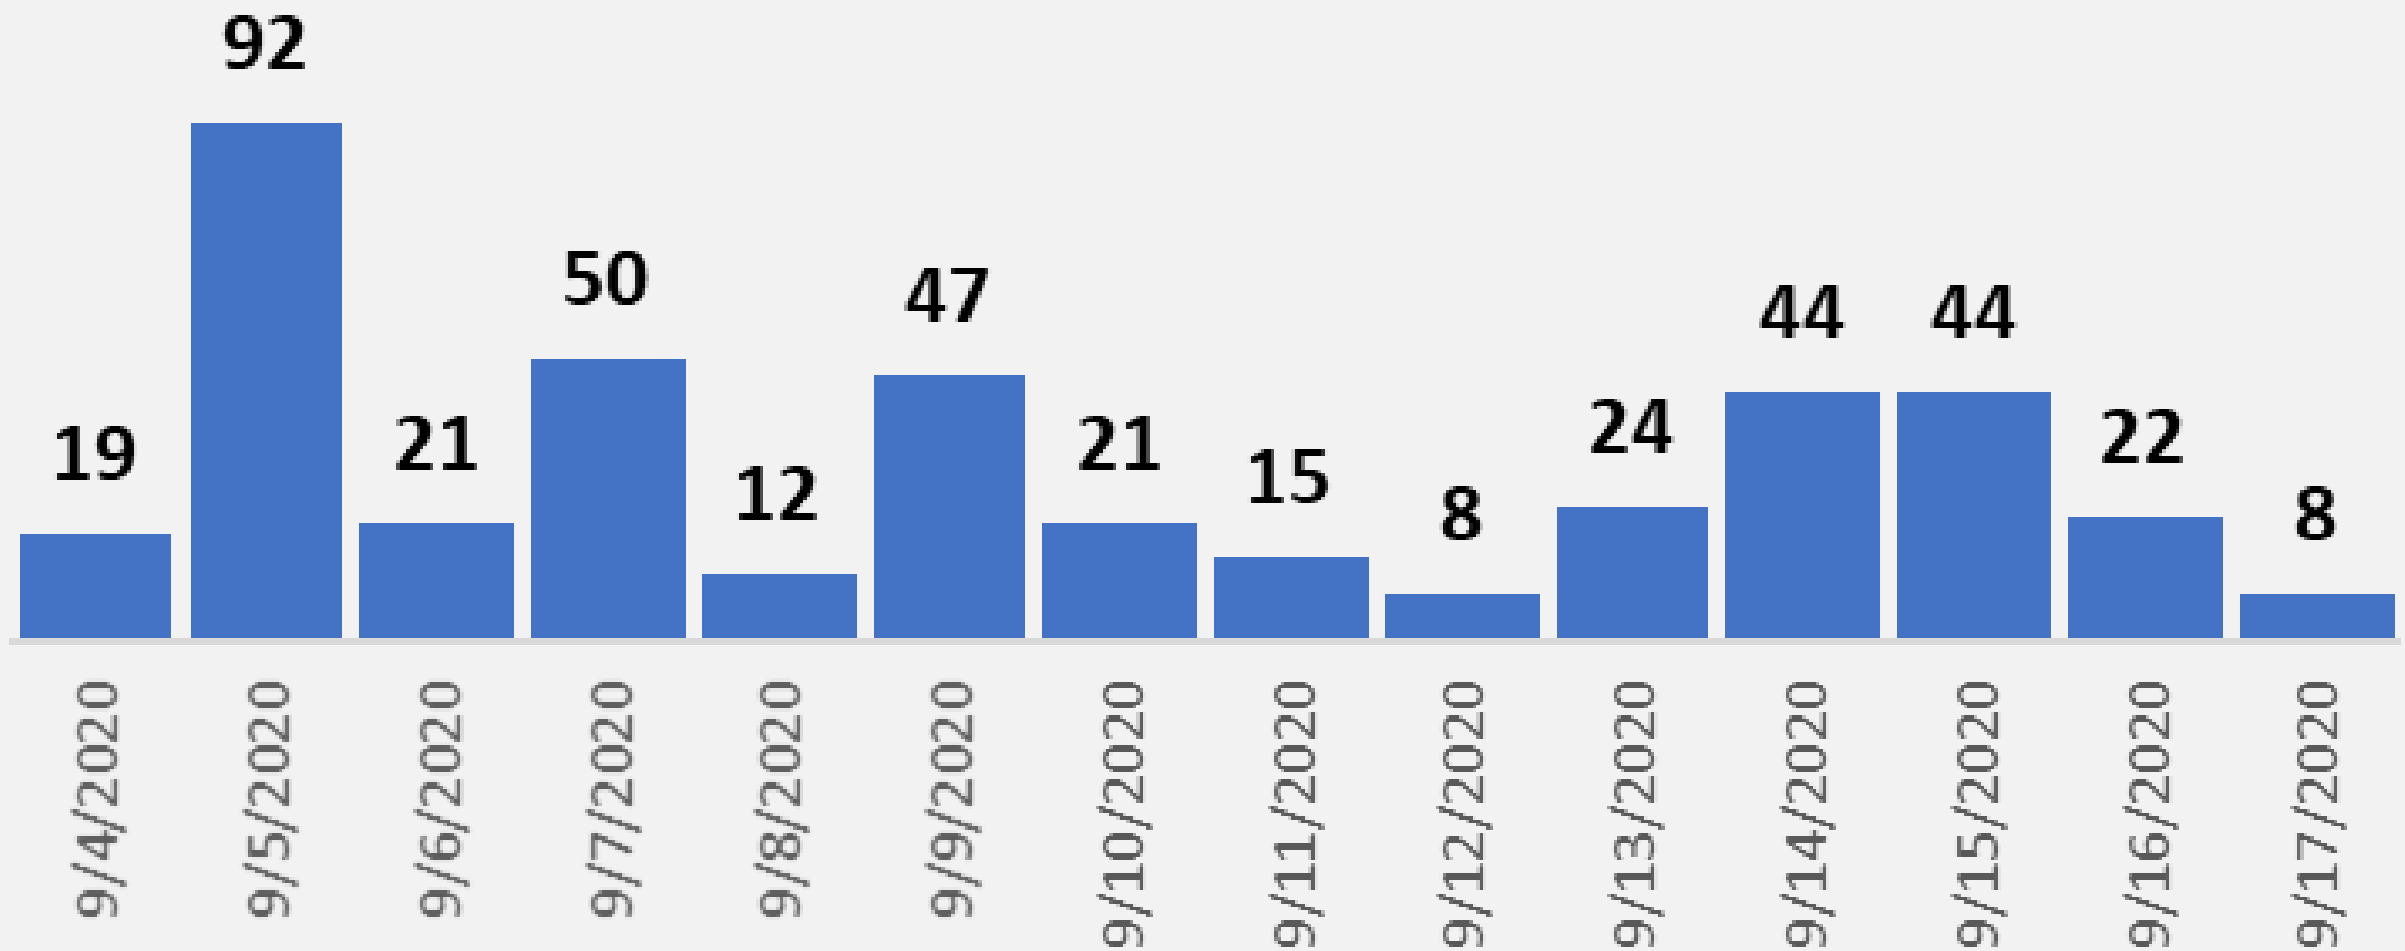

Nueces County Daily COVID-19 Cases

Nueces County Daily COVID-19 Cases

- Health District Daily Numbers
- State Database Received Numbers

Nueces County Daily COVID-19 Cases

Nueces County COVID-19 Cases September 17, 2020

Corpus Christi Hospitals

Daily COVID-19 Hospitalized Patients

Corpus Christi Hospitals Daily COVID-19 ICU Patients

Nueces County Total COVID-19 Deaths

Nueces County Daily COVID-19 Cases