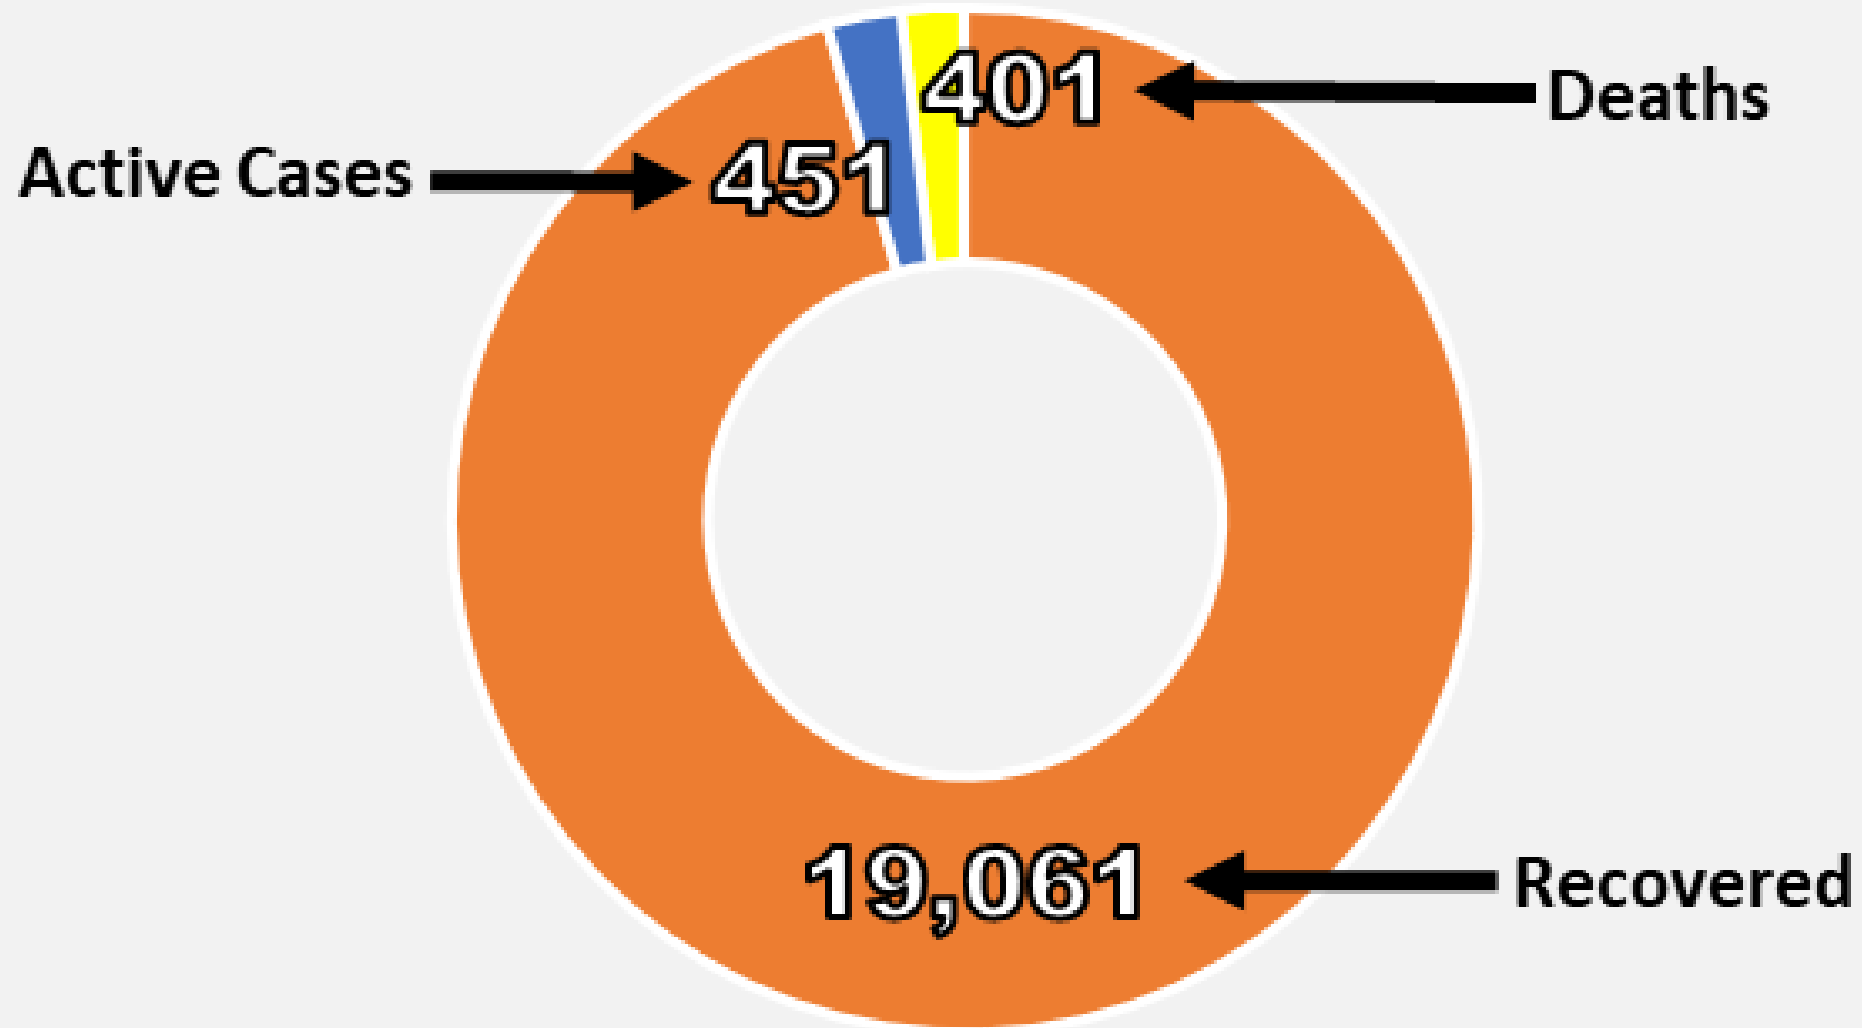

Nueces County Daily COVID-19 Cases

Nueces County Daily COVID-19 Cases

- Health District Daily Numbers
- State Database Received Numbers

Nueces County Daily COVID-19 Cases

Nueces County COVID-19 Cases September 17, 2020

Corpus Christi Hospitals

Daily COVID-19 Hospitalized Patients

Corpus Christi Hospitals Daily COVID-19 ICU Patients

Nueces County Total COVID-19 Deaths

Nueces County Daily COVID-19 Cases