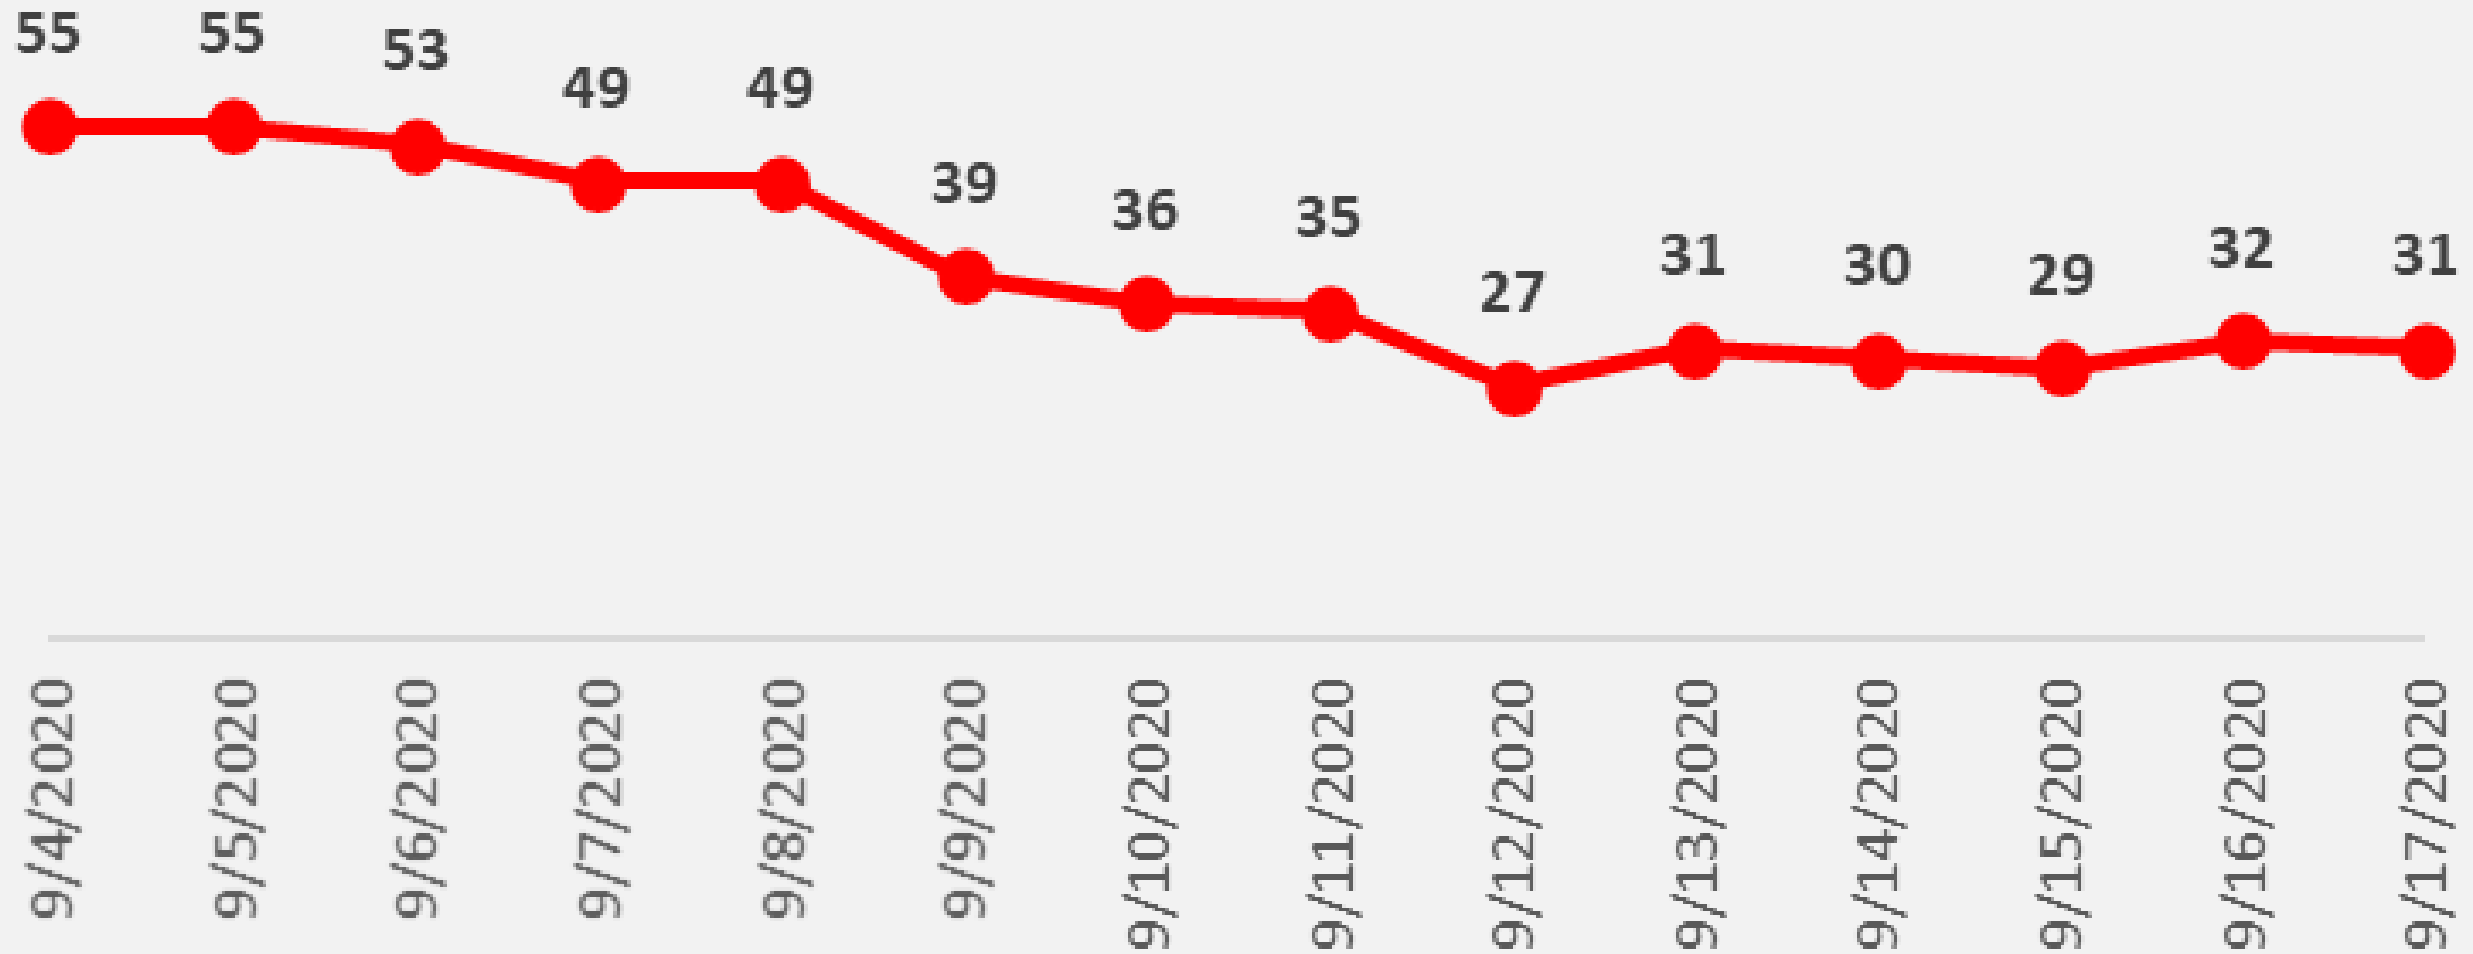

Nueces County Daily COVID-19 Cases

Nueces County Daily COVID-19 Cases

- Health District Daily Numbers
- State Database Received Numbers

Nueces County Daily COVID-19 Cases

Nueces County COVID-19 Cases September 17, 2020

Corpus Christi Hospitals

Daily COVID-19 Hospitalized Patients

Corpus Christi Hospitals Daily COVID-19 ICU Patients

Nueces County Total COVID-19 Deaths

Nueces County Daily COVID-19 Cases