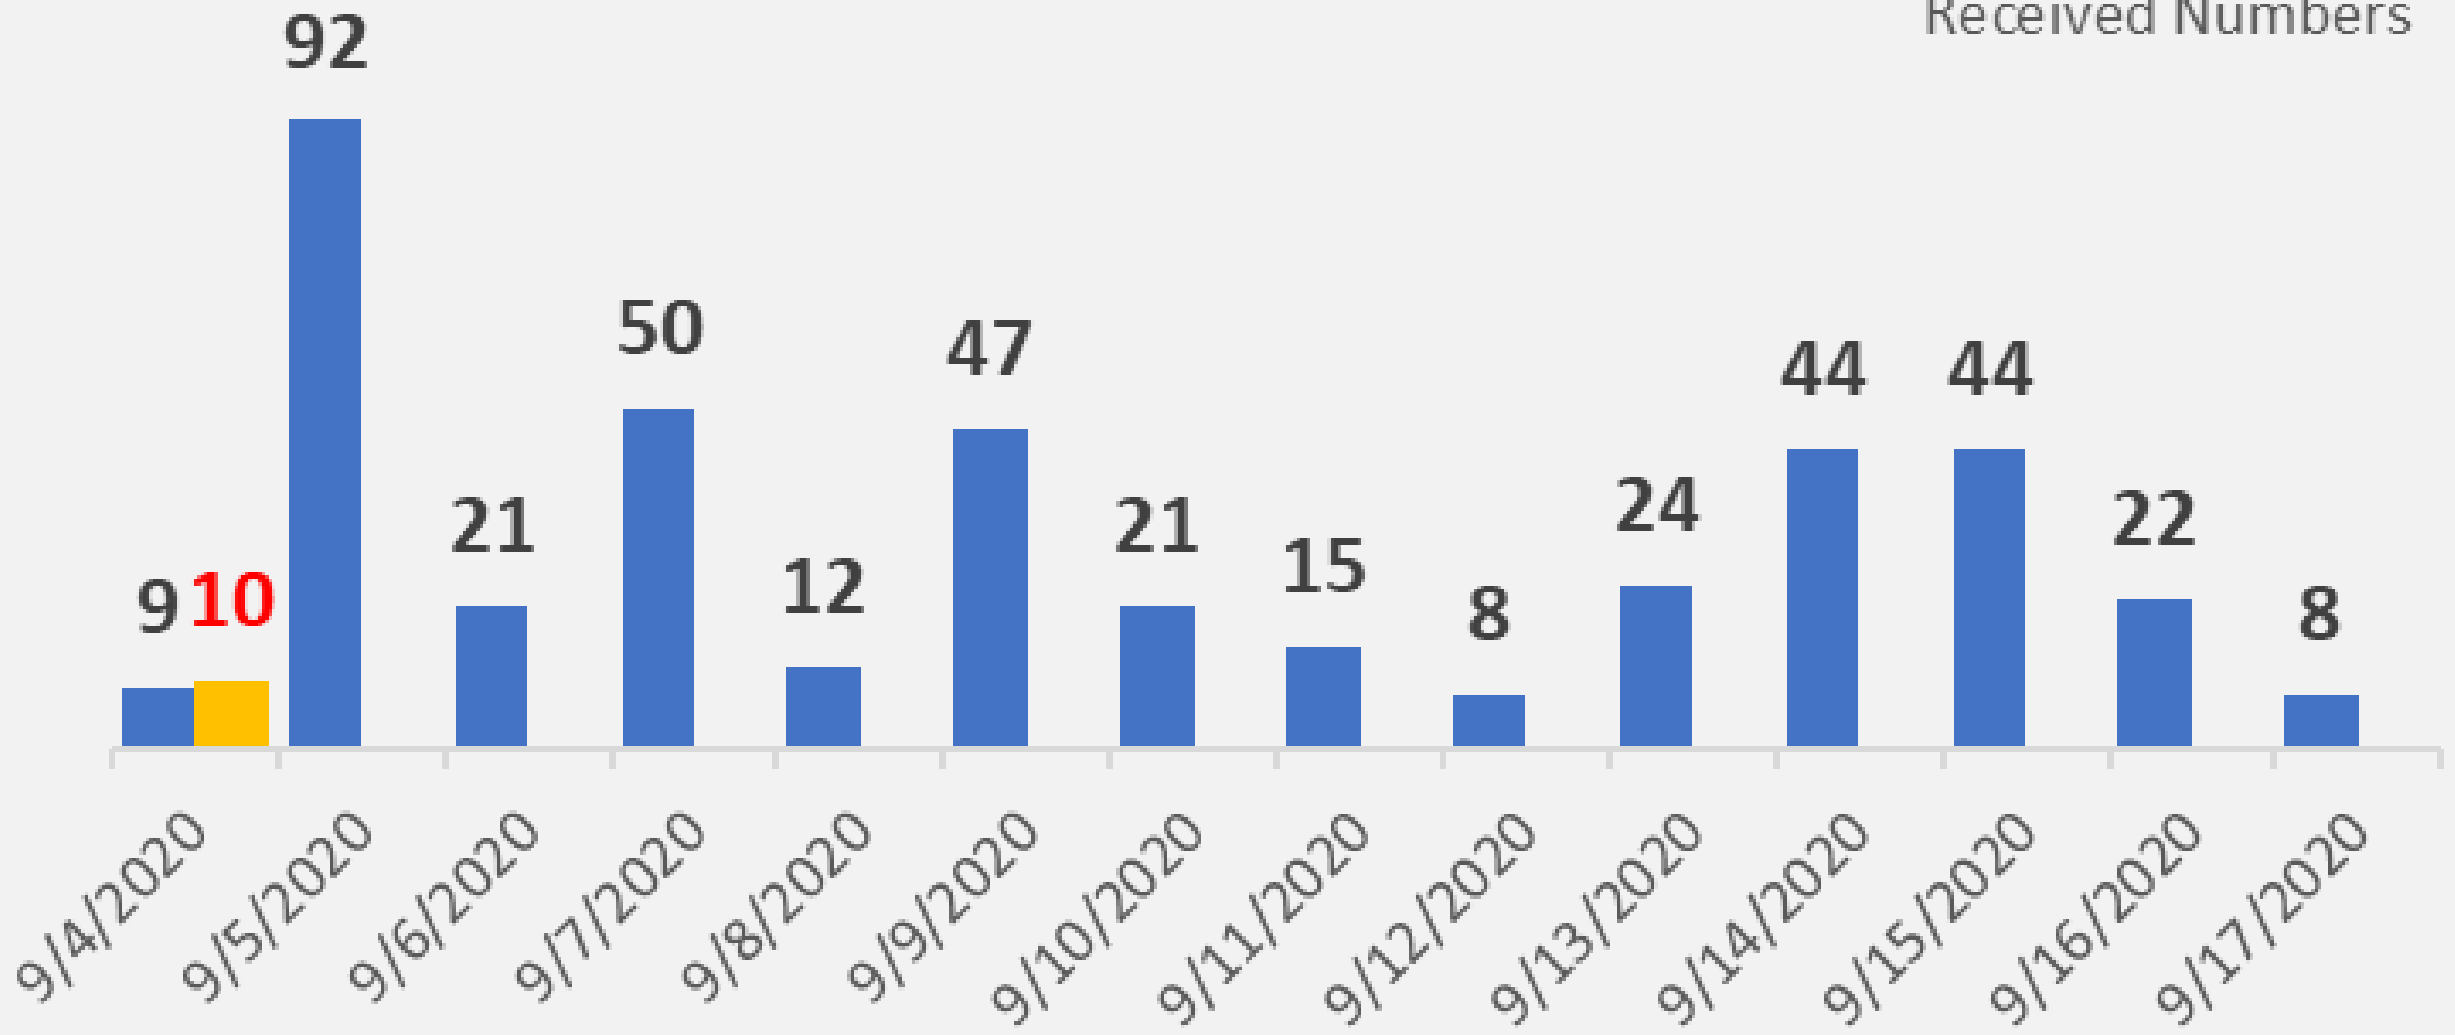

Nueces County Daily COVID-19 Cases

Nueces County Daily COVID-19 Cases

- Health District Daily Numbers
- State Database Received Numbers

Nueces County Daily COVID-19 Cases

Nueces County COVID-19 Cases September 17, 2020

Corpus Christi Hospitals

Daily COVID-19 Hospitalized Patients

Corpus Christi Hospitals Daily COVID-19 ICU Patients

Nueces County Total COVID-19 Deaths

Nueces County Daily COVID-19 Cases