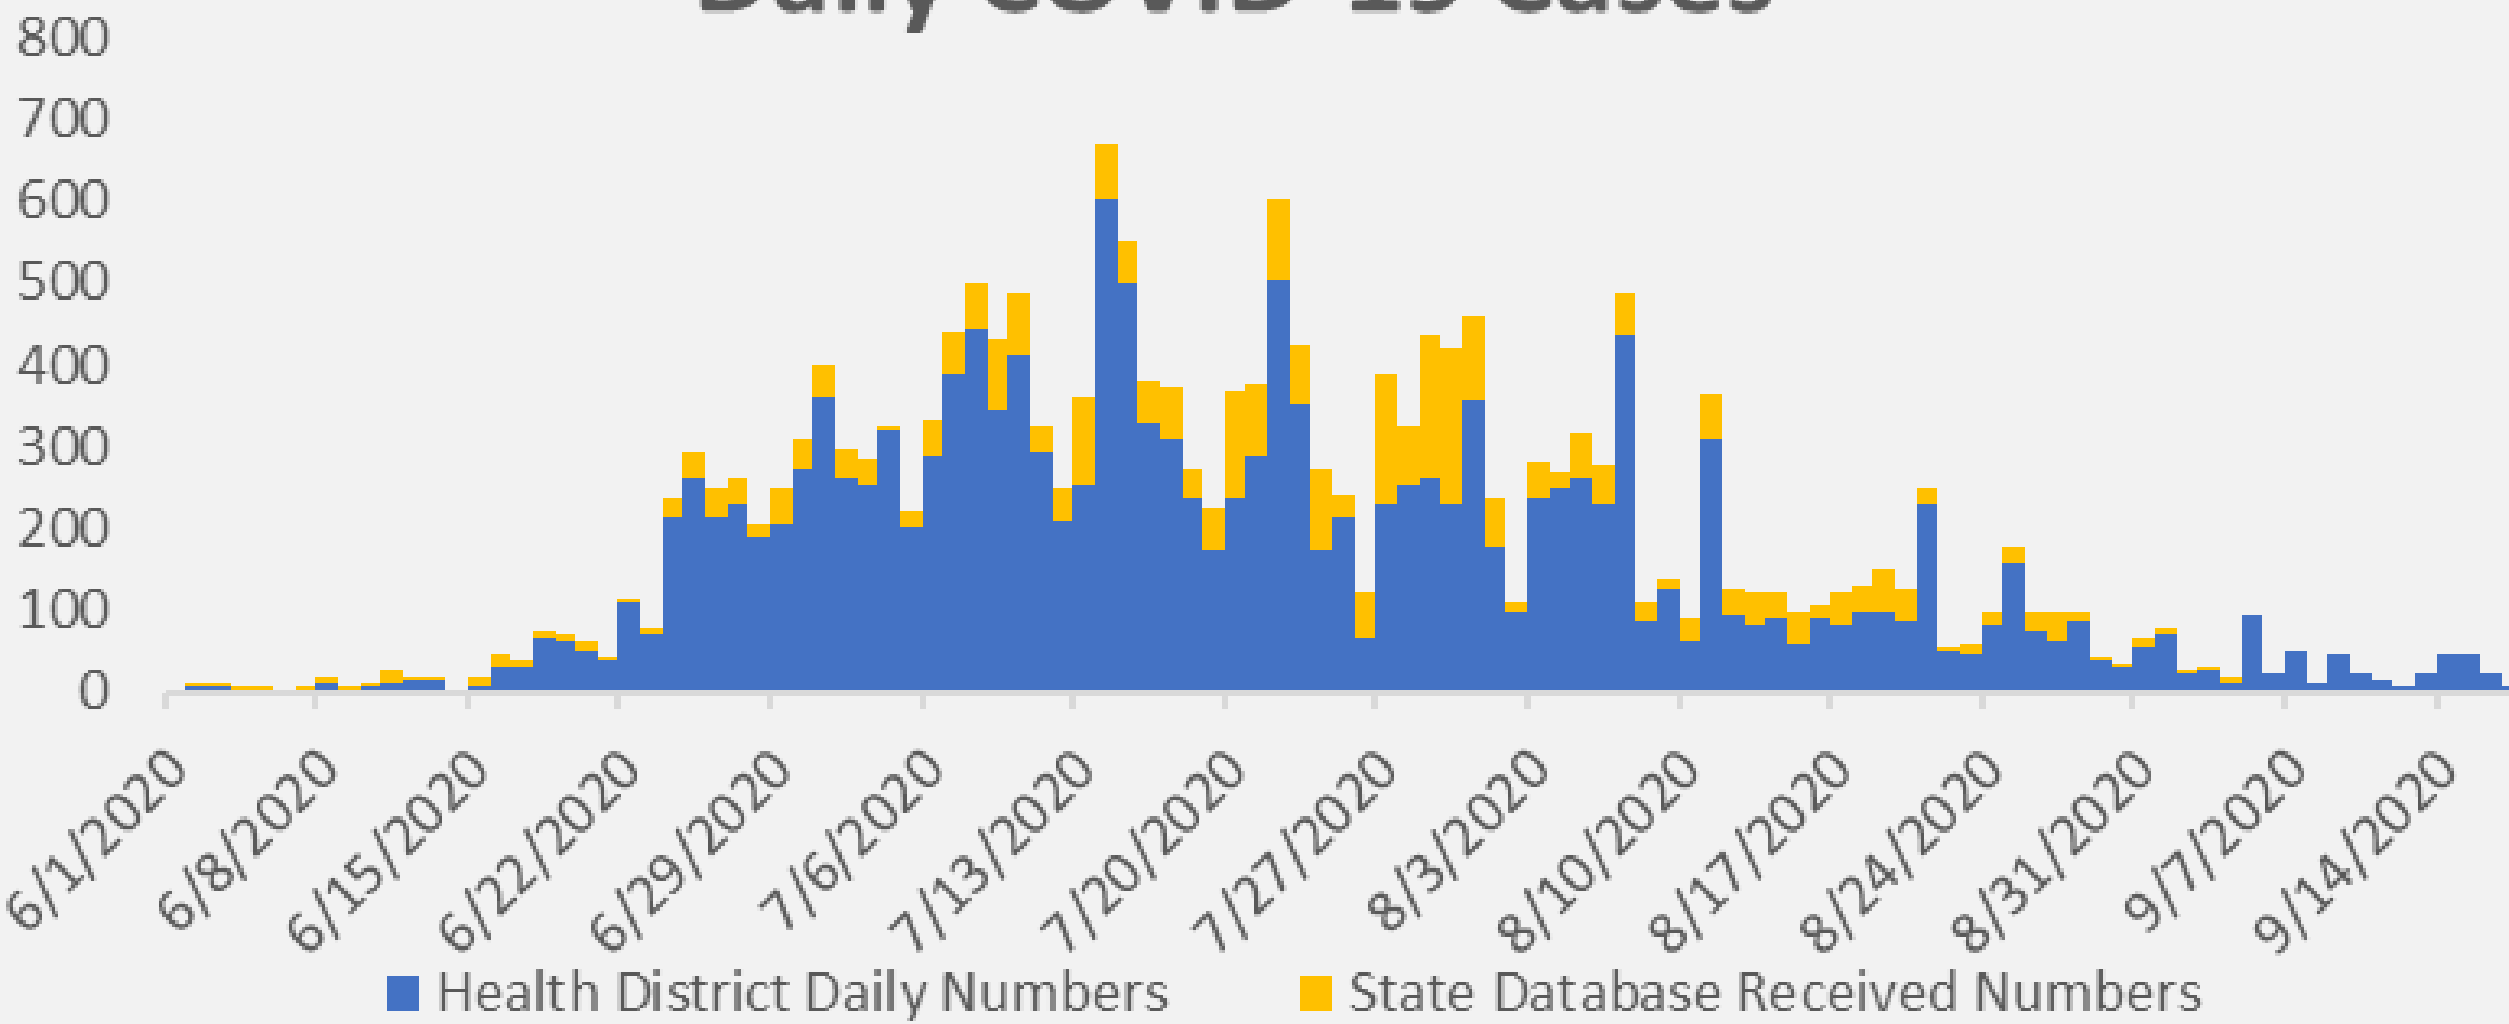

Nueces County Daily COVID-19 Cases

Nueces County Daily COVID-19 Cases

- Health District Daily Numbers
- State Database Received Numbers

Nueces County Daily COVID-19 Cases

Nueces County COVID-19 Cases September 17, 2020

Corpus Christi Hospitals

Daily COVID-19 Hospitalized Patients

Corpus Christi Hospitals Daily COVID-19 ICU Patients

Nueces County Total COVID-19 Deaths

Nueces County Daily COVID-19 Cases