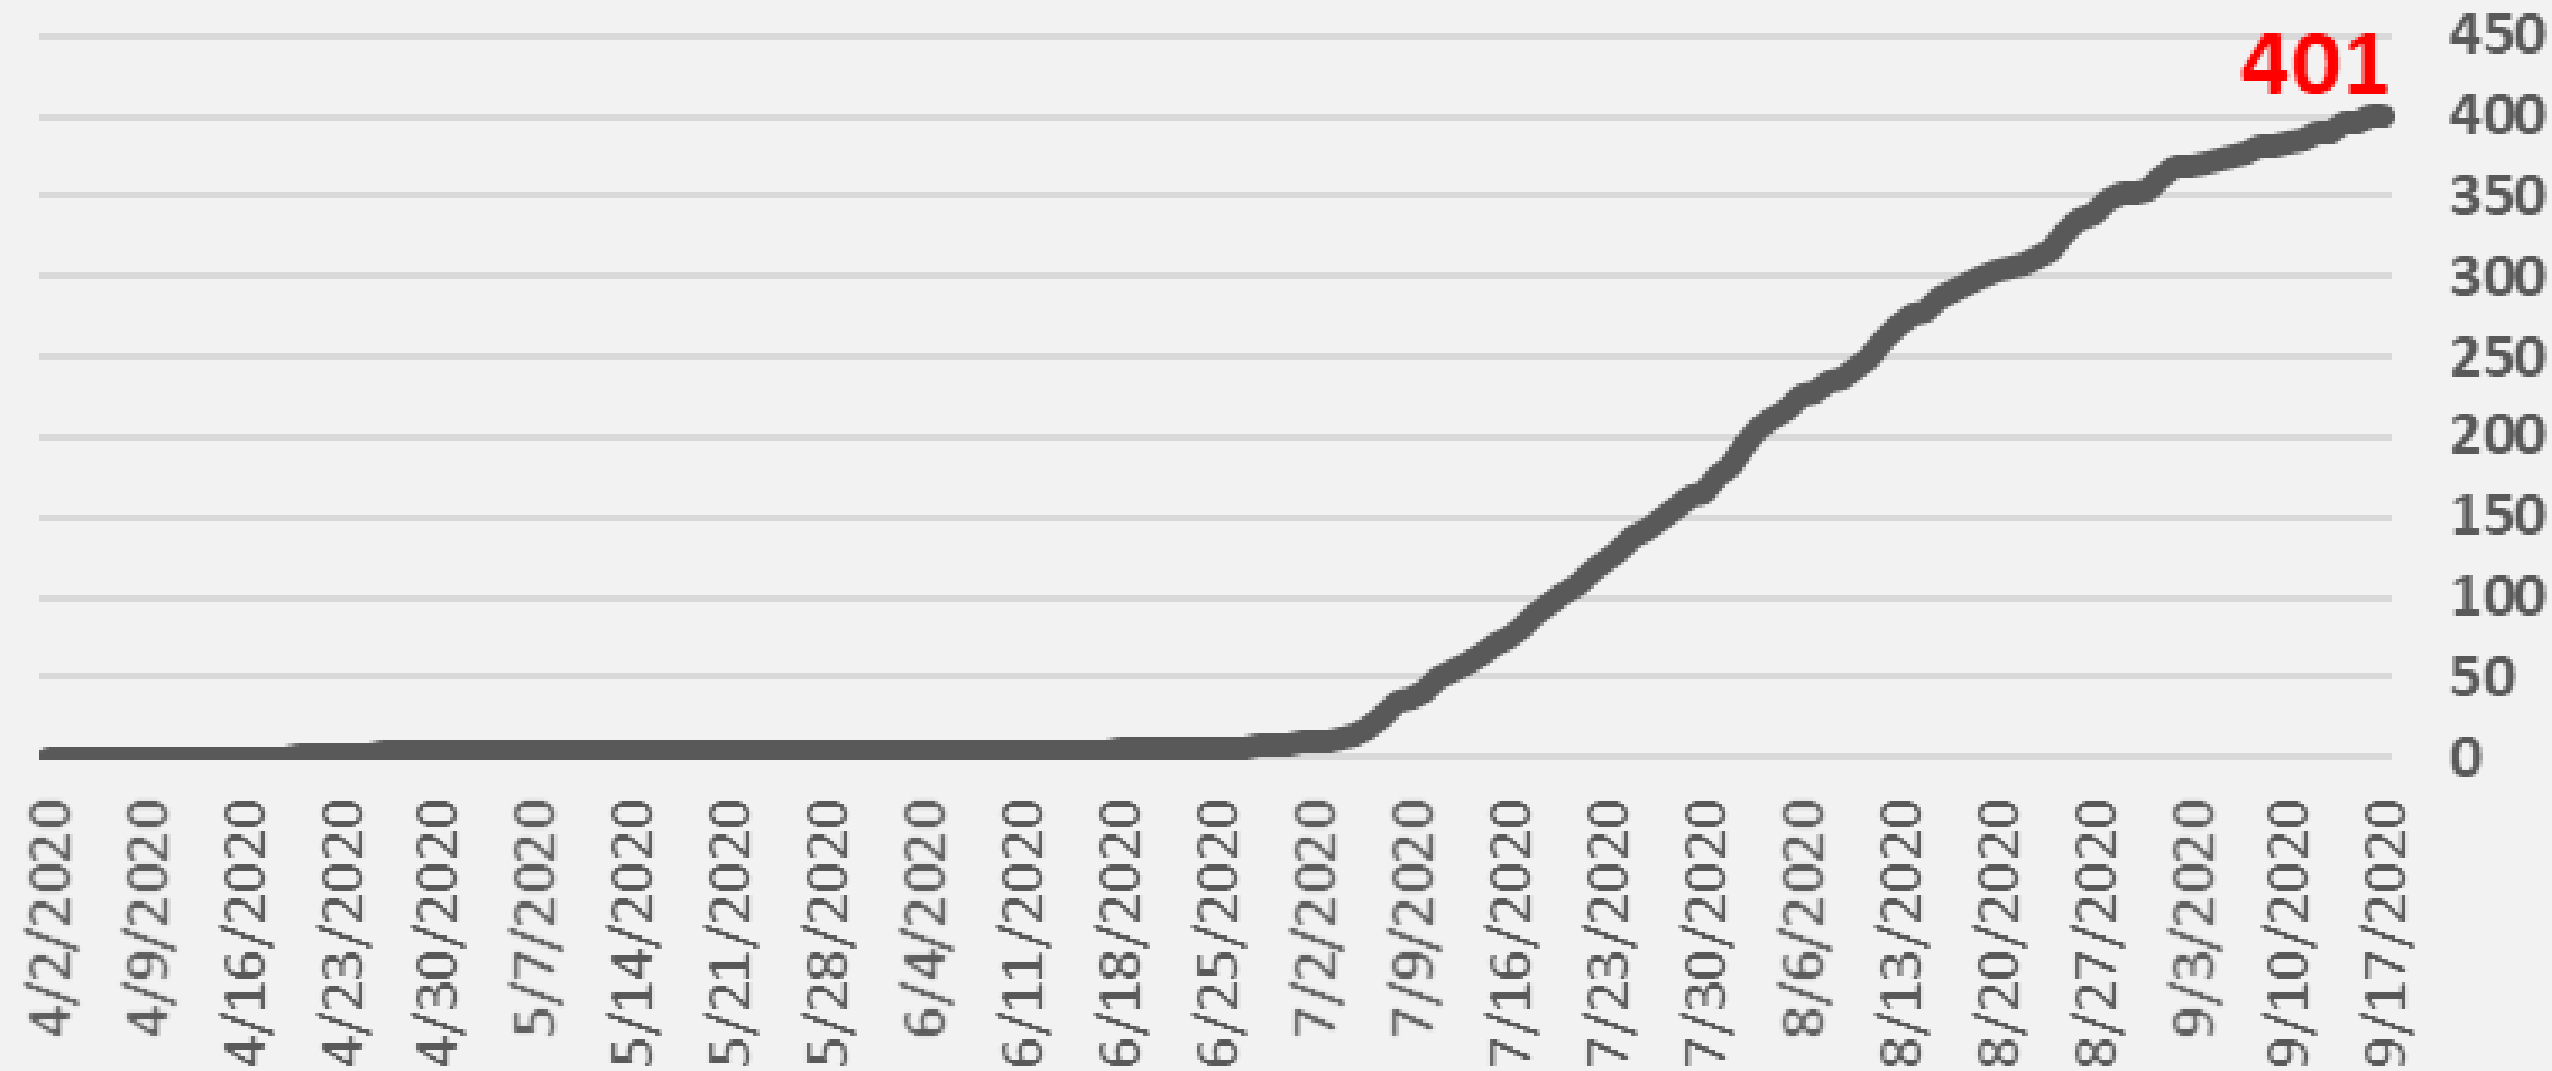

Nueces County Total COVID-19 Deaths