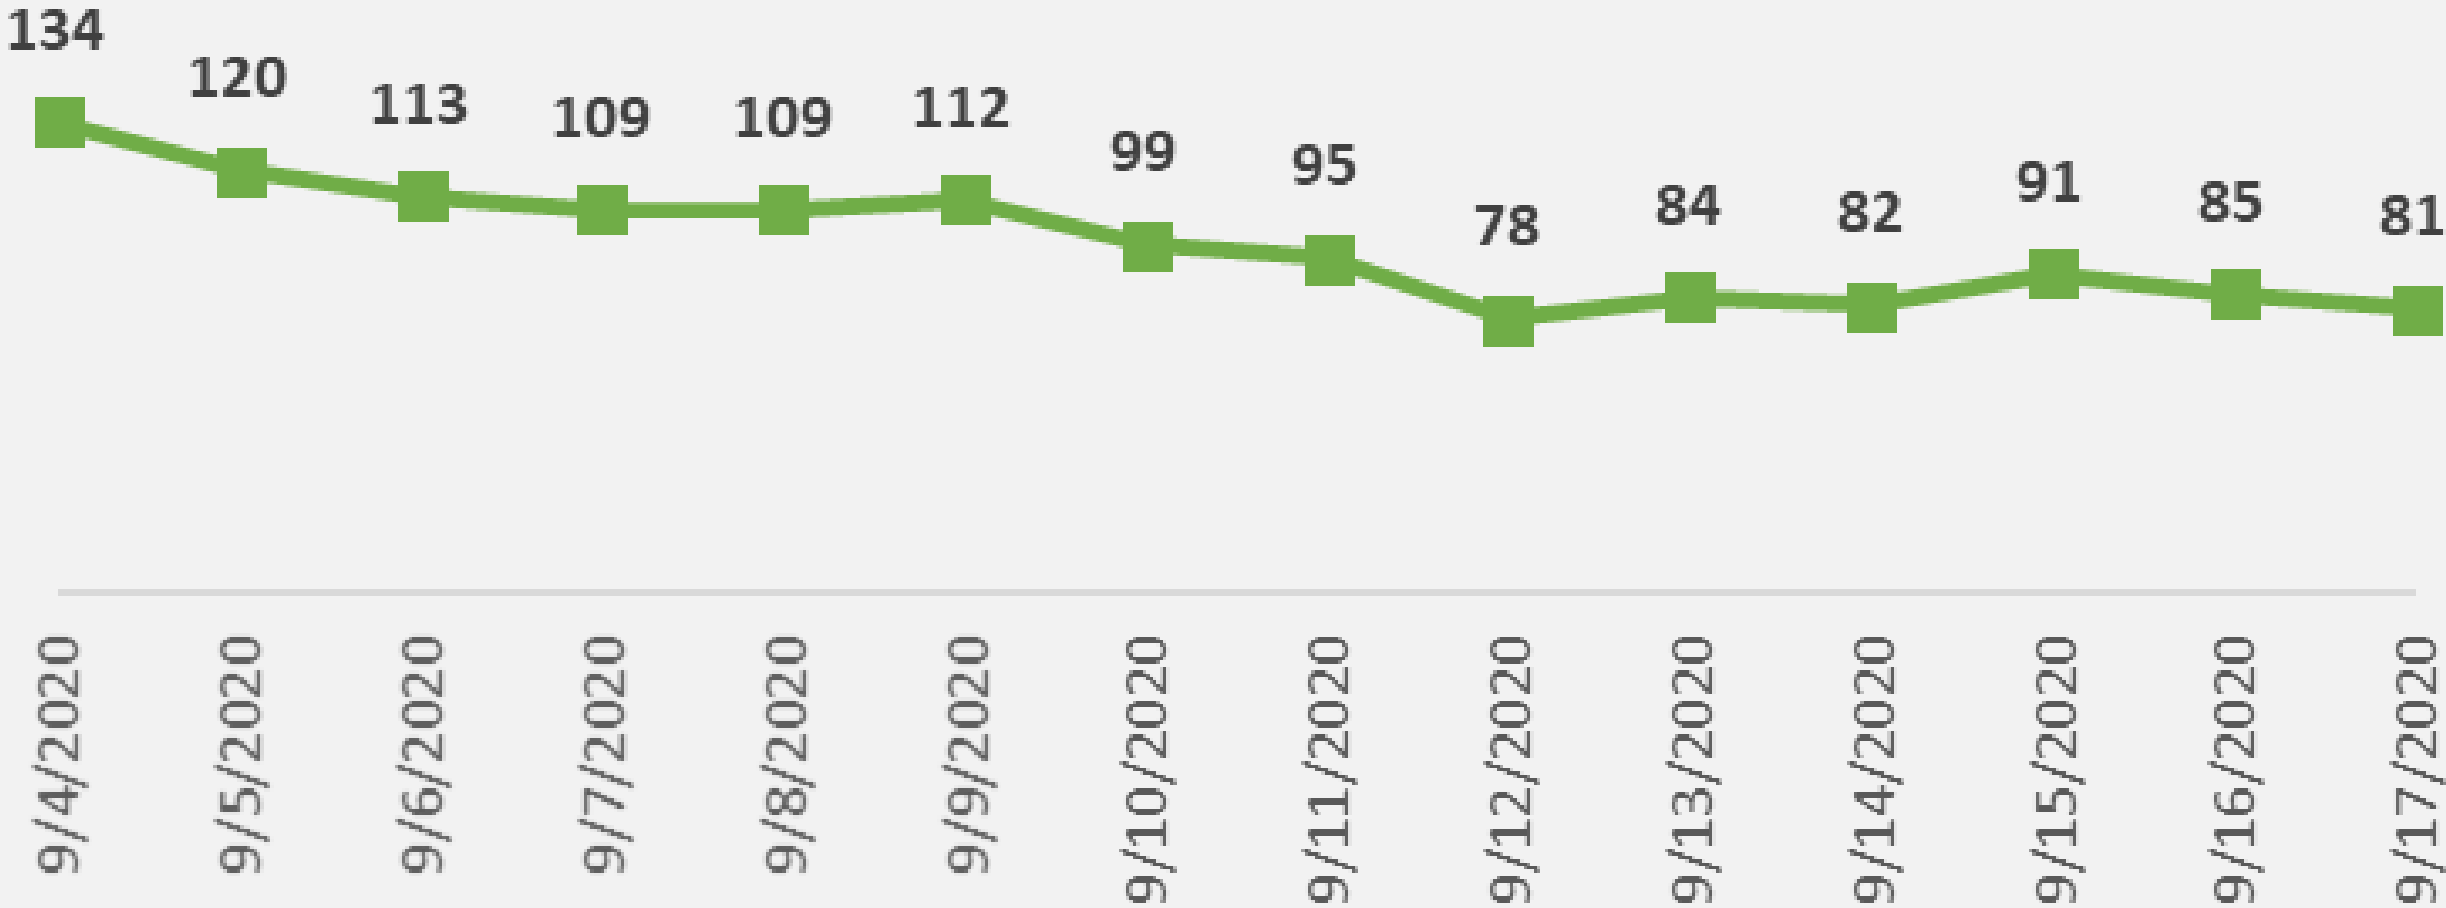

Nueces County Daily COVID-19 Cases

Nueces County Daily COVID-19 Cases

- Health District Daily Numbers
- State Database Received Numbers

Nueces County Daily COVID-19 Cases

Nueces County COVID-19 Cases September 17, 2020

Corpus Christi Hospitals

Daily COVID-19 Hospitalized Patients

Corpus Christi Hospitals Daily COVID-19 ICU Patients

Nueces County Total COVID-19 Deaths

Nueces County Daily COVID-19 Cases