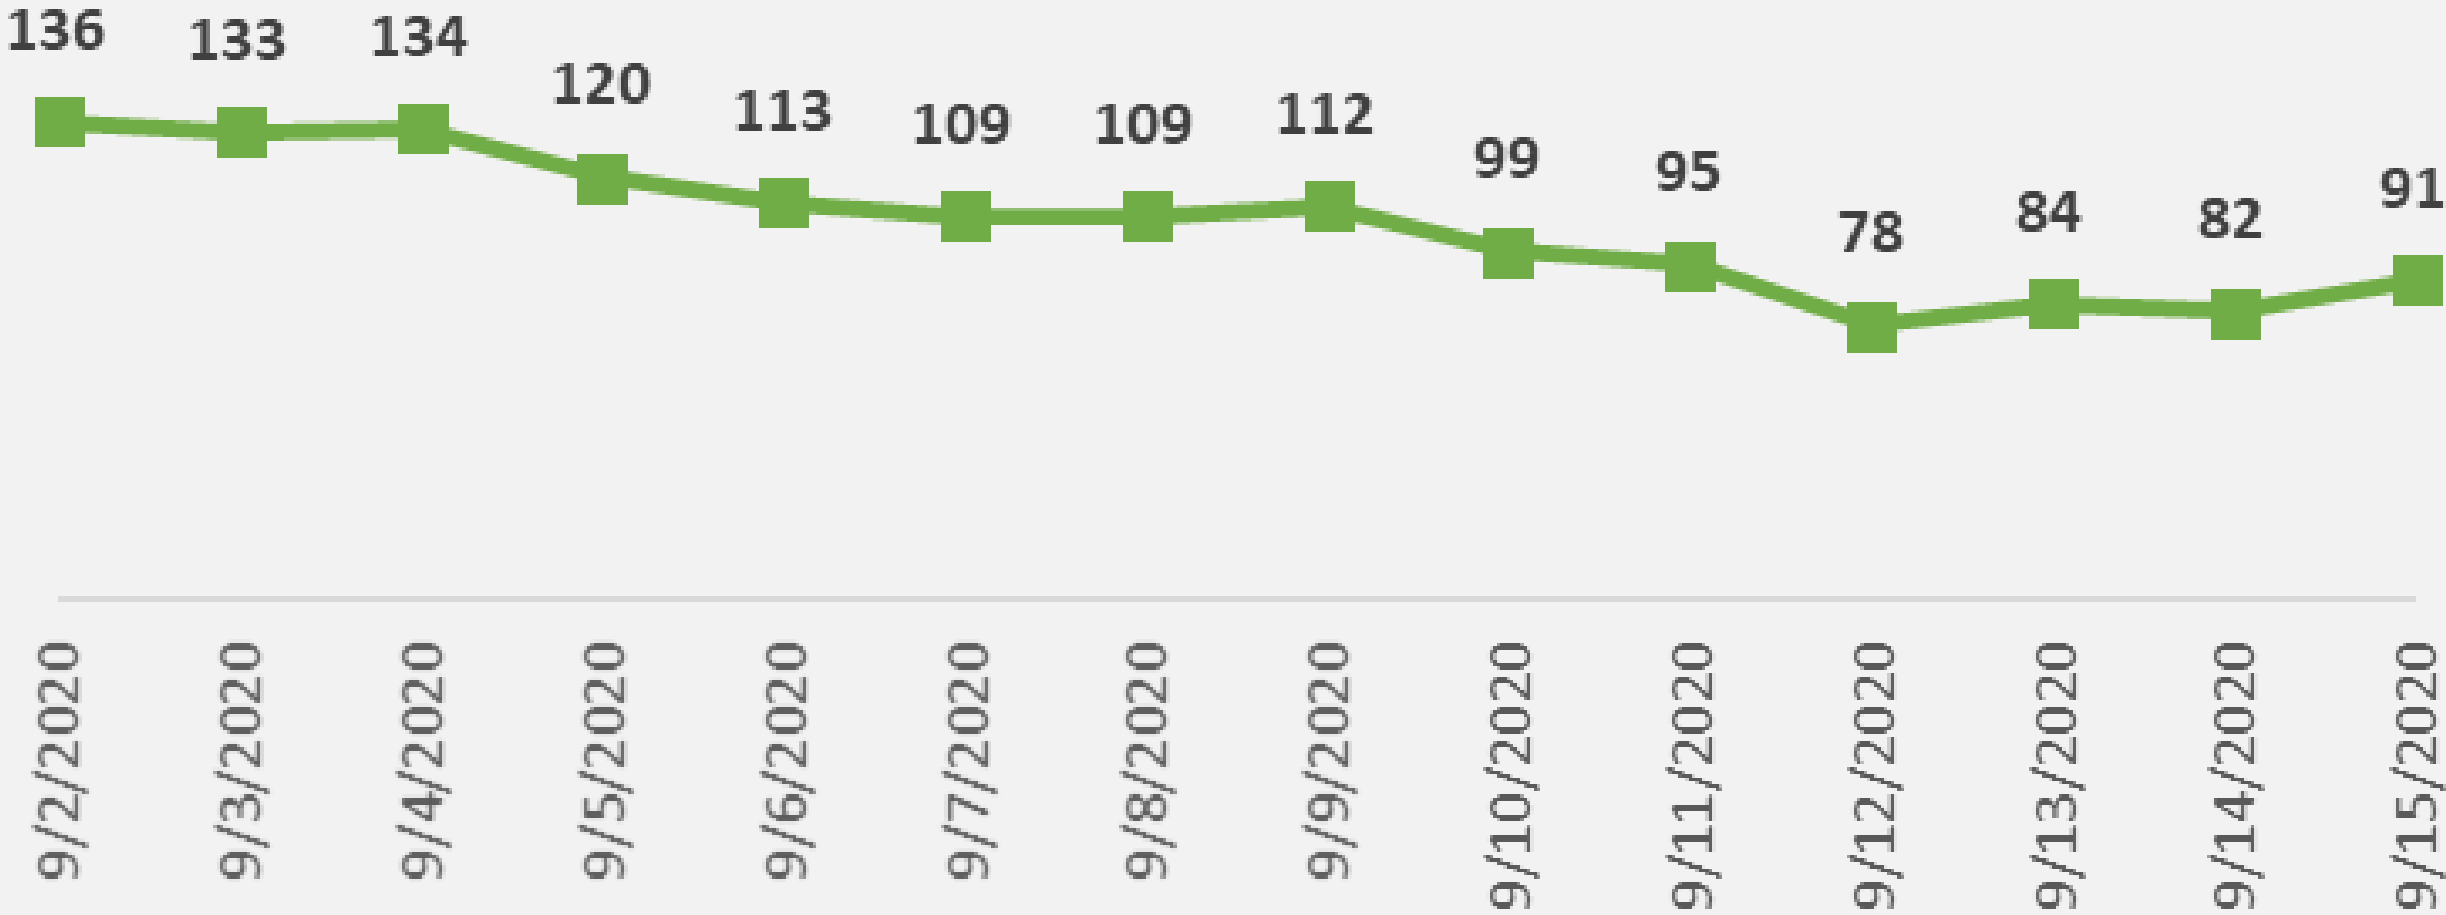

Nueces County Daily COVID-19 Cases

Nueces County Daily COVID-19 Cases

■ Health District Daily Numbers
■ State Database Received Numbers

Nueces County Daily COVID-19 Cases

Nueces County COVID-19 Cases September 15, 2020

Corpus Christi Hospitals

Daily COVID-19 Hospitalized Patients

Corpus Christi Hospitals Daily COVID-19 ICU Patients

Nueces County Total COVID-19 Deaths

Nueces County Daily COVID-19 Cases

■ Daily Count — 7-Day Average