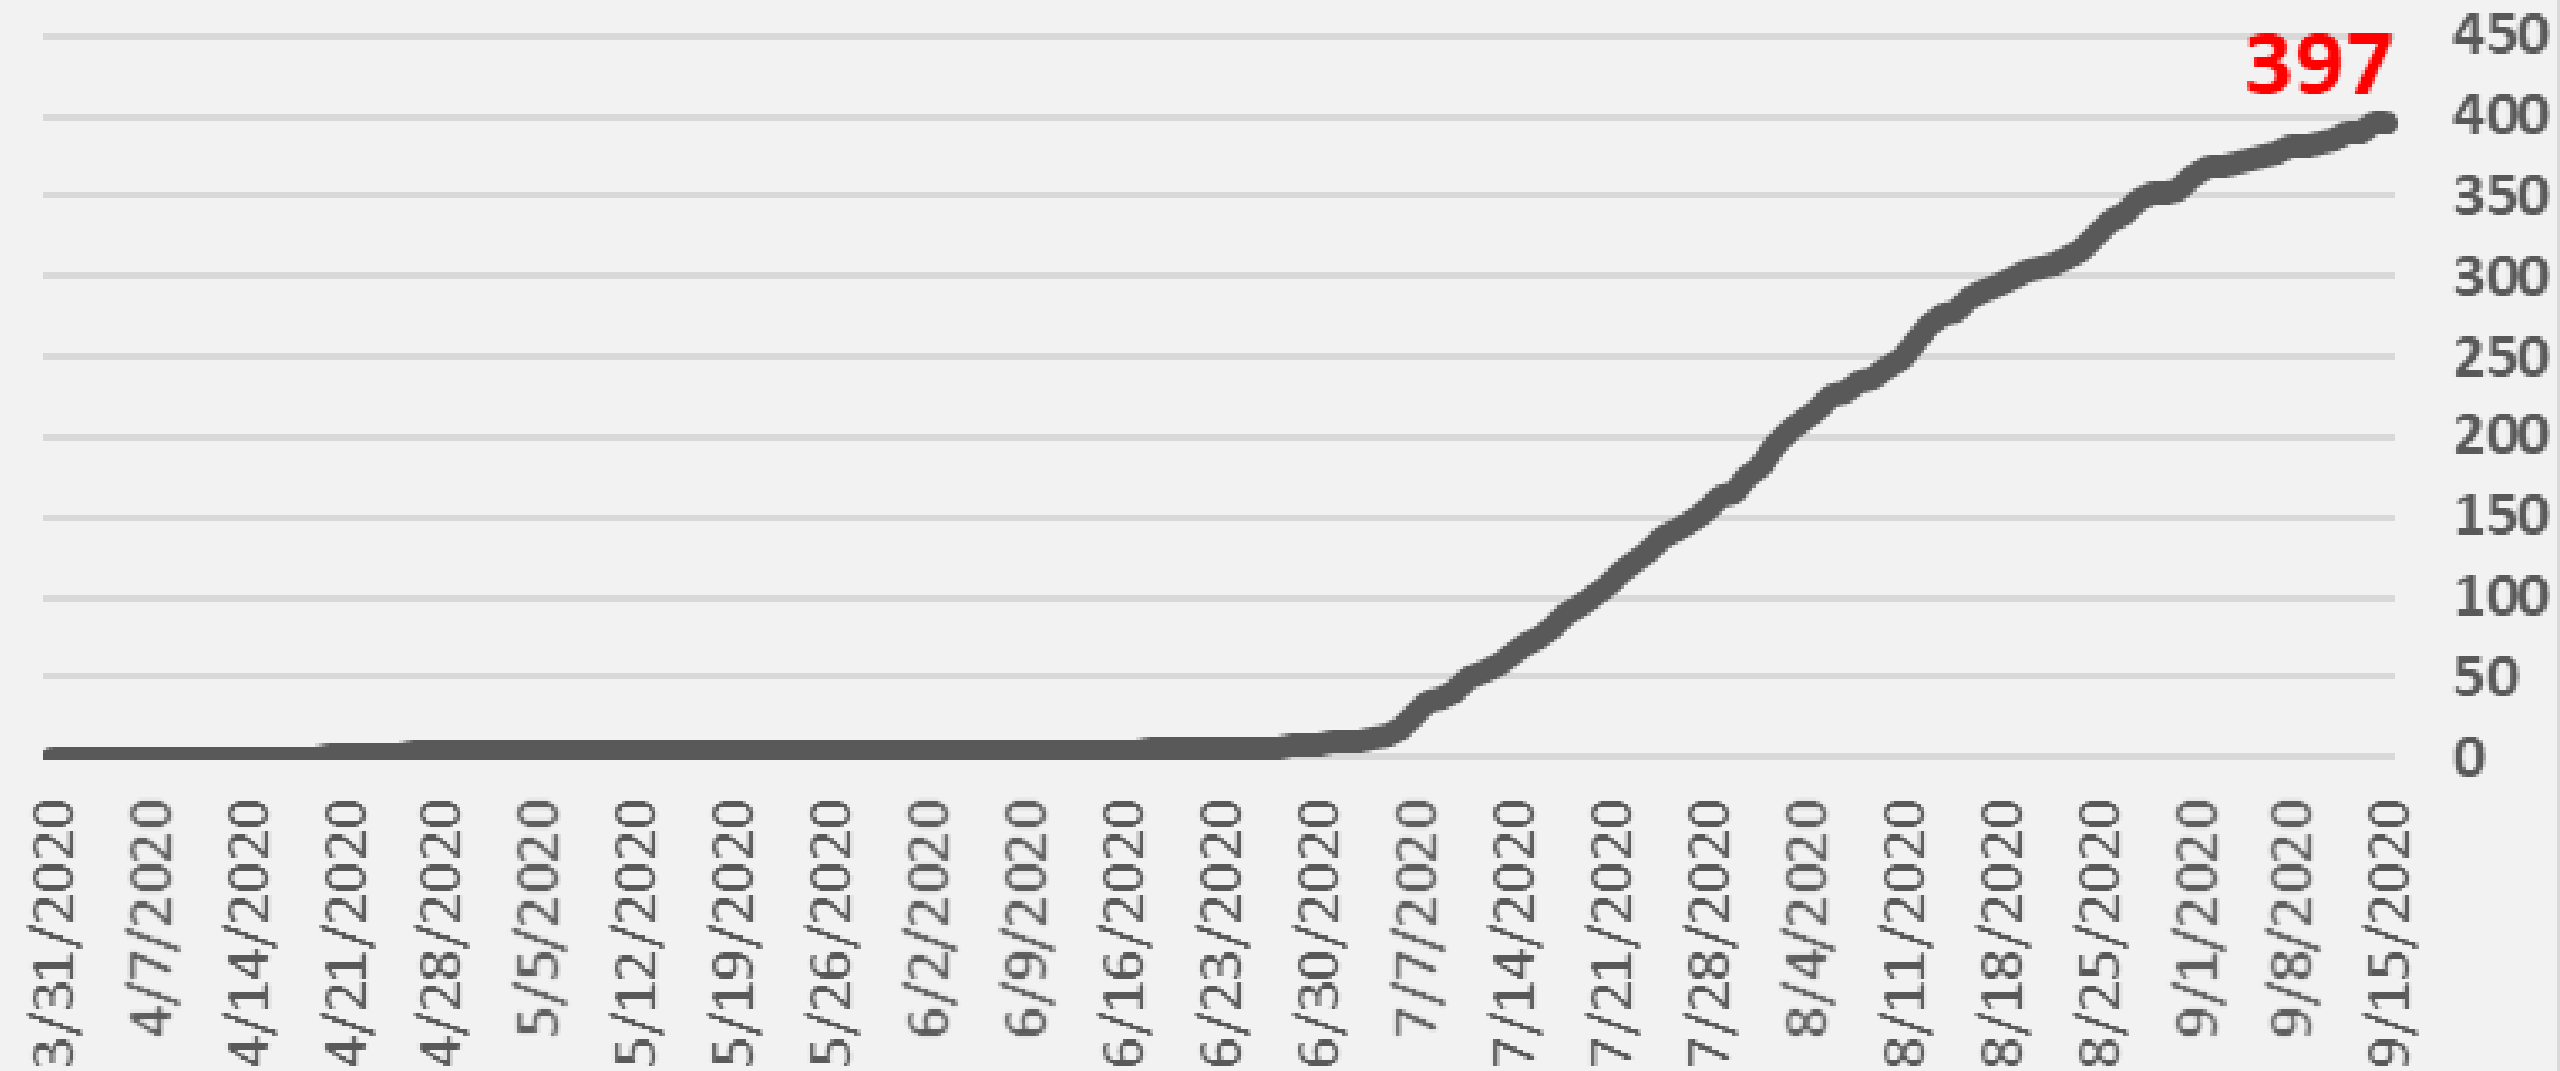

Nueces County Daily COVID-19 Cases

Nueces County Daily COVID-19 Cases

■ Health District Daily Numbers
■ State Database Received Numbers

Nueces County Daily COVID-19 Cases

Nueces County COVID-19 Cases September 15, 2020

Corpus Christi Hospitals

Daily COVID-19 Hospitalized Patients

Corpus Christi Hospitals Daily COVID-19 ICU Patients

Nueces County Total COVID-19 Deaths

Nueces County Daily COVID-19 Cases

■ Daily Count — 7-Day Average