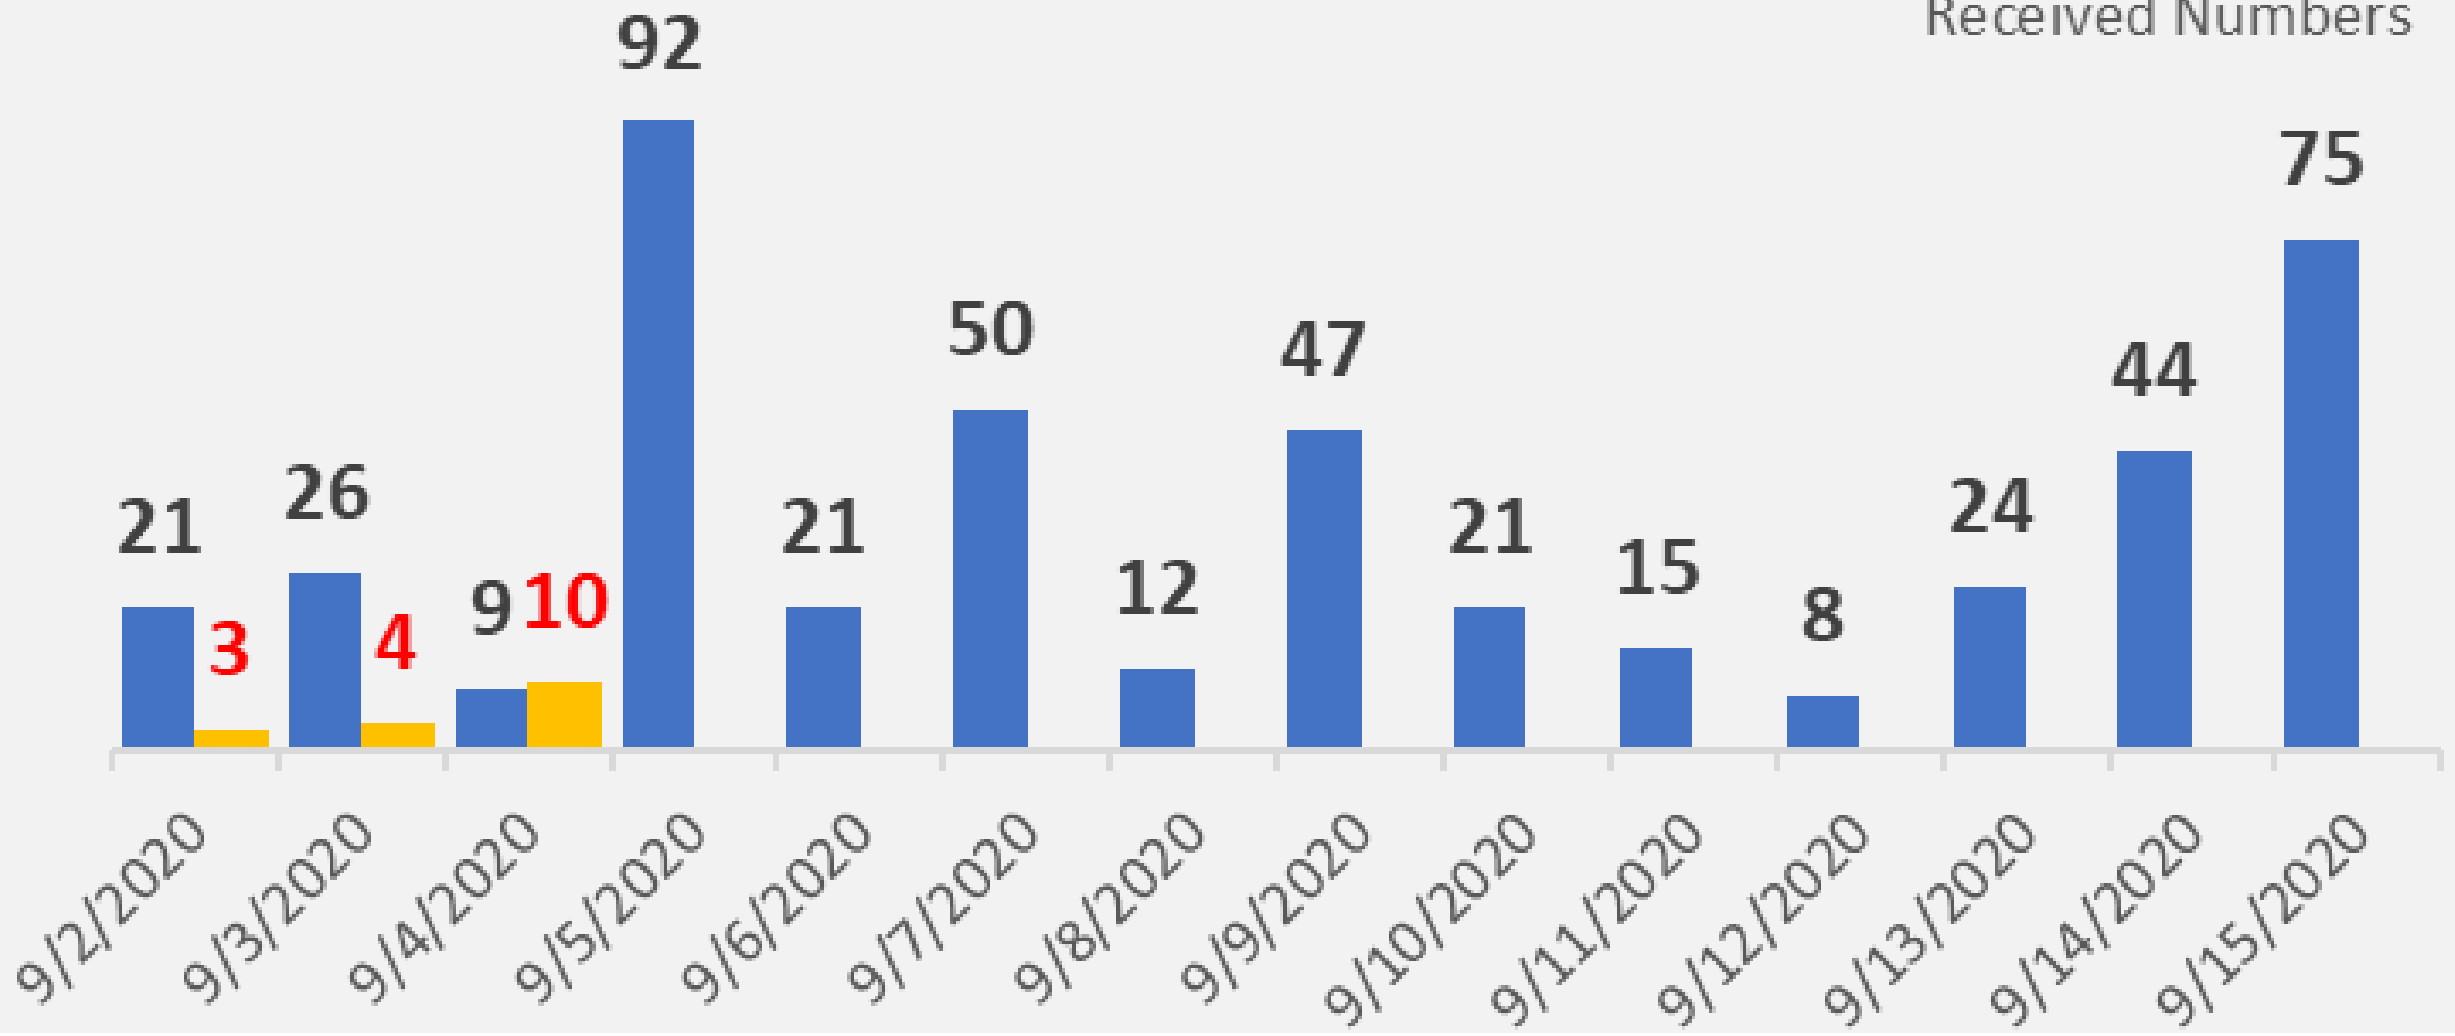

Nueces County Daily COVID-19 Cases

Nueces County Daily COVID-19 Cases

■ Health District Daily Numbers
■ State Database Received Numbers

Nueces County Daily COVID-19 Cases

Nueces County COVID-19 Cases September 15, 2020

Corpus Christi Hospitals

Daily COVID-19 Hospitalized Patients

Corpus Christi Hospitals Daily COVID-19 ICU Patients

Nueces County Total COVID-19 Deaths

Nueces County Daily COVID-19 Cases

■ Daily Count — 7-Day Average