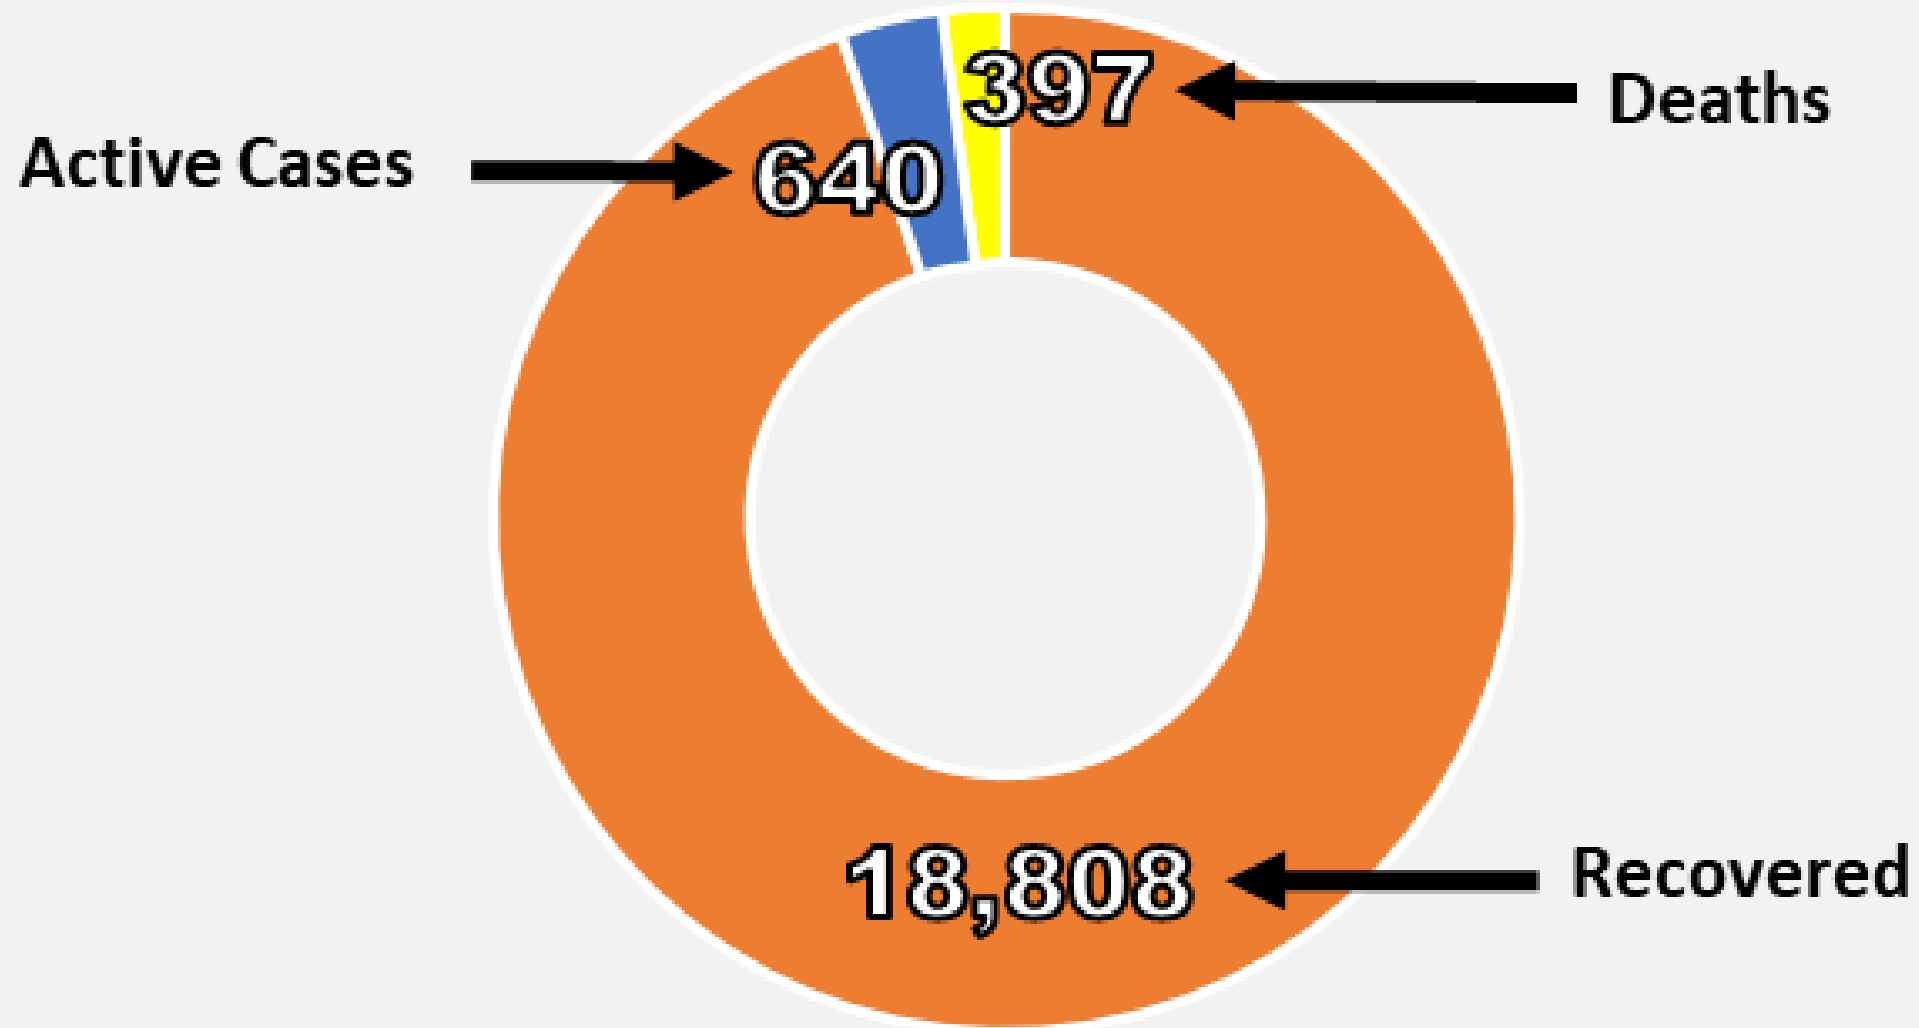

Nueces County Daily COVID-19 Cases

Nueces County Daily COVID-19 Cases

■ Health District Daily Numbers
■ State Database Received Numbers

Nueces County Daily COVID-19 Cases

Nueces County COVID-19 Cases September 15, 2020

Corpus Christi Hospitals

Daily COVID-19 Hospitalized Patients

Corpus Christi Hospitals Daily COVID-19 ICU Patients

Nueces County Total COVID-19 Deaths

Nueces County Daily COVID-19 Cases

■ Daily Count — 7-Day Average