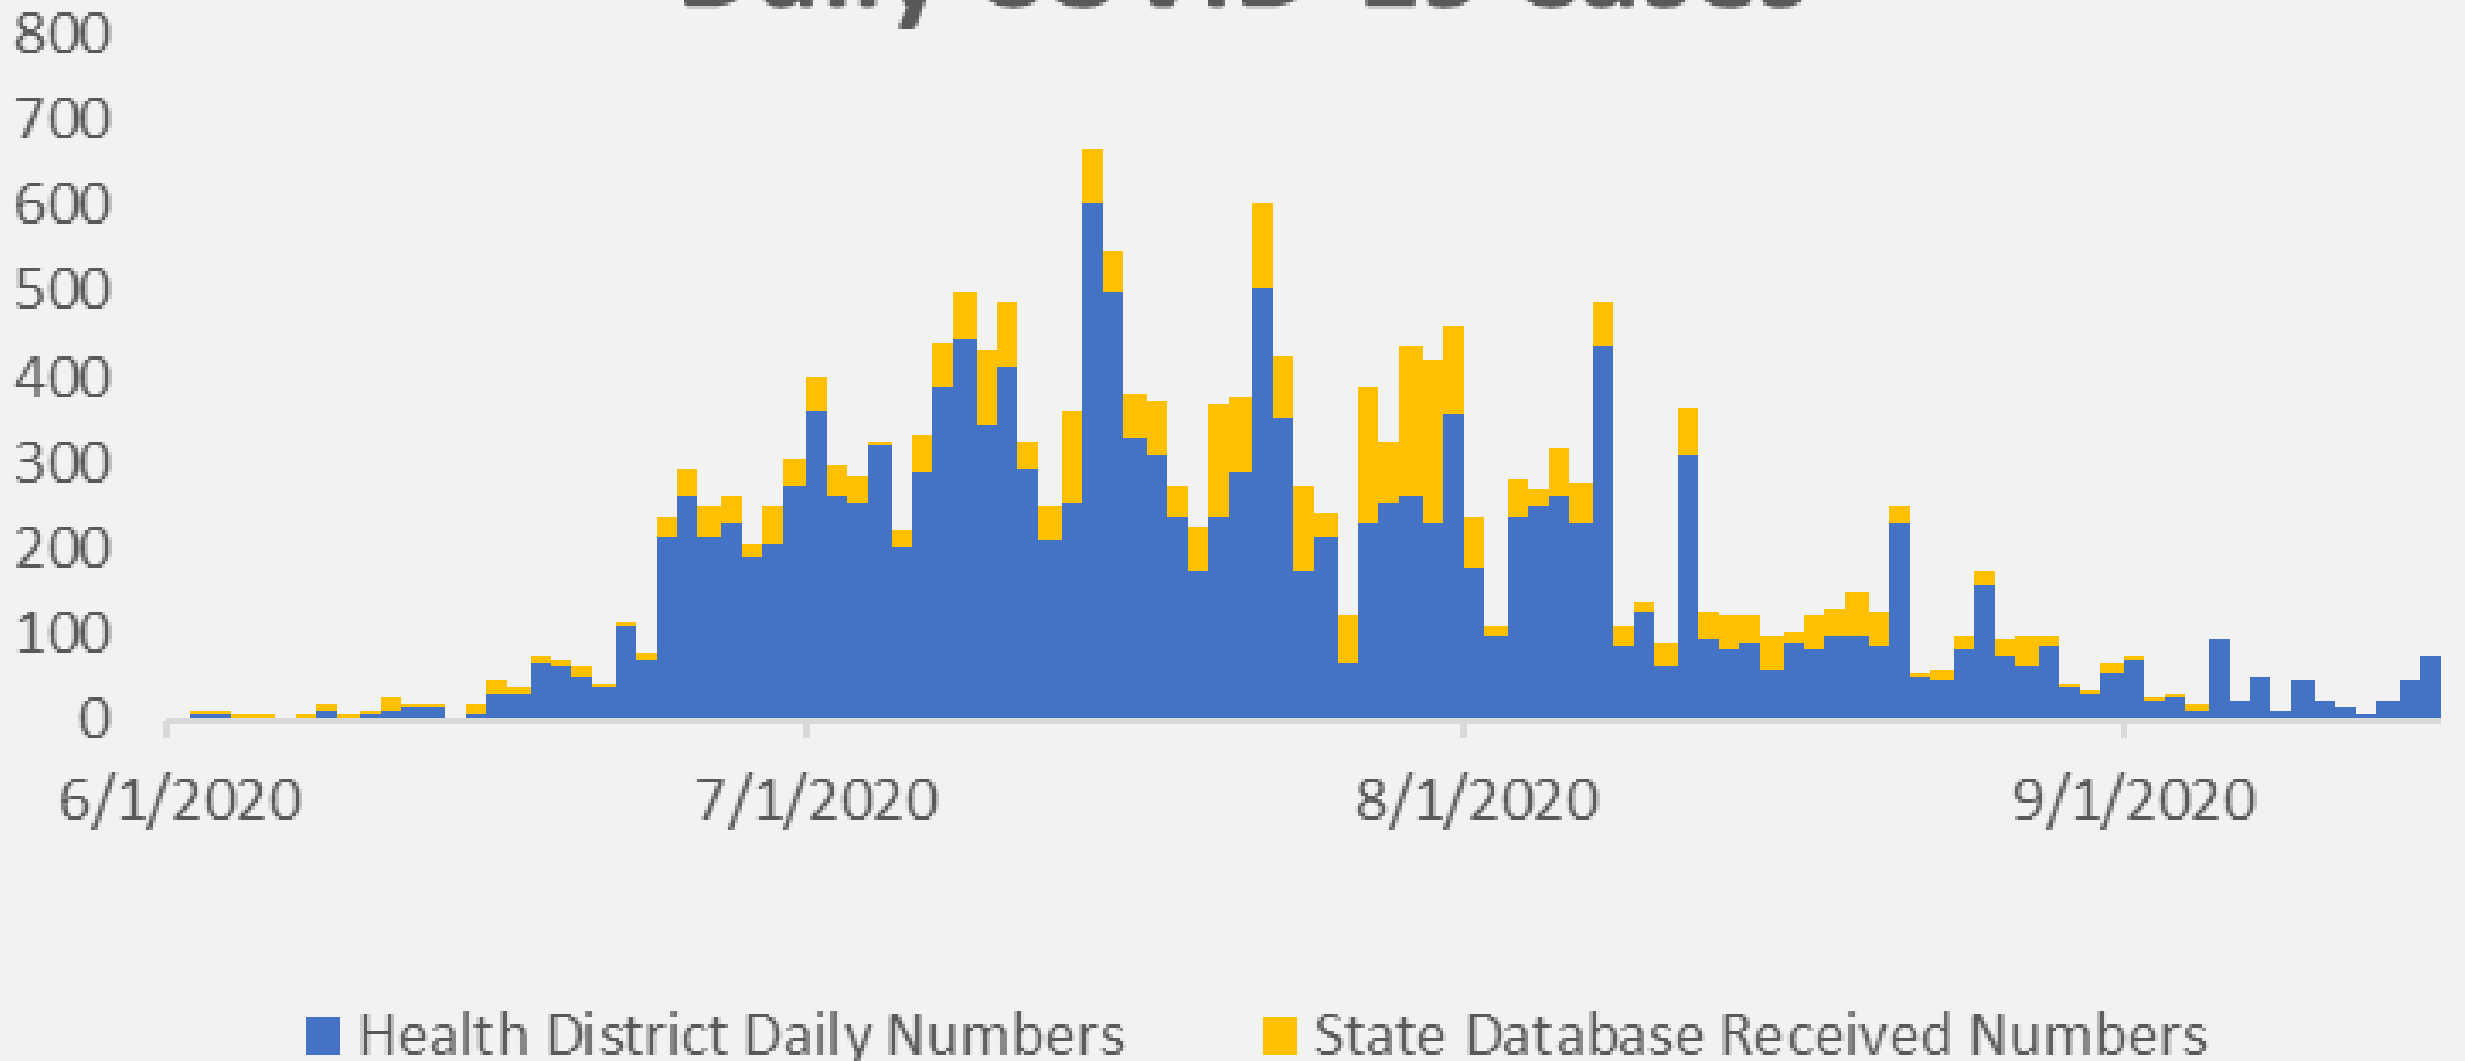

Nueces County Daily COVID-19 Cases

Nueces County Daily COVID-19 Cases

■ Health District Daily Numbers
■ State Database Received Numbers

Nueces County Daily COVID-19 Cases

Nueces County COVID-19 Cases September 15, 2020

Corpus Christi Hospitals

Daily COVID-19 Hospitalized Patients

Corpus Christi Hospitals Daily COVID-19 ICU Patients

Nueces County Total COVID-19 Deaths

Nueces County Daily COVID-19 Cases

■ Daily Count — 7-Day Average