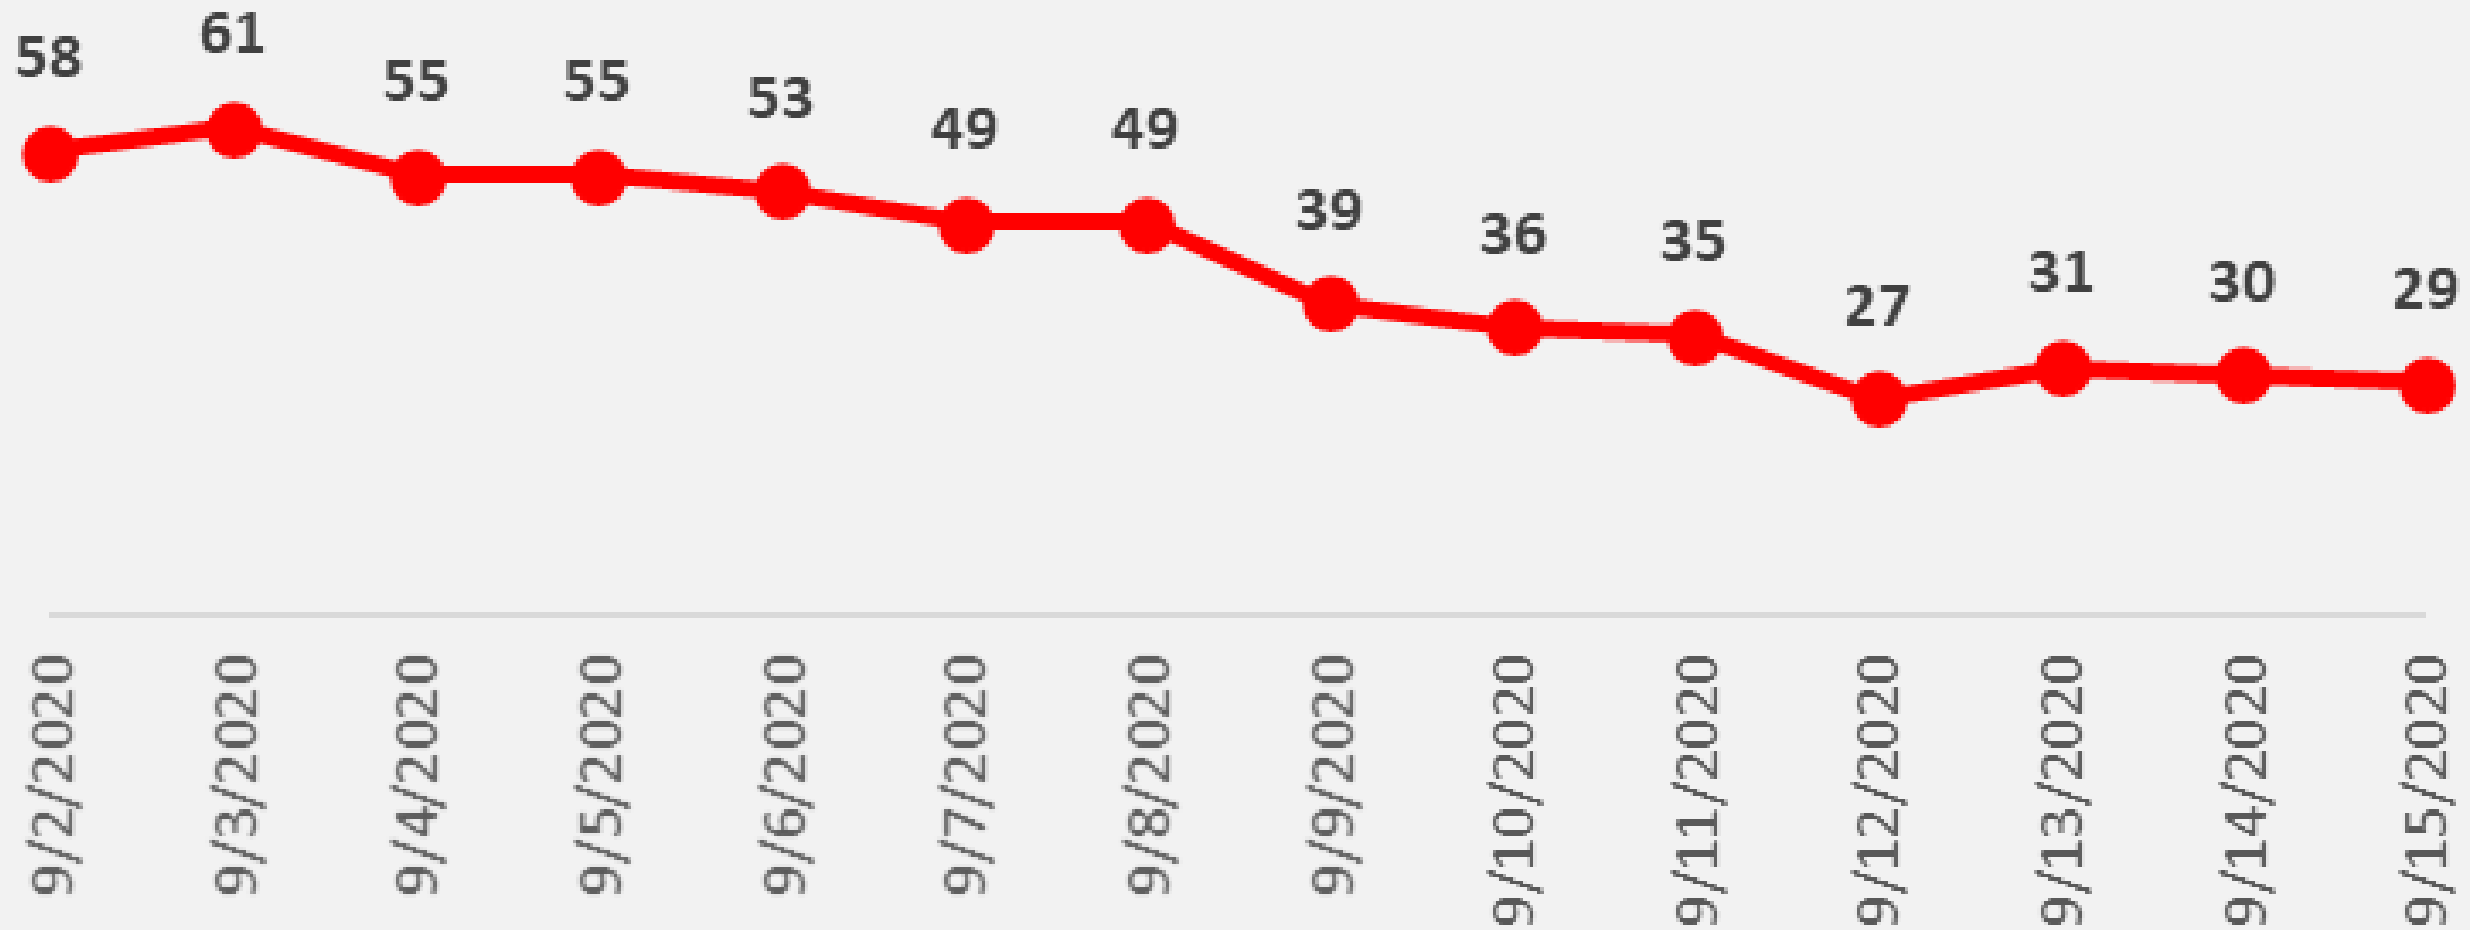

Nueces County Daily COVID-19 Cases

Nueces County Daily COVID-19 Cases

■ Health District Daily Numbers
■ State Database Received Numbers

Nueces County Daily COVID-19 Cases

Nueces County COVID-19 Cases September 15, 2020

Corpus Christi Hospitals

Daily COVID-19 Hospitalized Patients

Corpus Christi Hospitals Daily COVID-19 ICU Patients

Nueces County Total COVID-19 Deaths

Nueces County Daily COVID-19 Cases

■ Daily Count — 7-Day Average