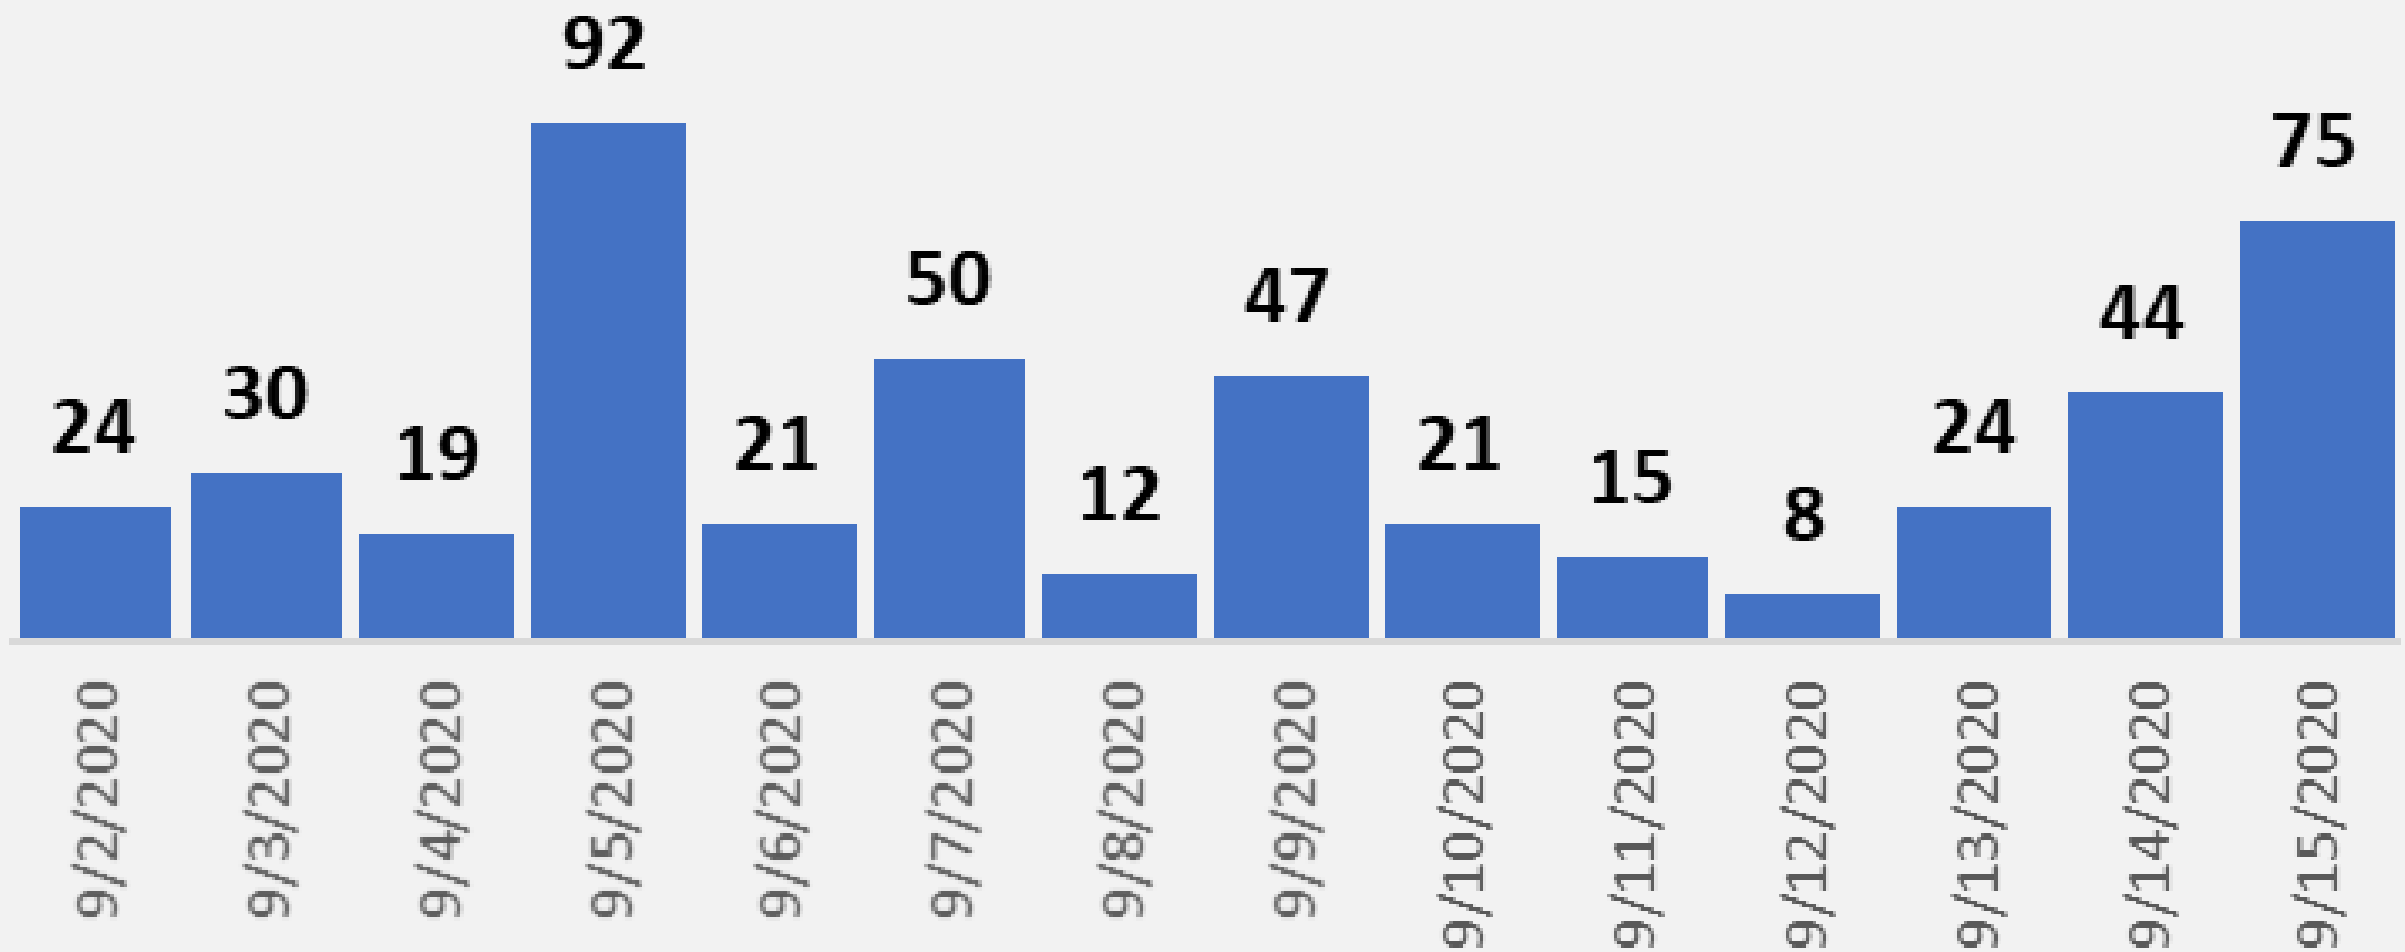

Nueces County Daily COVID-19 Cases

Nueces County Daily COVID-19 Cases

■ Health District Daily Numbers
■ State Database Received Numbers

Nueces County Daily COVID-19 Cases

Nueces County COVID-19 Cases September 15, 2020

Corpus Christi Hospitals

Daily COVID-19 Hospitalized Patients

Corpus Christi Hospitals Daily COVID-19 ICU Patients

Nueces County Total COVID-19 Deaths

Nueces County Daily COVID-19 Cases

■ Daily Count — 7-Day Average