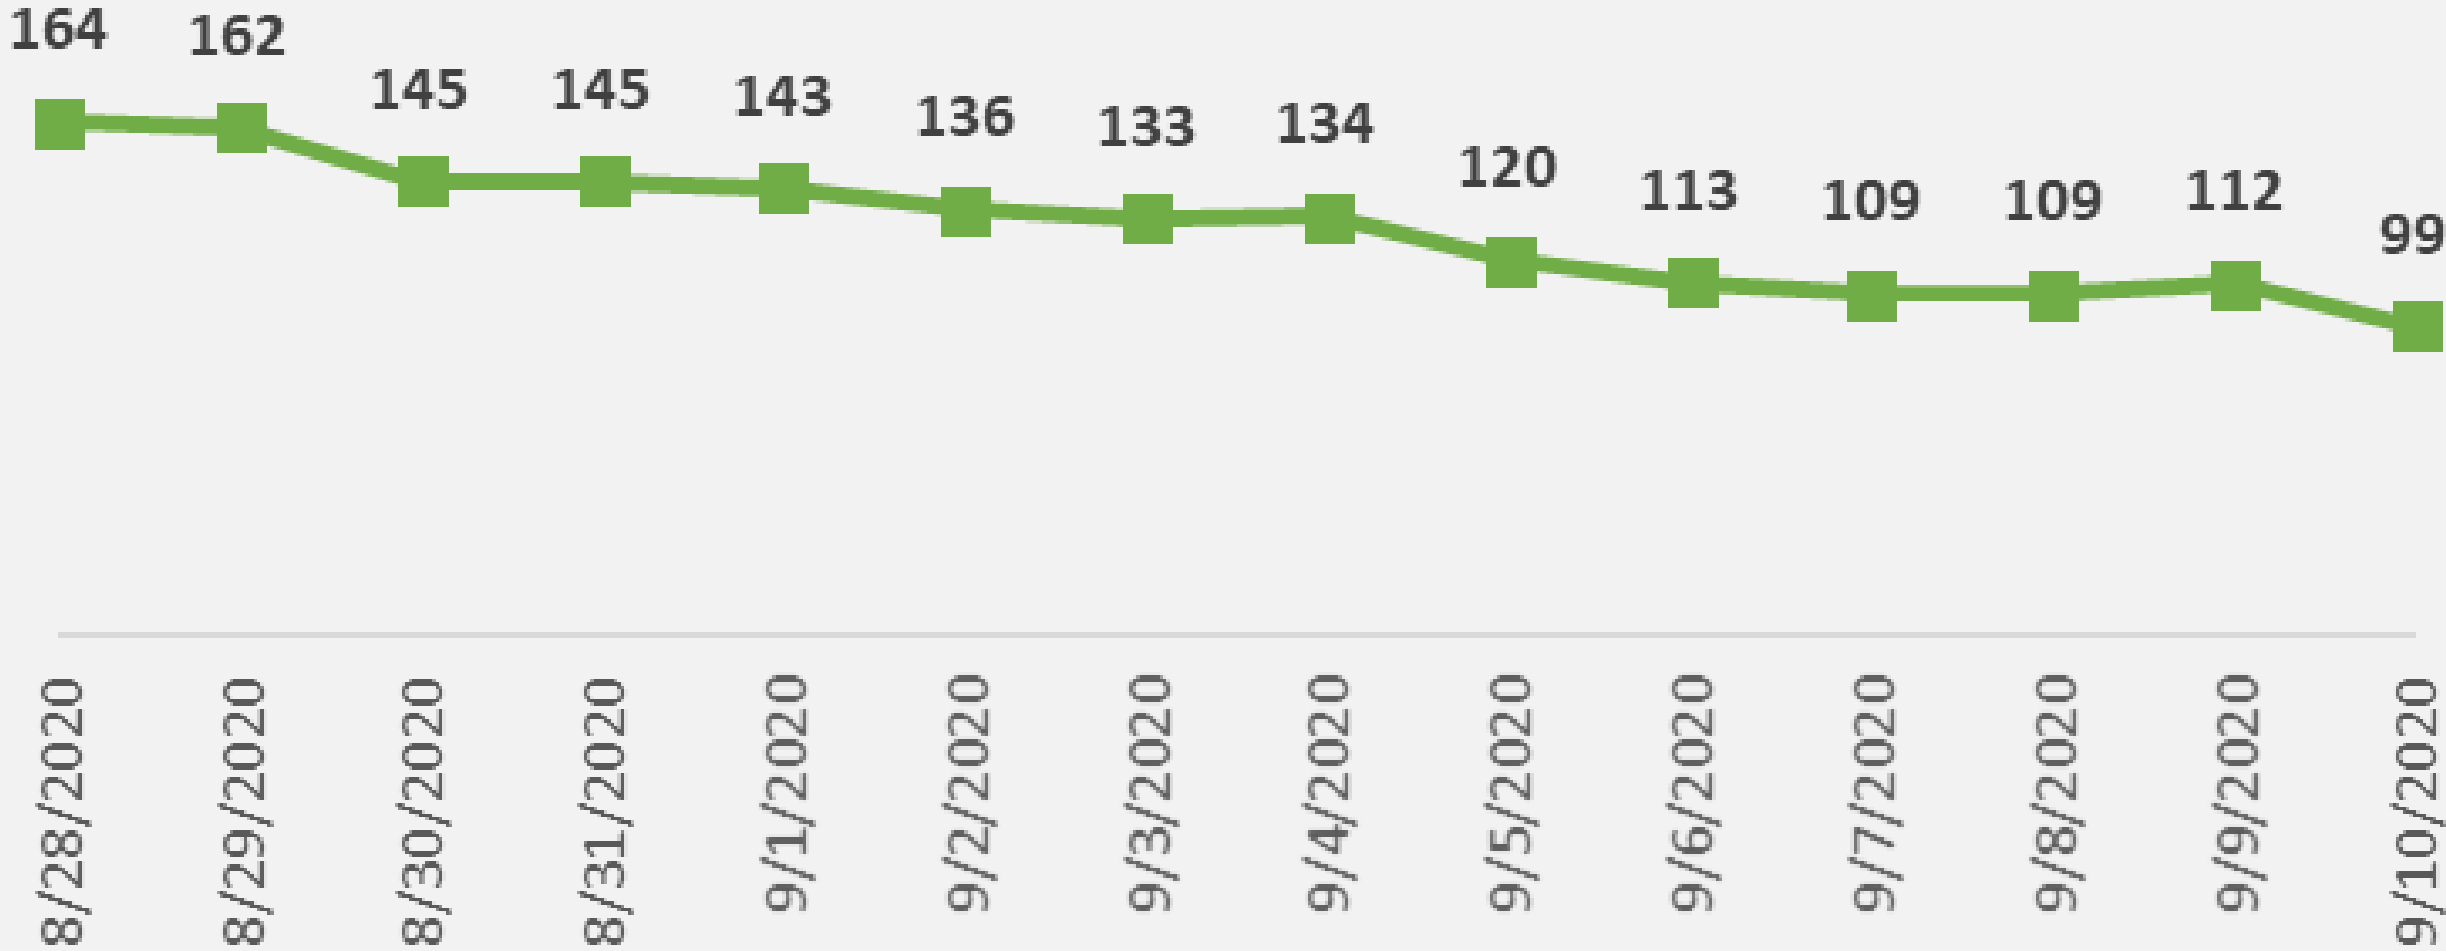

Nueces County Daily COVID-19 Cases

Nueces County Daily COVID-19 Cases

■ Health District Daily Numbers
■ State Database Received Numbers

Nueces County Daily COVID-19 Cases

Nueces County COVID-19 Cases September 10, 2020

Corpus Christi Hospitals

Daily COVID-19 Hospitalized Patients

Corpus Christi Hospitals Daily COVID-19 ICU Patients

Nueces County Total COVID-19 Deaths

Nueces County

Daily COVID-19 Cases