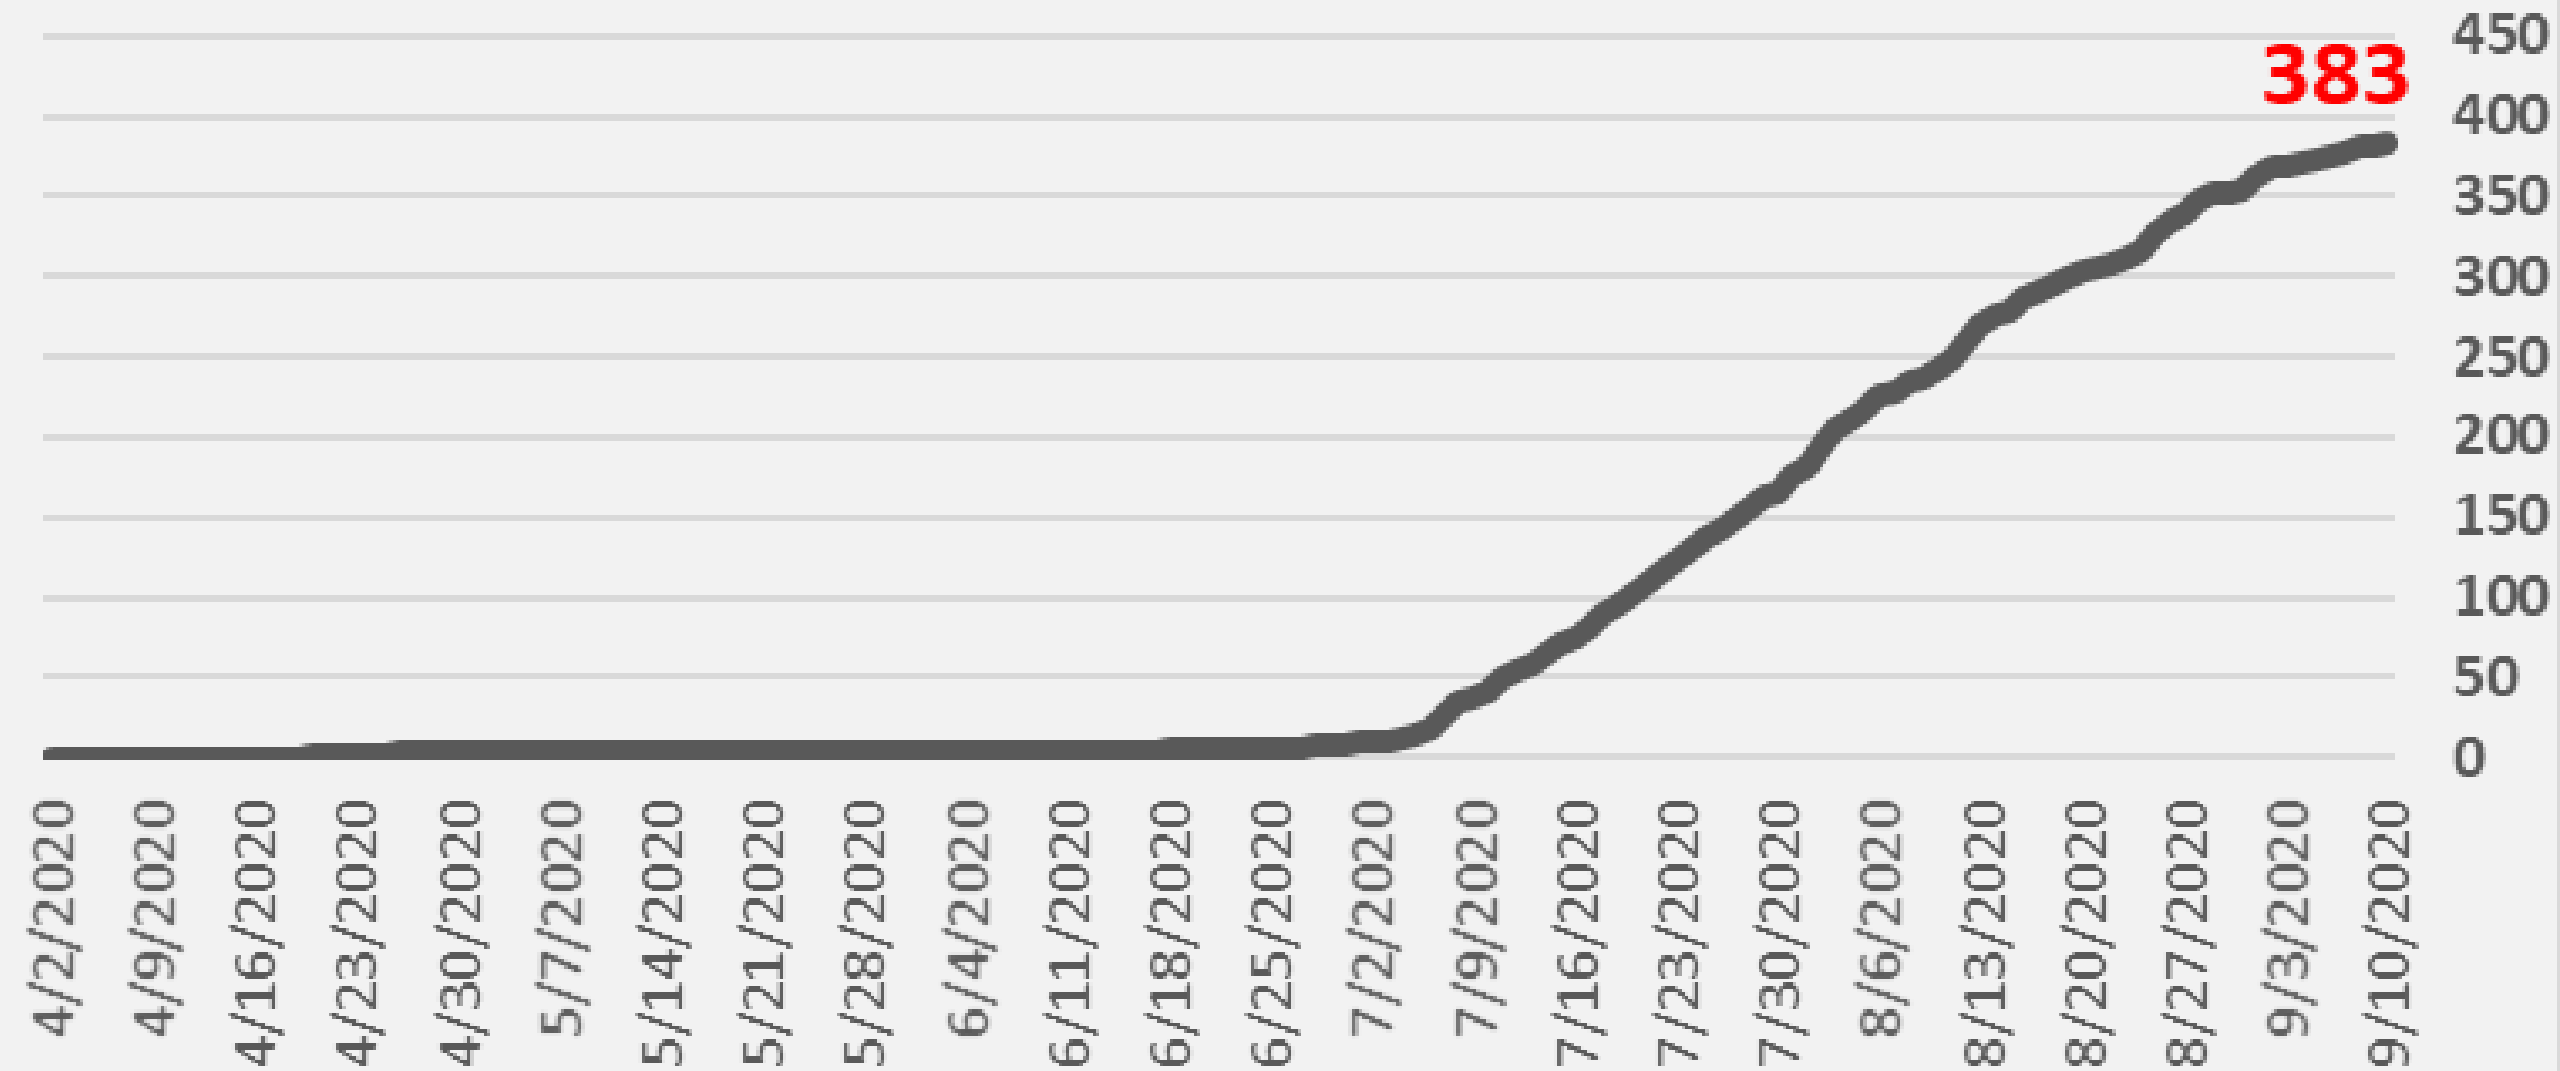

Nueces County Total COVID-19 Deaths