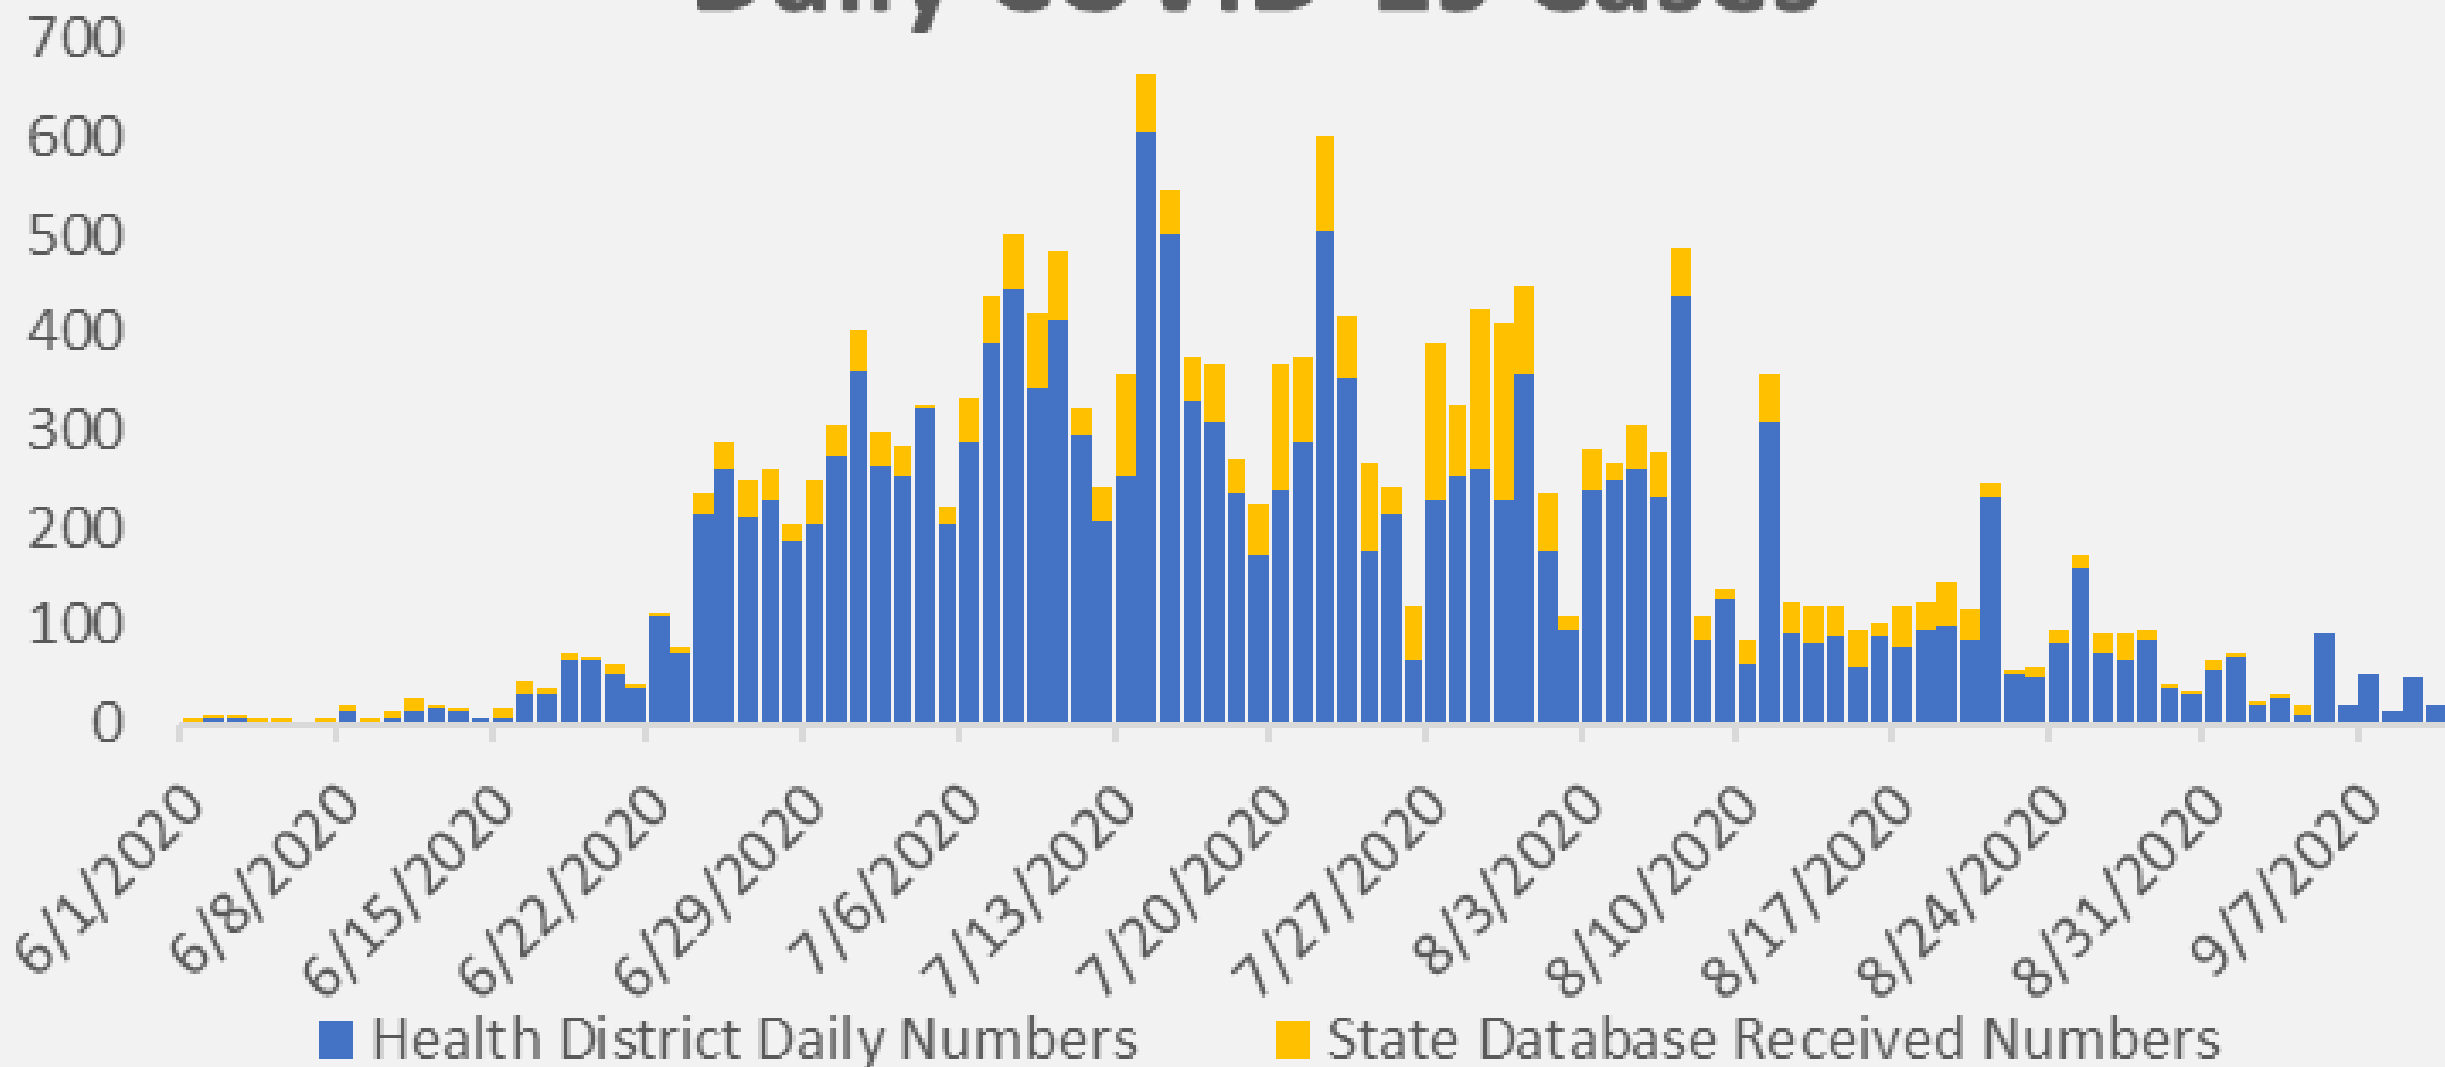

Nueces County Daily COVID-19 Cases

Nueces County Daily COVID-19 Cases

■ Health District Daily Numbers
■ State Database Received Numbers

Nueces County Daily COVID-19 Cases

Nueces County COVID-19 Cases September 10, 2020

Corpus Christi Hospitals

Daily COVID-19 Hospitalized Patients

Corpus Christi Hospitals Daily COVID-19 ICU Patients

Nueces County Total COVID-19 Deaths

Nueces County

Daily COVID-19 Cases