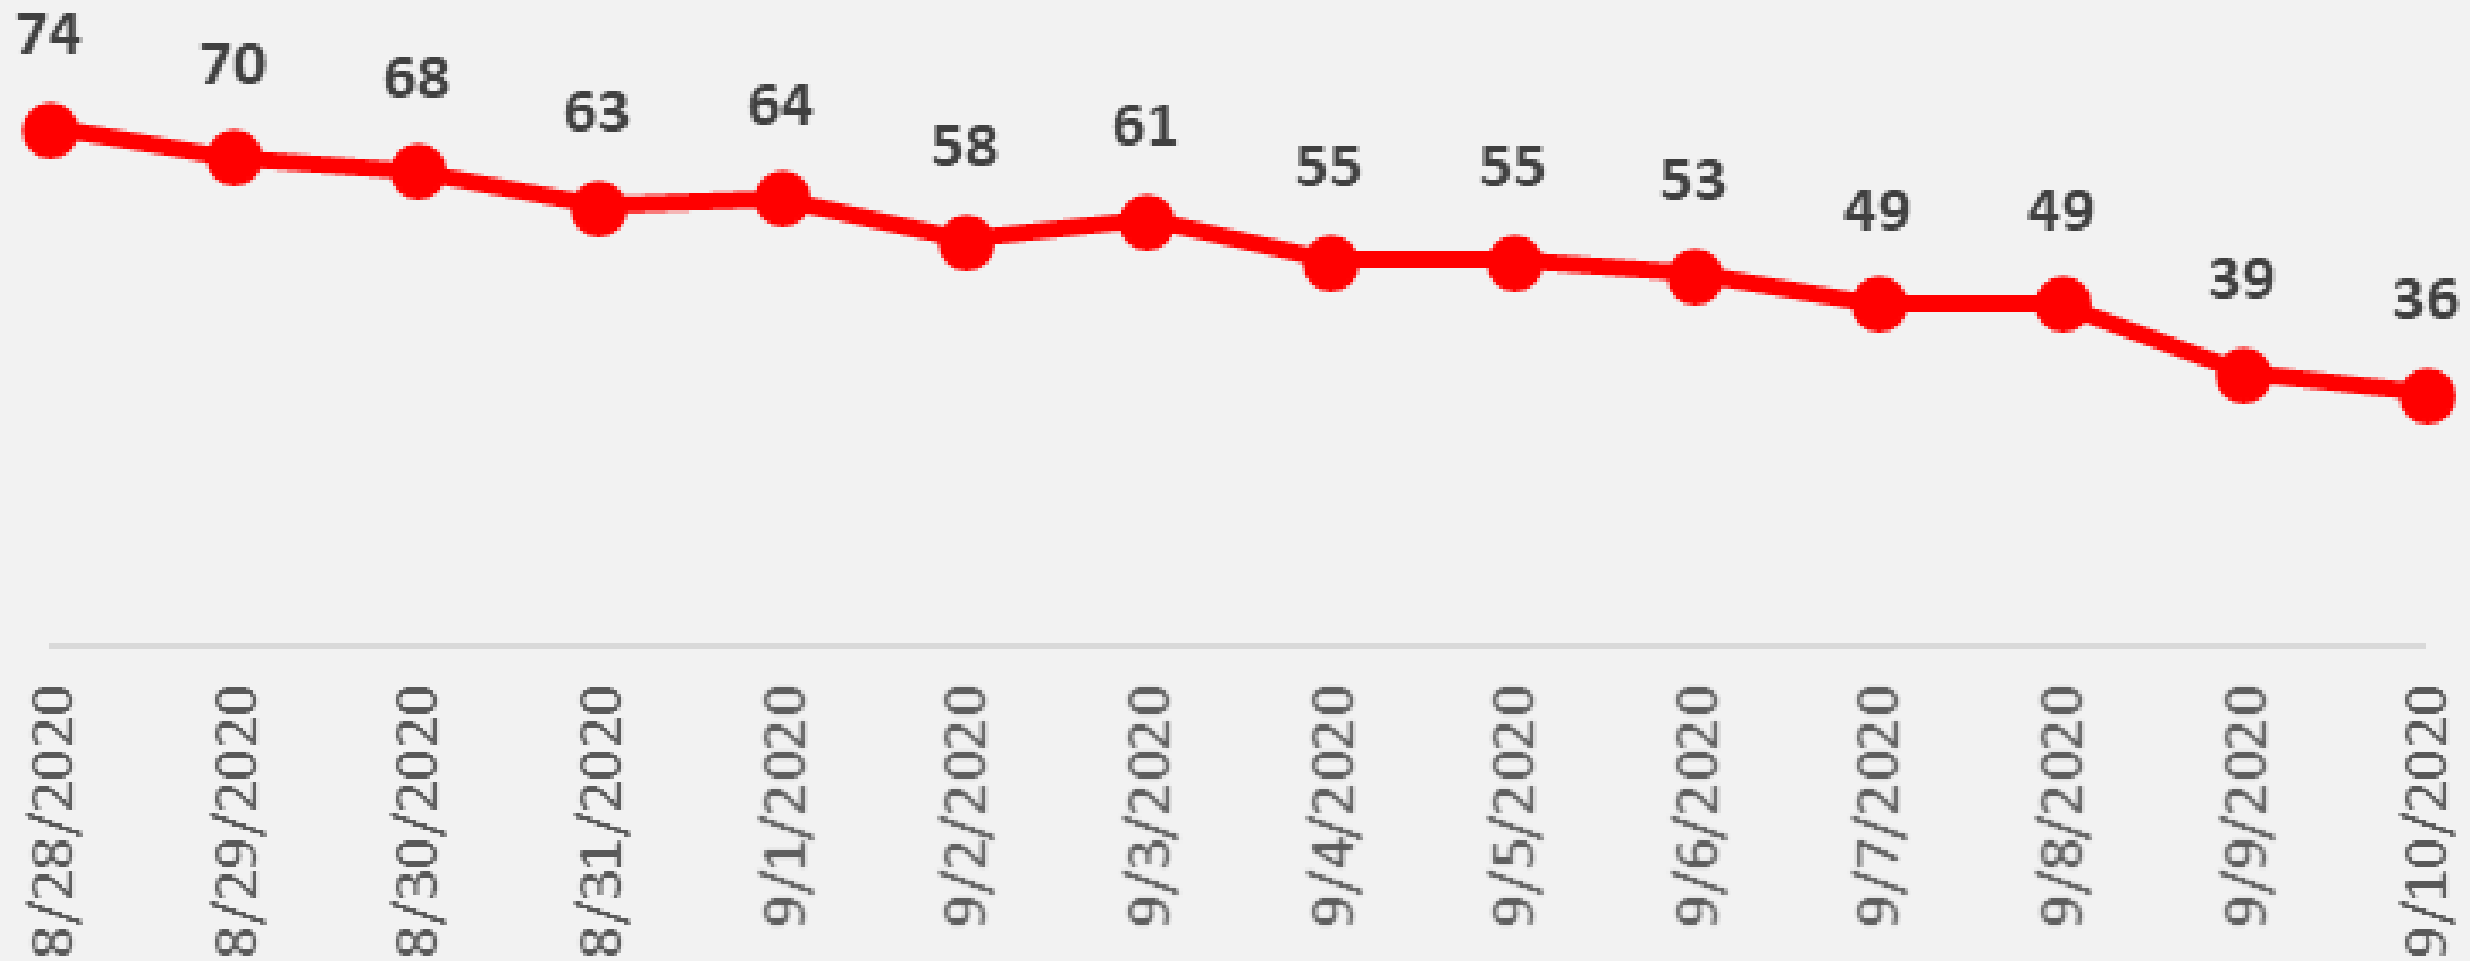

Corpus Christi Hospitals Daily COVID-19 ICU Patients