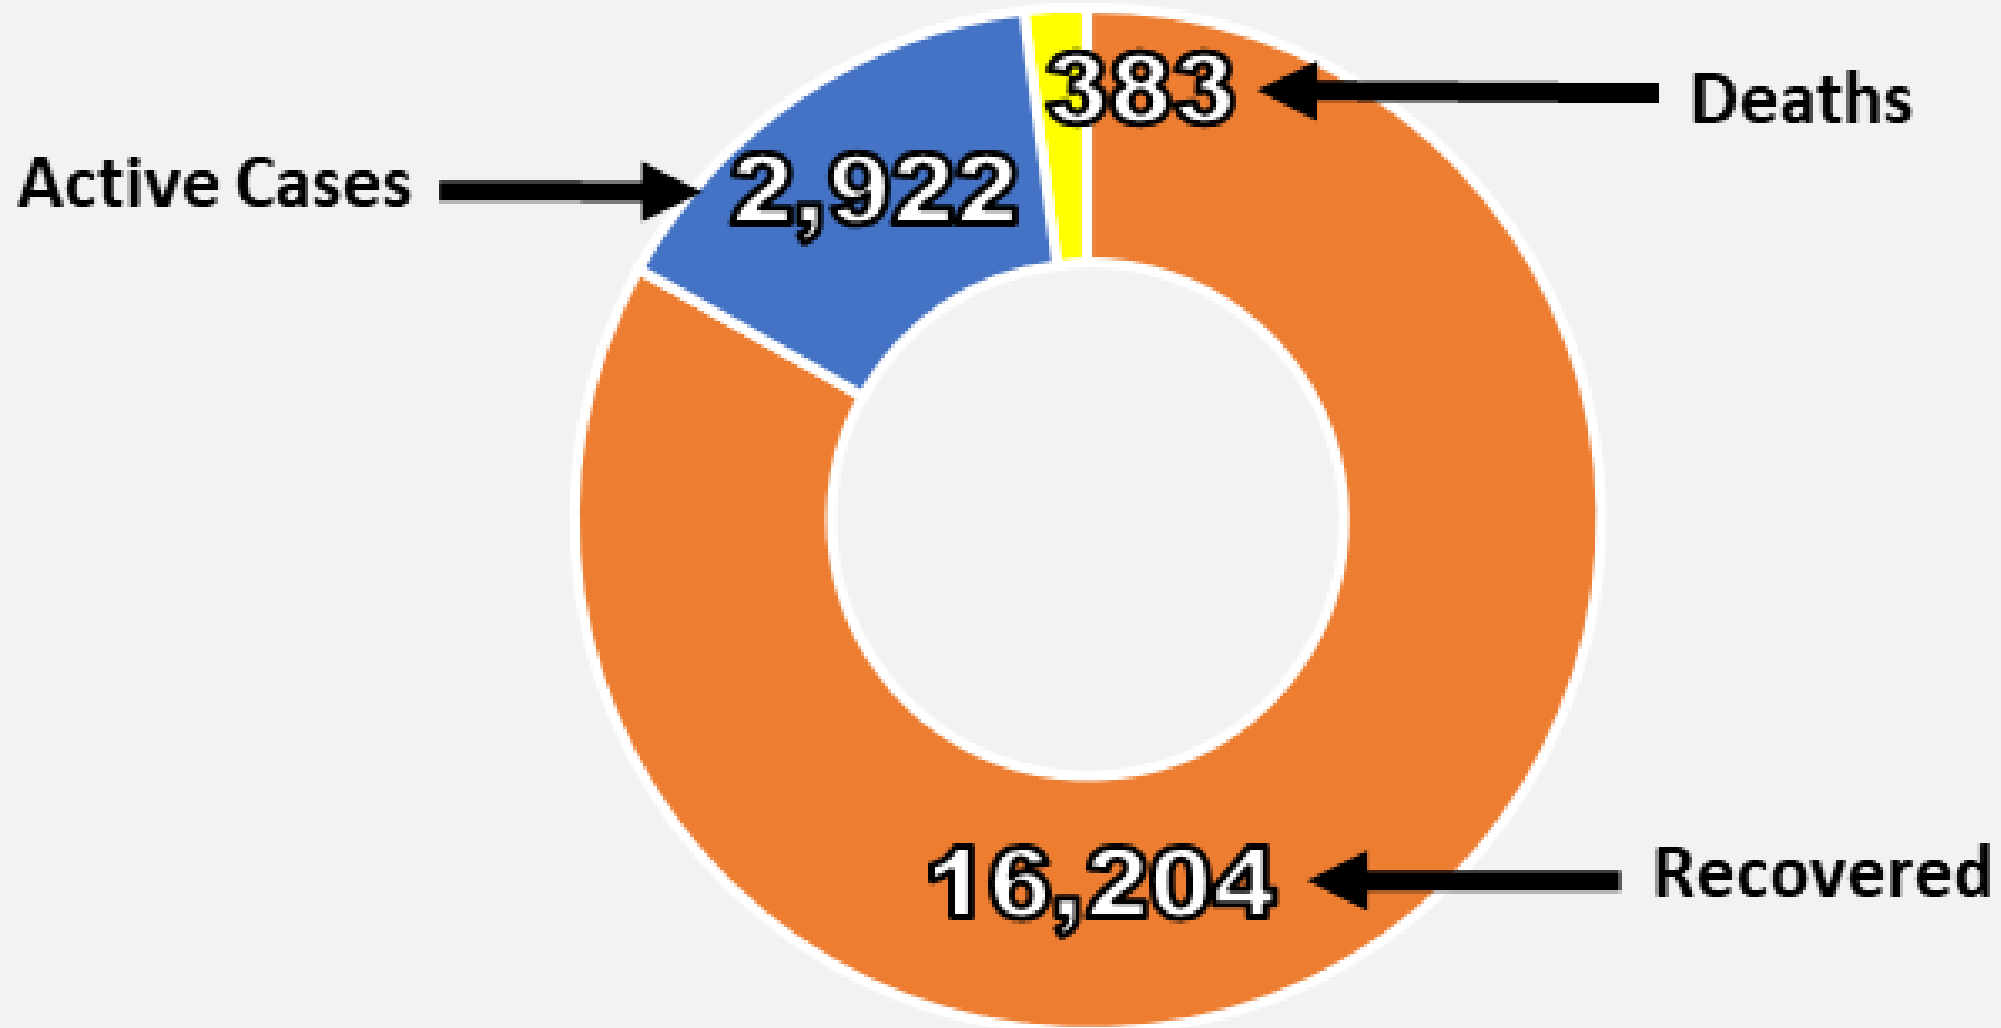

Nueces County Daily COVID-19 Cases

Nueces County Daily COVID-19 Cases

■ Health District Daily Numbers
■ State Database Received Numbers

Nueces County Daily COVID-19 Cases

Nueces County COVID-19 Cases September 10, 2020

Corpus Christi Hospitals

Daily COVID-19 Hospitalized Patients

Corpus Christi Hospitals Daily COVID-19 ICU Patients

Nueces County Total COVID-19 Deaths

Nueces County

Daily COVID-19 Cases