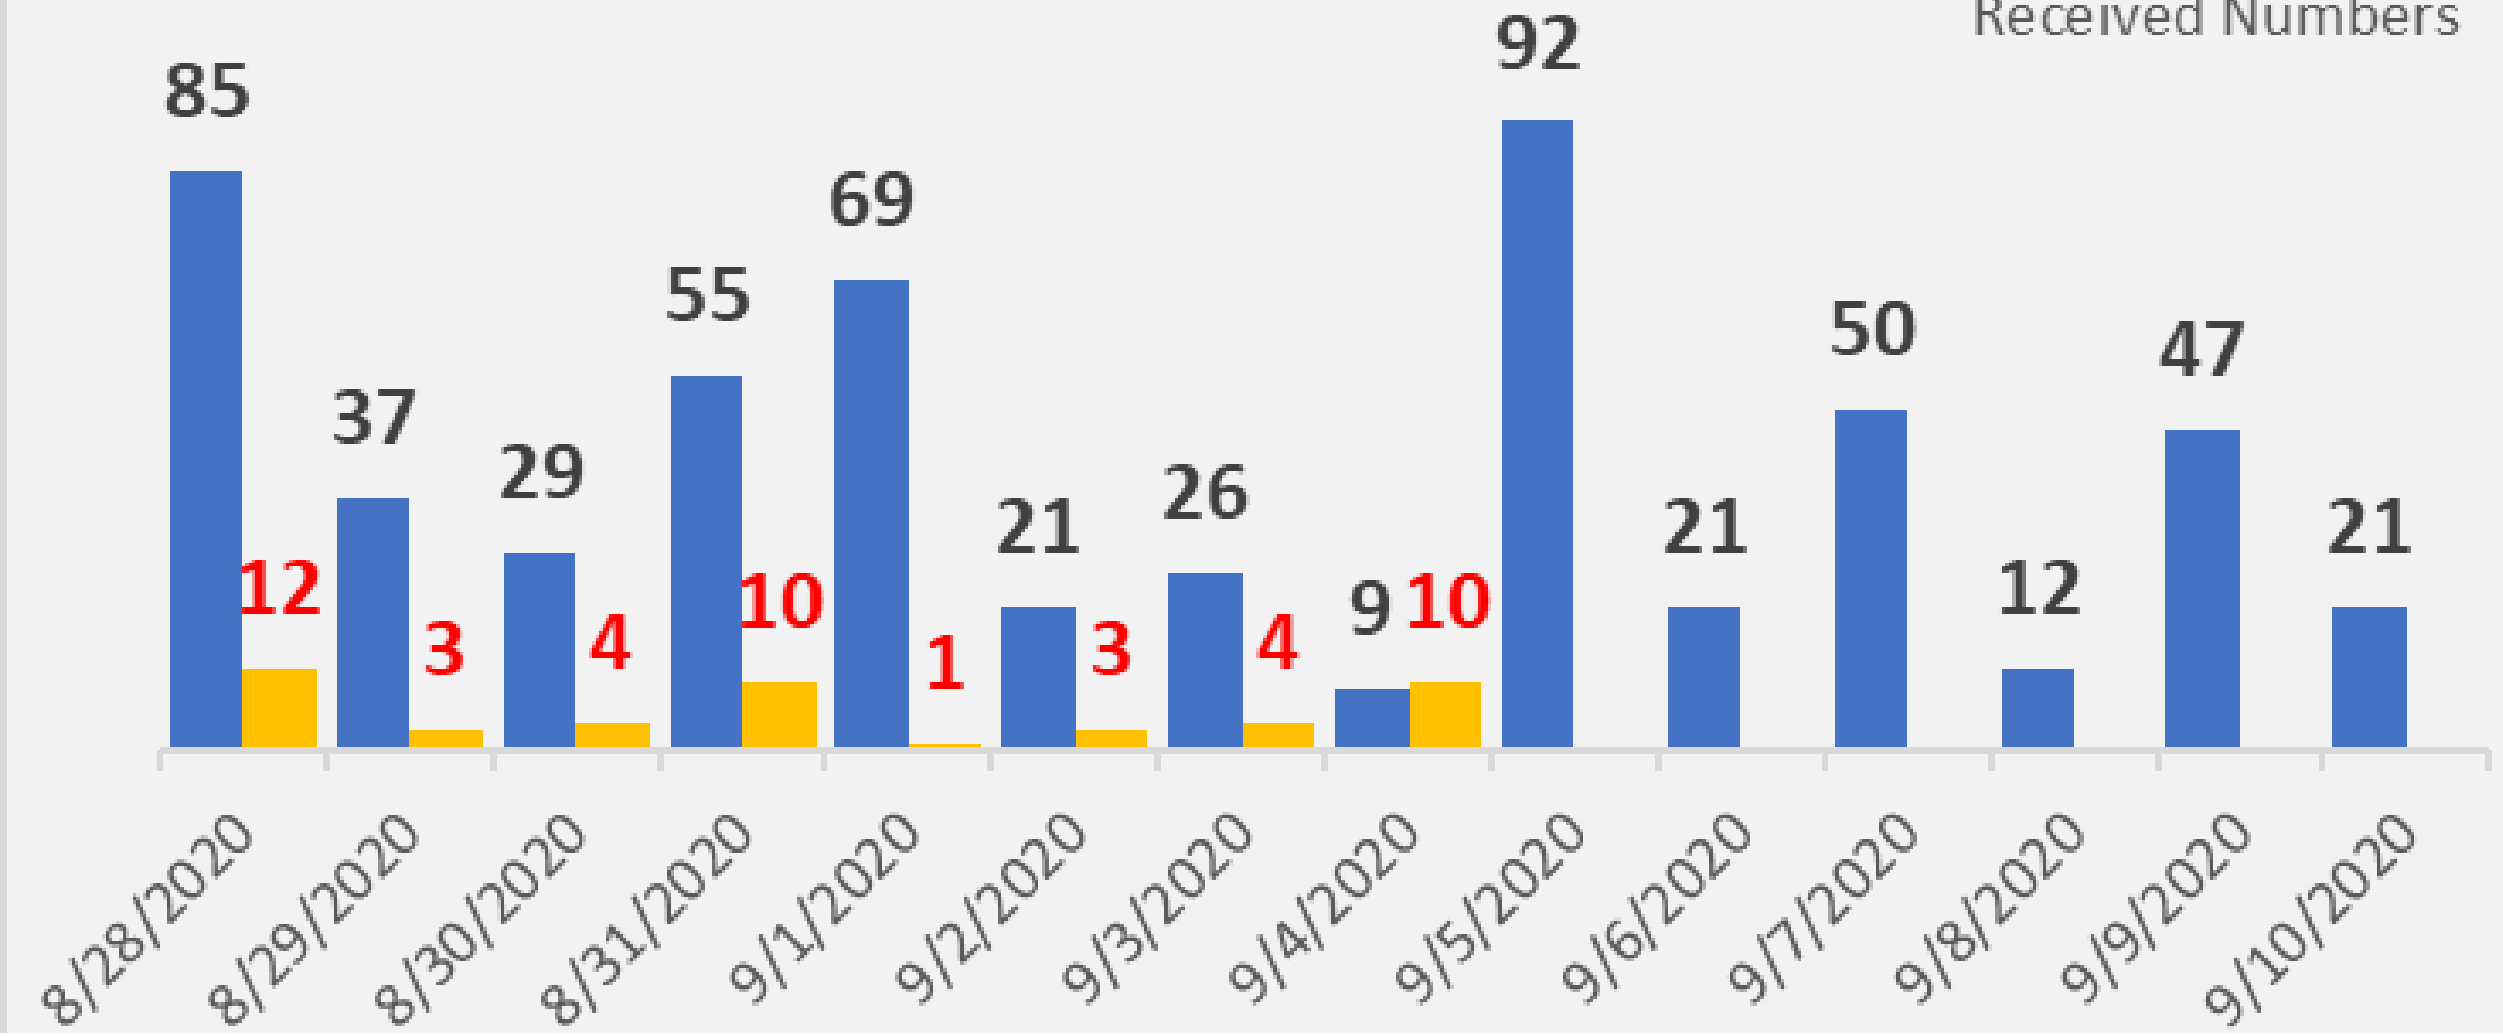

Nueces County Daily COVID-19 Cases

Nueces County Daily COVID-19 Cases

■ Health District Daily Numbers
■ State Database Received Numbers

Nueces County Daily COVID-19 Cases

Nueces County COVID-19 Cases September 10, 2020

Corpus Christi Hospitals

Daily COVID-19 Hospitalized Patients

Corpus Christi Hospitals Daily COVID-19 ICU Patients

Nueces County Total COVID-19 Deaths

Nueces County

Daily COVID-19 Cases