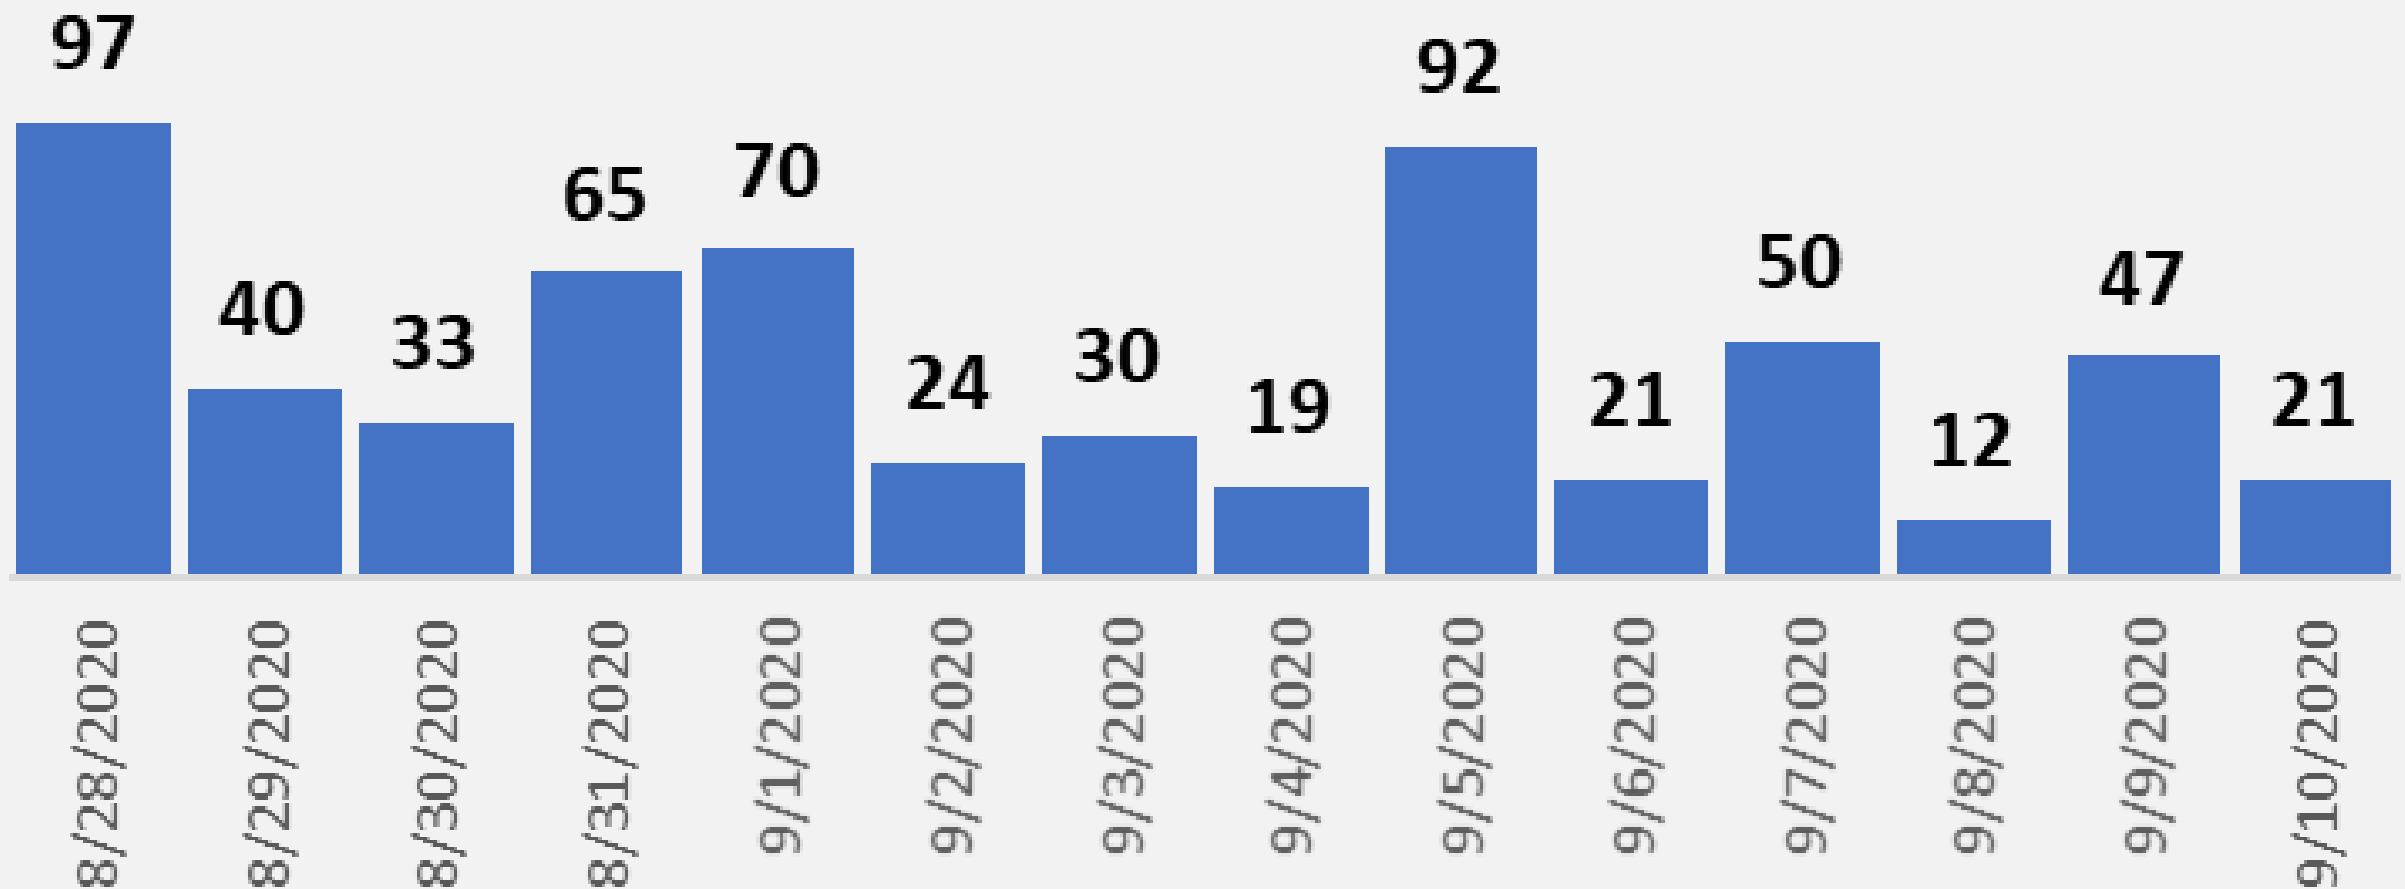

Nueces County Daily COVID-19 Cases

Nueces County Daily COVID-19 Cases

■ Health District Daily Numbers
■ State Database Received Numbers

Nueces County Daily COVID-19 Cases

Nueces County COVID-19 Cases September 10, 2020

Corpus Christi Hospitals

Daily COVID-19 Hospitalized Patients

Corpus Christi Hospitals Daily COVID-19 ICU Patients

Nueces County Total COVID-19 Deaths

Nueces County

Daily COVID-19 Cases