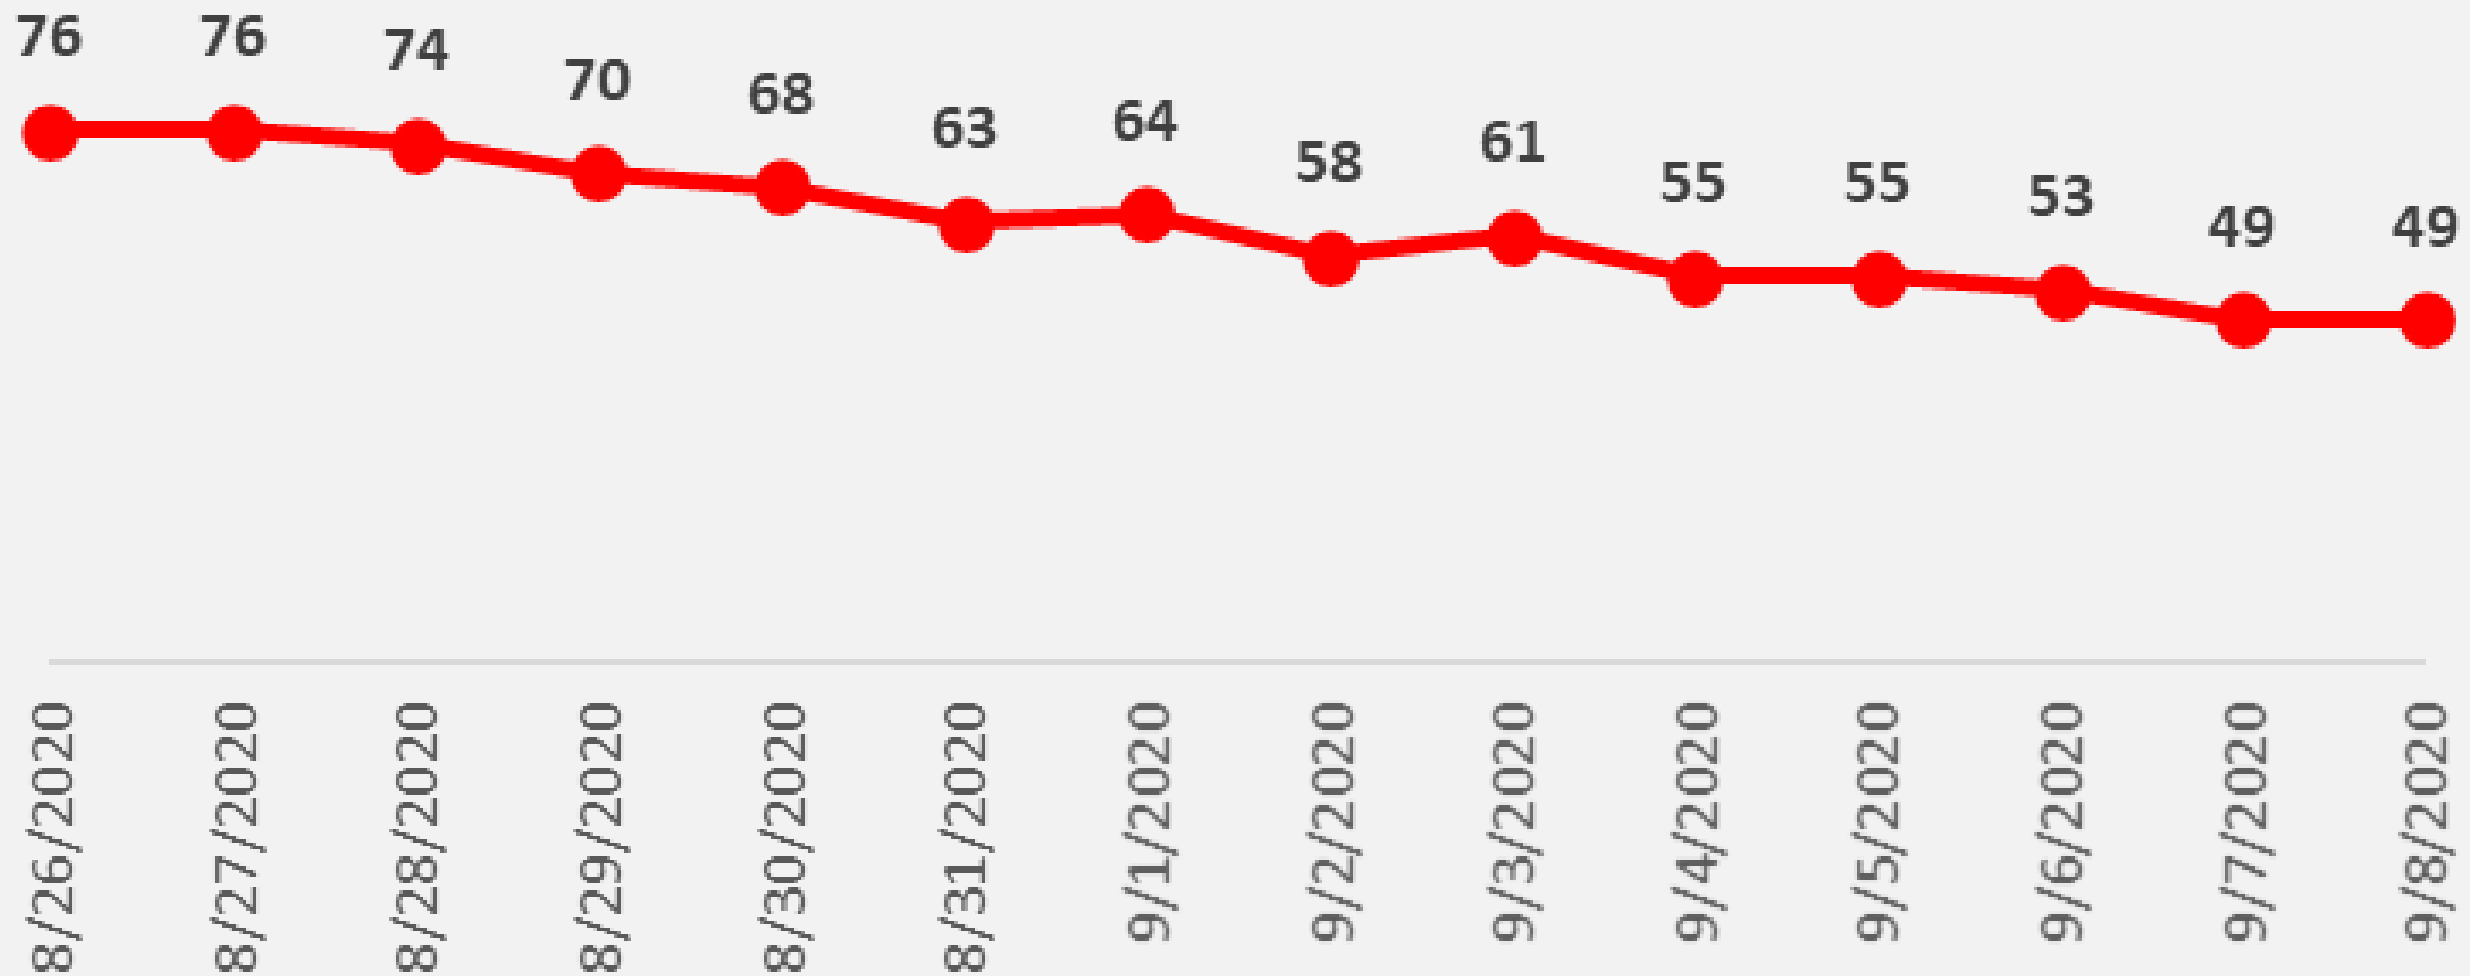

Nueces County Daily COVID-19 Cases

Nueces County Daily COVID-19 Cases

■ Health District Daily Numbers
■ State Database Received Numbers

Nueces County Daily COVID-19 Cases

Nueces County COVID-19 Cases September 8, 2020

Corpus Christi Hospitals

Daily COVID-19 Hospitalized Patients

Corpus Christi Hospitals Daily COVID-19 ICU Patients

Nueces County Total COVID-19 Deaths

Nueces County Daily COVID-19 Cases