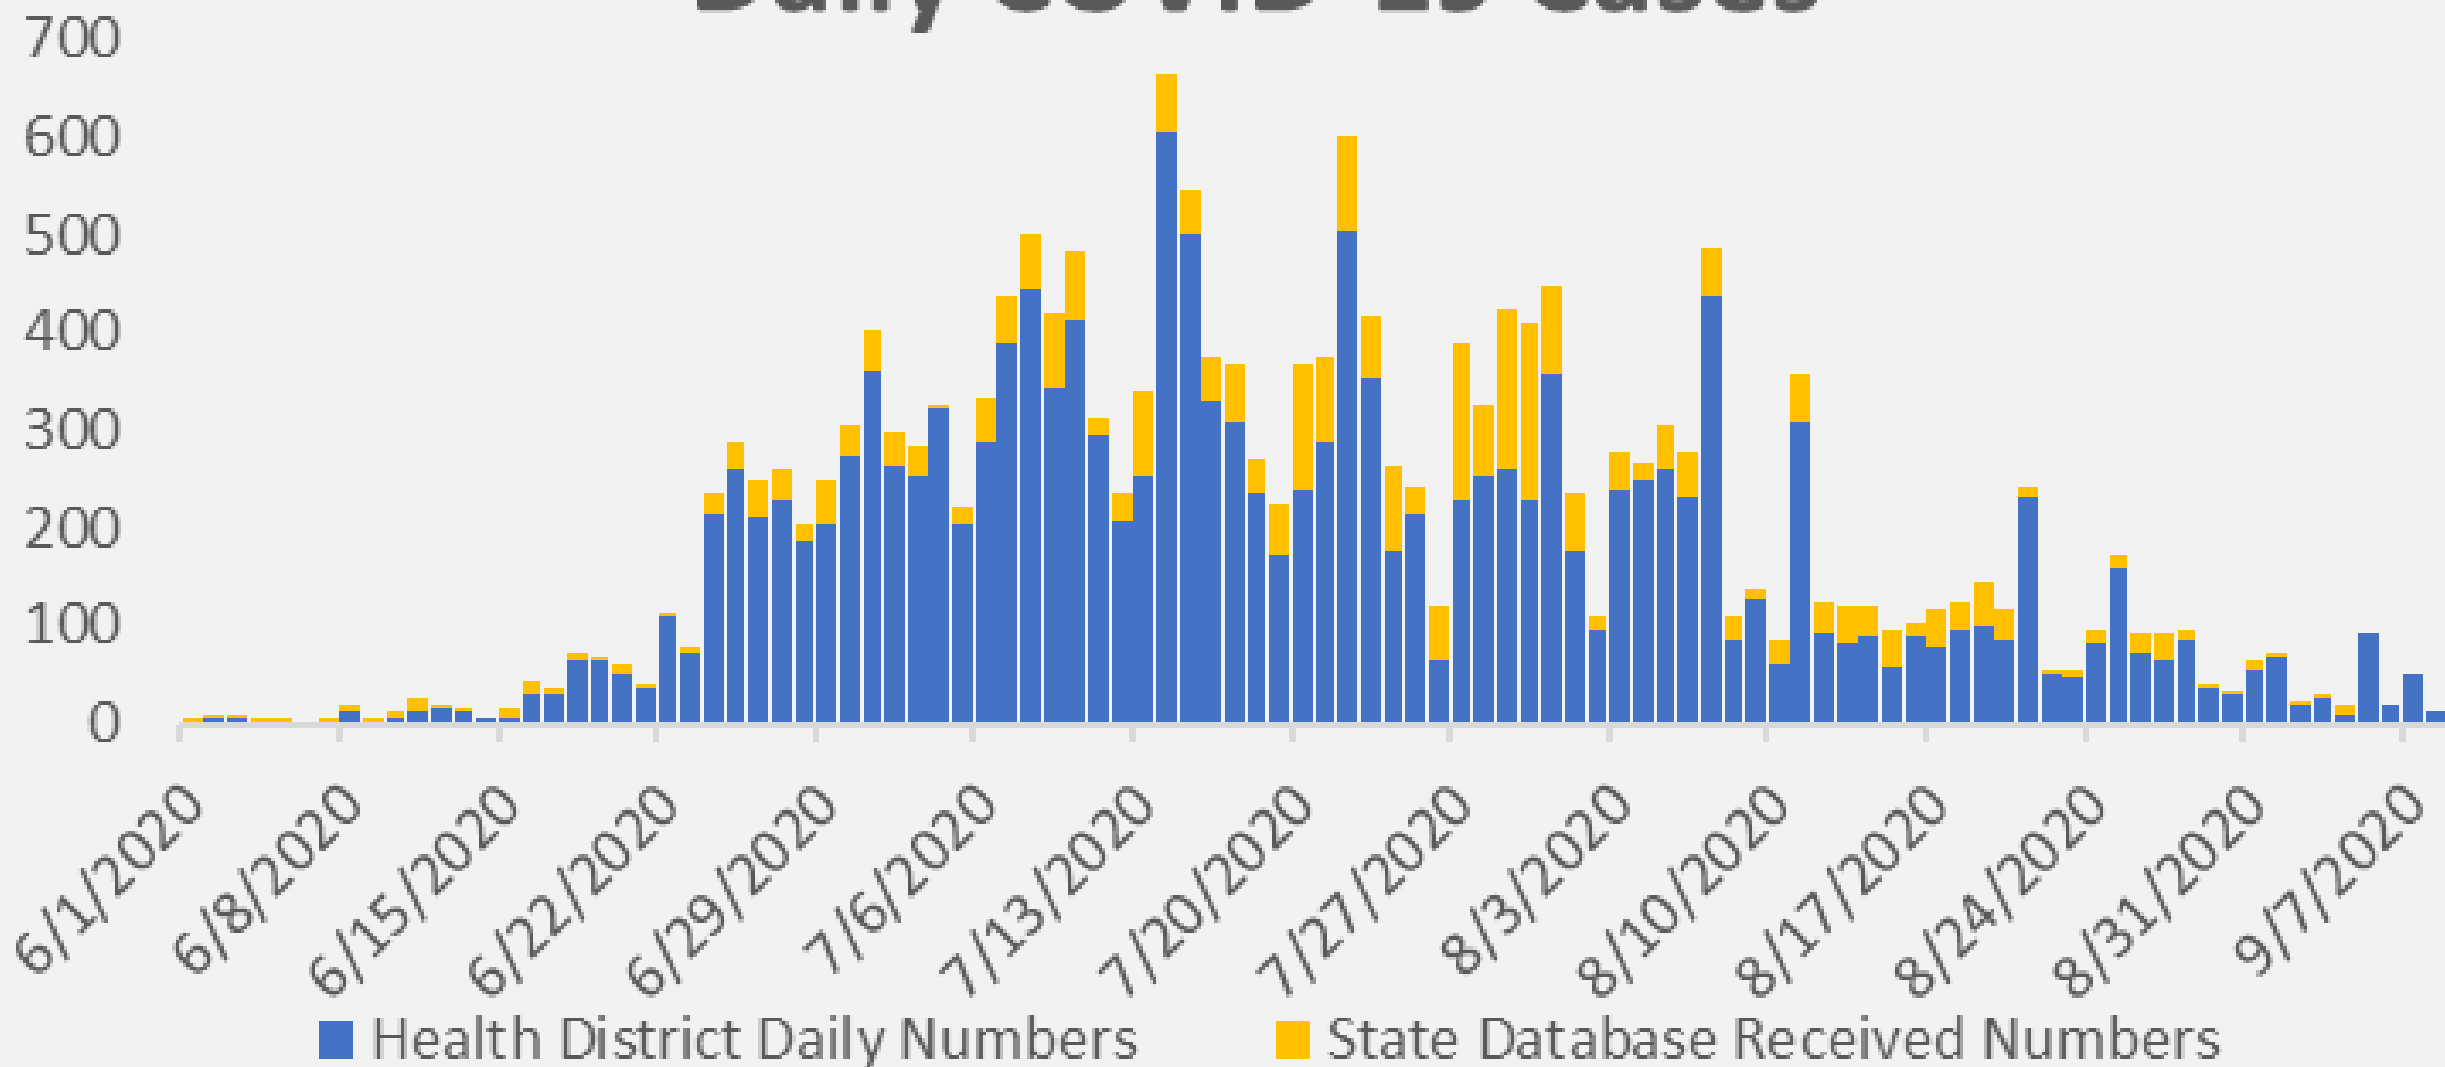

Nueces County Daily COVID-19 Cases

Nueces County Daily COVID-19 Cases

■ Health District Daily Numbers
■ State Database Received Numbers

Nueces County Daily COVID-19 Cases

Nueces County COVID-19 Cases September 8, 2020

Corpus Christi Hospitals

Daily COVID-19 Hospitalized Patients

Corpus Christi Hospitals Daily COVID-19 ICU Patients

Nueces County Total COVID-19 Deaths

Nueces County Daily COVID-19 Cases