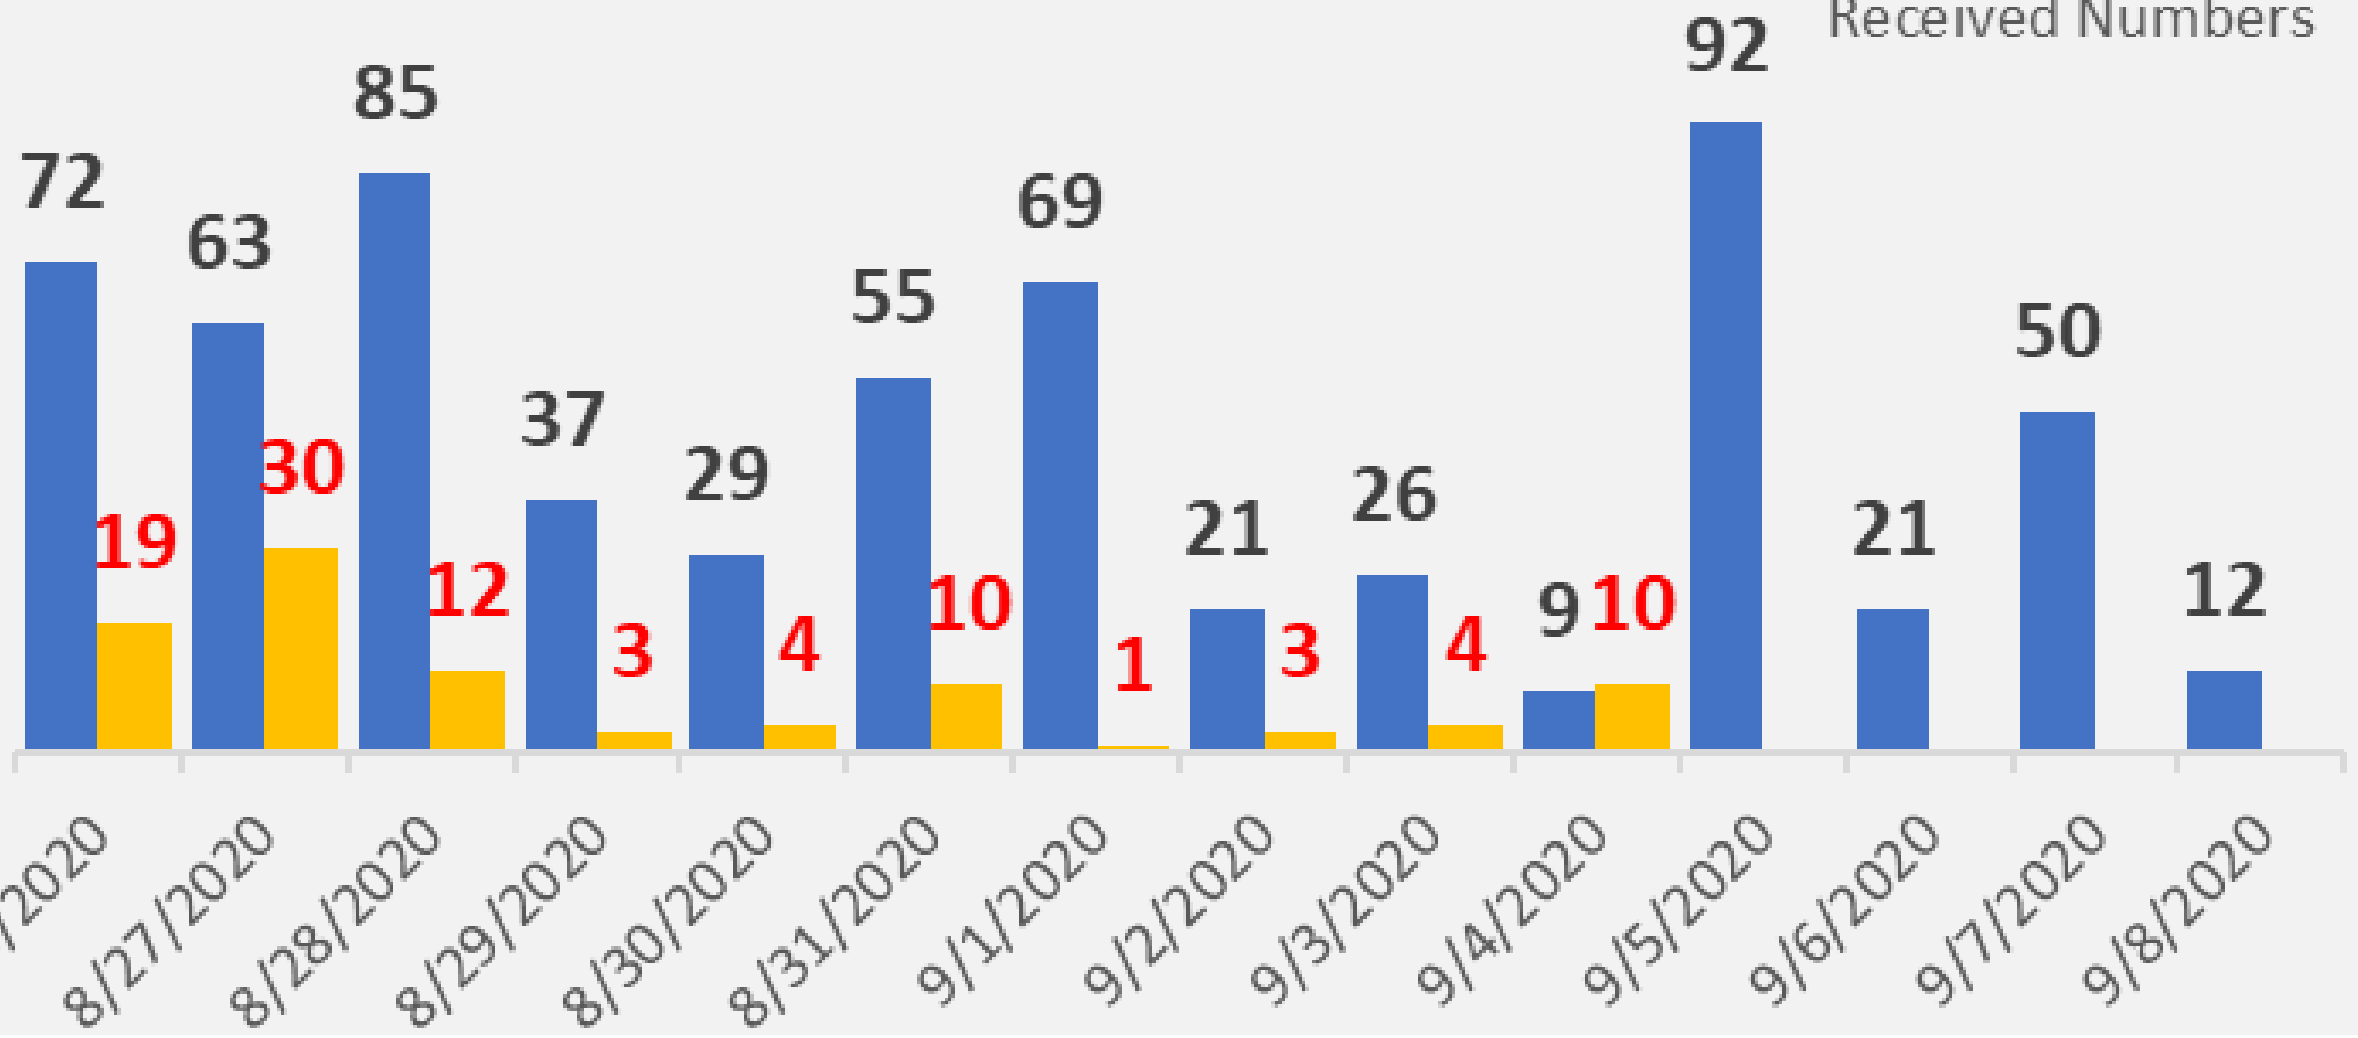

Nueces County Daily COVID-19 Cases

Nueces County Daily COVID-19 Cases

■ Health District Daily Numbers
■ State Database Received Numbers

Nueces County Daily COVID-19 Cases

Nueces County COVID-19 Cases September 8, 2020

Corpus Christi Hospitals

Daily COVID-19 Hospitalized Patients

Corpus Christi Hospitals Daily COVID-19 ICU Patients

Nueces County Total COVID-19 Deaths

Nueces County Daily COVID-19 Cases