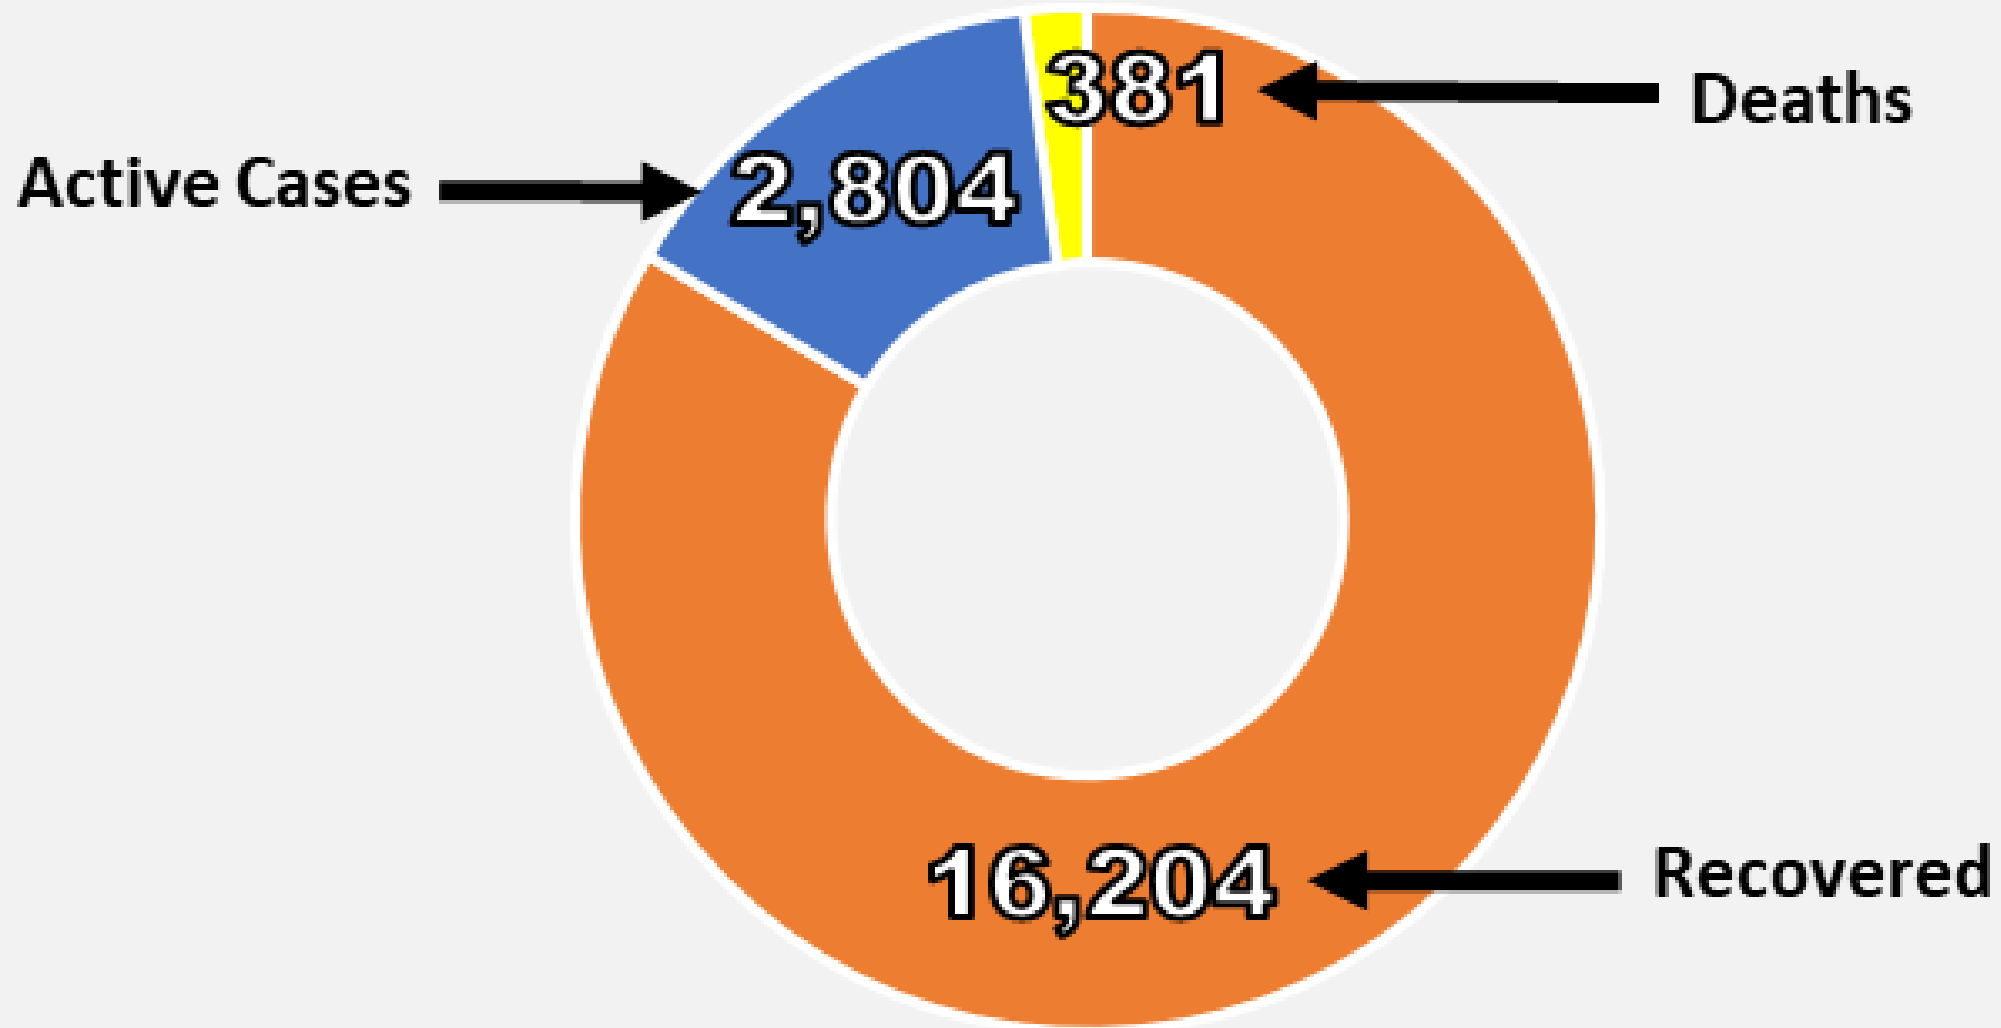

Nueces County Daily COVID-19 Cases

Nueces County Daily COVID-19 Cases

■ Health District Daily Numbers
■ State Database Received Numbers

Nueces County Daily COVID-19 Cases

Nueces County COVID-19 Cases September 8, 2020

Corpus Christi Hospitals

Daily COVID-19 Hospitalized Patients

Corpus Christi Hospitals Daily COVID-19 ICU Patients

Nueces County Total COVID-19 Deaths

Nueces County Daily COVID-19 Cases