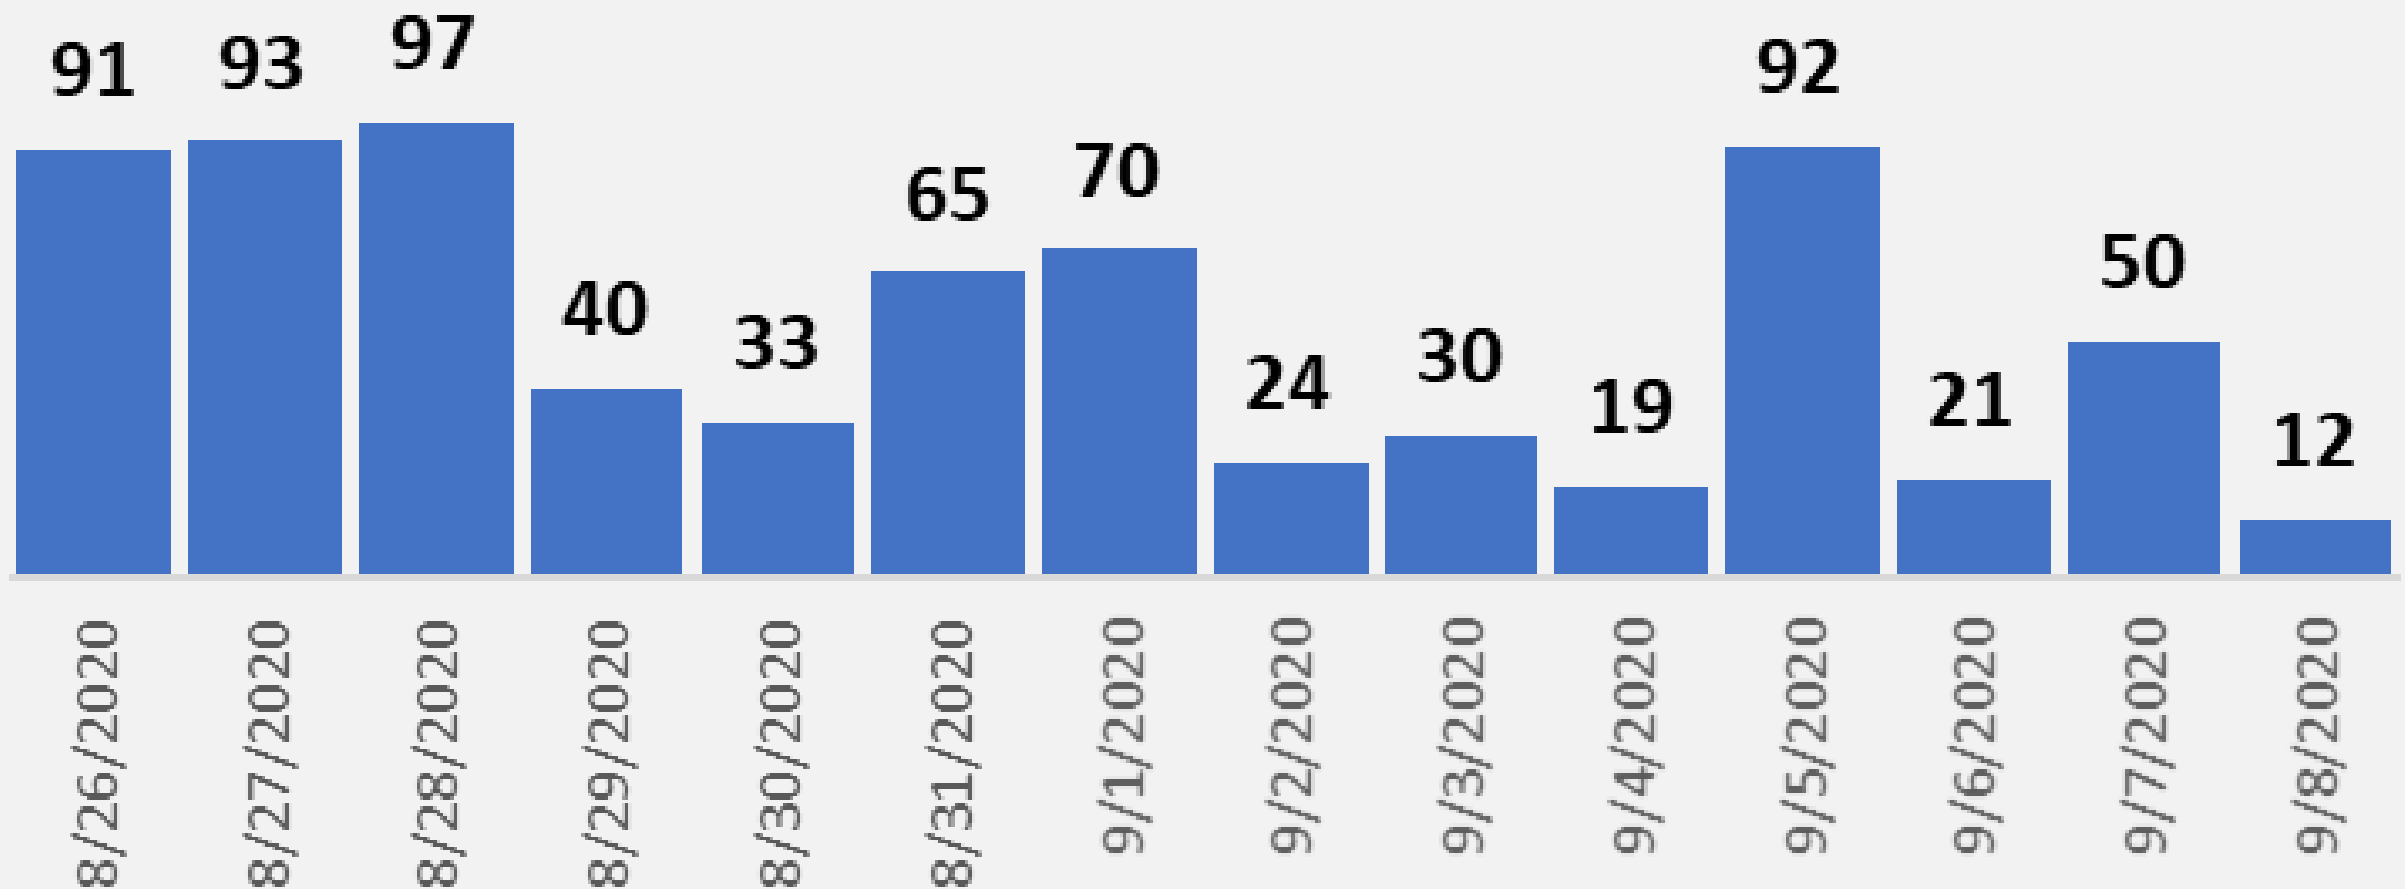

Nueces County Daily COVID-19 Cases

Nueces County Daily COVID-19 Cases

■ Health District Daily Numbers
■ State Database Received Numbers

Nueces County Daily COVID-19 Cases

Nueces County COVID-19 Cases September 8, 2020

Corpus Christi Hospitals

Daily COVID-19 Hospitalized Patients

Corpus Christi Hospitals Daily COVID-19 ICU Patients

Nueces County Total COVID-19 Deaths

Nueces County Daily COVID-19 Cases