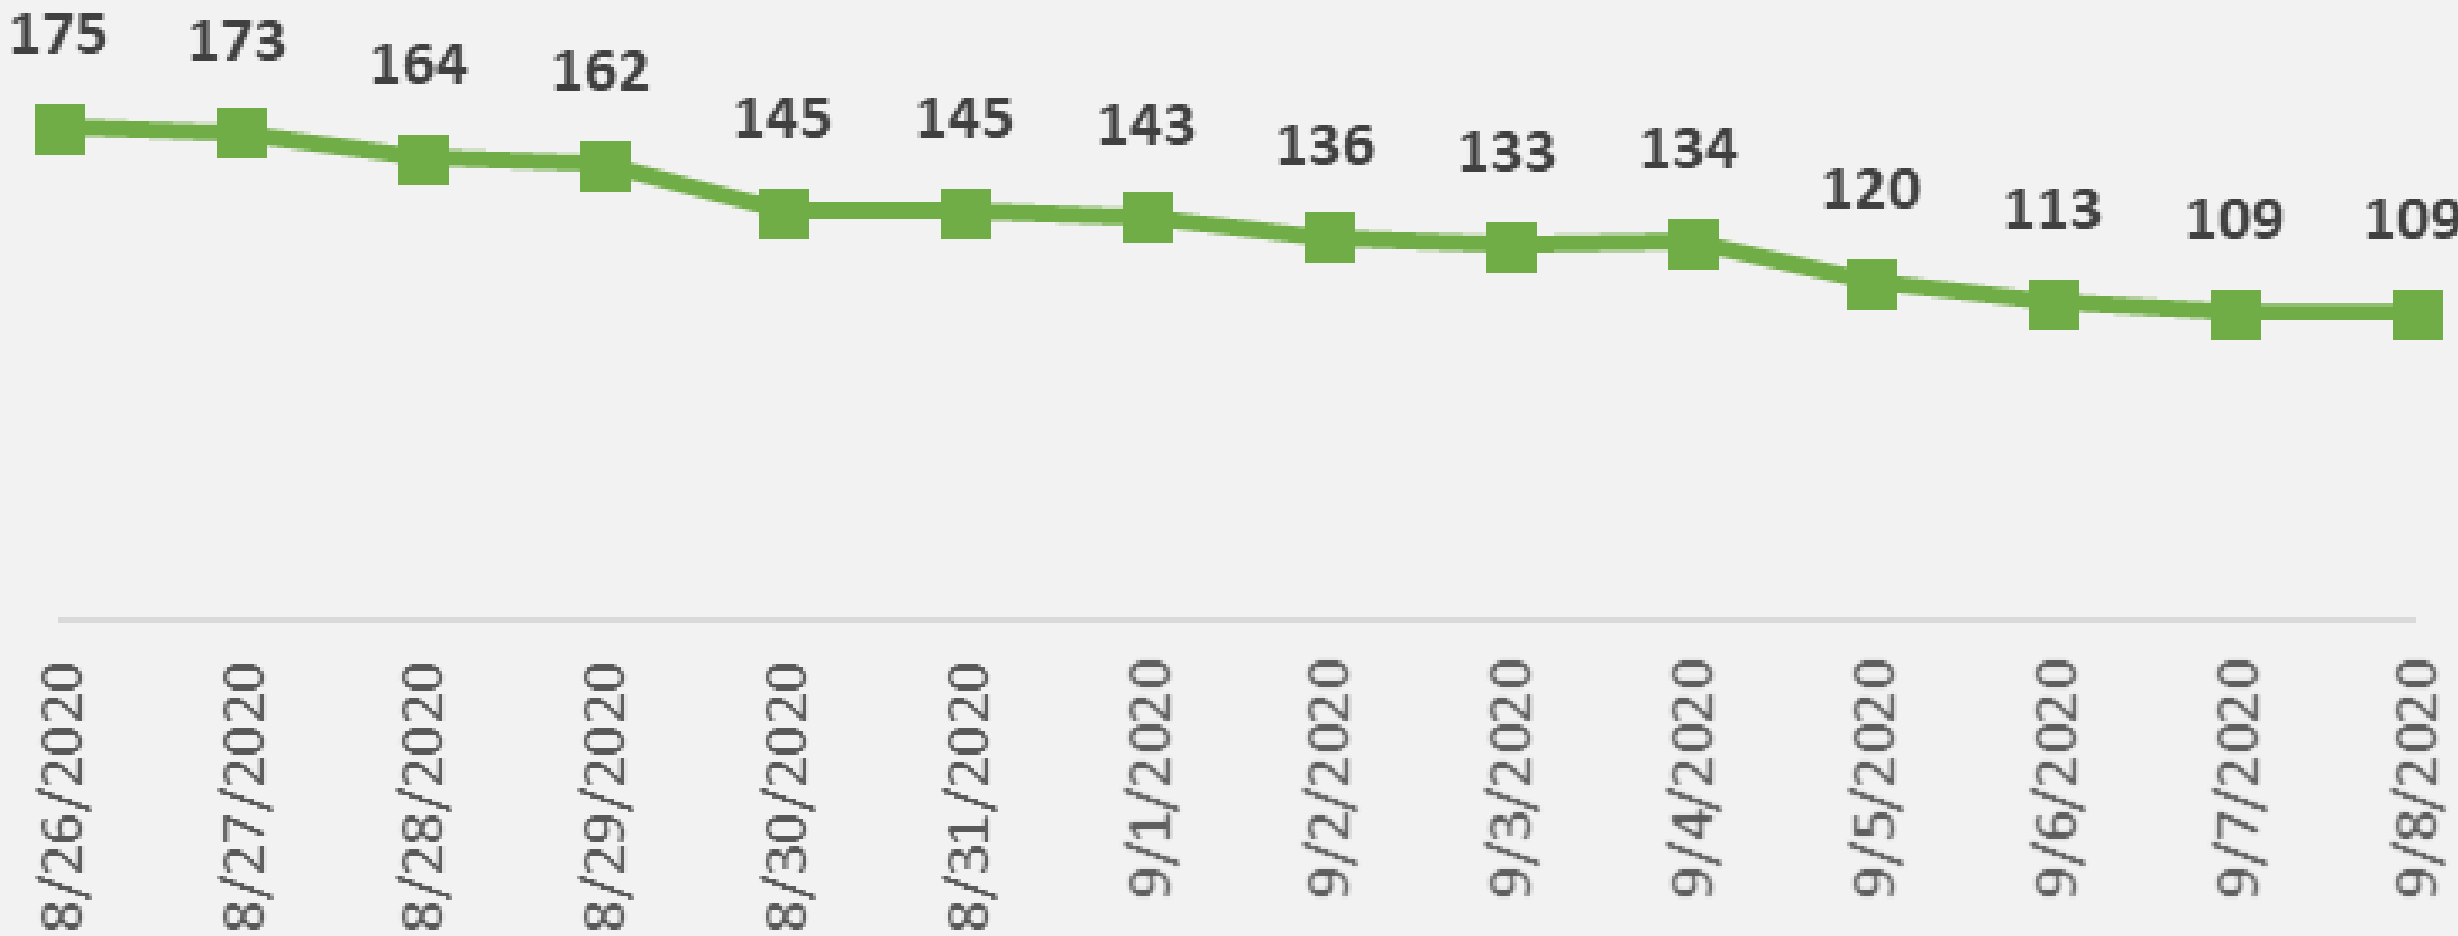

Nueces County Daily COVID-19 Cases

Nueces County Daily COVID-19 Cases

■ Health District Daily Numbers
■ State Database Received Numbers

Nueces County Daily COVID-19 Cases

Nueces County COVID-19 Cases September 8, 2020

Corpus Christi Hospitals

Daily COVID-19 Hospitalized Patients

Corpus Christi Hospitals Daily COVID-19 ICU Patients

Nueces County Total COVID-19 Deaths

Nueces County Daily COVID-19 Cases