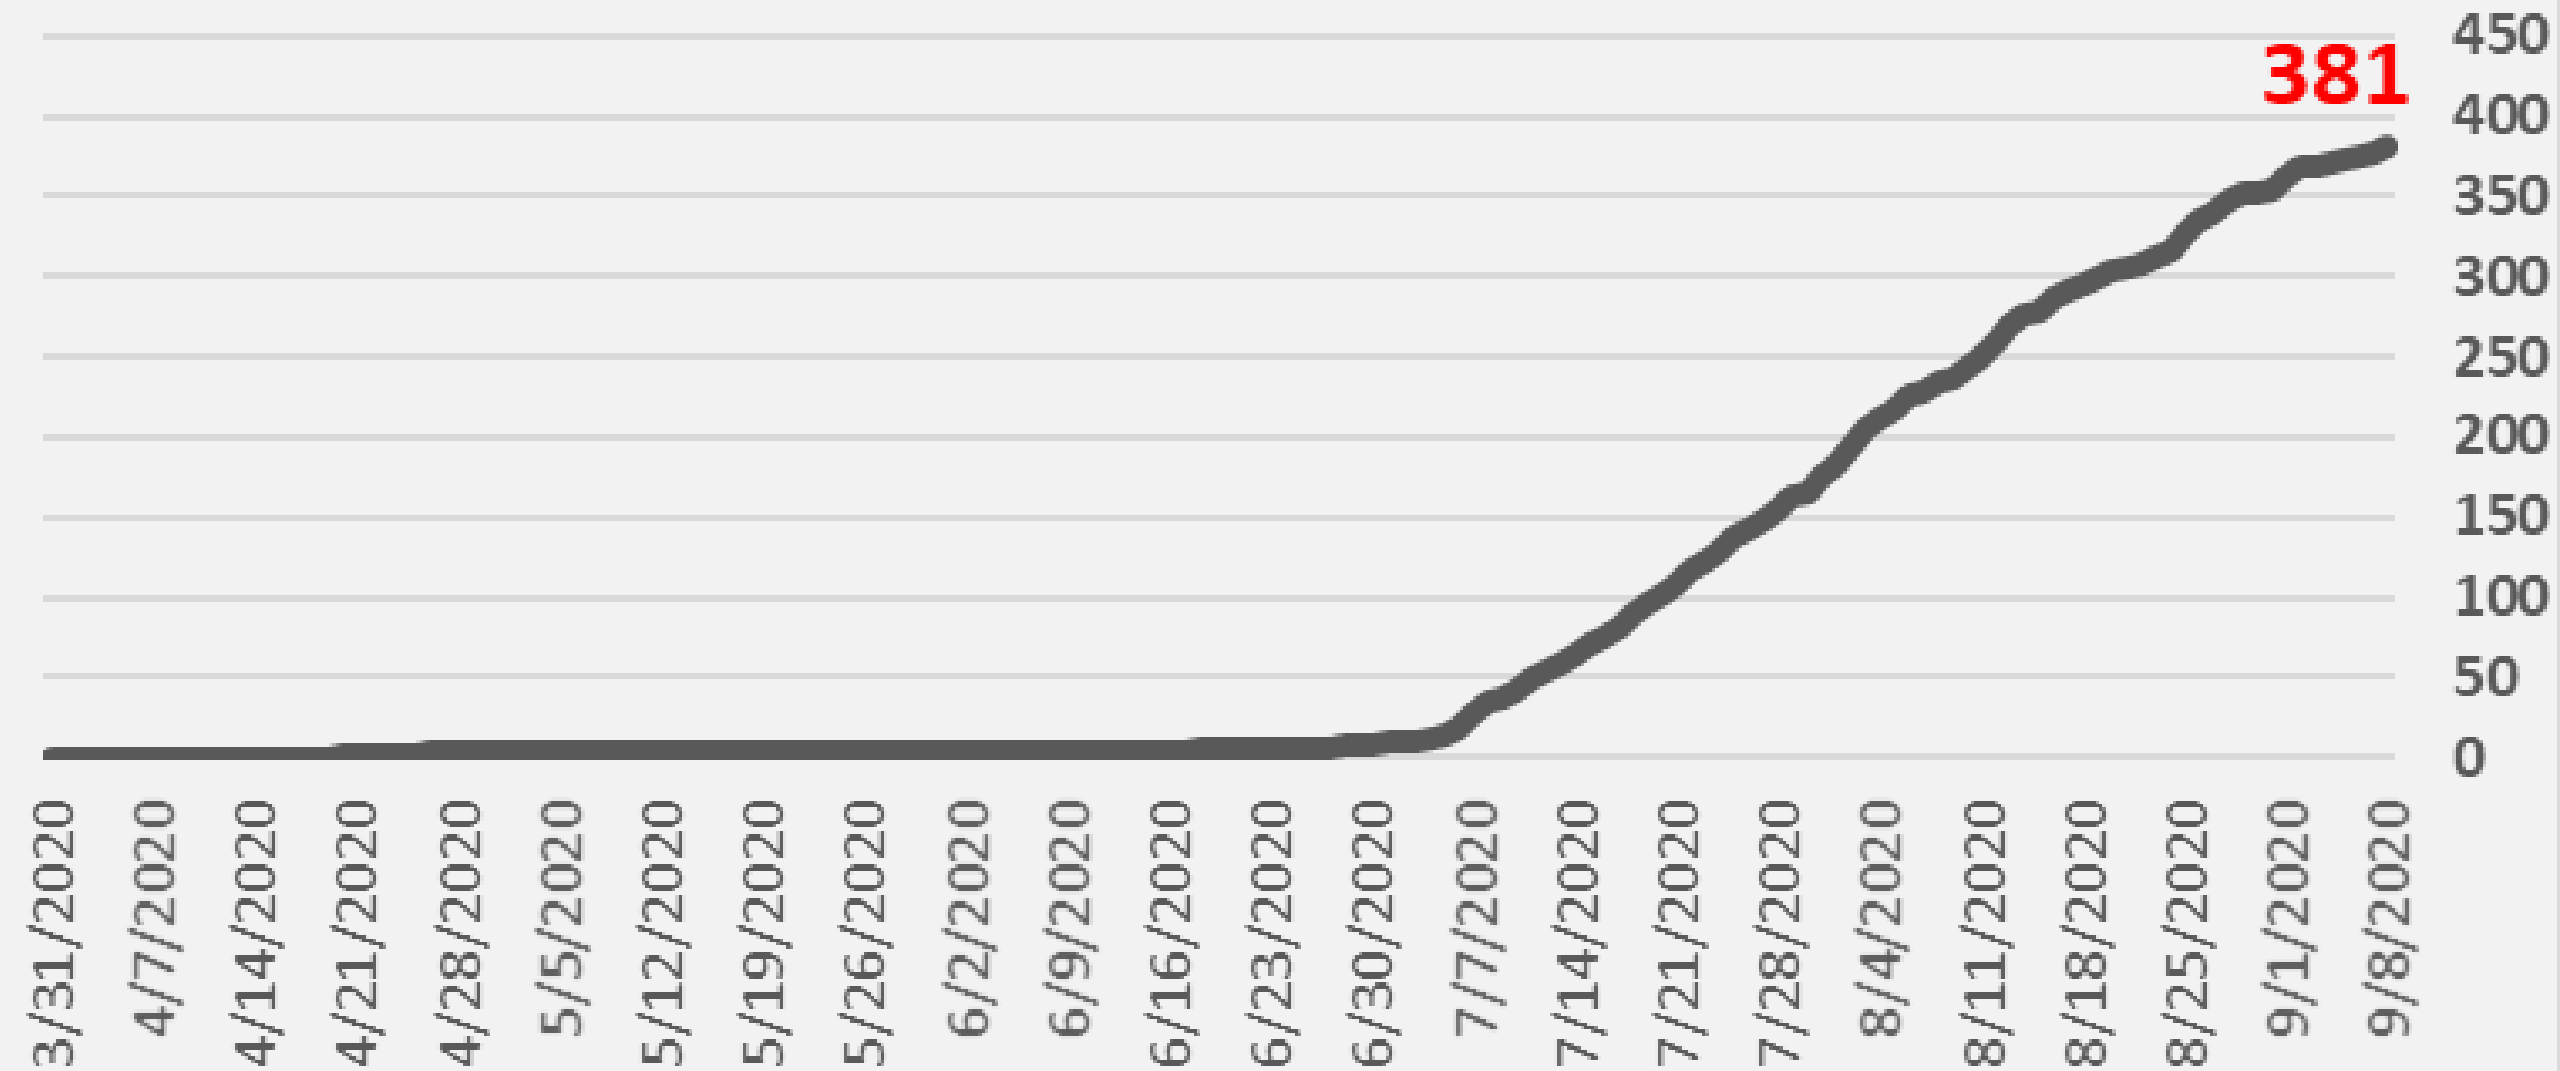

Nueces County Daily COVID-19 Cases

Nueces County Daily COVID-19 Cases

■ Health District Daily Numbers
■ State Database Received Numbers

Nueces County Daily COVID-19 Cases

Nueces County COVID-19 Cases September 8, 2020

Corpus Christi Hospitals

Daily COVID-19 Hospitalized Patients

Corpus Christi Hospitals Daily COVID-19 ICU Patients

Nueces County Total COVID-19 Deaths

Nueces County Daily COVID-19 Cases