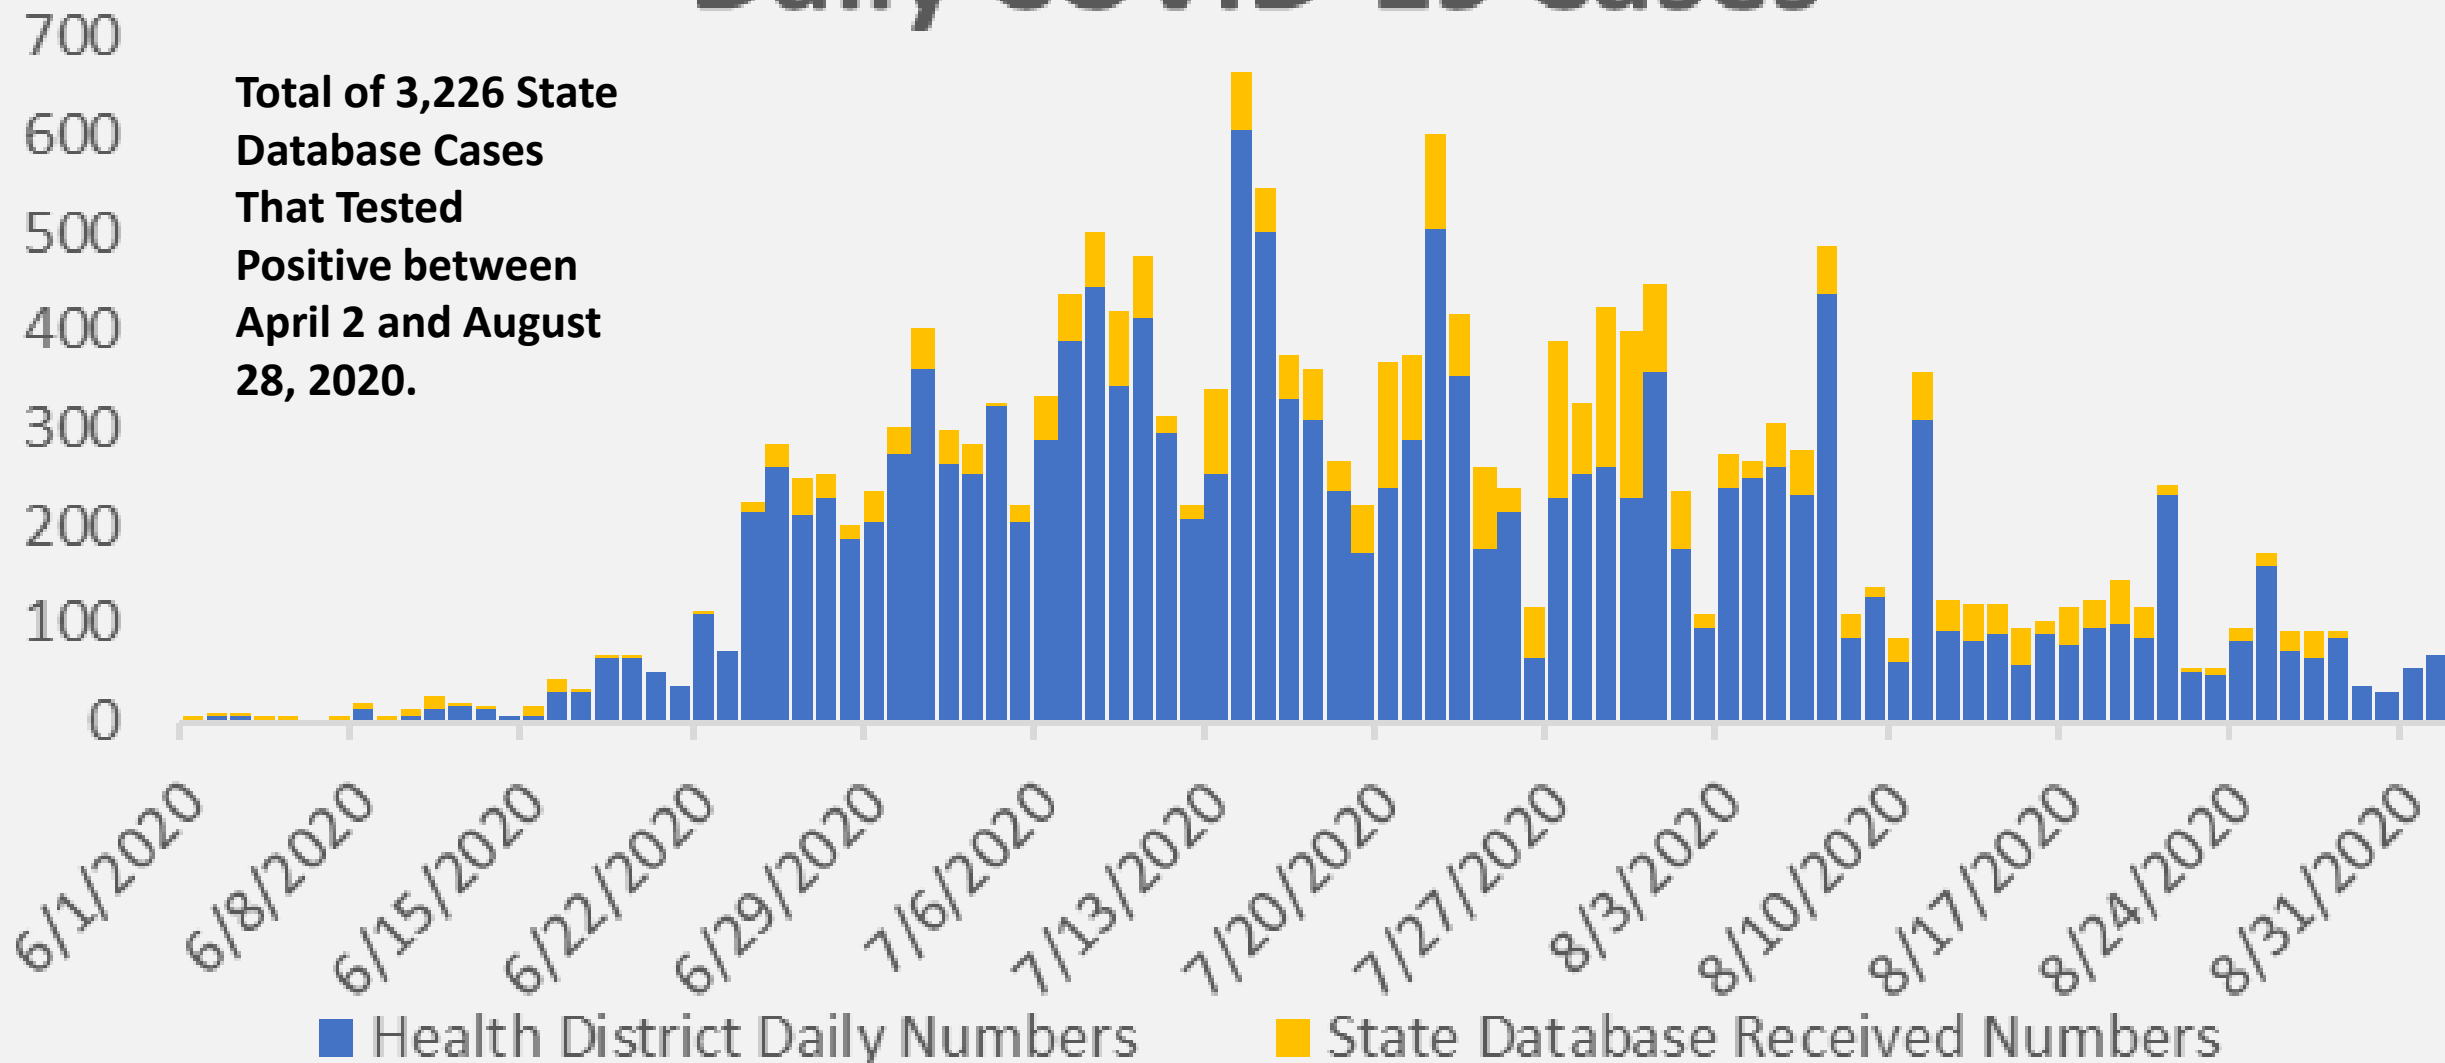

Nueces County Daily COVID-19 Cases

Includes 269 cases from the Coastal Bend Detention Center on August 21, 22, and 25, 2020.

Includes 269 cases from the Coastal Bend Detention Center on August 21, 22, and 25, 2020.

Nueces County Daily COVID-19 Cases

■ Health District Daily Numbers
■ State Database Received Numbers

Nueces County Daily COVID-19 Cases

Nueces County COVID-19 Cases September 1, 2020

Includes 269 cases from the Coastal Bend Detention Center on August 21, 22, and 25, 2020.

Corpus Christi Hospitals

Daily COVID-19 Hospitalized Patients

Corpus Christi Hospitals Daily COVID-19 ICU Patients

Nueces County Total COVID-19 Deaths

Nueces County Daily COVID-19 Cases