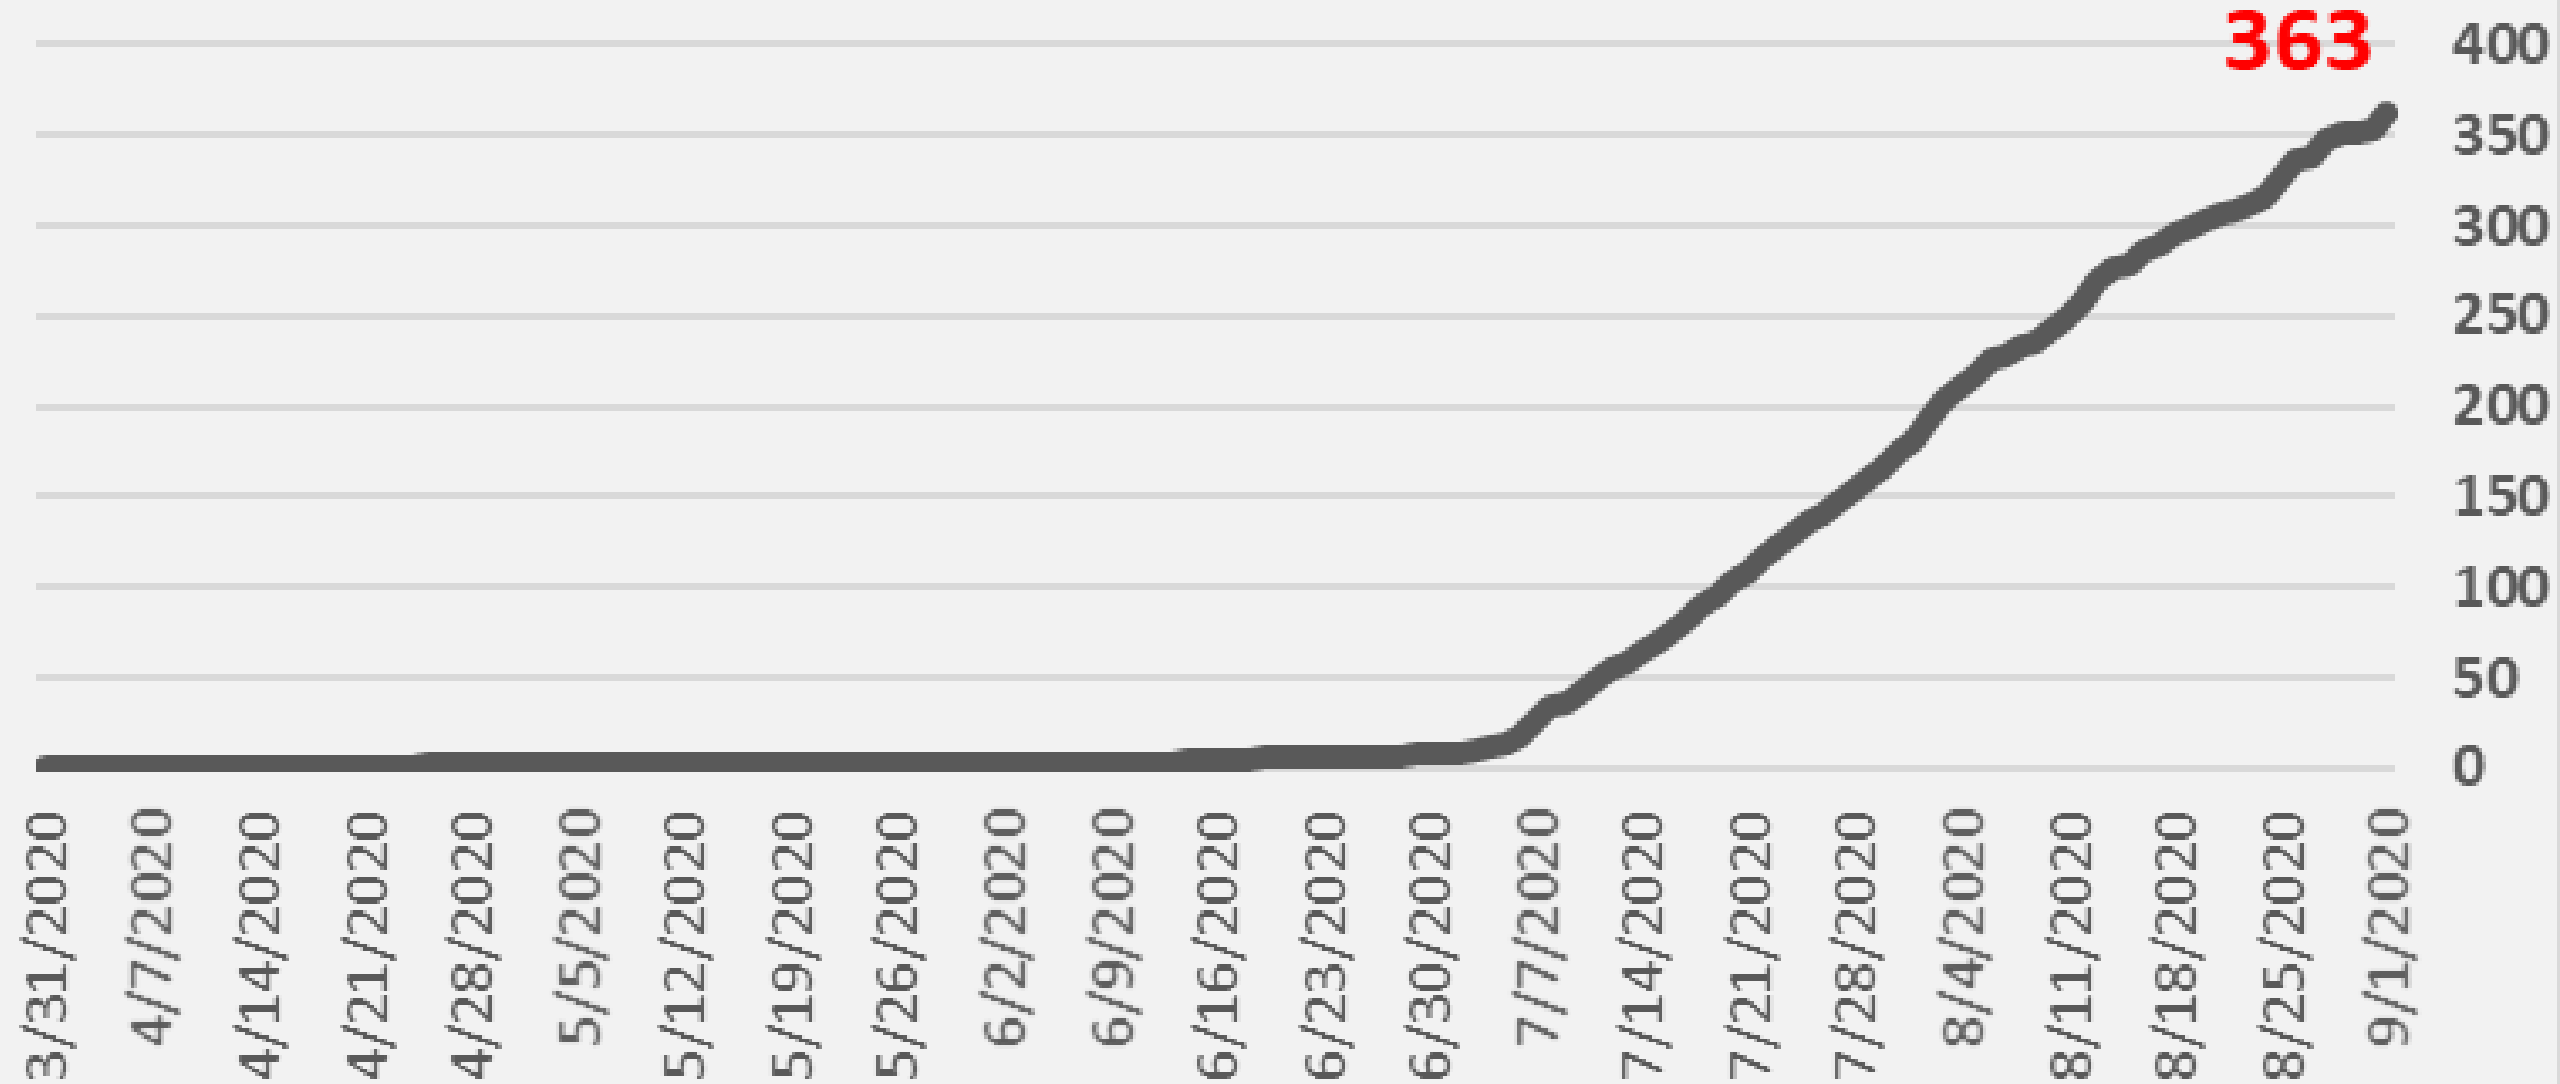

Nueces County Total COVID-19 Deaths