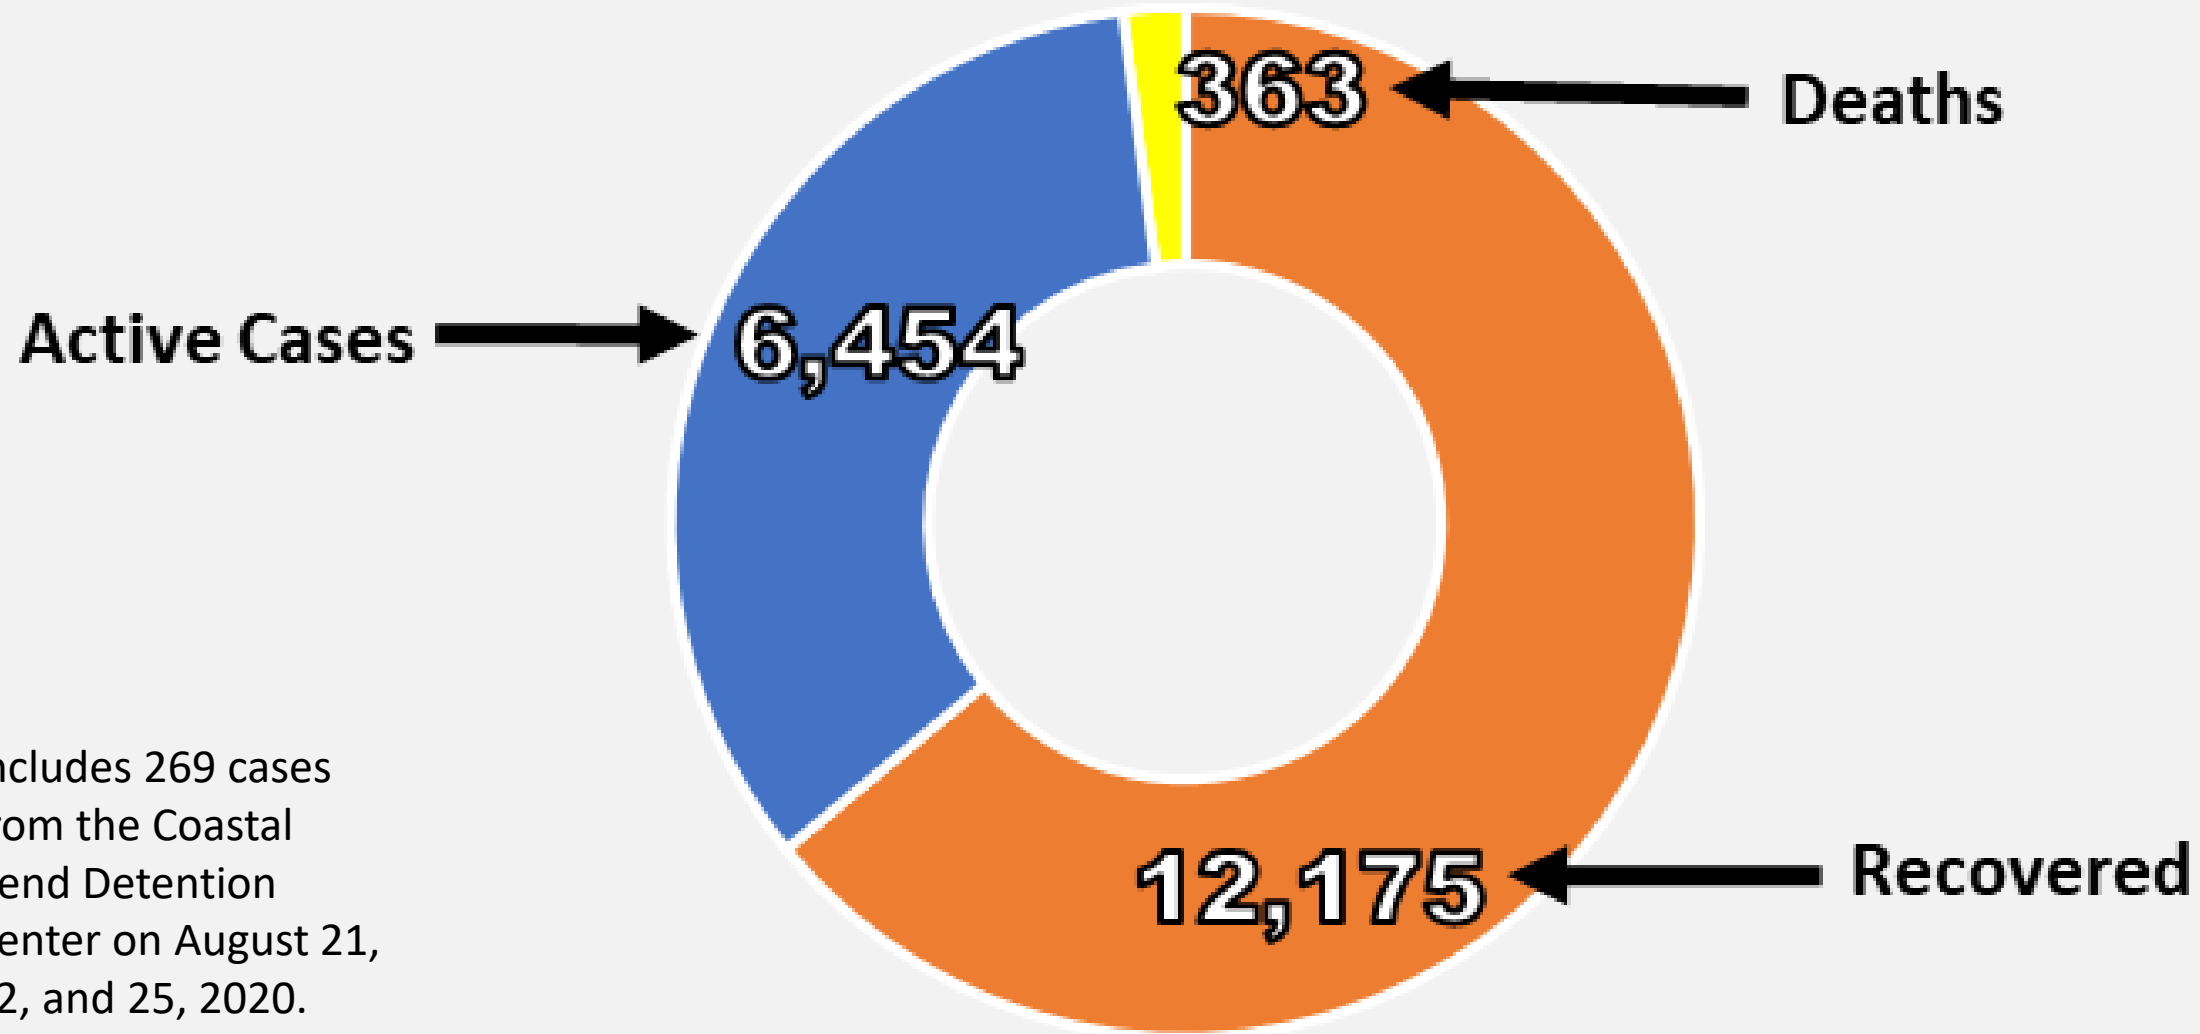

Nueces County Daily COVID-19 Cases

Includes 269 cases from the Coastal Bend Detention Center on August 21, 22, and 25, 2020.

Includes 269 cases from the Coastal Bend Detention Center on August 21, 22, and 25, 2020.

Nueces County Daily COVID-19 Cases

■ Health District Daily Numbers
■ State Database Received Numbers

Nueces County Daily COVID-19 Cases

Nueces County COVID-19 Cases September 1, 2020

Includes 269 cases from the Coastal Bend Detention Center on August 21, 22, and 25, 2020.