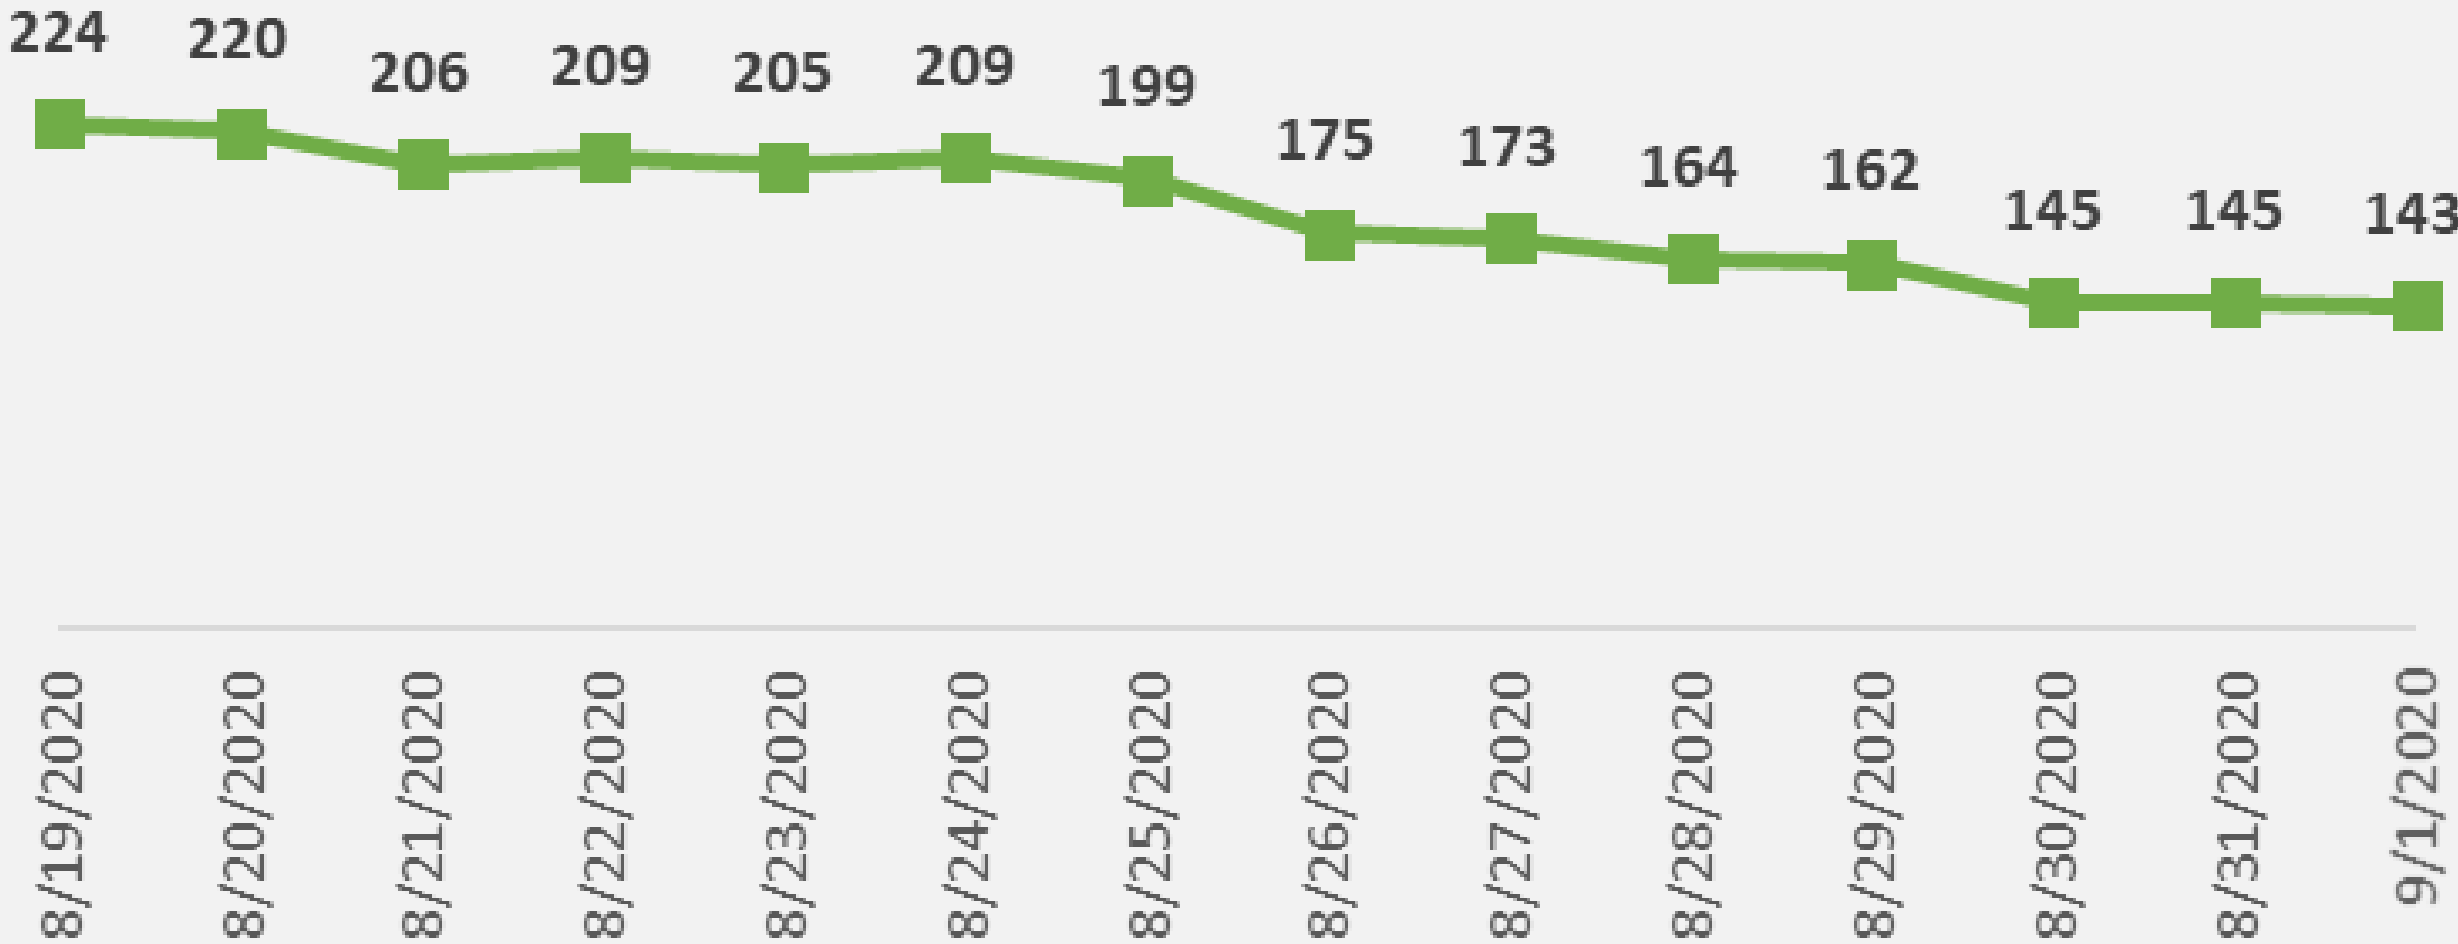

Corpus Christi Hospitals

Daily COVID-19 Hospitalized Patients