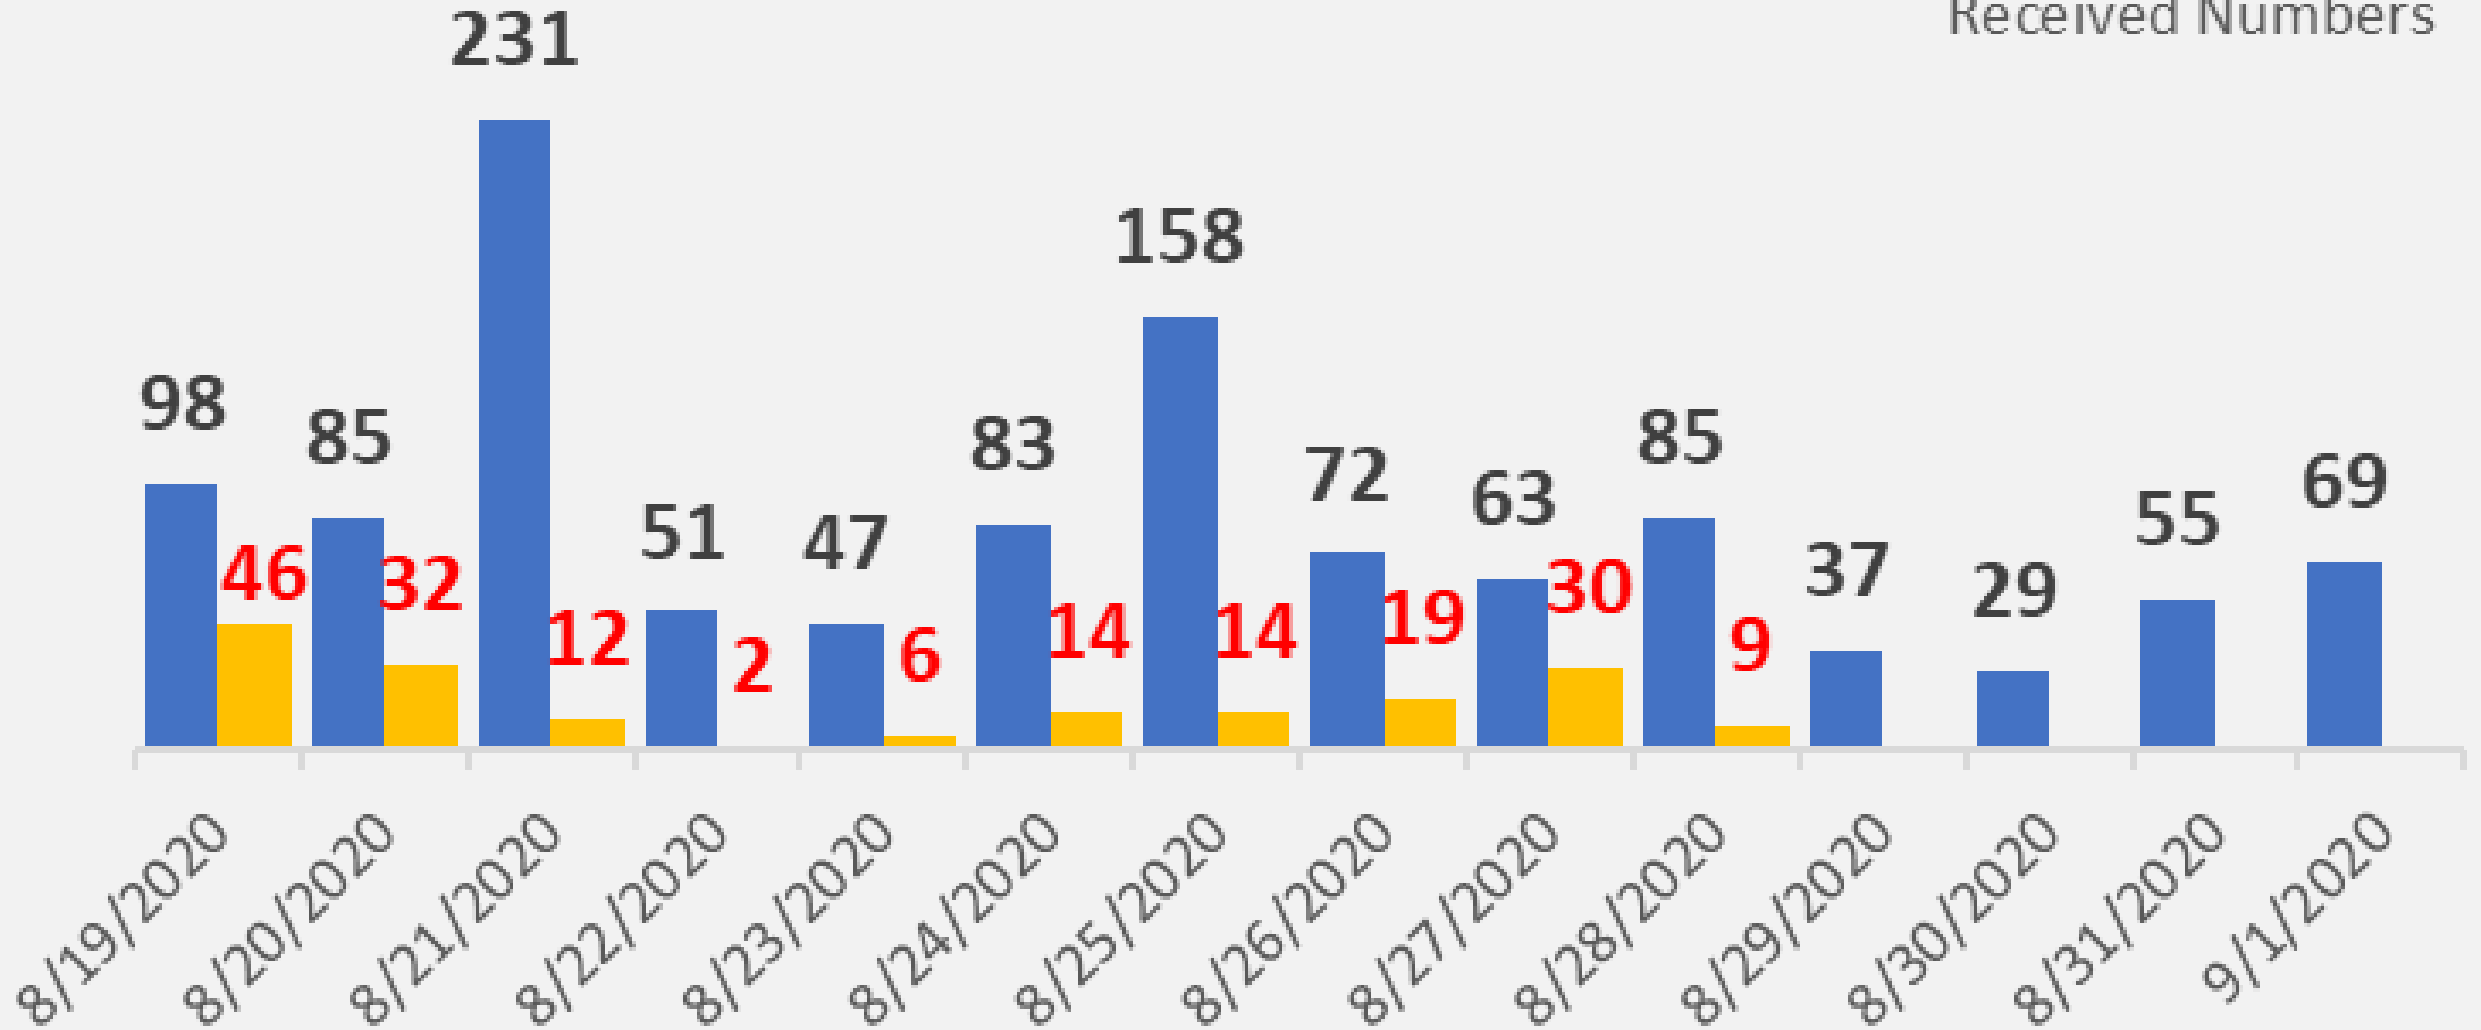

Nueces County Daily COVID-19 Cases

Includes 269 cases from the Coastal Bend Detention Center on August 21, 22, and 25, 2020.

Includes 269 cases from the Coastal Bend Detention Center on August 21, 22, and 25, 2020.

Nueces County Daily COVID-19 Cases

■ Health District Daily Numbers
■ State Database Received Numbers

Nueces County Daily COVID-19 Cases

Nueces County COVID-19 Cases September 1, 2020

Includes 269 cases from the Coastal Bend Detention Center on August 21, 22, and 25, 2020.