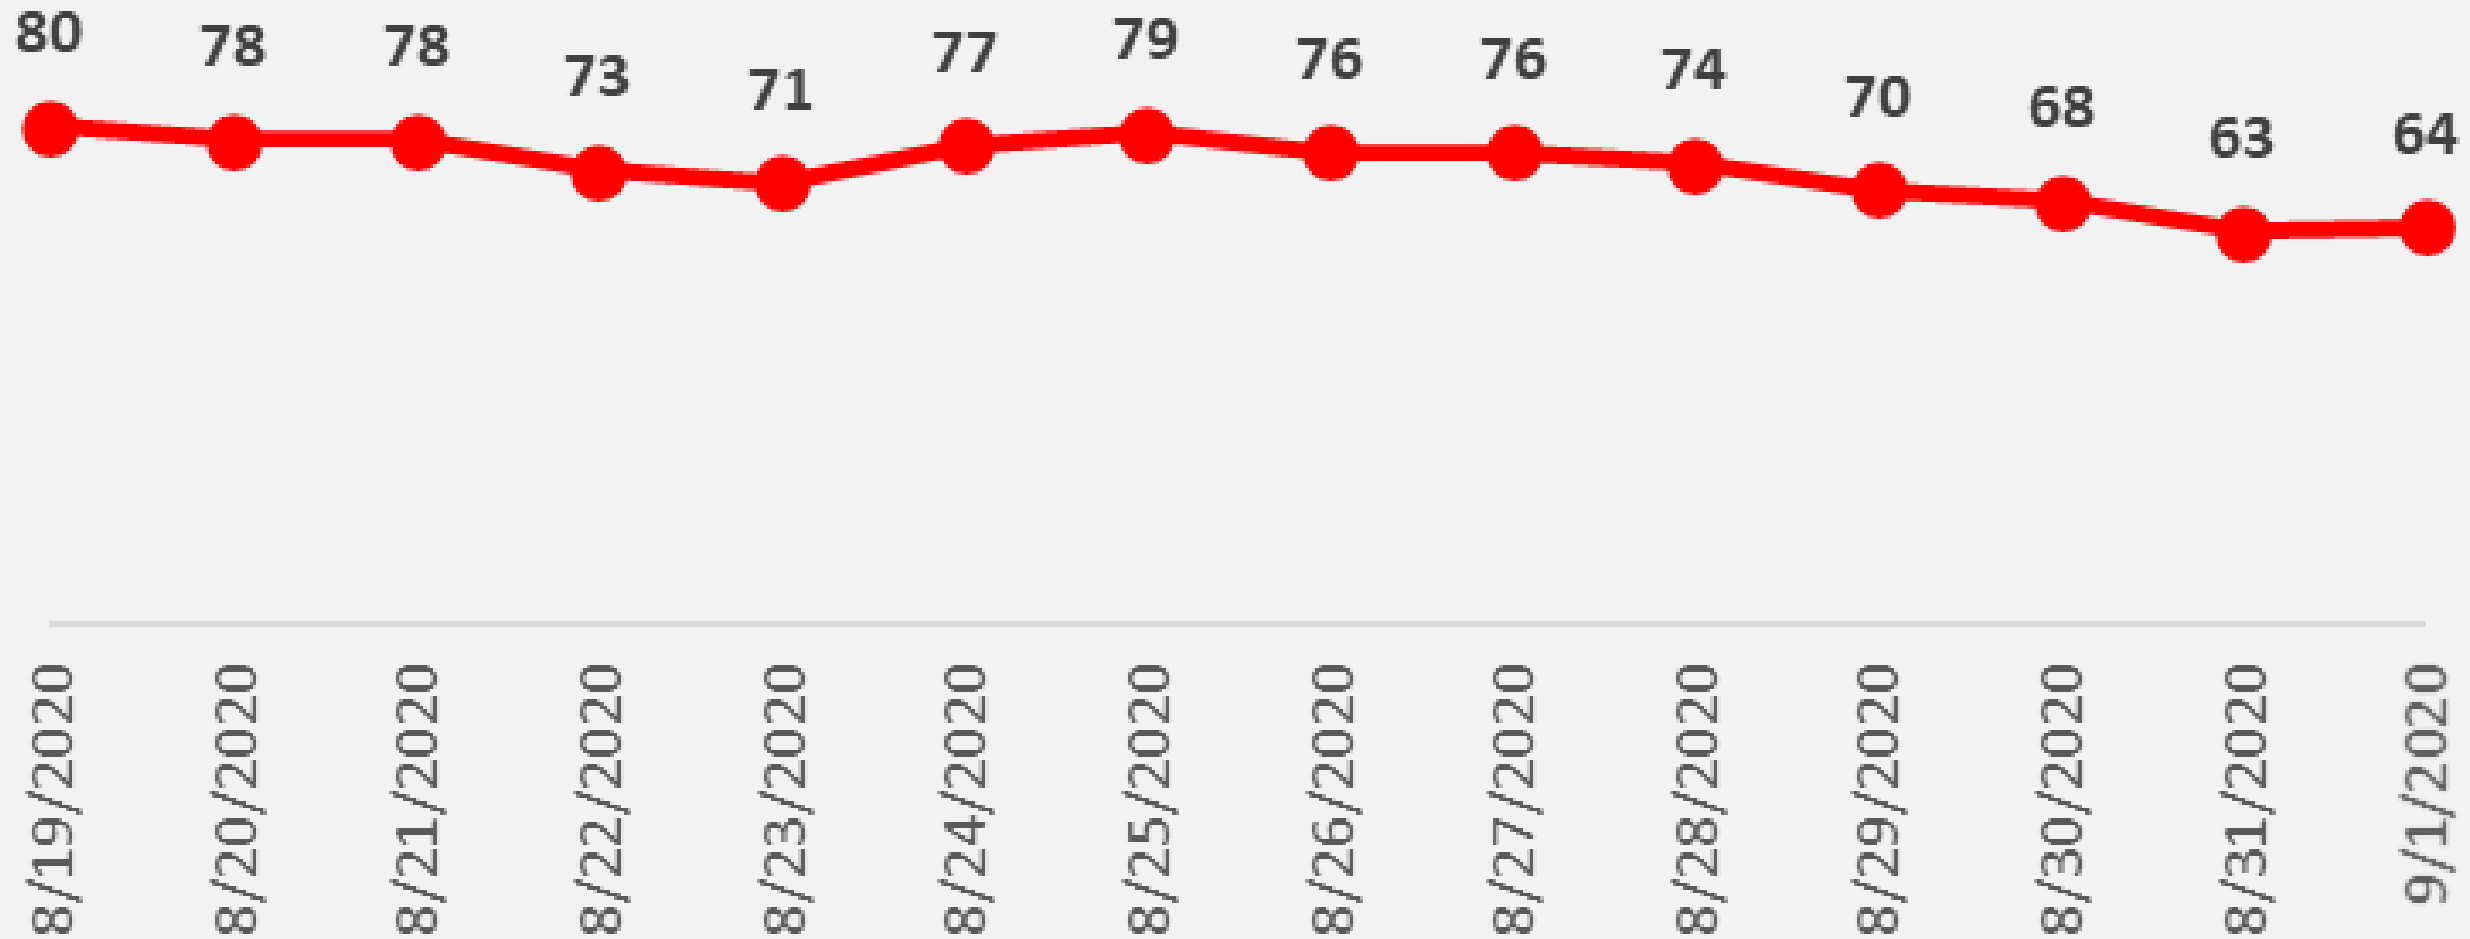

Corpus Christi Hospitals Daily COVID-19 ICU Patients