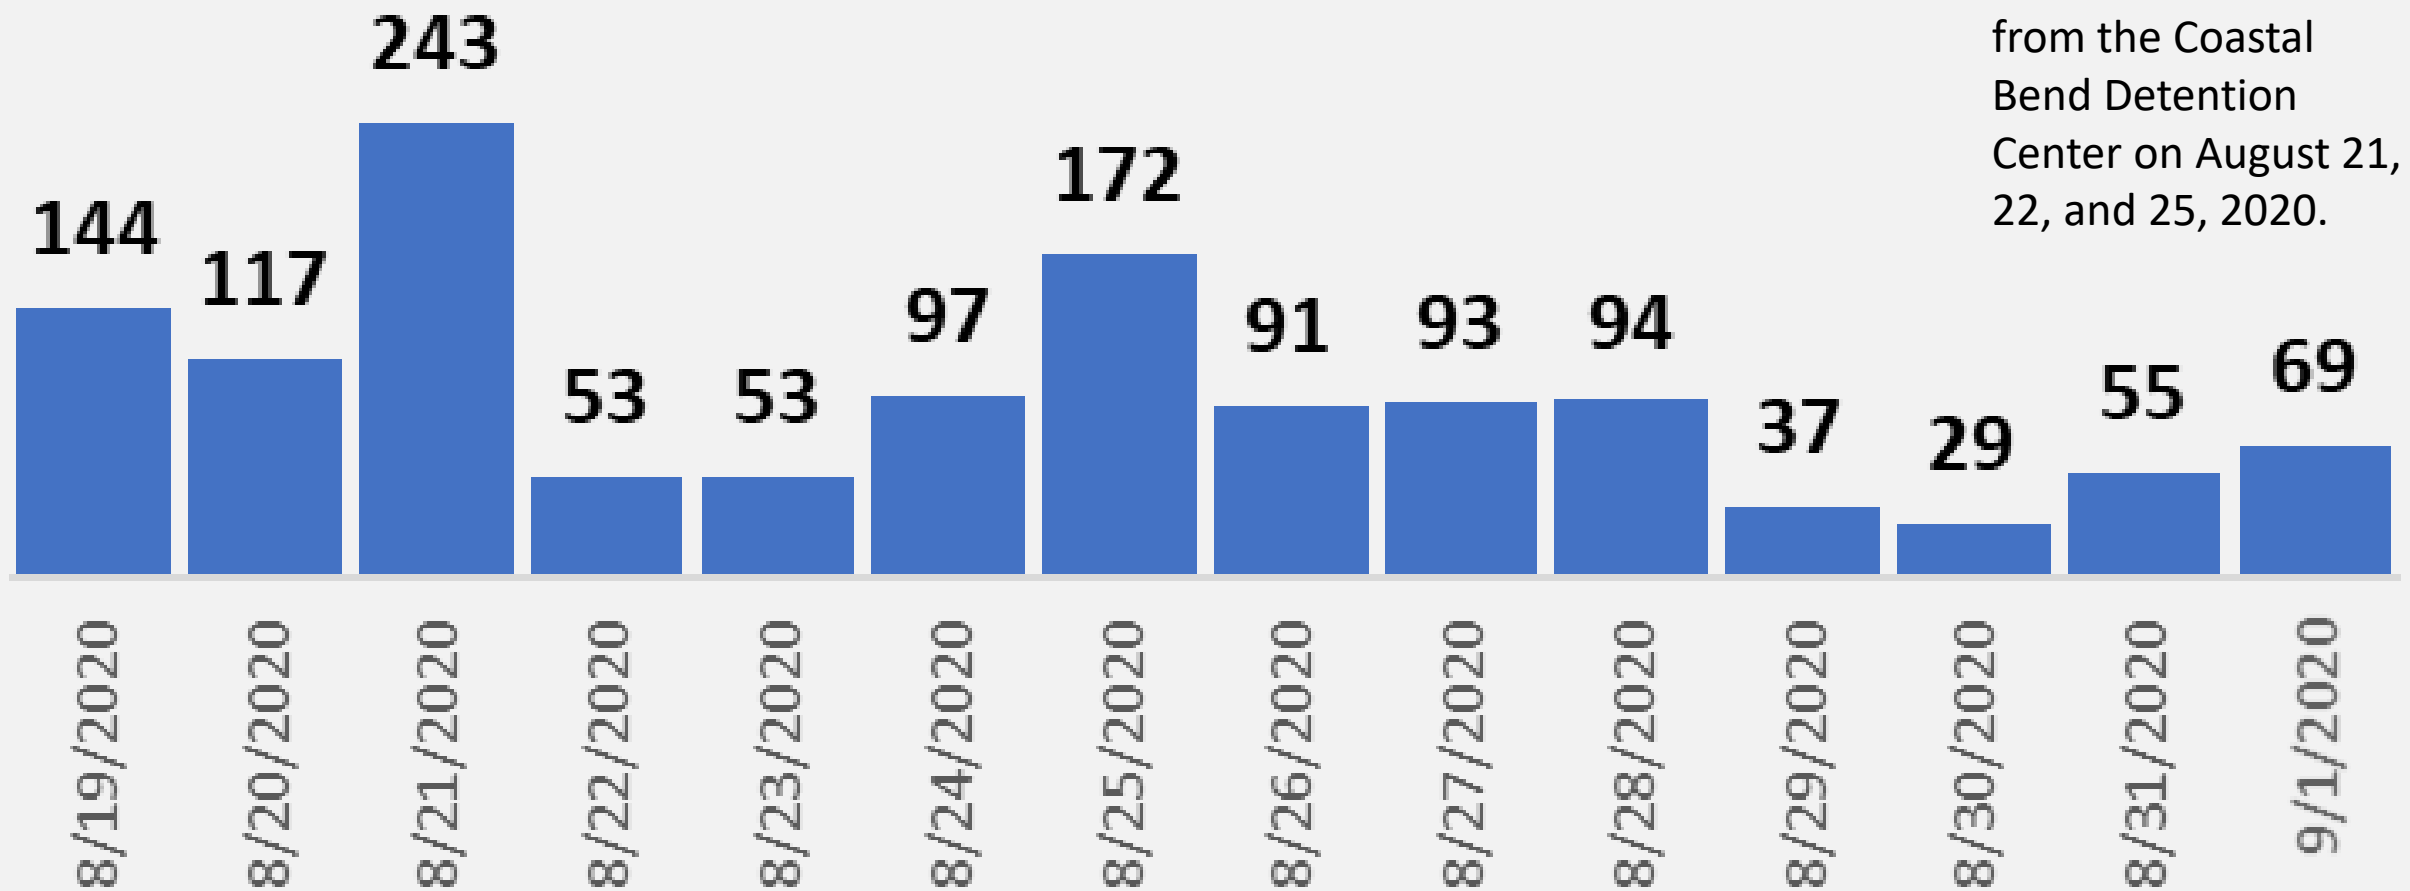

Nueces County Daily COVID-19 Cases

Includes 269 cases from the Coastal Bend Detention Center on August 21, 22, and 25, 2020.

Includes 269 cases from the Coastal Bend Detention Center on August 21, 22, and 25, 2020.

Nueces County Daily COVID-19 Cases

■ Health District Daily Numbers
■ State Database Received Numbers

Nueces County Daily COVID-19 Cases

Nueces County COVID-19 Cases September 1, 2020

Includes 269 cases from the Coastal Bend Detention Center on August 21, 22, and 25, 2020.