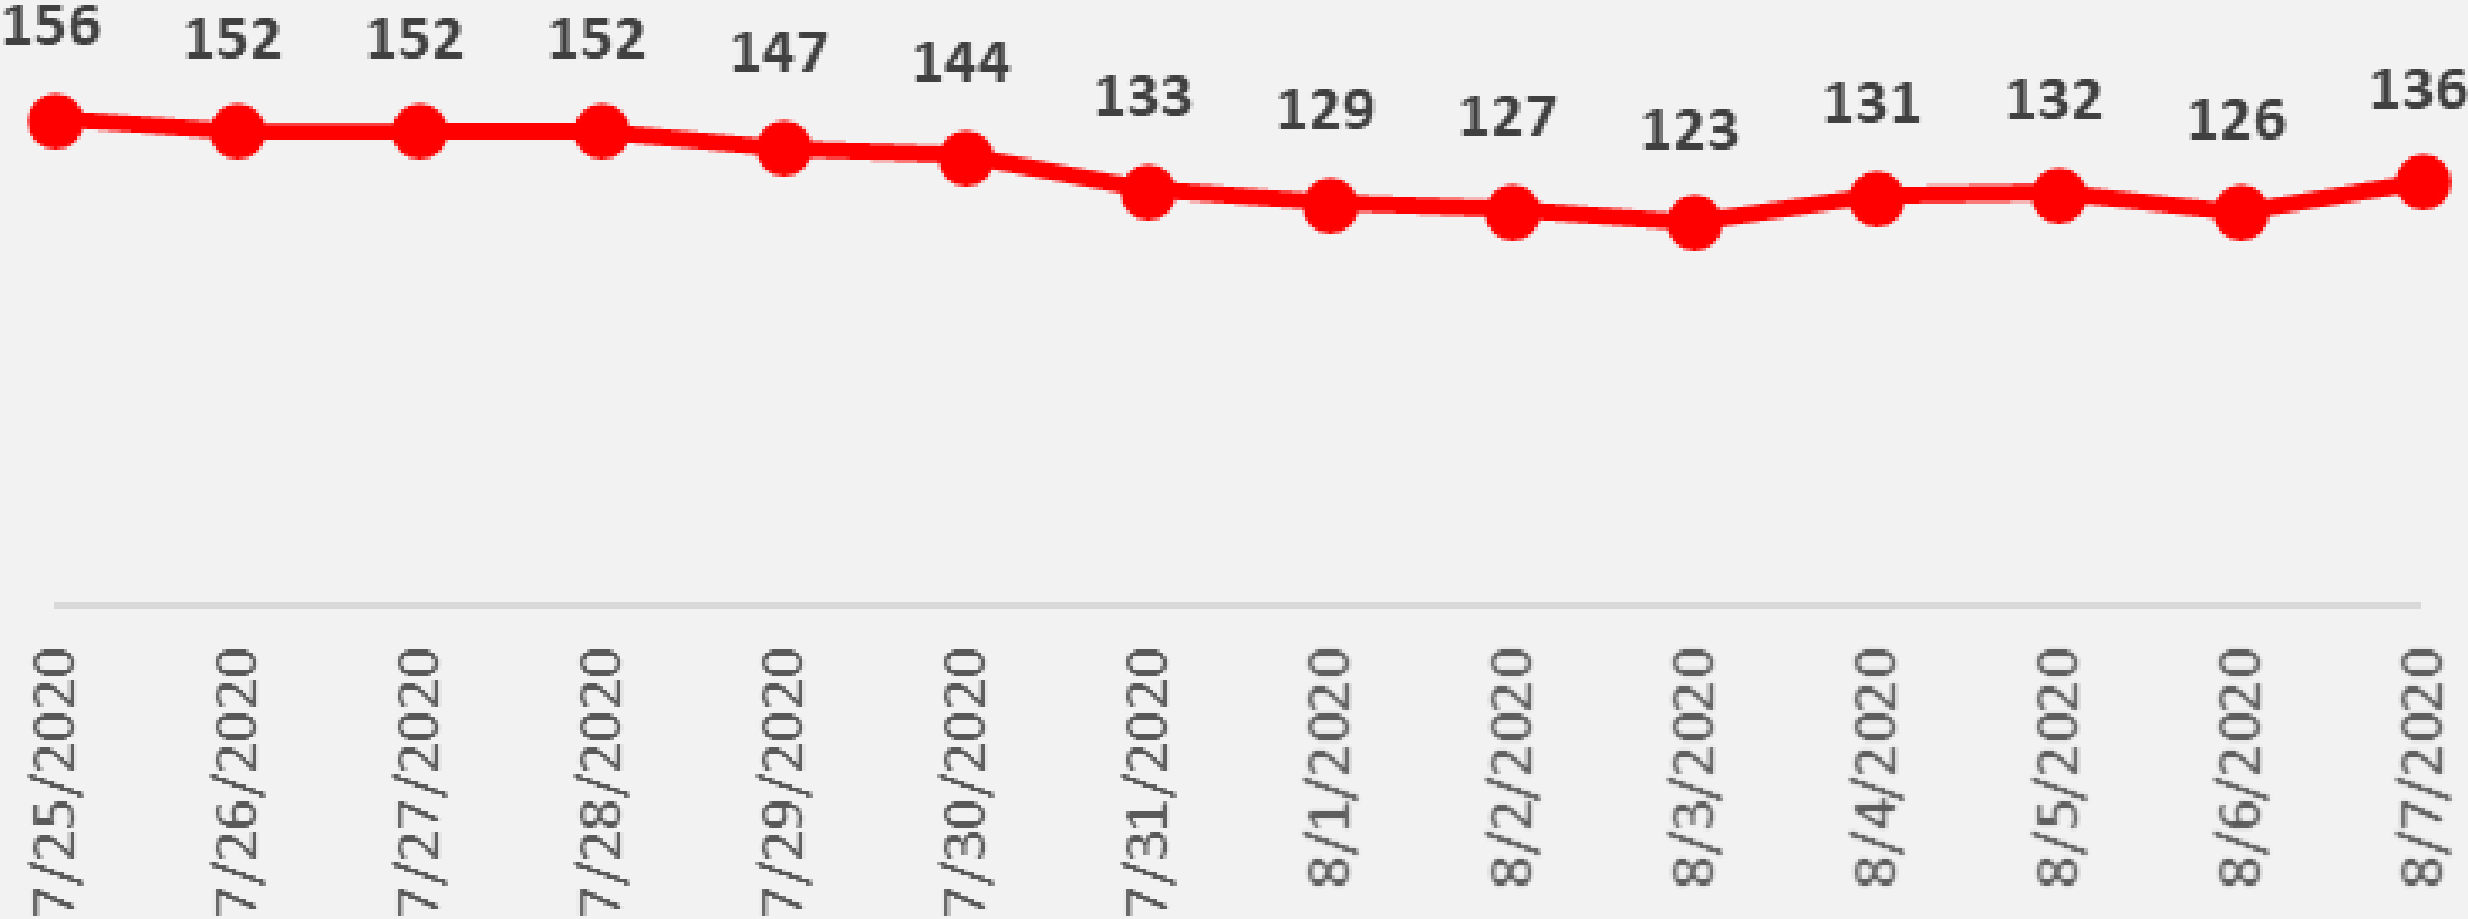

Corpus Christi Hospitals Daily COVID-19 ICU Patients