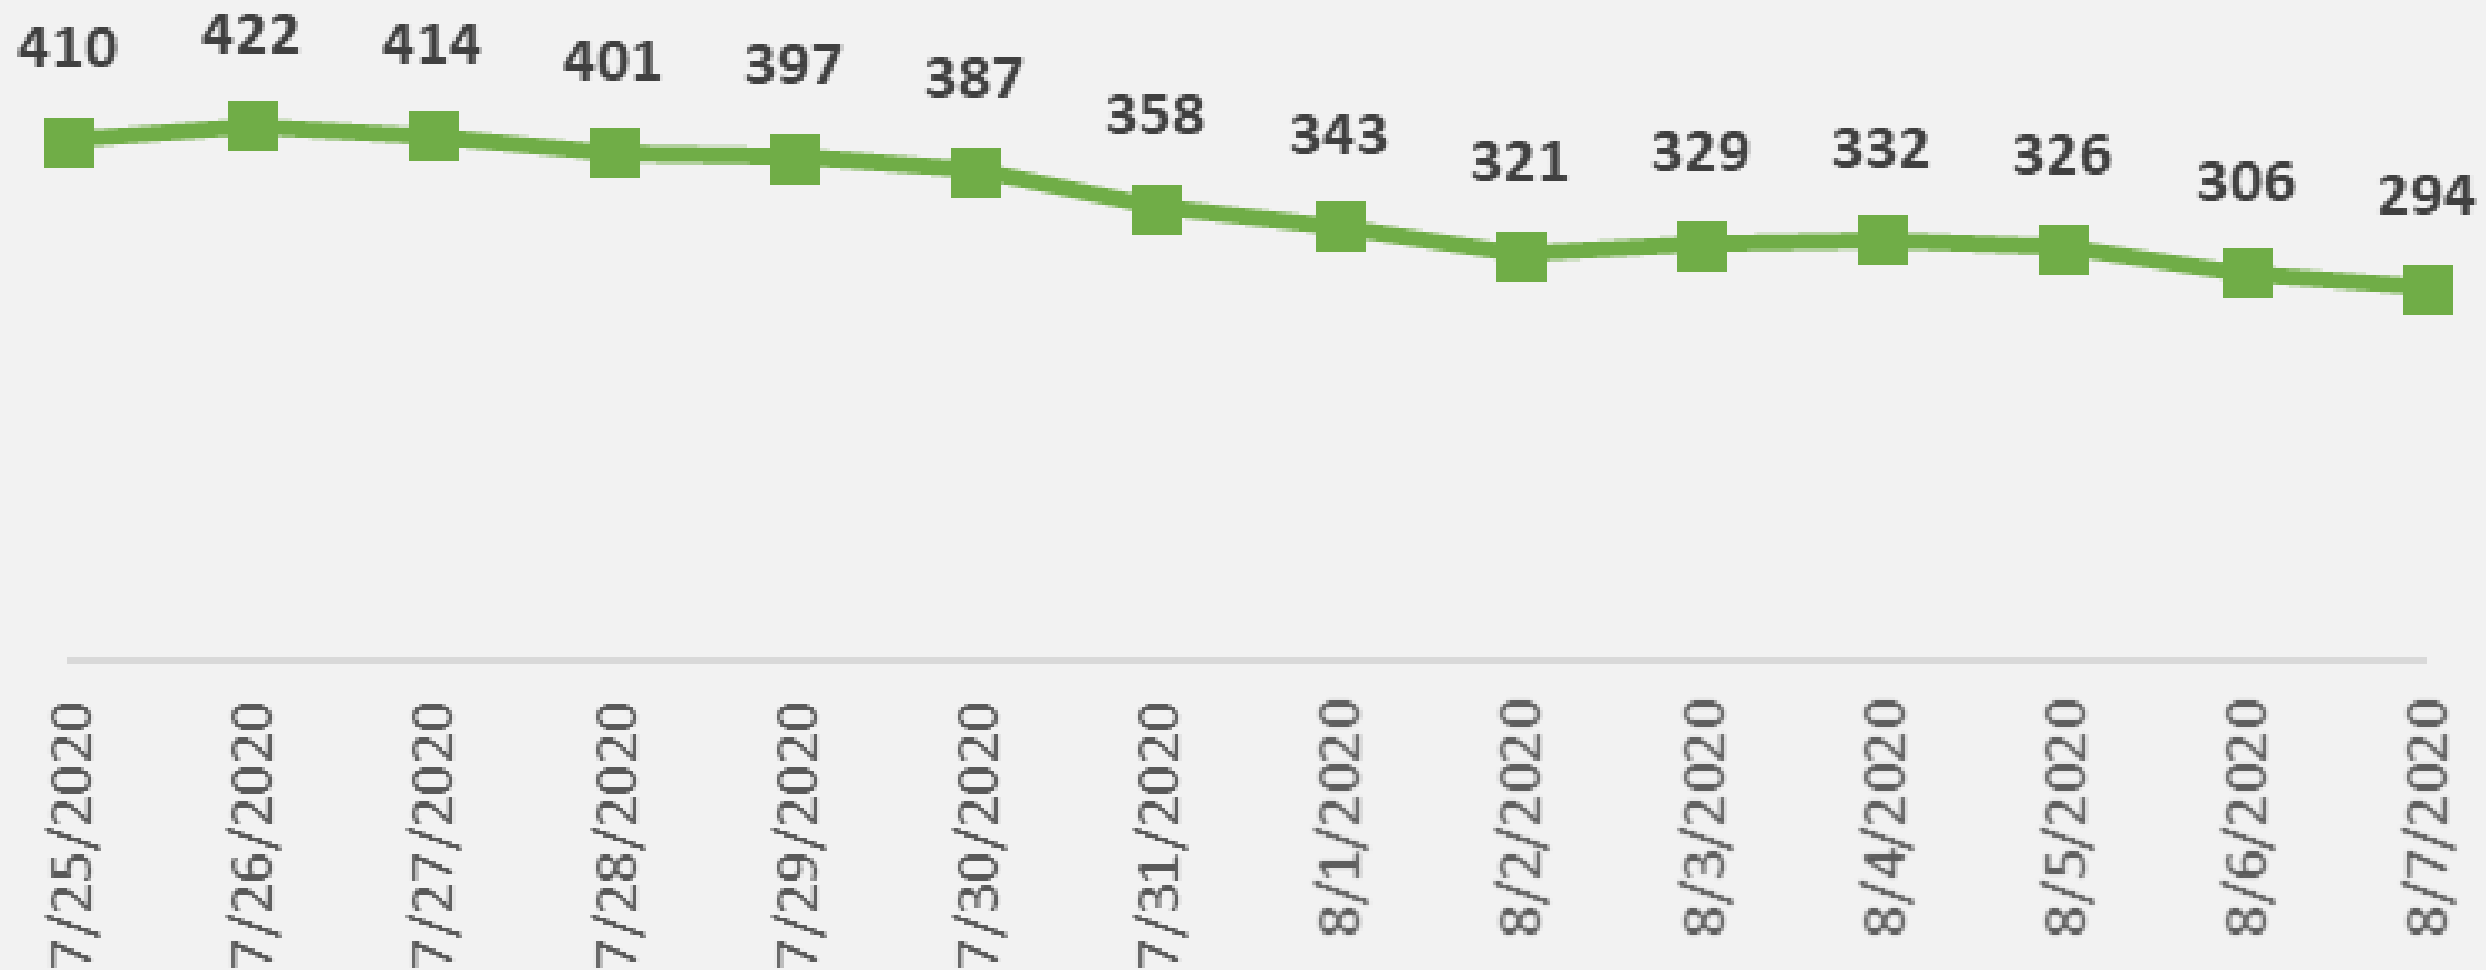

# Nueces County Daily COVID-19 Cases

# Nueces County COVID-19 Cases

## Daily COVID-19 Hospitalized Patients