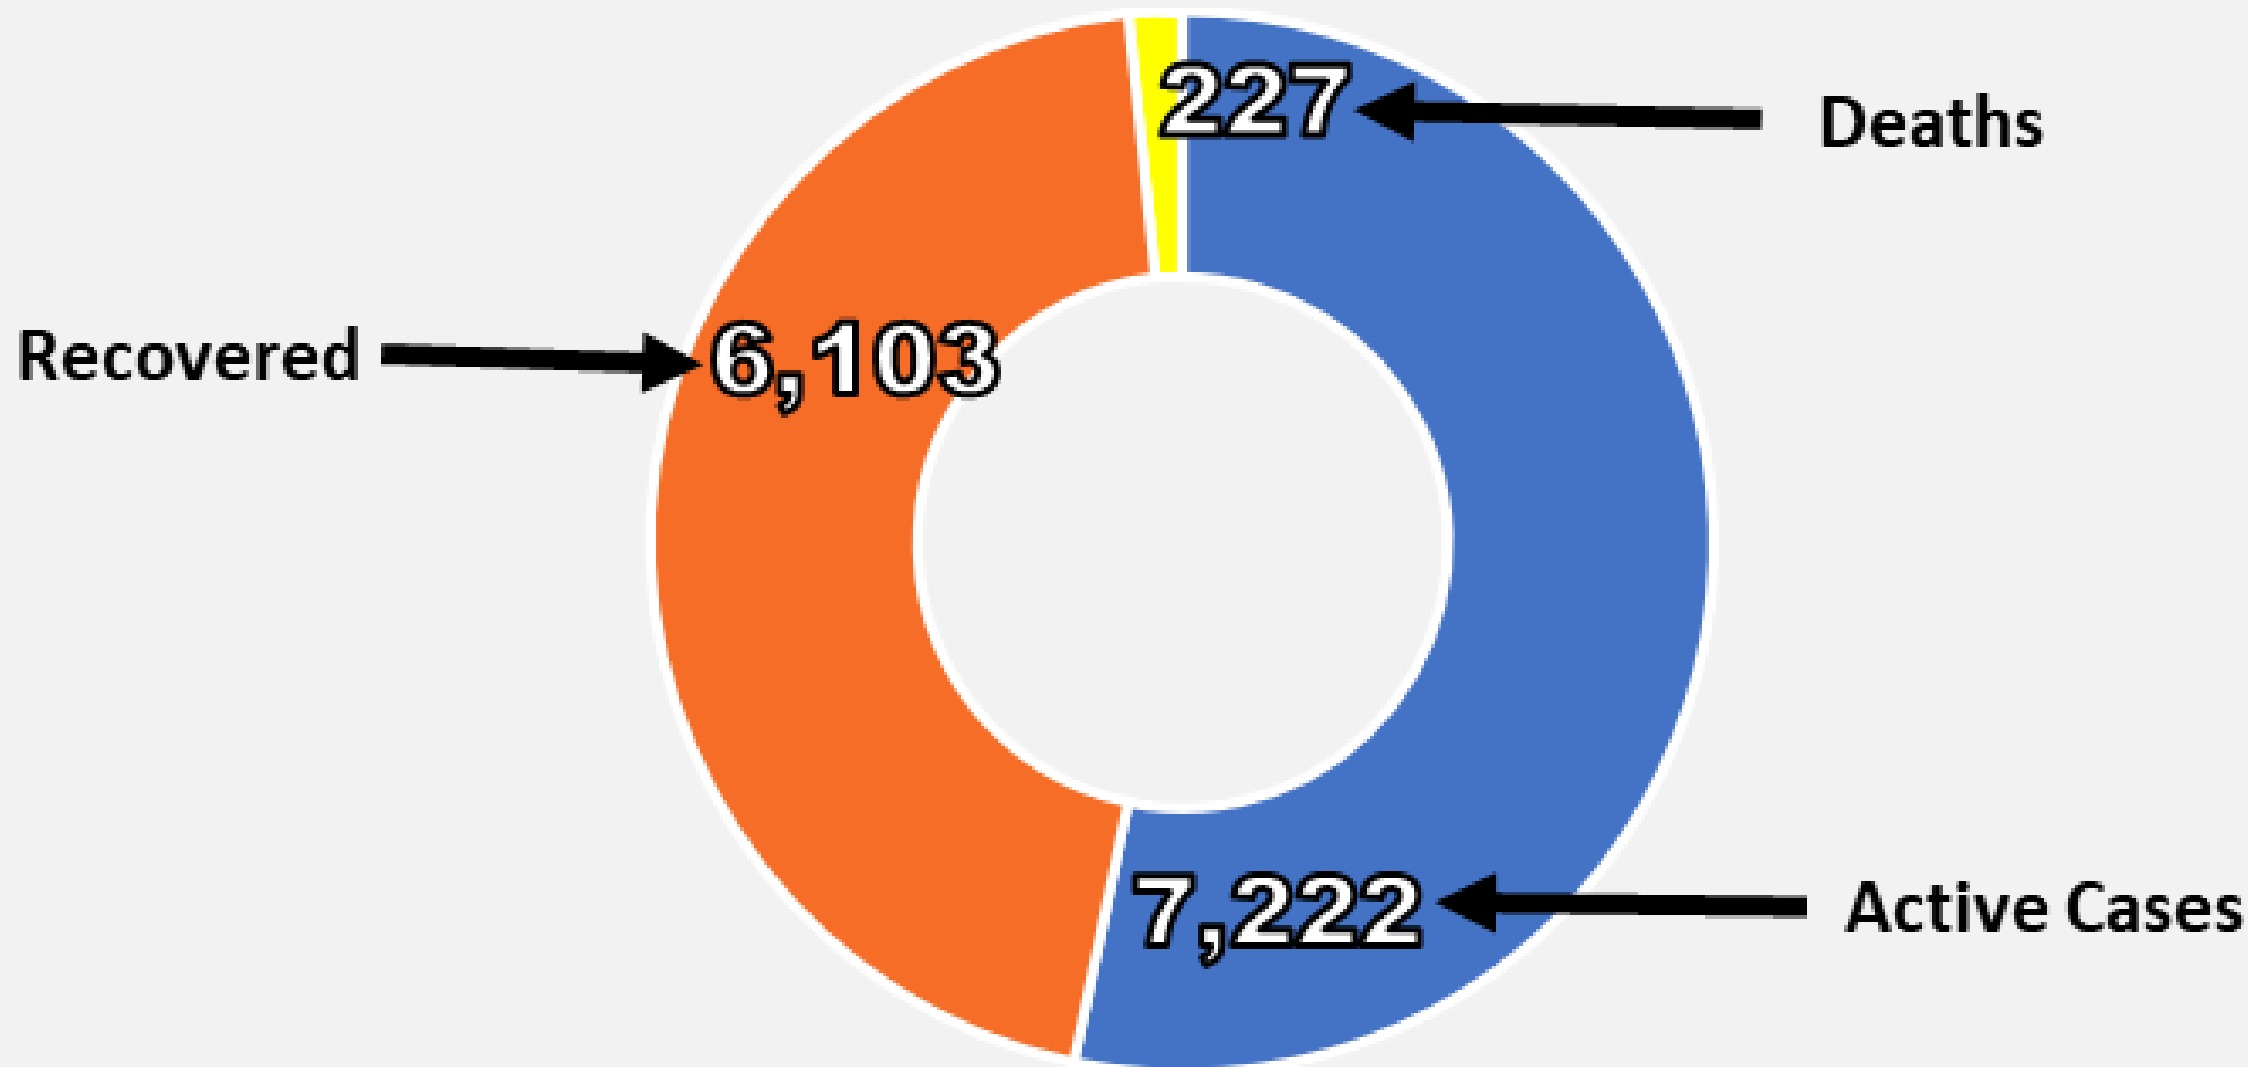

Nueces County Daily COVID-19 Cases

Nueces County COVID-19 Cases

August 6, 2020

Corpus Christi Hospitals

Daily COVID-19 Hospitalized Patients

Corpus Christi Hospitals Daily COVID-19 ICU Patients

Nueces County Total COVID-19 Deaths

Nueces County Daily COVID-19 Cases