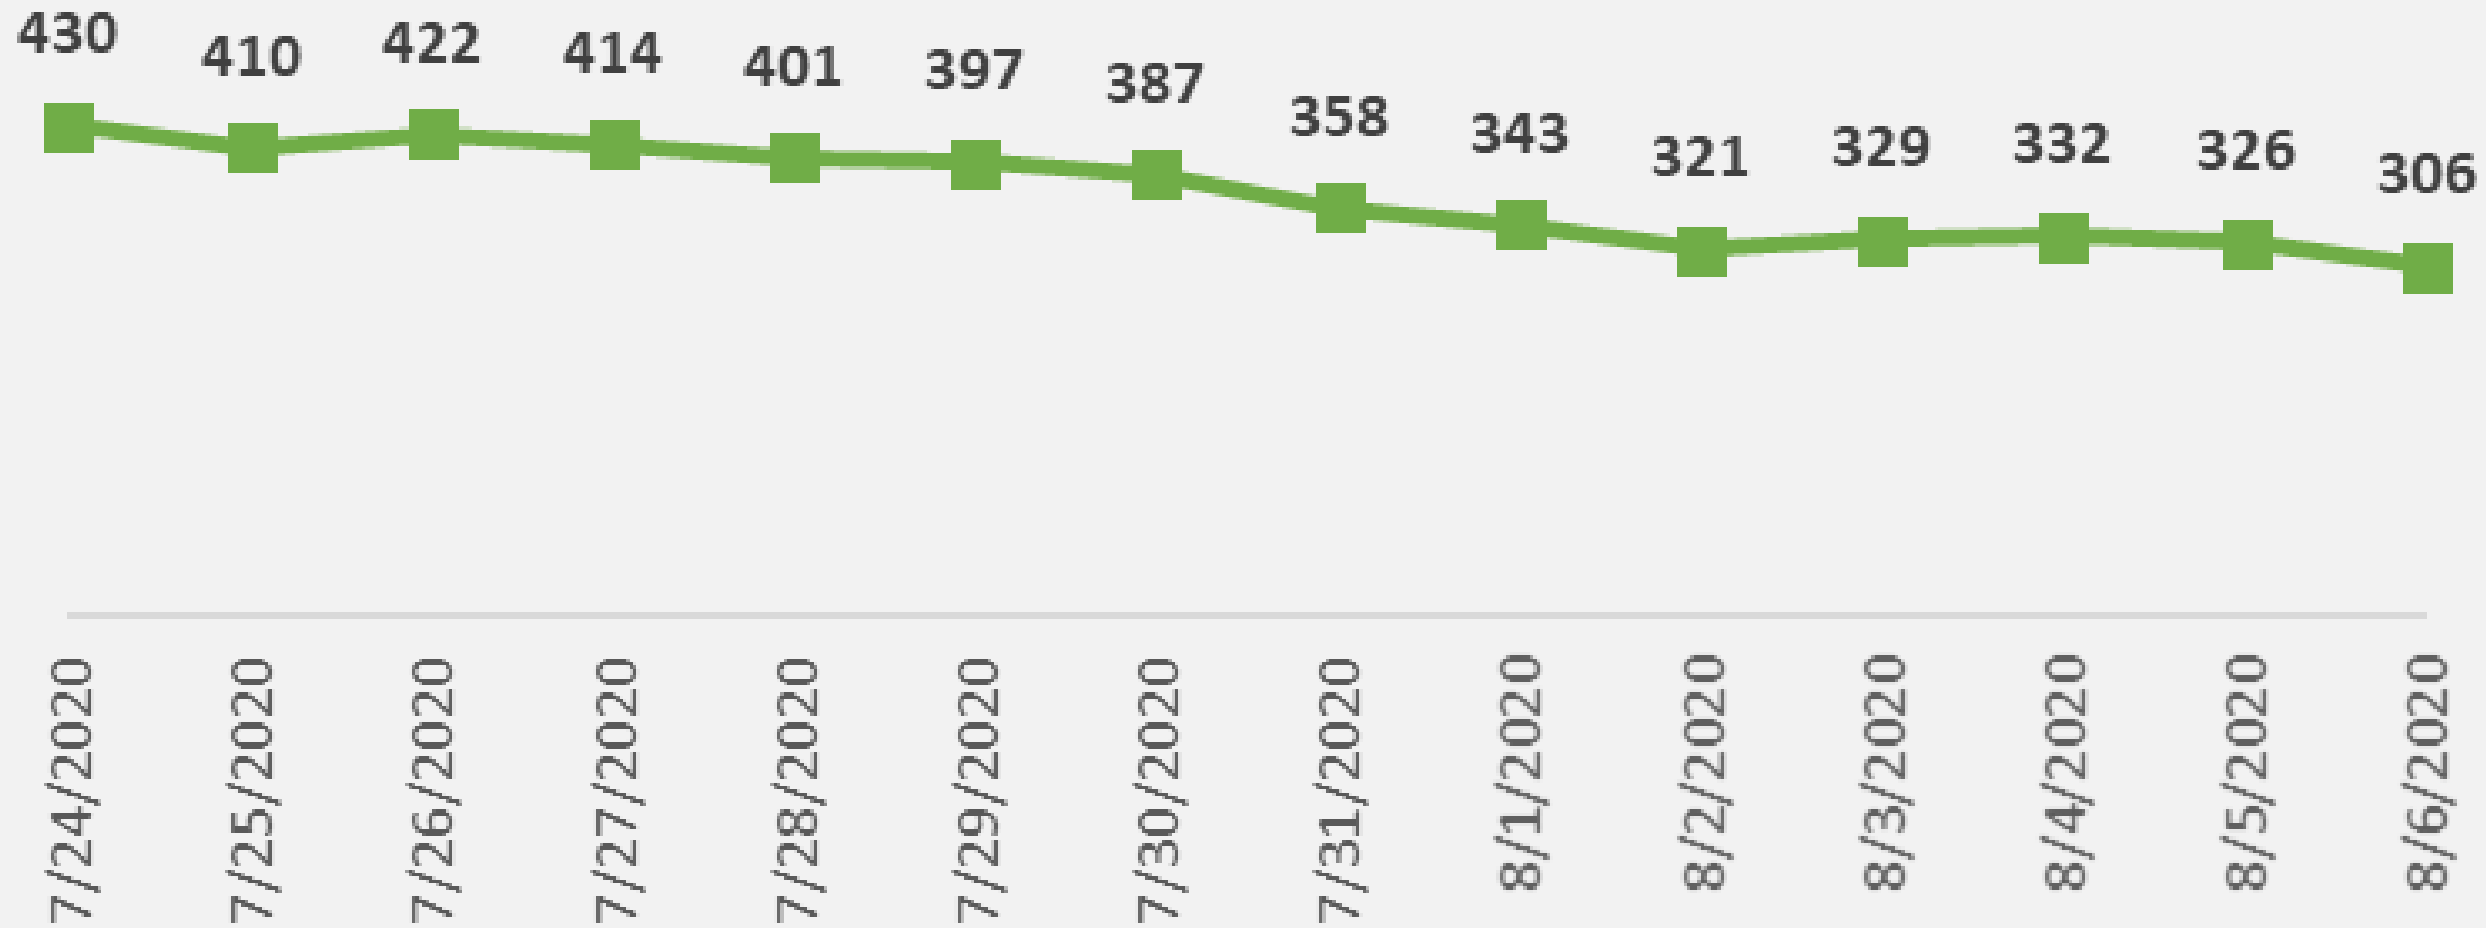

Nueces County Daily COVID-19 Cases

Nueces County COVID-19 Cases

August 6, 2020

Corpus Christi Hospitals

Daily COVID-19 Hospitalized Patients

Corpus Christi Hospitals Daily COVID-19 ICU Patients

Nueces County Total COVID-19 Deaths

Nueces County Daily COVID-19 Cases