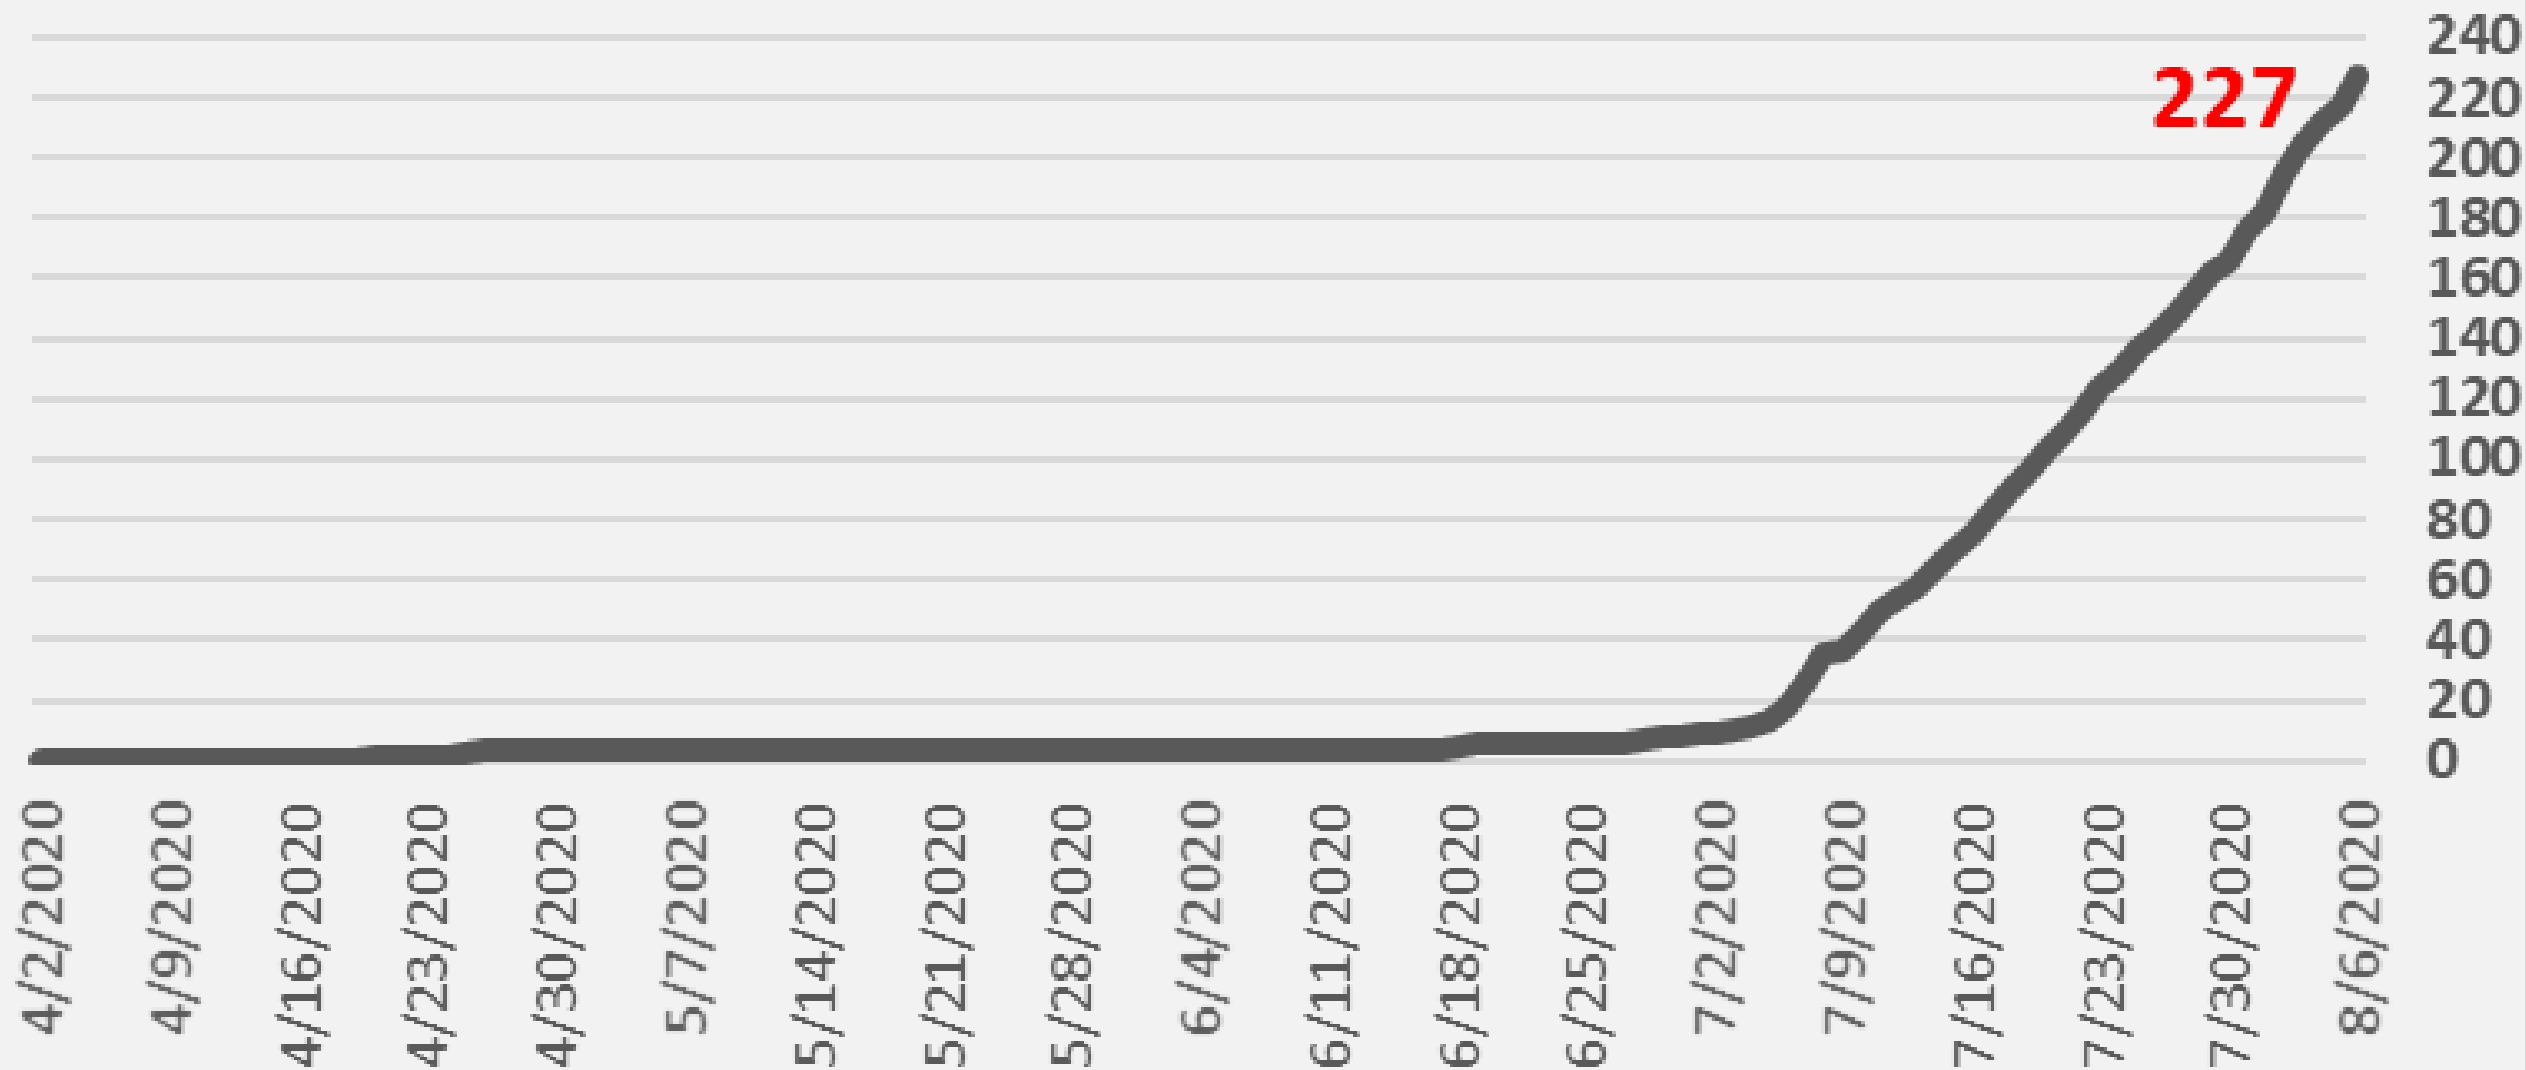

Nueces County Daily COVID-19 Cases

Nueces County COVID-19 Cases

August 6, 2020

Corpus Christi Hospitals

Daily COVID-19 Hospitalized Patients

Corpus Christi Hospitals Daily COVID-19 ICU Patients

Nueces County Total COVID-19 Deaths

Nueces County Daily COVID-19 Cases