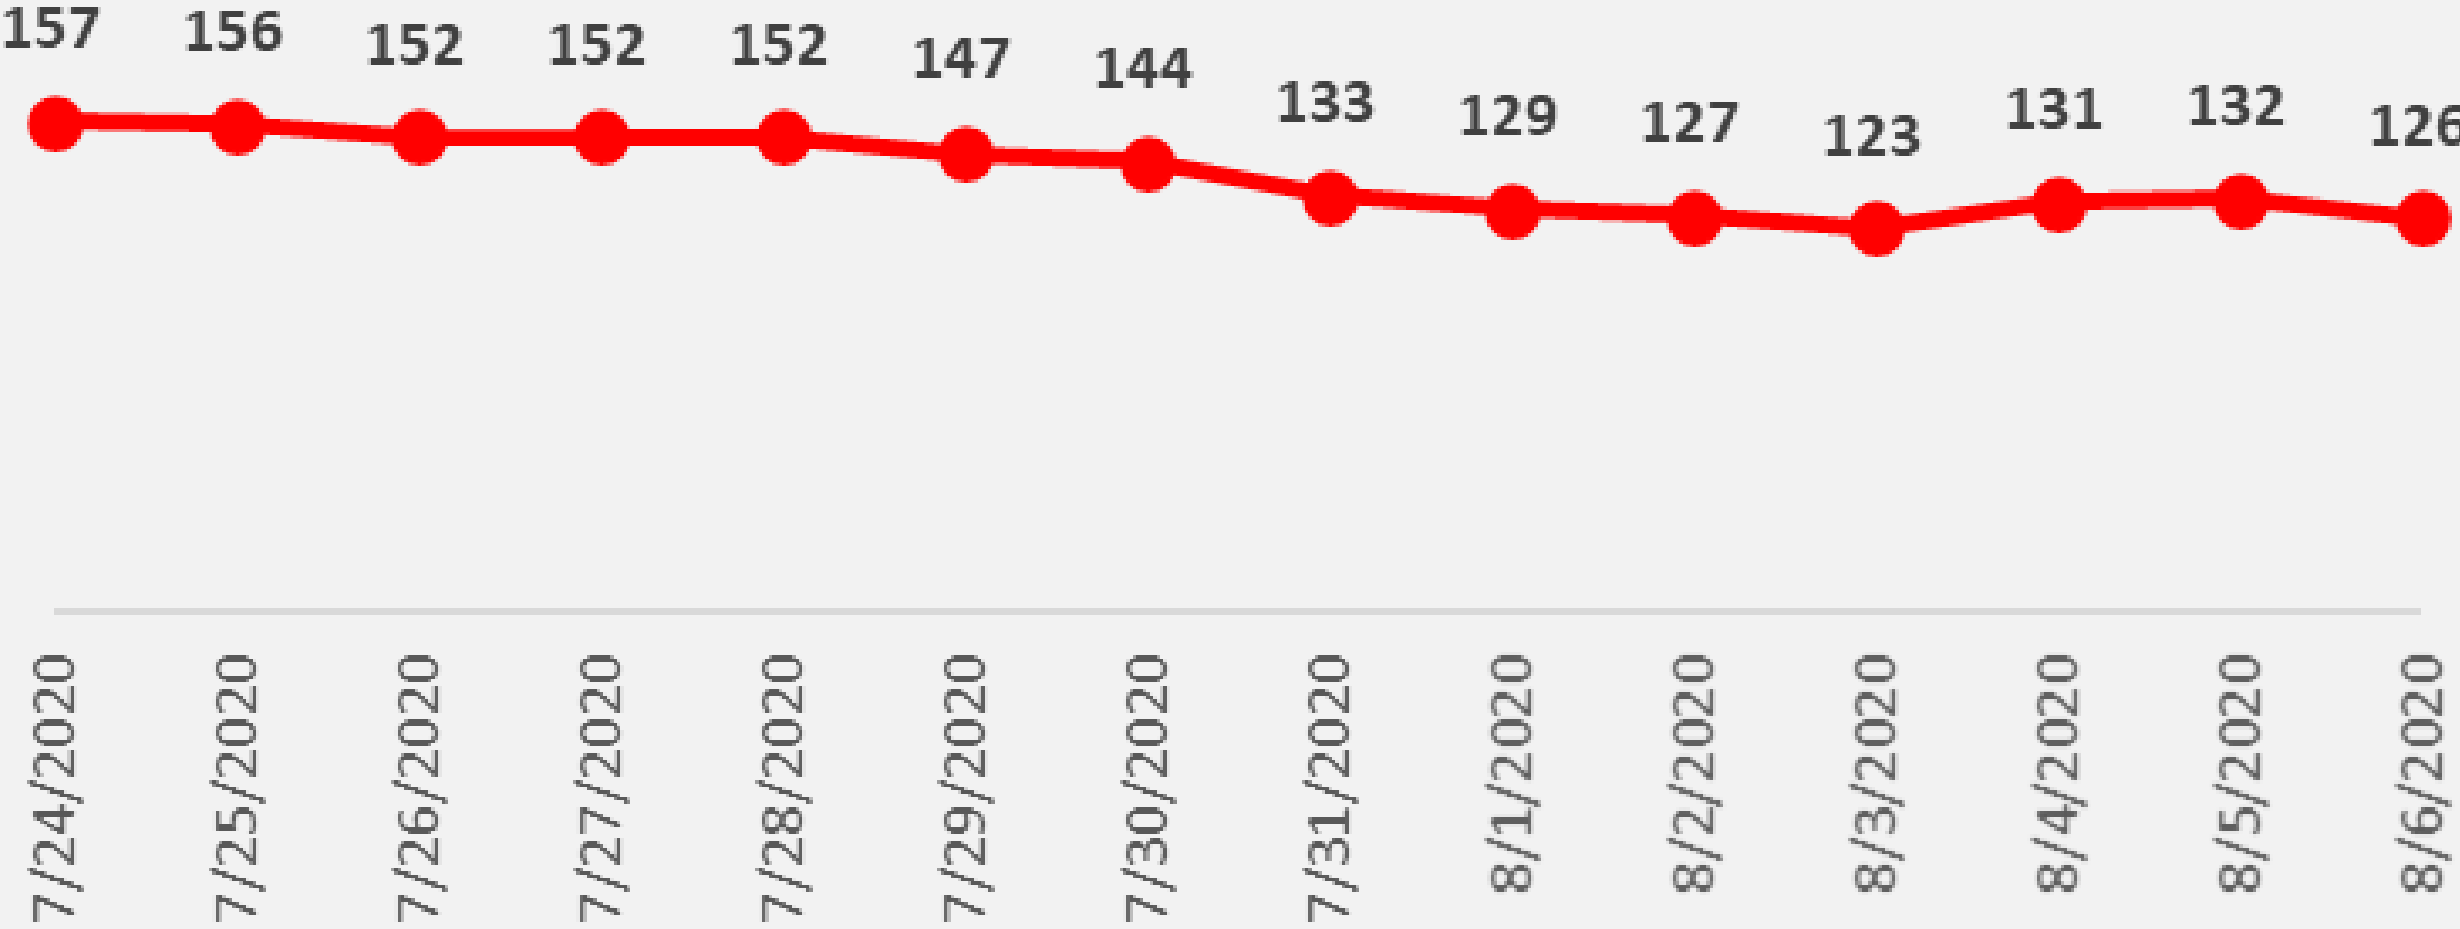

Nueces County Daily COVID-19 Cases

Nueces County COVID-19 Cases

August 6, 2020

Corpus Christi Hospitals

Daily COVID-19 Hospitalized Patients

Corpus Christi Hospitals Daily COVID-19 ICU Patients

Nueces County Total COVID-19 Deaths

Nueces County Daily COVID-19 Cases