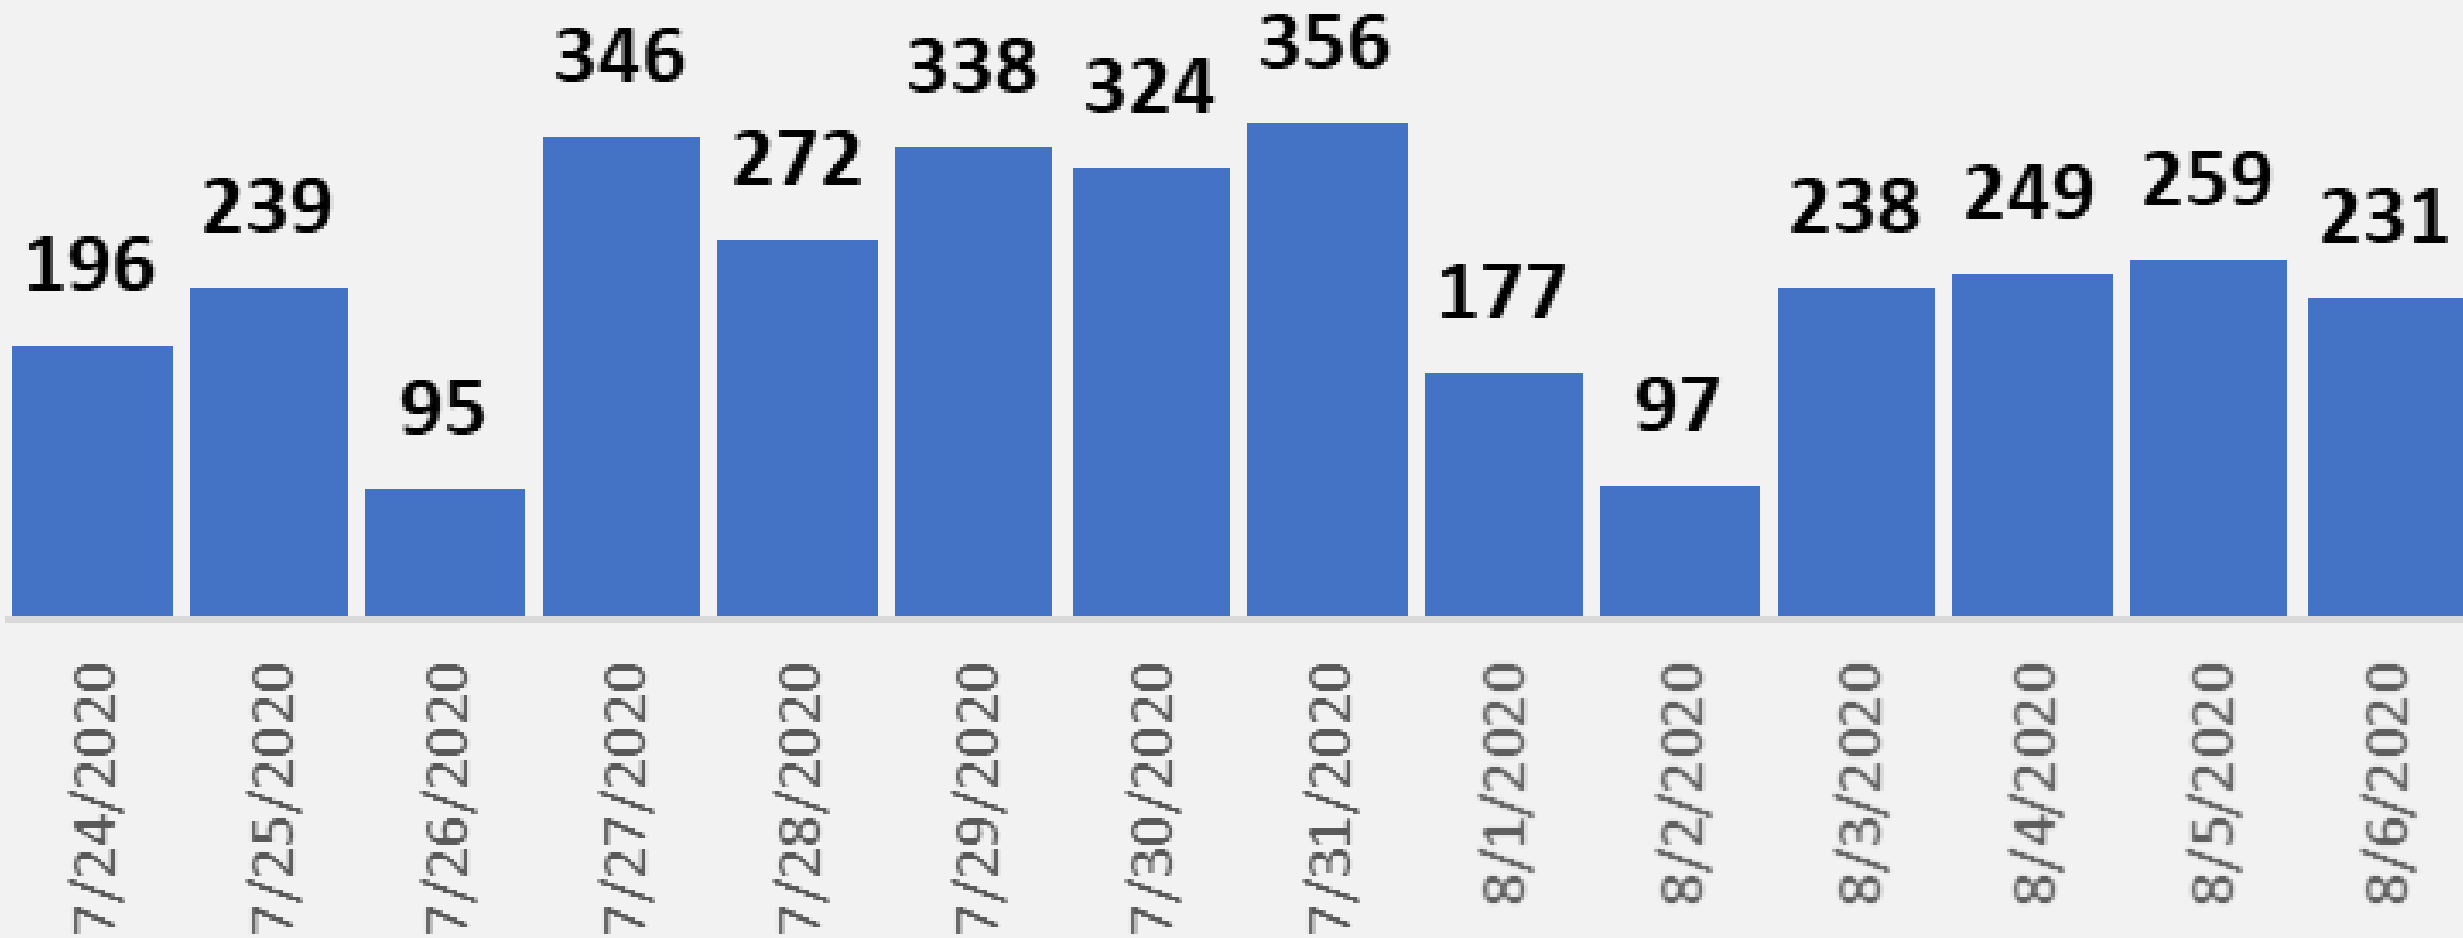

Nueces County Daily COVID-19 Cases

Nueces County COVID-19 Cases

August 6, 2020

Corpus Christi Hospitals

Daily COVID-19 Hospitalized Patients

Corpus Christi Hospitals Daily COVID-19 ICU Patients

Nueces County Total COVID-19 Deaths

Nueces County Daily COVID-19 Cases