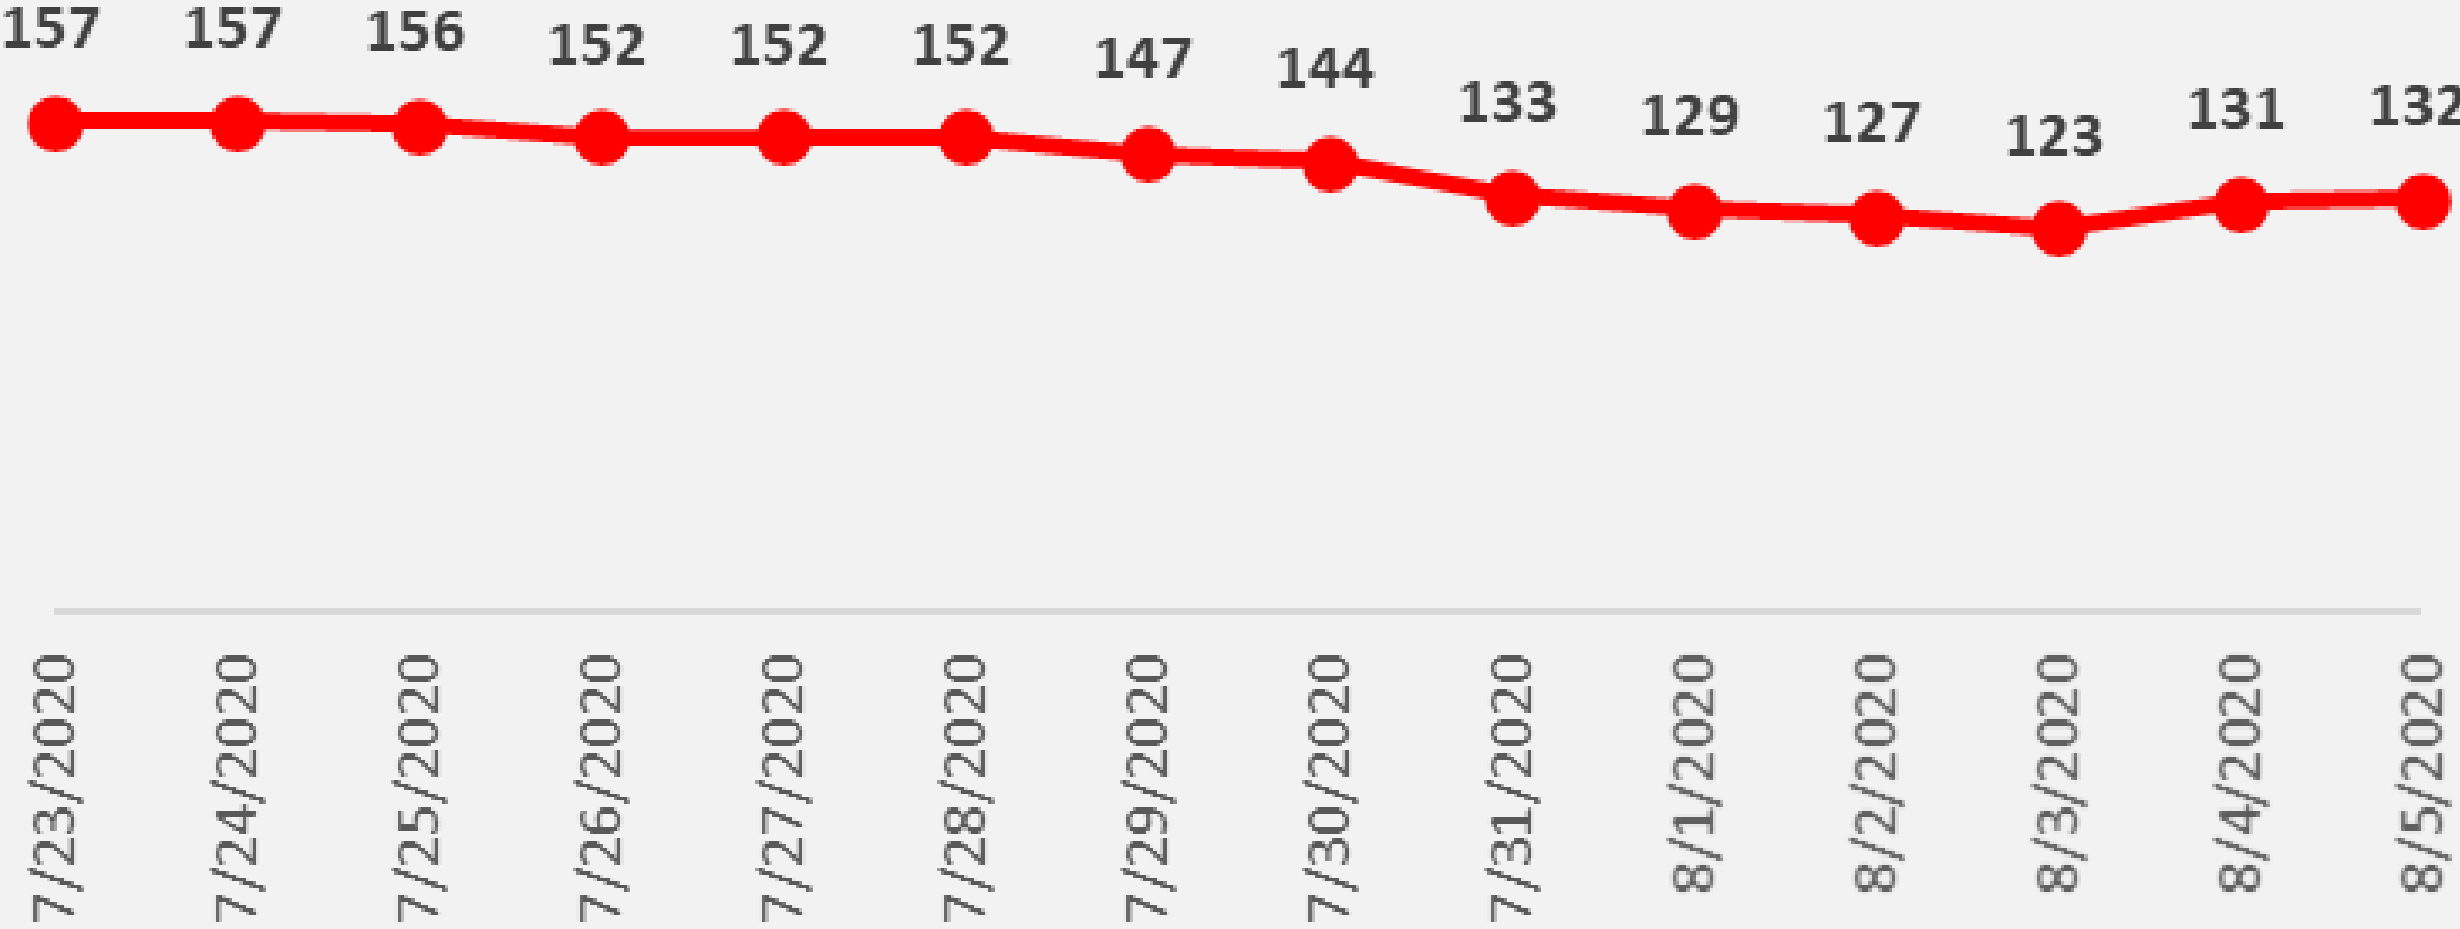

Corpus Christi Hospitals Daily COVID-19 ICU Patients