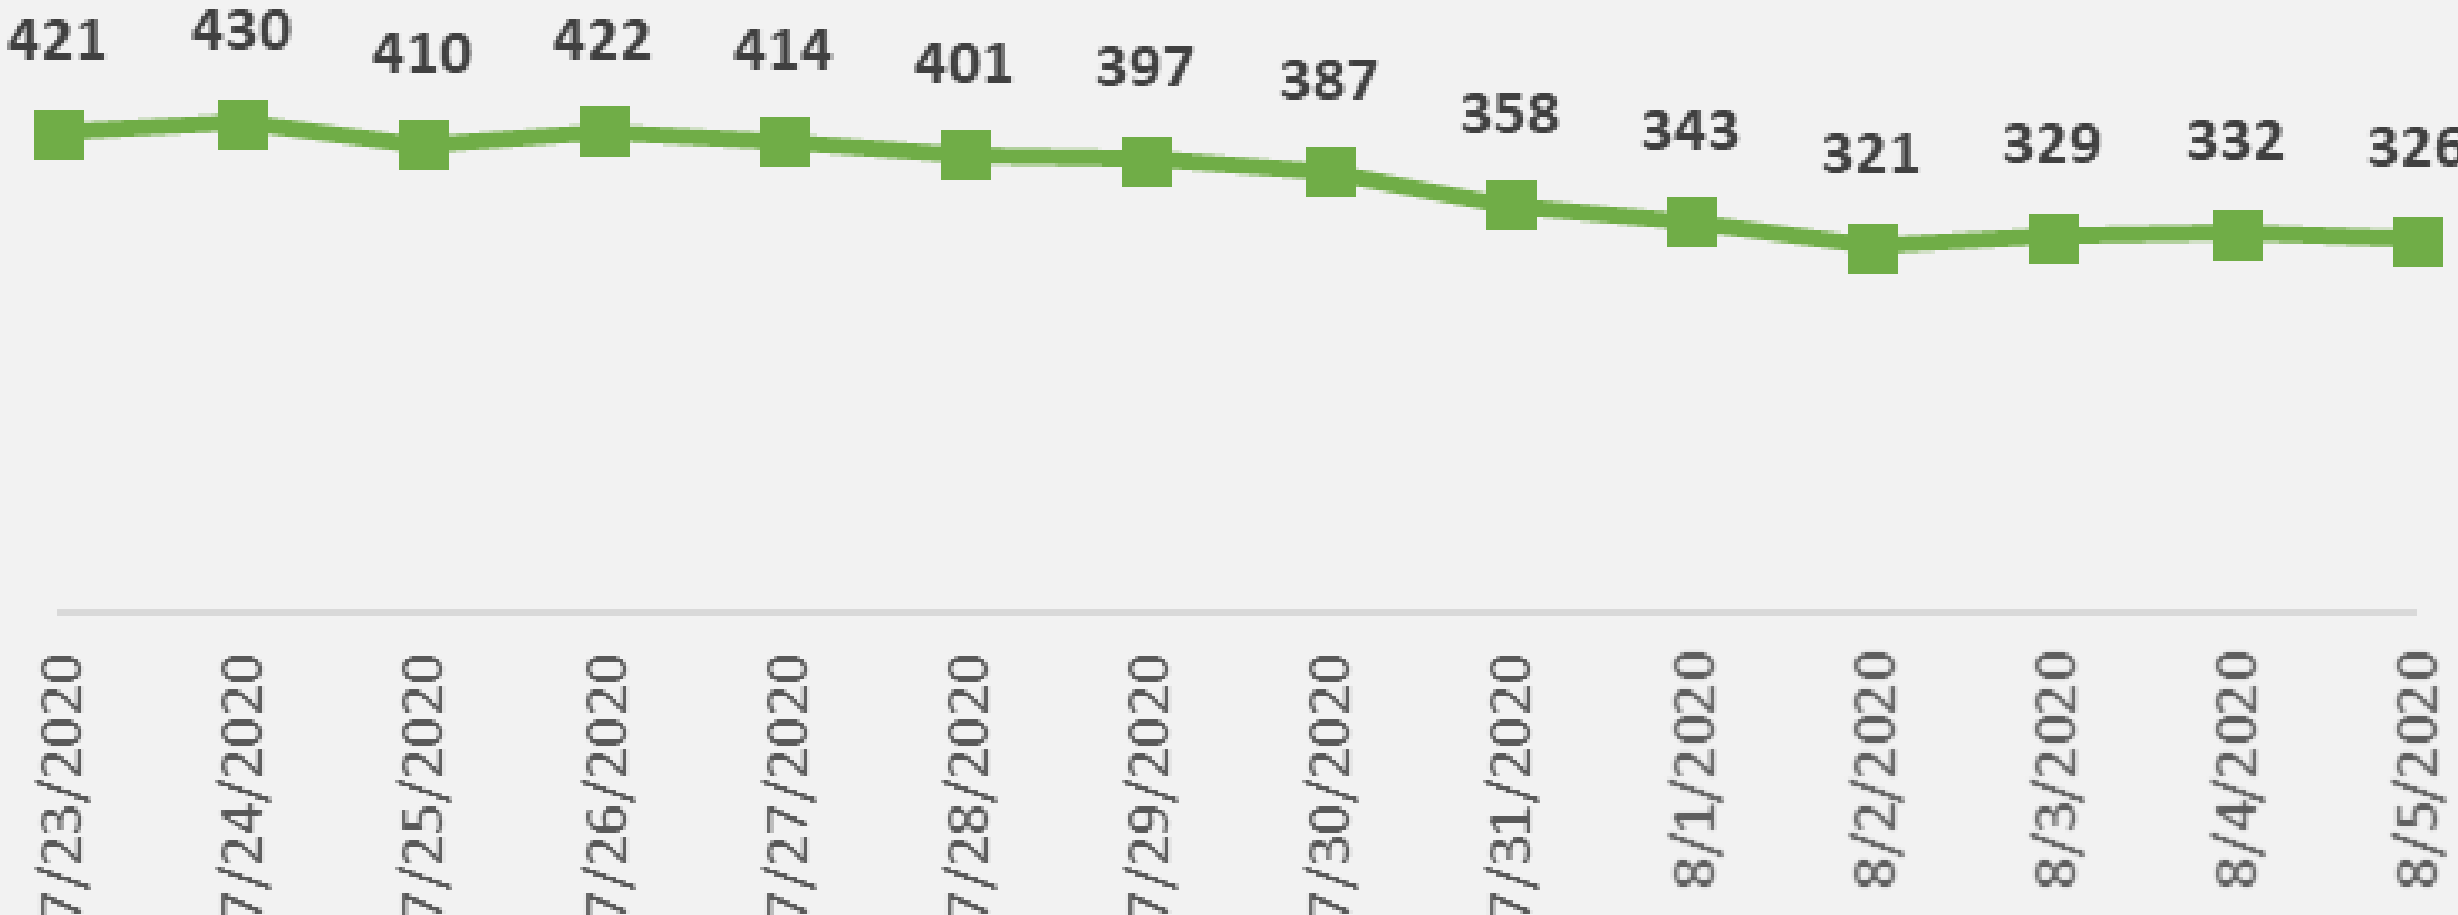

# Nueces County Daily COVID-19 Cases

# Nueces County COVID-19 Cases

## Daily COVID-19 Hospitalized Patients