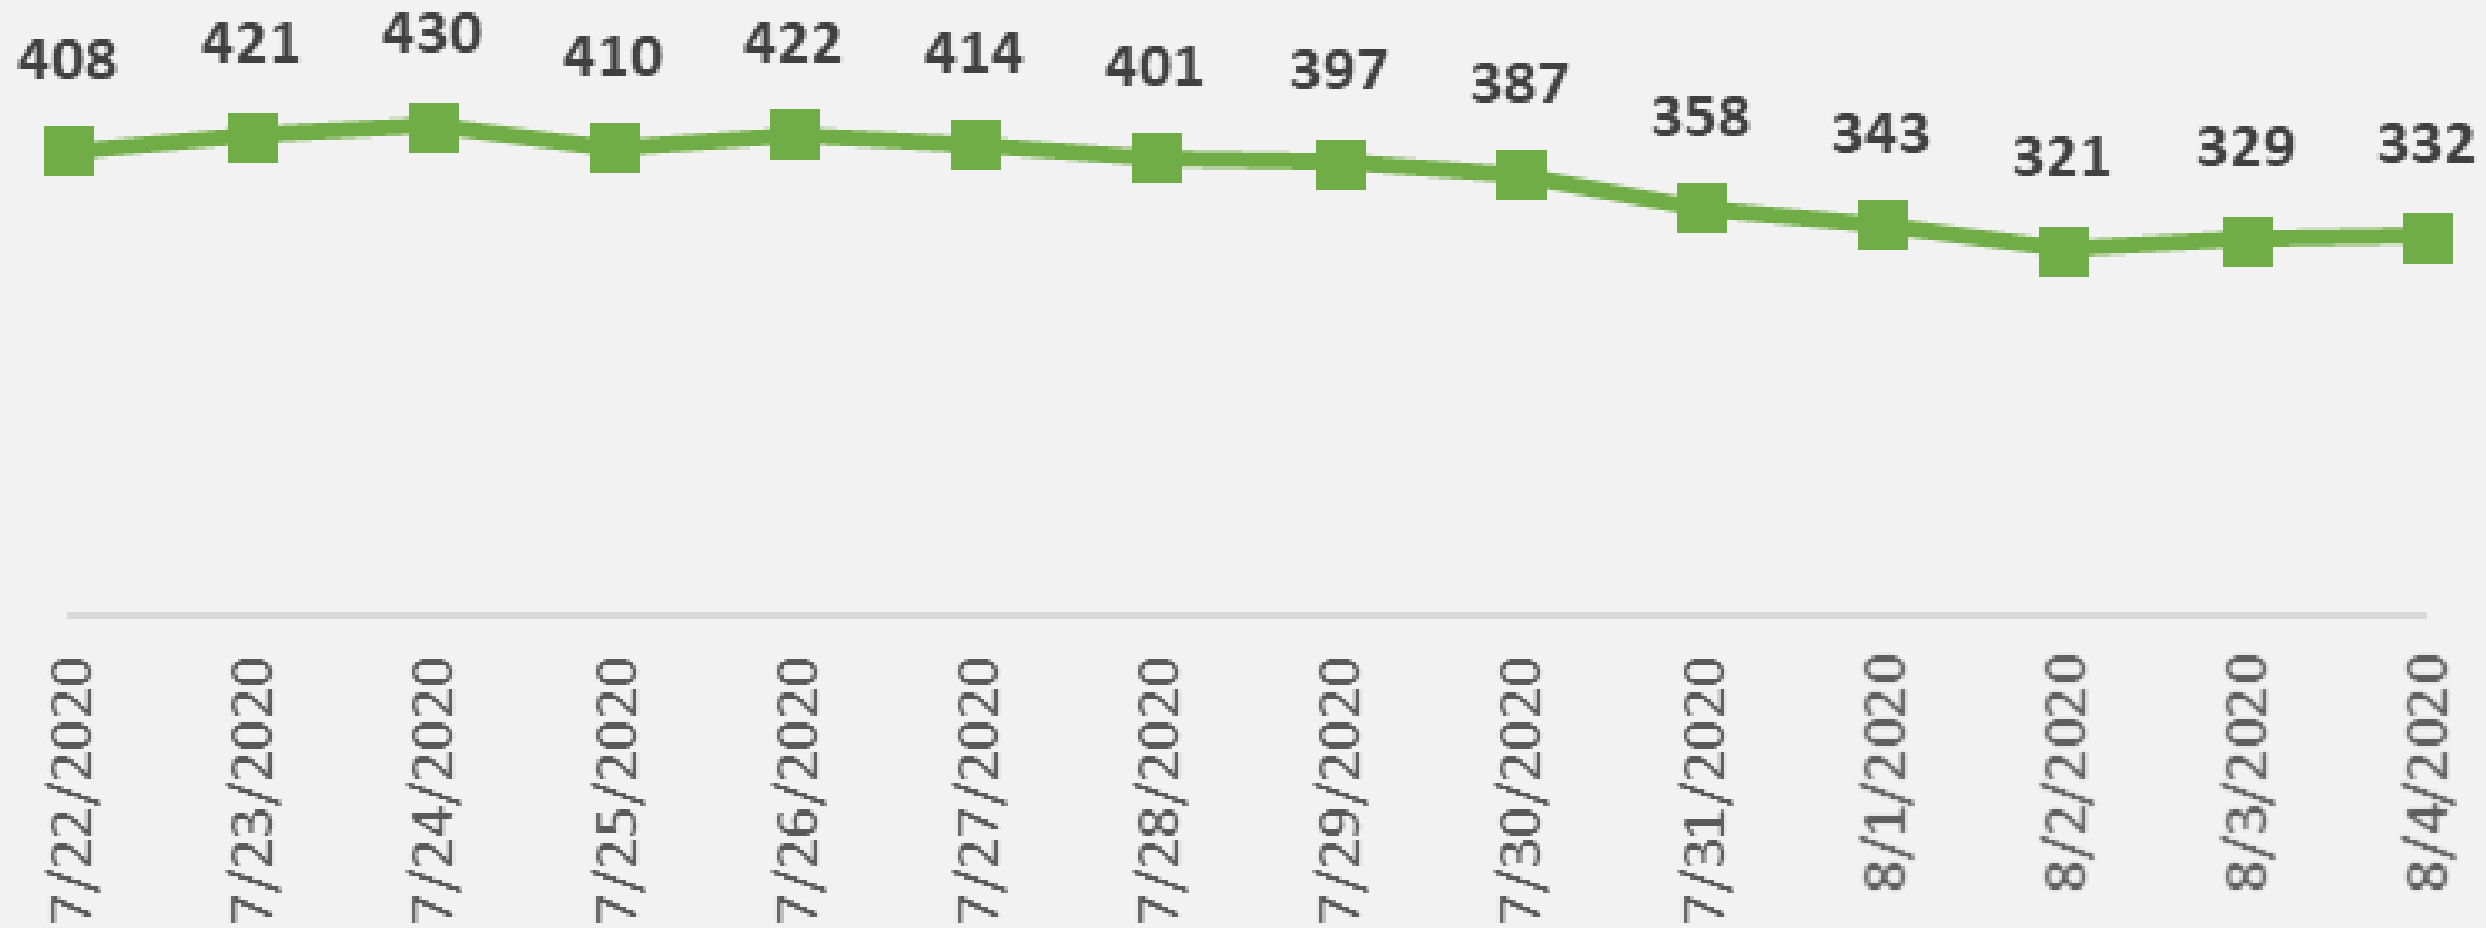

# Nueces County Daily COVID-19 Cases

# Nueces County COVID-19 Cases

## Daily COVID-19 Hospitalized Patients