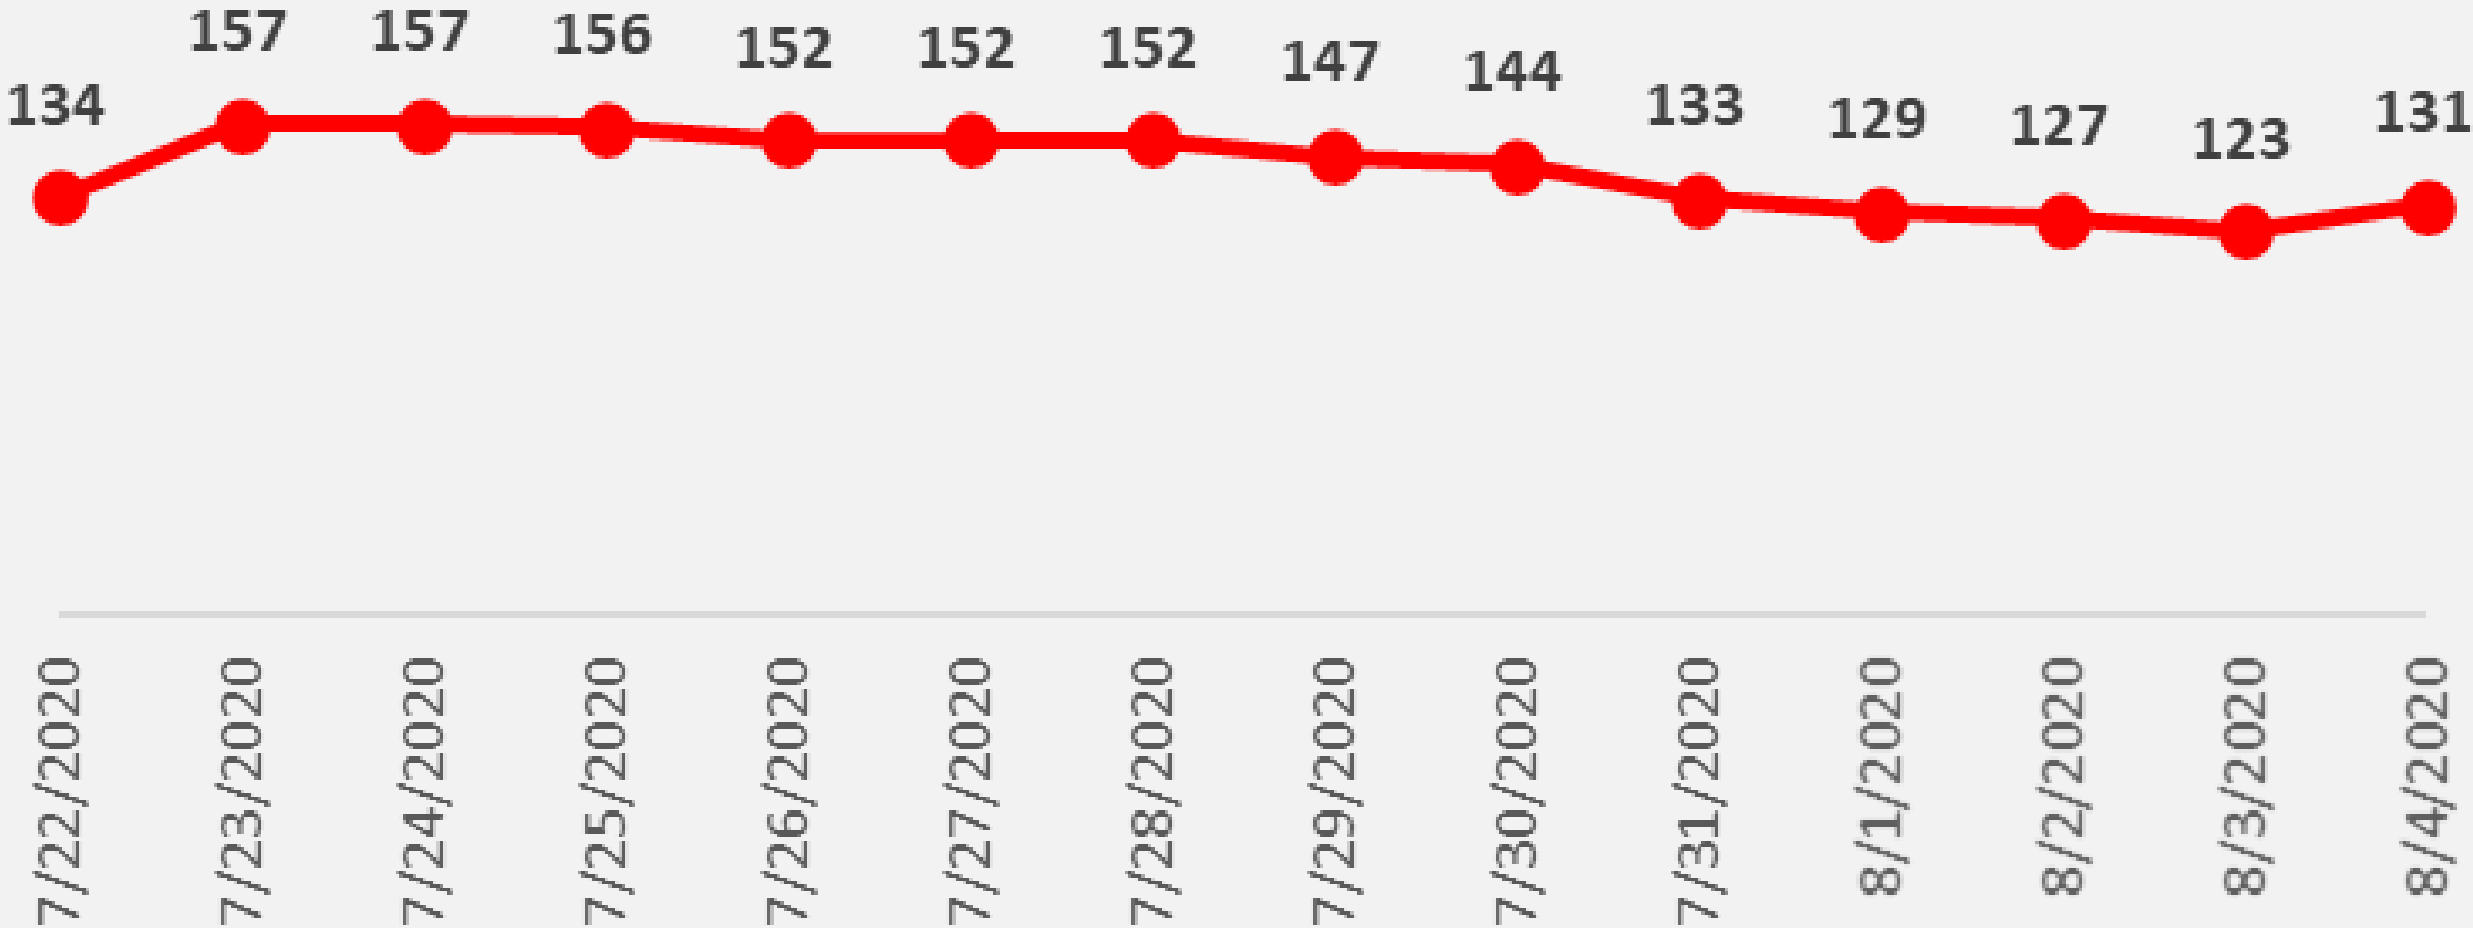

Corpus Christi Hospitals Daily COVID-19 ICU Patients