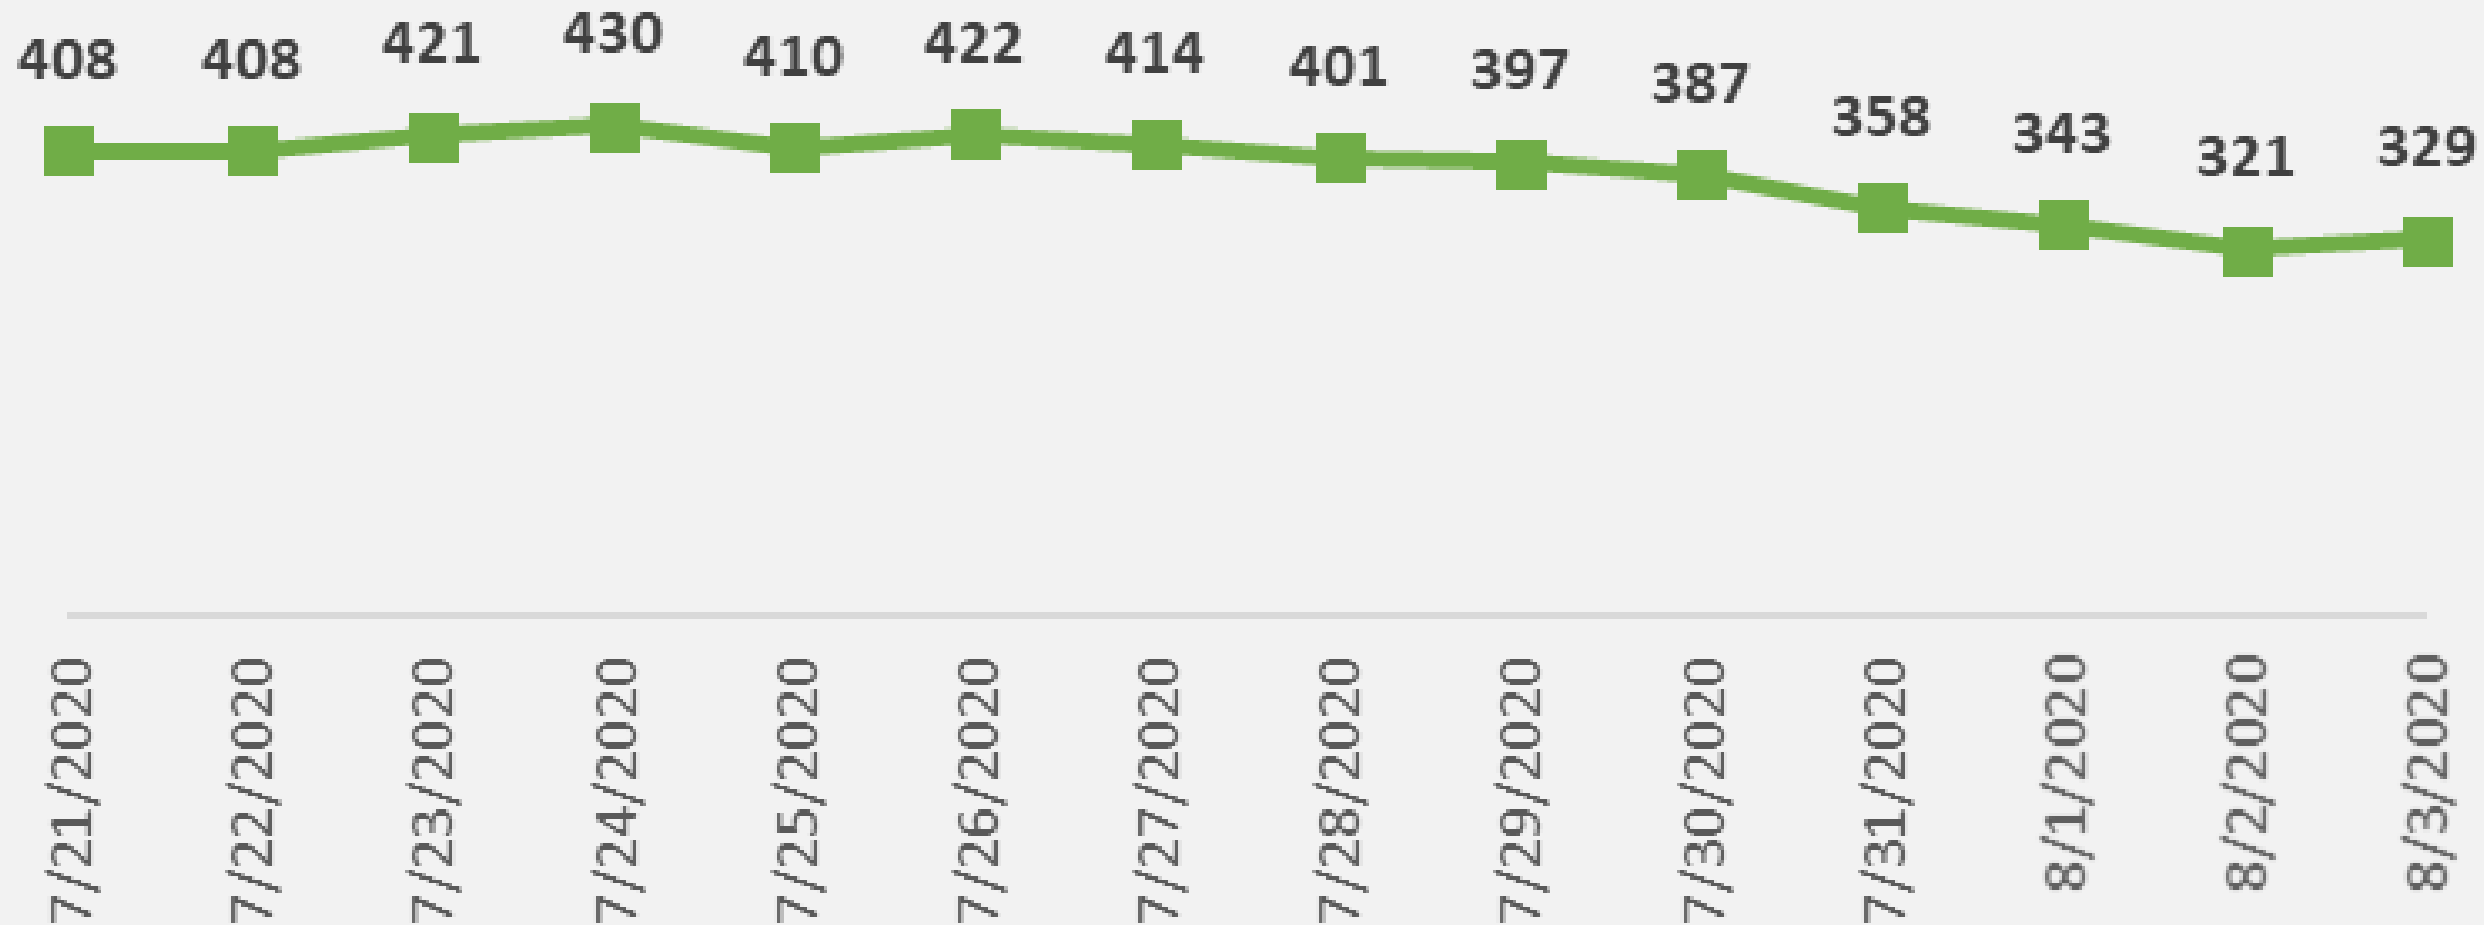

# Nueces County Daily COVID-19 Cases

# Nueces County COVID-19 Cases

## Daily COVID-19 Hospitalized Patients