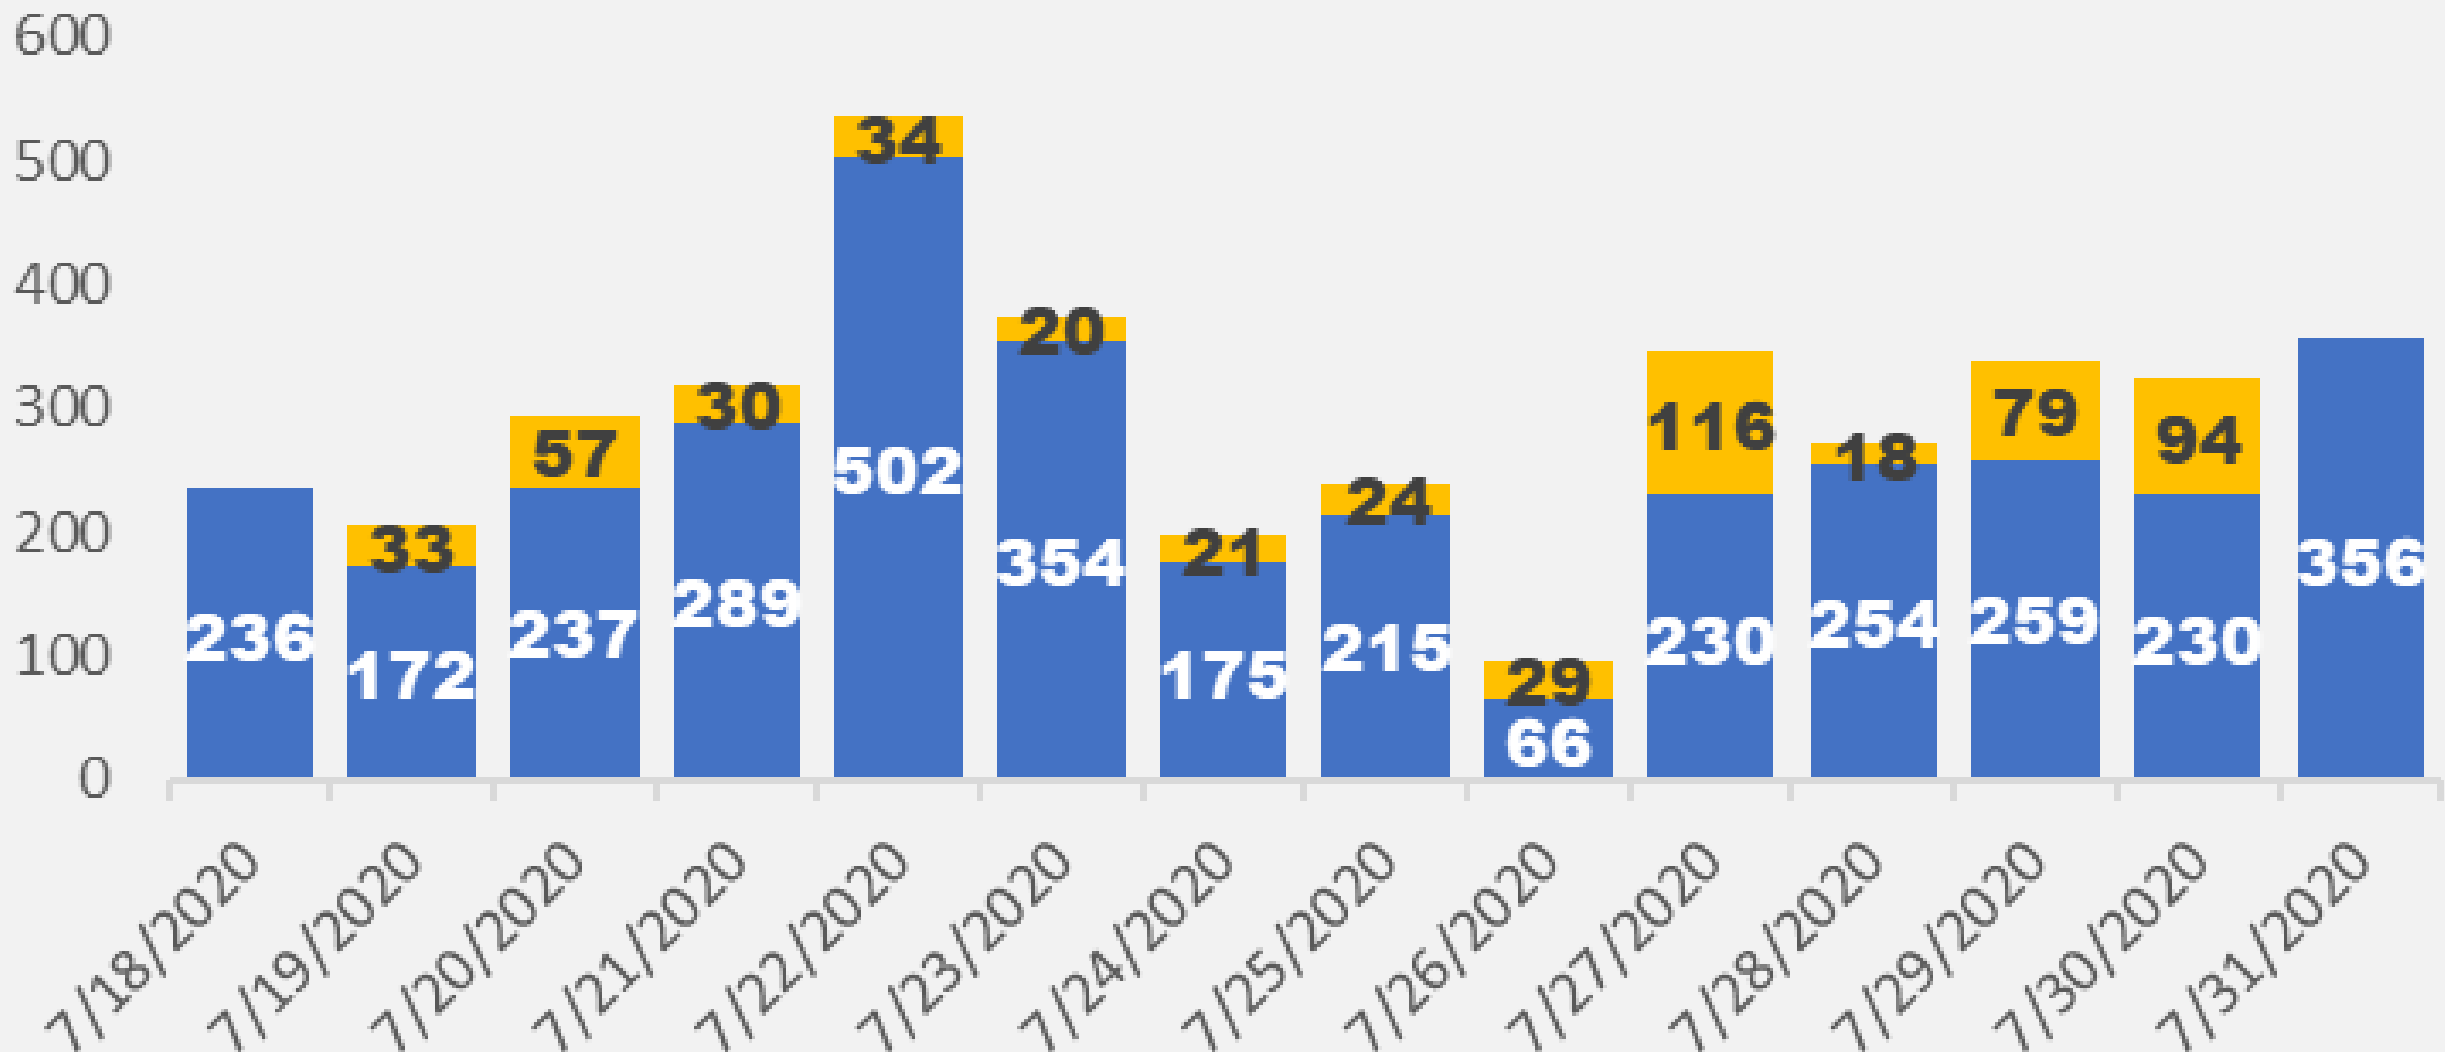

Nueces County Daily COVID-19 Cases

Nueces County Daily COVID-19 Cases

■ Prior ■ Updated

Nueces County COVID-19 Cases

July 31, 2020

Corpus Christi Hospitals

Daily COVID-19 Hospitalized Patients

Corpus Christi Hospitals Daily COVID-19 ICU Patients

Nueces County Total COVID-19 Deaths

Nueces County Daily COVID-19 Cases