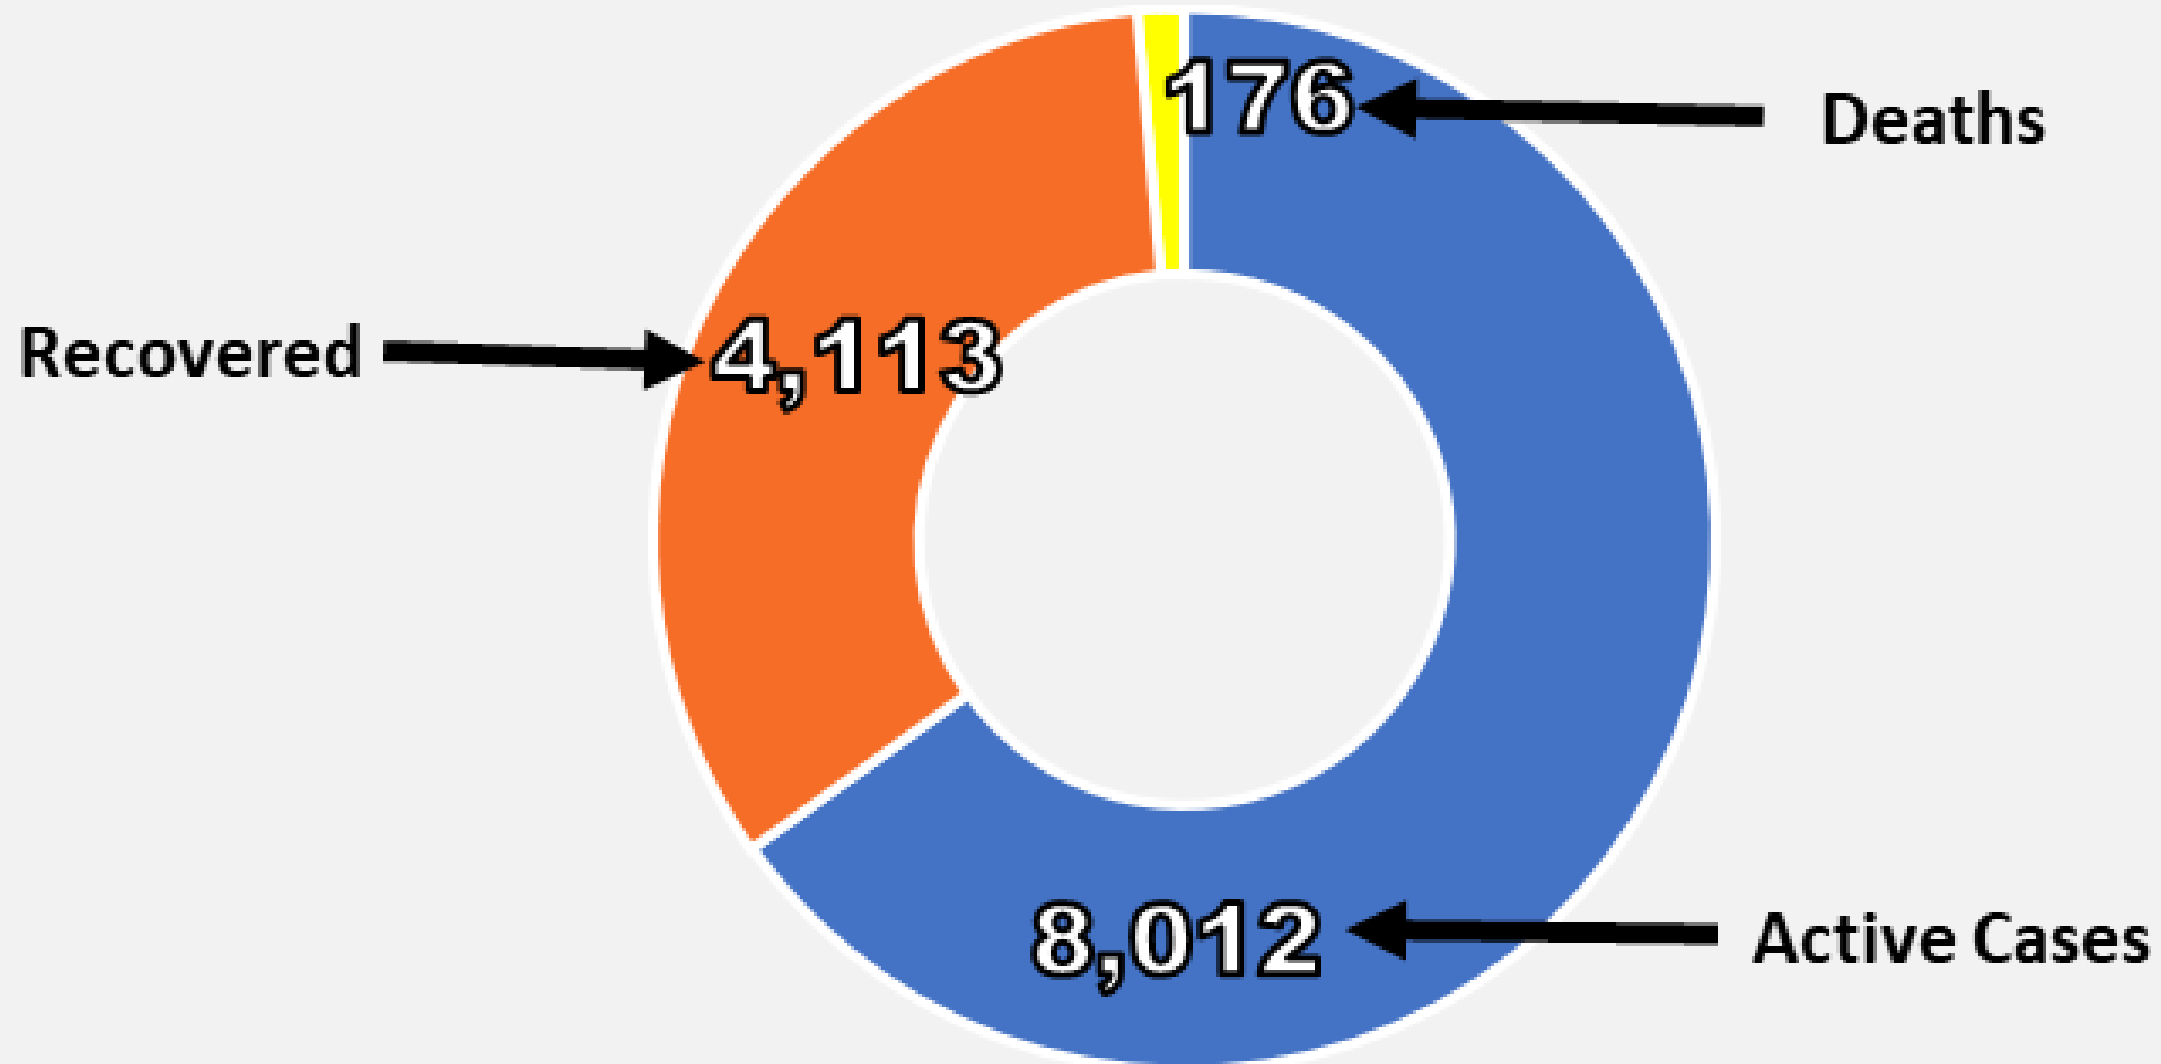

Nueces County Daily COVID-19 Cases

Nueces County Daily COVID-19 Cases

■ Prior ■ Updated

Nueces County COVID-19 Cases

July 31, 2020

Corpus Christi Hospitals

Daily COVID-19 Hospitalized Patients

Corpus Christi Hospitals Daily COVID-19 ICU Patients

Nueces County Total COVID-19 Deaths

Nueces County Daily COVID-19 Cases