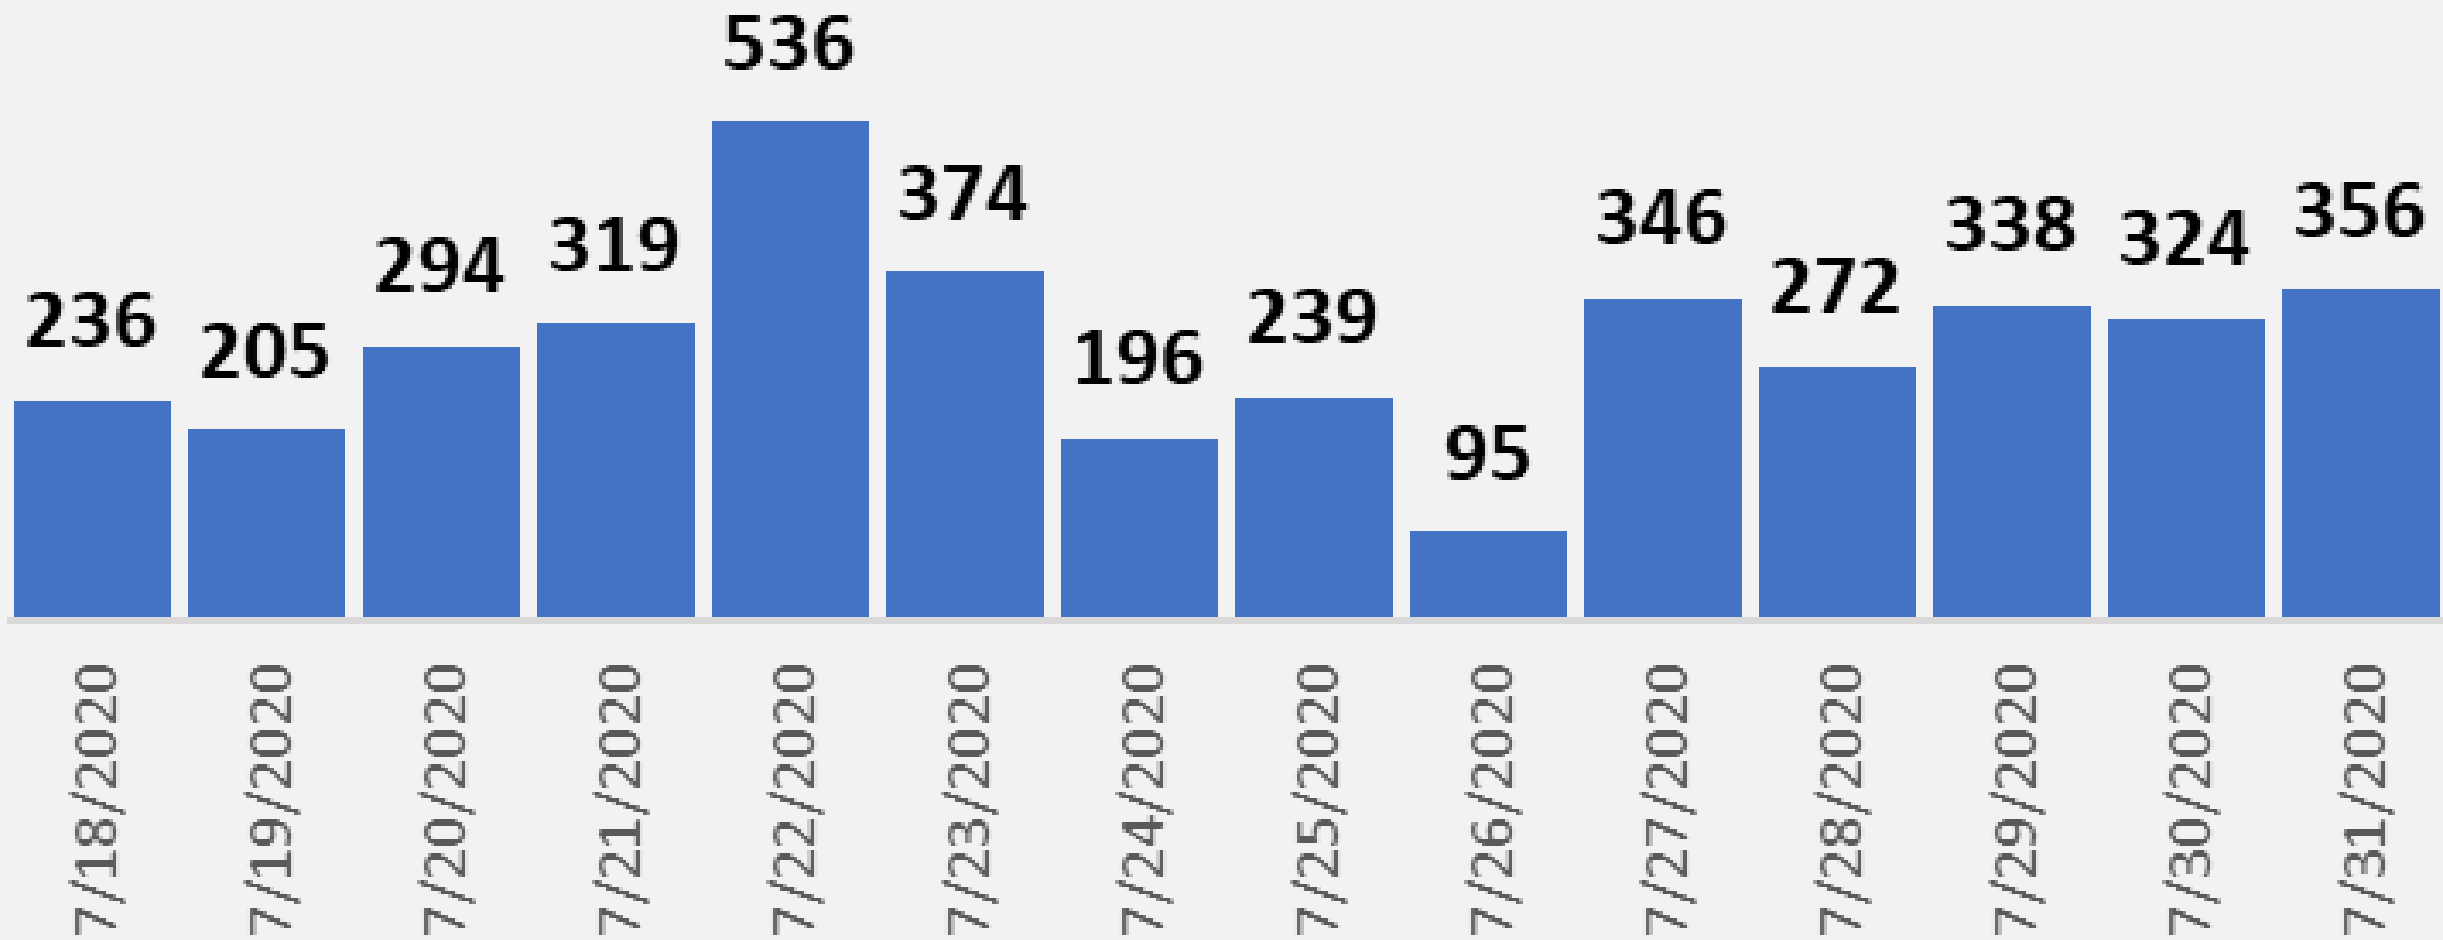

Nueces County Daily COVID-19 Cases

Nueces County Daily COVID-19 Cases

■ Prior ■ Updated

Nueces County COVID-19 Cases

July 31, 2020

Corpus Christi Hospitals

Daily COVID-19 Hospitalized Patients

Corpus Christi Hospitals Daily COVID-19 ICU Patients

Nueces County Total COVID-19 Deaths

Nueces County Daily COVID-19 Cases