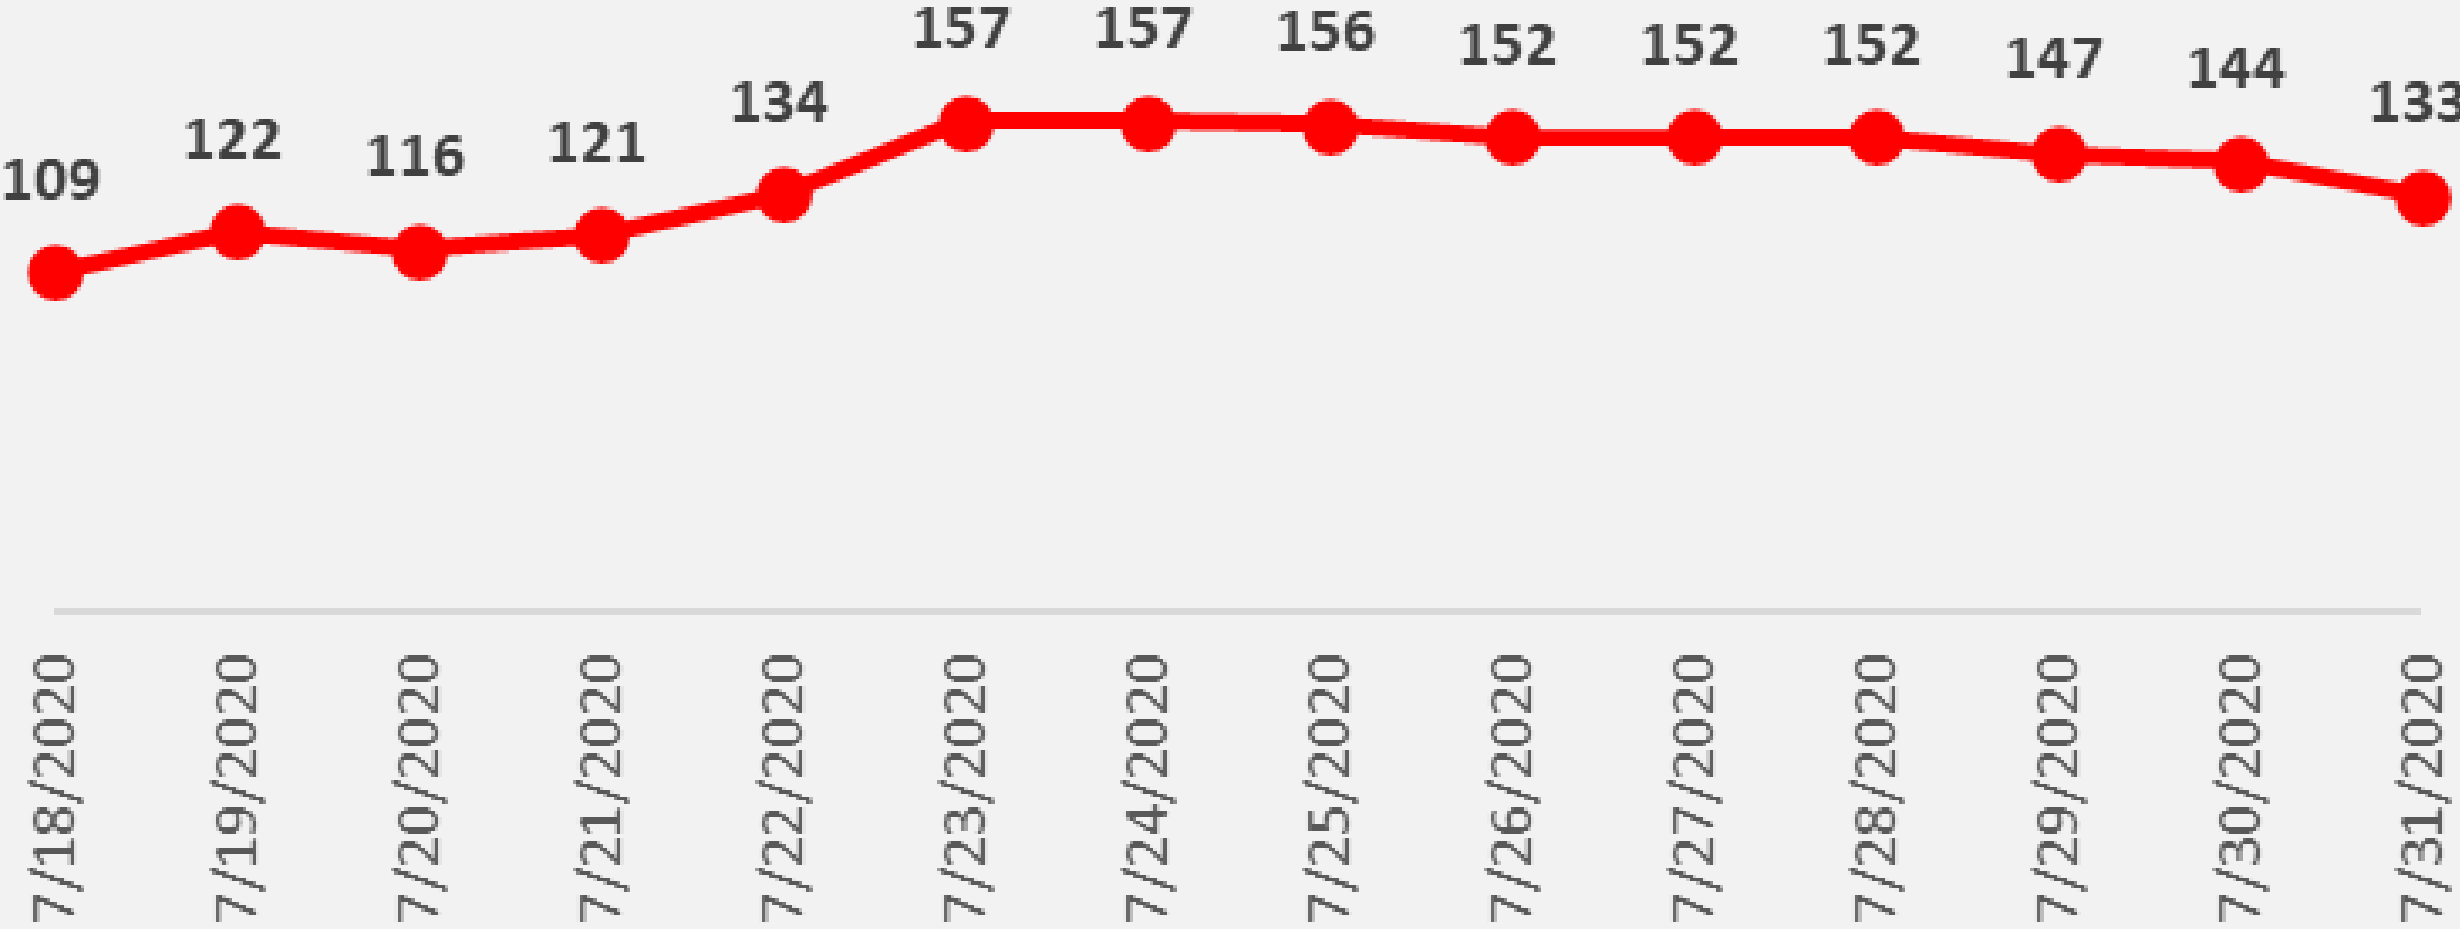

Nueces County Daily COVID-19 Cases

Nueces County Daily COVID-19 Cases

■ Prior ■ Updated

Nueces County COVID-19 Cases

July 31, 2020

Corpus Christi Hospitals

Daily COVID-19 Hospitalized Patients

Corpus Christi Hospitals Daily COVID-19 ICU Patients

Nueces County Total COVID-19 Deaths

Nueces County Daily COVID-19 Cases