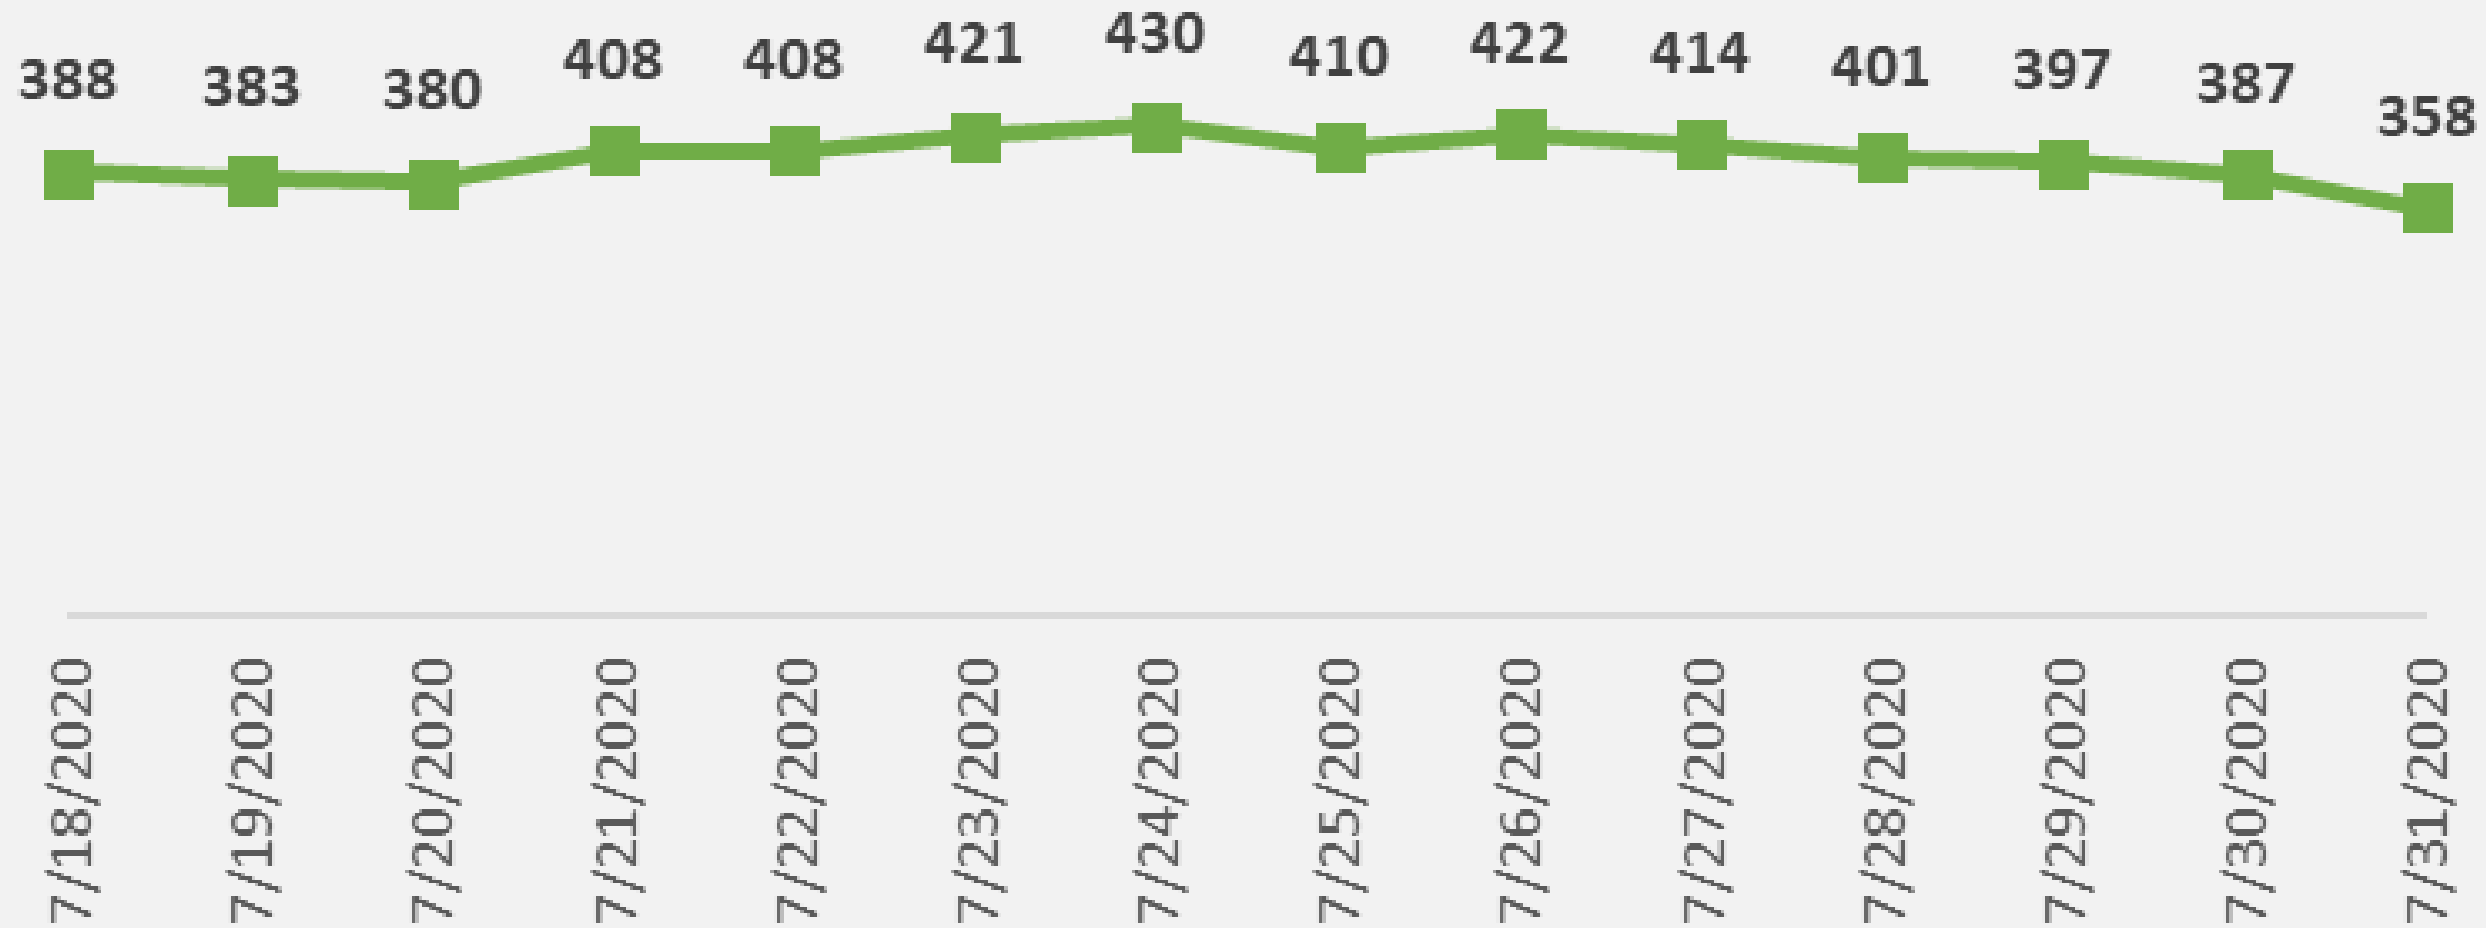

Nueces County Daily COVID-19 Cases

Nueces County Daily COVID-19 Cases

■ Prior ■ Updated

Nueces County COVID-19 Cases

July 31, 2020

Corpus Christi Hospitals

Daily COVID-19 Hospitalized Patients

Corpus Christi Hospitals Daily COVID-19 ICU Patients

Nueces County Total COVID-19 Deaths

Nueces County Daily COVID-19 Cases