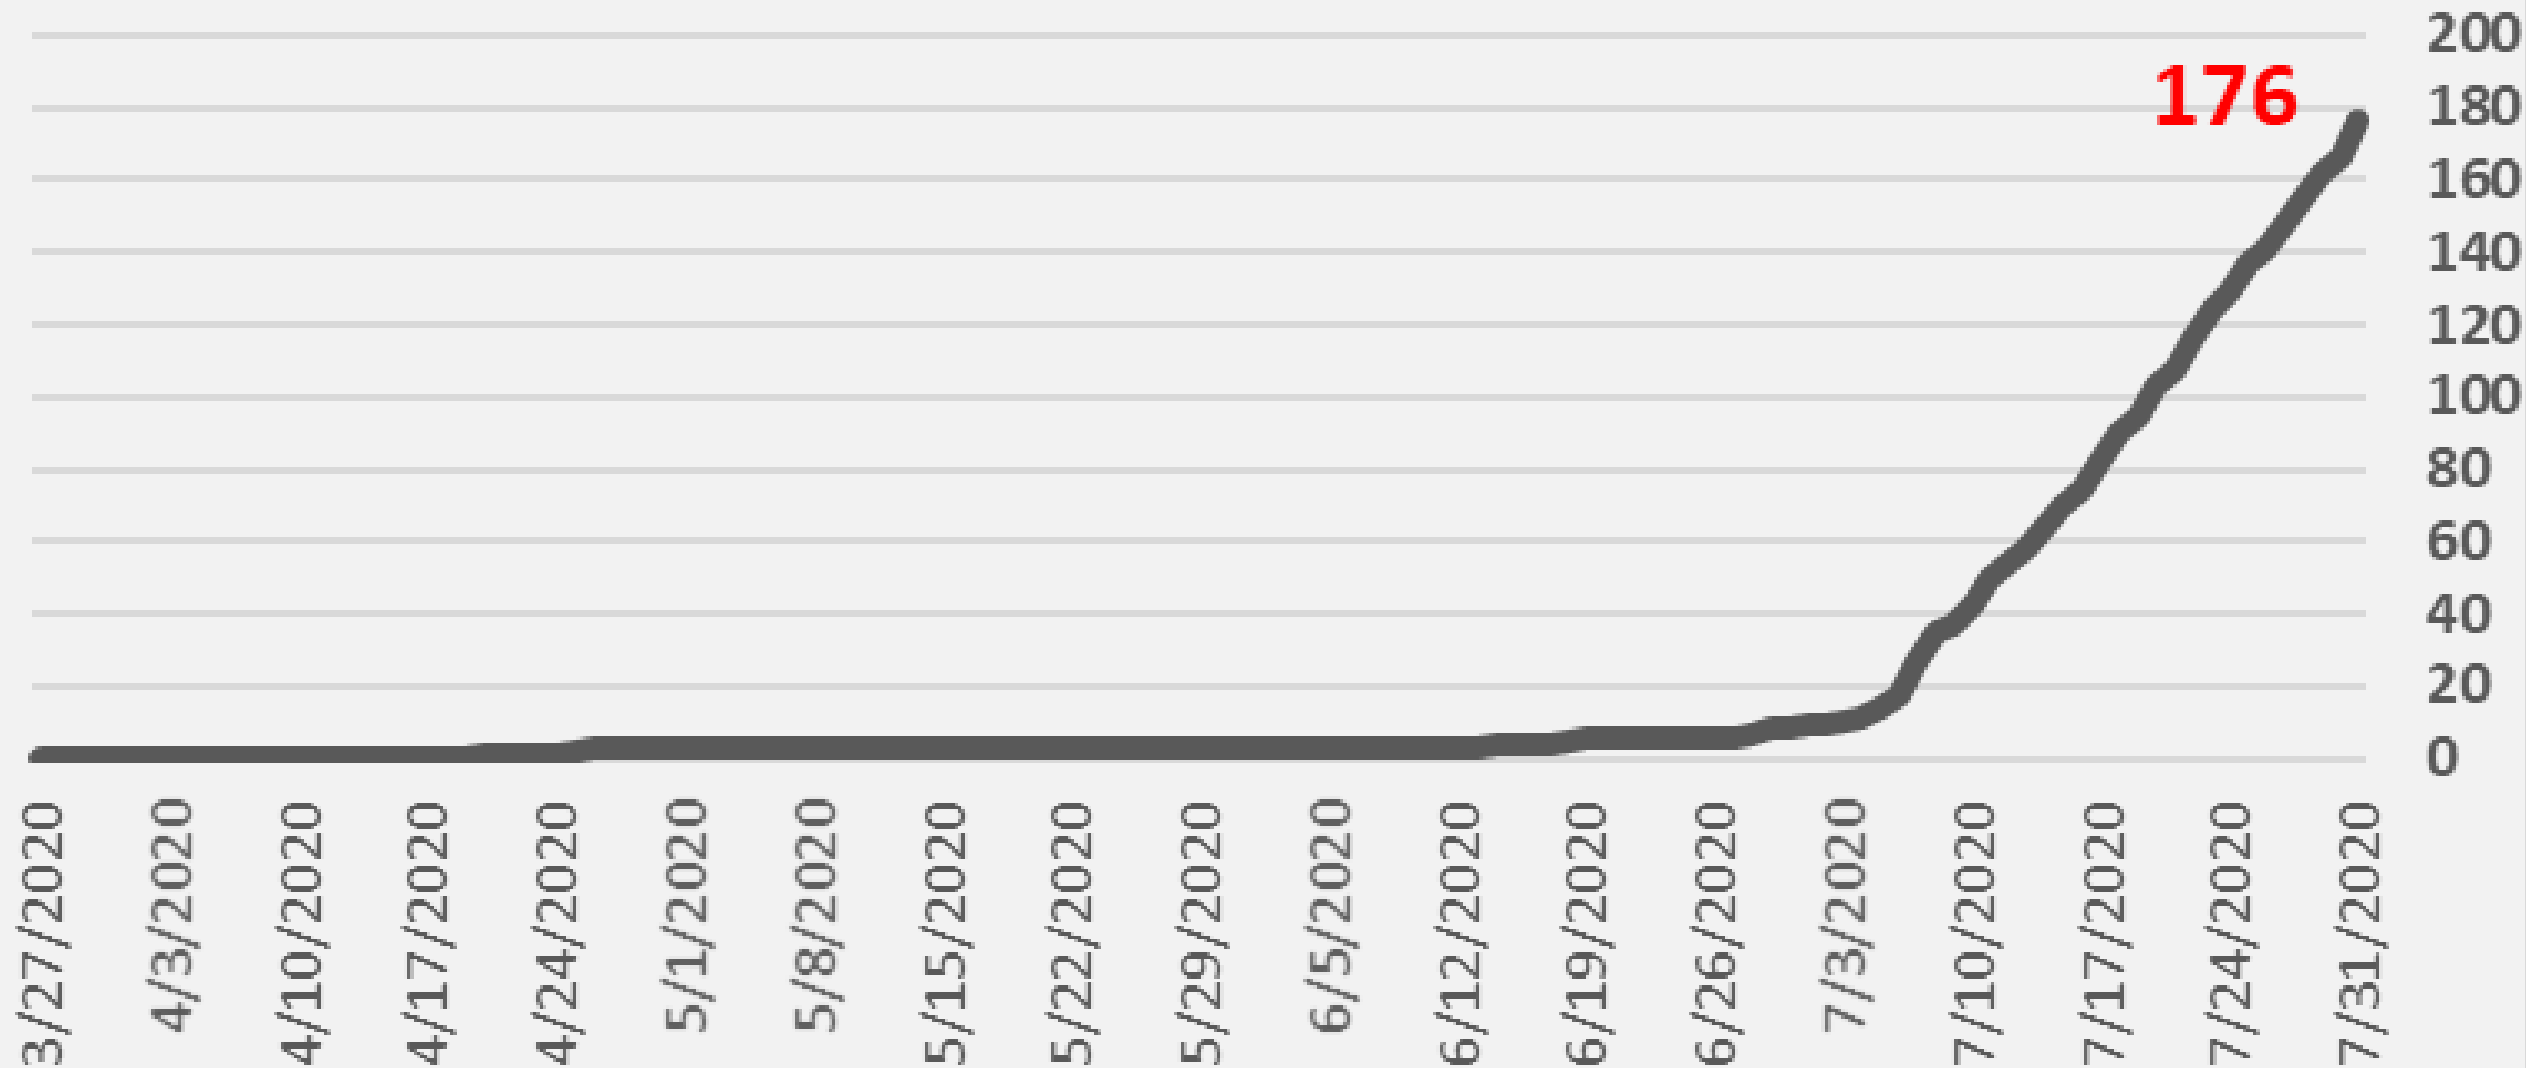

Nueces County Daily COVID-19 Cases

Nueces County Daily COVID-19 Cases

■ Prior ■ Updated

Nueces County COVID-19 Cases

July 31, 2020

Corpus Christi Hospitals

Daily COVID-19 Hospitalized Patients

Corpus Christi Hospitals Daily COVID-19 ICU Patients

Nueces County Total COVID-19 Deaths

Nueces County Daily COVID-19 Cases