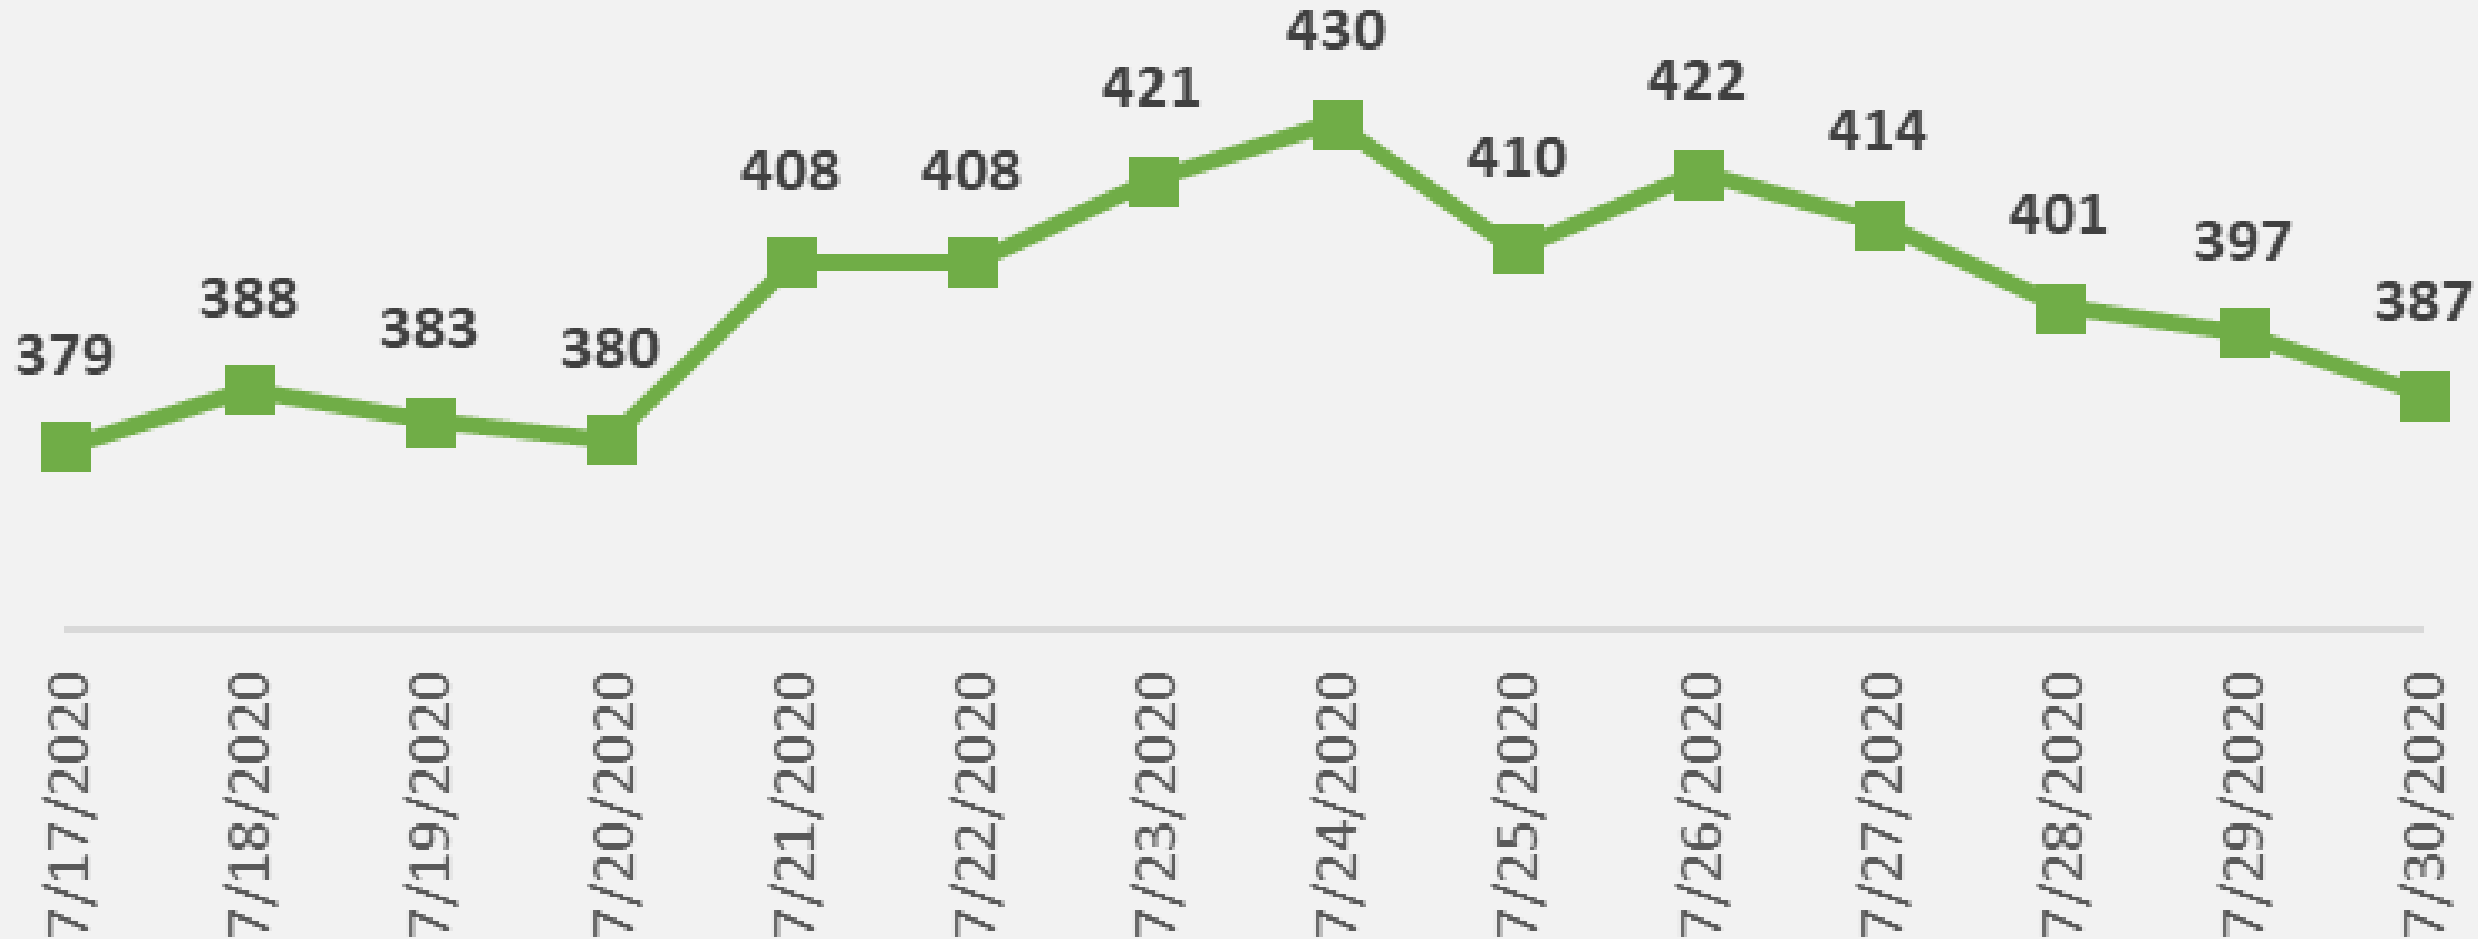

# Nueces County Daily COVID-19 Cases

# Nueces County COVID-19 Cases

## Daily COVID-19 Hospitalized Patients