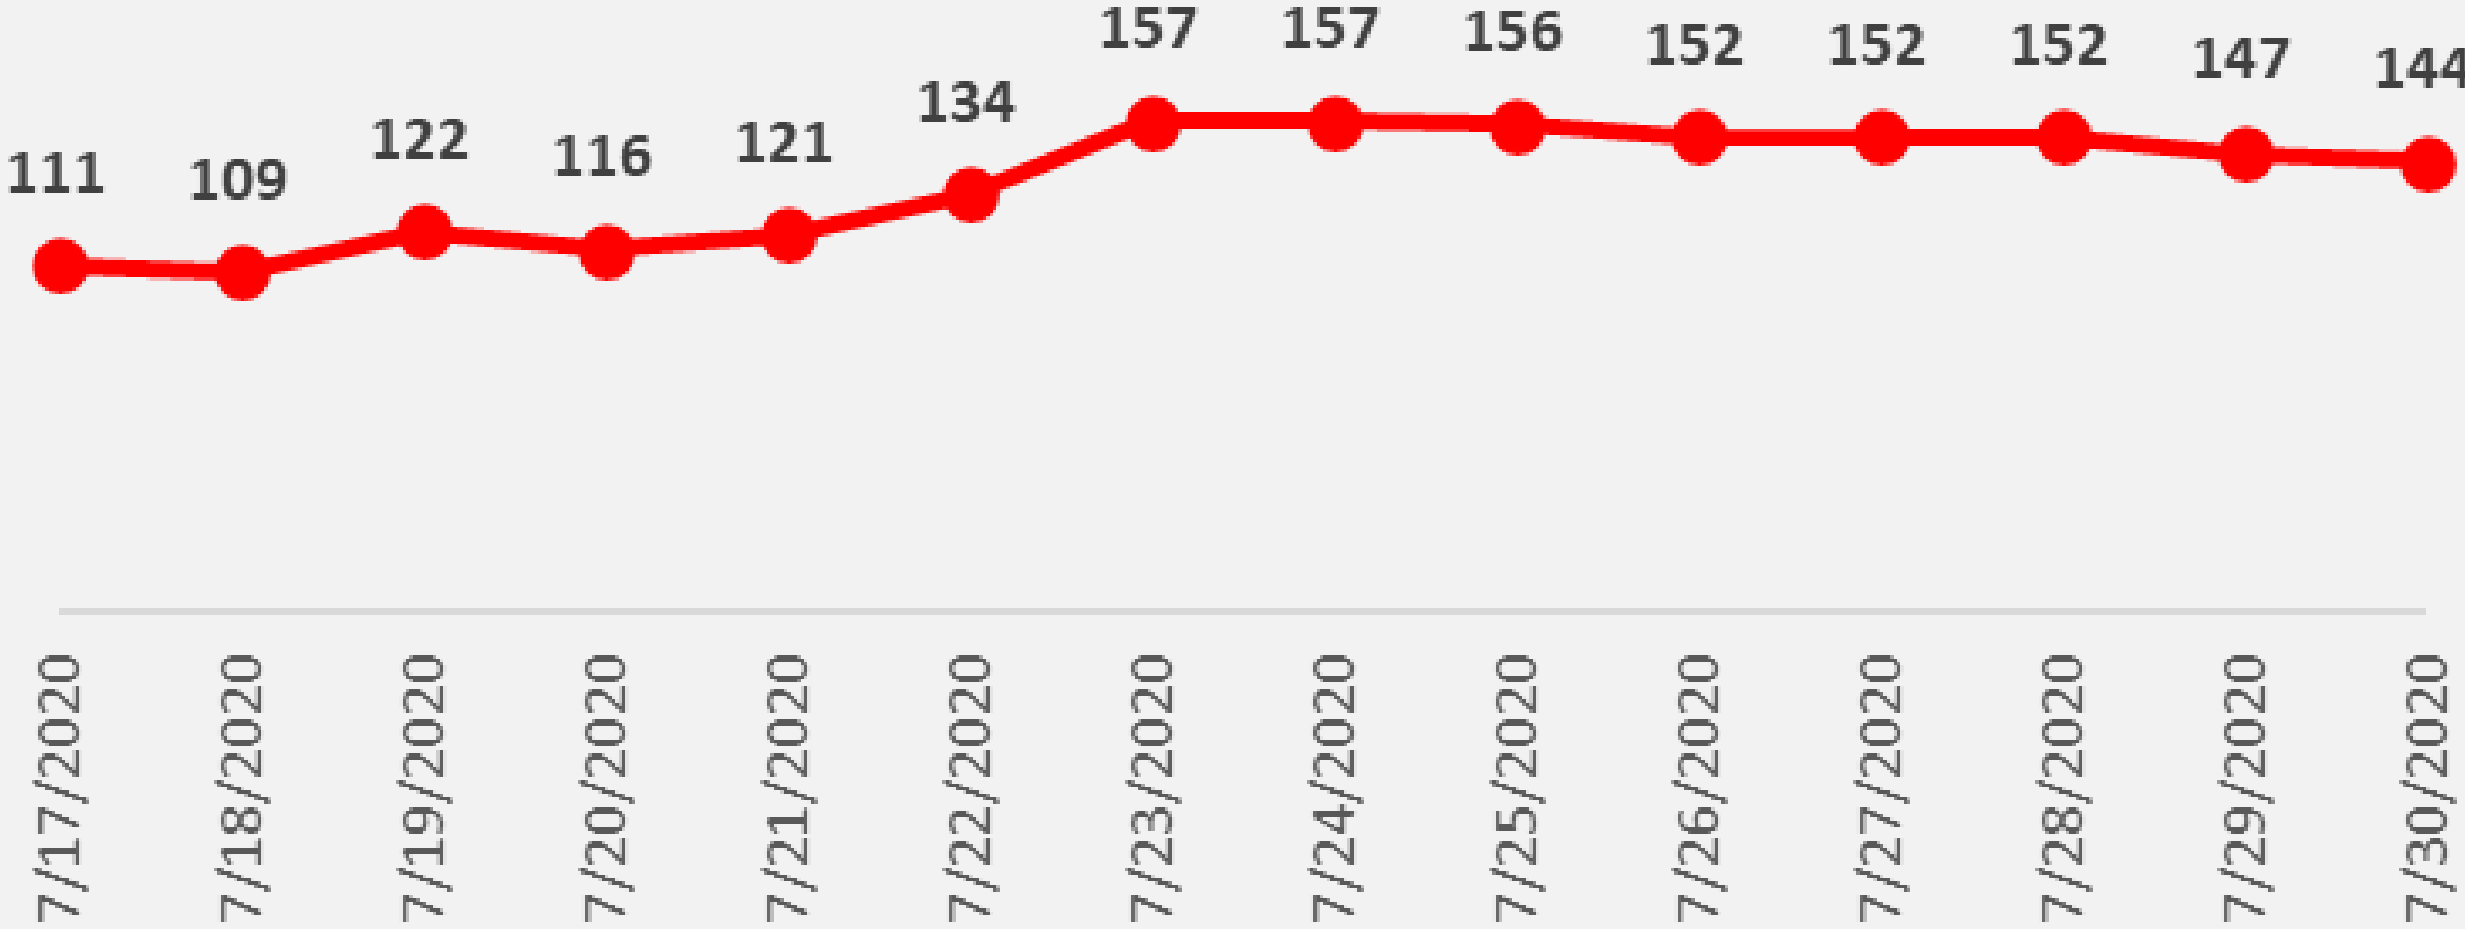

Corpus Christi Hospitals Daily COVID-19 ICU Patients