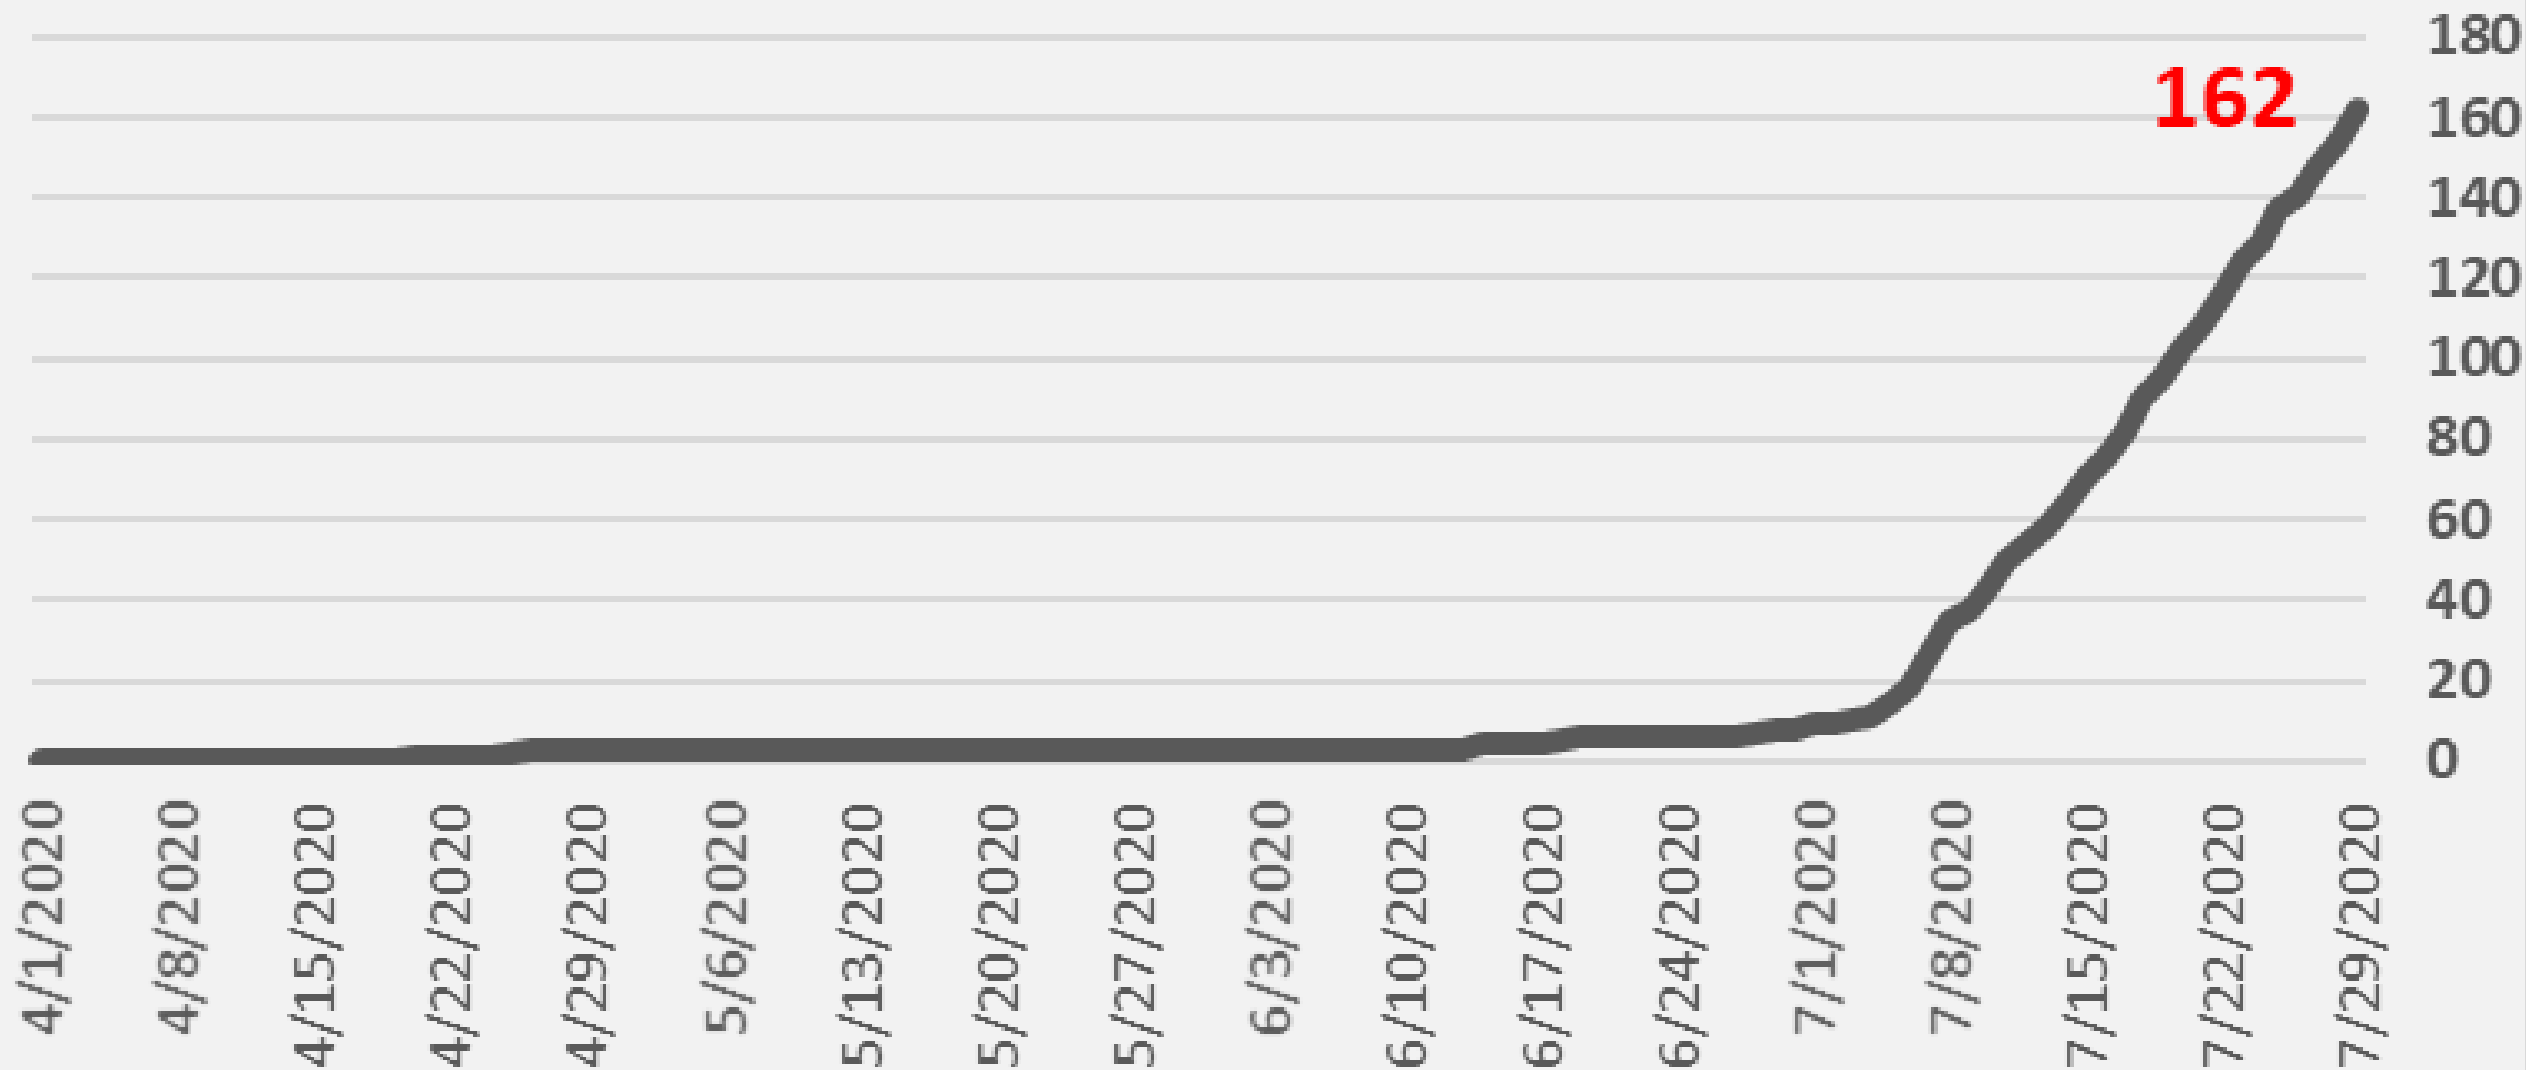

Nueces County Daily COVID-19 Cases

Nueces County COVID-19 Cases

July 29, 2020

Corpus Christi Hospitals

Daily COVID-19 Hospitalized Patients

Corpus Christi Hospitals Daily COVID-19 ICU Patients

Nueces County Total COVID-19 Deaths

Nueces County Daily COVID-19 Cases