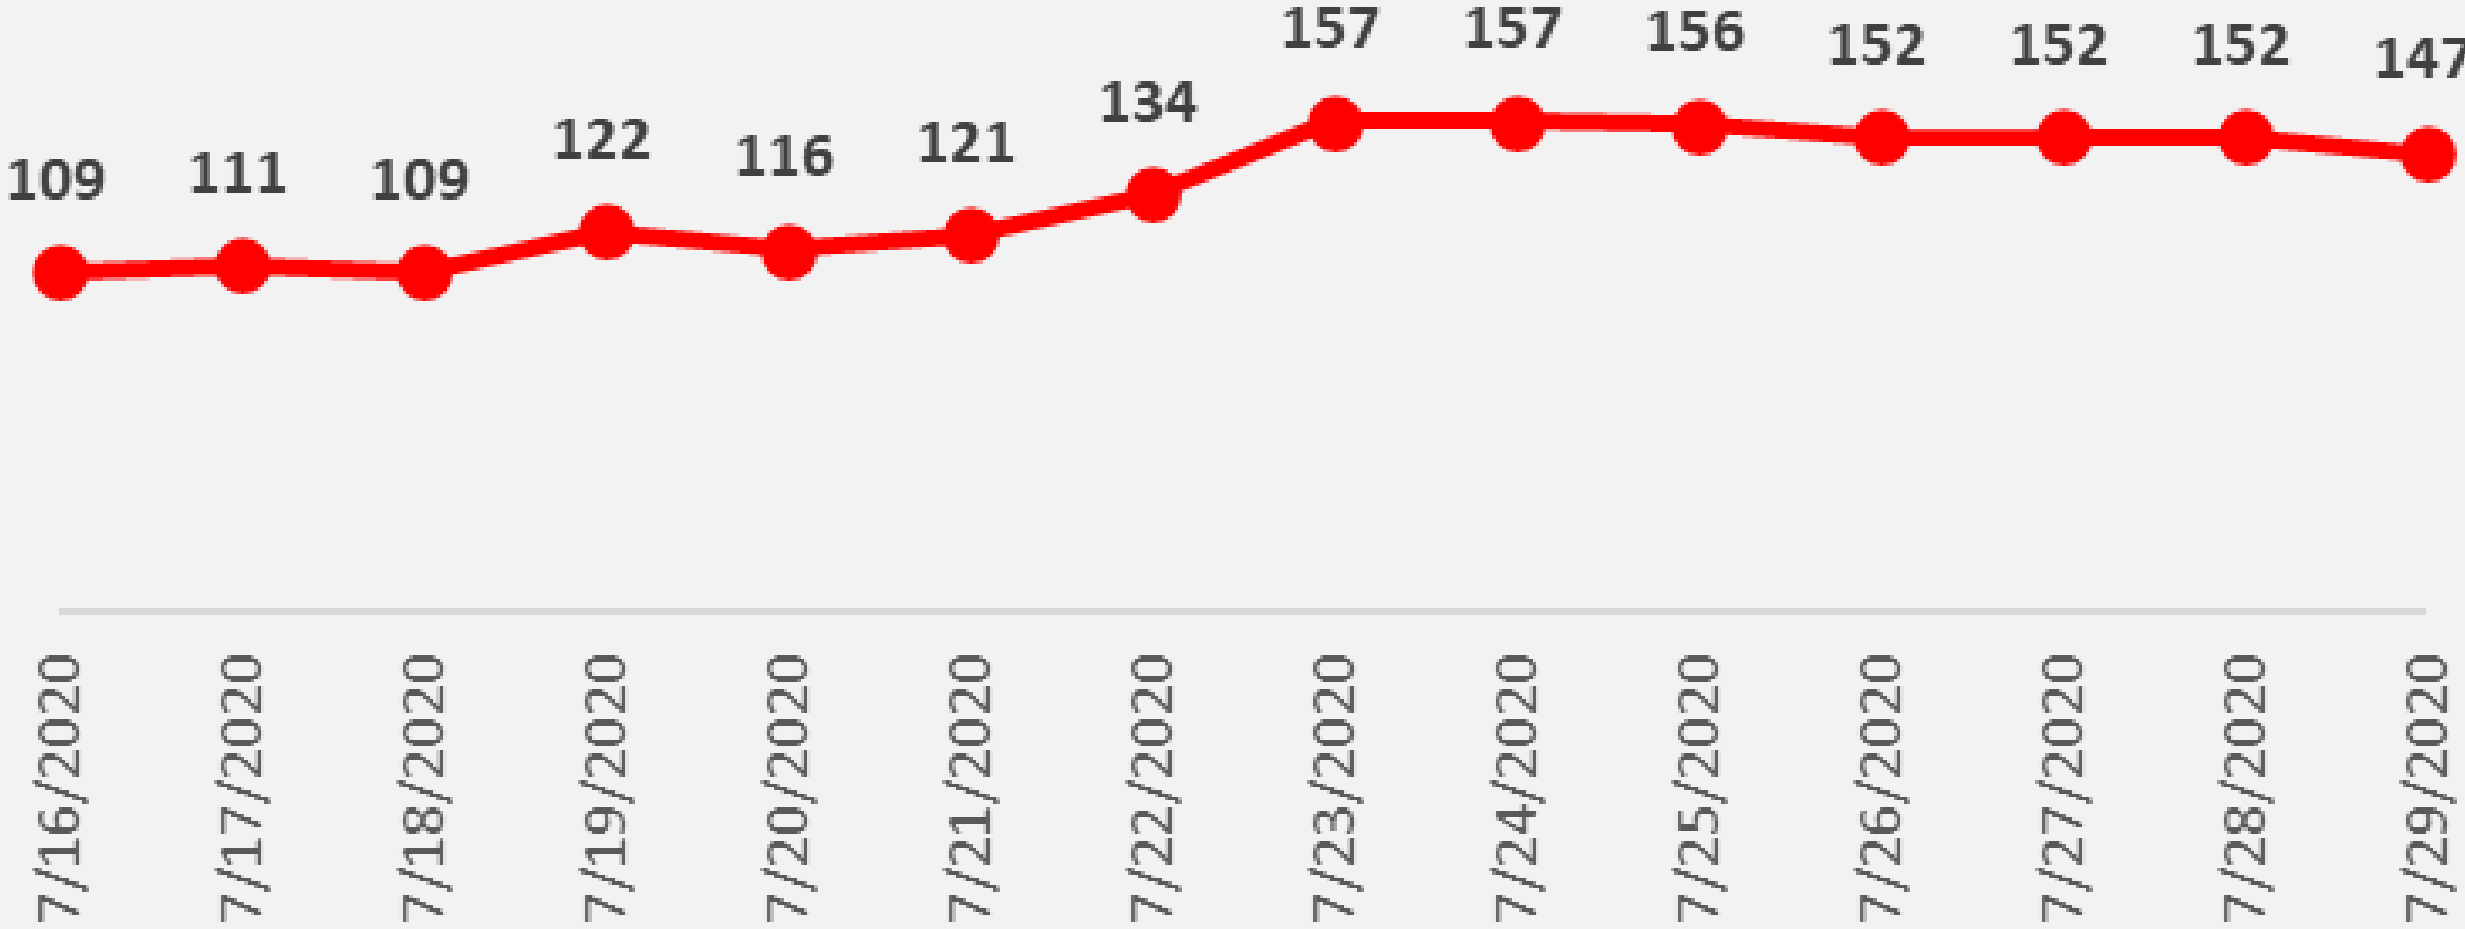

Nueces County Daily COVID-19 Cases

Nueces County COVID-19 Cases

July 29, 2020

Corpus Christi Hospitals

Daily COVID-19 Hospitalized Patients

Corpus Christi Hospitals Daily COVID-19 ICU Patients

Nueces County Total COVID-19 Deaths

Nueces County Daily COVID-19 Cases