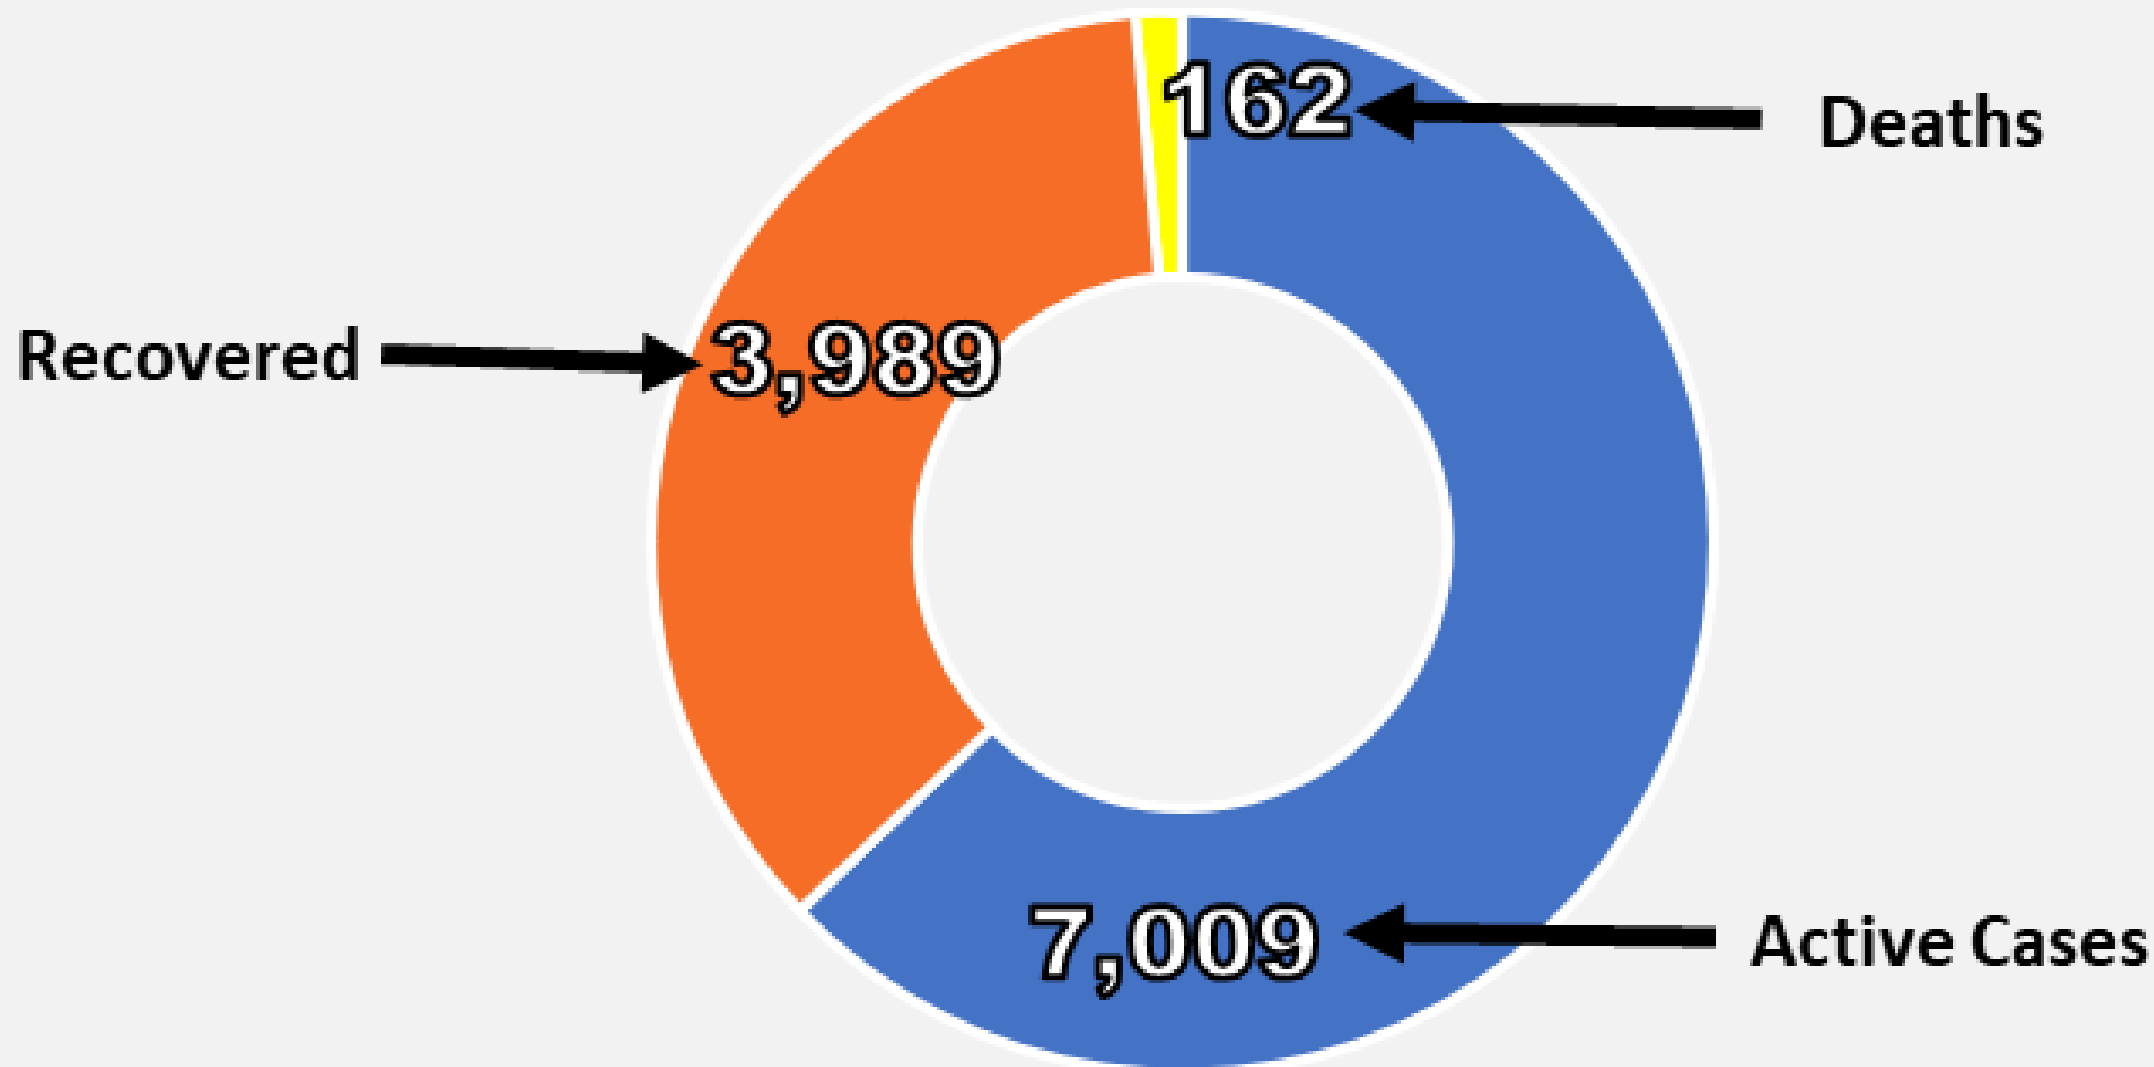

Nueces County Daily COVID-19 Cases

Nueces County COVID-19 Cases

July 29, 2020

Corpus Christi Hospitals

Daily COVID-19 Hospitalized Patients

Corpus Christi Hospitals Daily COVID-19 ICU Patients

Nueces County Total COVID-19 Deaths

Nueces County Daily COVID-19 Cases