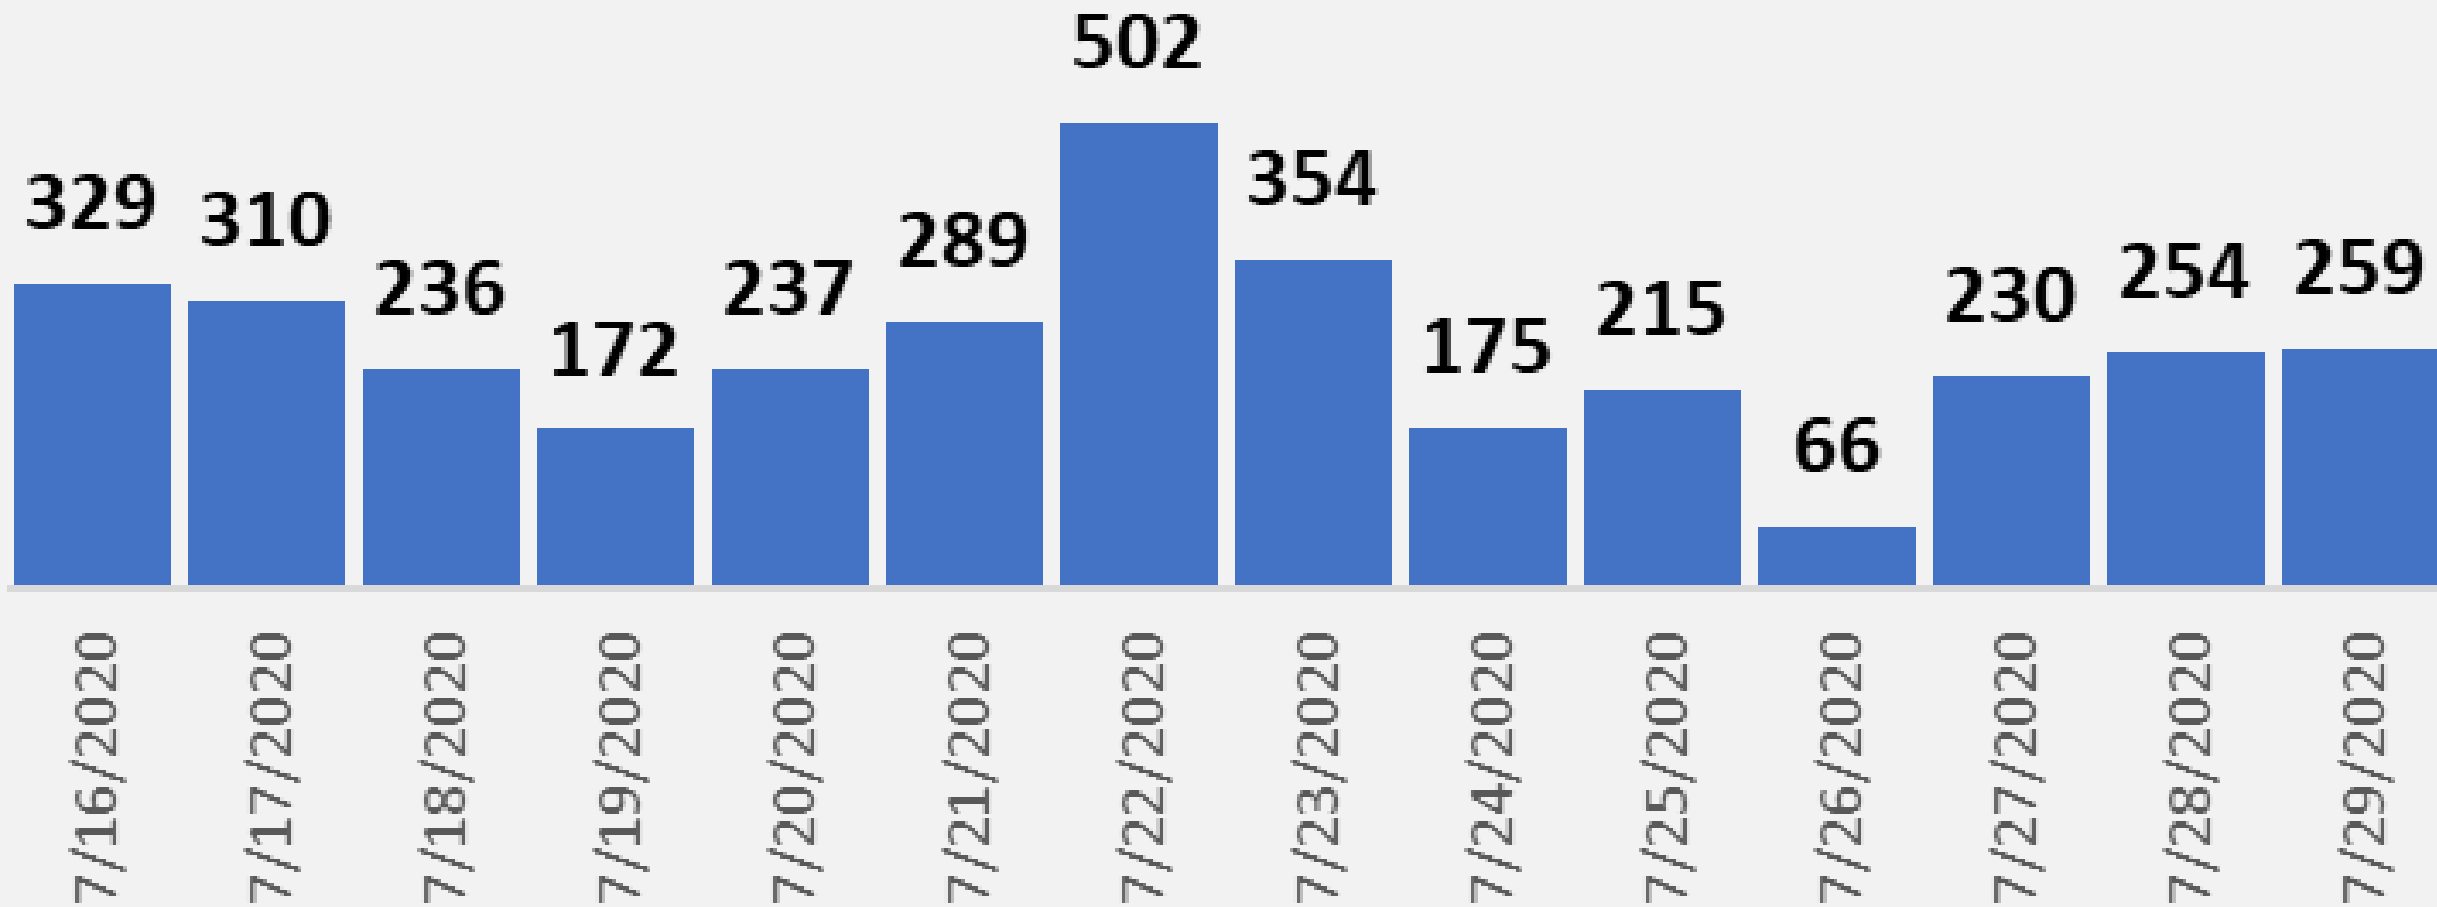

Nueces County Daily COVID-19 Cases

Nueces County COVID-19 Cases

July 29, 2020

Corpus Christi Hospitals

Daily COVID-19 Hospitalized Patients

Corpus Christi Hospitals Daily COVID-19 ICU Patients

Nueces County Total COVID-19 Deaths

Nueces County Daily COVID-19 Cases