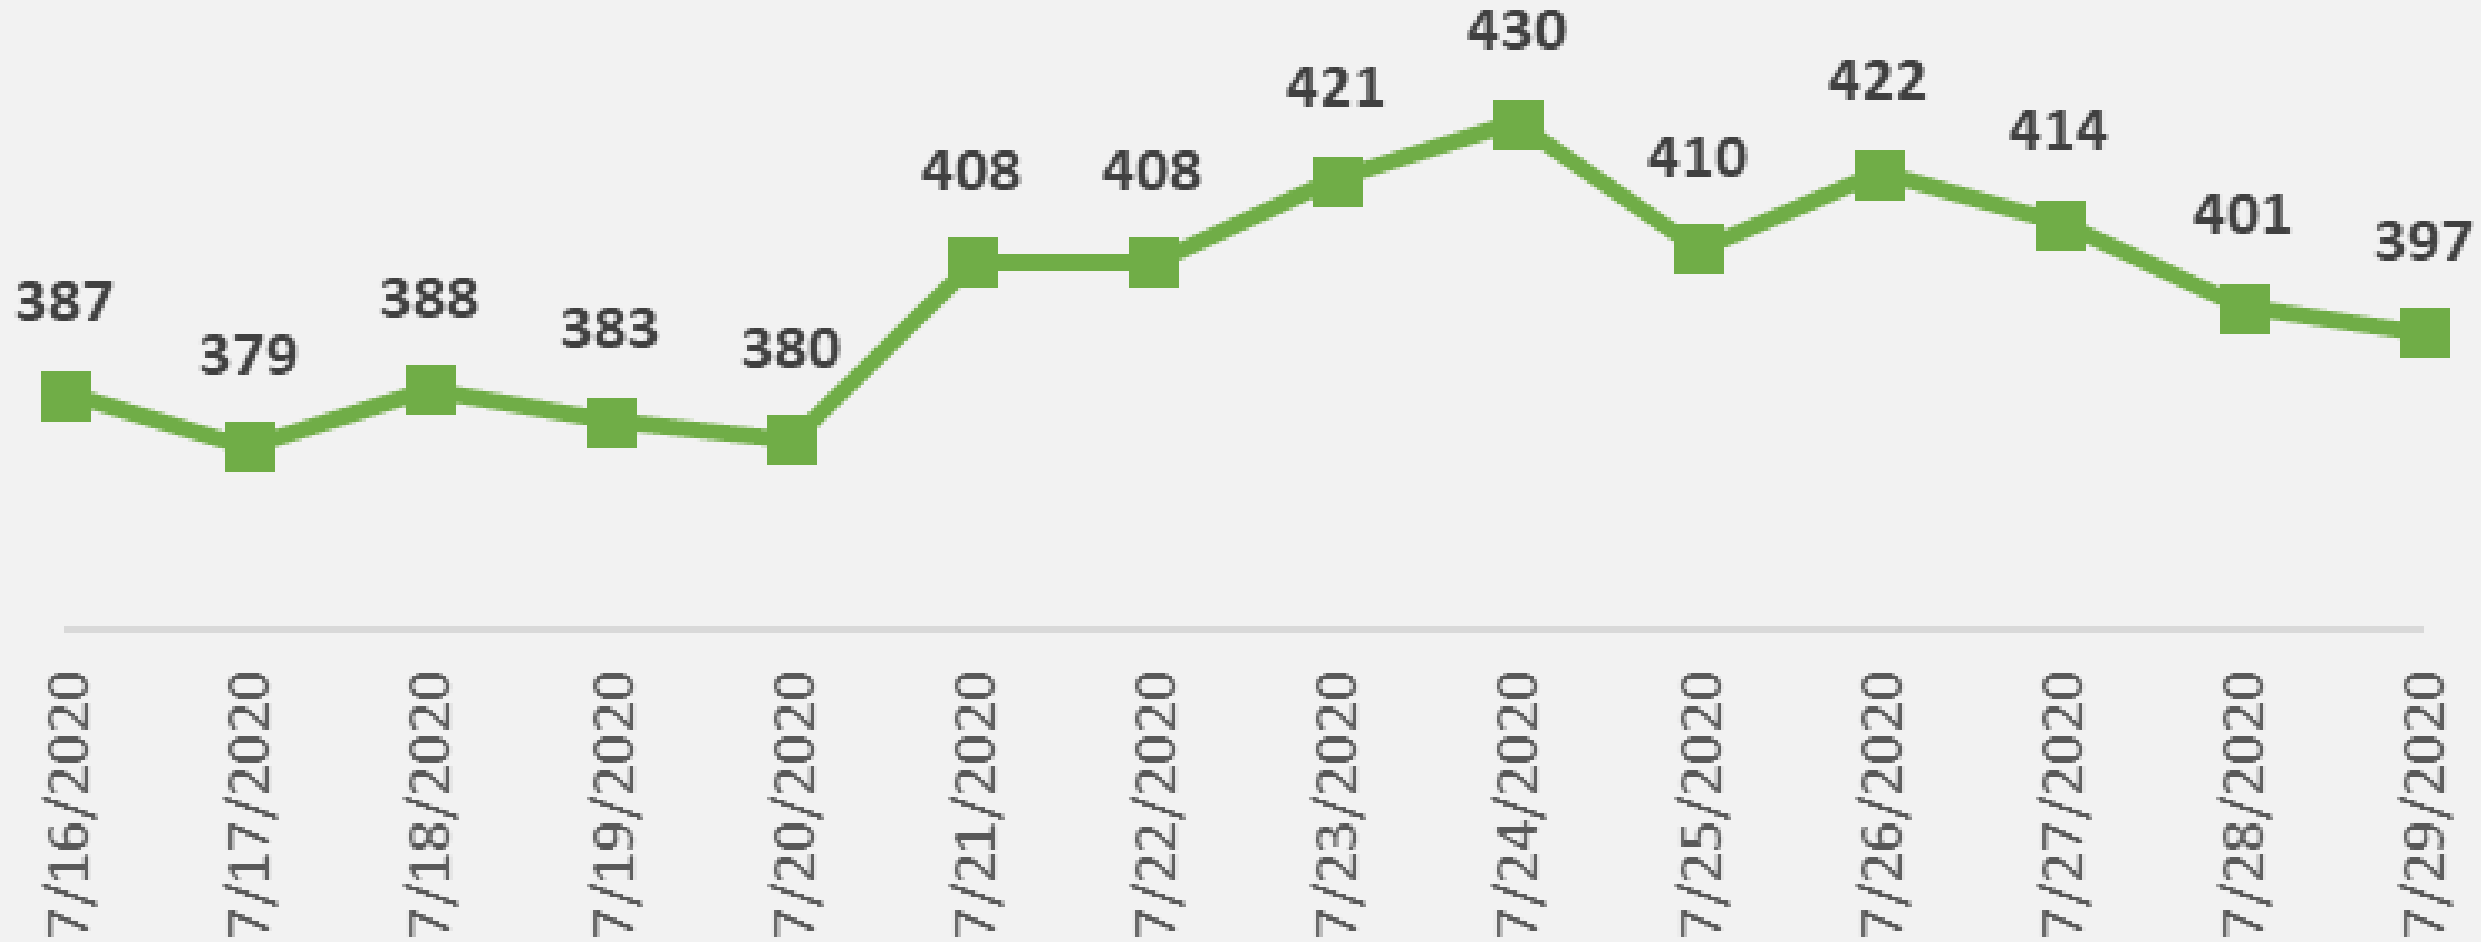

Nueces County Daily COVID-19 Cases

Nueces County COVID-19 Cases

July 29, 2020

Corpus Christi Hospitals

Daily COVID-19 Hospitalized Patients

Corpus Christi Hospitals Daily COVID-19 ICU Patients

Nueces County Total COVID-19 Deaths

Nueces County Daily COVID-19 Cases