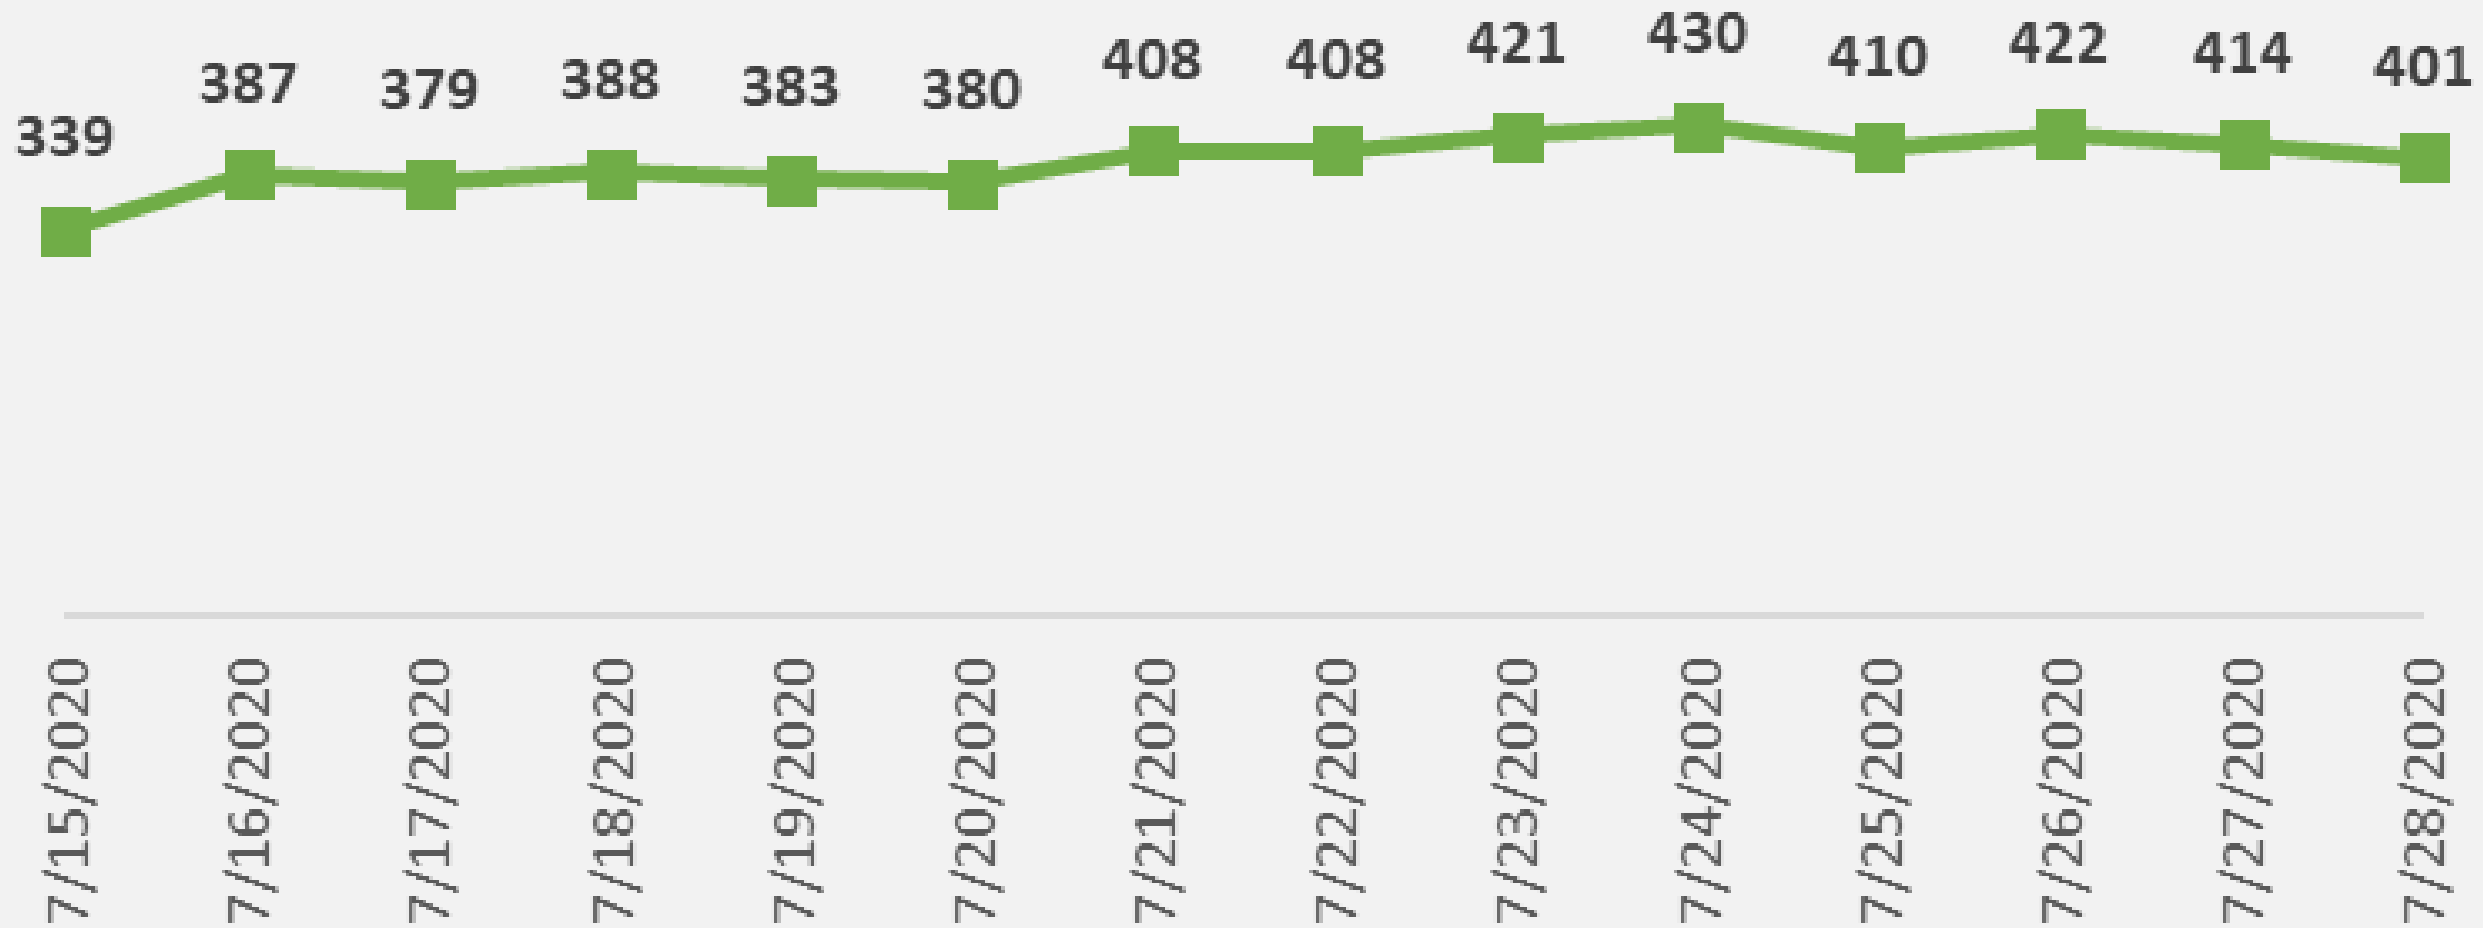

# Nueces County Daily COVID-19 Cases

# Nueces County COVID-19 Cases

## Daily COVID-19 Hospitalized Patients