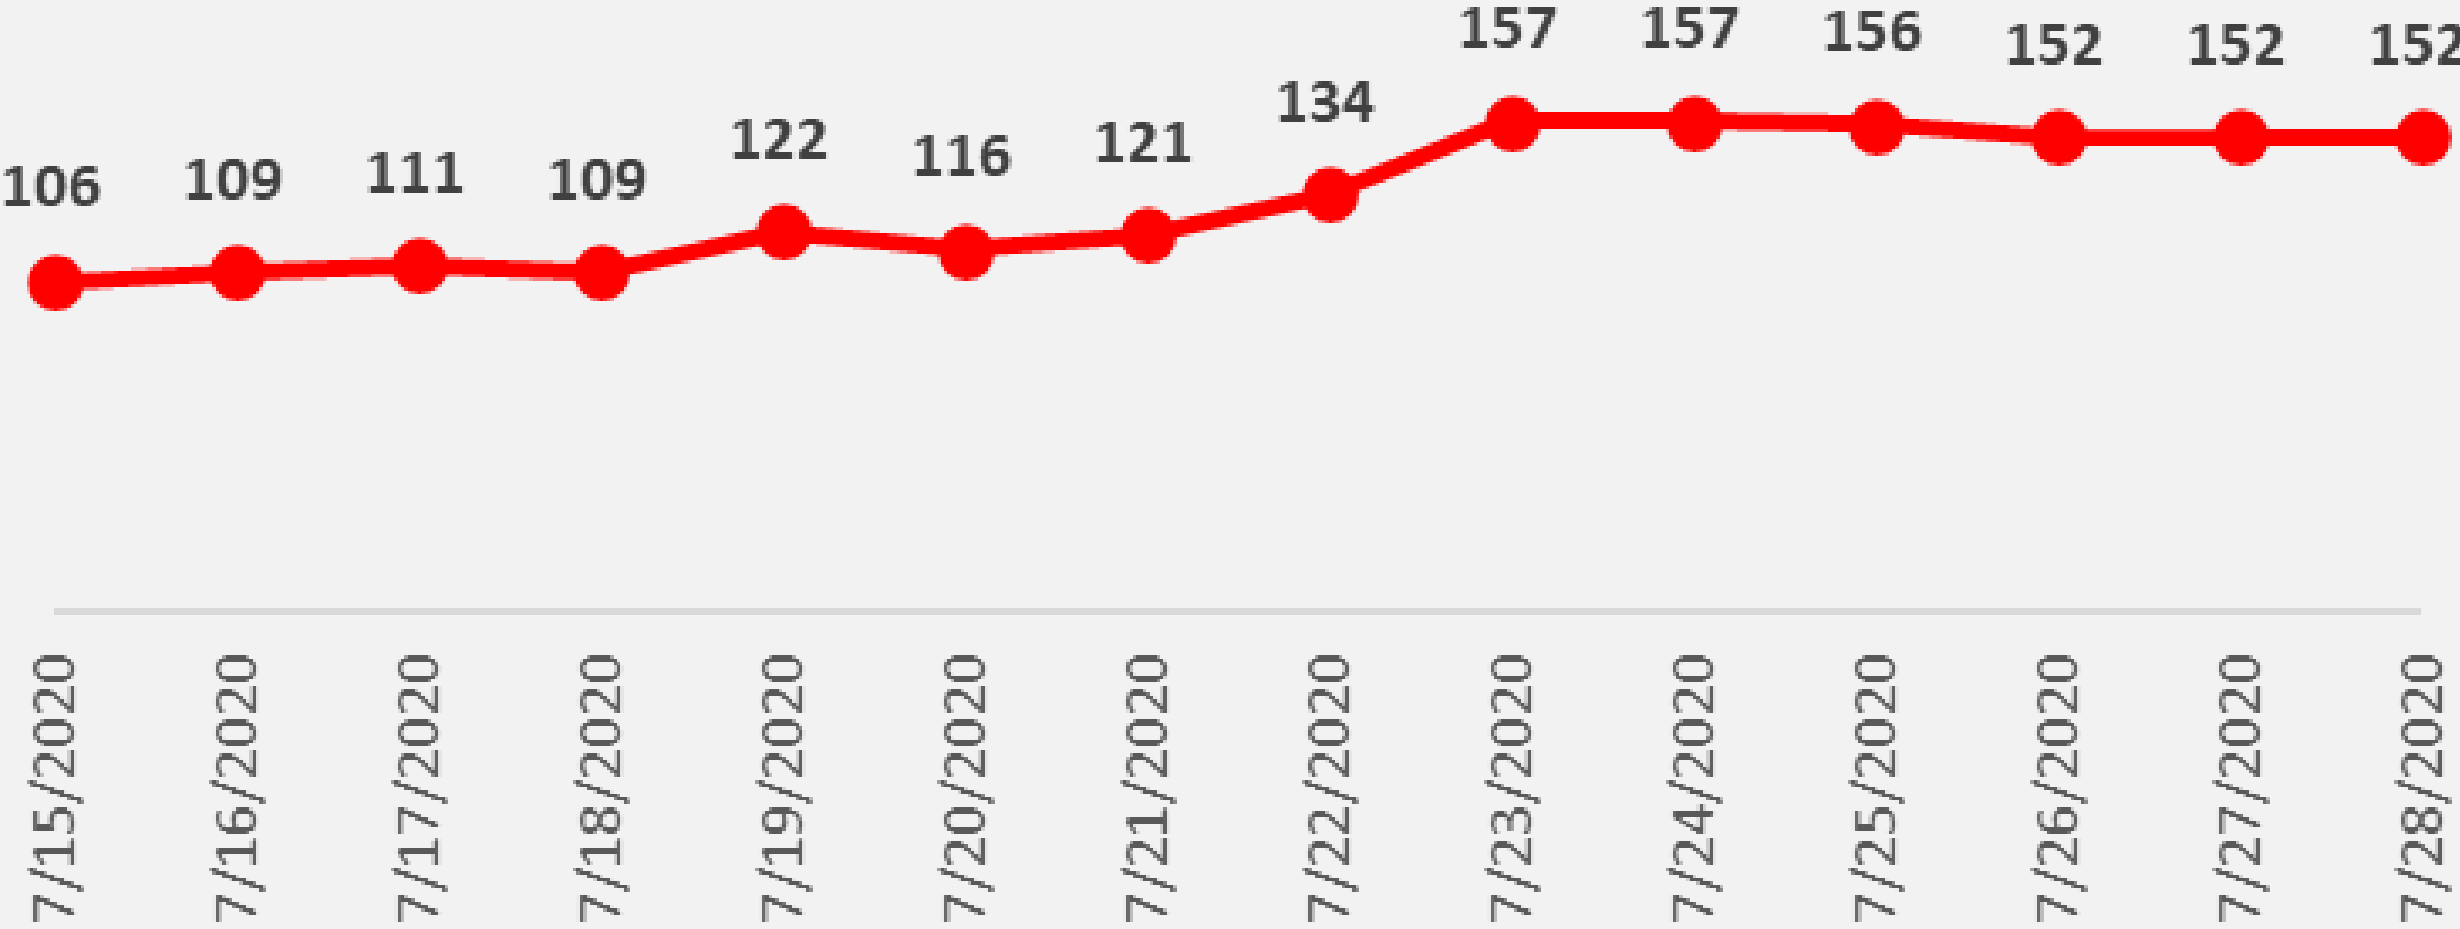

Corpus Christi Hospitals Daily COVID-19 ICU Patients