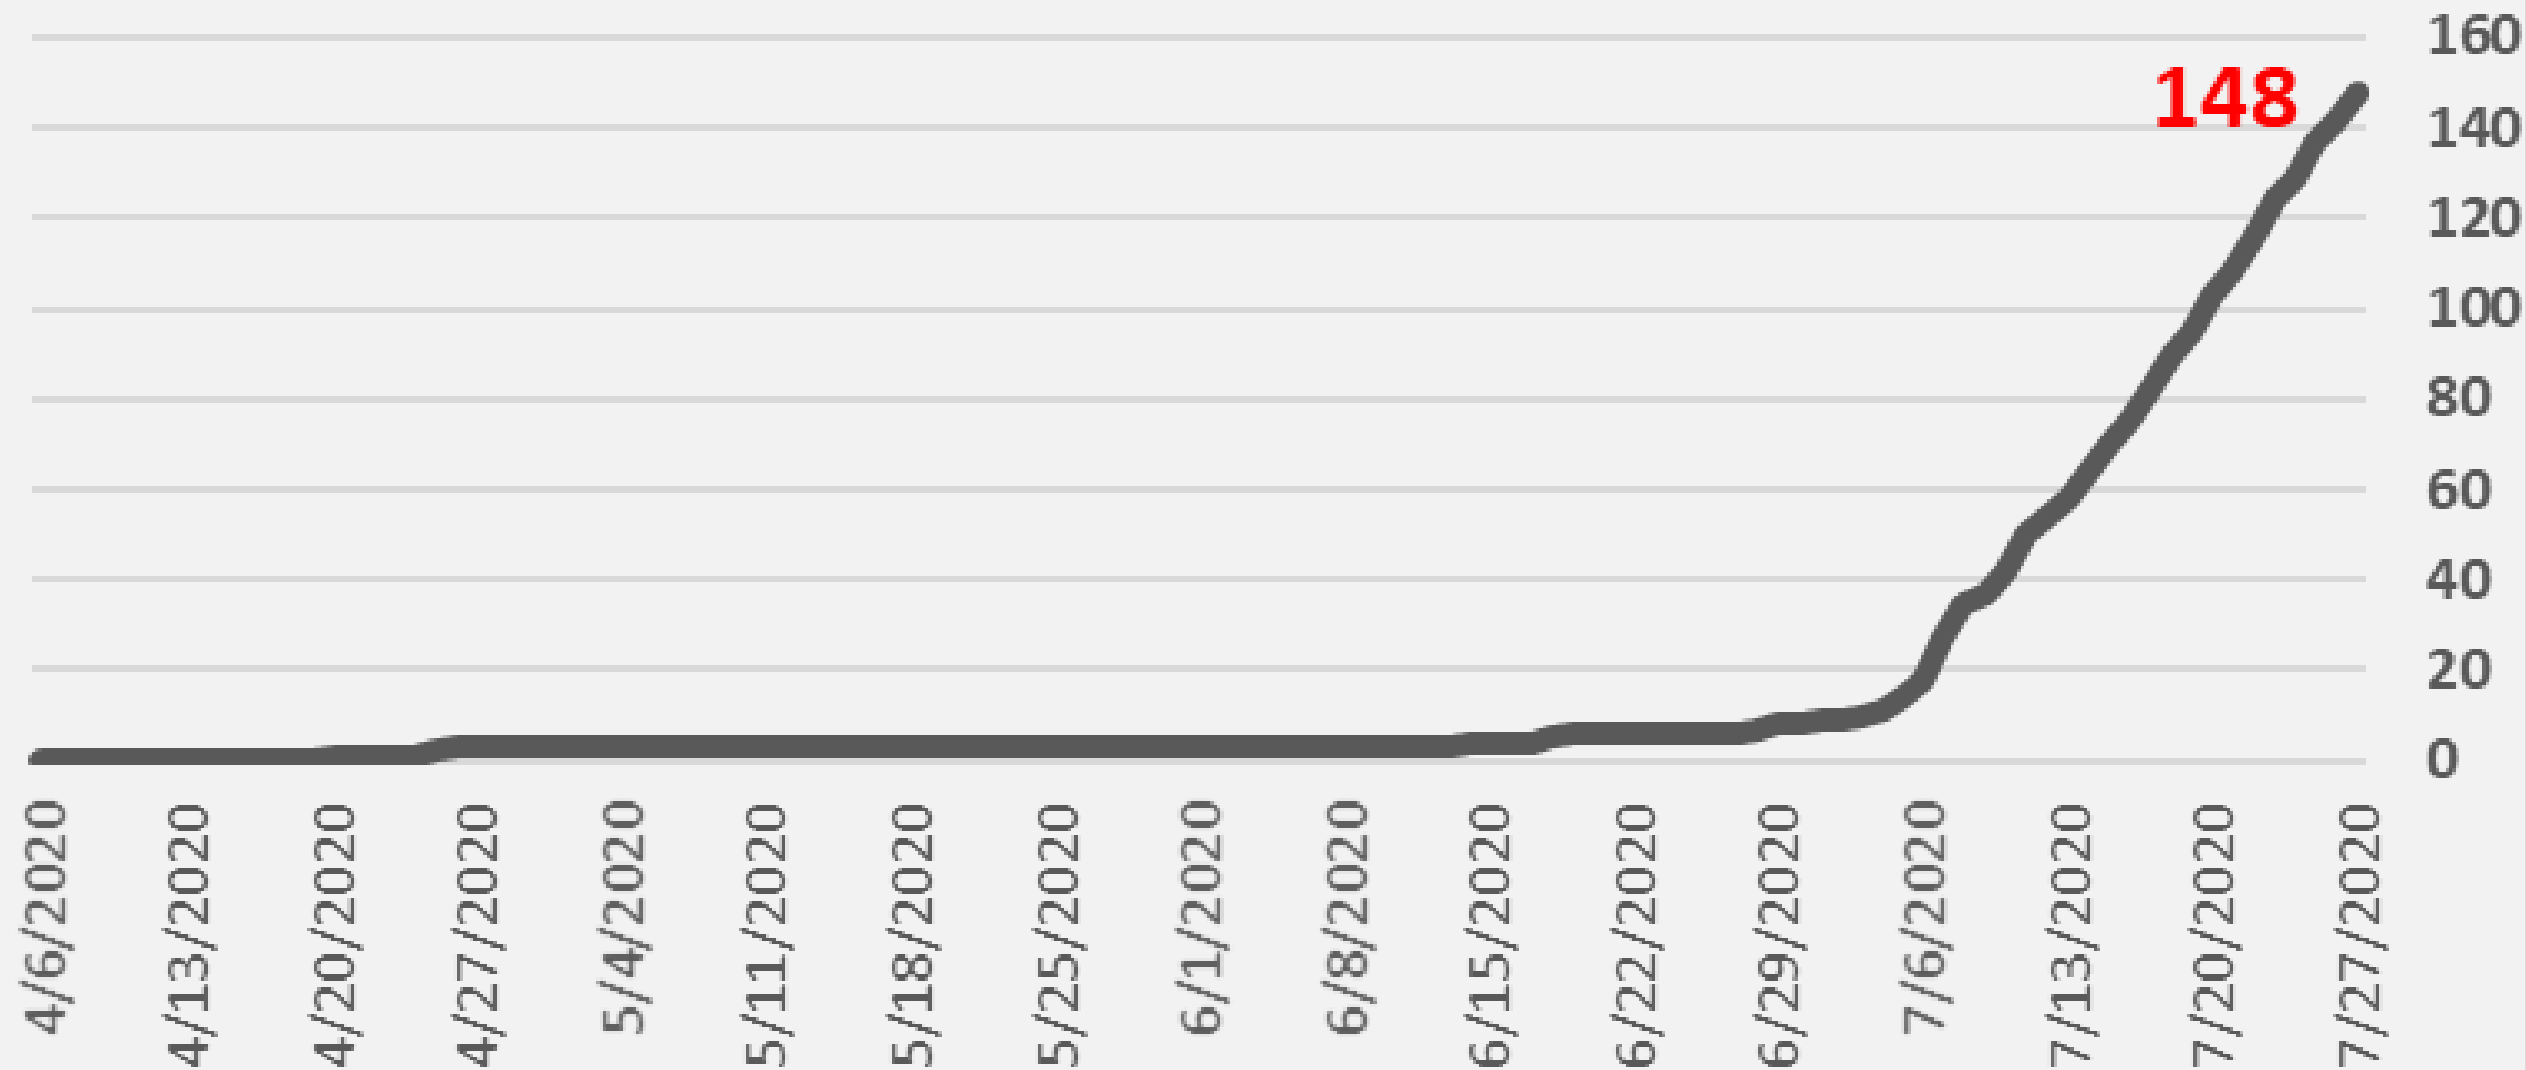

Nueces County Daily COVID-19 Cases

Nueces County Daily COVID-19 Cases

■ Probable

■ Confirmed

Nueces County COVID-19 Cases

July 27, 2020

Corpus Christi Hospitals

Daily COVID-19 Hospitalized Patients

Corpus Christi Hospitals Daily COVID-19 ICU Patients

Nueces County Total COVID-19 Deaths

Nueces County Daily COVID-19 Cases