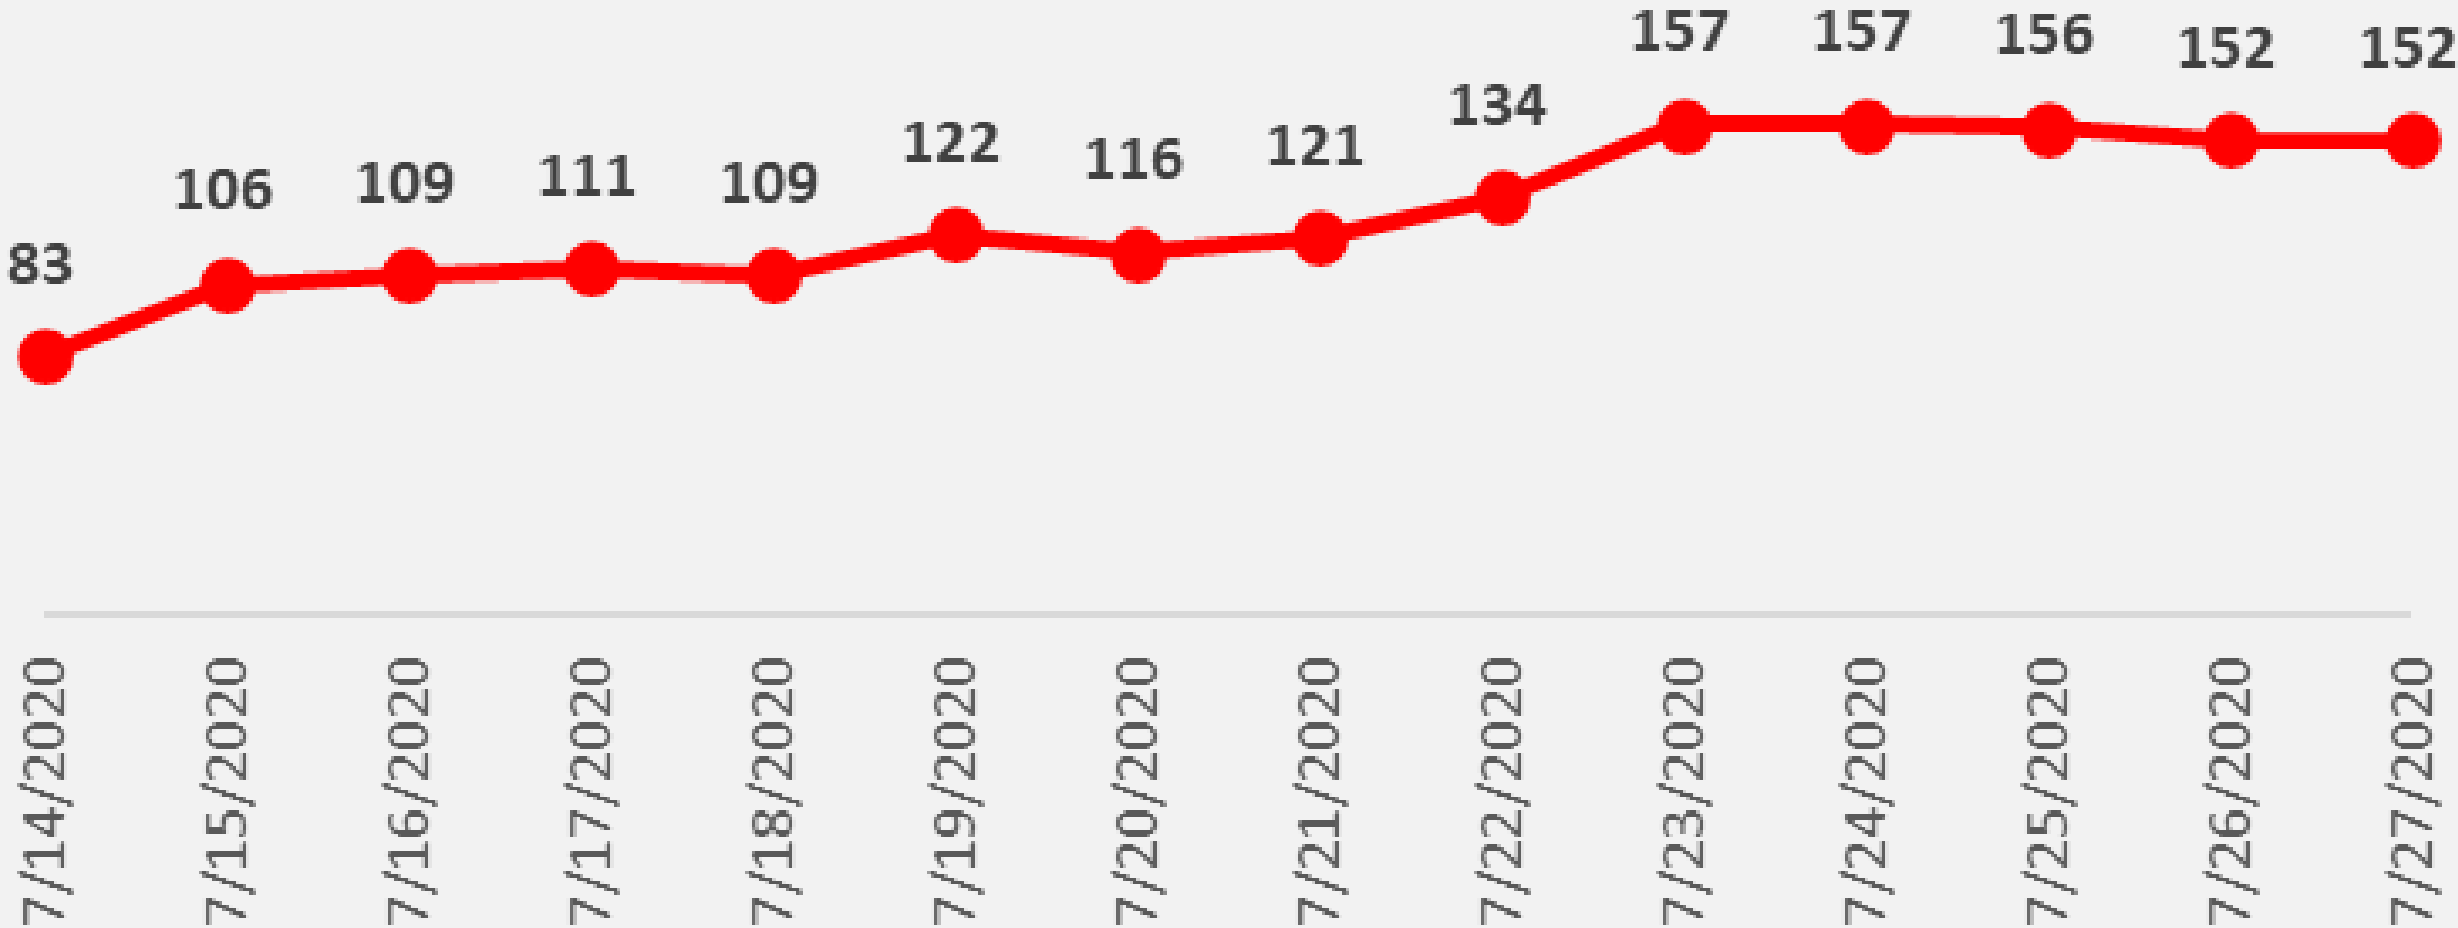

Nueces County Daily COVID-19 Cases

Nueces County Daily COVID-19 Cases

■ Probable

■ Confirmed

Nueces County COVID-19 Cases

July 27, 2020

Corpus Christi Hospitals

Daily COVID-19 Hospitalized Patients

Corpus Christi Hospitals Daily COVID-19 ICU Patients

Nueces County Total COVID-19 Deaths

Nueces County Daily COVID-19 Cases