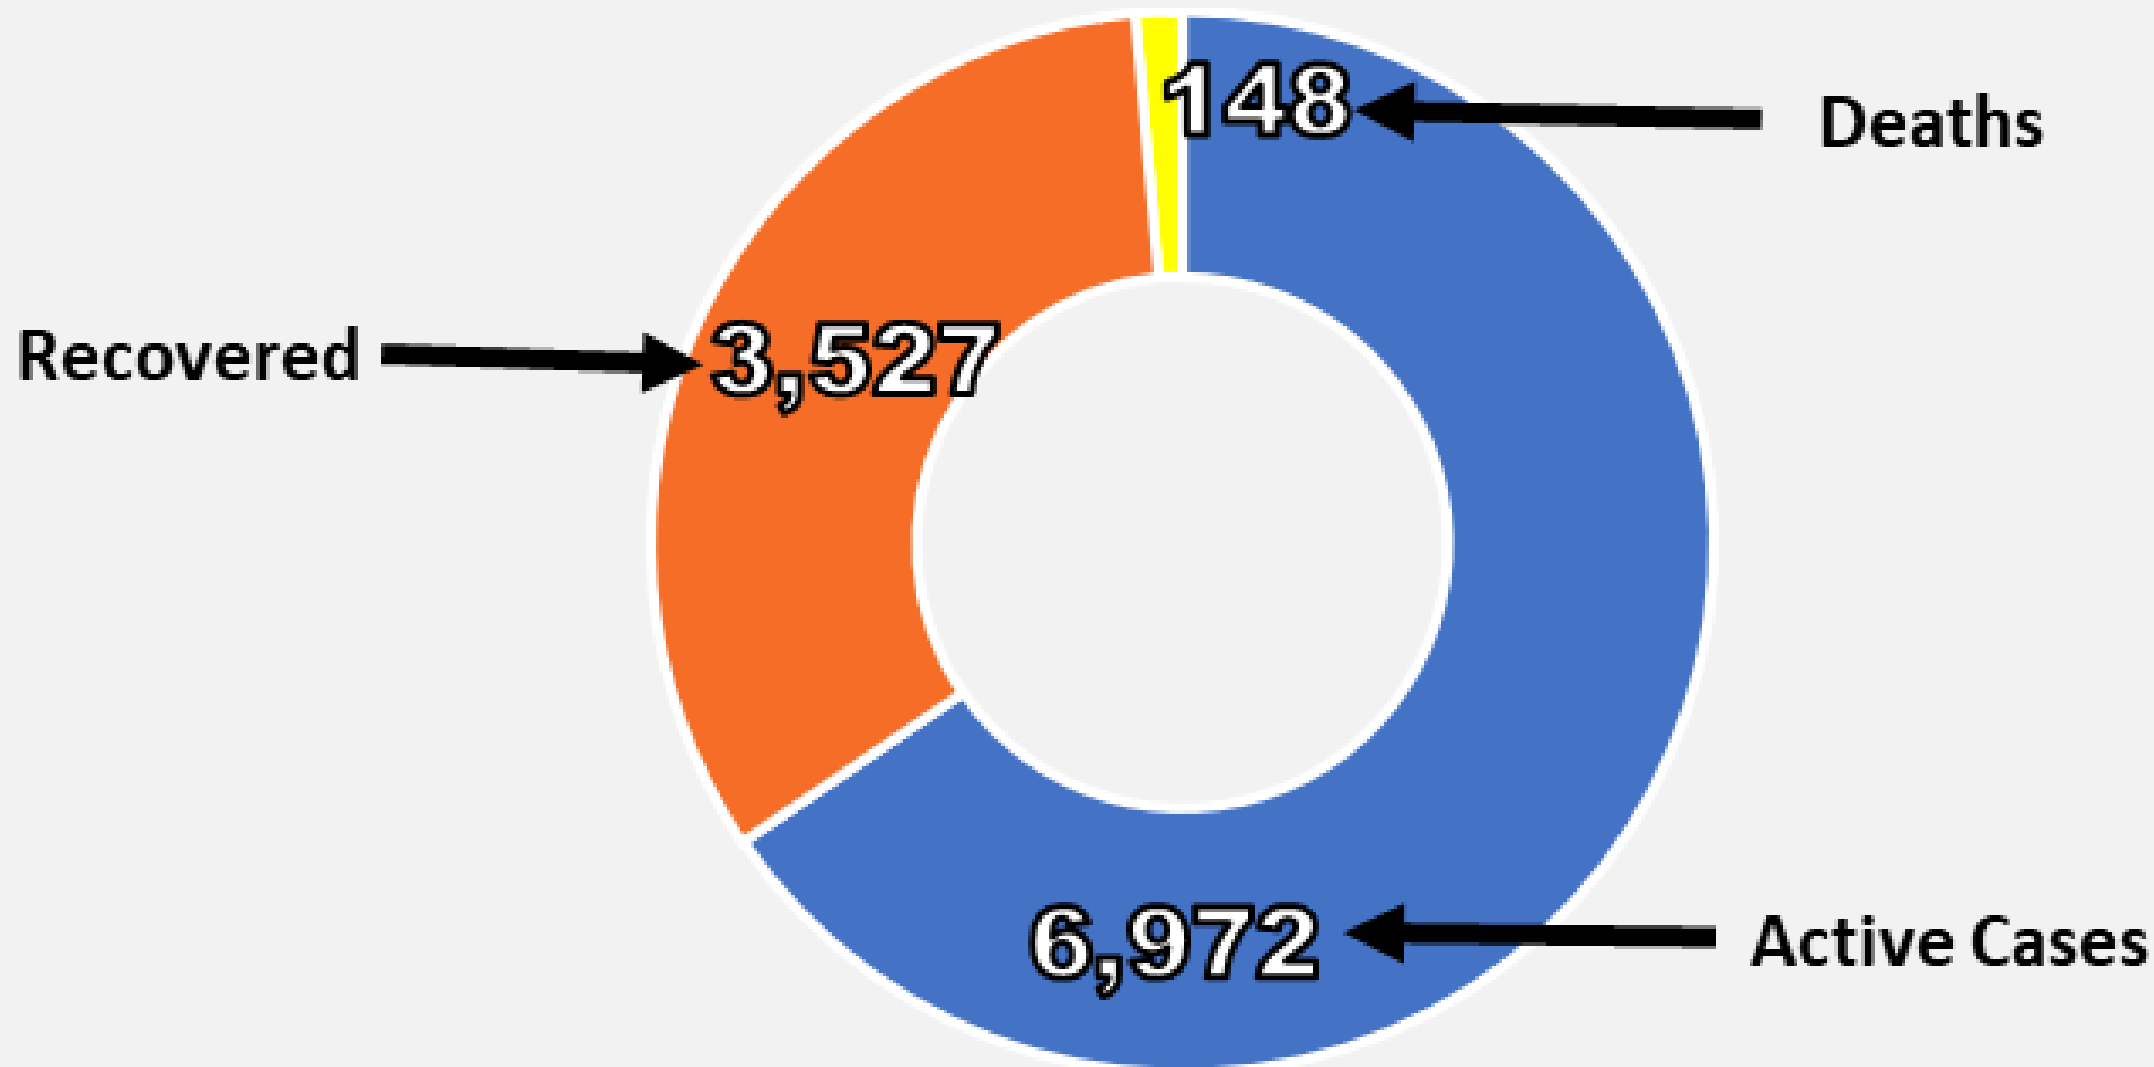

Nueces County Daily COVID-19 Cases

Nueces County Daily COVID-19 Cases

■ Probable

■ Confirmed

Nueces County COVID-19 Cases

July 27, 2020

Corpus Christi Hospitals

Daily COVID-19 Hospitalized Patients

Corpus Christi Hospitals Daily COVID-19 ICU Patients

Nueces County Total COVID-19 Deaths

Nueces County Daily COVID-19 Cases