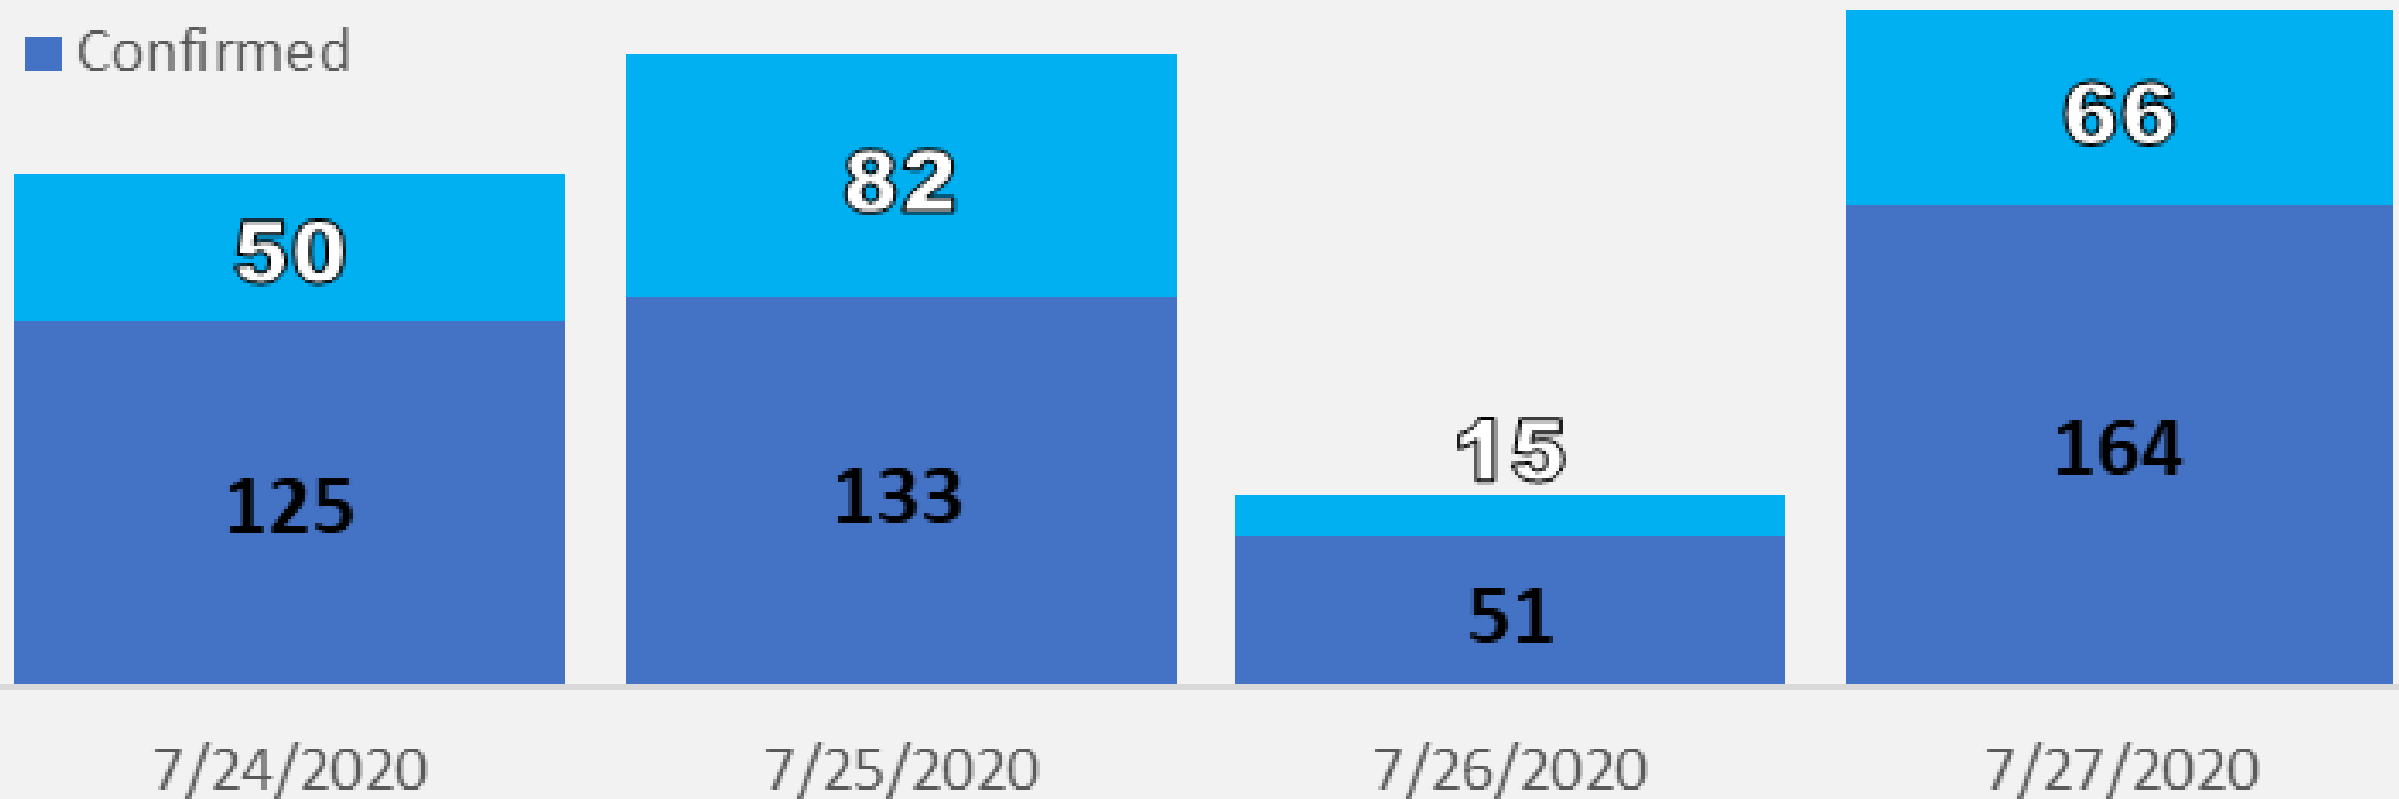

Nueces County Daily COVID-19 Cases

Nueces County Daily COVID-19 Cases

■ Probable

■ Confirmed

Nueces County COVID-19 Cases

July 27, 2020

Corpus Christi Hospitals

Daily COVID-19 Hospitalized Patients