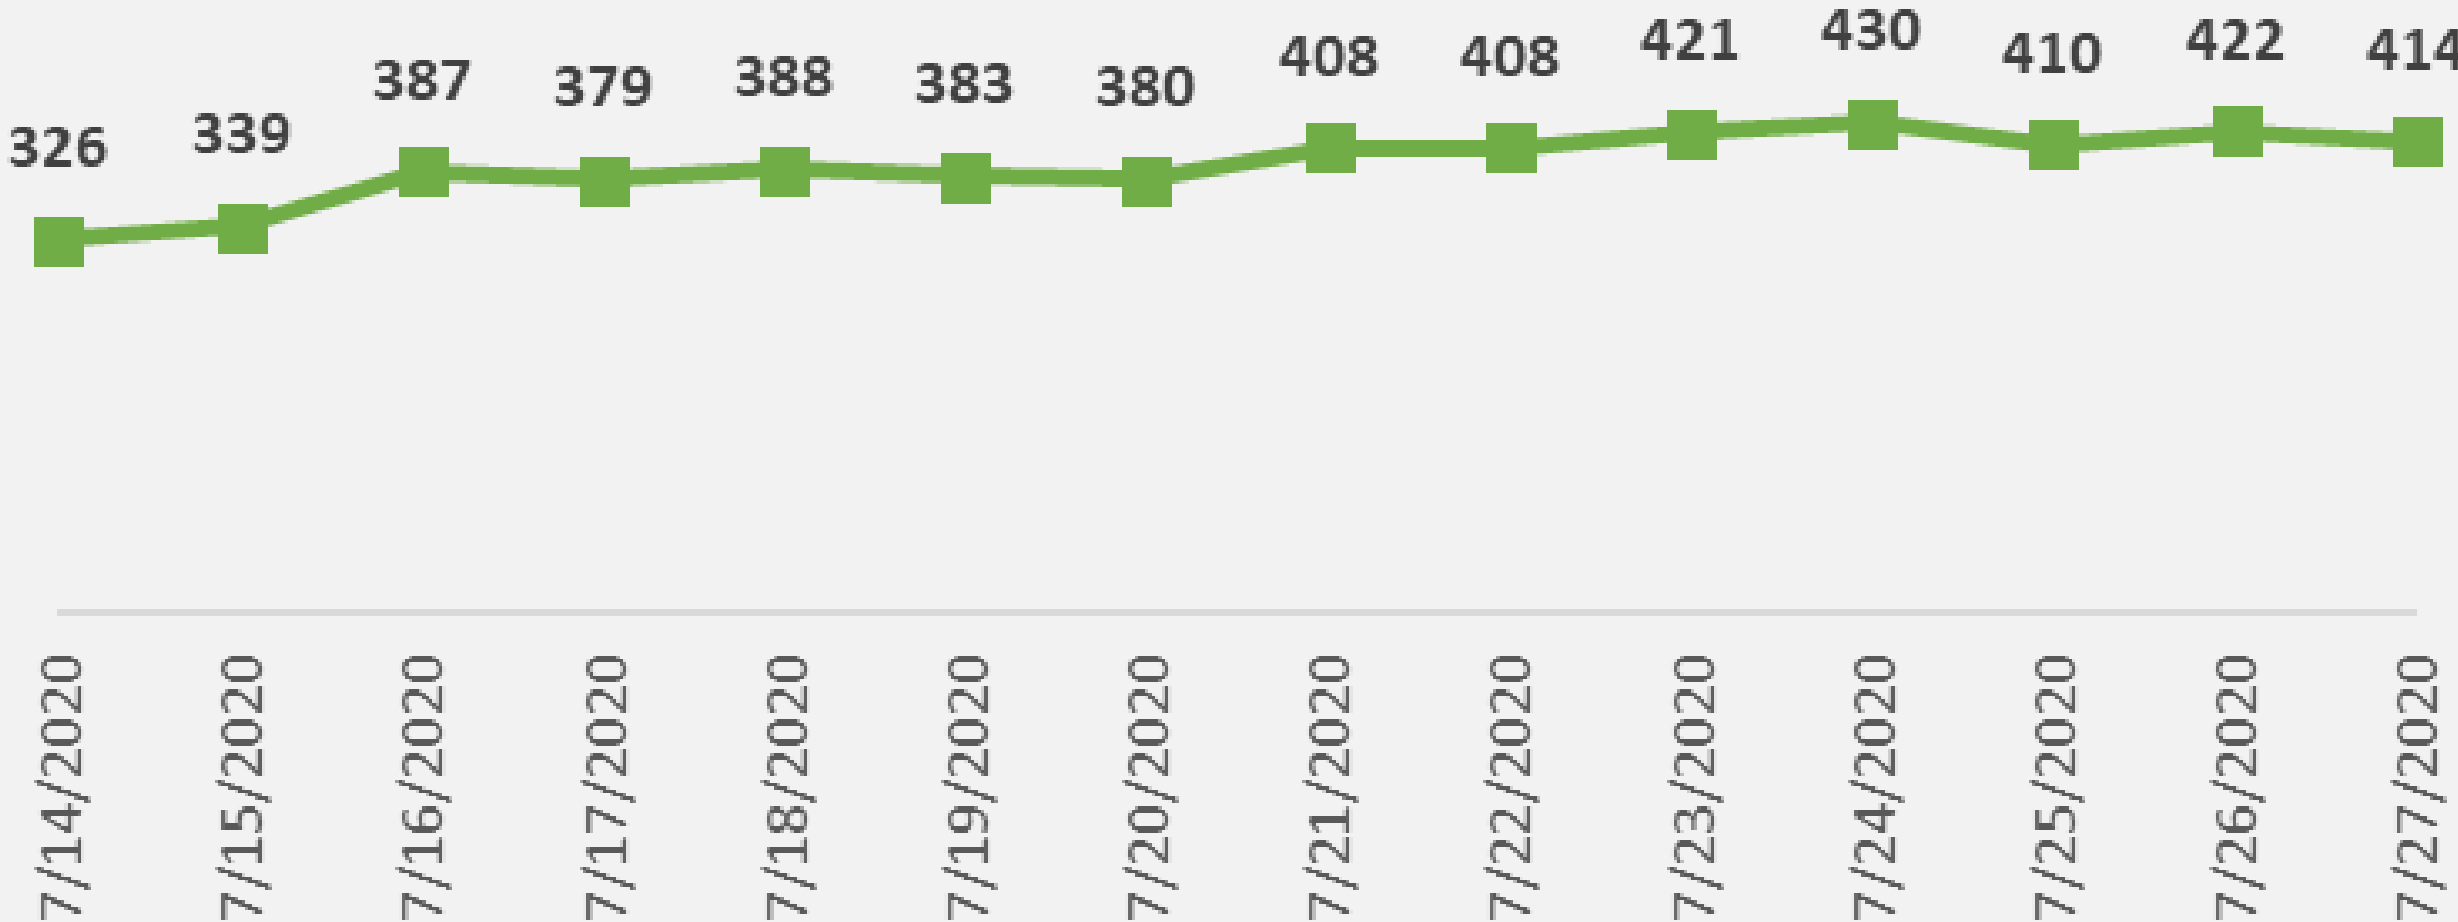

Nueces County Daily COVID-19 Cases

Nueces County Daily COVID-19 Cases

■ Probable

■ Confirmed

Nueces County COVID-19 Cases

July 27, 2020

Corpus Christi Hospitals

Daily COVID-19 Hospitalized Patients

Corpus Christi Hospitals Daily COVID-19 ICU Patients

Nueces County Total COVID-19 Deaths

Nueces County Daily COVID-19 Cases