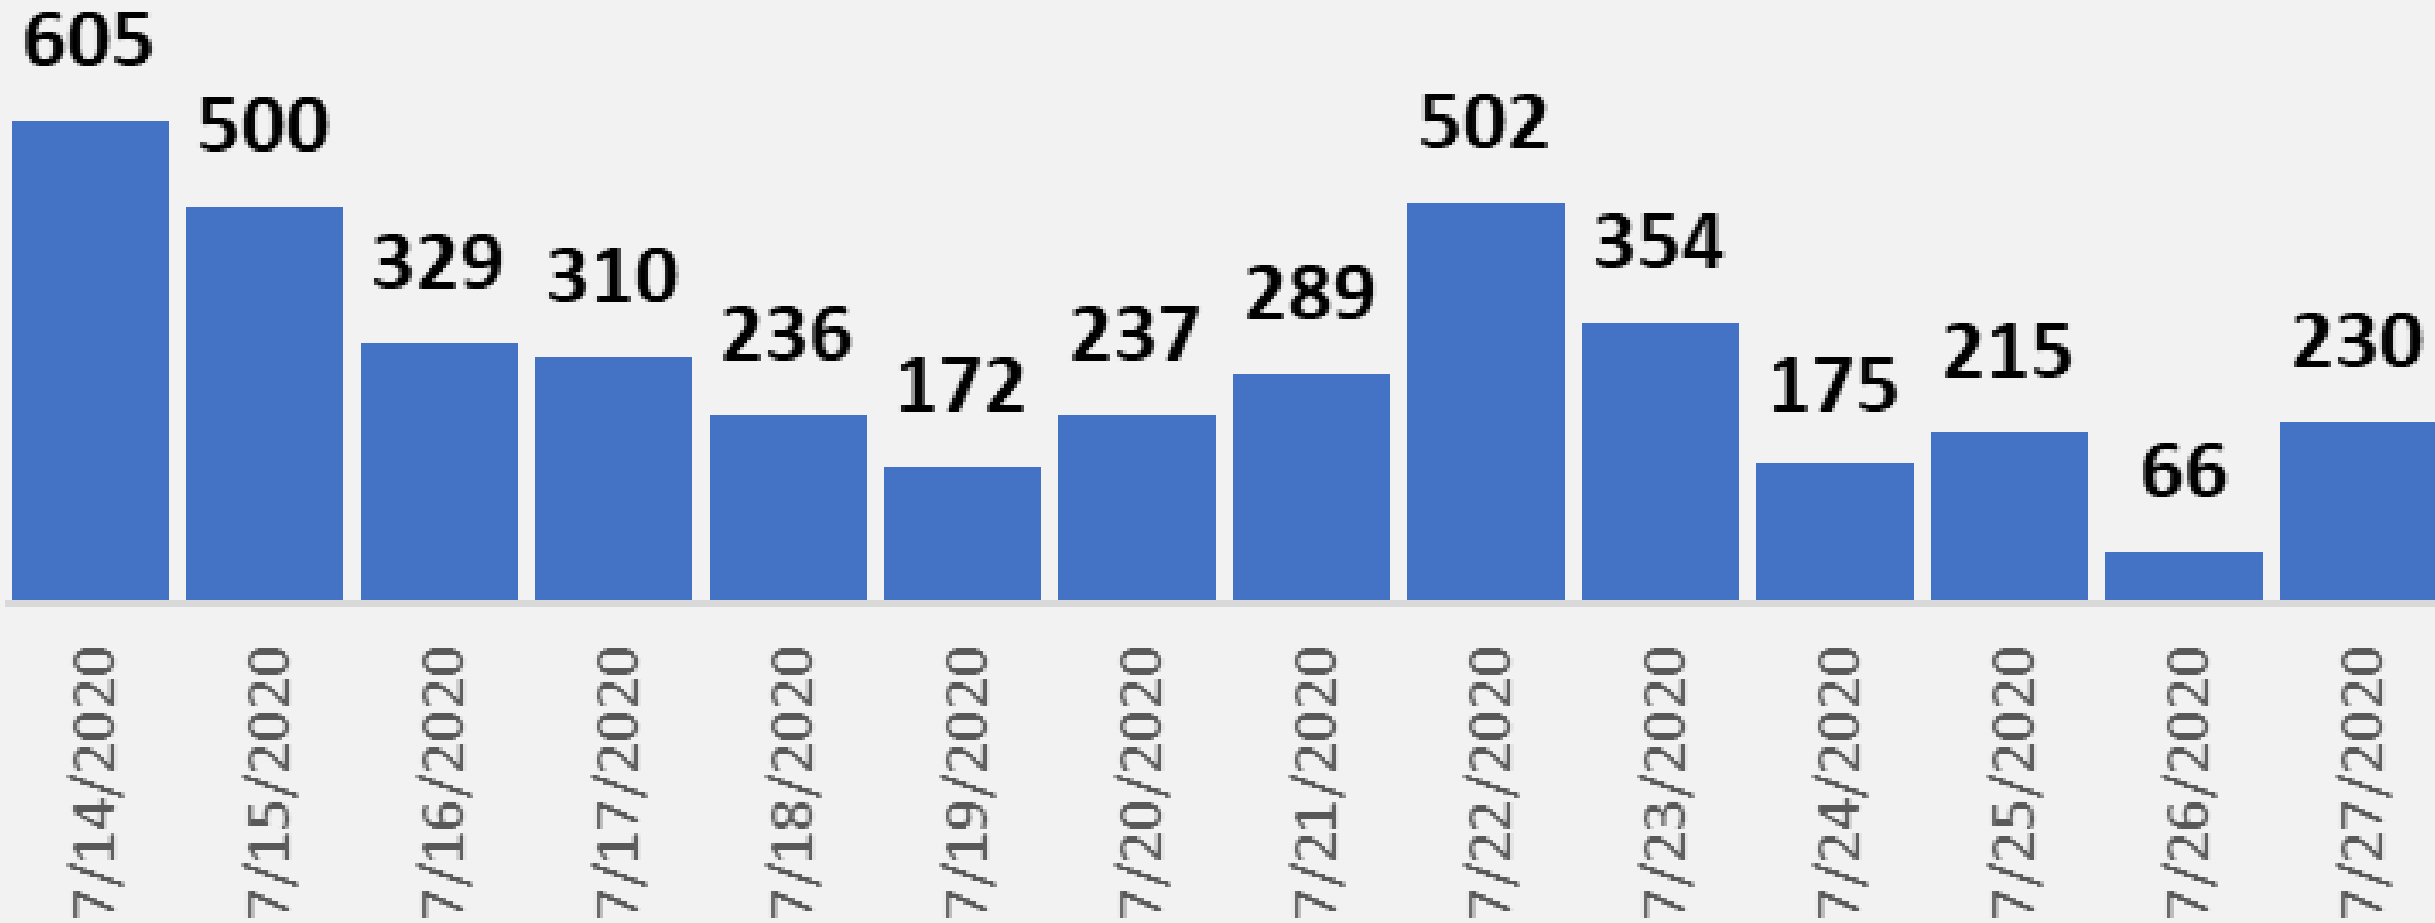

Nueces County Daily COVID-19 Cases

Nueces County Daily COVID-19 Cases

■ Probable

■ Confirmed

Nueces County COVID-19 Cases

July 27, 2020

Corpus Christi Hospitals

Daily COVID-19 Hospitalized Patients

Corpus Christi Hospitals Daily COVID-19 ICU Patients

Nueces County Total COVID-19 Deaths

Nueces County Daily COVID-19 Cases