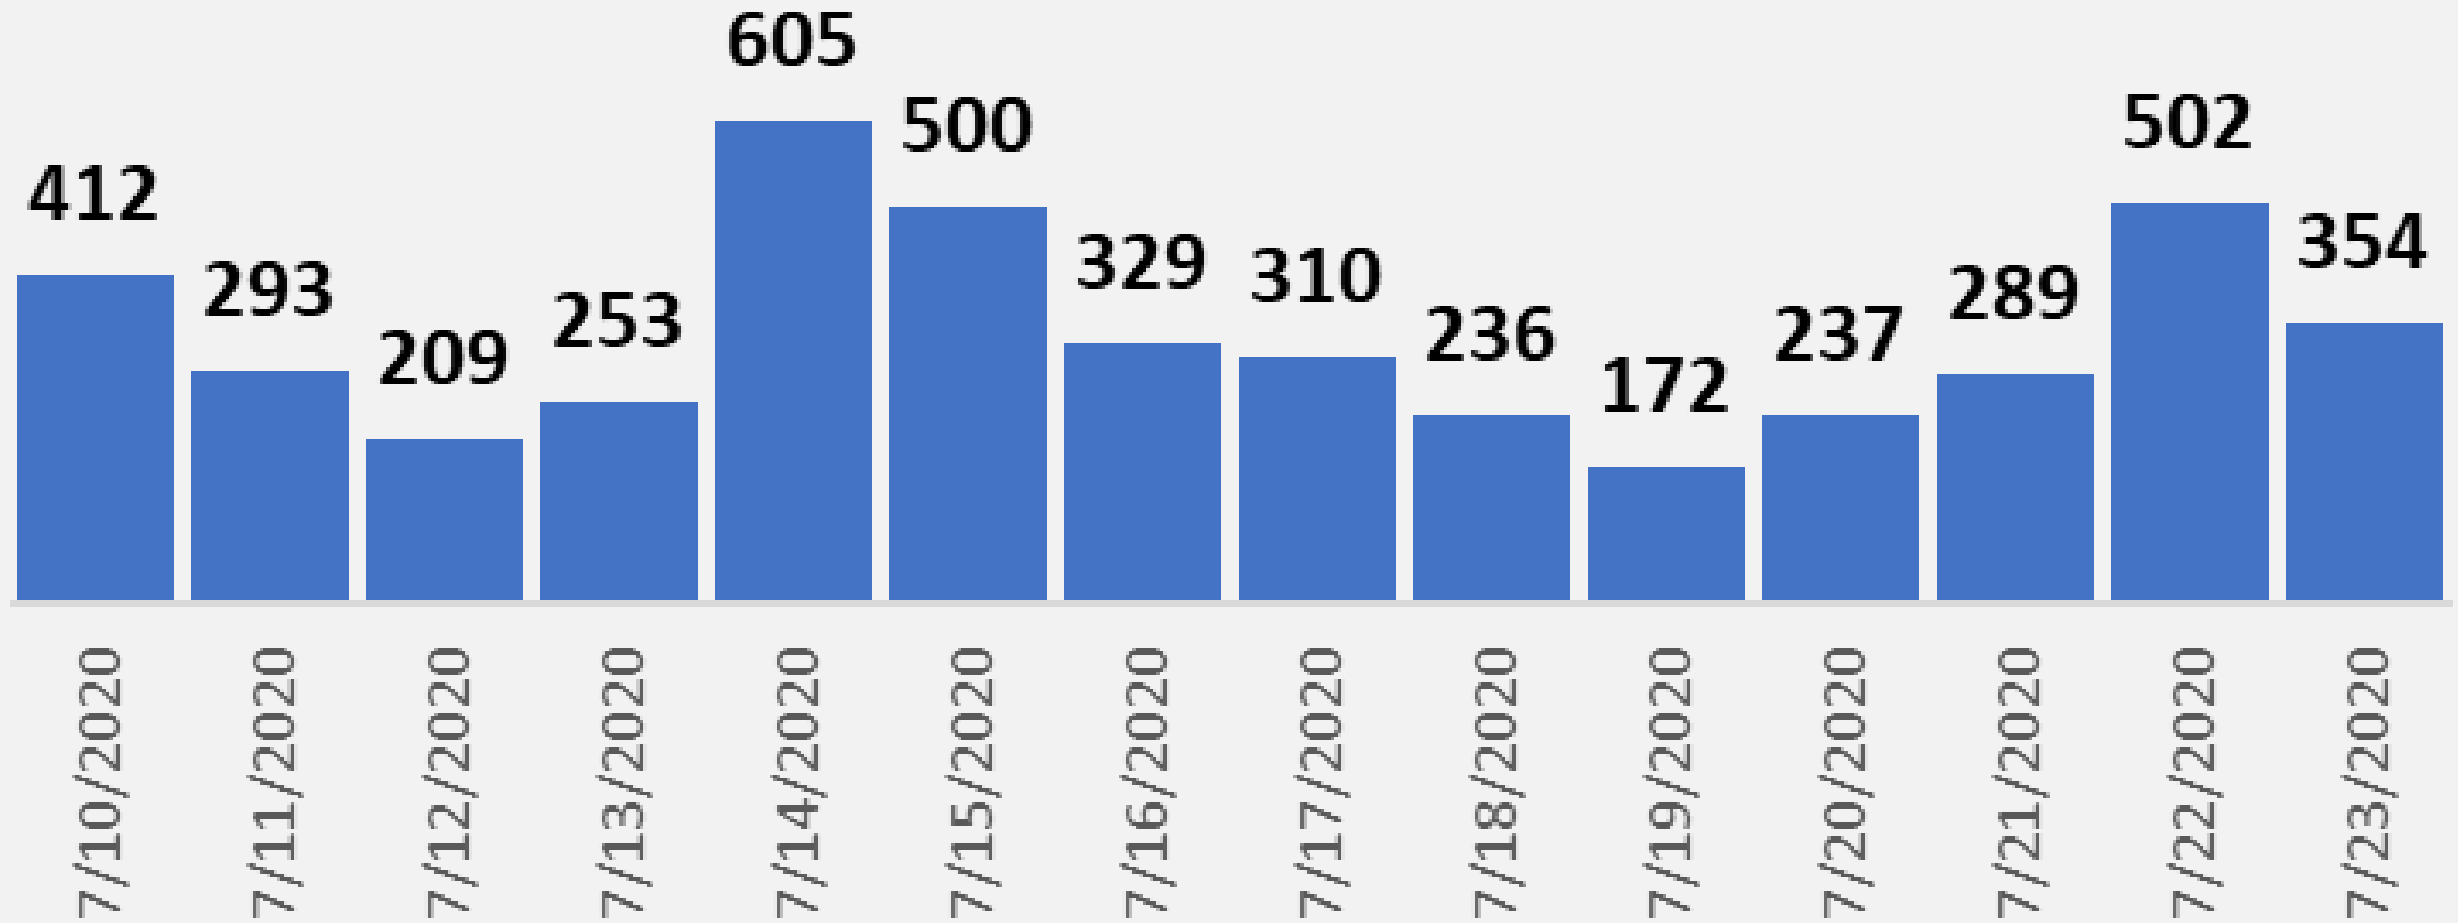

Nueces County Daily COVID-19 Cases

Nueces County COVID-19 Cases

July 23, 2020

Corpus Christi Hospitals

Daily COVID-19 Hospitalized Patients

Corpus Christi Hospitals Daily COVID-19 ICU Patients

Nueces County Total COVID-19 Deaths

Nueces County Daily COVID-19 Cases