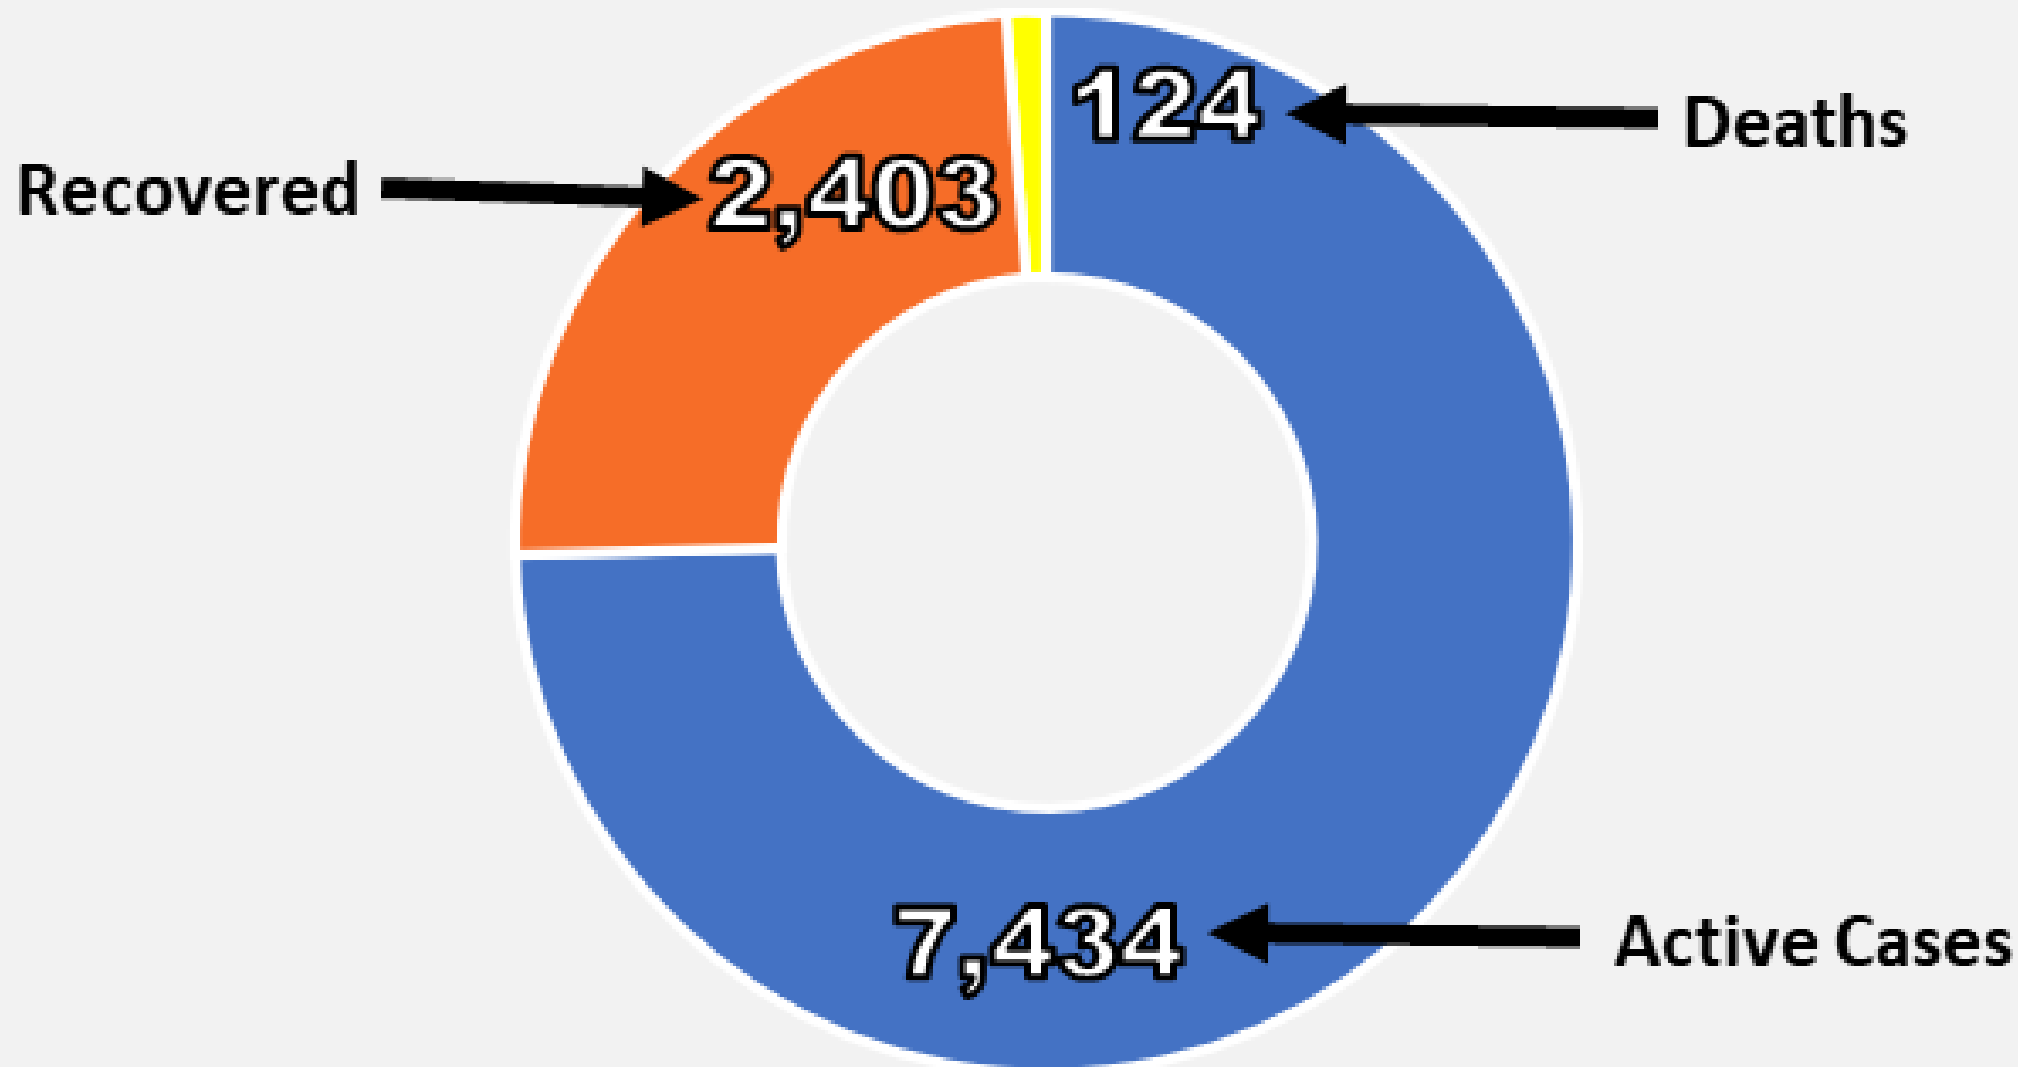

Nueces County Daily COVID-19 Cases

Nueces County COVID-19 Cases

July 23, 2020

Corpus Christi Hospitals

Daily COVID-19 Hospitalized Patients

Corpus Christi Hospitals Daily COVID-19 ICU Patients

Nueces County Total COVID-19 Deaths

Nueces County Daily COVID-19 Cases