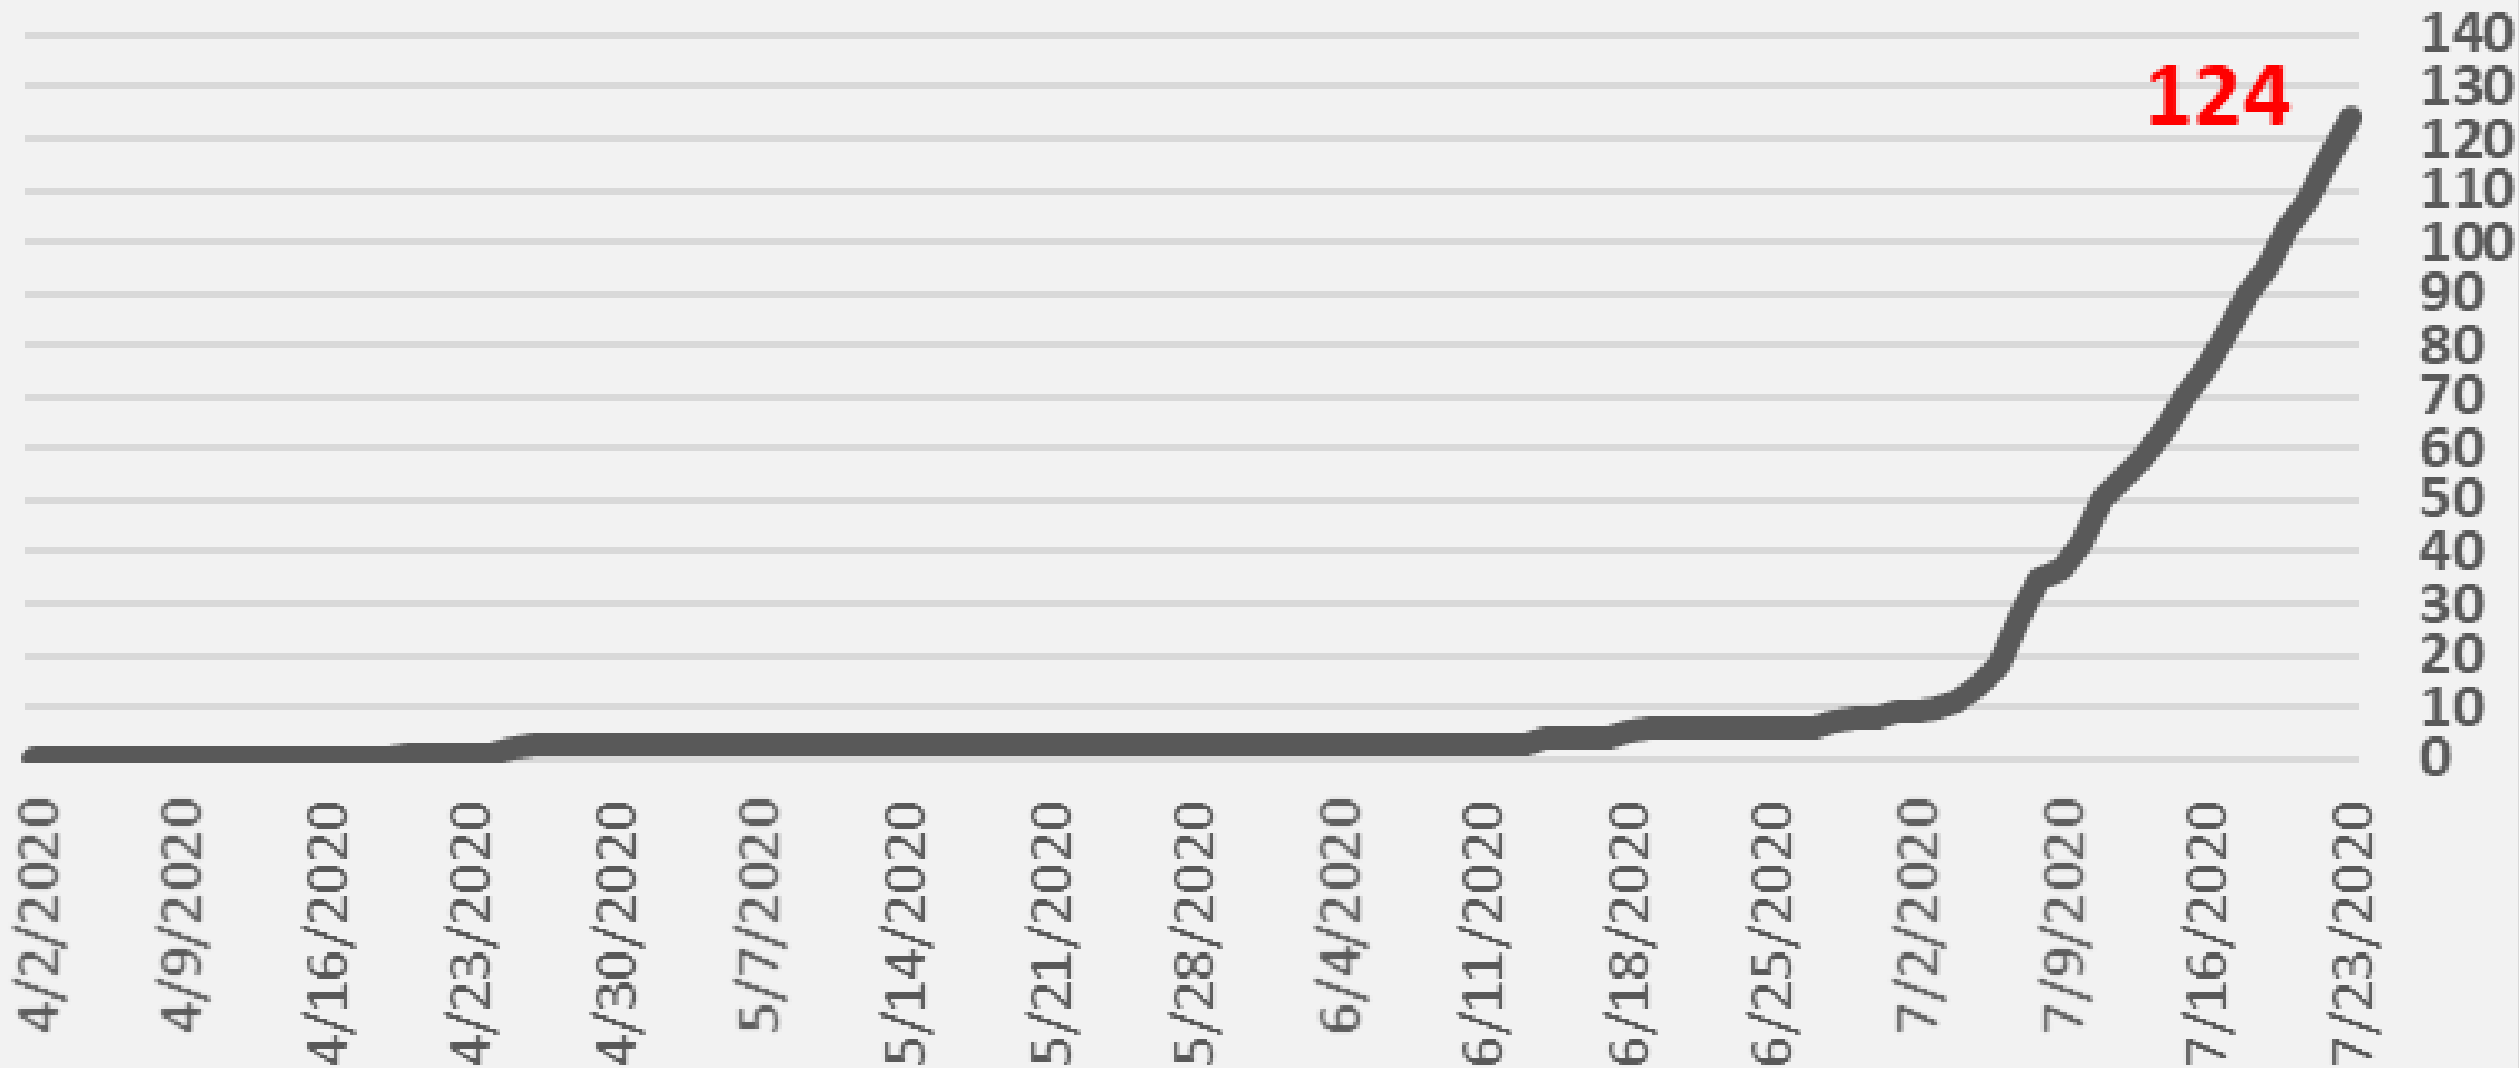

Nueces County Daily COVID-19 Cases

Nueces County COVID-19 Cases

July 23, 2020

Corpus Christi Hospitals

Daily COVID-19 Hospitalized Patients

Corpus Christi Hospitals Daily COVID-19 ICU Patients

Nueces County Total COVID-19 Deaths

Nueces County Daily COVID-19 Cases