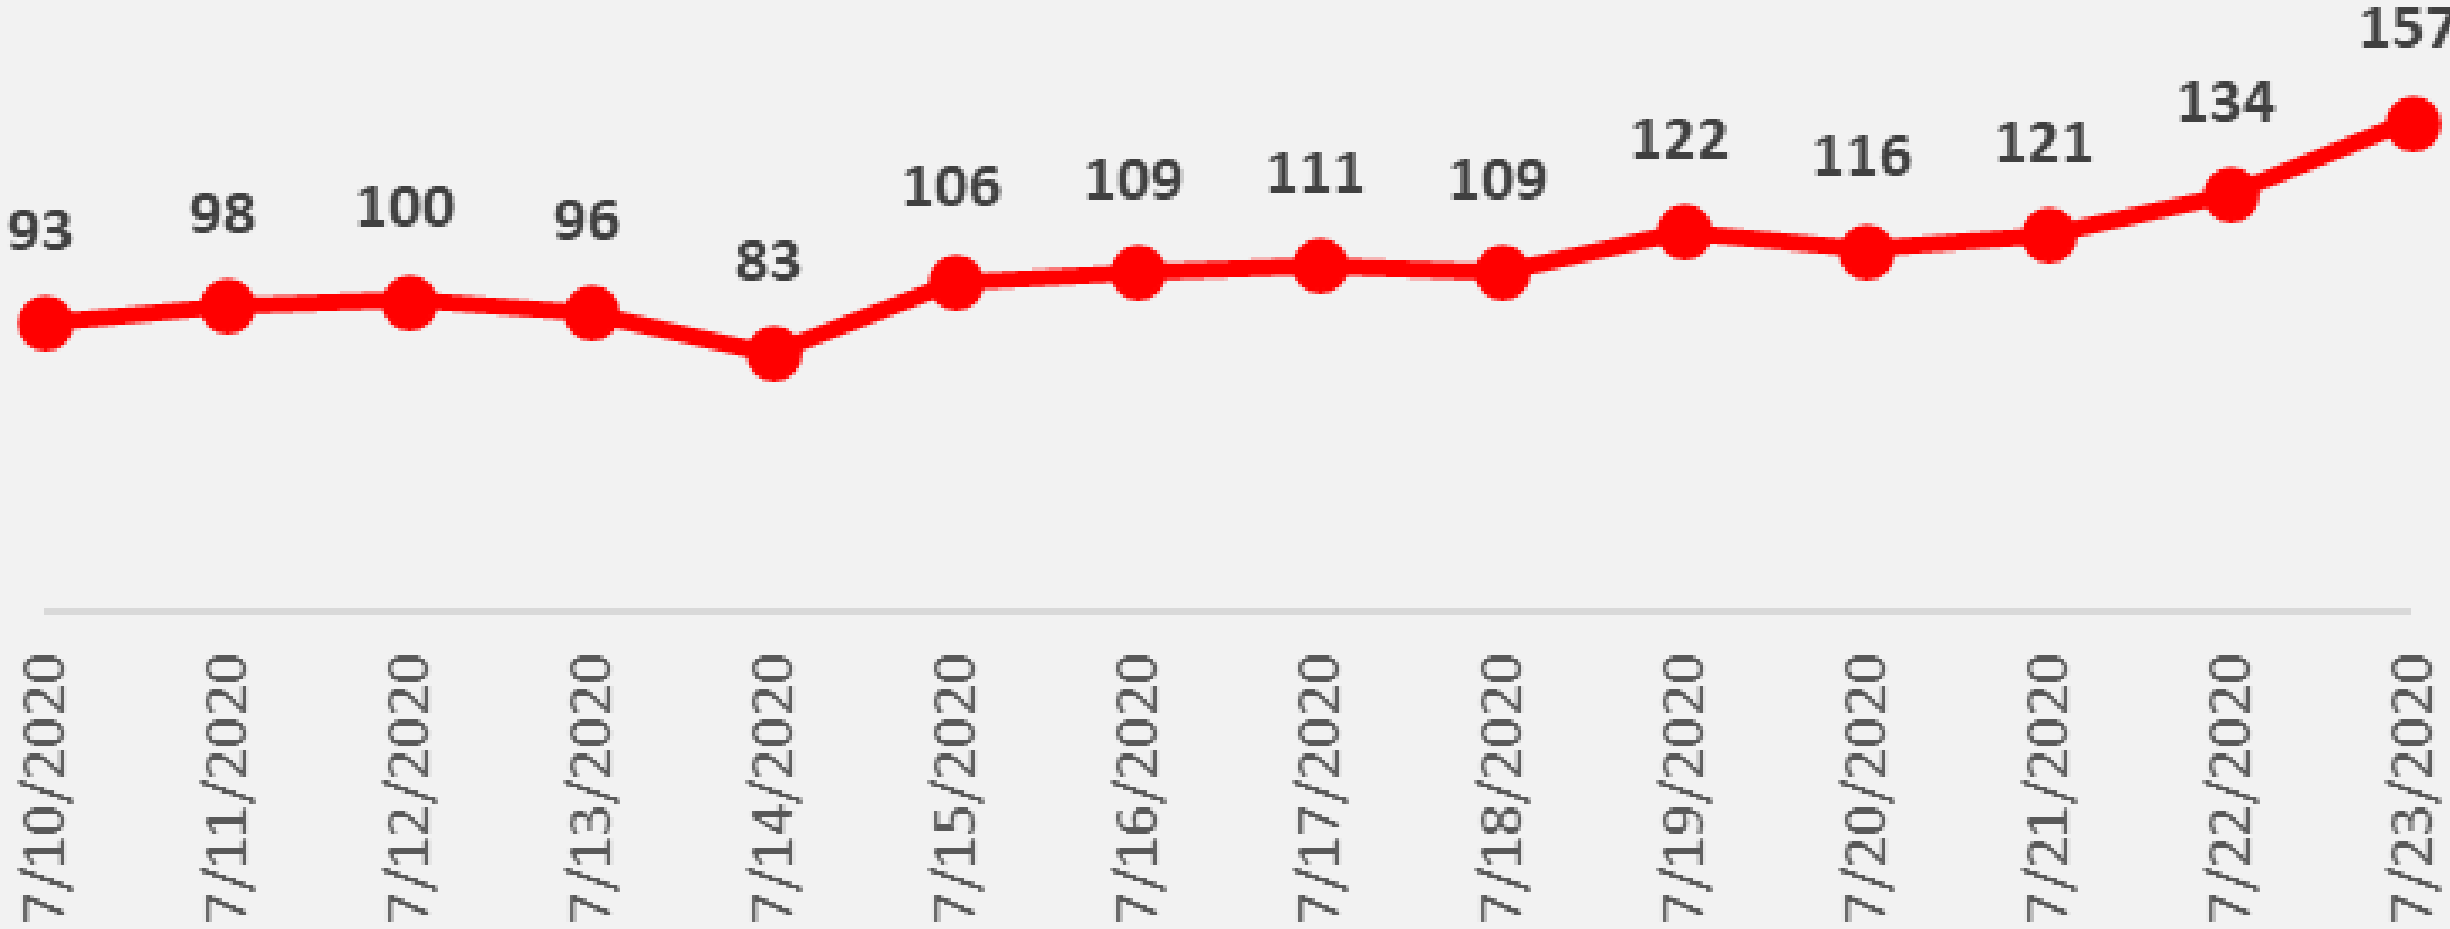

Nueces County Daily COVID-19 Cases

Nueces County COVID-19 Cases

July 23, 2020

Corpus Christi Hospitals

Daily COVID-19 Hospitalized Patients

Corpus Christi Hospitals Daily COVID-19 ICU Patients

Nueces County Total COVID-19 Deaths

Nueces County Daily COVID-19 Cases