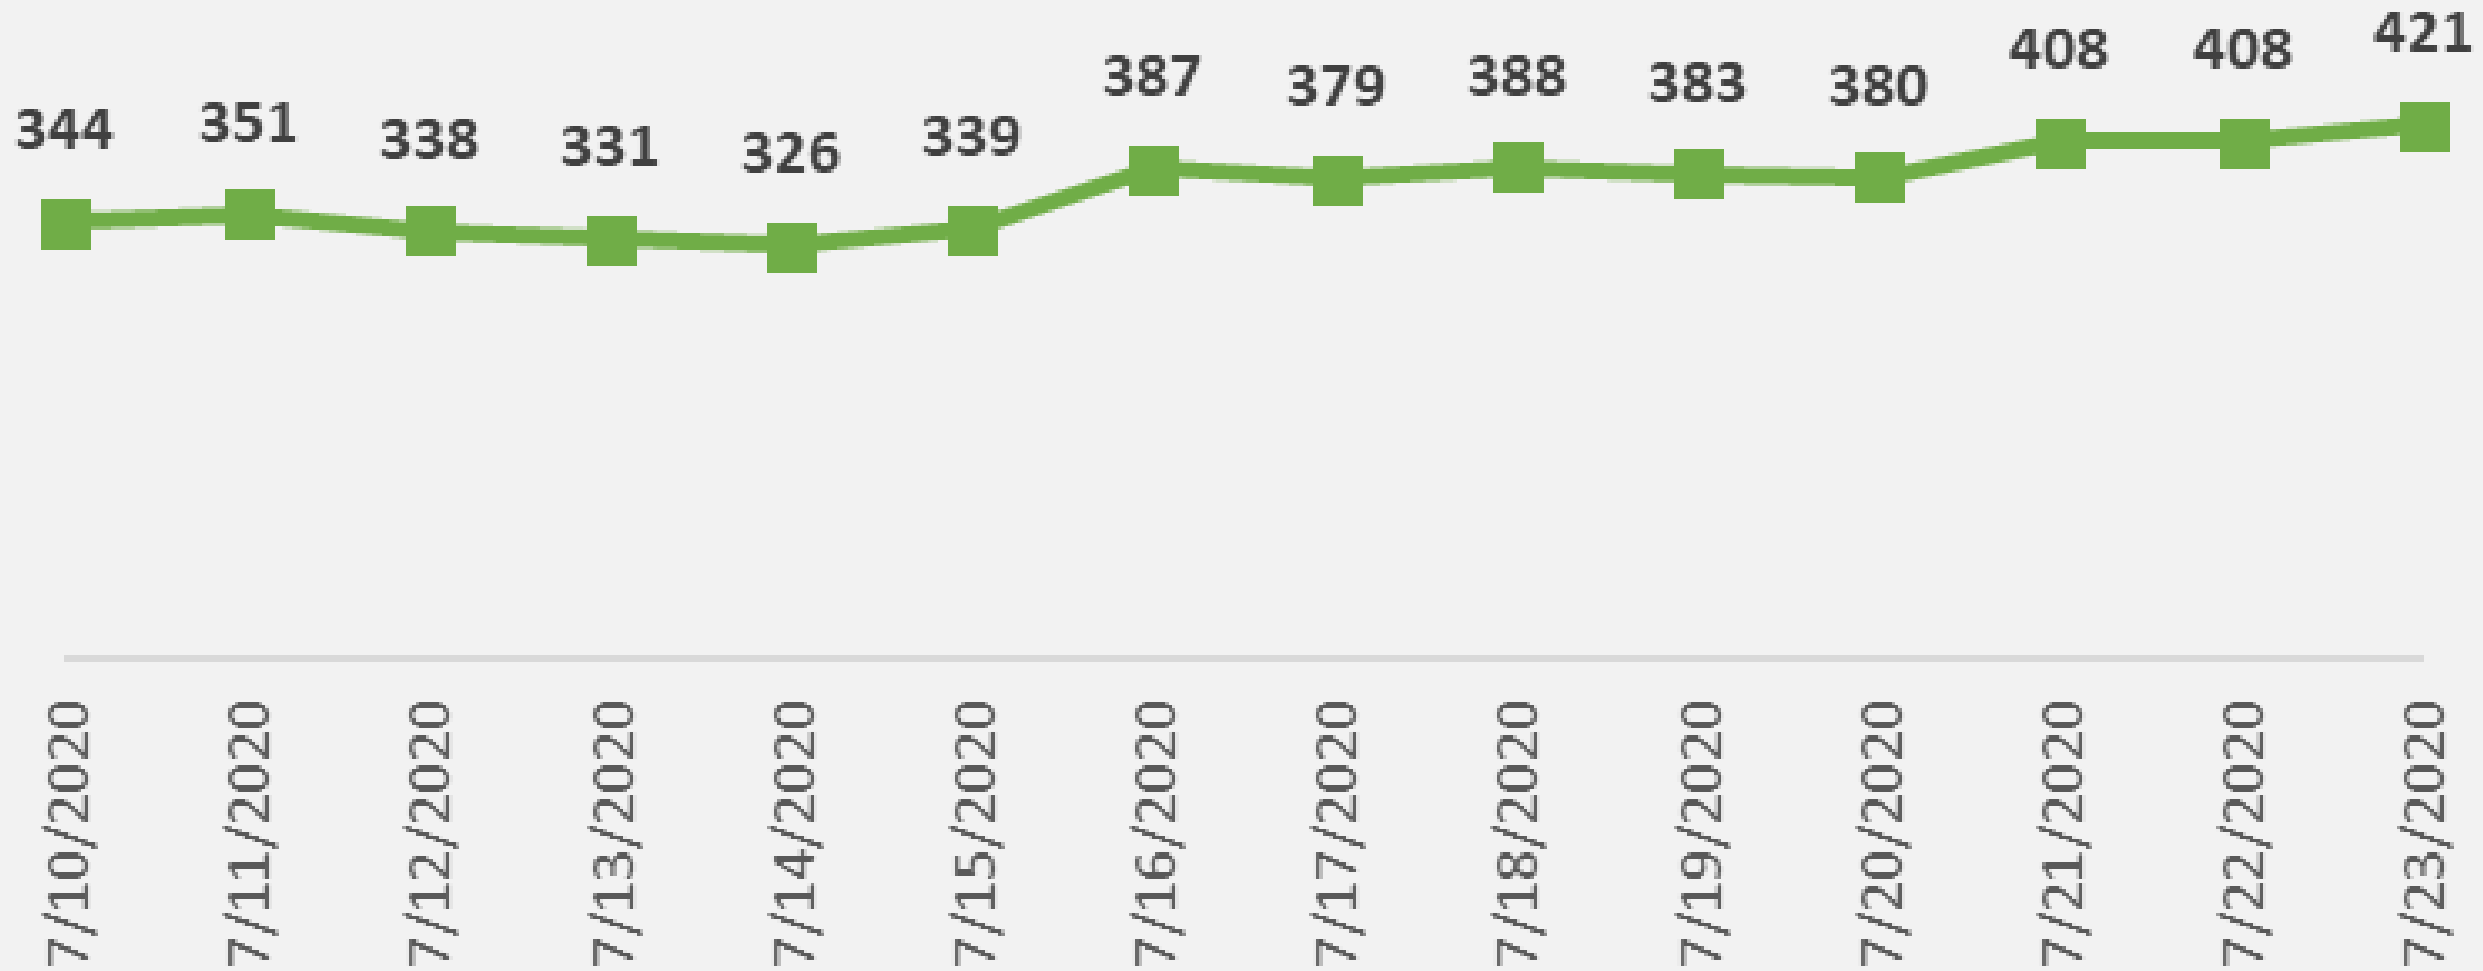

Nueces County Daily COVID-19 Cases

Nueces County COVID-19 Cases

July 23, 2020

Corpus Christi Hospitals

Daily COVID-19 Hospitalized Patients

Corpus Christi Hospitals Daily COVID-19 ICU Patients

Nueces County Total COVID-19 Deaths

Nueces County Daily COVID-19 Cases