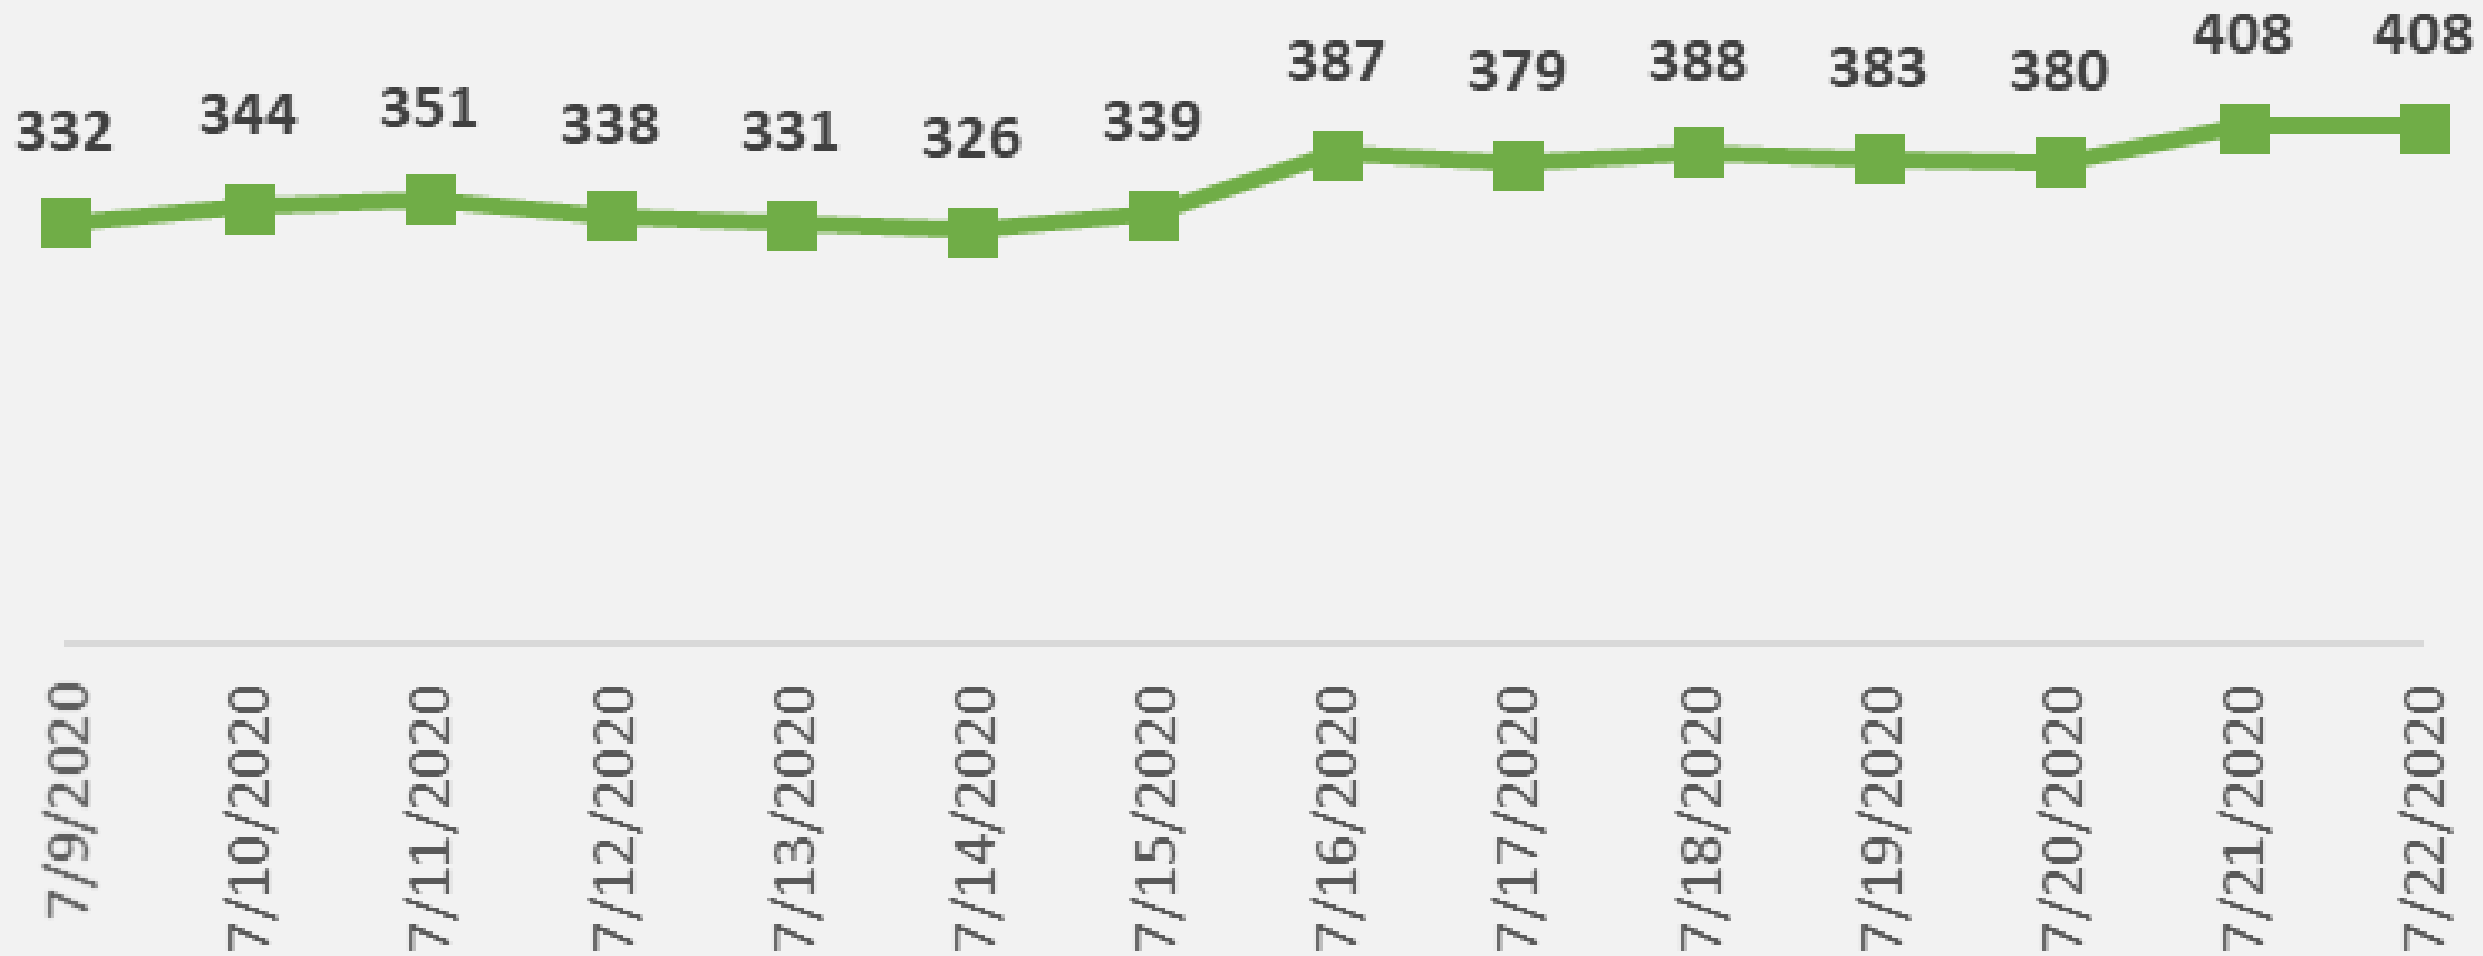

# Nueces County Daily COVID-19 Cases

# Nueces County COVID-19 Cases

## Daily COVID-19 Hospitalized Patients