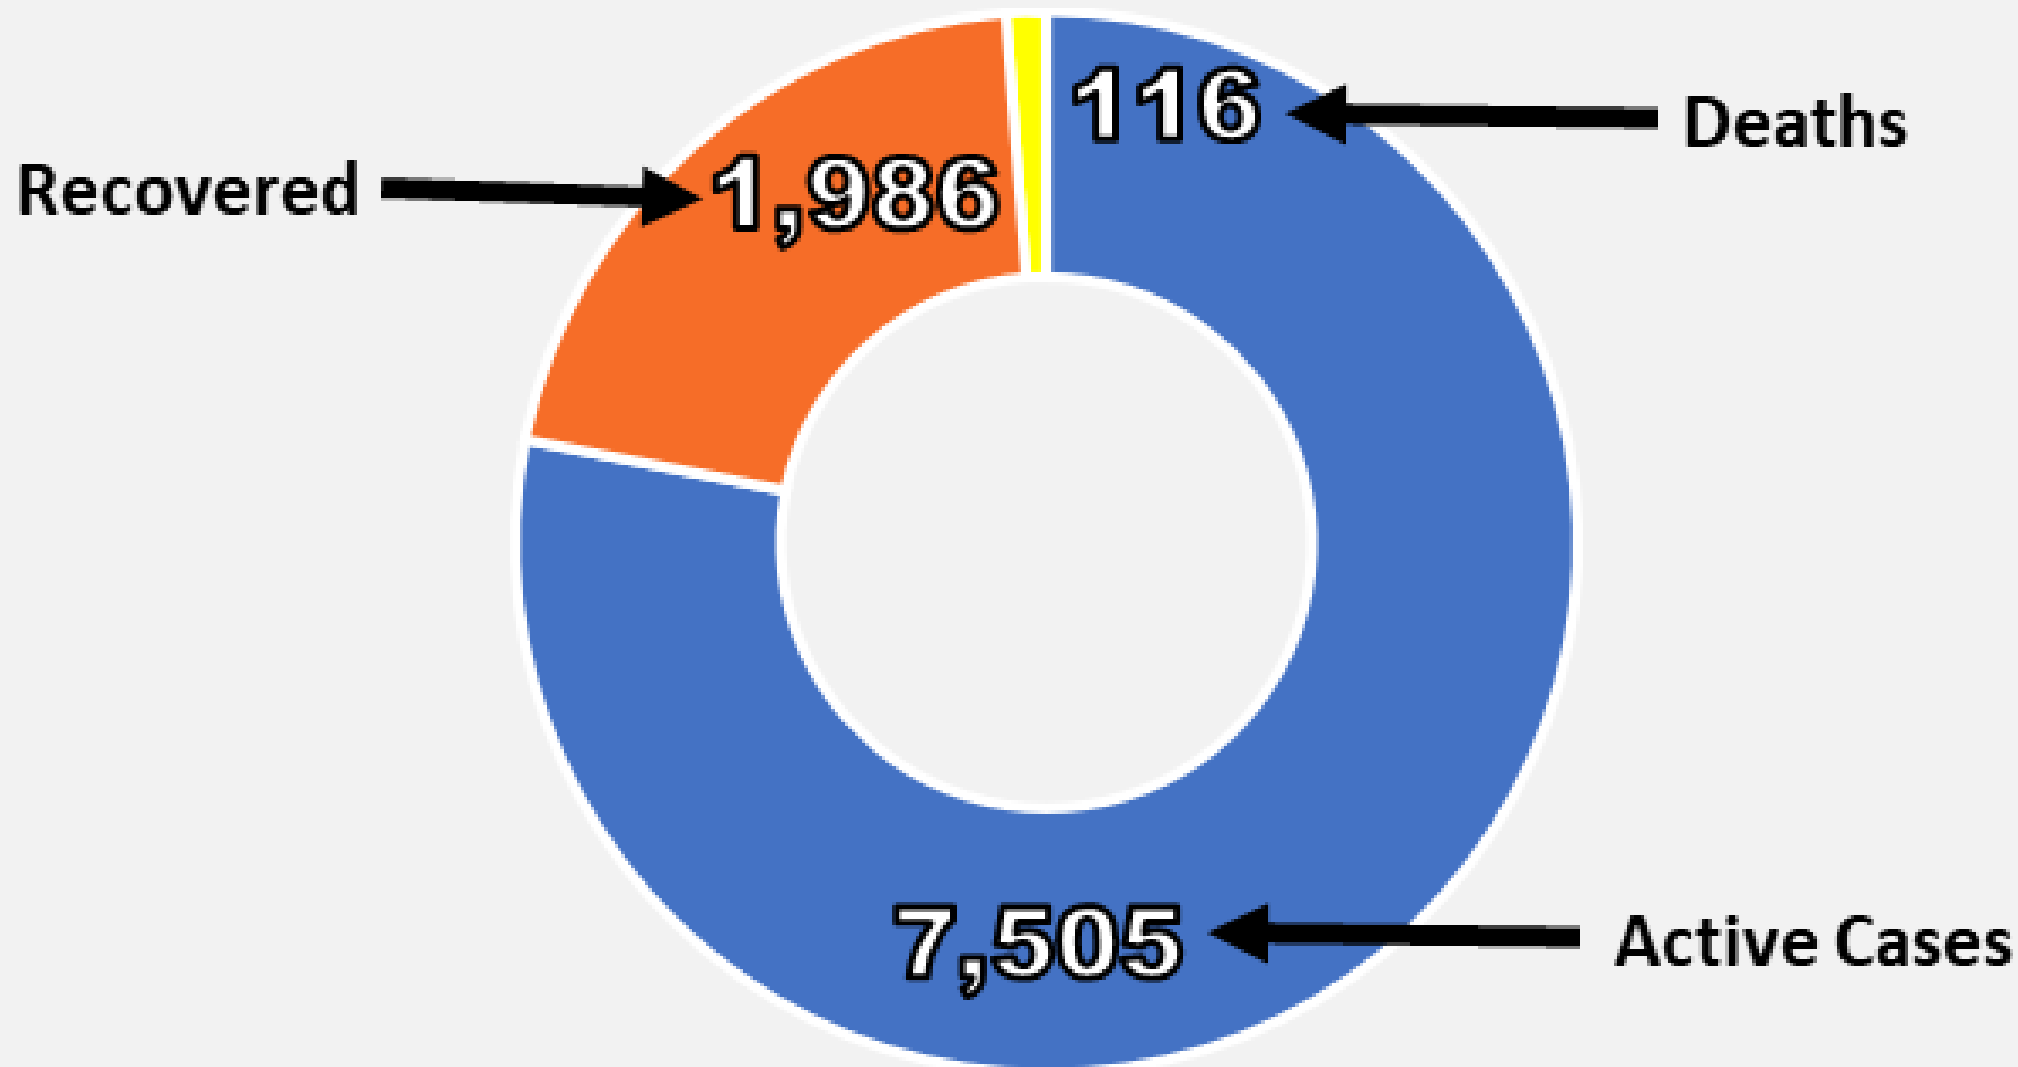

Nueces County COVID-19 Cases

July 22, 2020