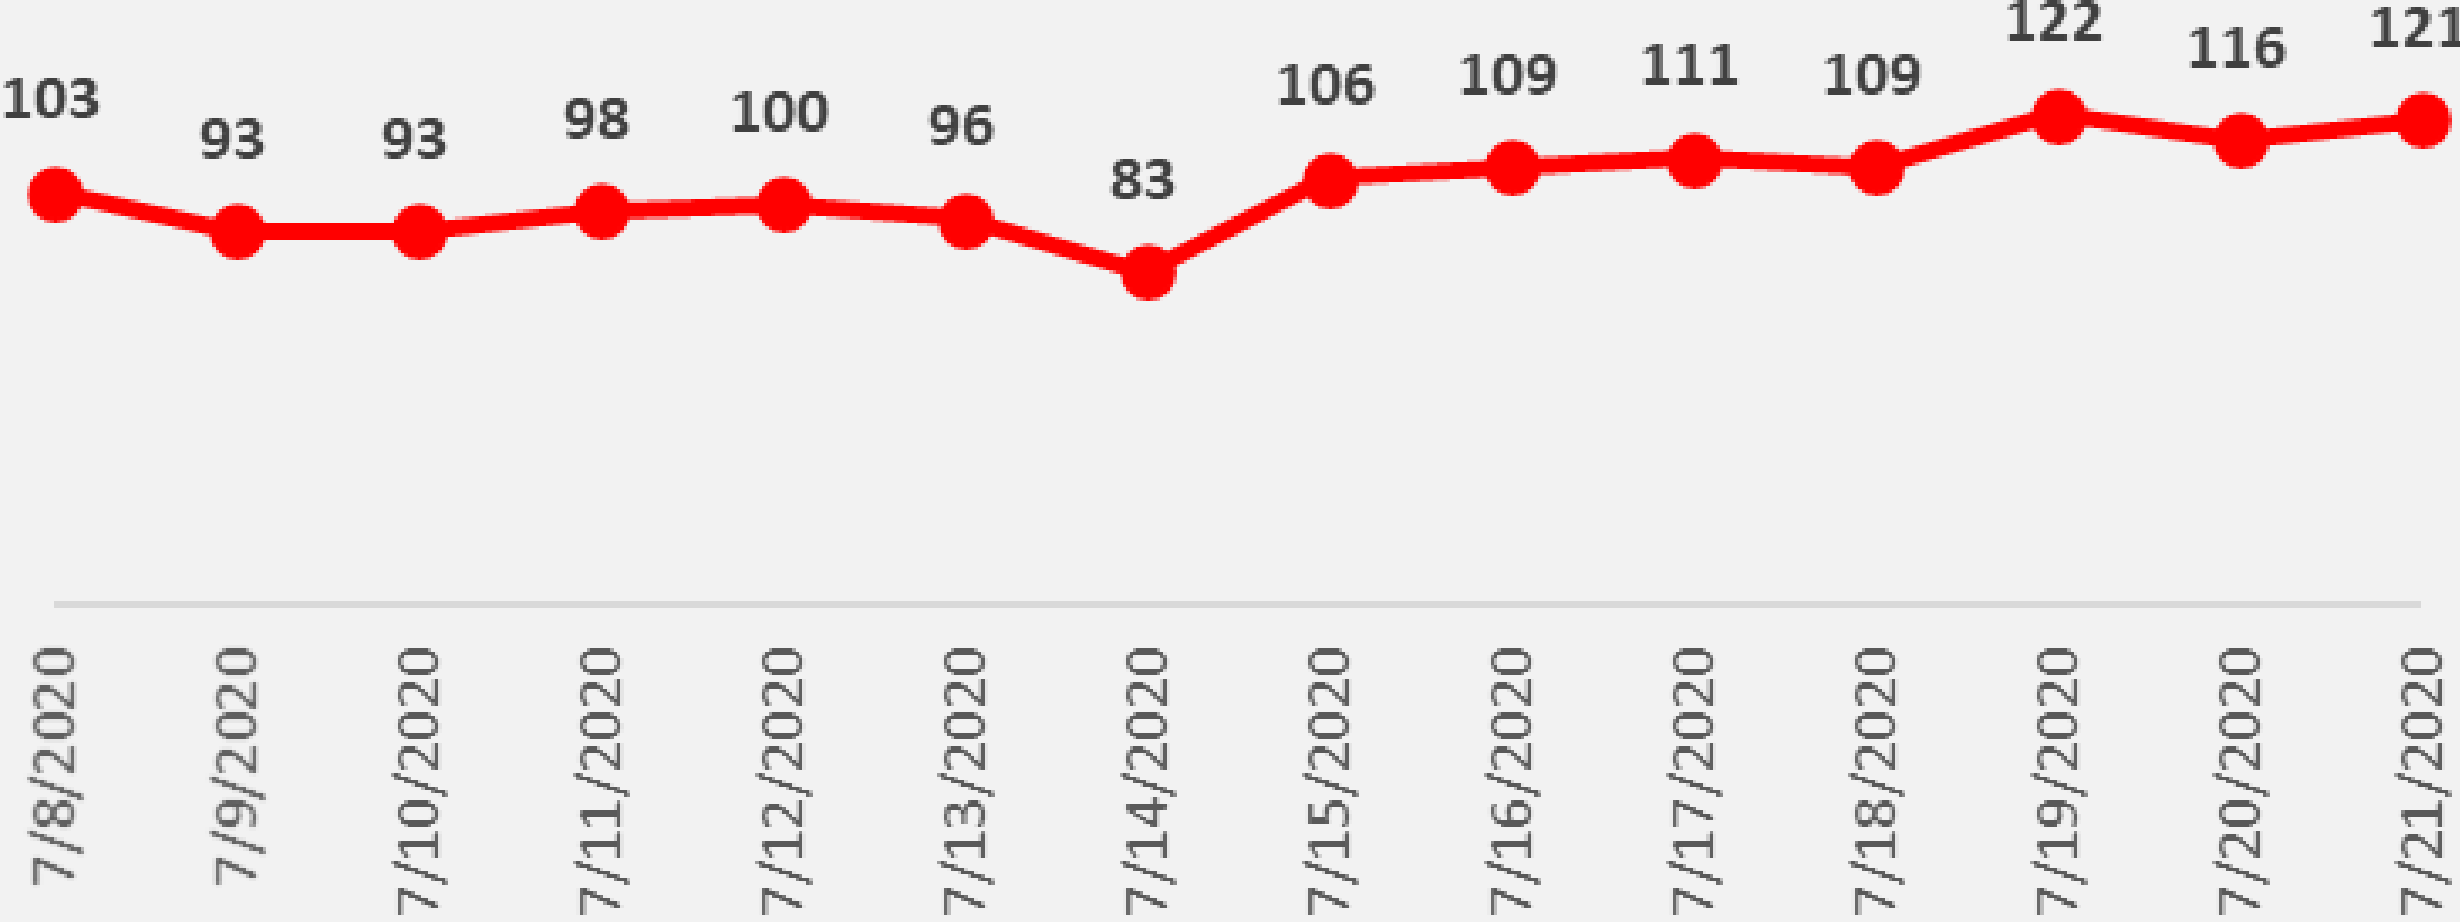

Nueces County Daily COVID-19 Cases

Nueces County COVID-19 Cases

July 21, 2020

Corpus Christi Hospitals

Daily COVID-19 Hospitalized Patients

Corpus Christi Hospitals Daily COVID-19 ICU Patients

Nueces County Total COVID-19 Deaths

Nueces County Daily COVID-19 Cases