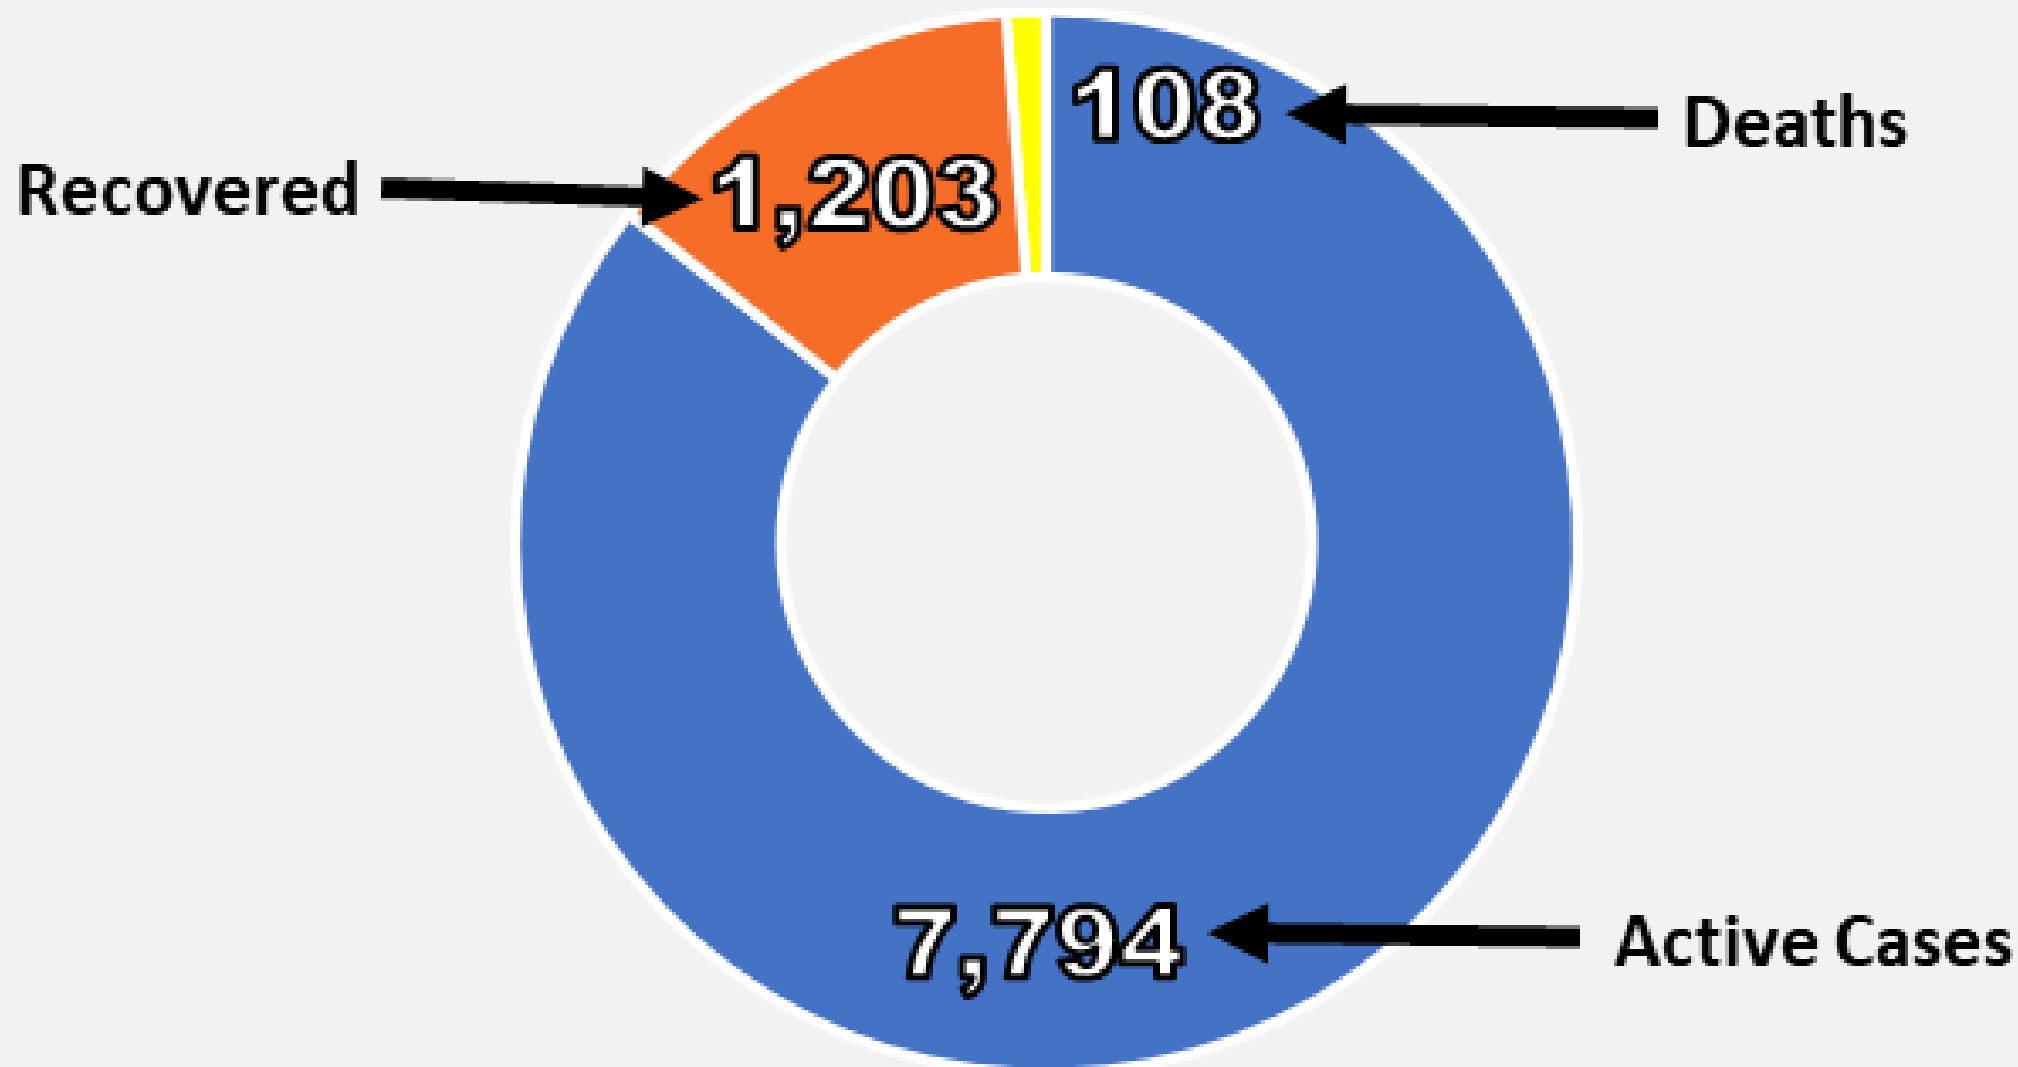

Nueces County Daily COVID-19 Cases

Nueces County COVID-19 Cases

July 21, 2020

Corpus Christi Hospitals

Daily COVID-19 Hospitalized Patients

Corpus Christi Hospitals Daily COVID-19 ICU Patients

Nueces County Total COVID-19 Deaths

Nueces County Daily COVID-19 Cases