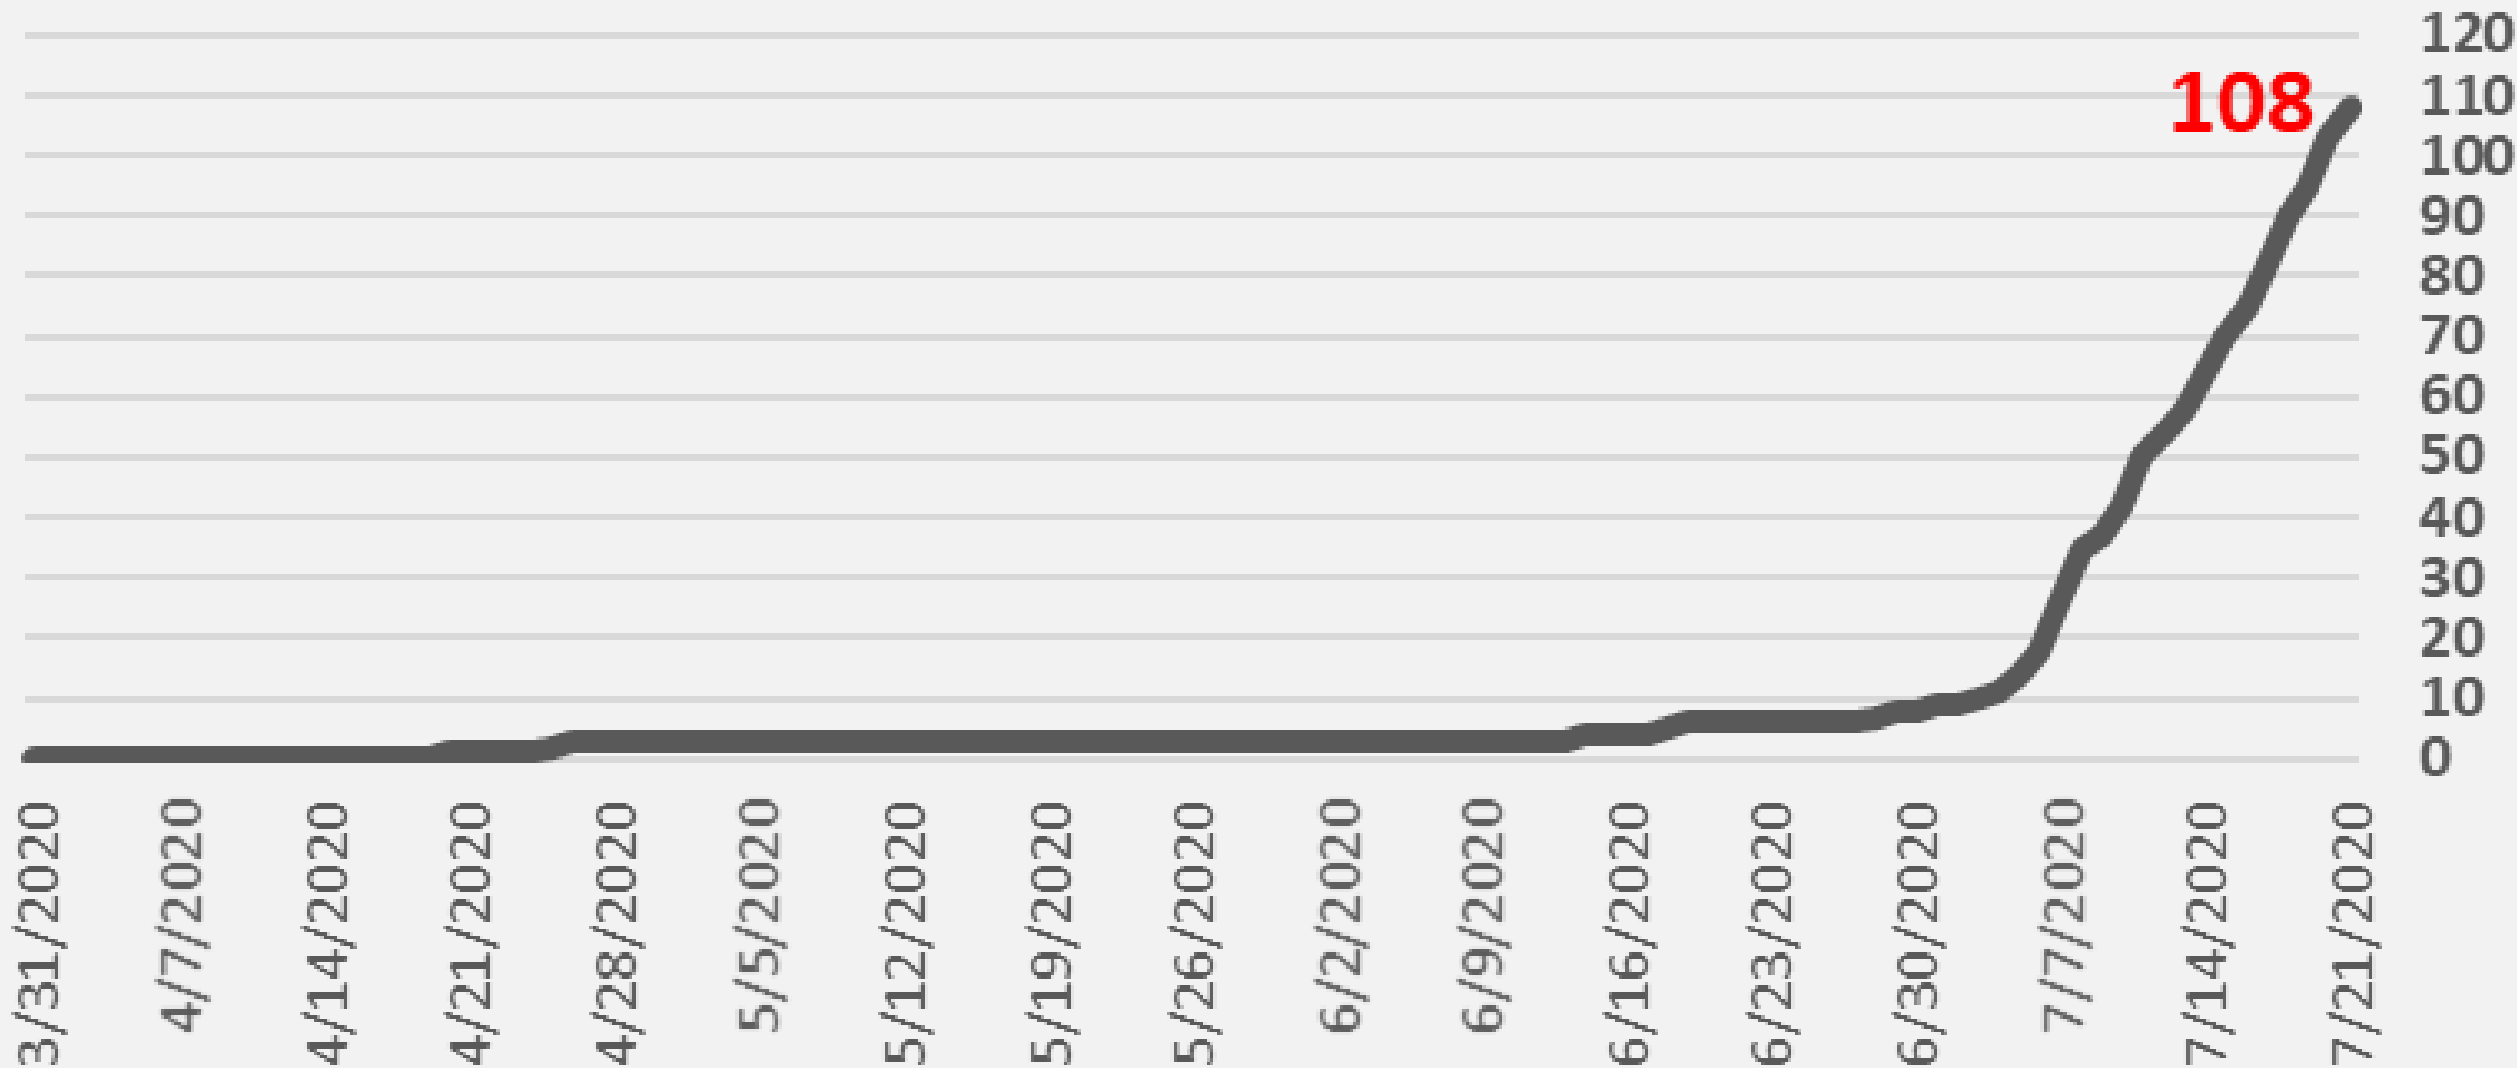

Nueces County Daily COVID-19 Cases

Nueces County COVID-19 Cases

July 21, 2020

Corpus Christi Hospitals

Daily COVID-19 Hospitalized Patients

Corpus Christi Hospitals Daily COVID-19 ICU Patients

Nueces County Total COVID-19 Deaths

Nueces County Daily COVID-19 Cases