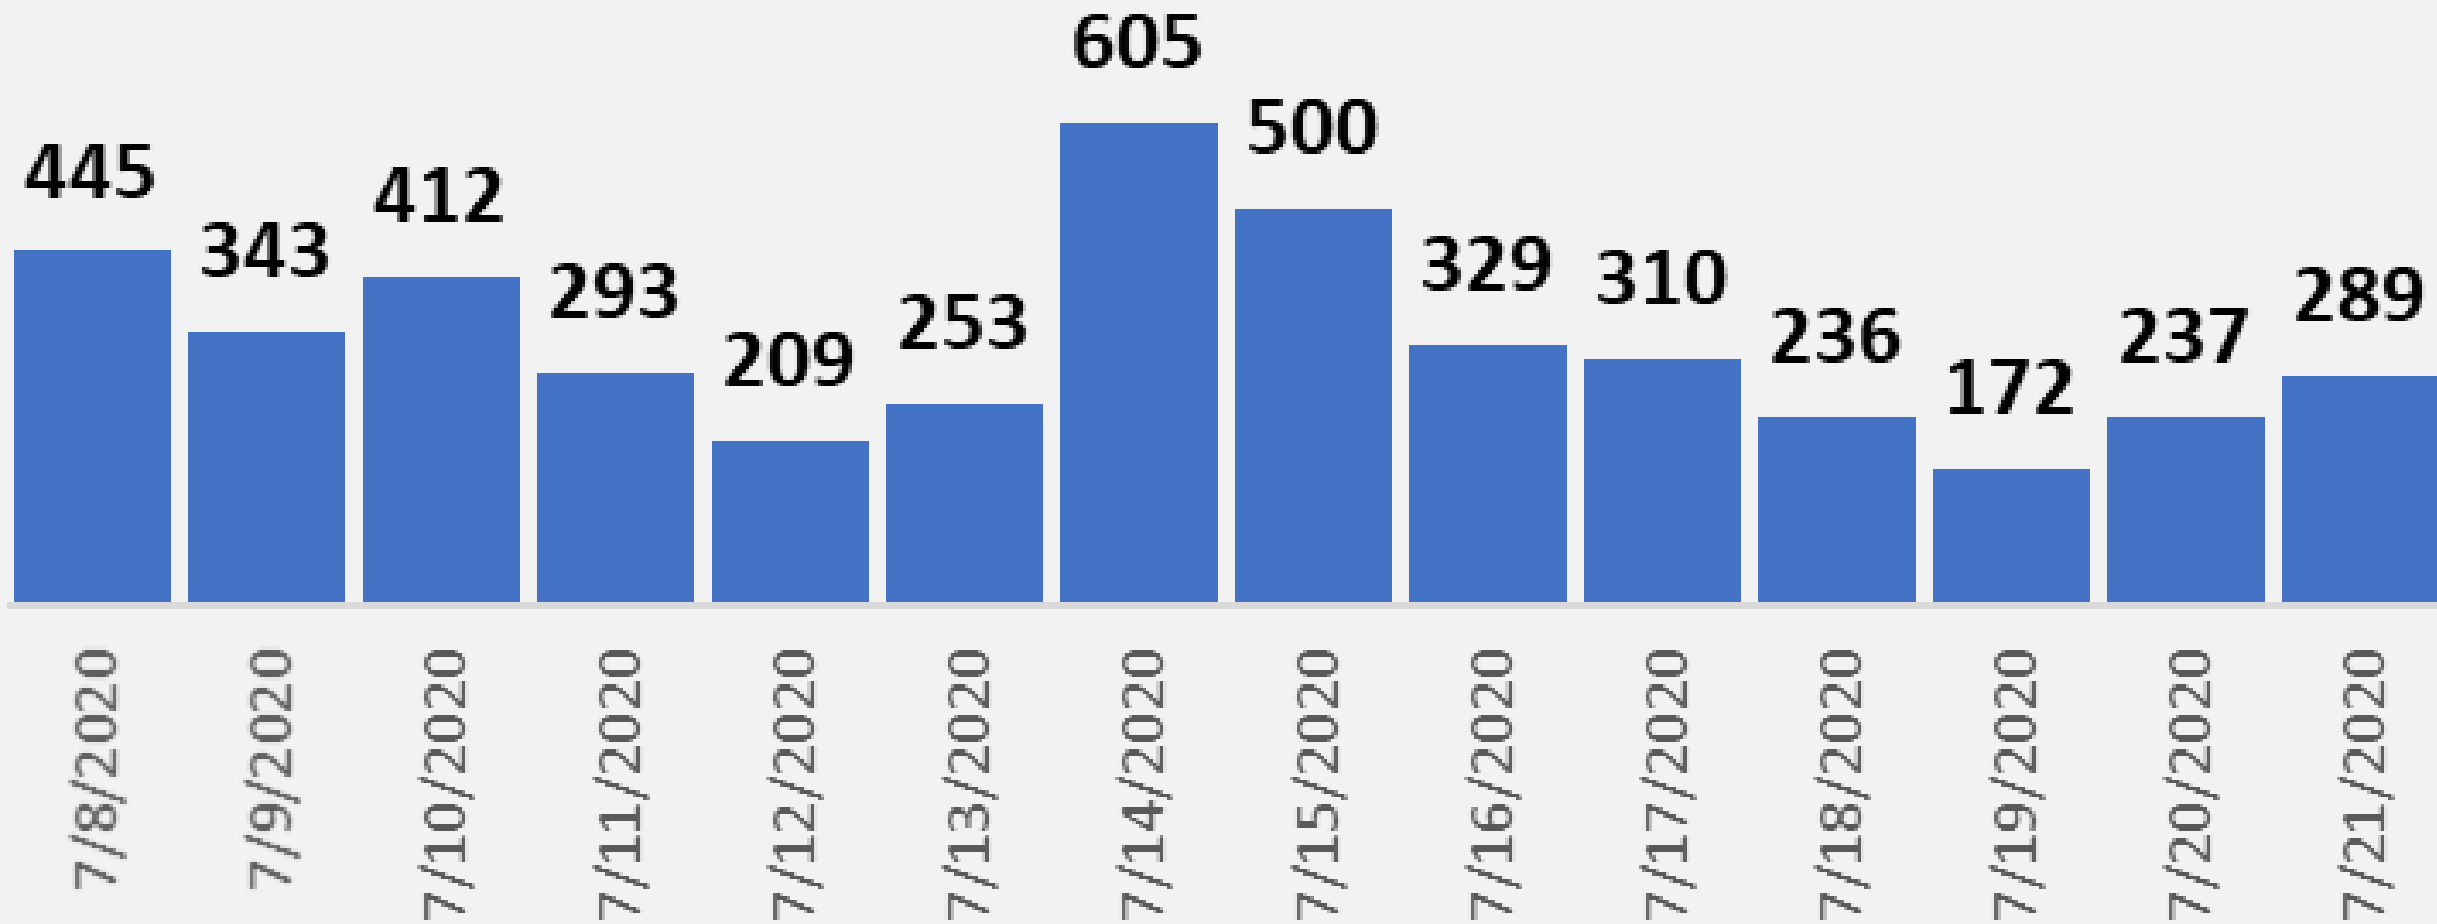

Nueces County Daily COVID-19 Cases

Nueces County COVID-19 Cases

July 21, 2020

Corpus Christi Hospitals

Daily COVID-19 Hospitalized Patients

Corpus Christi Hospitals Daily COVID-19 ICU Patients

Nueces County Total COVID-19 Deaths

Nueces County Daily COVID-19 Cases