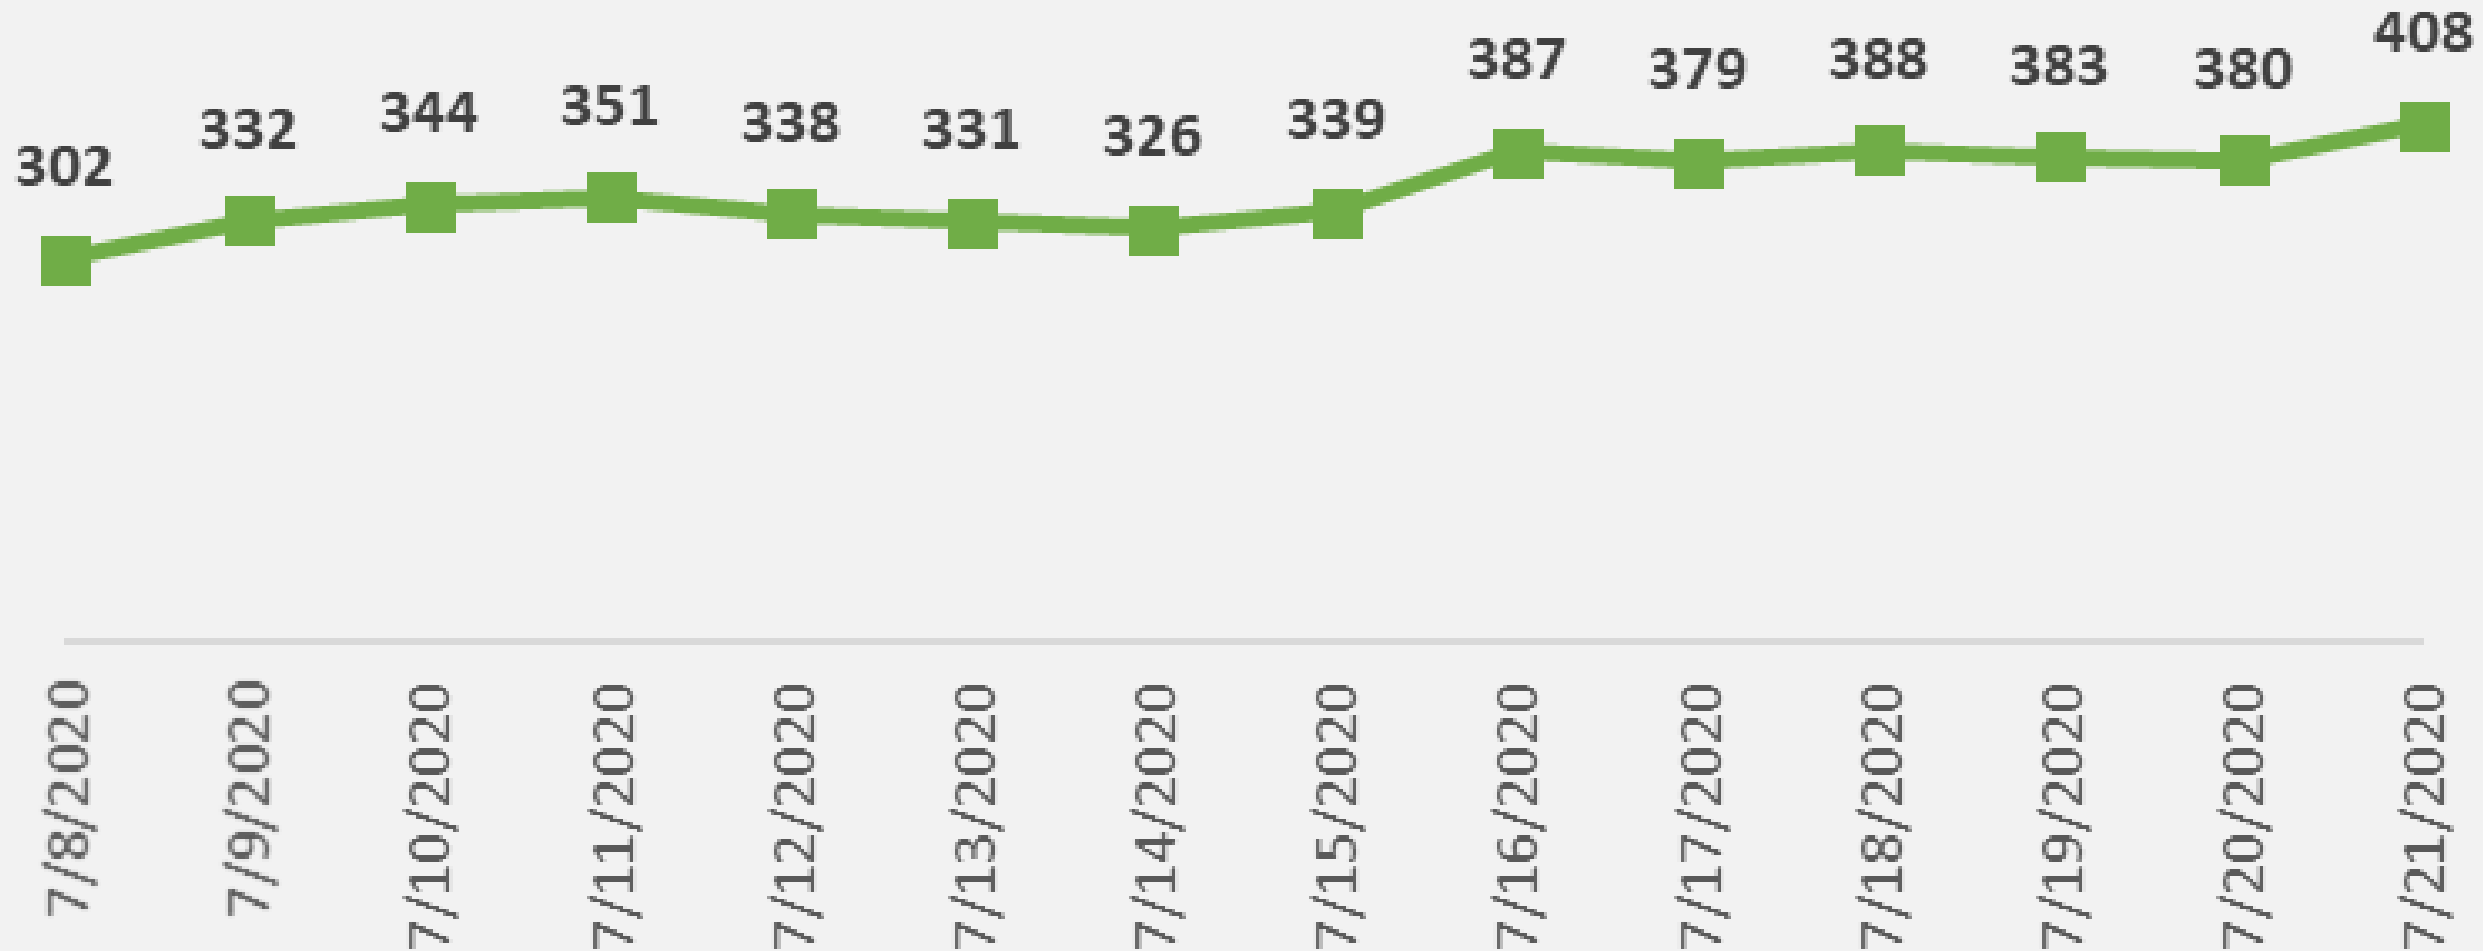

Nueces County Daily COVID-19 Cases

Nueces County COVID-19 Cases

July 21, 2020

Corpus Christi Hospitals

Daily COVID-19 Hospitalized Patients

Corpus Christi Hospitals Daily COVID-19 ICU Patients

Nueces County Total COVID-19 Deaths

Nueces County Daily COVID-19 Cases