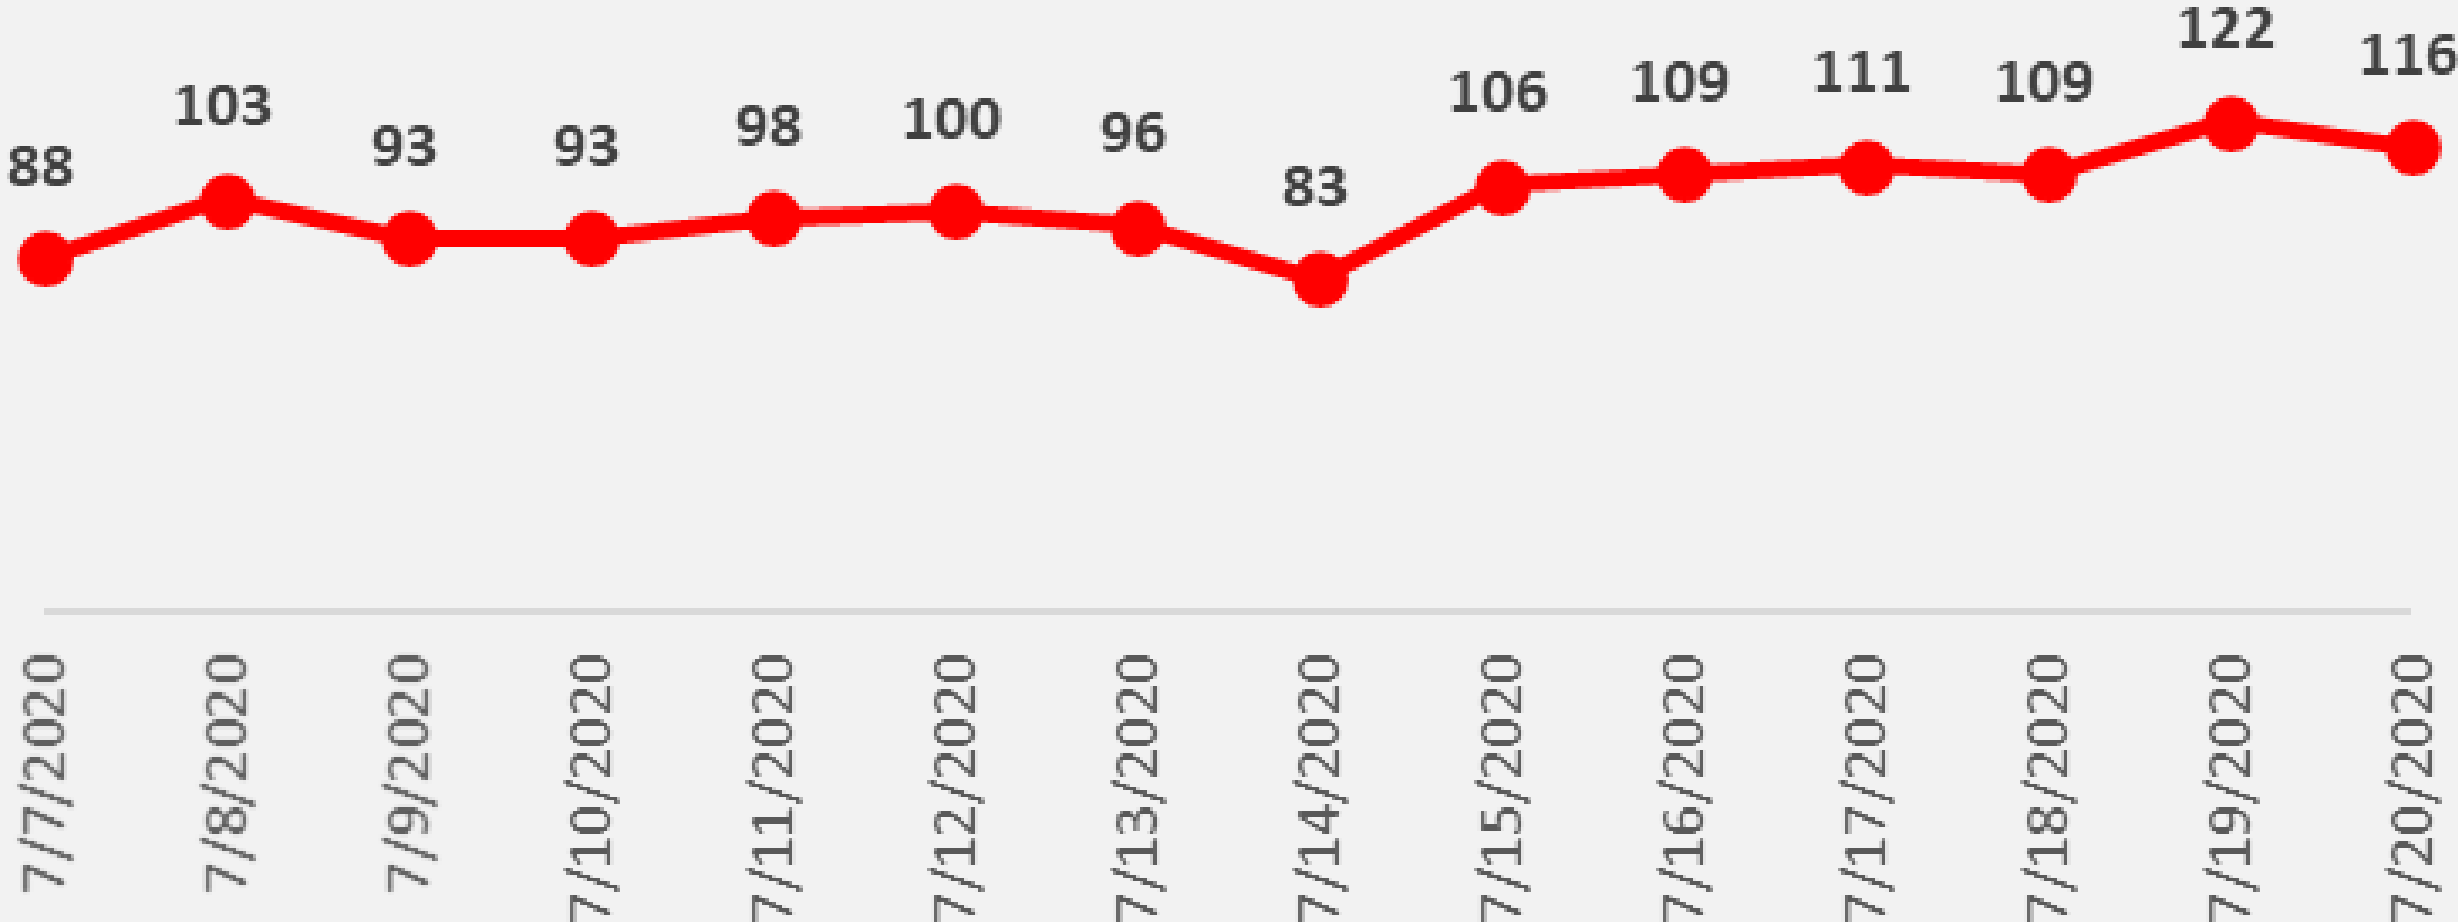

Nueces County Daily COVID-19 Cases

Nueces County Confirmed COVID-19 Cases

July 20, 2020

Corpus Christi Hospitals

Daily COVID-19 Hospitalized Patients

Corpus Christi Hospitals Daily COVID-19 ICU Patients

Nueces County Total COVID-19 Deaths

Nueces County Daily COVID-19 Cases