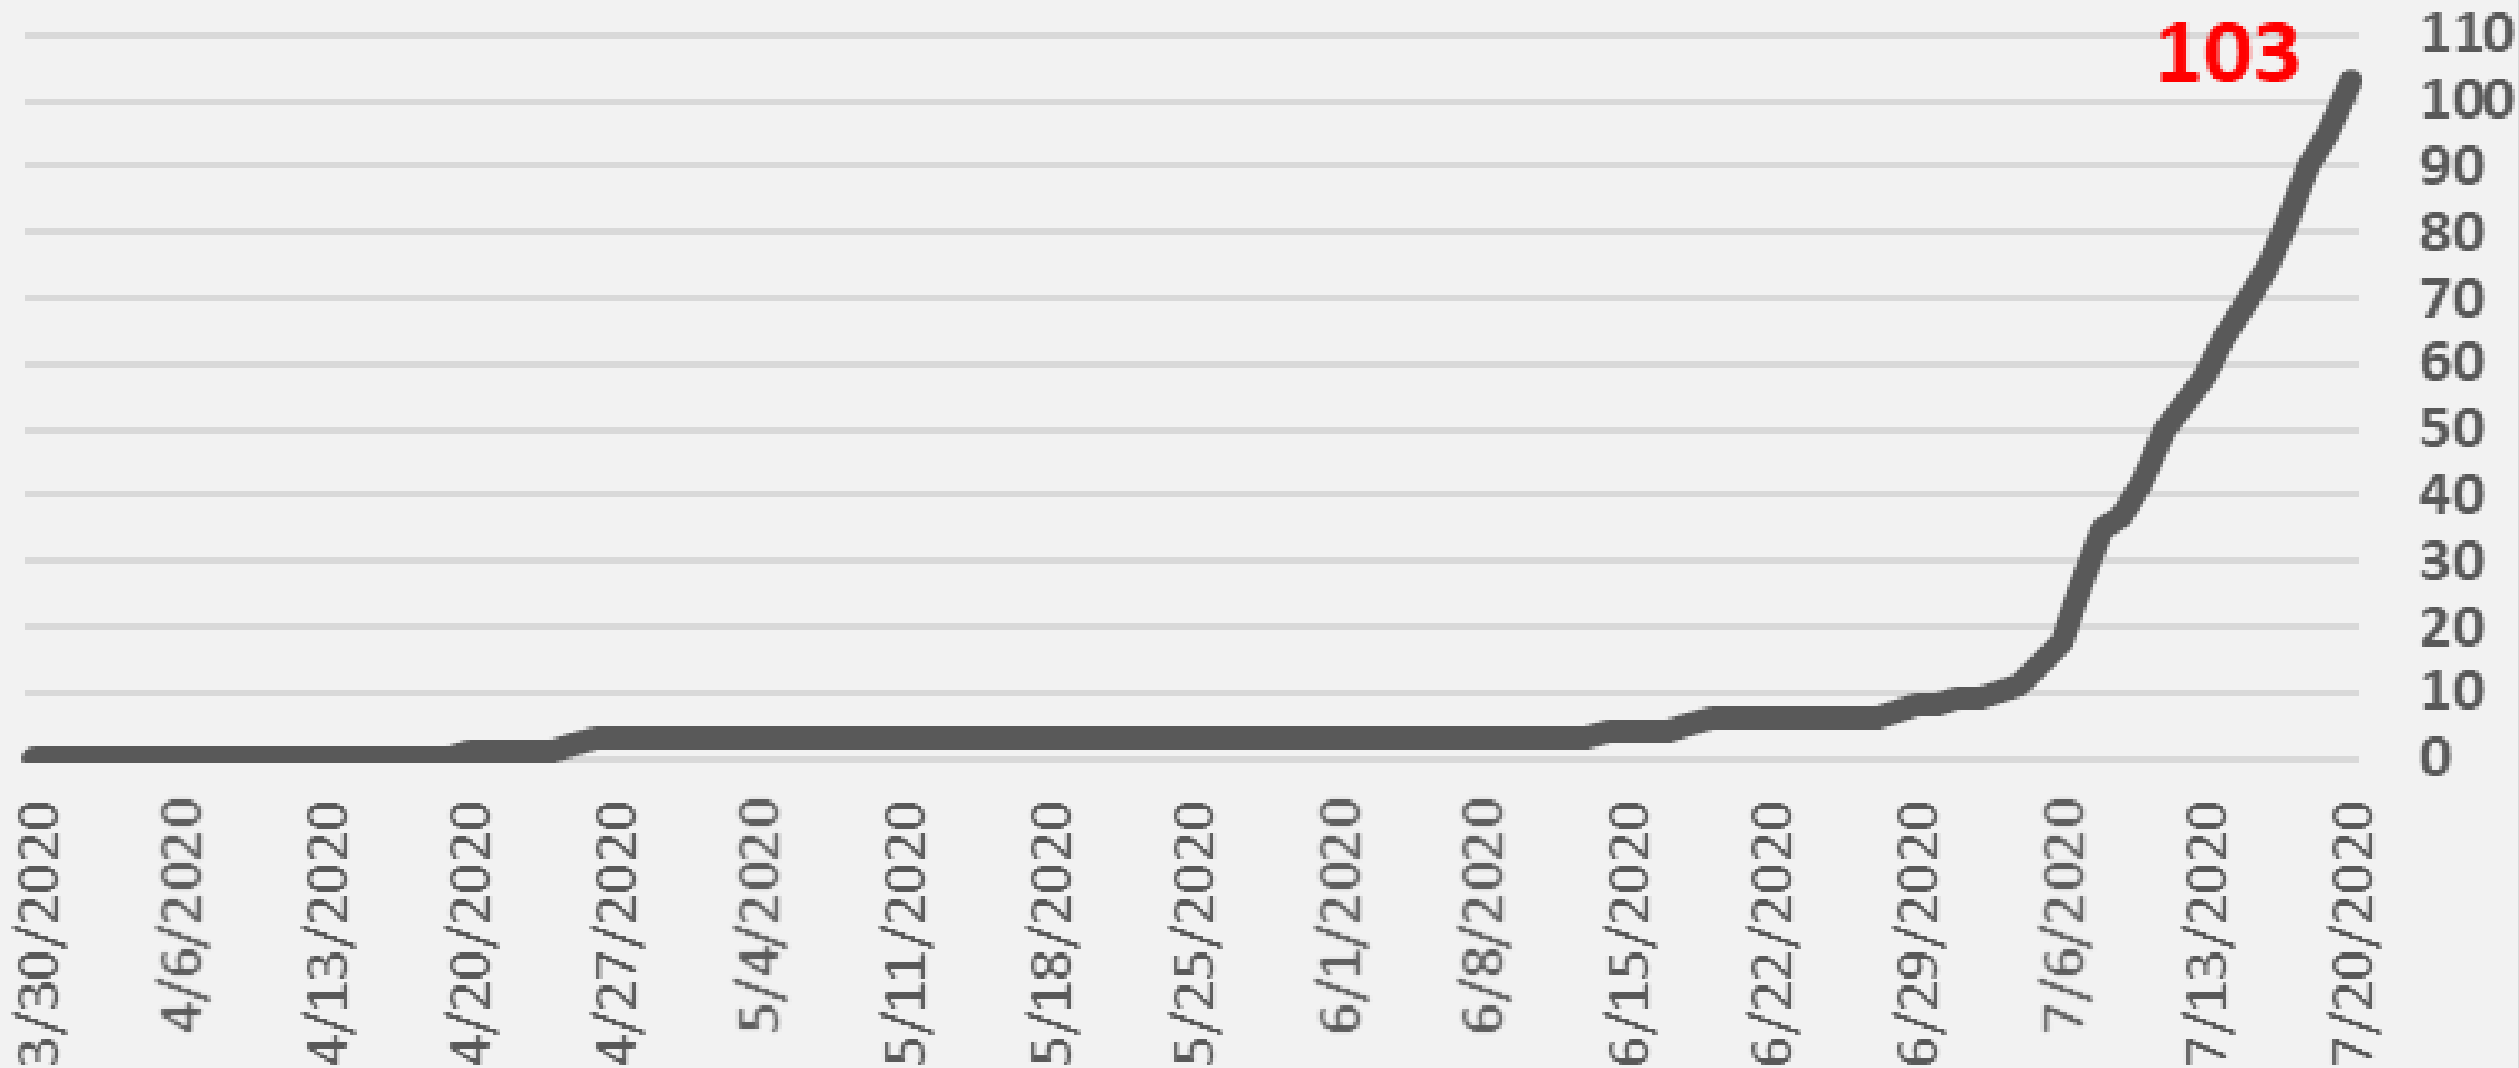

Nueces County Daily COVID-19 Cases

Nueces County Confirmed COVID-19 Cases

July 20, 2020

Corpus Christi Hospitals

Daily COVID-19 Hospitalized Patients

Corpus Christi Hospitals Daily COVID-19 ICU Patients

Nueces County Total COVID-19 Deaths

Nueces County Daily COVID-19 Cases