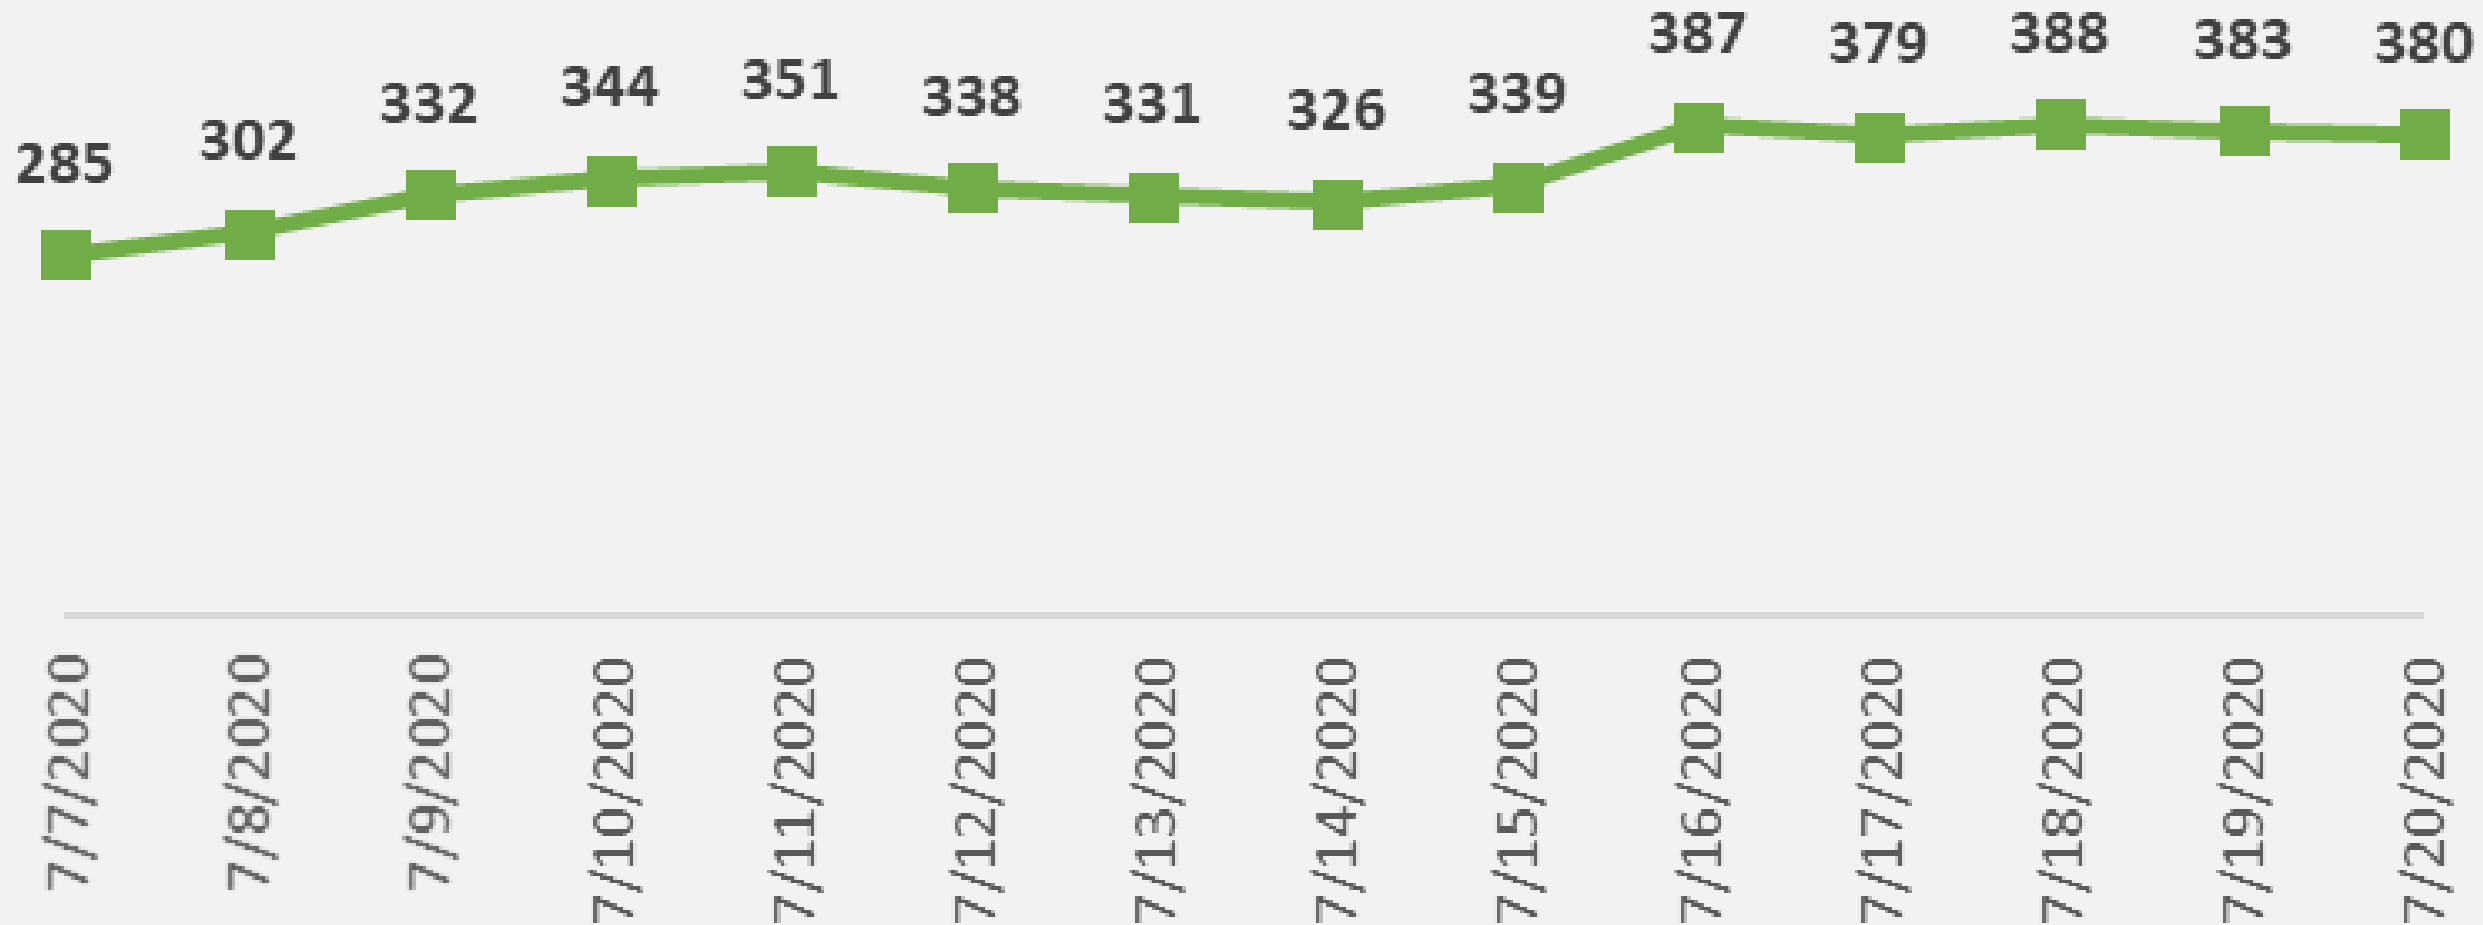

Nueces County Daily COVID-19 Cases

Nueces County Confirmed COVID-19 Cases

July 20, 2020

Corpus Christi Hospitals

Daily COVID-19 Hospitalized Patients

Corpus Christi Hospitals Daily COVID-19 ICU Patients

Nueces County Total COVID-19 Deaths

Nueces County Daily COVID-19 Cases