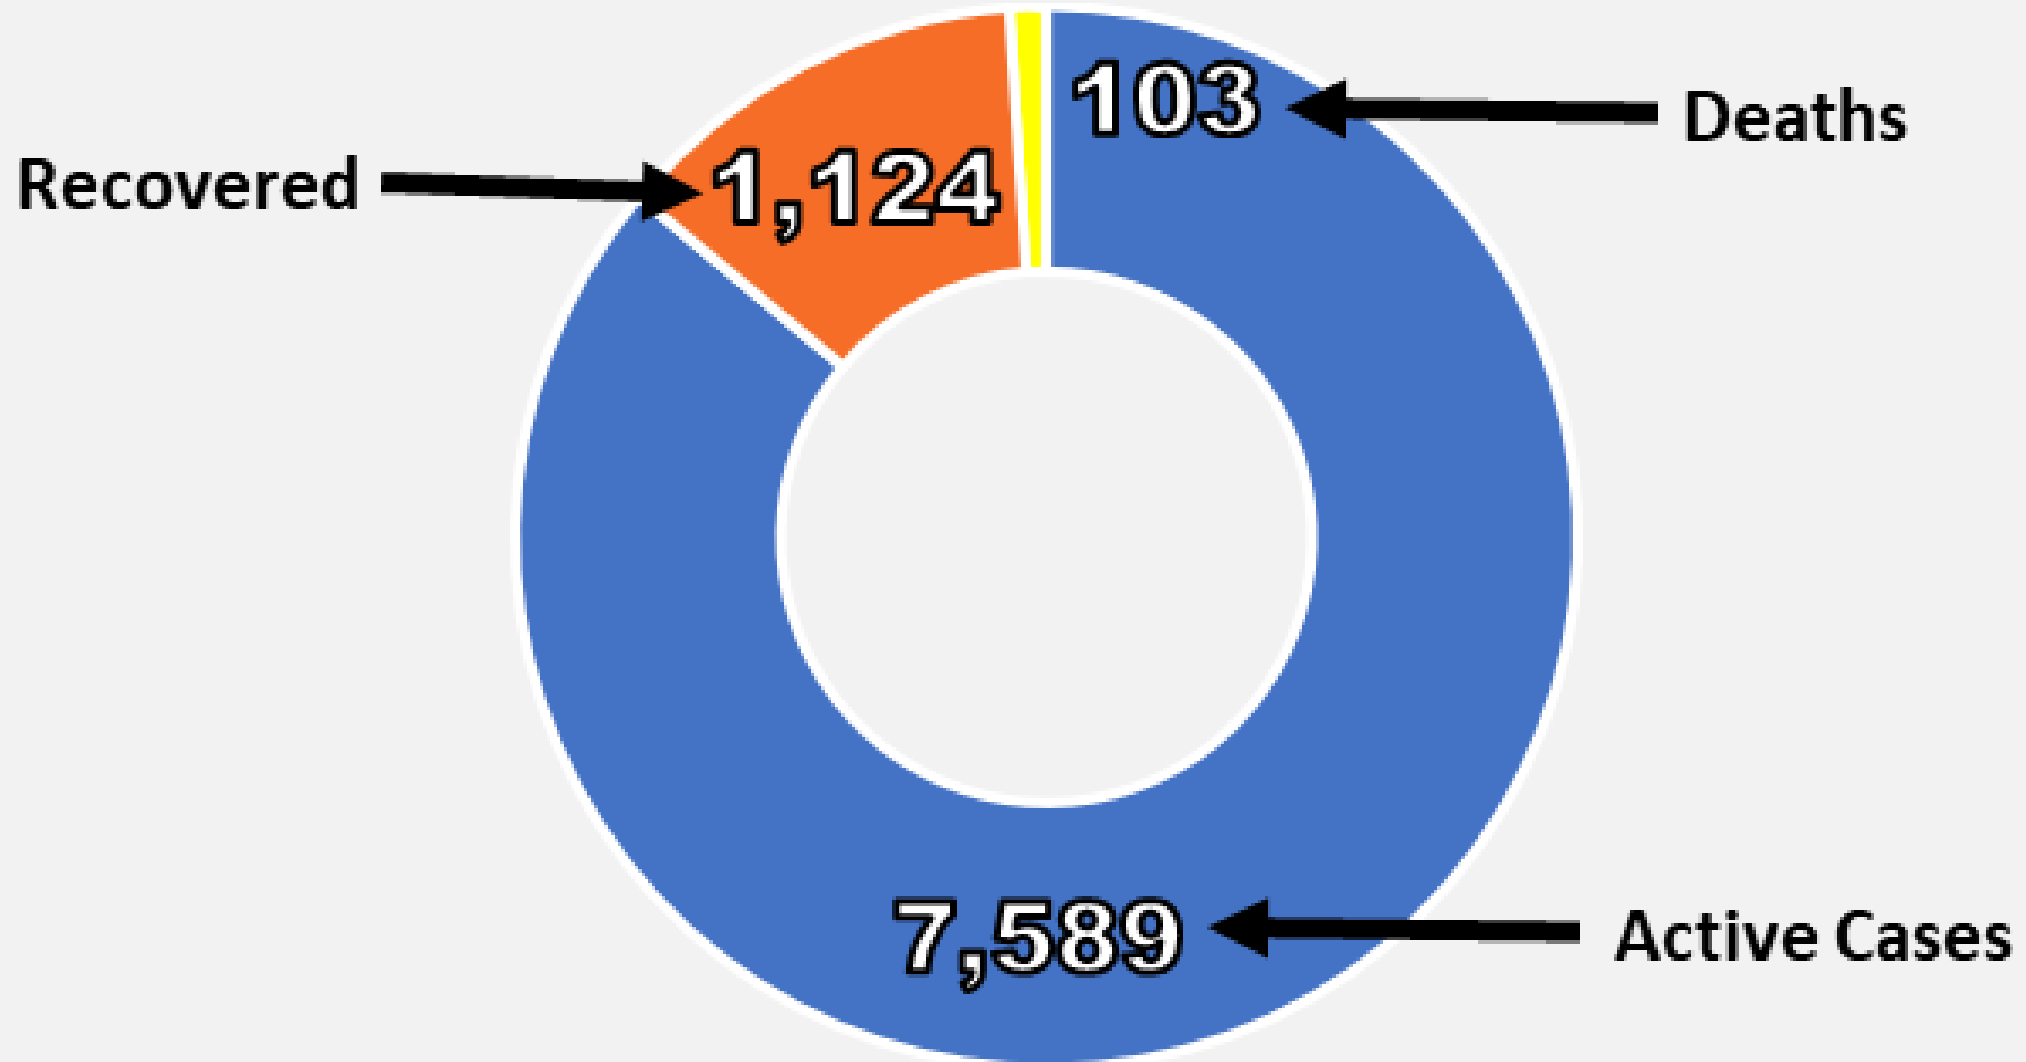

Nueces County Daily COVID-19 Cases

Nueces County Confirmed COVID-19 Cases

July 20, 2020

Corpus Christi Hospitals

Daily COVID-19 Hospitalized Patients

Corpus Christi Hospitals Daily COVID-19 ICU Patients

Nueces County Total COVID-19 Deaths

Nueces County Daily COVID-19 Cases