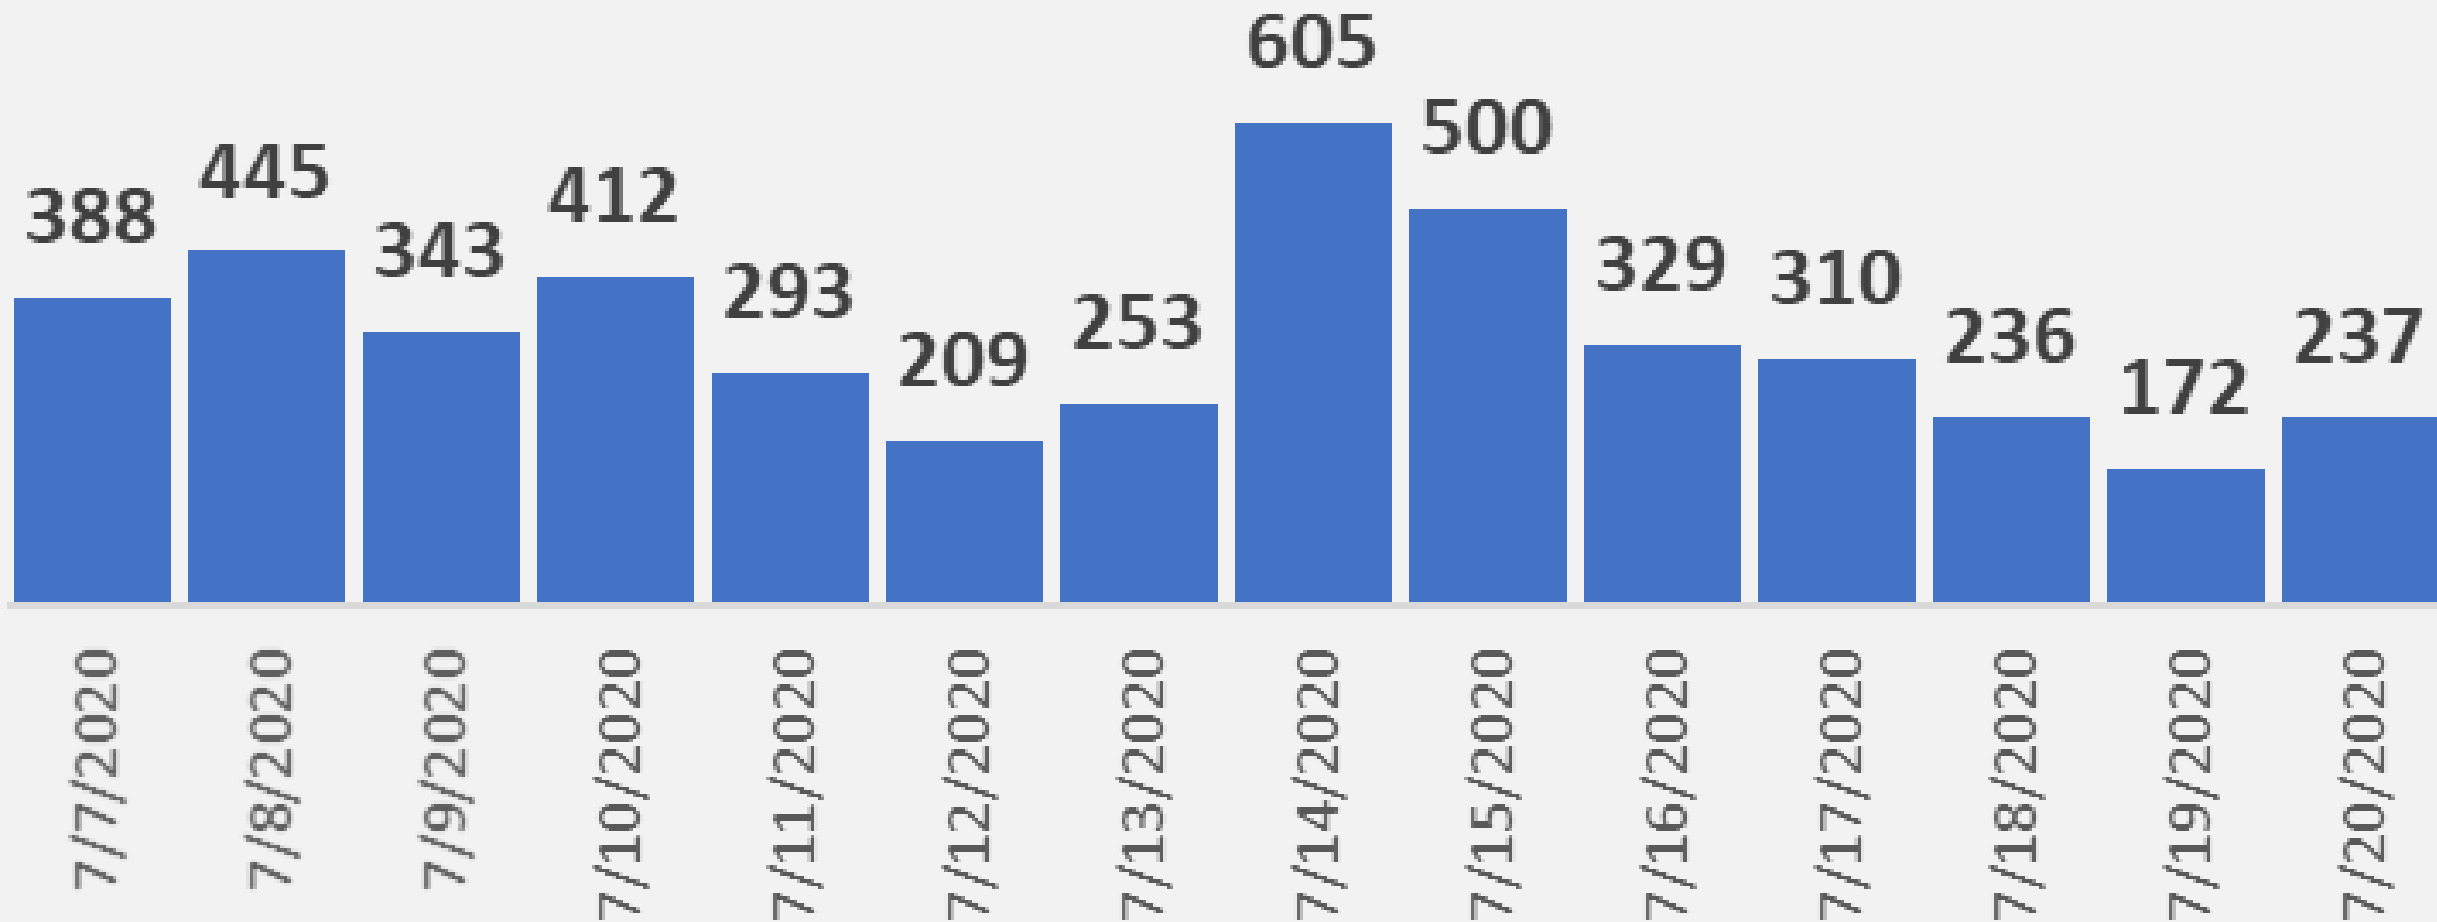

Nueces County Daily COVID-19 Cases

Nueces County Confirmed COVID-19 Cases

July 20, 2020

Corpus Christi Hospitals

Daily COVID-19 Hospitalized Patients

Corpus Christi Hospitals Daily COVID-19 ICU Patients

Nueces County Total COVID-19 Deaths

Nueces County Daily COVID-19 Cases