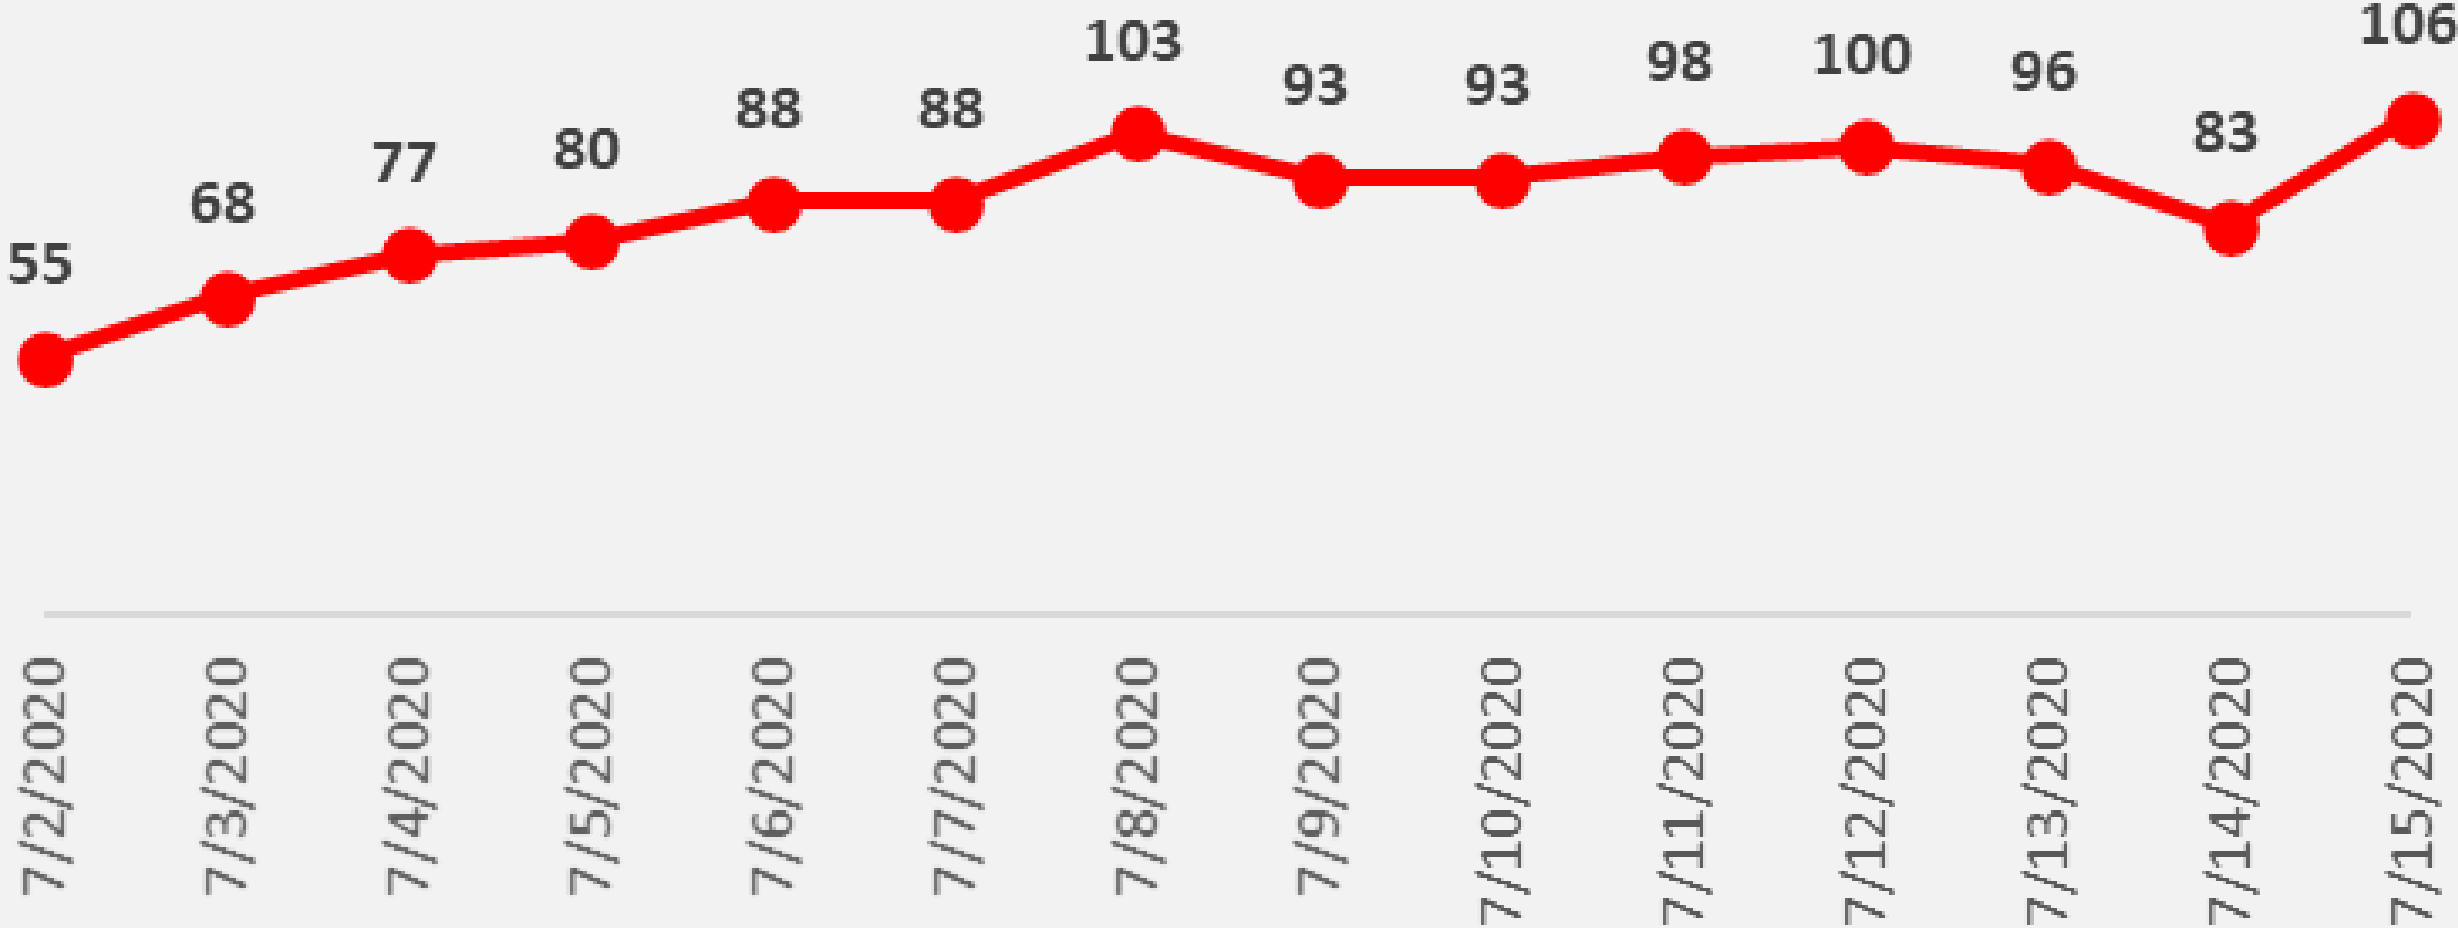

Corpus Christi Hospitals Daily COVID-19 ICU Patients