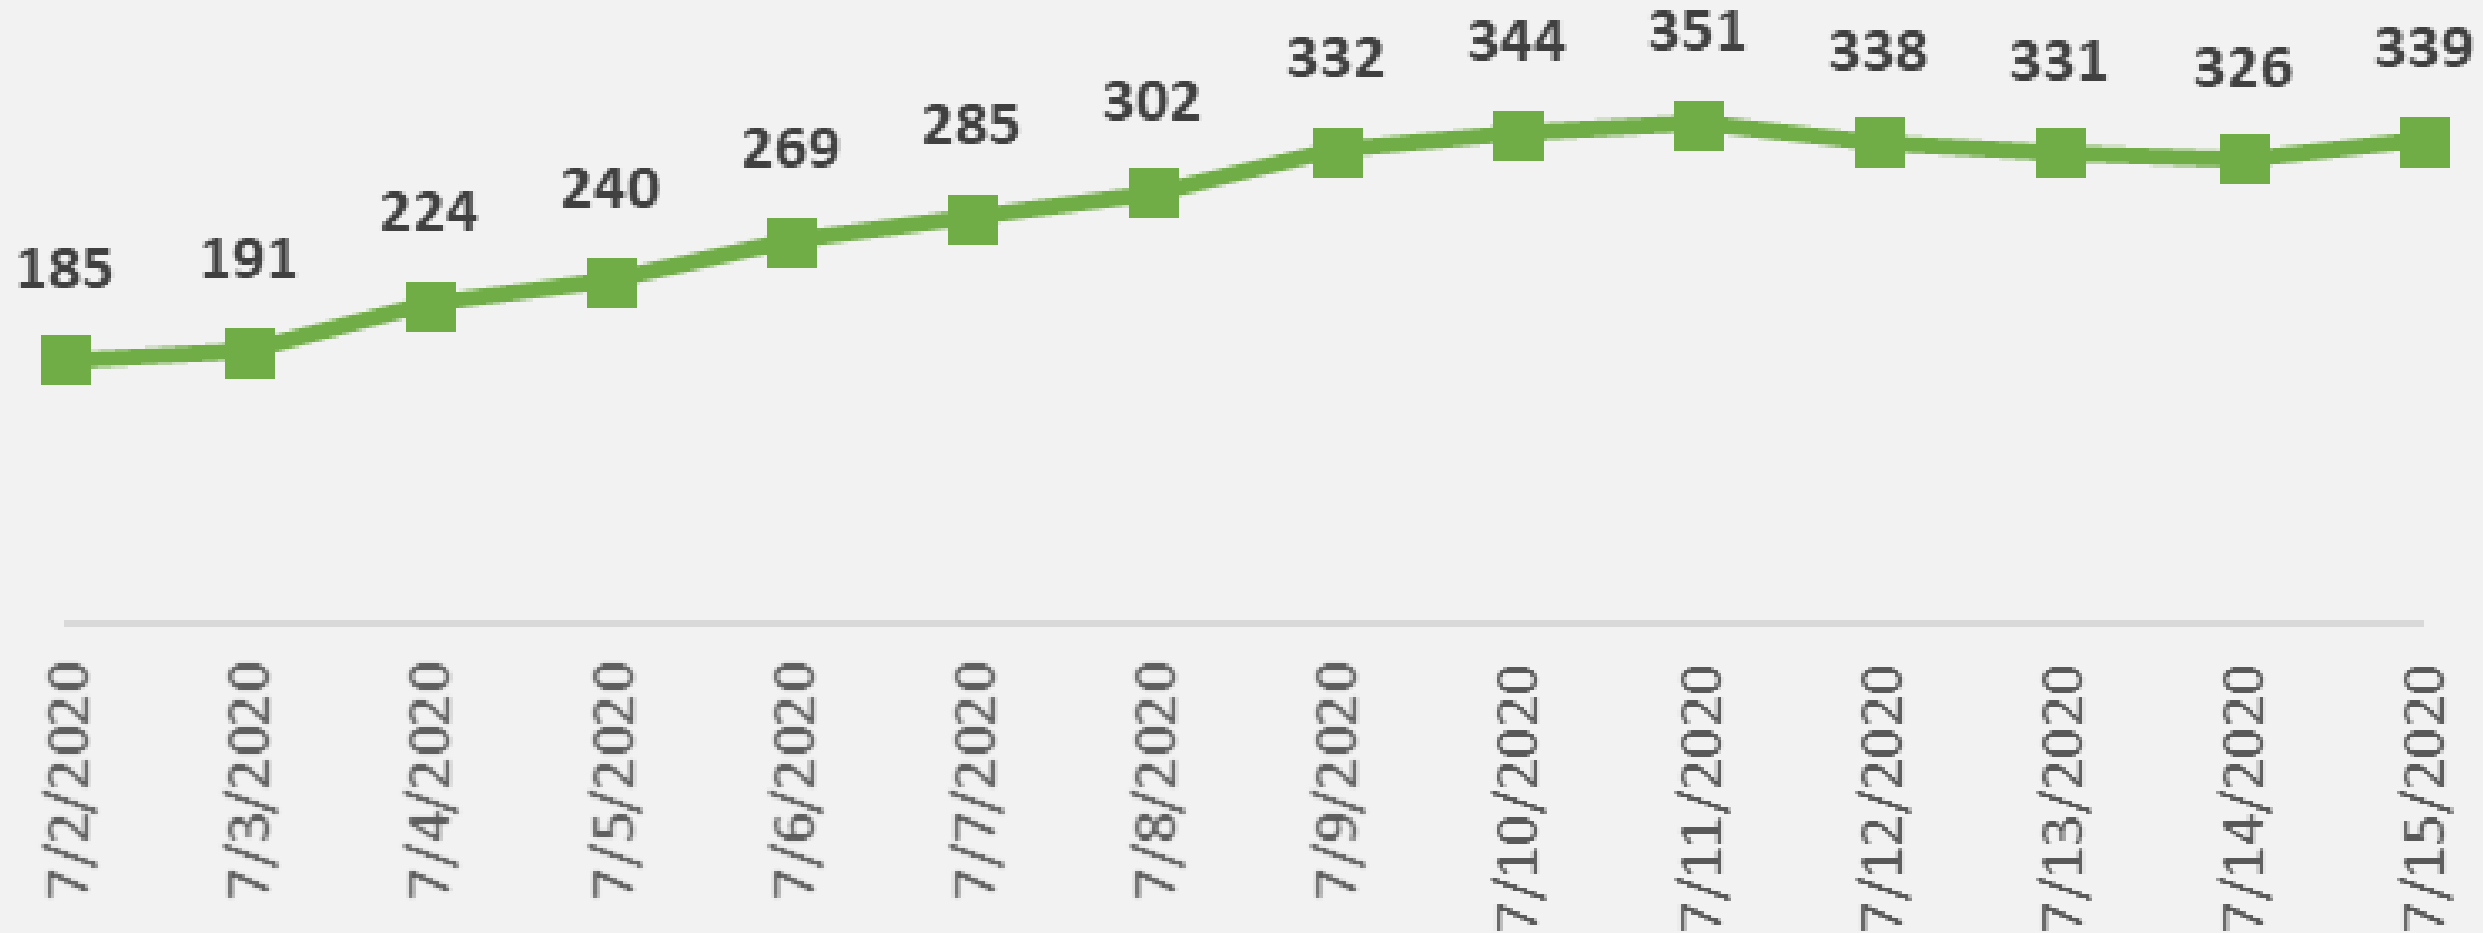

# Nueces County Daily COVID-19 Cases

# Nueces County Confirmed COVID-19 Cases

# Corpus Christi Hospitals Daily COVID-19 Hospitalized Patients