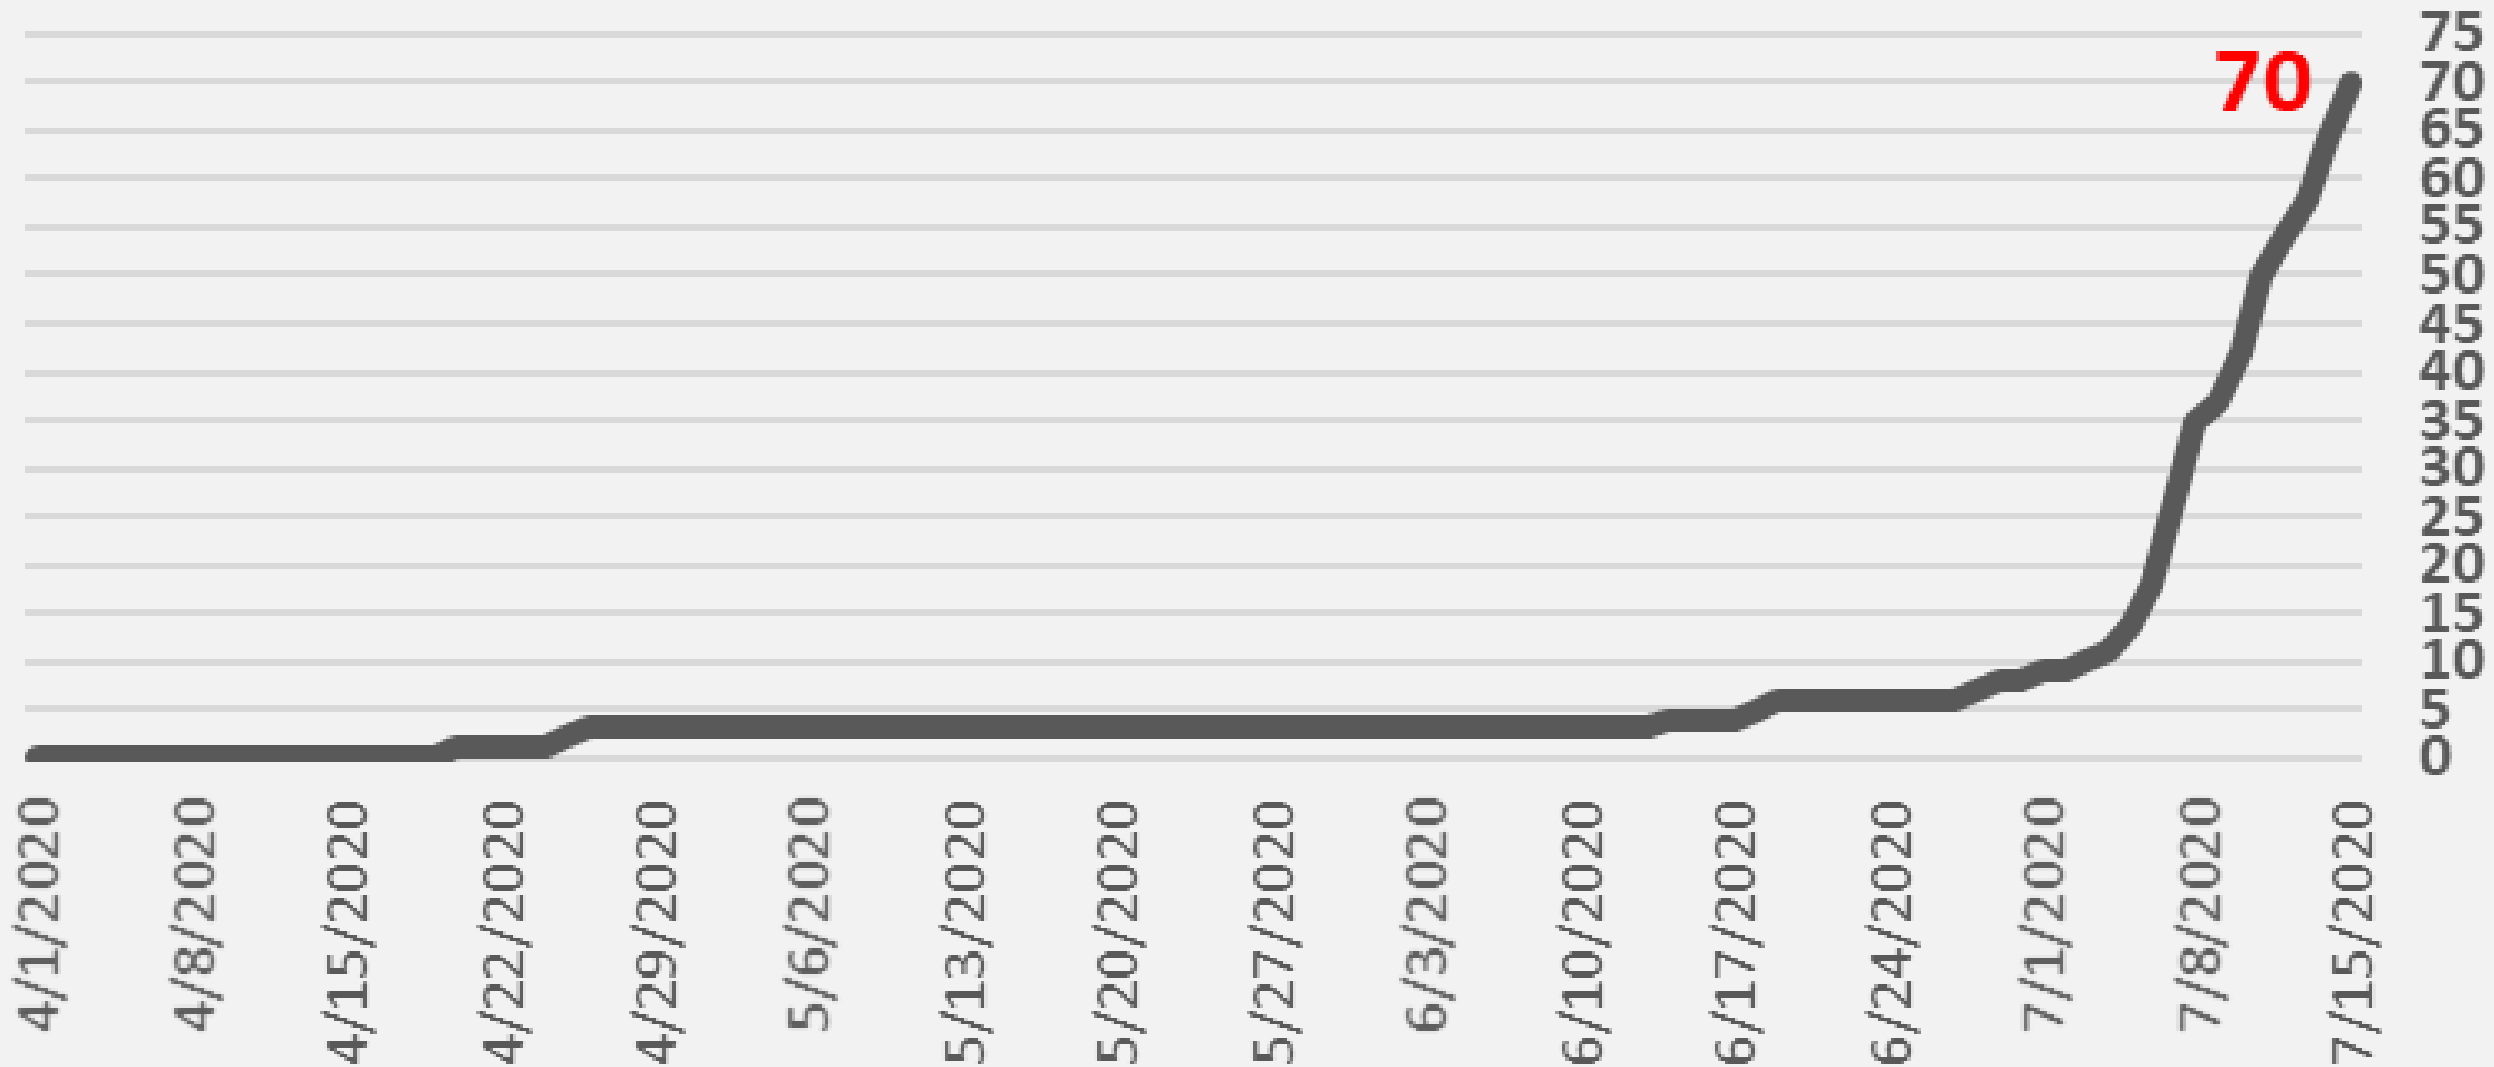

Nueces County Total COVID-19 Deaths