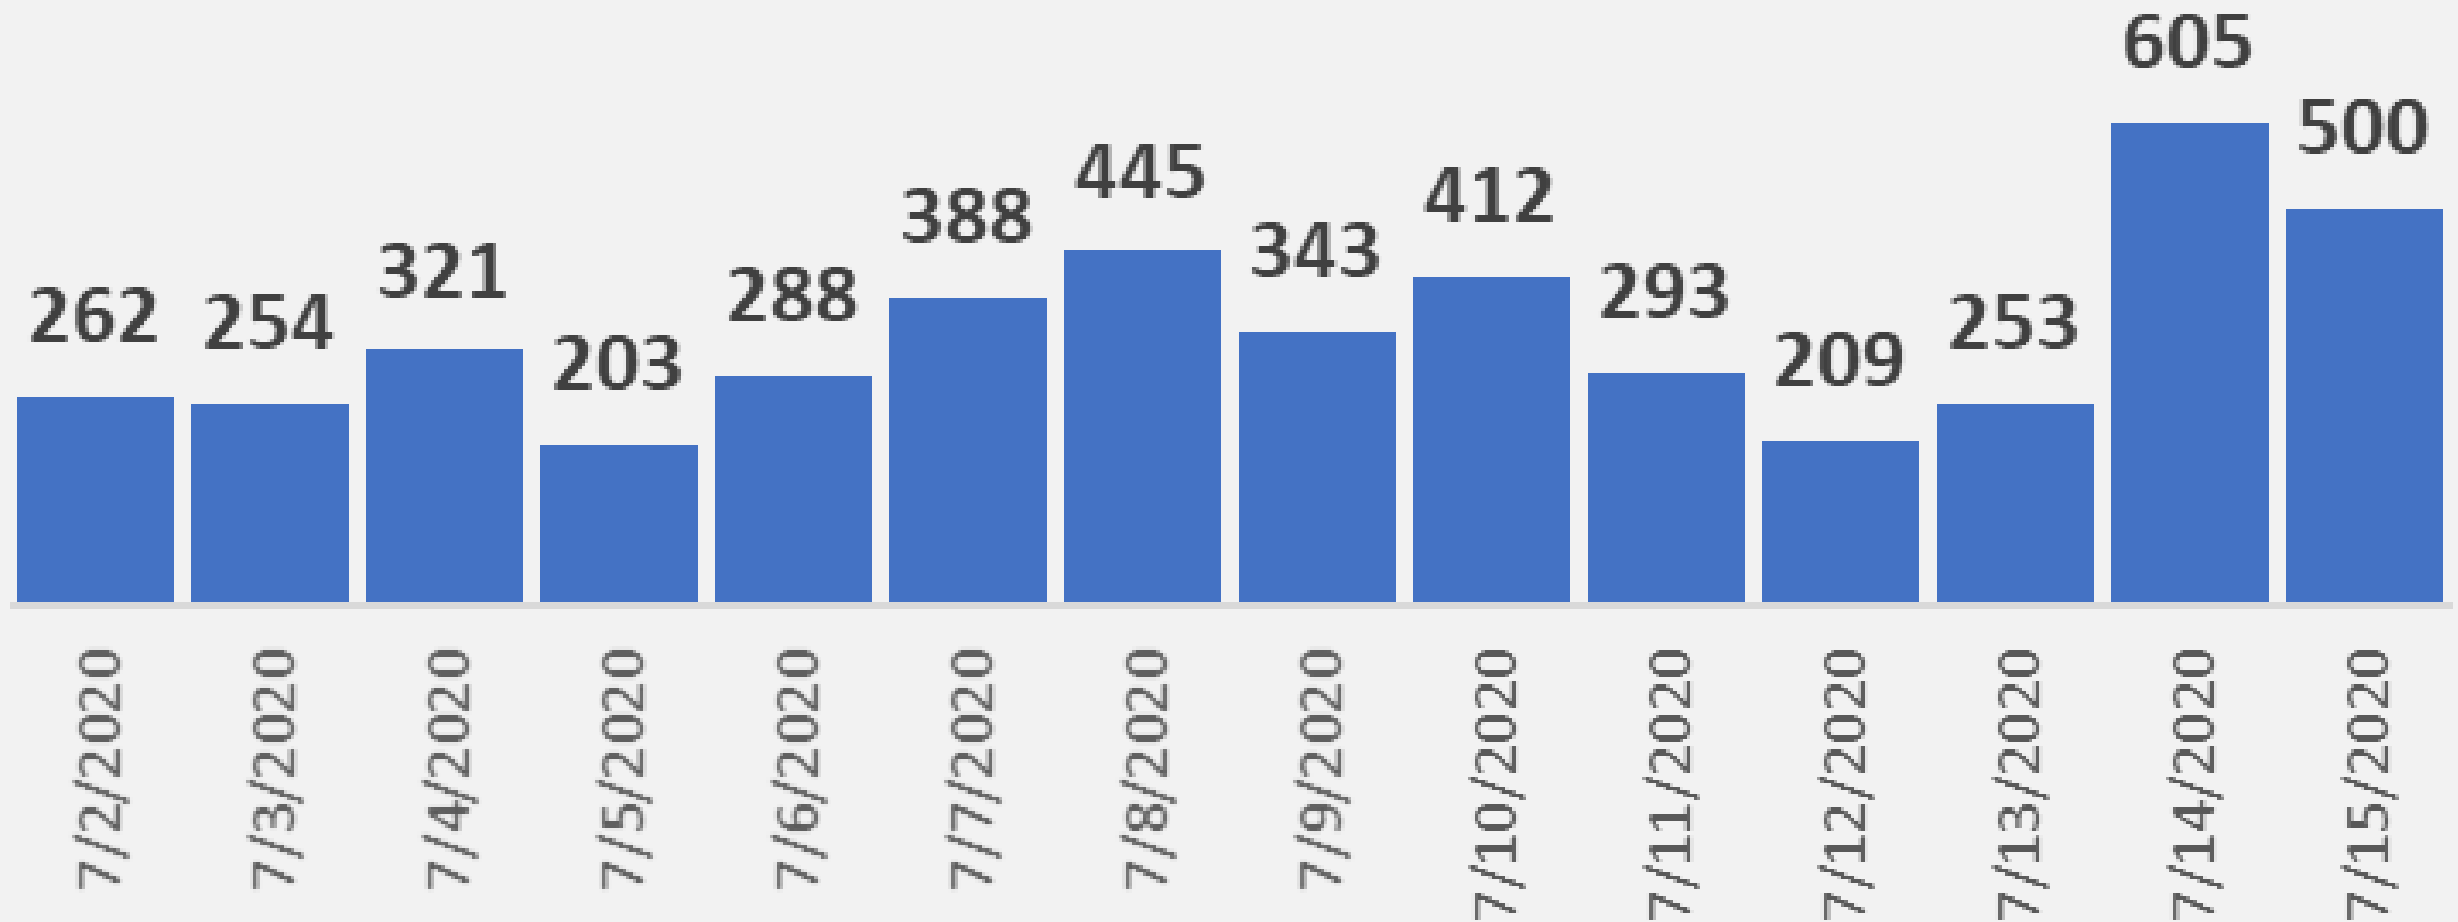

# Nueces County Daily COVID-19 Cases

# Nueces County Confirmed COVID-19 Cases

# Corpus Christi Hospitals Daily COVID-19 Hospitalized Patients