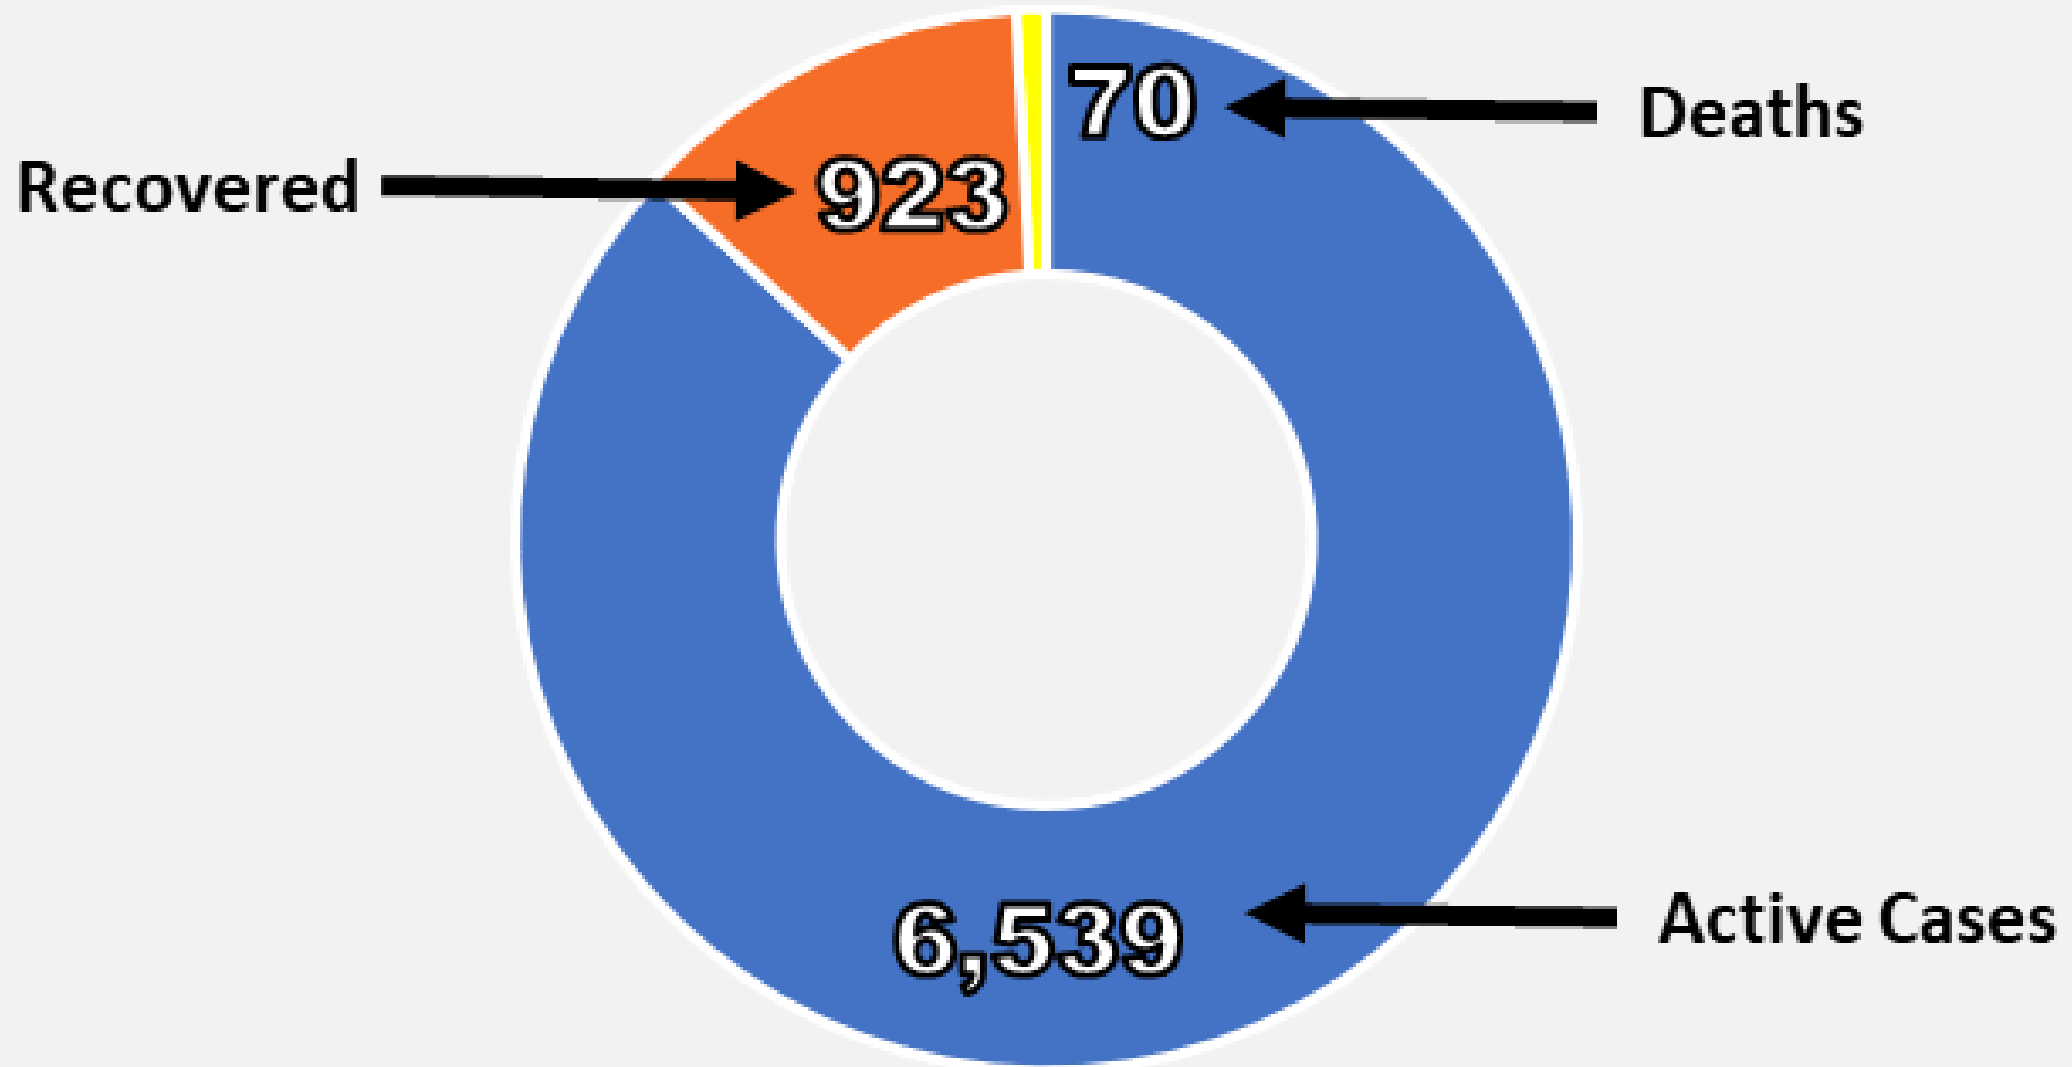

# Nueces County Daily COVID-19 Cases

# Nueces County Confirmed COVID-19 Cases

# Corpus Christi Hospitals Daily COVID-19 Hospitalized Patients

# Corpus Christi Hospitals Daily COVID-19 ICU Patients