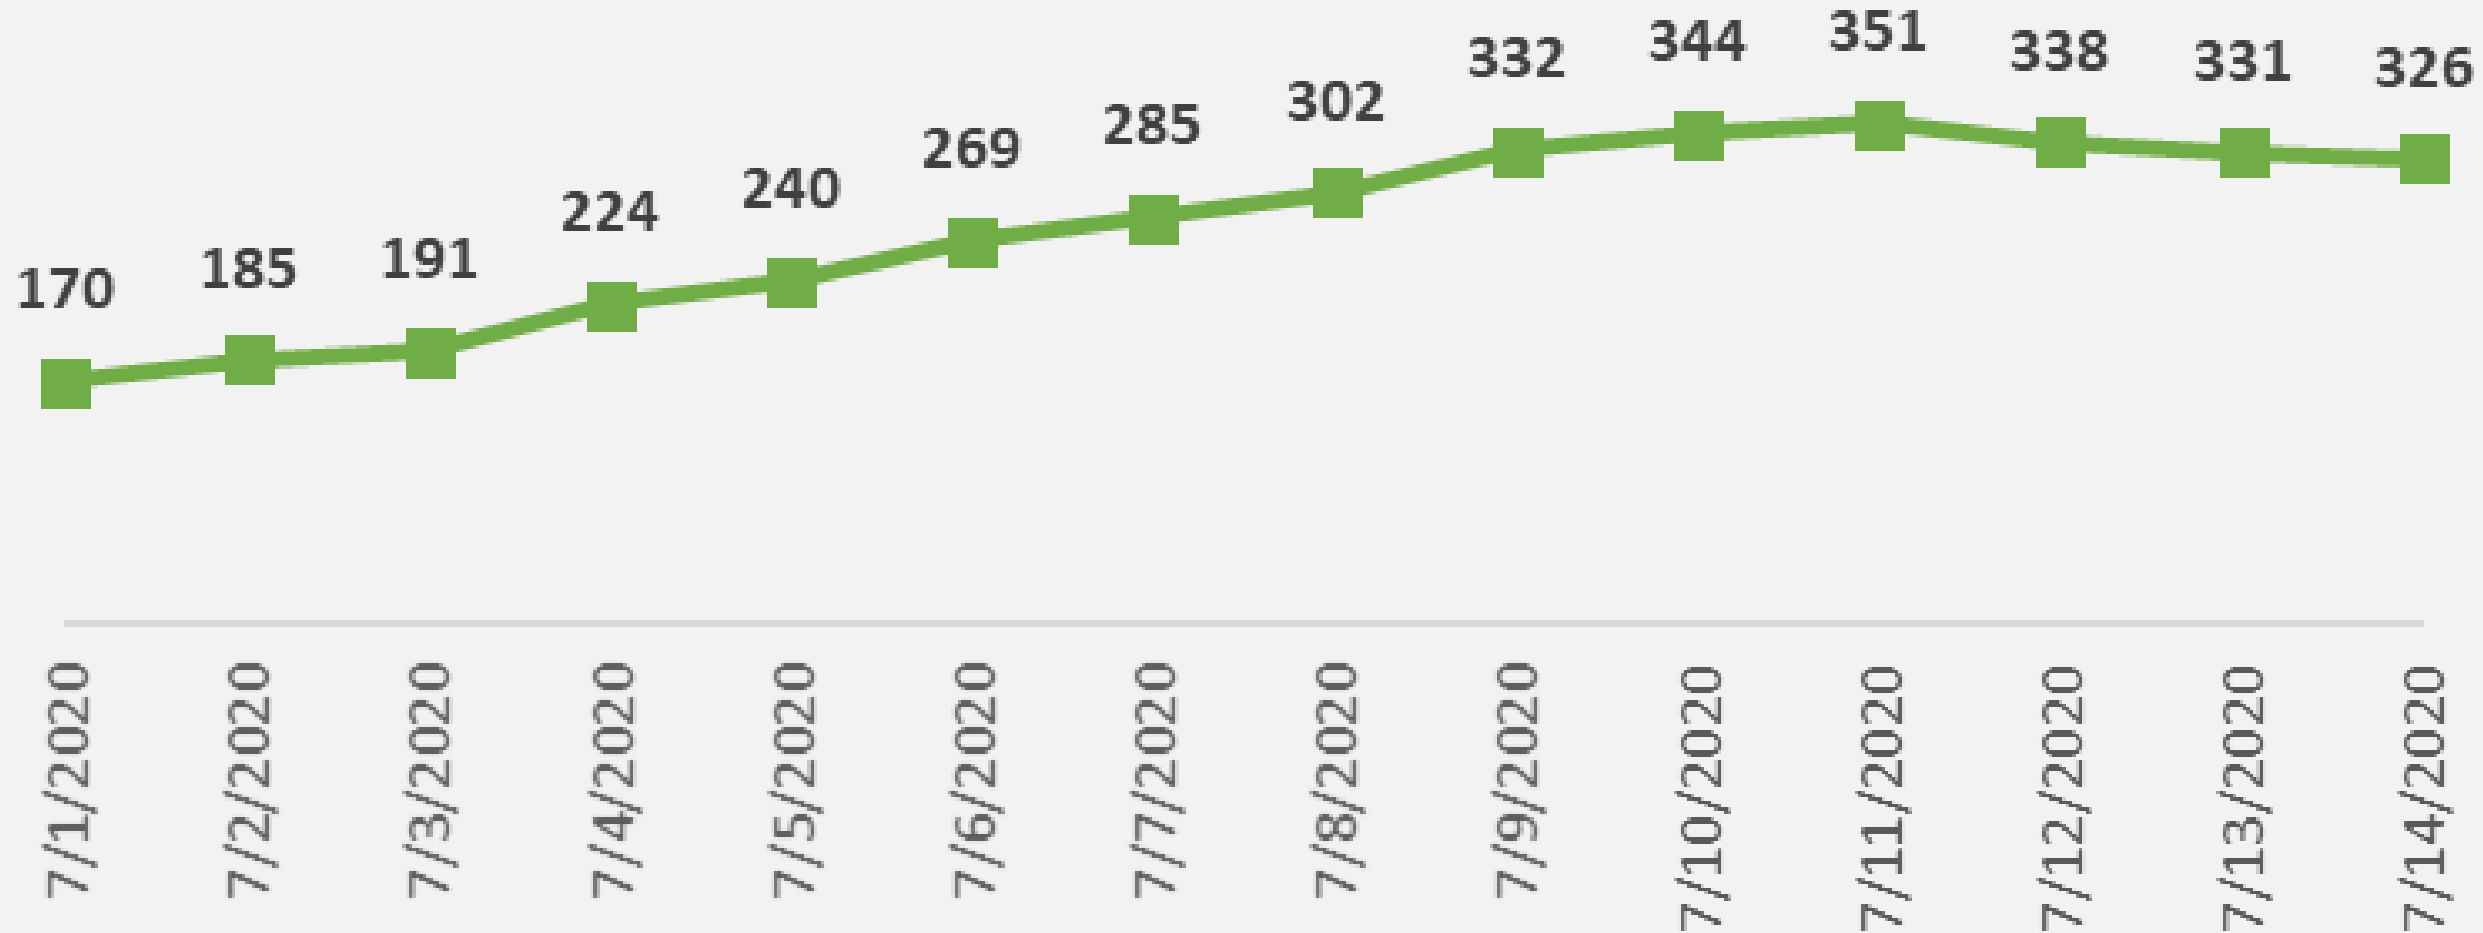

Nueces County Daily COVID-19 Cases

Nueces County Confirmed COVID-19 Cases

July 14, 2020

Corpus Christi Hospitals

Daily COVID-19 Hospitalized Patients

Corpus Christi Hospitals Daily COVID-19 ICU Patients

Nueces County Total COVID-19 Deaths

Nueces County Daily COVID-19 Cases