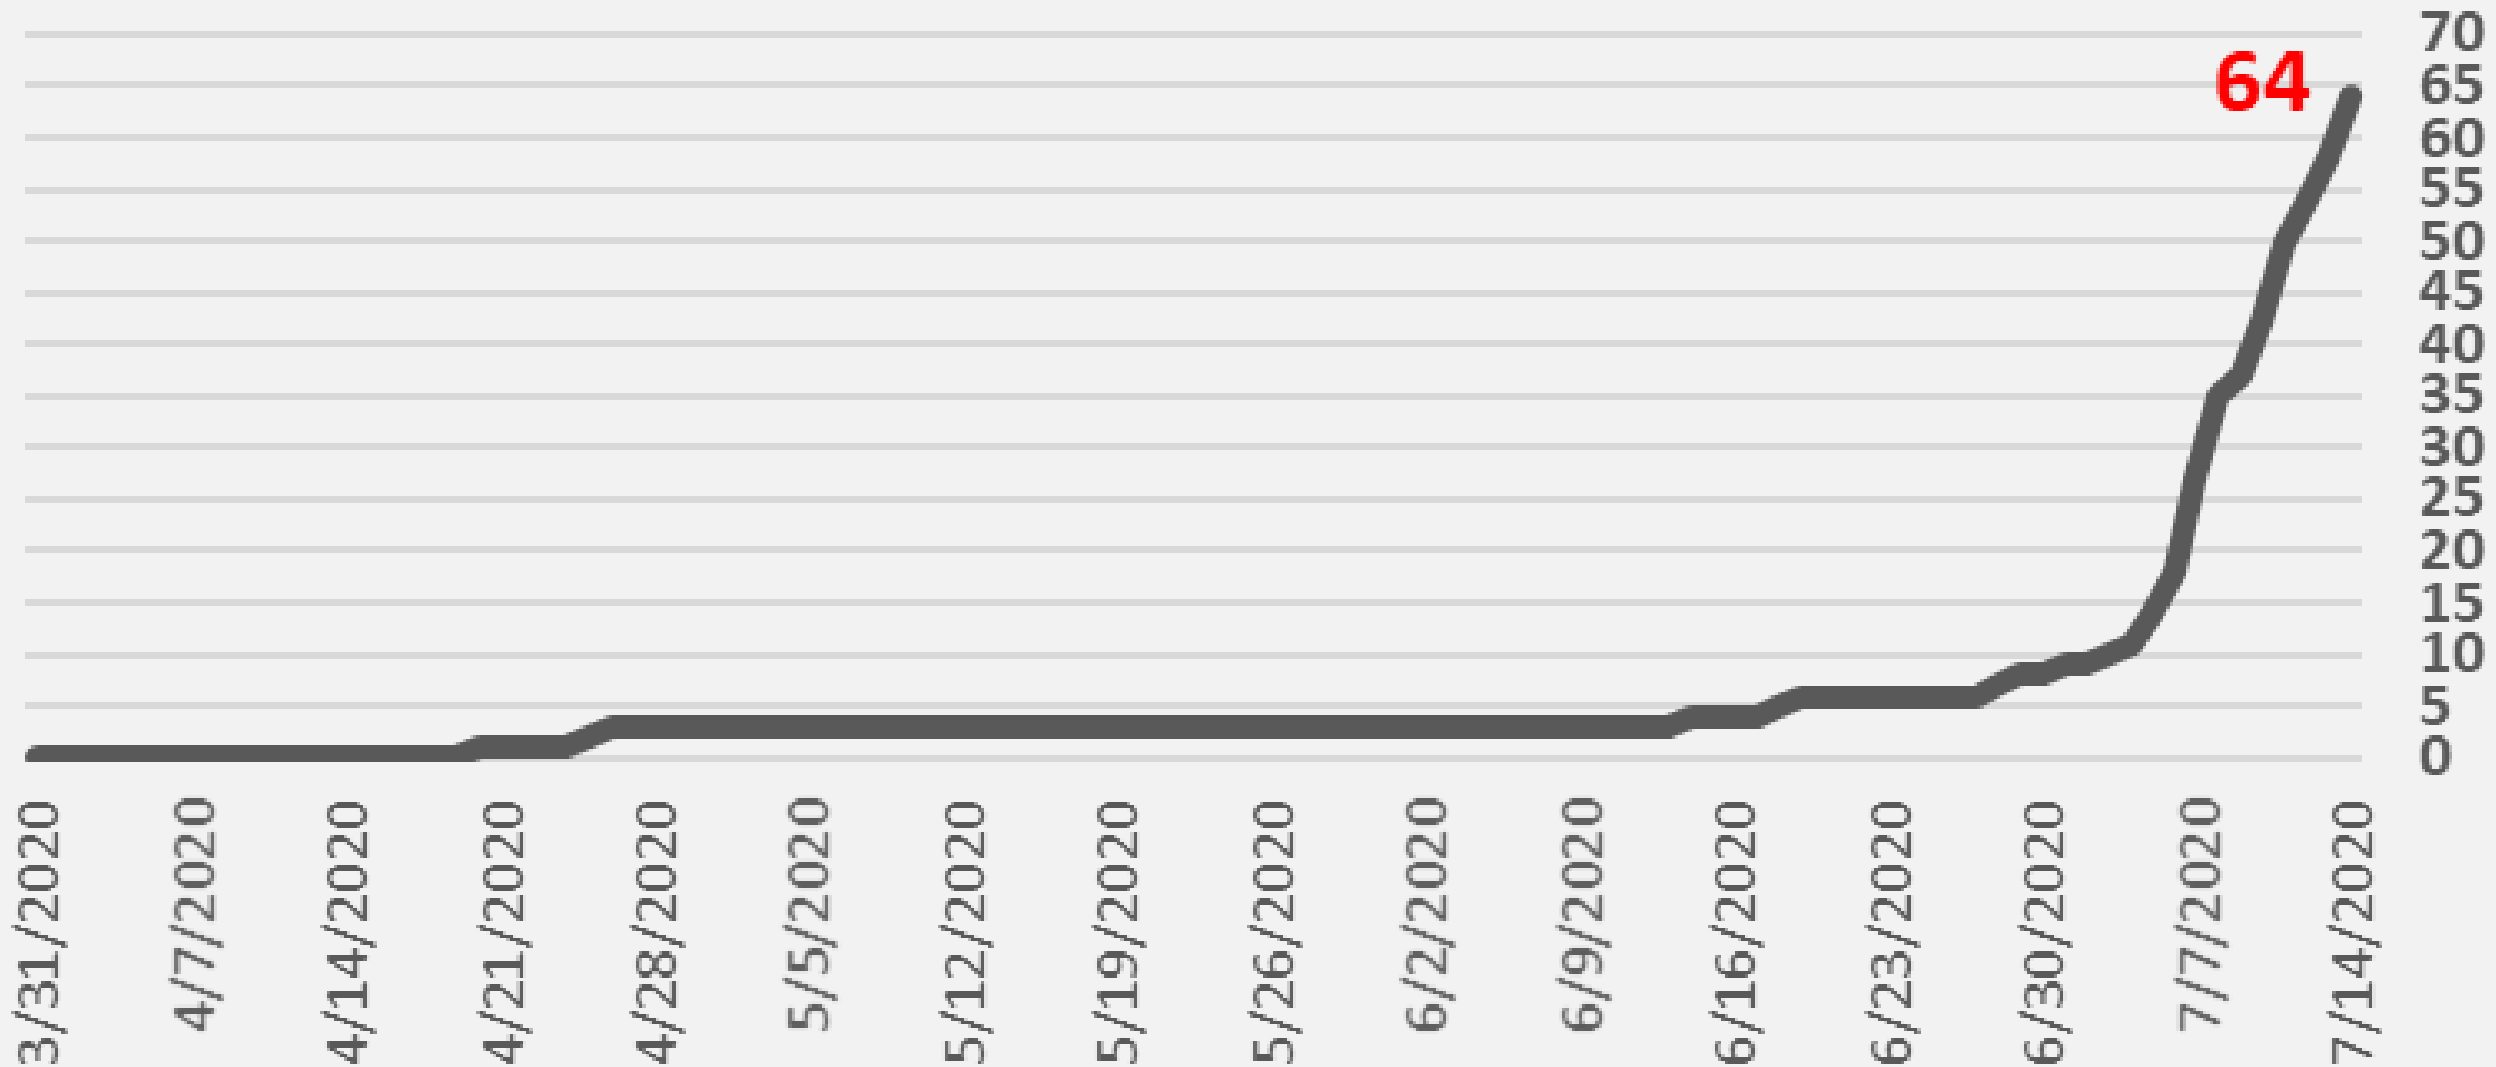

Nueces County Daily COVID-19 Cases

Nueces County Confirmed COVID-19 Cases

July 14, 2020

Corpus Christi Hospitals

Daily COVID-19 Hospitalized Patients

Corpus Christi Hospitals Daily COVID-19 ICU Patients

Nueces County Total COVID-19 Deaths

Nueces County Daily COVID-19 Cases