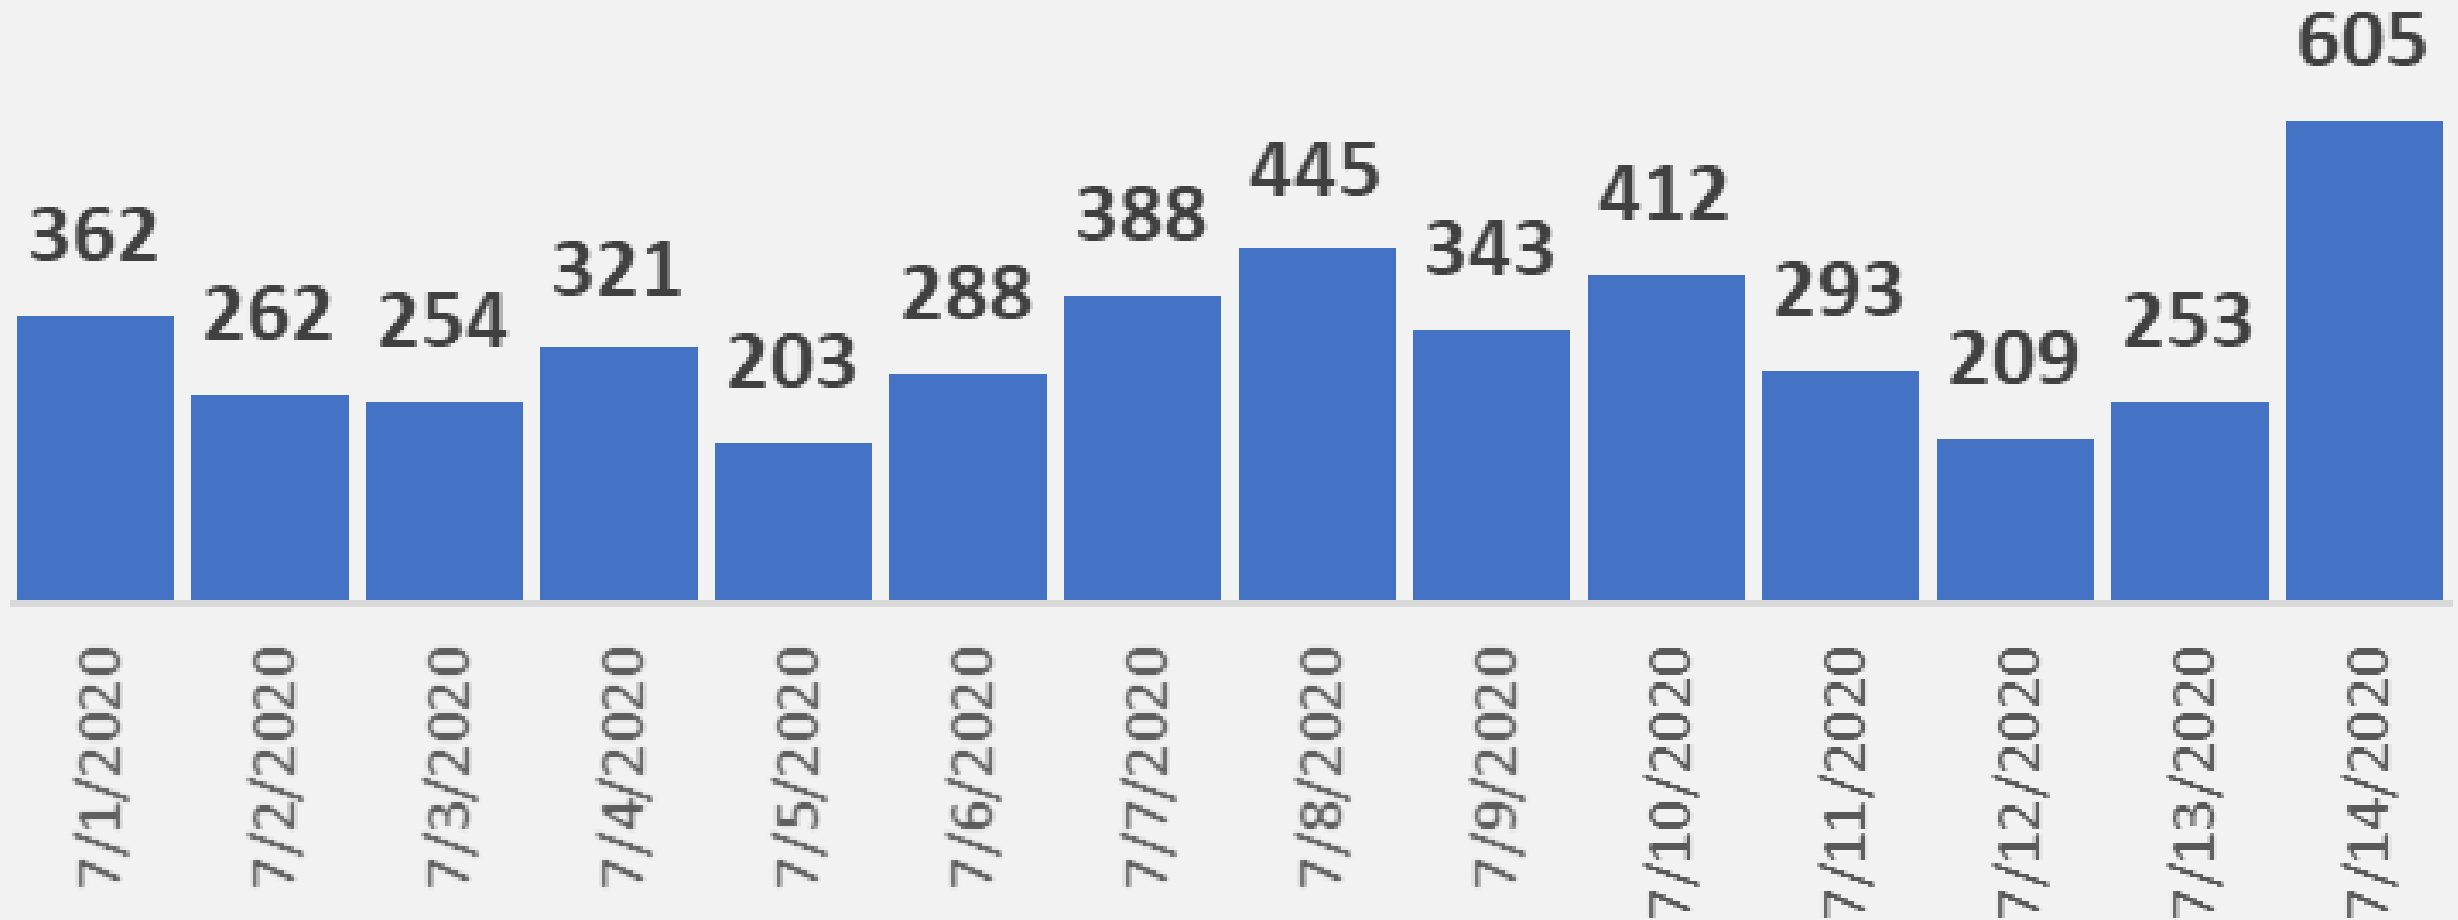

Nueces County Daily COVID-19 Cases

Nueces County Confirmed COVID-19 Cases

July 14, 2020

Corpus Christi Hospitals

Daily COVID-19 Hospitalized Patients

Corpus Christi Hospitals Daily COVID-19 ICU Patients

Nueces County Total COVID-19 Deaths

Nueces County Daily COVID-19 Cases