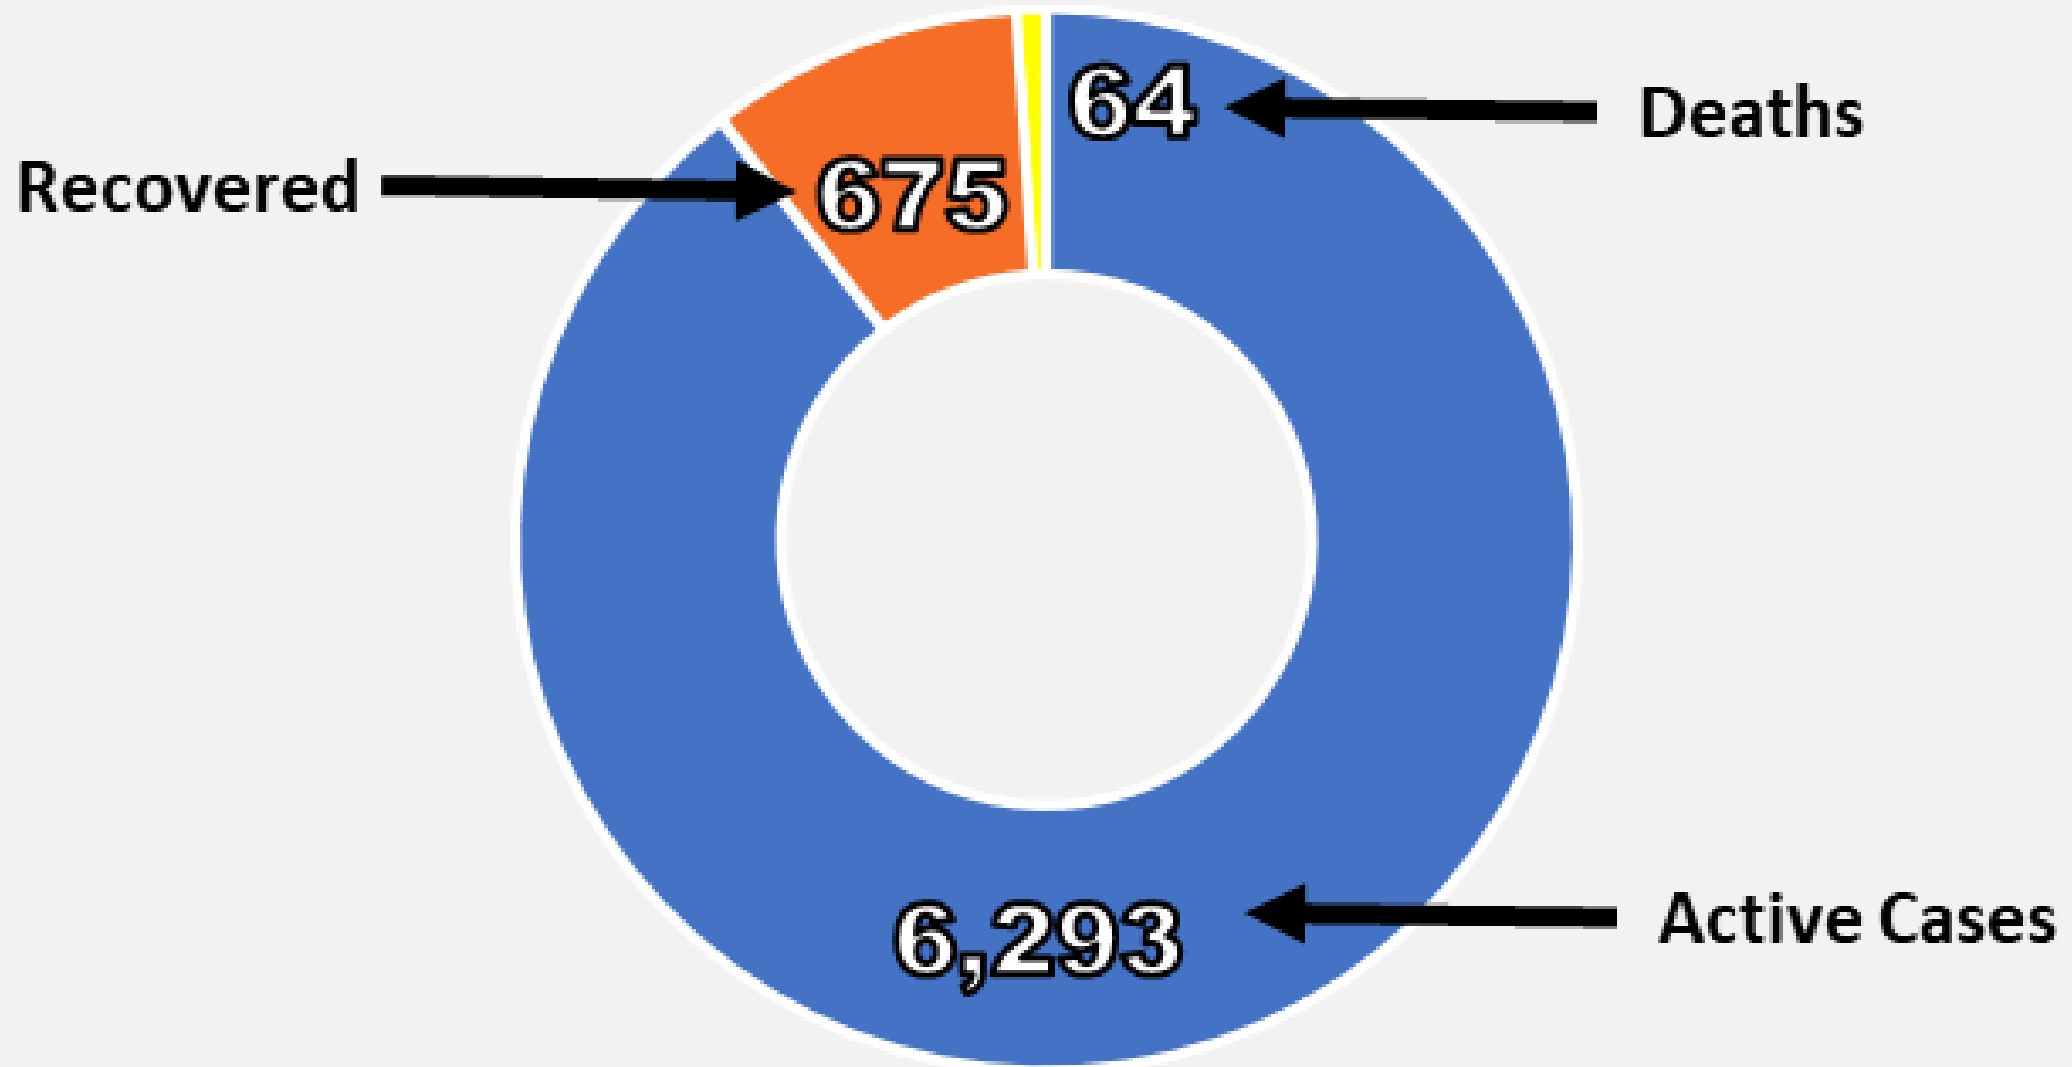

Nueces County Daily COVID-19 Cases

Nueces County Confirmed COVID-19 Cases

July 14, 2020

Corpus Christi Hospitals

Daily COVID-19 Hospitalized Patients

Corpus Christi Hospitals Daily COVID-19 ICU Patients

Nueces County Total COVID-19 Deaths

Nueces County Daily COVID-19 Cases