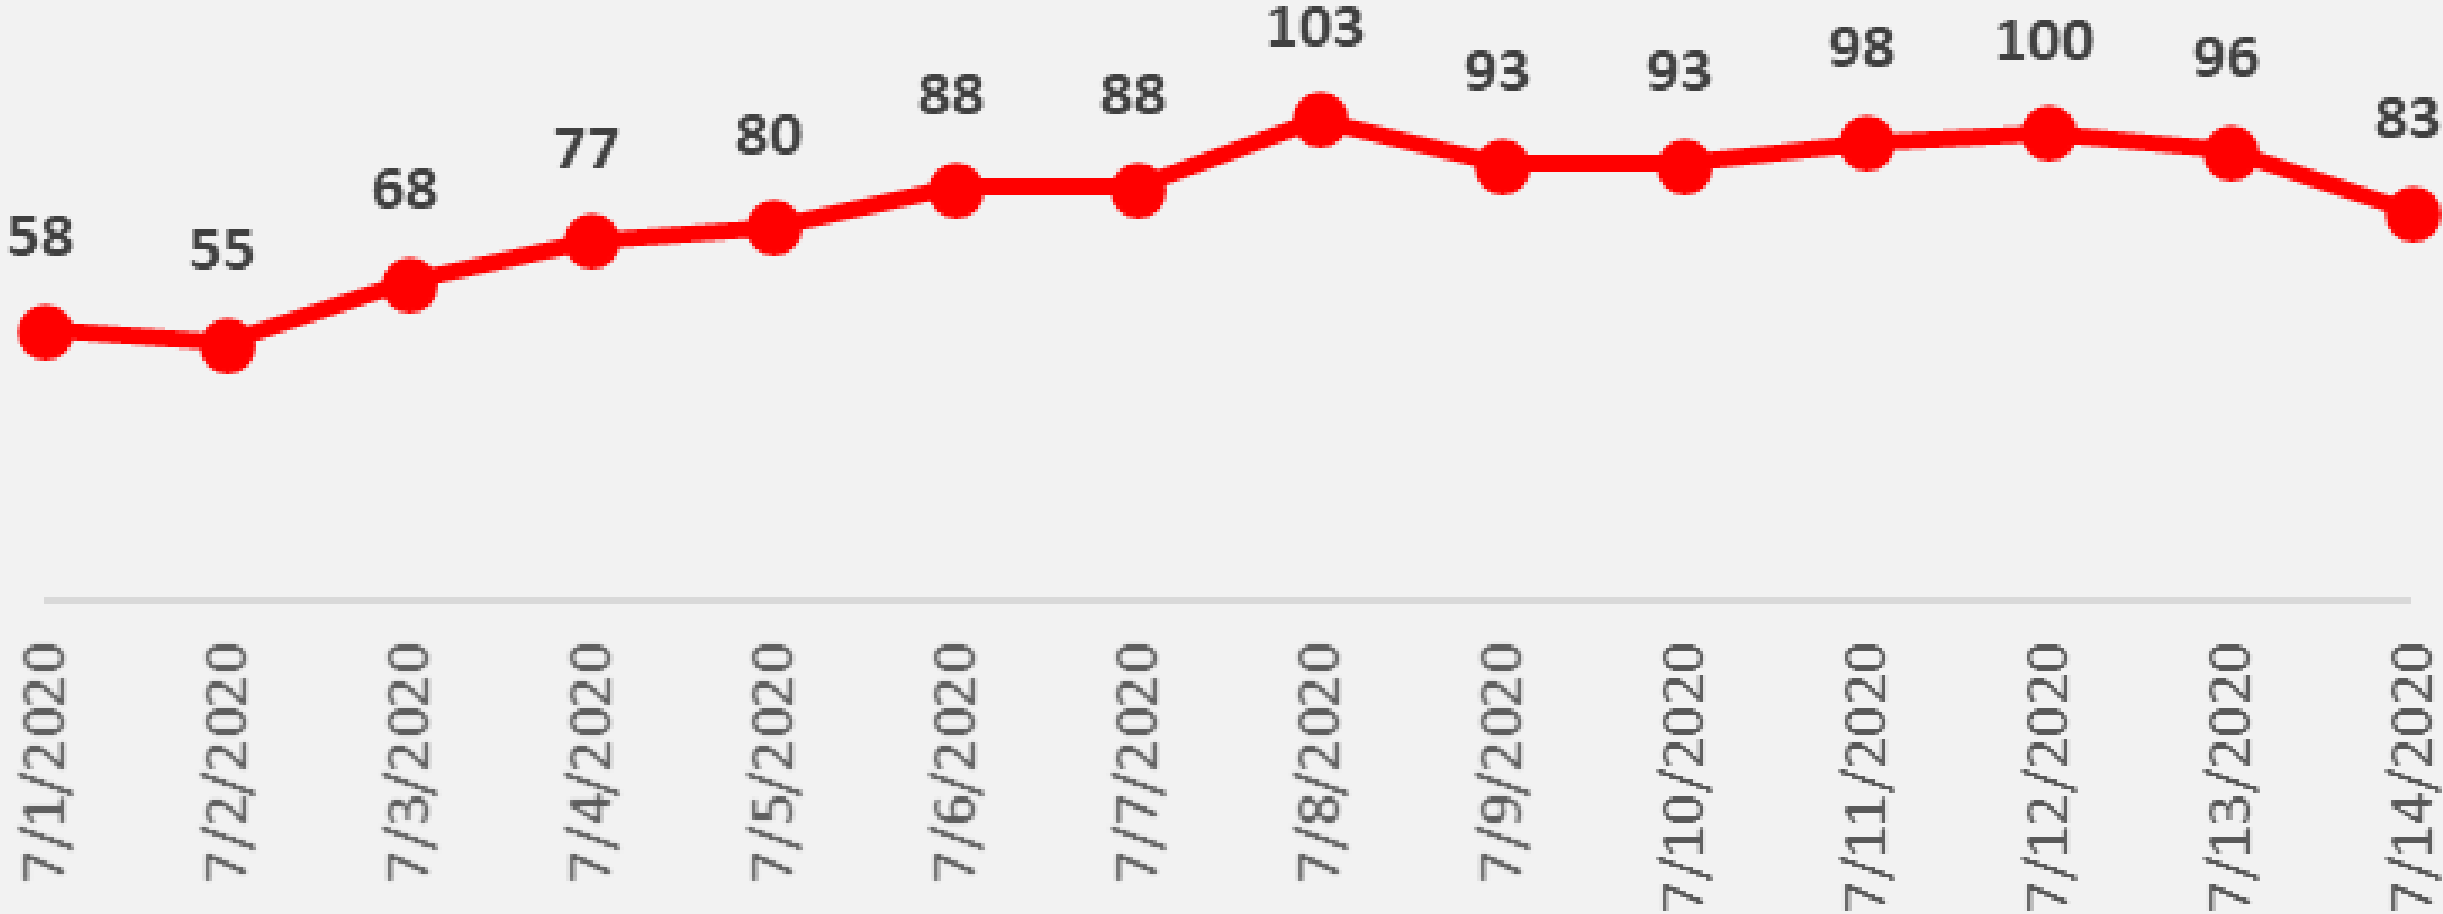

Nueces County Daily COVID-19 Cases

Nueces County Confirmed COVID-19 Cases

July 14, 2020

Corpus Christi Hospitals

Daily COVID-19 Hospitalized Patients

Corpus Christi Hospitals Daily COVID-19 ICU Patients

Nueces County Total COVID-19 Deaths

Nueces County Daily COVID-19 Cases