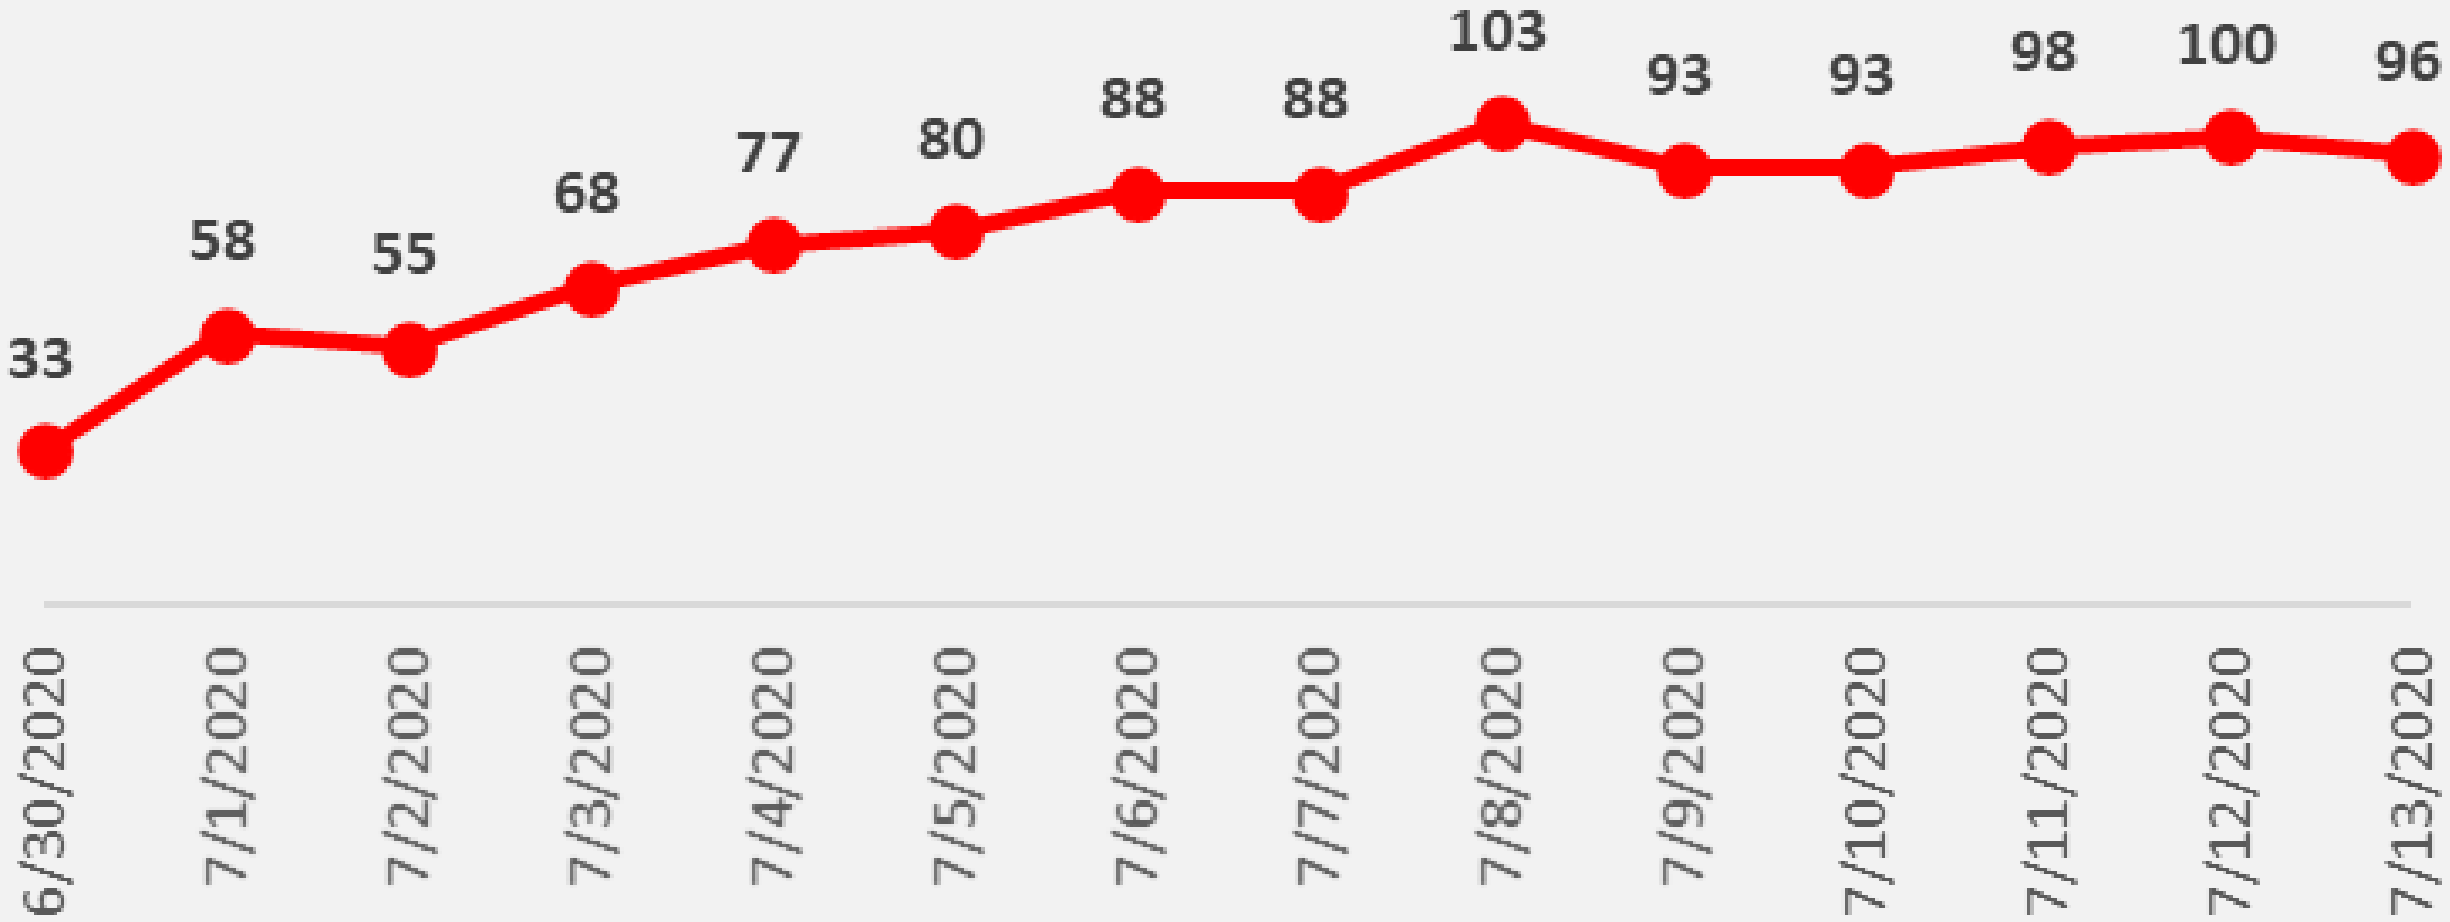

Nueces County Daily COVID-19 Cases

Nueces County Confirmed COVID-19 Cases

July 13, 2020

Corpus Christi Hospitals

Daily COVID-19 Hospitalized Patients

Corpus Christi Hospitals Daily COVID-19 ICU Patients

Nueces County Total COVID-19 Deaths

Nueces County Daily COVID-19 Cases