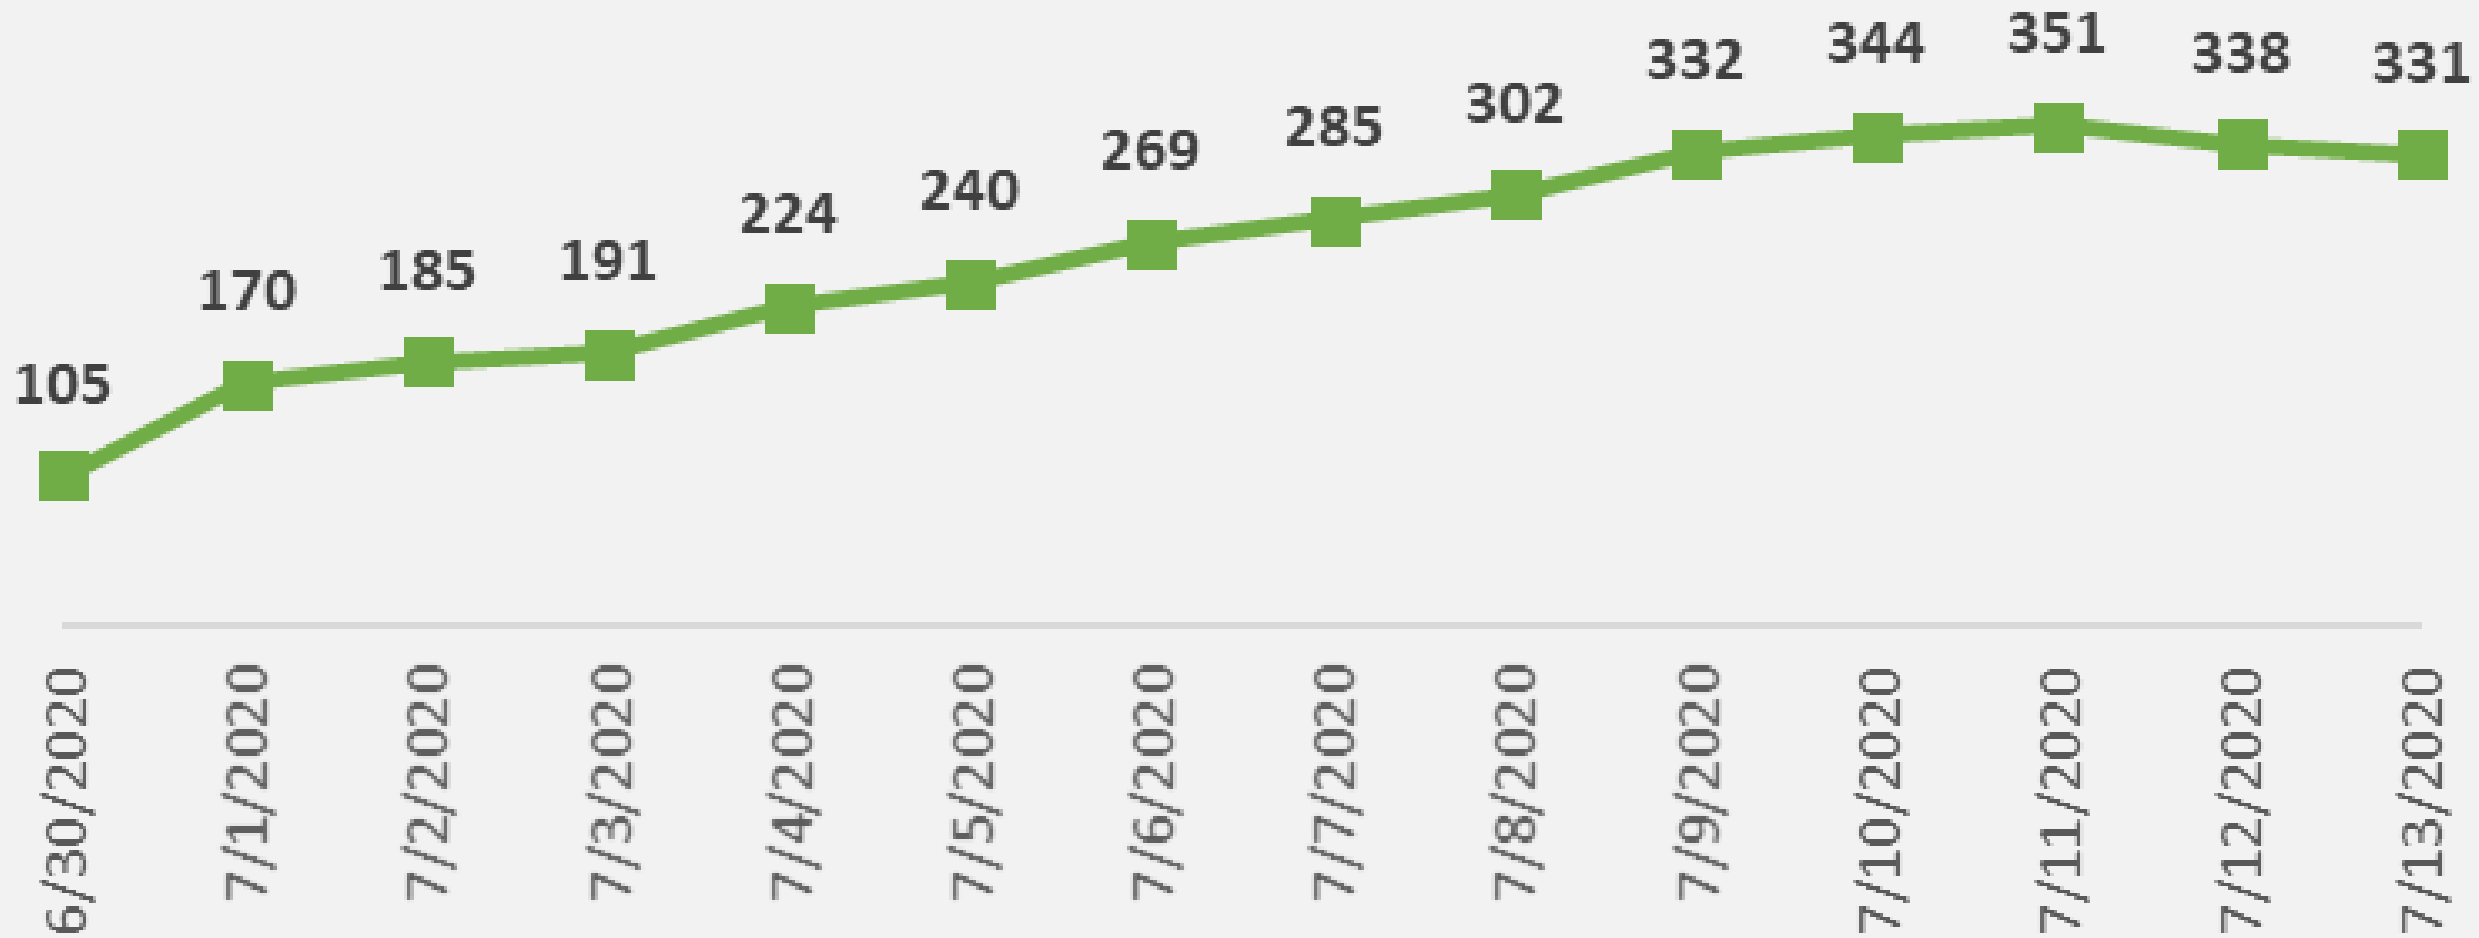

Nueces County Daily COVID-19 Cases

Nueces County Confirmed COVID-19 Cases

July 13, 2020

Corpus Christi Hospitals

Daily COVID-19 Hospitalized Patients

Corpus Christi Hospitals Daily COVID-19 ICU Patients

Nueces County Total COVID-19 Deaths

Nueces County Daily COVID-19 Cases