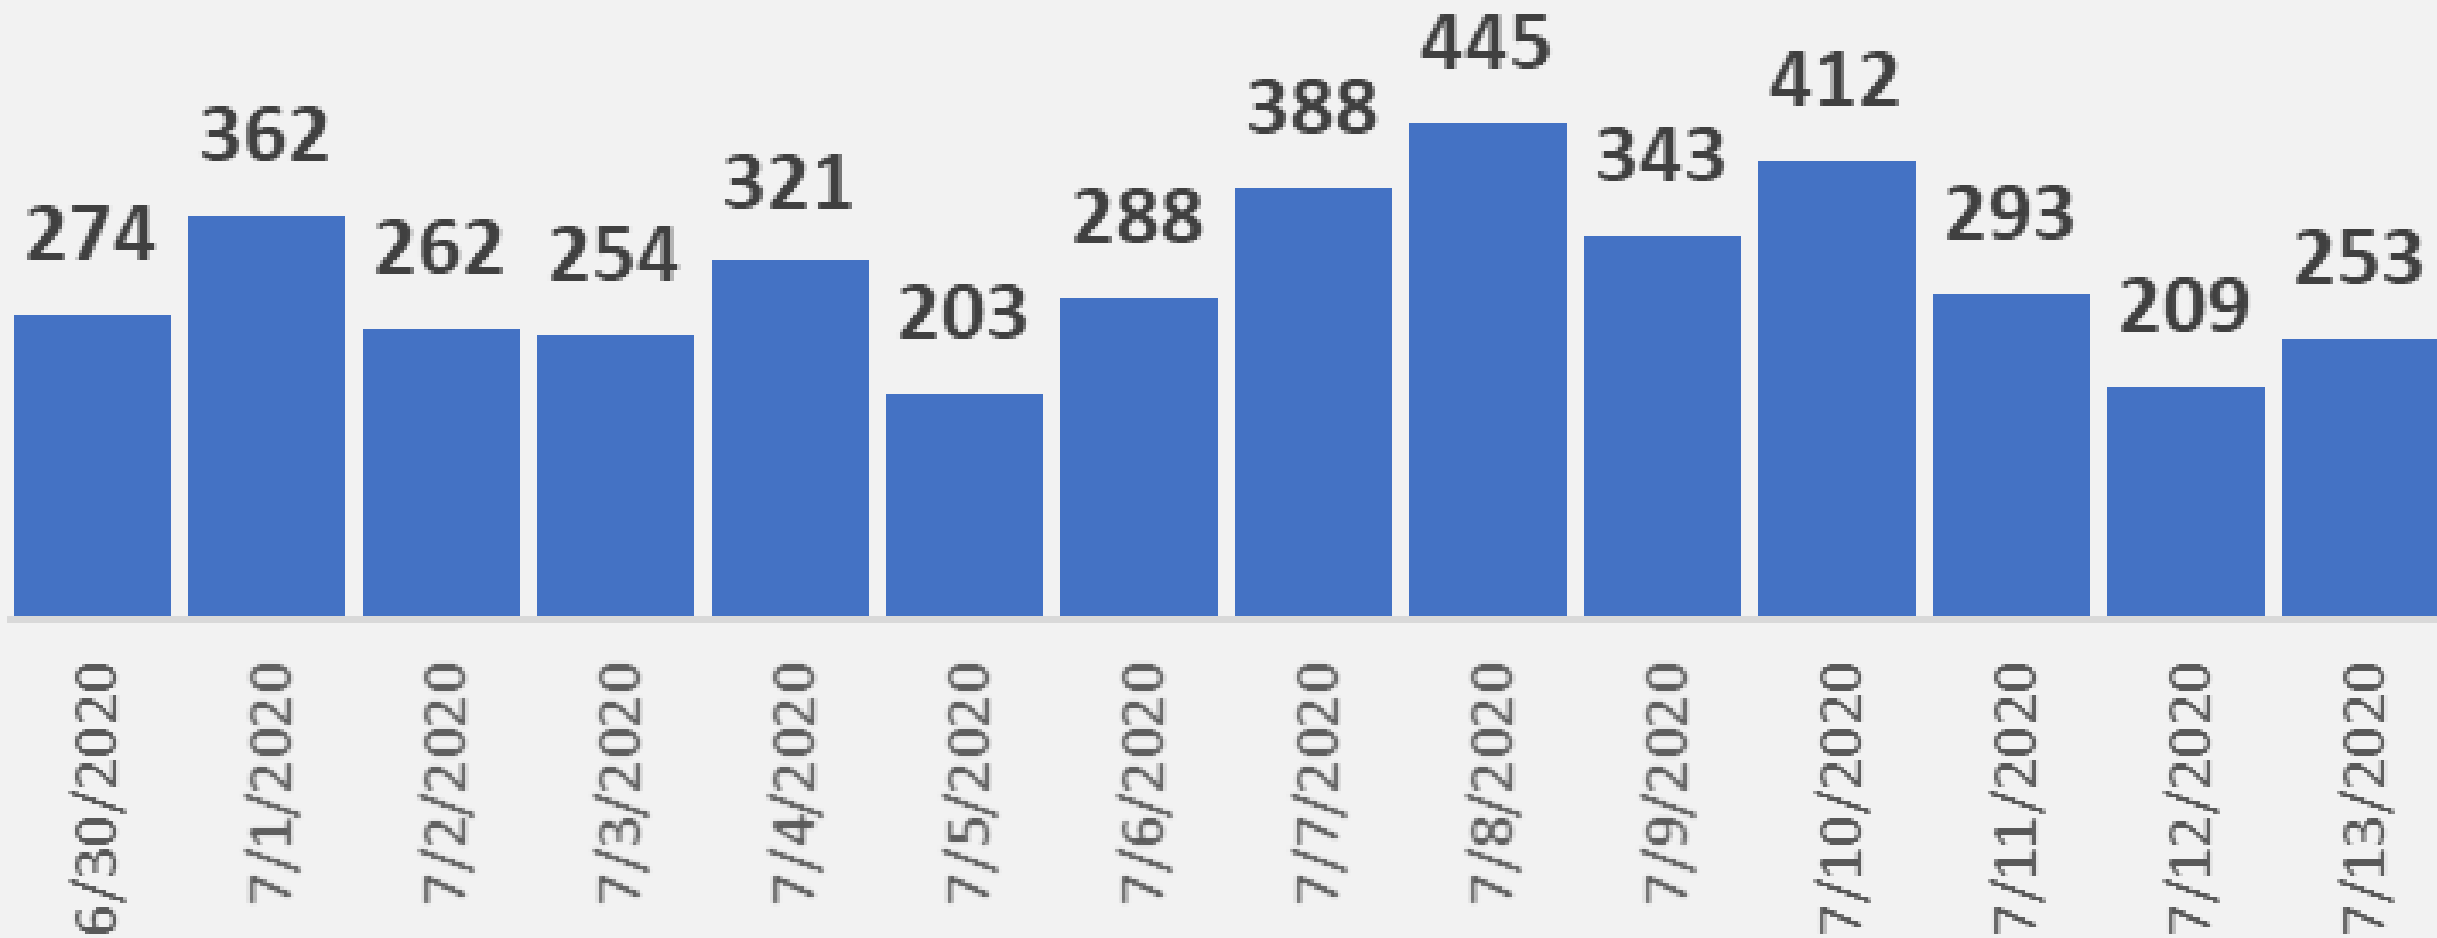

Nueces County Daily COVID-19 Cases

Nueces County Confirmed COVID-19 Cases

July 13, 2020

Corpus Christi Hospitals

Daily COVID-19 Hospitalized Patients

Corpus Christi Hospitals Daily COVID-19 ICU Patients

Nueces County Total COVID-19 Deaths

Nueces County Daily COVID-19 Cases