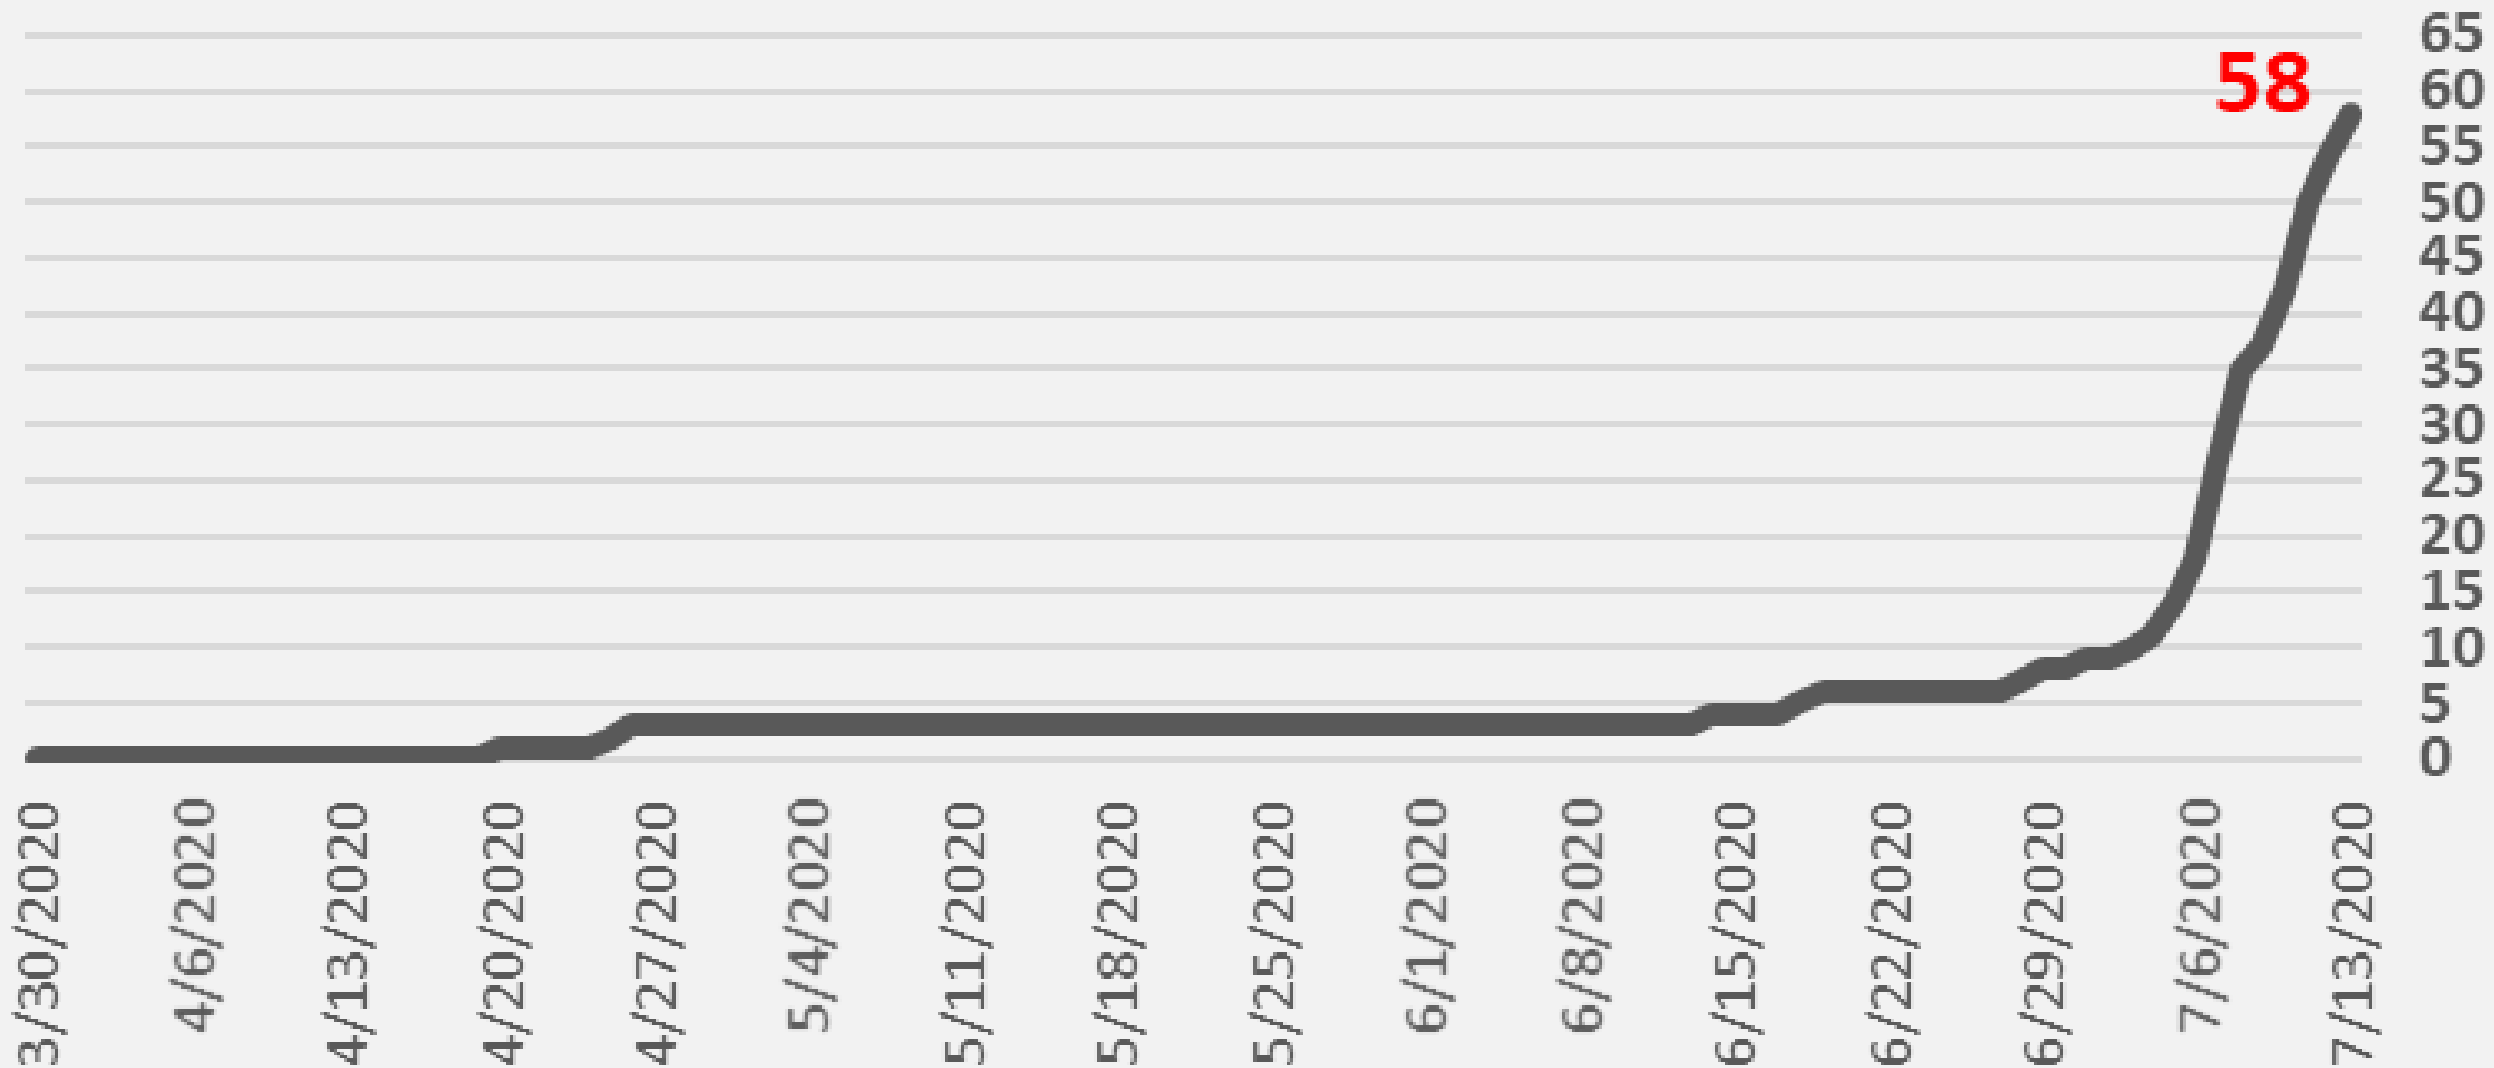

Nueces County Daily COVID-19 Cases

Nueces County Confirmed COVID-19 Cases

July 13, 2020

Corpus Christi Hospitals

Daily COVID-19 Hospitalized Patients

Corpus Christi Hospitals Daily COVID-19 ICU Patients

Nueces County Total COVID-19 Deaths

Nueces County Daily COVID-19 Cases