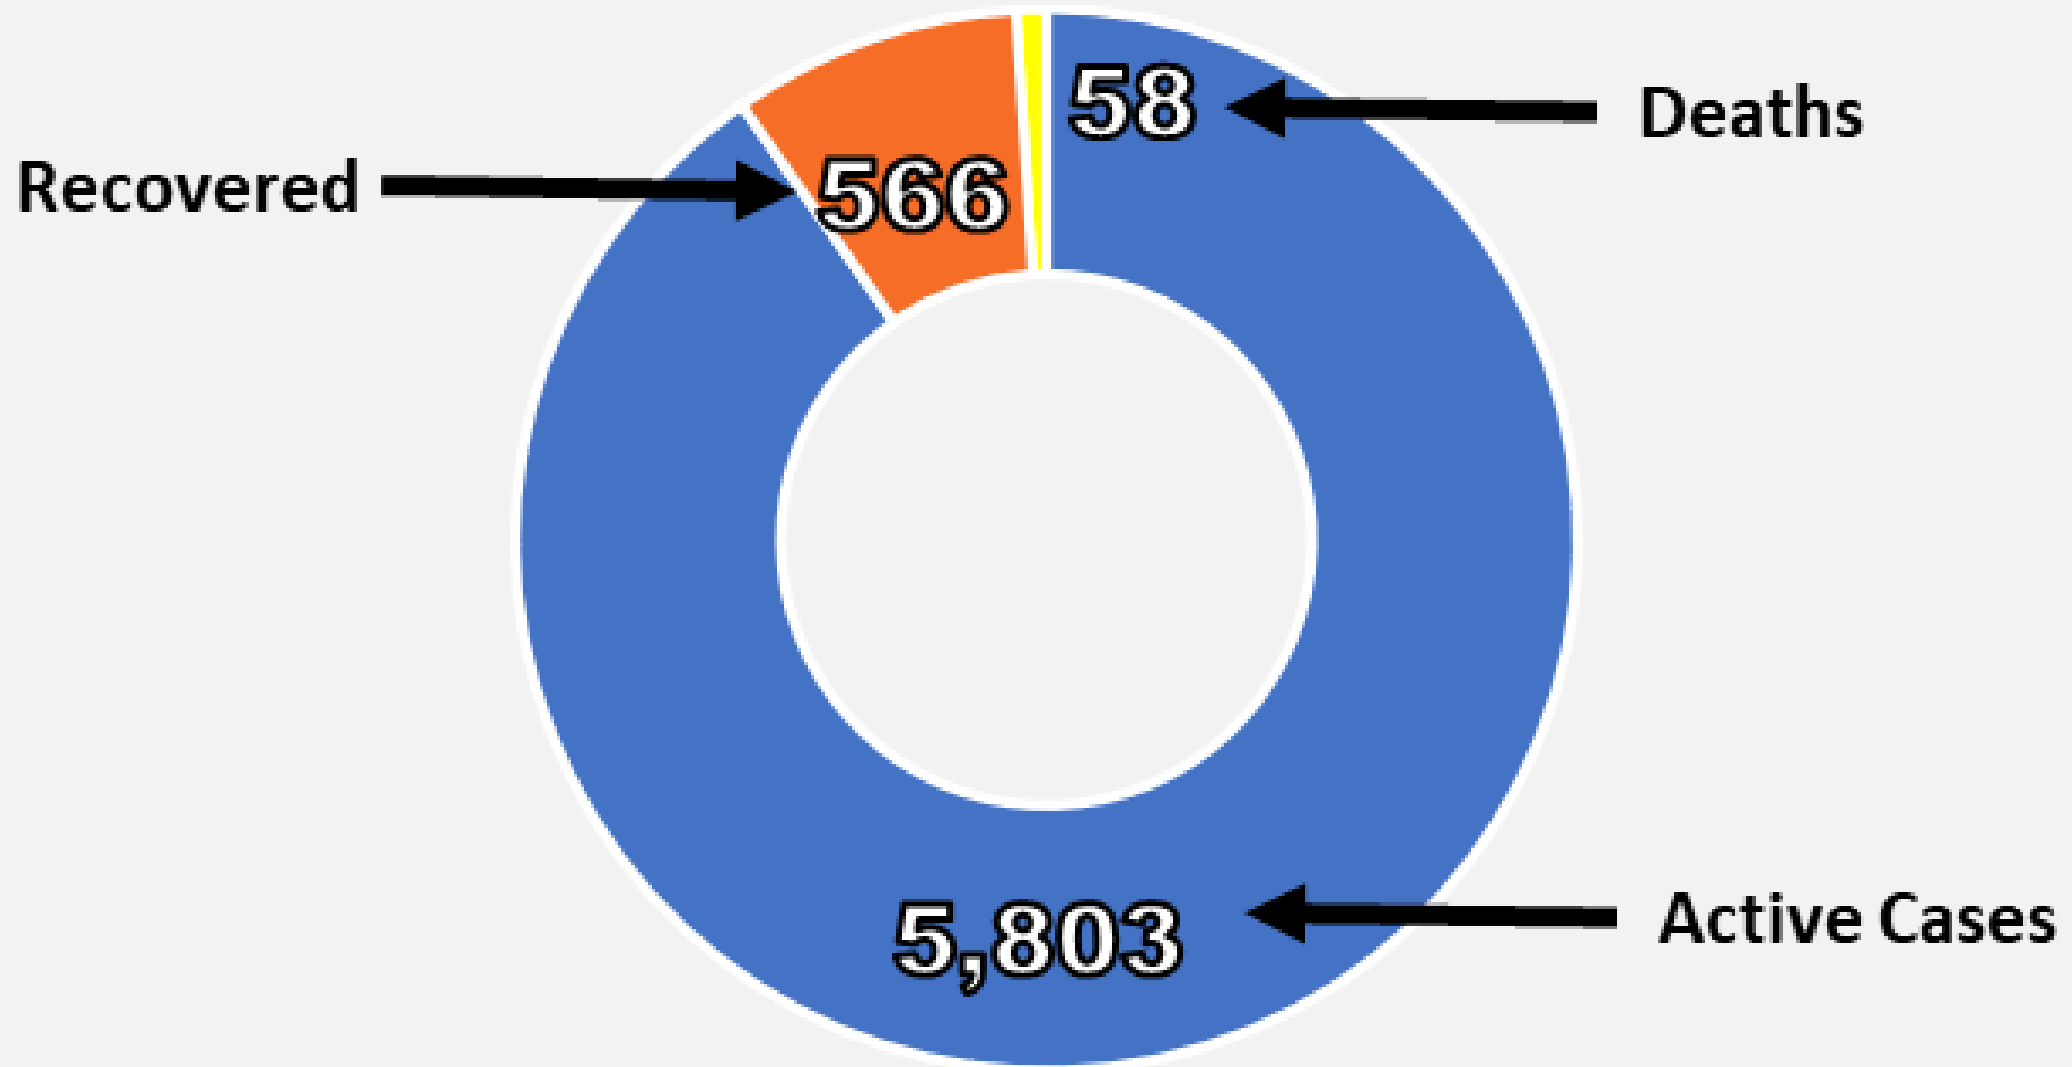

Nueces County Daily COVID-19 Cases

Nueces County Confirmed COVID-19 Cases

July 13, 2020

Corpus Christi Hospitals

Daily COVID-19 Hospitalized Patients

Corpus Christi Hospitals Daily COVID-19 ICU Patients

Nueces County Total COVID-19 Deaths

Nueces County Daily COVID-19 Cases