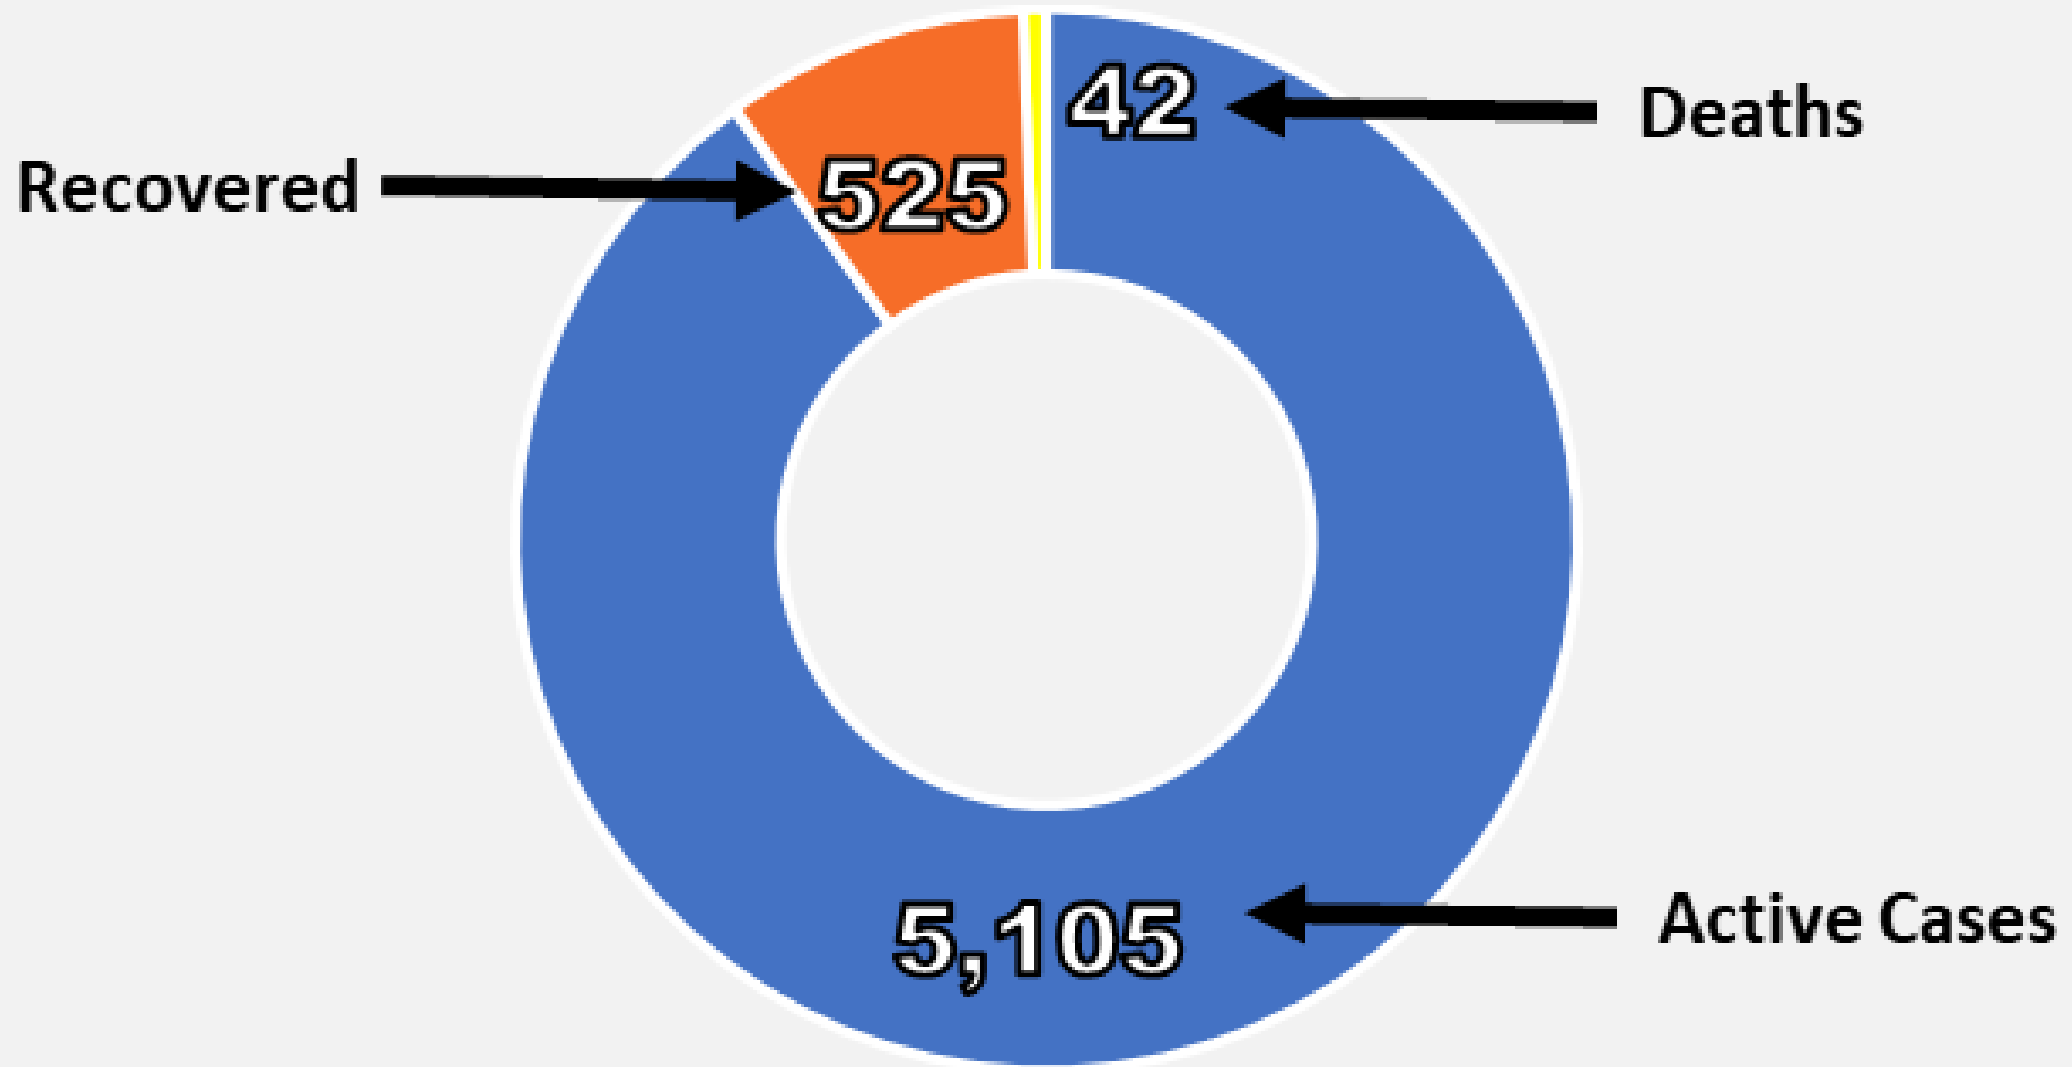

Nueces County Daily COVID-19 Cases

Nueces County Confirmed COVID-19 Cases

July 10, 2020

Corpus Christi Hospitals

Daily COVID-19 Hospitalized Patients

Corpus Christi Hospitals Daily COVID-19 ICU Patients

Nueces County Total COVID-19 Deaths

Daily COVID-19 Testing

(All Entities)

Nueces County Daily COVID-19 Cases