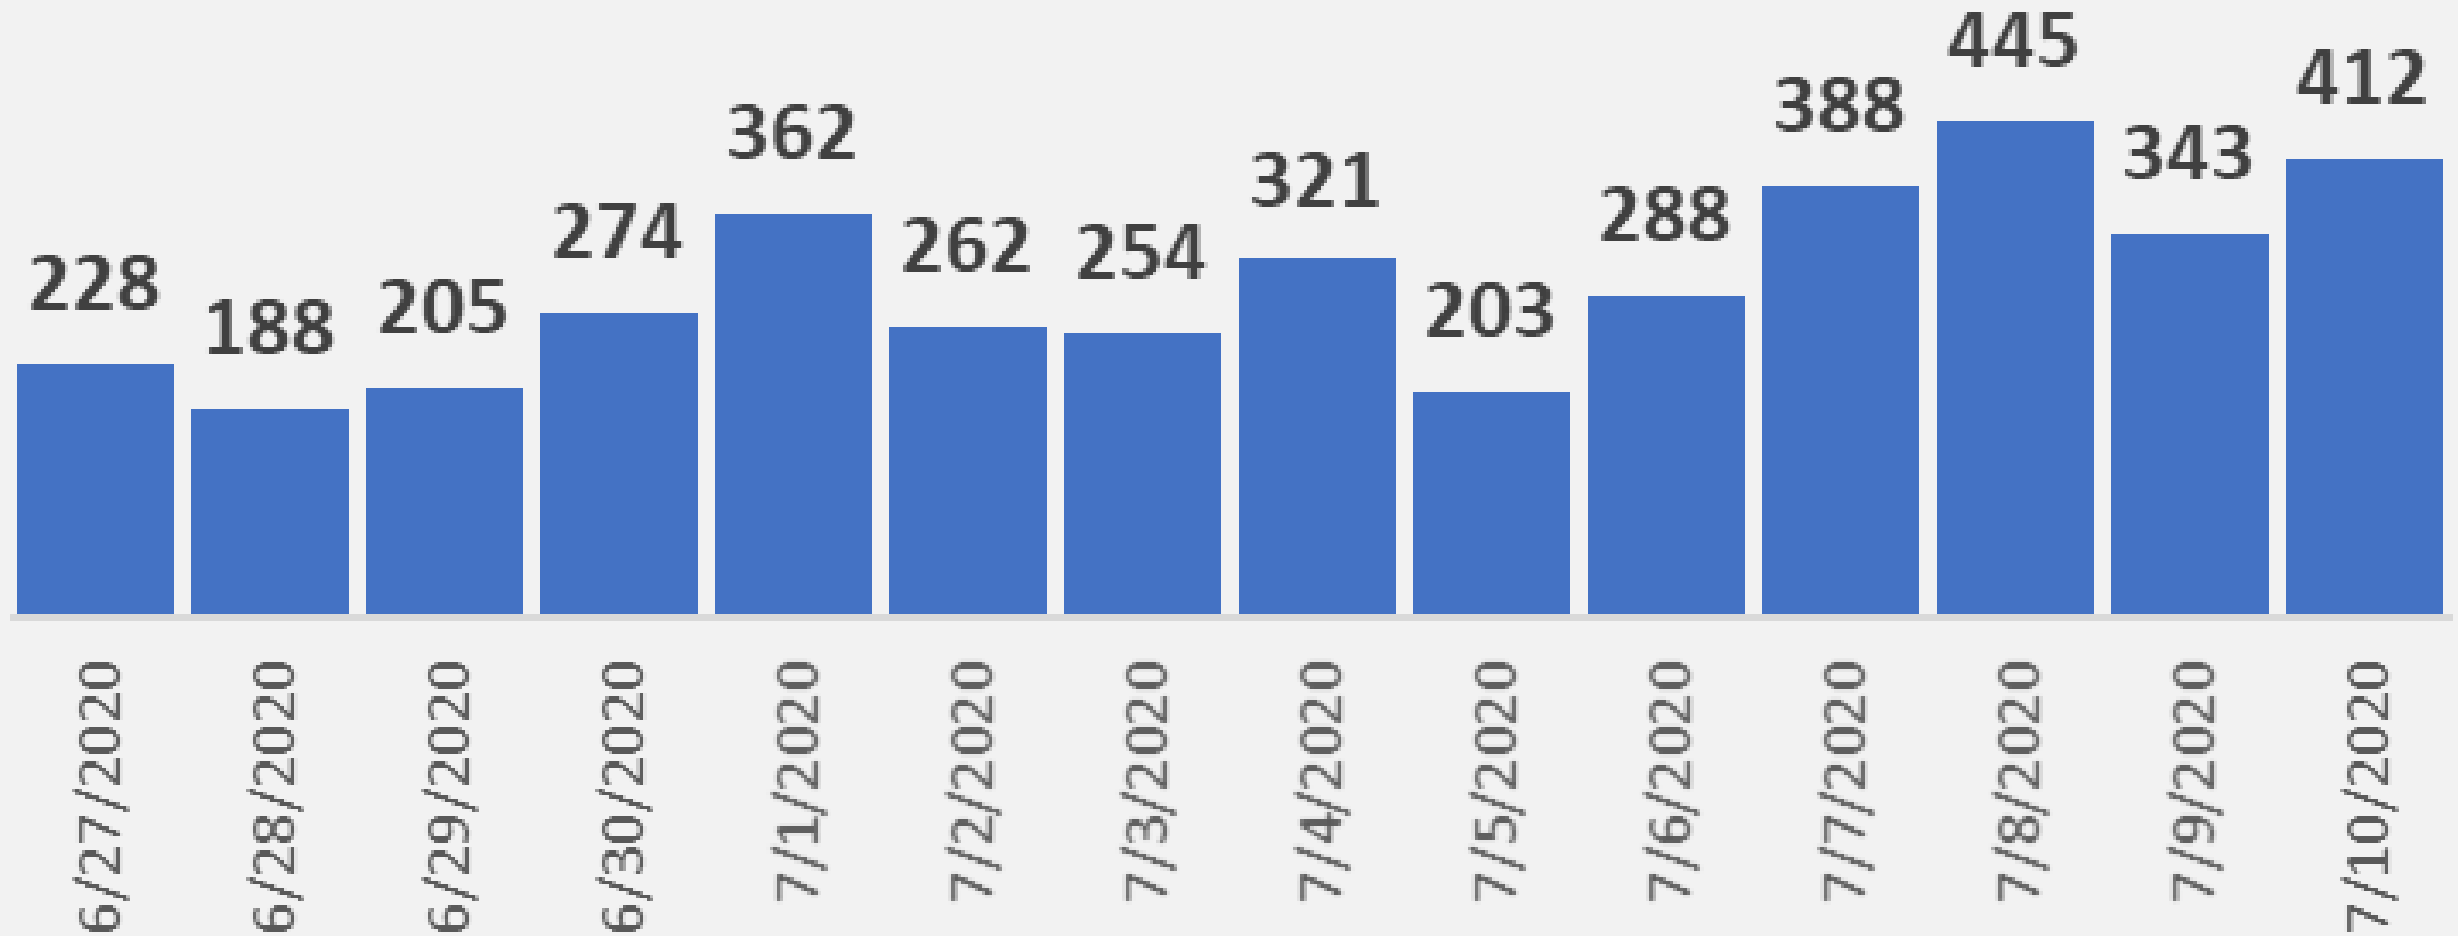

Nueces County Daily COVID-19 Cases

Nueces County Confirmed COVID-19 Cases

July 10, 2020

Corpus Christi Hospitals

Daily COVID-19 Hospitalized Patients

Corpus Christi Hospitals Daily COVID-19 ICU Patients

Nueces County Total COVID-19 Deaths

Daily COVID-19 Testing

(All Entities)

Nueces County Daily COVID-19 Cases