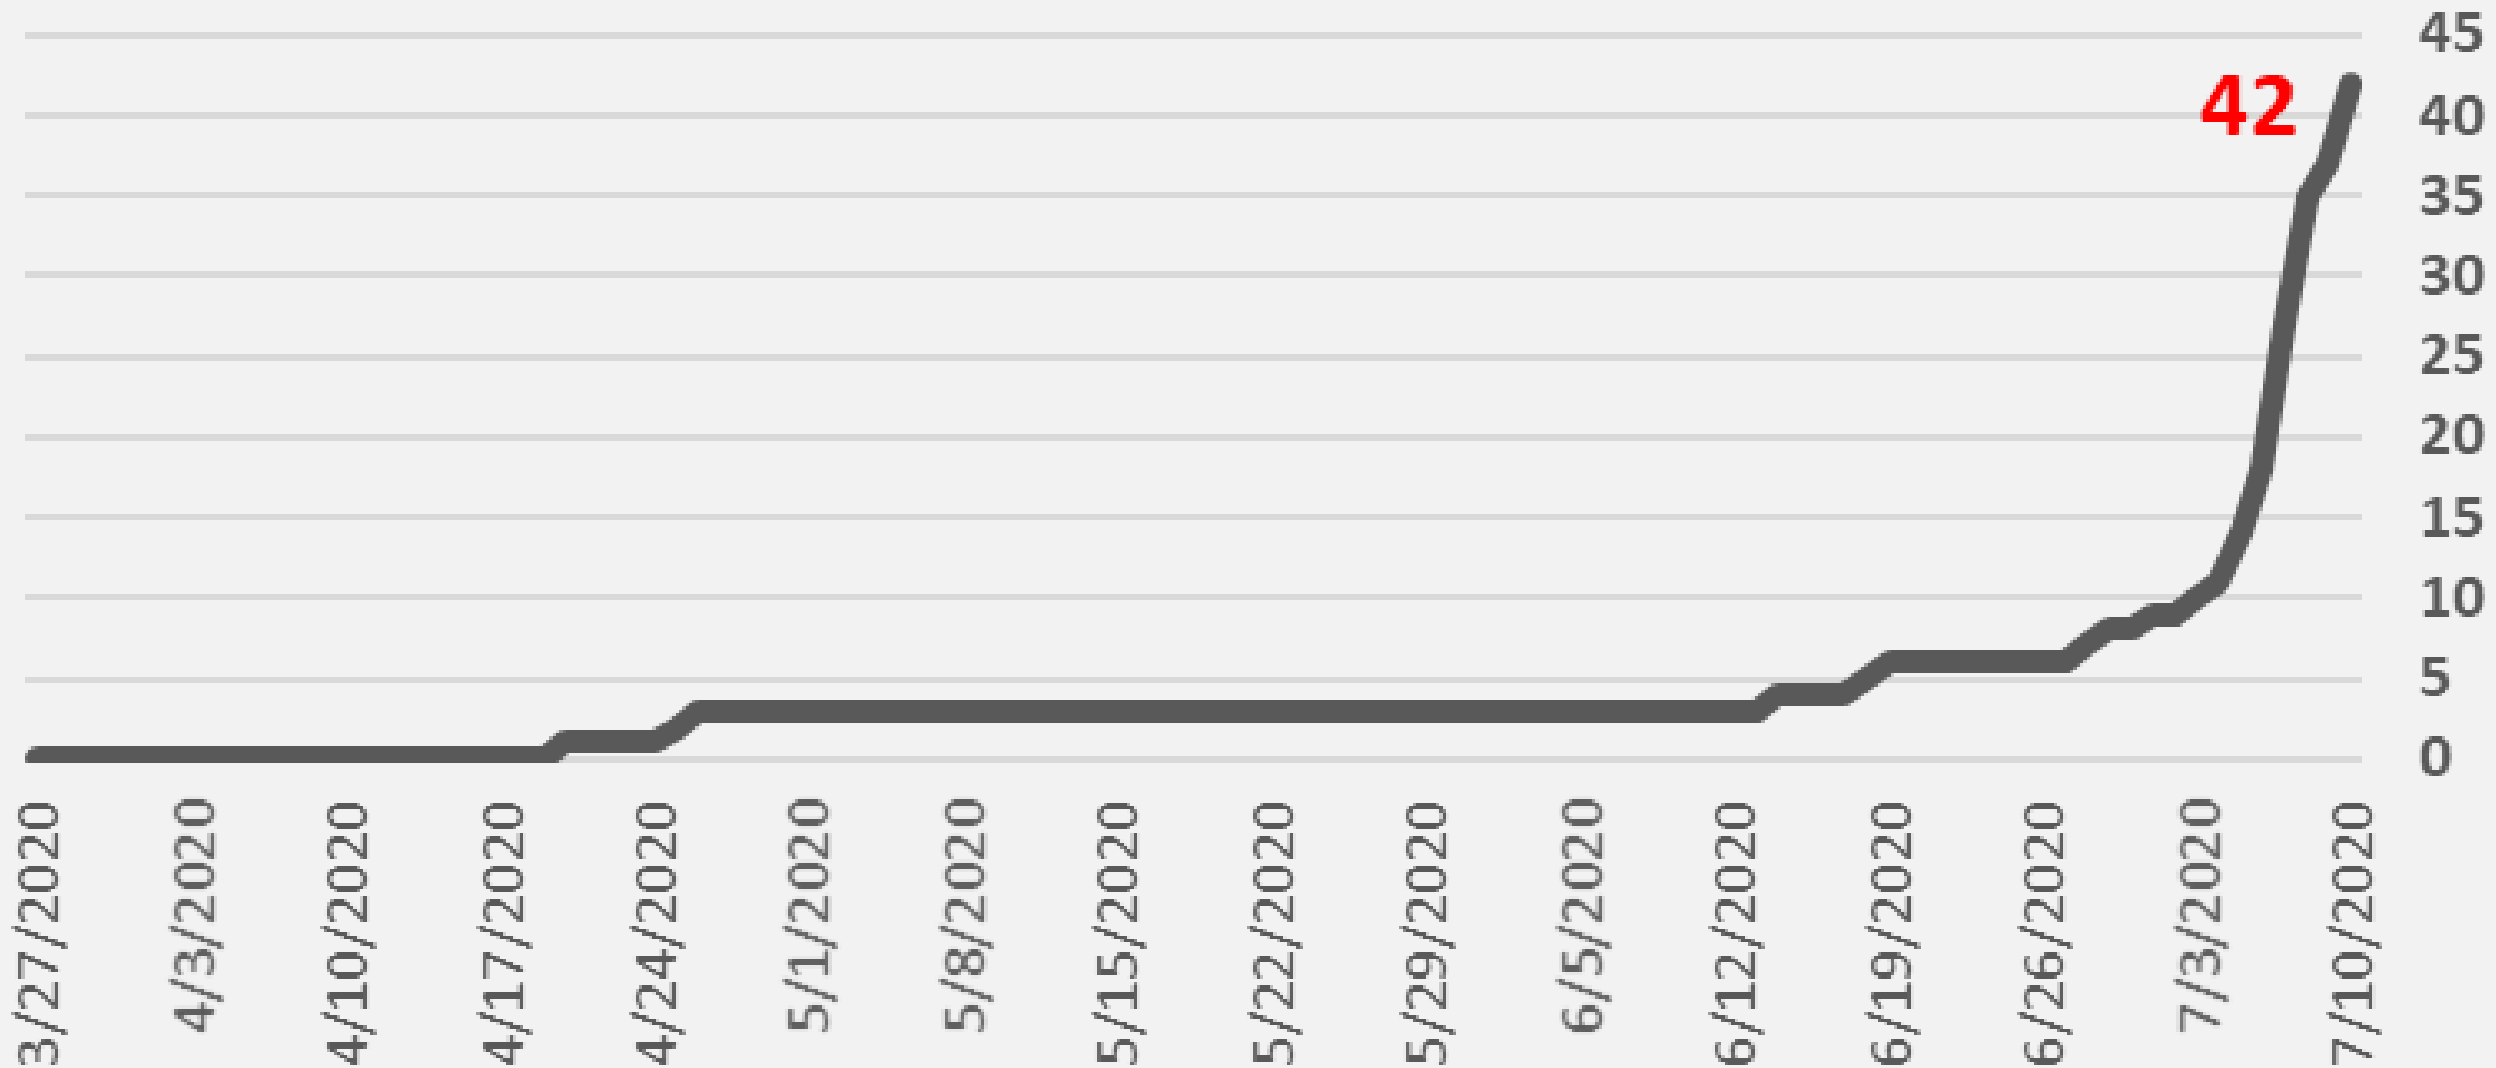

Nueces County Daily COVID-19 Cases

Nueces County Confirmed COVID-19 Cases

July 10, 2020

Corpus Christi Hospitals

Daily COVID-19 Hospitalized Patients

Corpus Christi Hospitals Daily COVID-19 ICU Patients

Nueces County Total COVID-19 Deaths

Daily COVID-19 Testing

(All Entities)

Nueces County Daily COVID-19 Cases