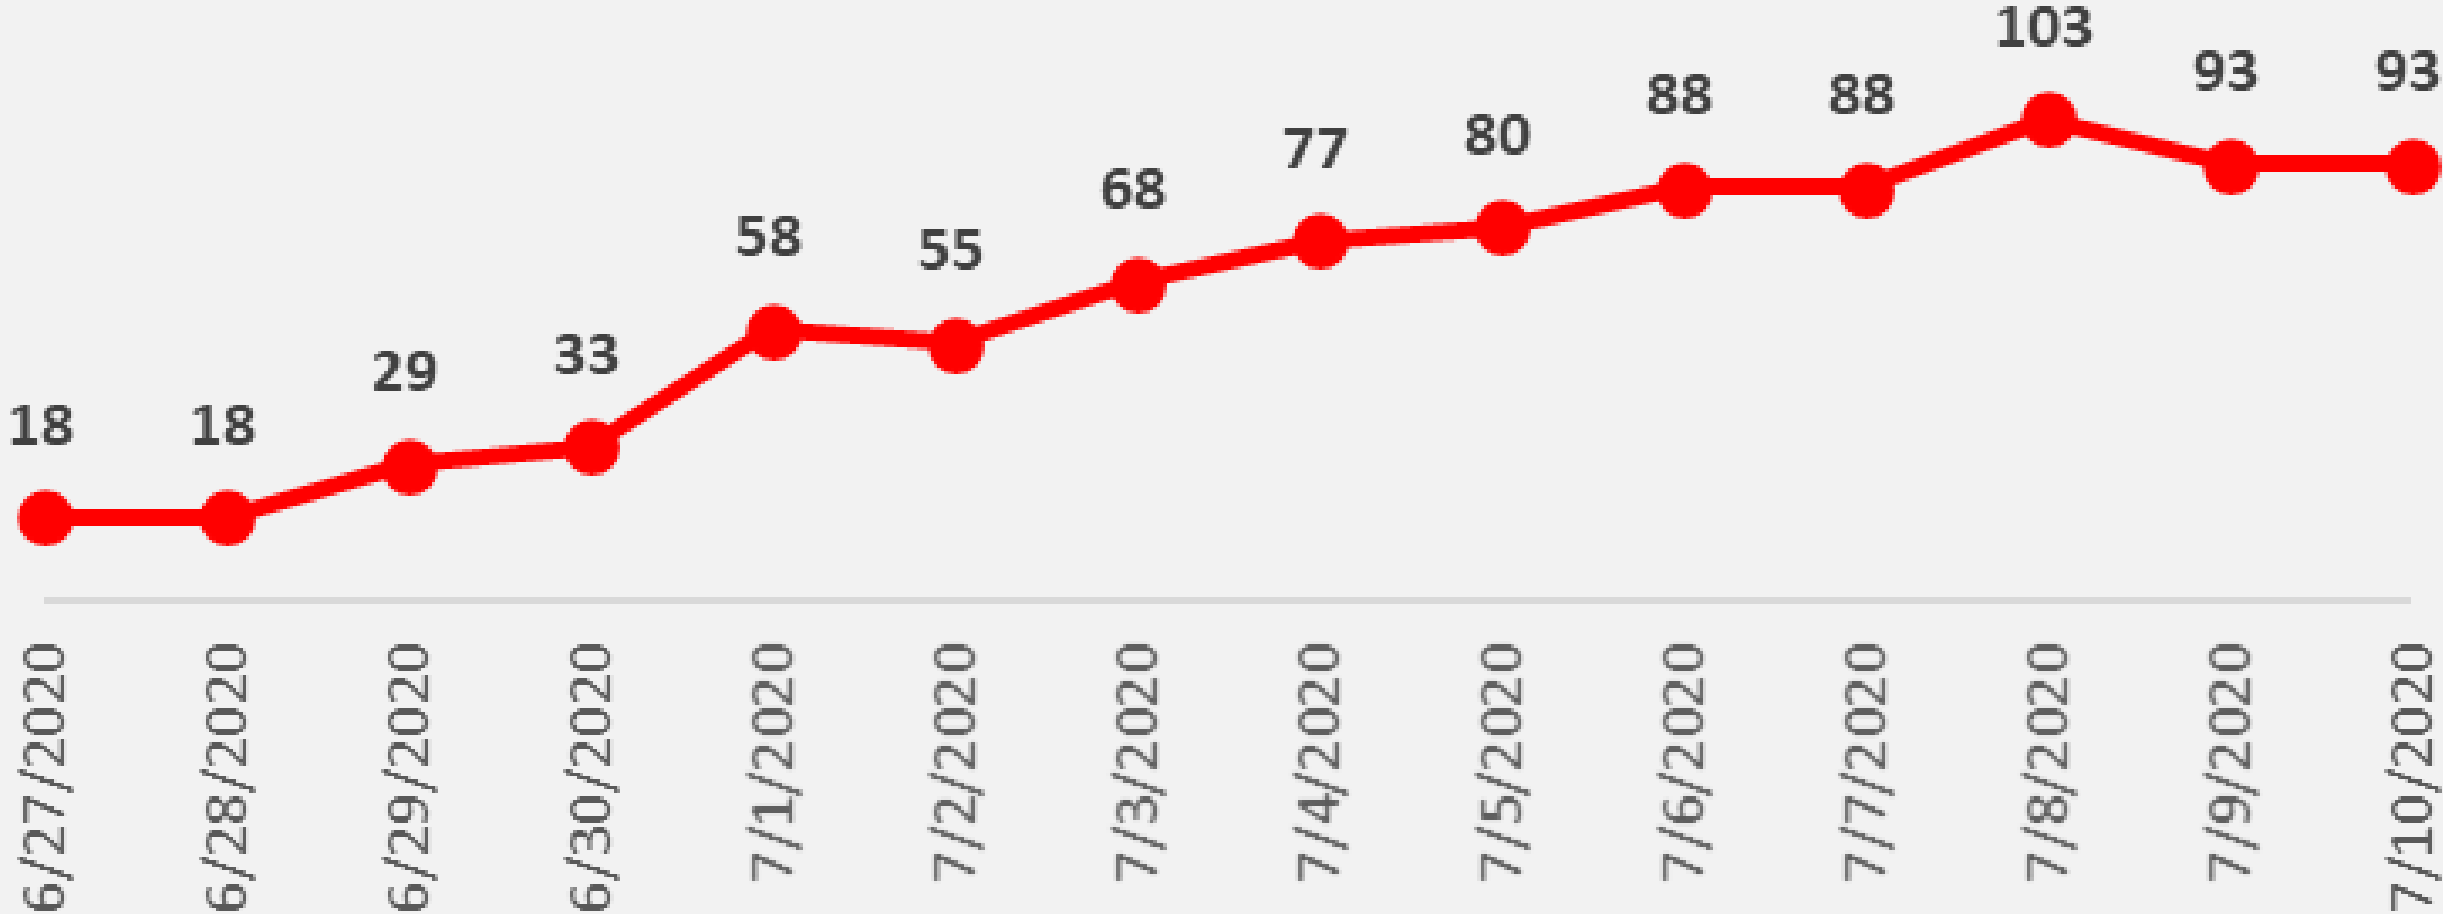

Nueces County Daily COVID-19 Cases

Nueces County Confirmed COVID-19 Cases

July 10, 2020

Corpus Christi Hospitals

Daily COVID-19 Hospitalized Patients

Corpus Christi Hospitals Daily COVID-19 ICU Patients

Nueces County Total COVID-19 Deaths

Daily COVID-19 Testing

(All Entities)

Nueces County Daily COVID-19 Cases