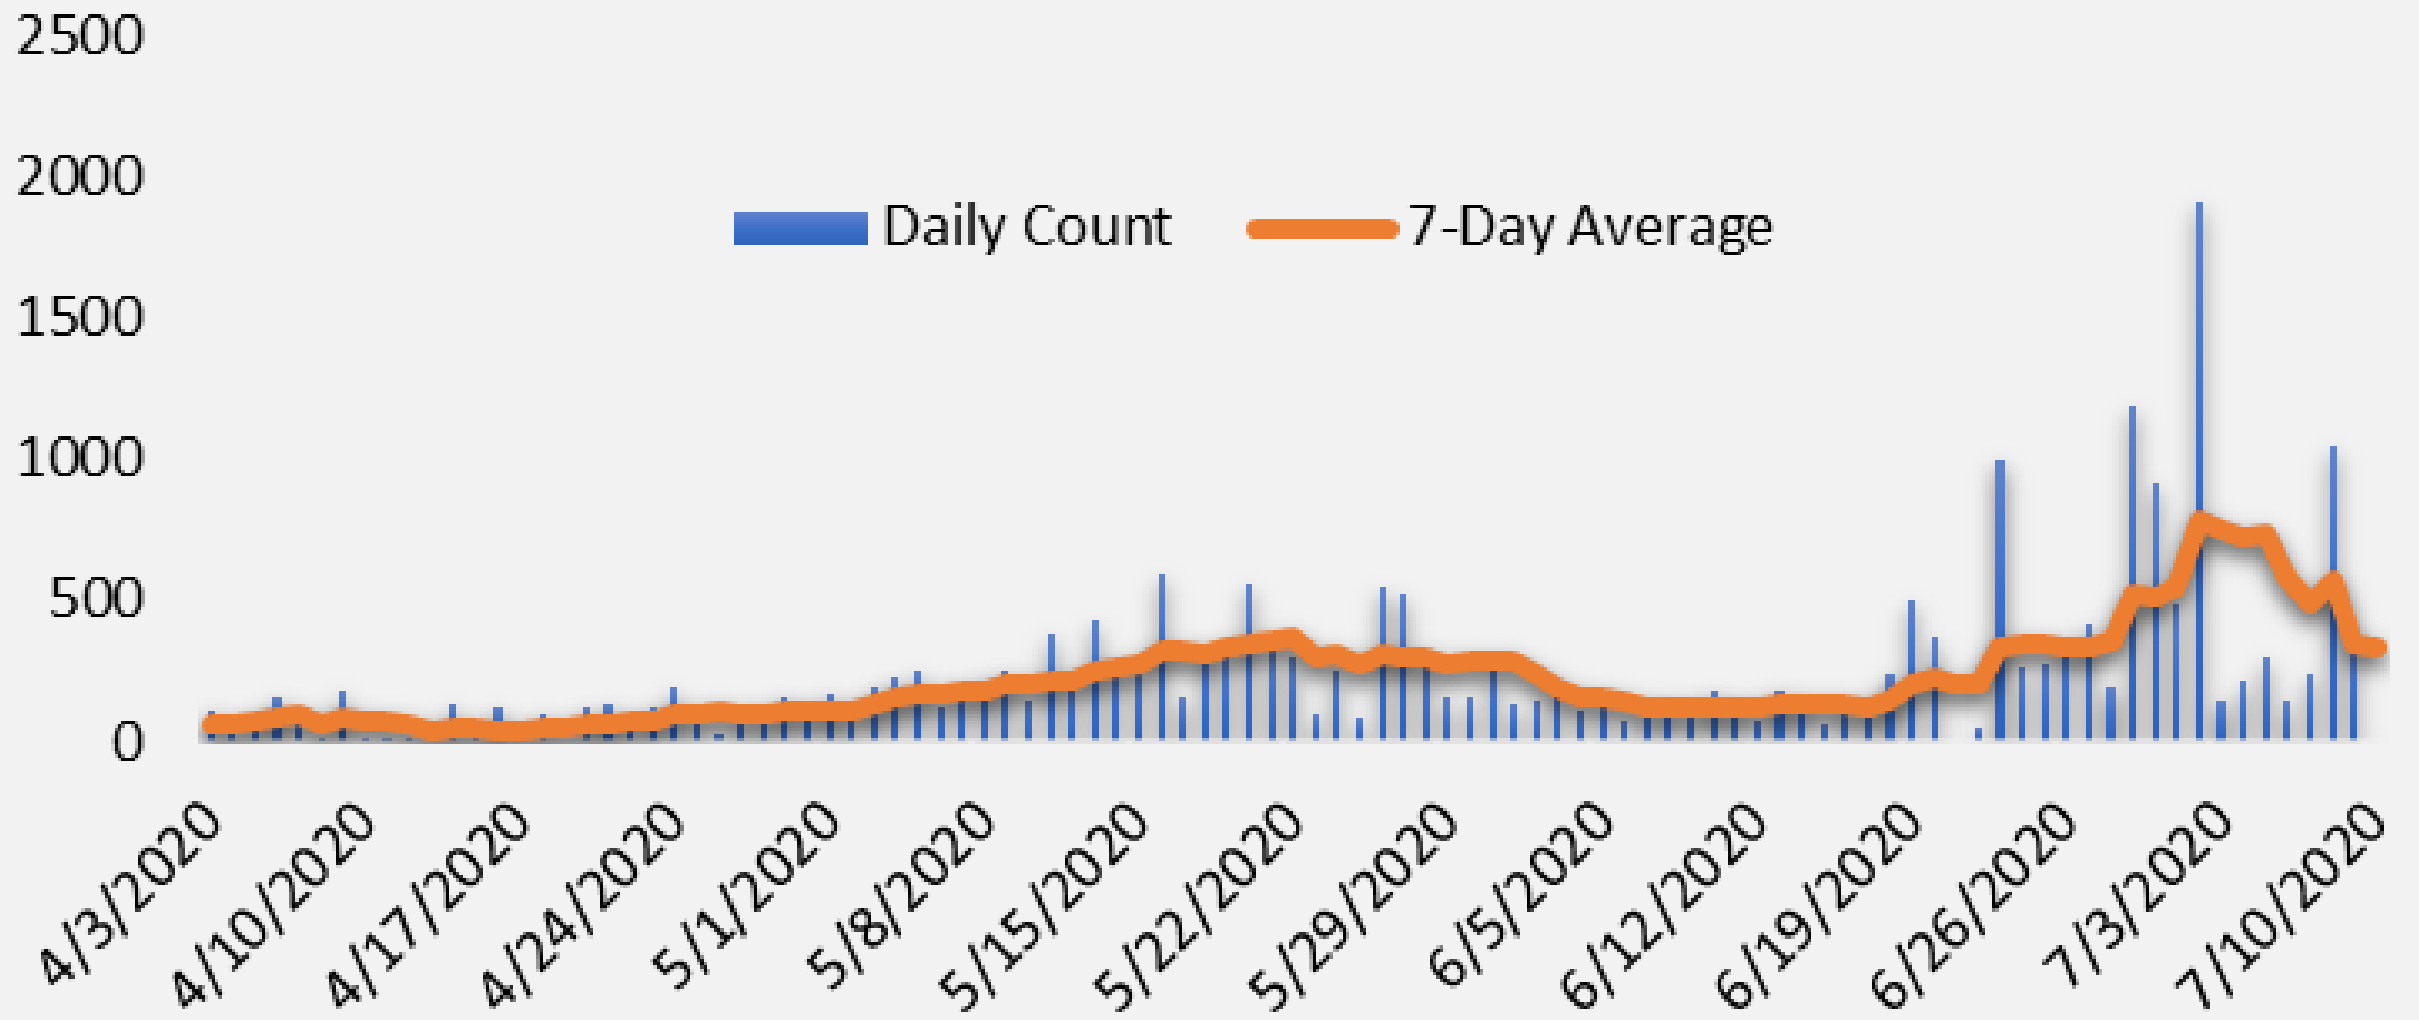

Nueces County Daily COVID-19 Cases

Nueces County Confirmed COVID-19 Cases

July 10, 2020

Corpus Christi Hospitals

Daily COVID-19 Hospitalized Patients

Corpus Christi Hospitals Daily COVID-19 ICU Patients

Nueces County Total COVID-19 Deaths

Daily COVID-19 Testing

(All Entities)

Nueces County Daily COVID-19 Cases