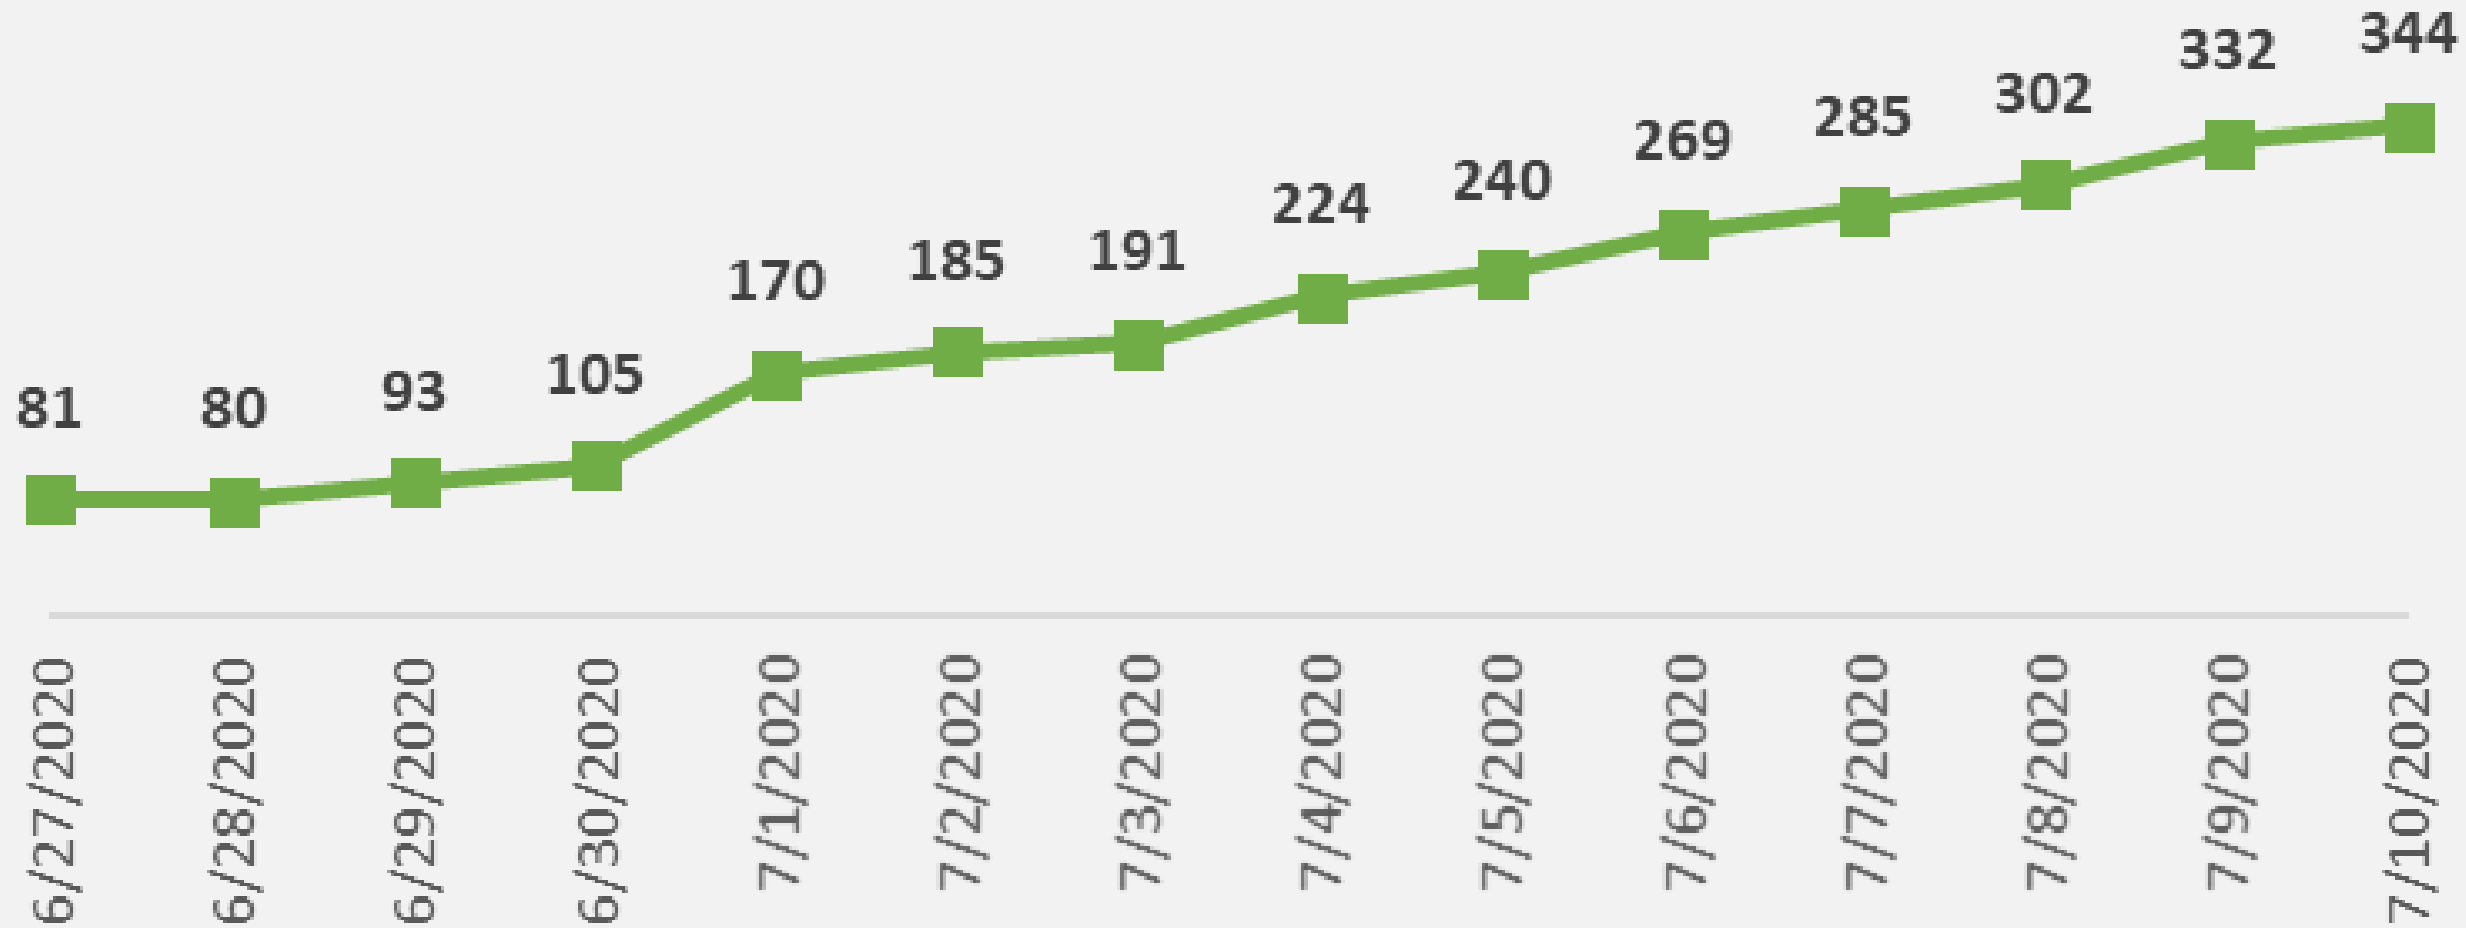

Nueces County Daily COVID-19 Cases

Nueces County Confirmed COVID-19 Cases

July 10, 2020

Corpus Christi Hospitals

Daily COVID-19 Hospitalized Patients

Corpus Christi Hospitals Daily COVID-19 ICU Patients

Nueces County Total COVID-19 Deaths

Daily COVID-19 Testing

(All Entities)

Nueces County Daily COVID-19 Cases