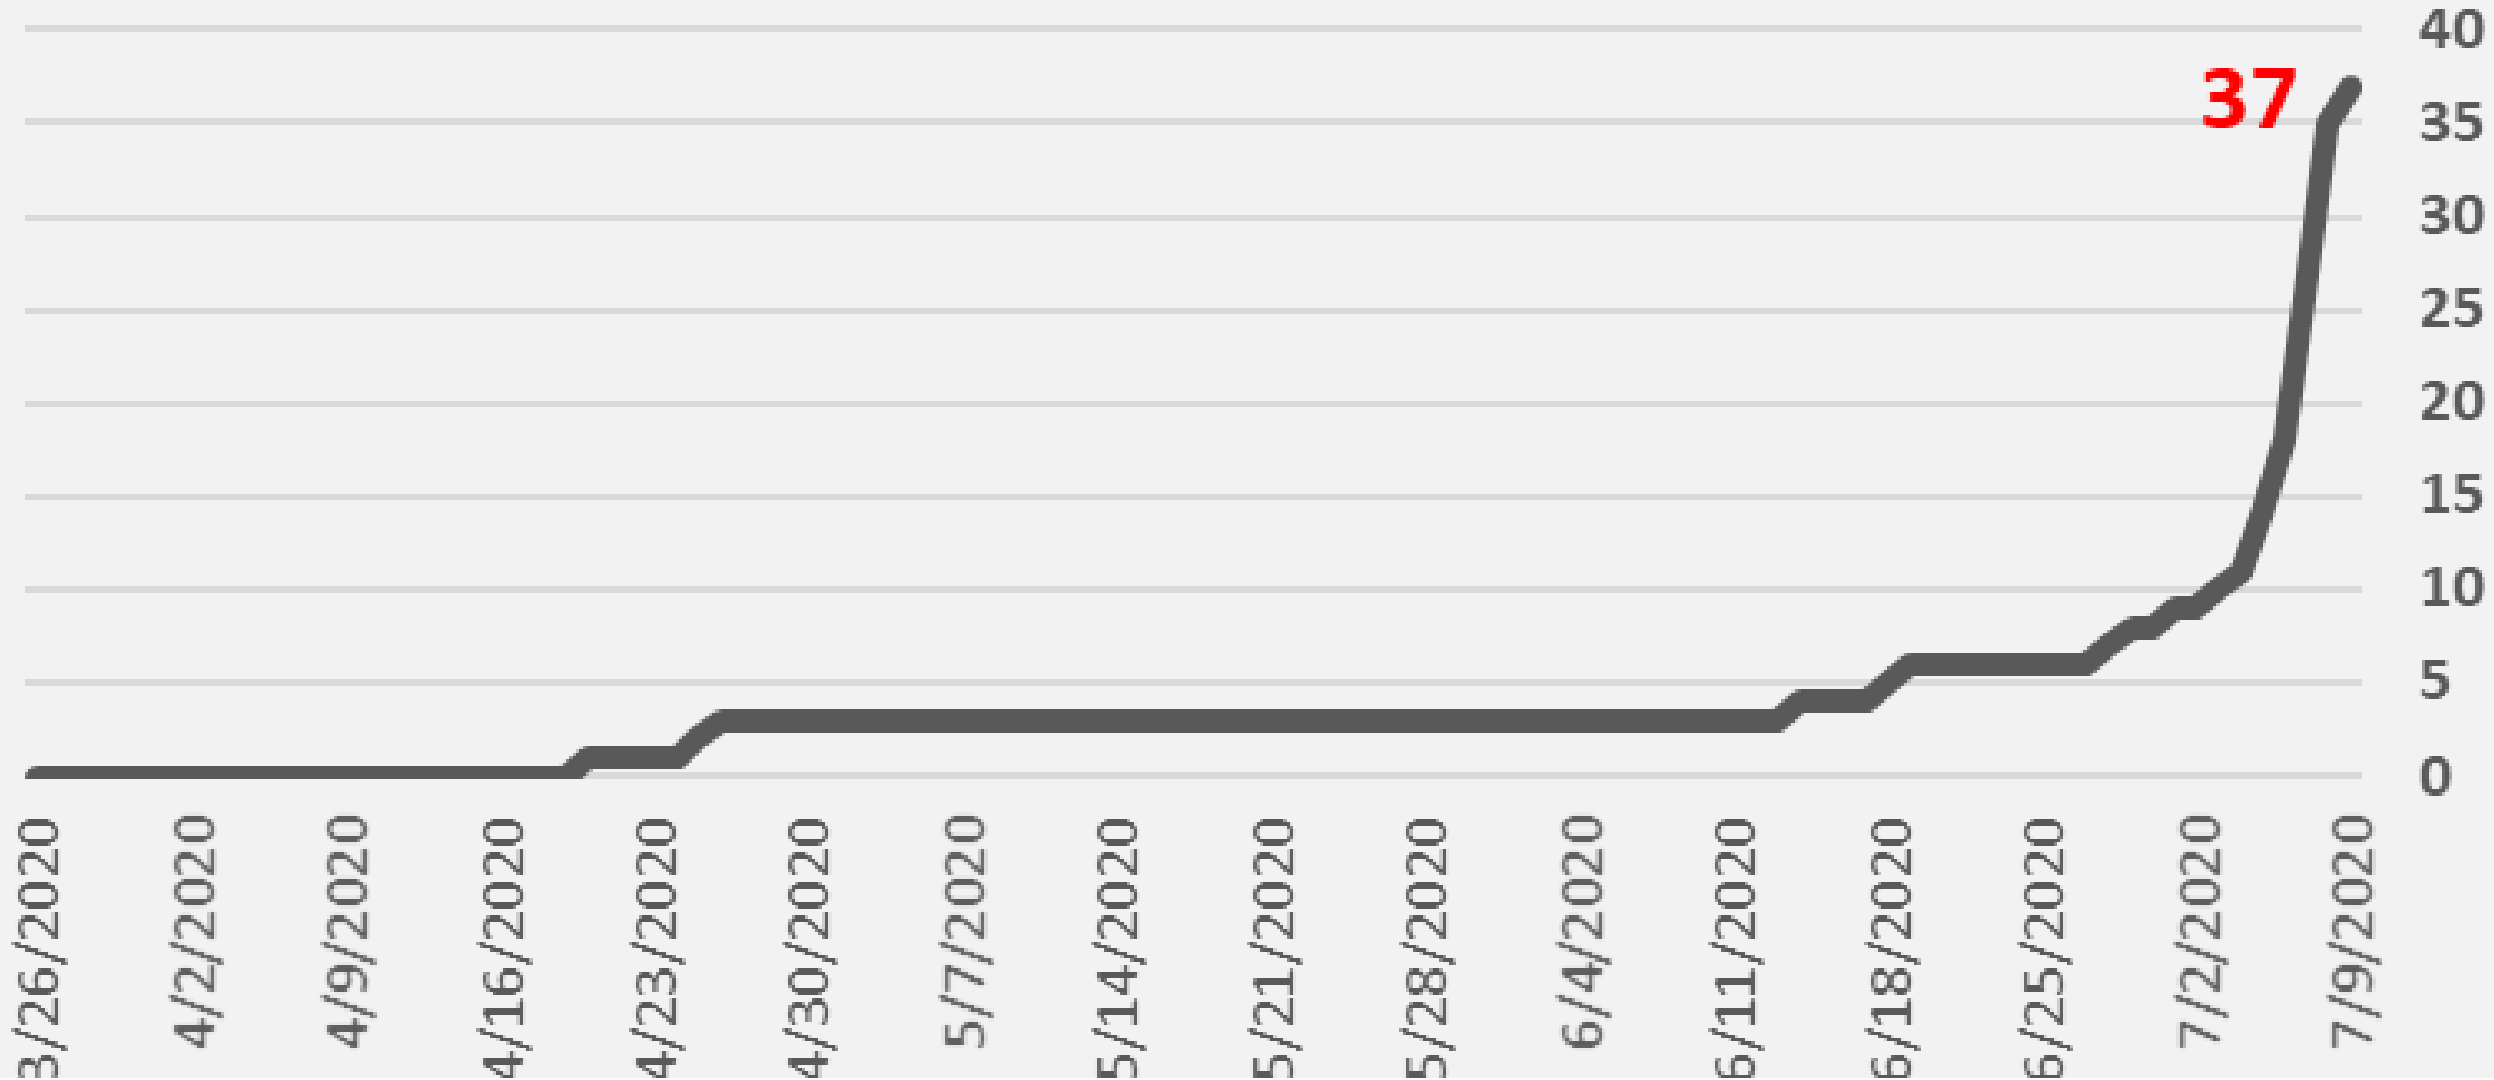

Nueces County Total COVID-19 Deaths