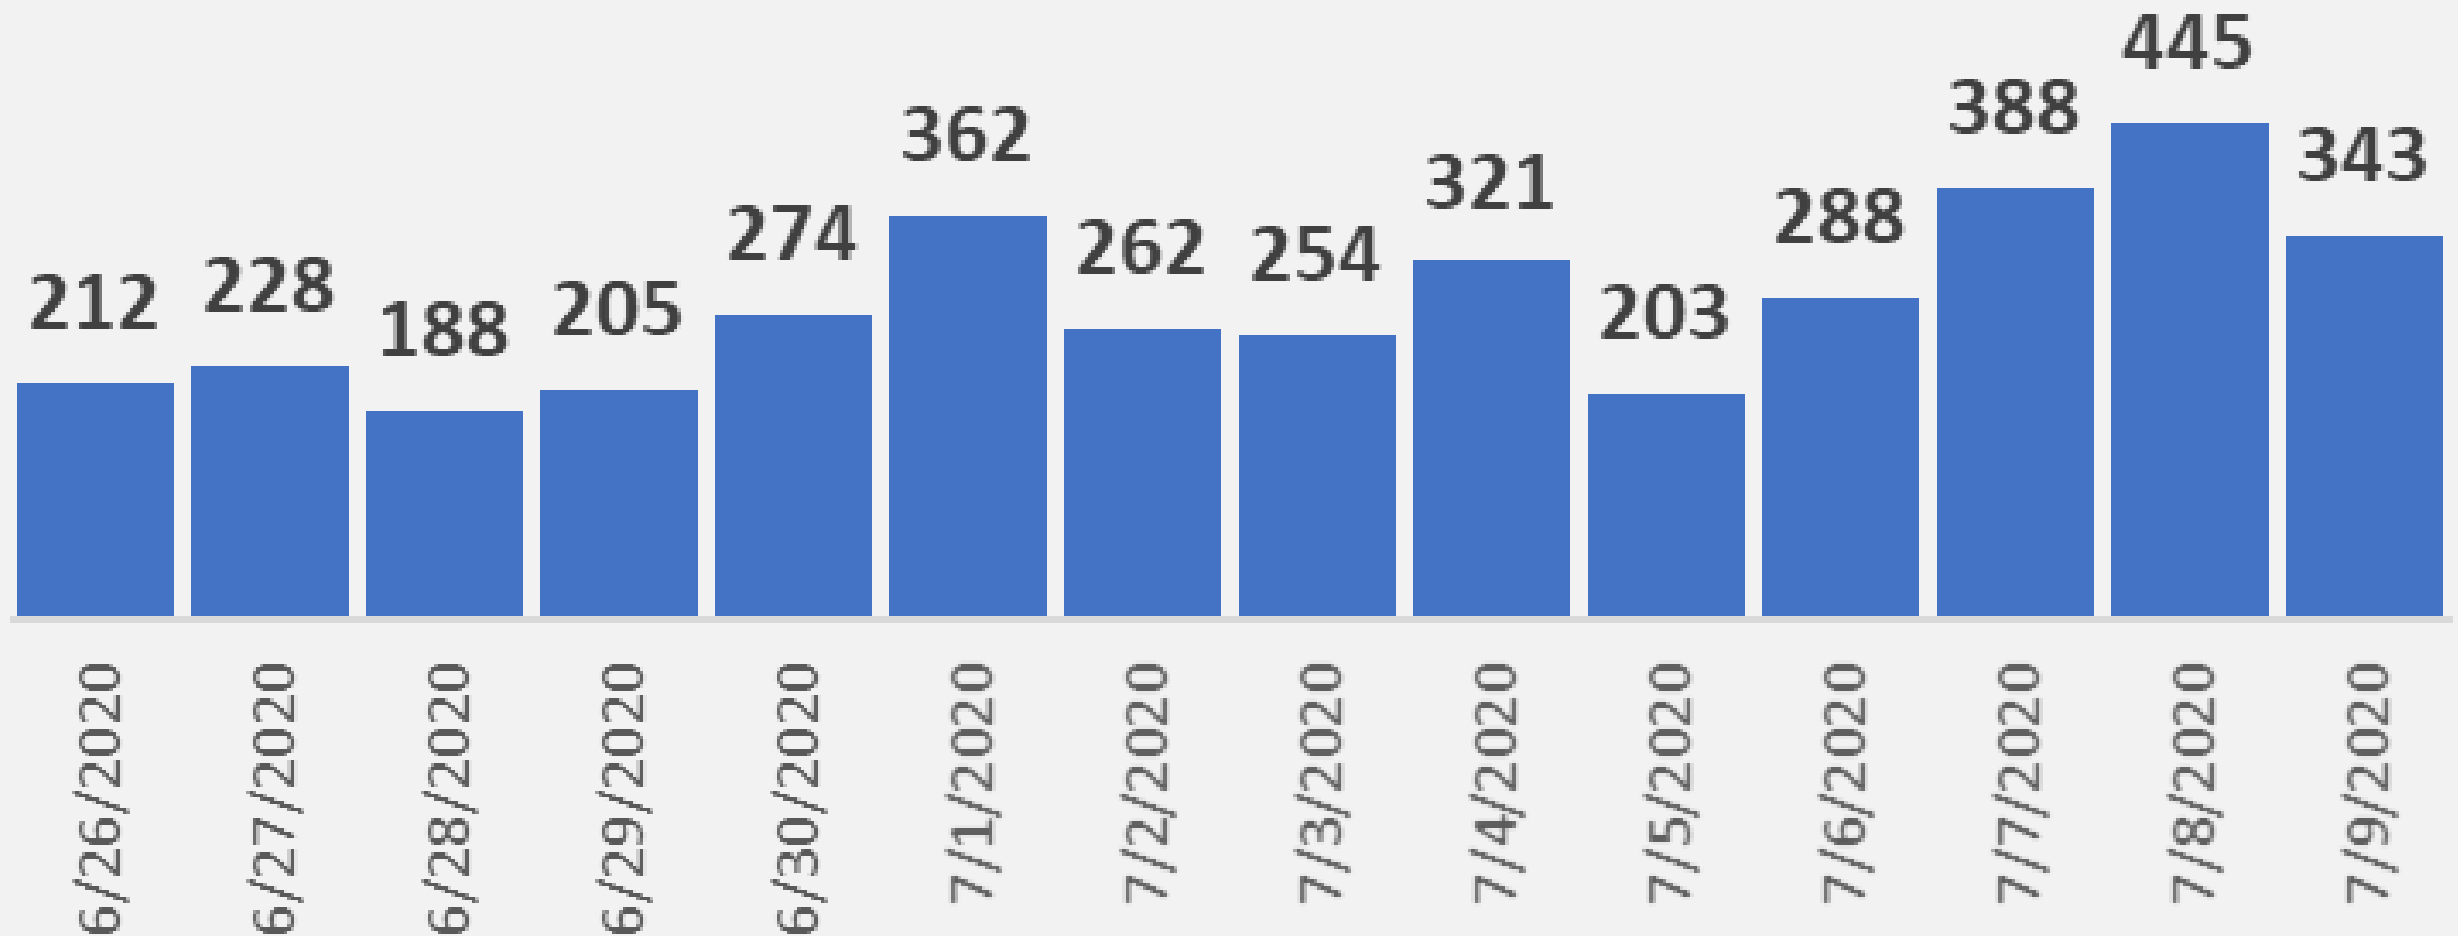

# Nueces County Daily COVID-19 Cases

# Nueces County Confirmed COVID-19 Cases

# Corpus Christi Hospitals Daily COVID-19 Hospitalized Patients