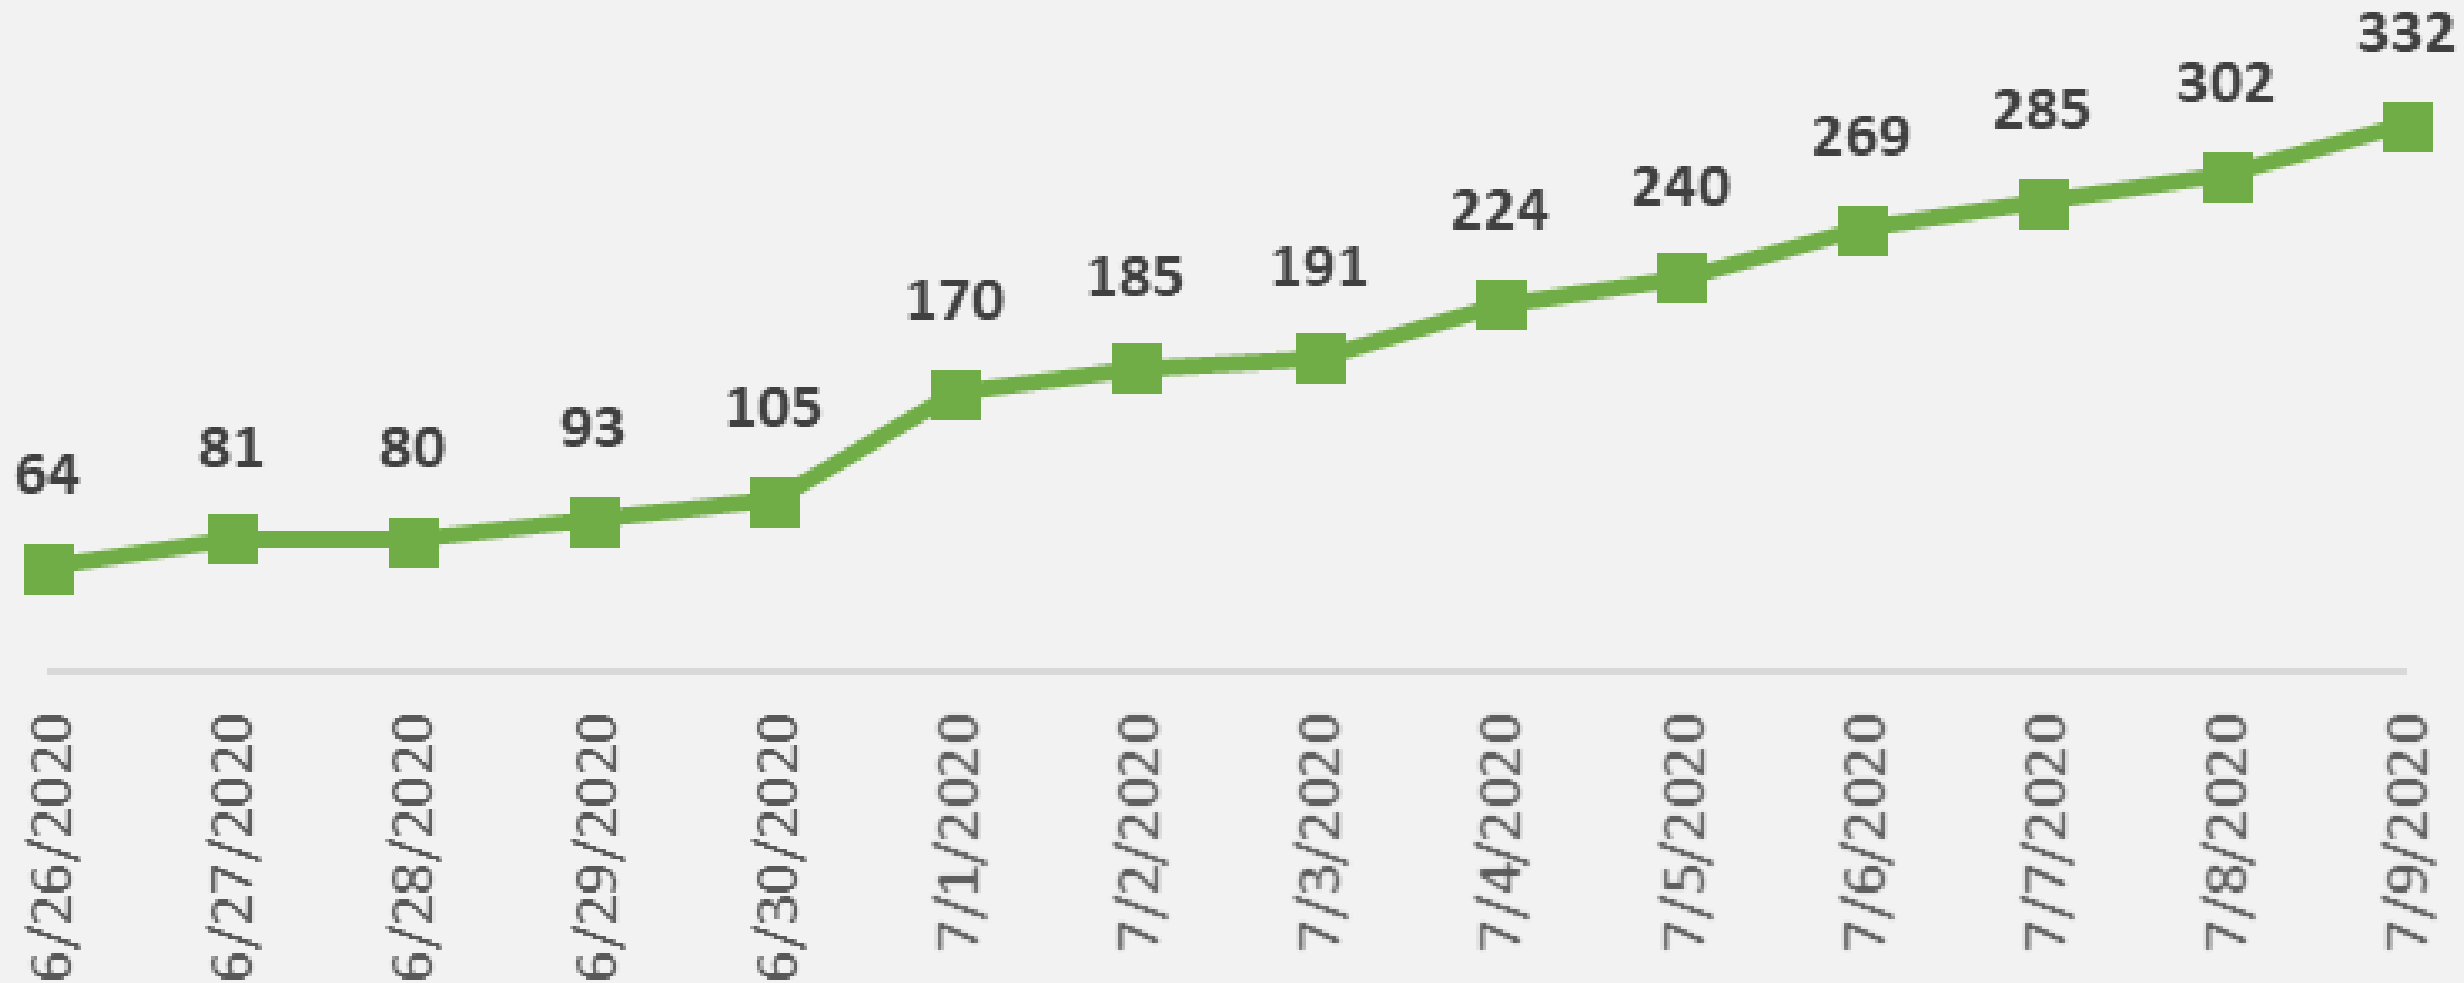

# Nueces County Daily COVID-19 Cases

# Nueces County Confirmed COVID-19 Cases

# Corpus Christi Hospitals Daily COVID-19 Hospitalized Patients