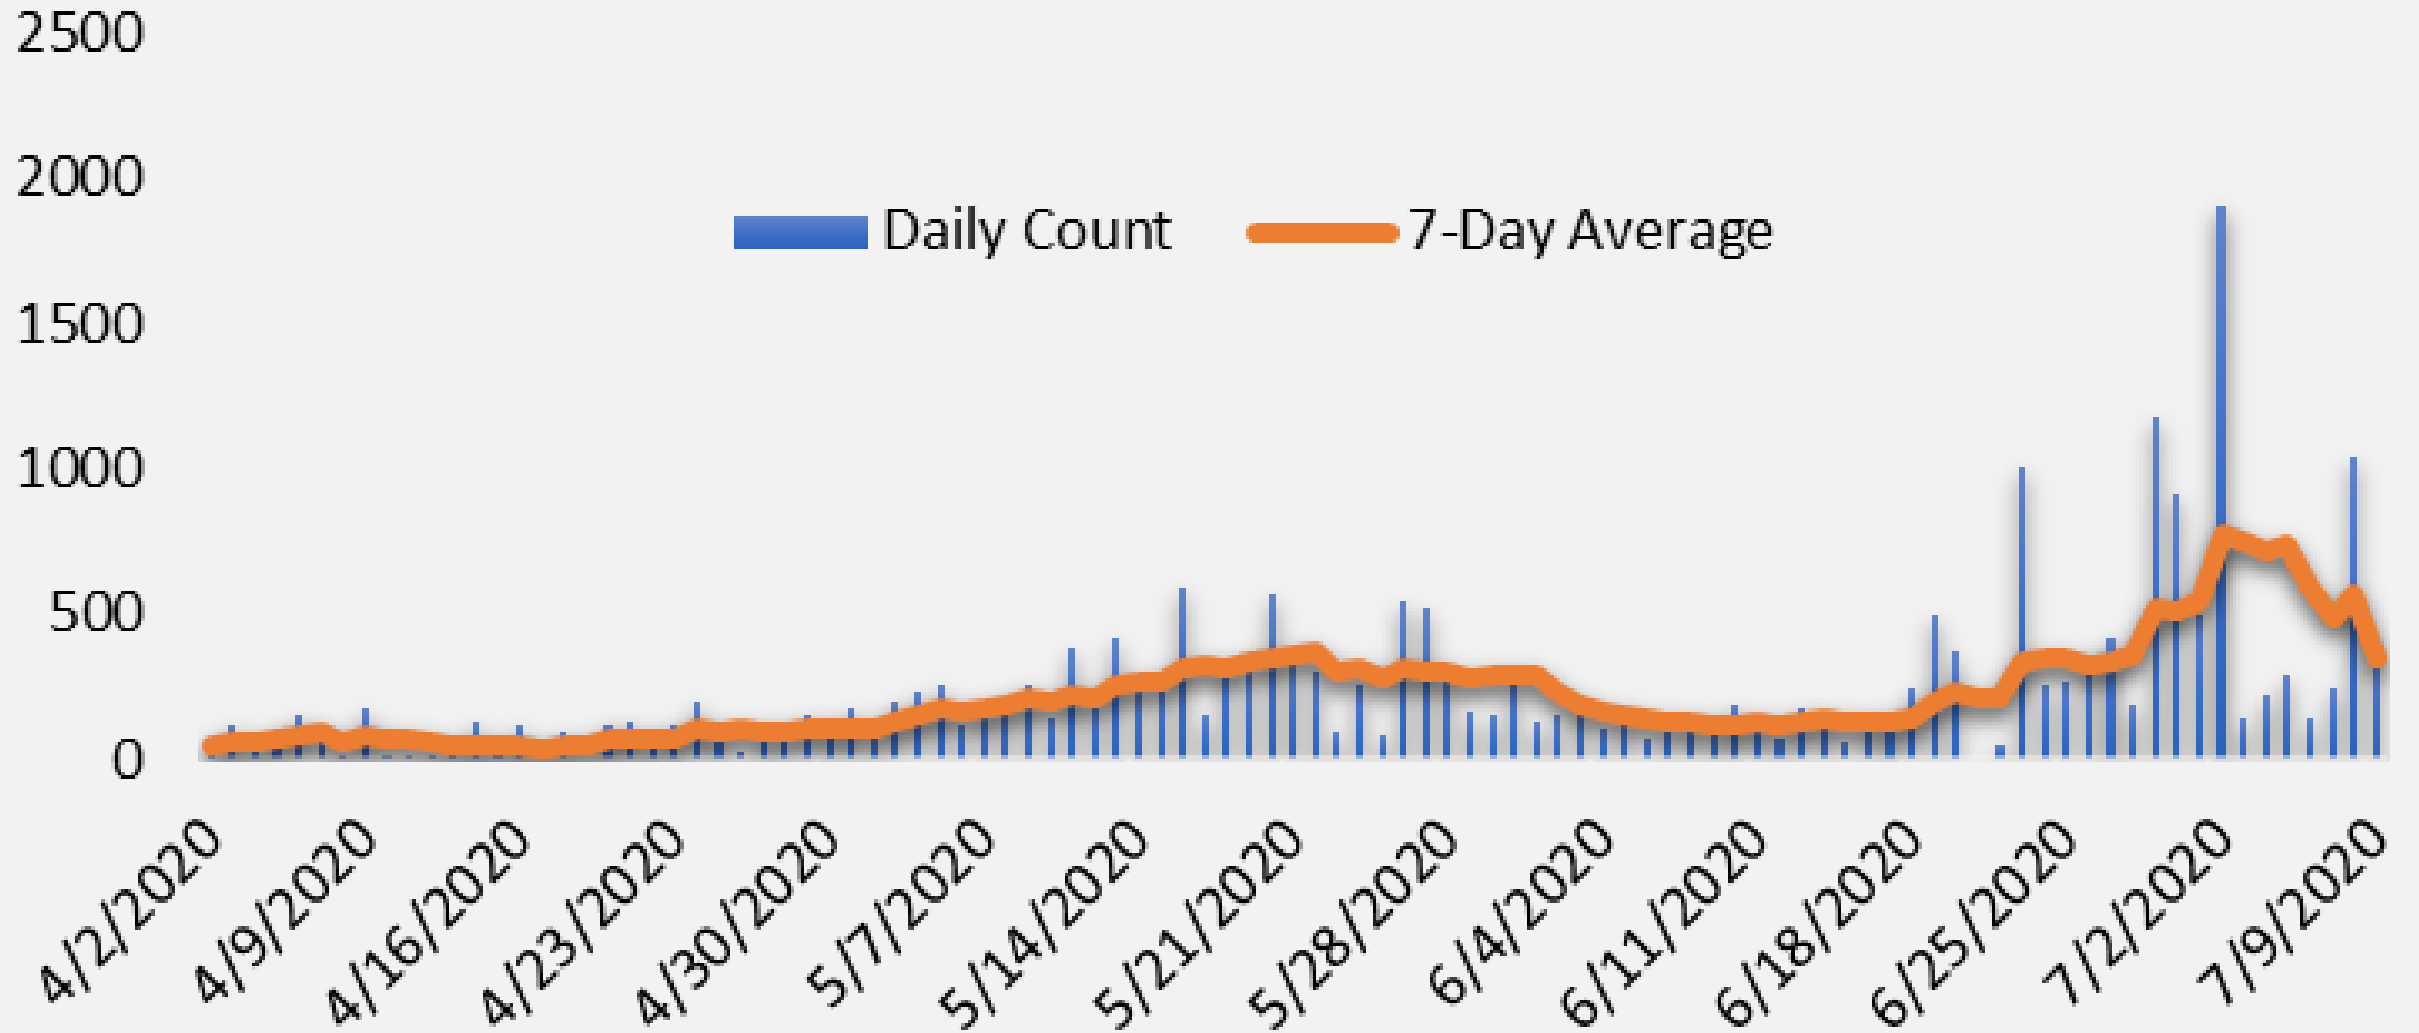

Daily COVID-19 Testing

(All Entities)