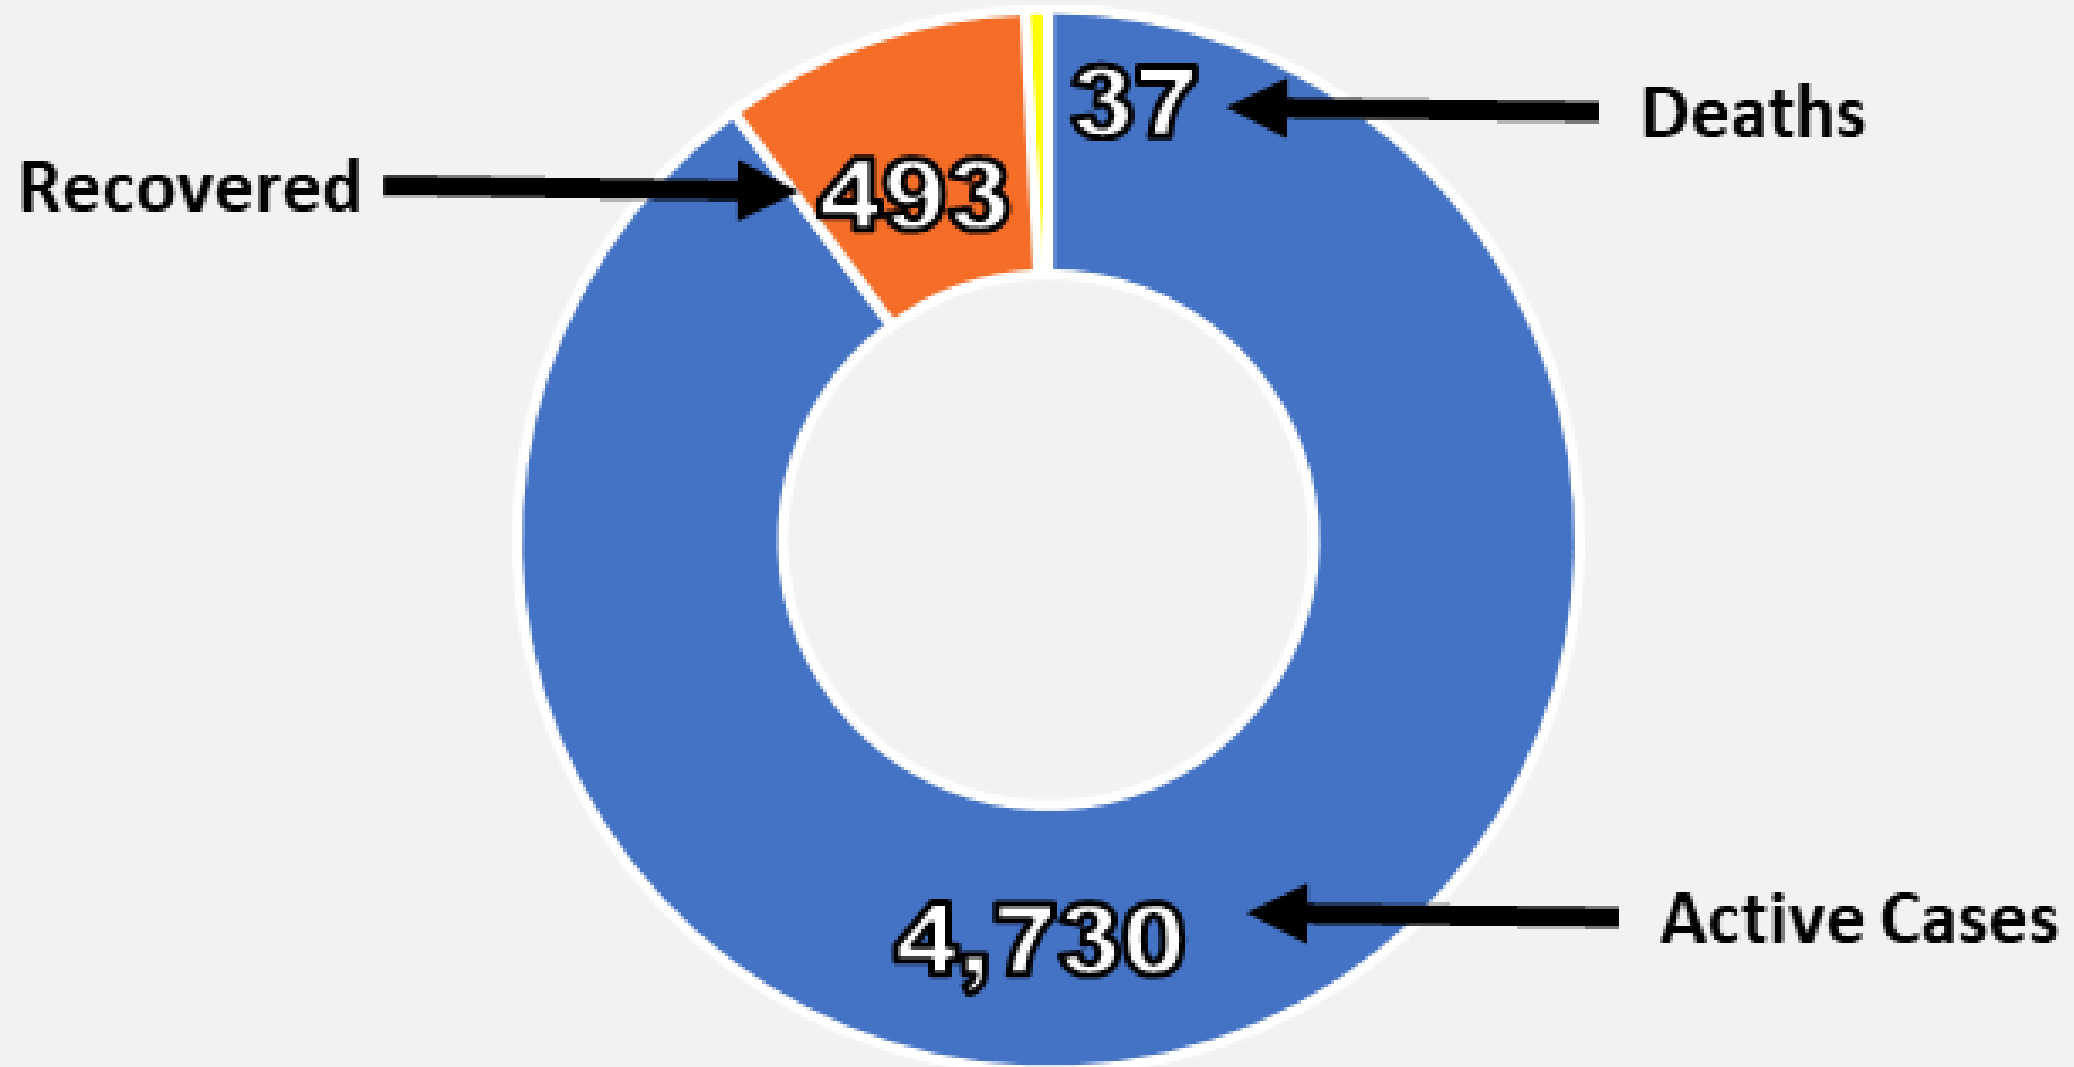

# Nueces County Daily COVID-19 Cases

# Nueces County Confirmed COVID-19 Cases

# Corpus Christi Hospitals Daily COVID-19 Hospitalized Patients