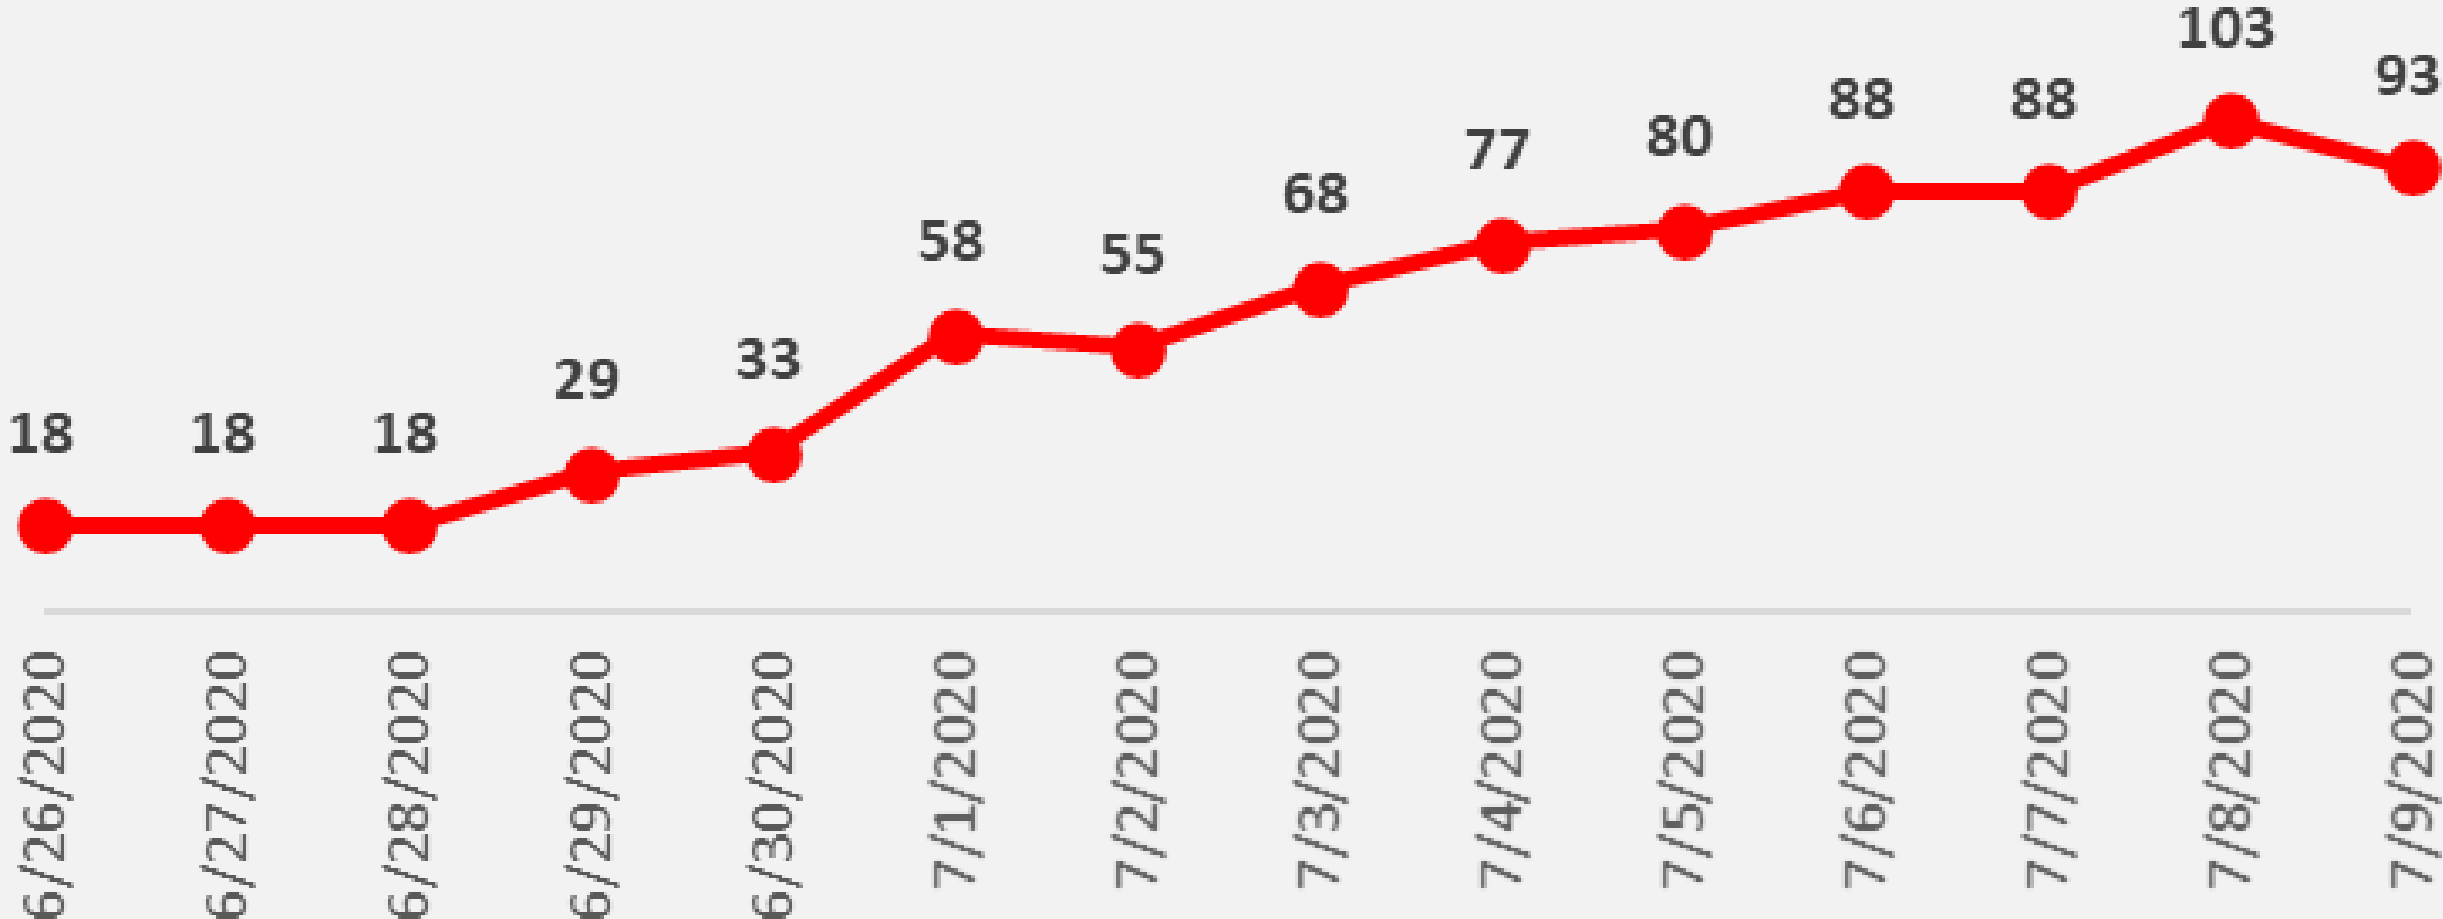

Corpus Christi Hospitals Daily COVID-19 ICU Patients