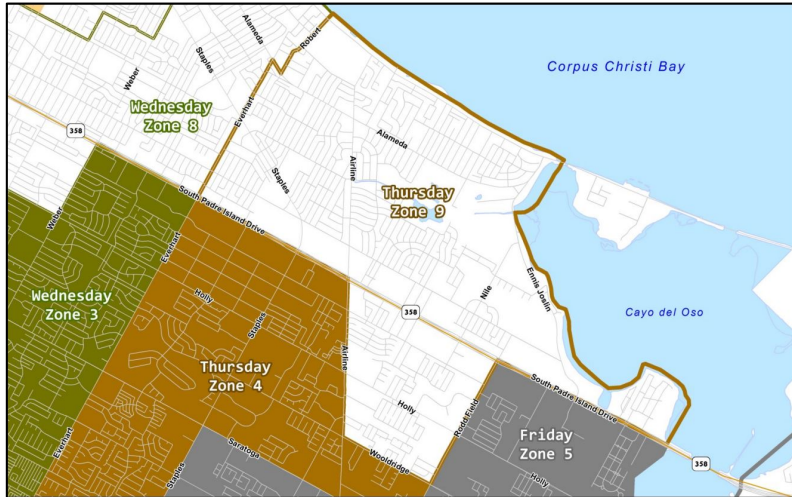

2020 | THURSDAY ZONE 9 GARBAGE & RECYCLING COLLECTION

Setting Out Carts

- Place your cart(s) out on the curb no later than 7:30am on your collection day.
- Leave at least a 5 ft clearance from other carts, vehicles, mailboxes, etc.
- On collection days, do not park your vehicle at the curb restricting access to the carts.
- Place your cart away from low-hanging branches, shrubbery or other obstacles.
- Make sure the lid on your cart(s) can close. Do not overfill or place items on top or next to the cart.