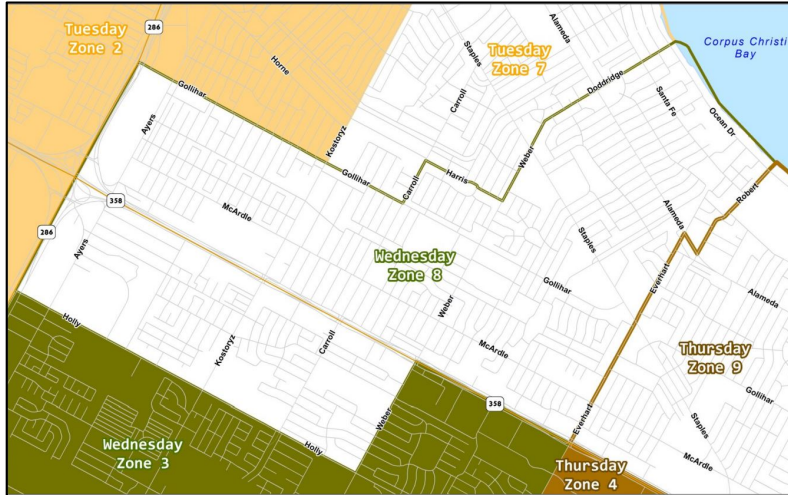

2020 | WEDNESDAY ZONE 8 GARBAGE & RECYCLING COLLECTION

Setting Out Carts

- Place your cart(s) out on the curb no later than 7:30am on your collection day.
- Leave at least a 5 ft clearance from other carts, vehicles, mailboxes, etc.
- On collection days, do not park your vehicle at the curb restricting access to the carts.
- Place your cart away from low-hanging branches, shrubbery or other obstacles.
- Make sure the lid on your cart(s) can close. Do not overfill or place items on top or next to the cart.

Both Recycling & Household Trash Pick Up Day

Household Trash Pick Up Day

Ⓢ City Holiday – No Pick-Up