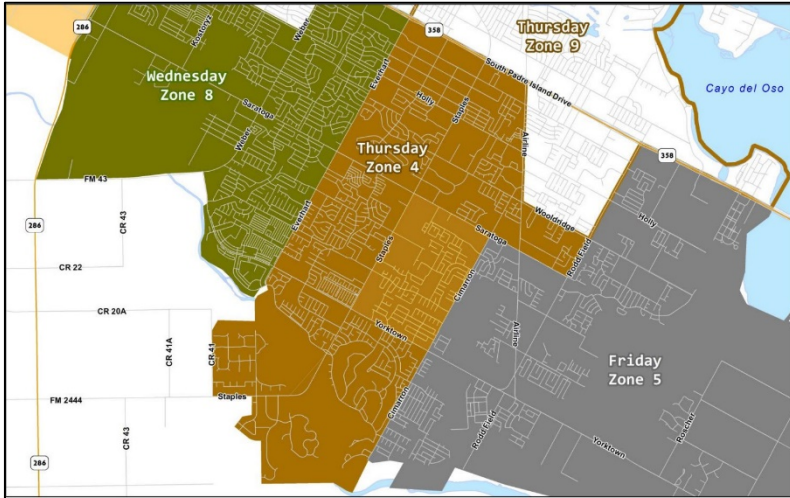

2020 | THURSDAY ZONE 4 GARBAGE & RECYCLING COLLECTION

Setting Out Carts

- Place your cart(s) out on the curb no later than 7:30am on your collection day.
- Leave at least a 5 ft clearance from other carts, vehicles, mailboxes, etc.
- On collection days, do not park your vehicle at the curb restricting access to the carts.
- Place your cart away from low-hanging branches, shrubbery or other obstacles.
- Make sure the lid on your cart(s) can close. Do not overfill or place items on top or next to the cart.

JANUARY							FEBRUARY							MARCH							APRIL							MAY							JUNE							
M	T	W	T	F	S	S	M	T	W	T	F	S	S	M	T	W	T	F	S	S	M	T	W	T	F	S	S	M	T	W	T	F	S	S	M	T	W	T	F	S	S	
		1	2	3	4	5						1	2							1			1	2	3	4	5					1	2	3	1	2	3	4	5	6	7	
6	7	8	9	10	11	12	3	4	5	6	7	8	9	2	3	4	5	6	7	8	6	7	8	9	10	11	12	4	5	6	7	8	9	10	8	9	10	11	12	13	14	
13	14	15	16	17	18	19	10	11	12	13	14	15	16	9	10	11	12	13	14	15	13	14	15	16	17	18	19	11	12	13	14	15	16	17	15	16	17	18	19	20	21	
20	21	22	23	24	25	26	17	18	19	20	21	22	23	16	17	18	19	20	21	22	20	21	22	23	24	25	26	18	19	20	21	22	23	24	22	23	24	25	26	27	28	
27	28	29	30	31			24	25	26	27	28	29	23	24	25	26	27	28	29	27	28	29	30				25	26	27	28	29	30	31	29	30							
													30	31																												
JULY							AUGUST							SEPTEMBER							OCTOBER							NOVEMBER							DECEMBER							
M	T	W	T	F	S	S	M	T	W	T	F	S	S	M	T	W	T	F	S	S	M	T	W	T	F	S	S	M	T	W	T	F	S	S	M	T	W	T	F	S	S	
			1	2	3	4	5						1	2		1	2	3	4	5	6				1	2	3	4							1		1	2	3	4	5	6
6	7	8	9	10	11	12	3	4	5	6	7	8	9	7	8	9	10	11	12	13	5	6	7	8	9	10	11	2	3	4	5	6	7	8	7	8	9	10	11	12	13	
13	14	15	16	17	18	19	10	11	12	13	14	15	16	14	15	16	17	18	19	20	12	13	14	15	16	17	18	9	10	11	12	13	14	15	14	15	16	17	18	19	20	
20	21	22	23	24	25	26	17	18	19	20	21	22	23	21	22	23	24	25	26	27	19	20	21	22	23	24	25	16	17	18	19	20	21	22	21	22	23	24	25	26	27	
27	28	29	30	31			24	25	26	27	28	29	30	28	29	30				26	27	28	29	30	31	23	24	25	26	27	28	29	28	29	30	31						
							31																			30																