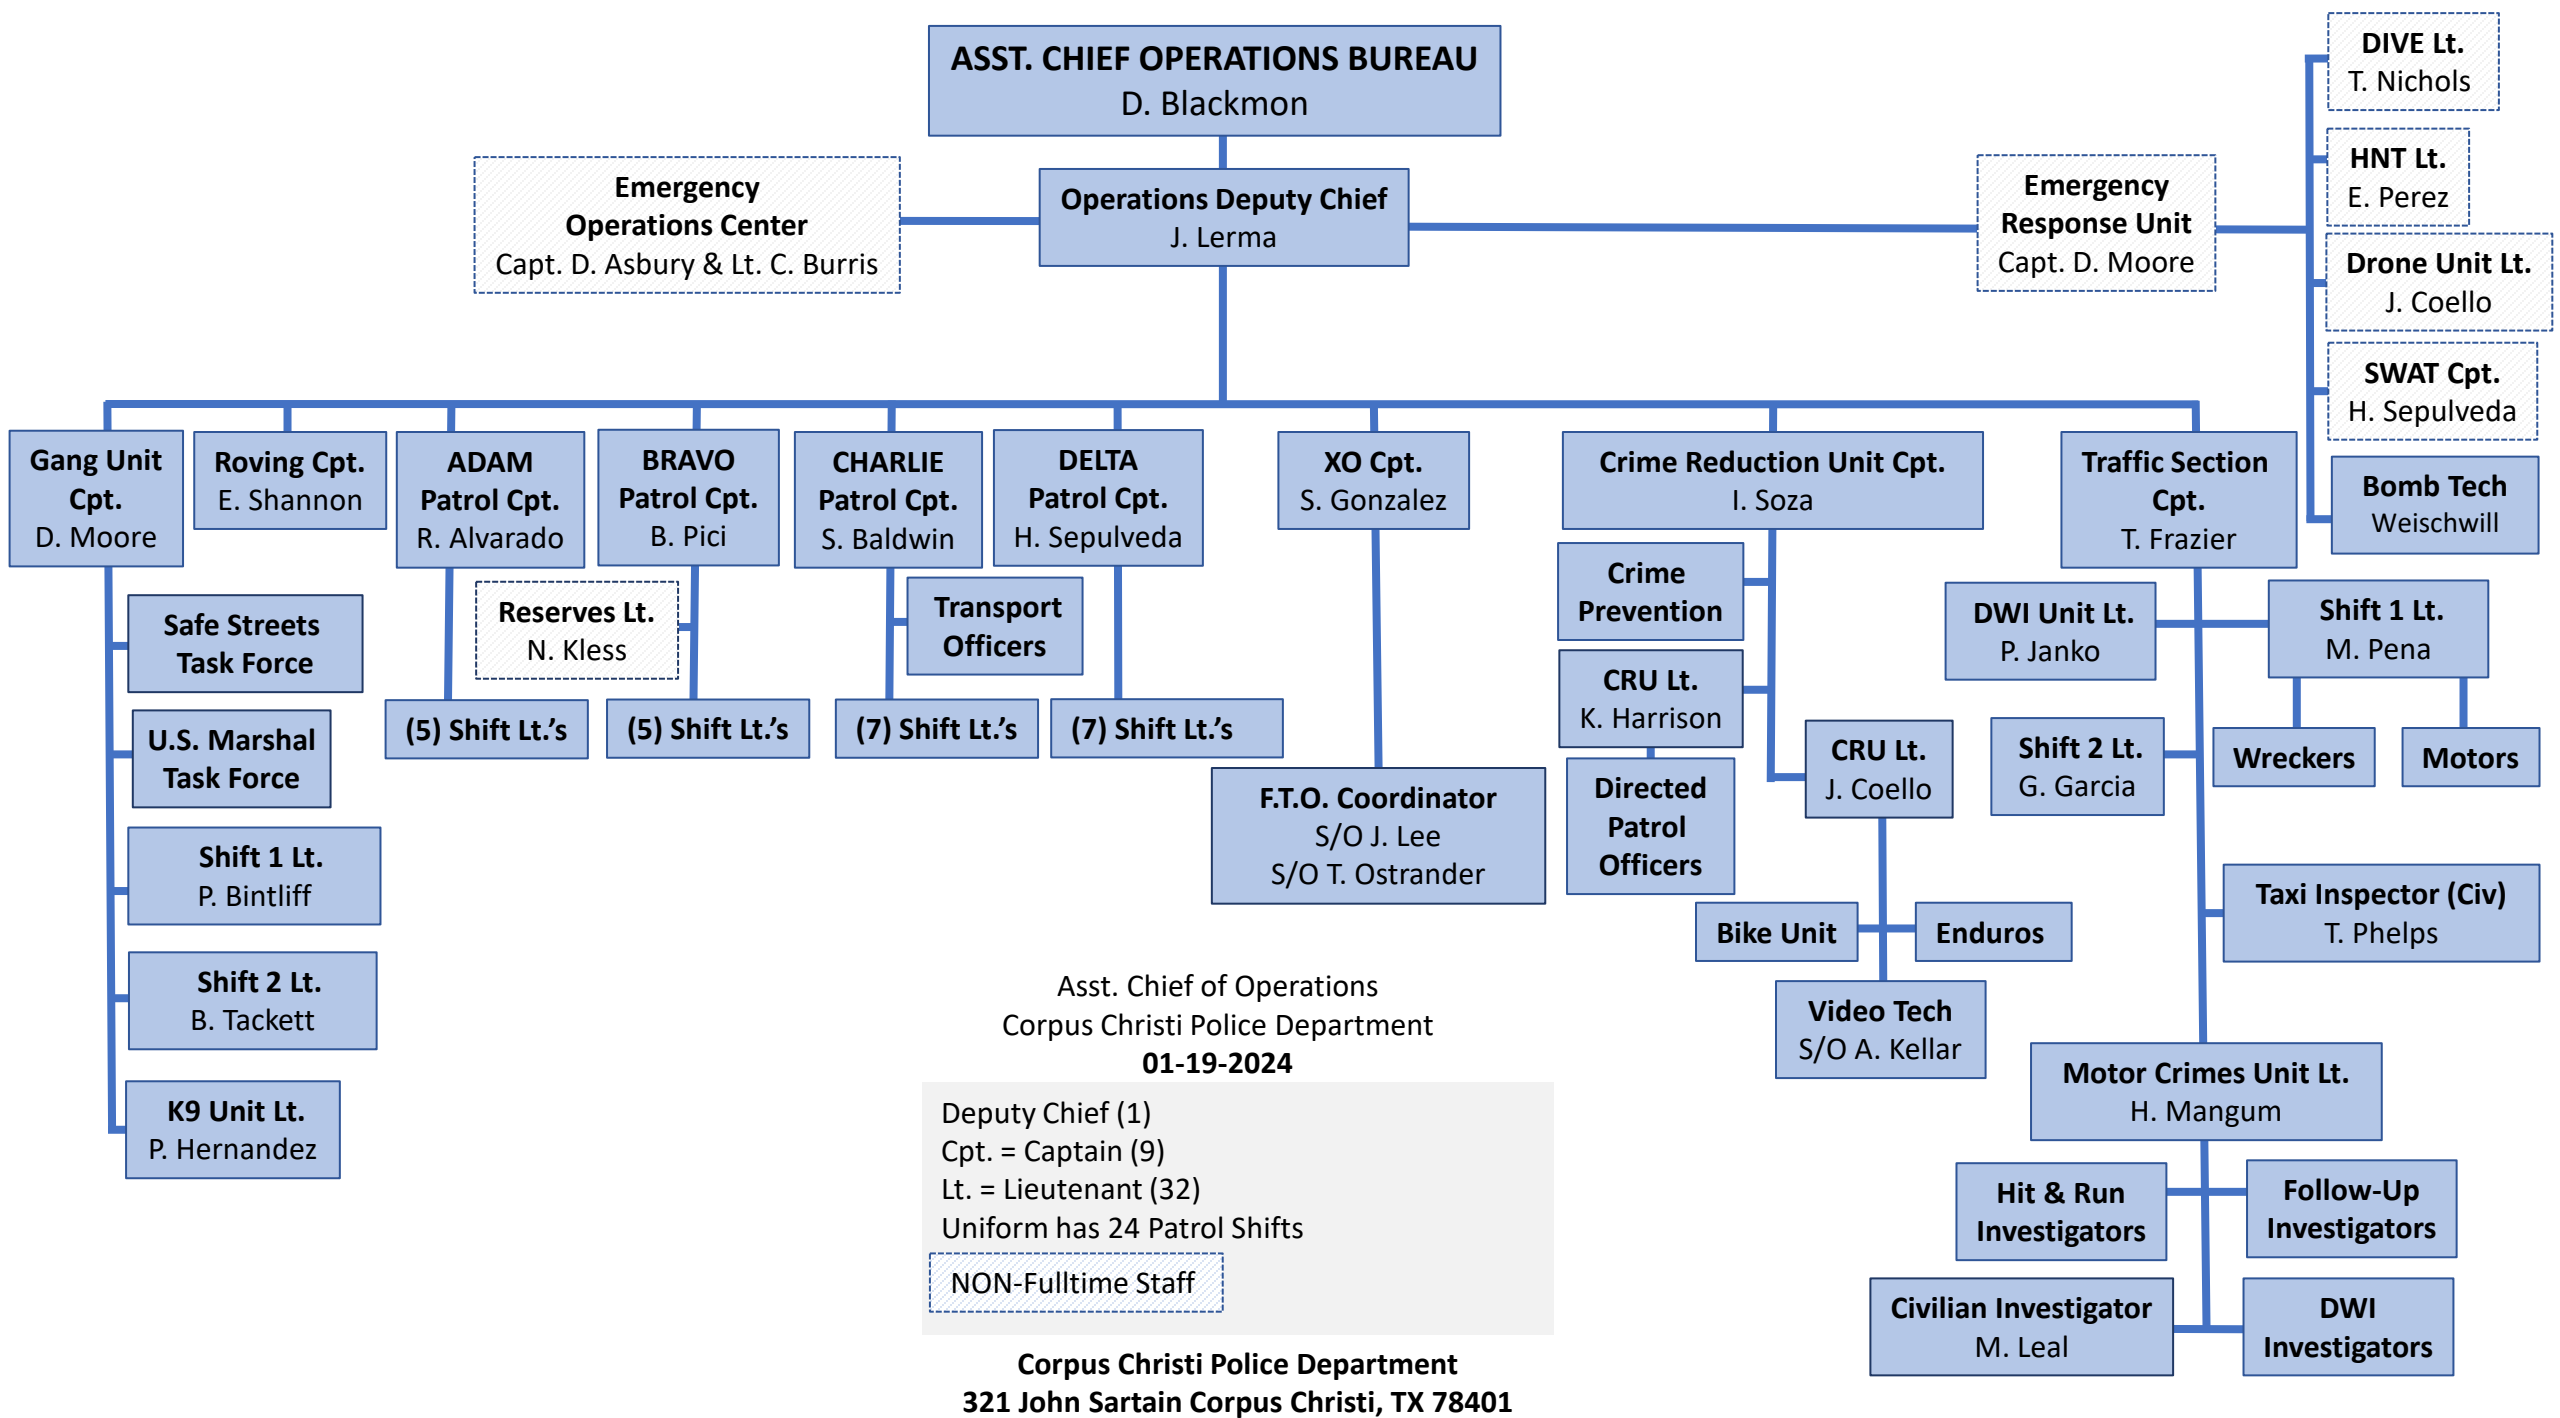

Asst. Chief of Administration
Corpus Christi Police Department
01-19-2024

Deputy Chief (2)
Cpt. = Captain (3)
Lt. = Lieutenant (1)

NON-Fulltime Staff

Asst. Chief of Operations
 Corpus Christi Police Department
01-19-2024

Deputy Chief (1)
 Cpt. = Captain (9)
 Lt. = Lieutenant (32)
 Uniform has 24 Patrol Shifts

NON-Fulltime Staff

Corpus Christi Police Department
321 John Sartain Corpus Christi, TX 78401

Asst. Chief of Investigations
Corpus Christi Police Department
01-19-2024

Deputy Chief (2)
Cpt. = Captain (3)
Lt. = Lieutenant (7)
Civ. Supervisors = (1)

Corpus Christi Police Department
321 John Sartain Corpus Christi, TX 78401