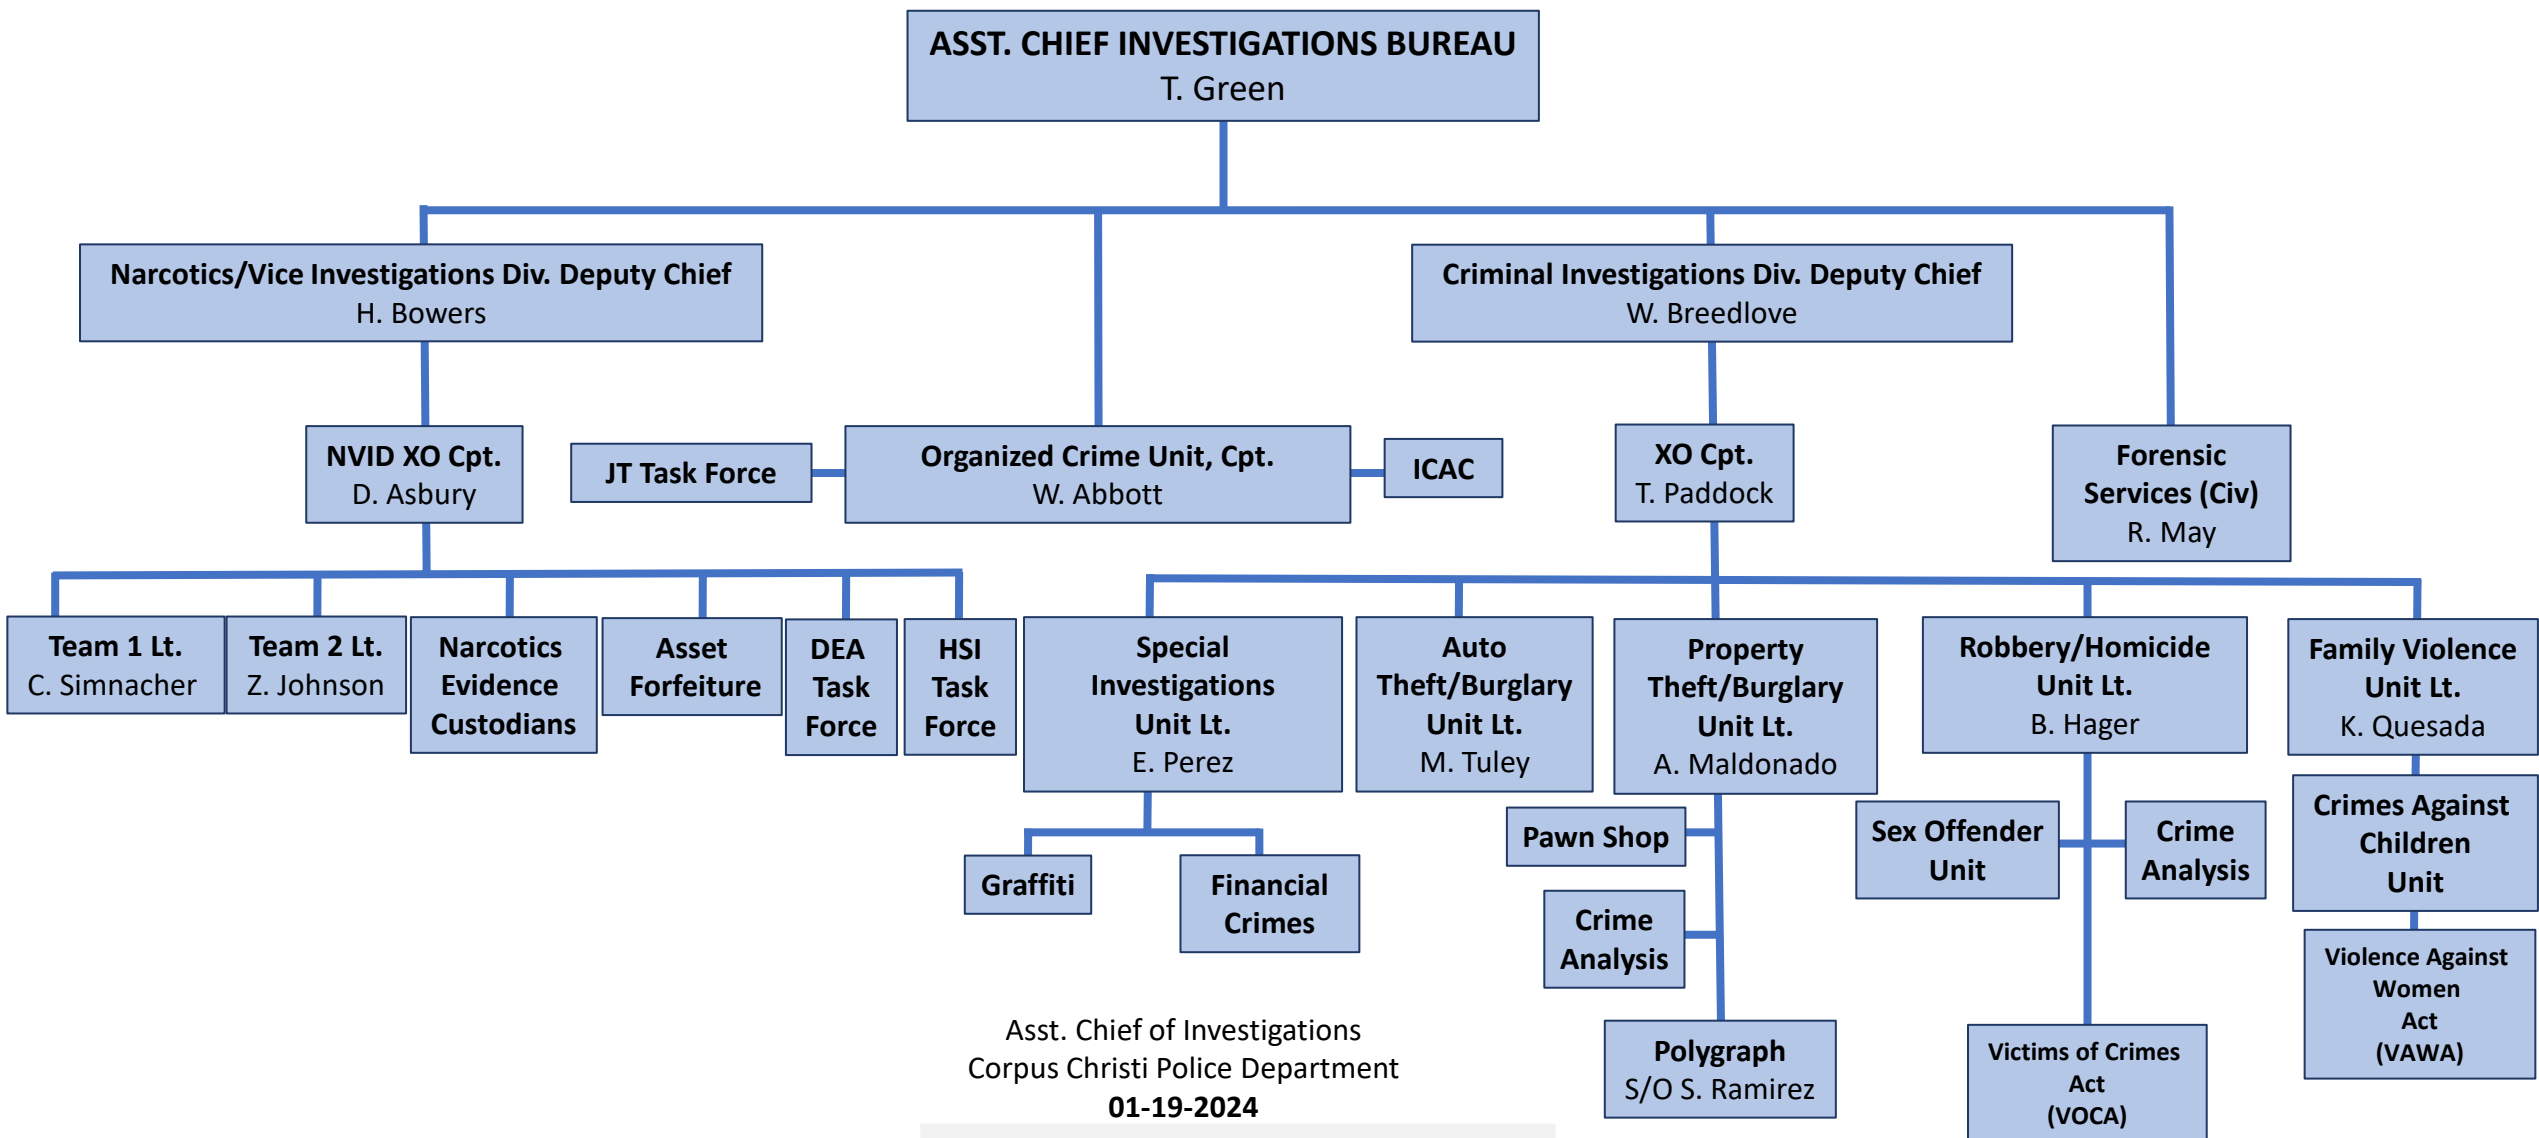

Asst. Chief of Administration
Corpus Christi Police Department
01-19-2024

Deputy Chief (2)
Cpt. = Captain (3)
Lt. = Lieutenant (1)

NON-Fulltime Staff

Asst. Chief of Operations
 Corpus Christi Police Department
01-19-2024

Deputy Chief (1)
 Cpt. = Captain (9)
 Lt. = Lieutenant (32)
 Uniform has 24 Patrol Shifts

NON-Fulltime Staff

Corpus Christi Police Department
321 John Sartain Corpus Christi, TX 78401

Asst. Chief of Investigations
Corpus Christi Police Department
01-19-2024

Deputy Chief (2)
Cpt. = Captain (3)
Lt. = Lieutenant (7)
Civ. Supervisors = (1)

Corpus Christi Police Department
321 John Sartain Corpus Christi, TX 78401